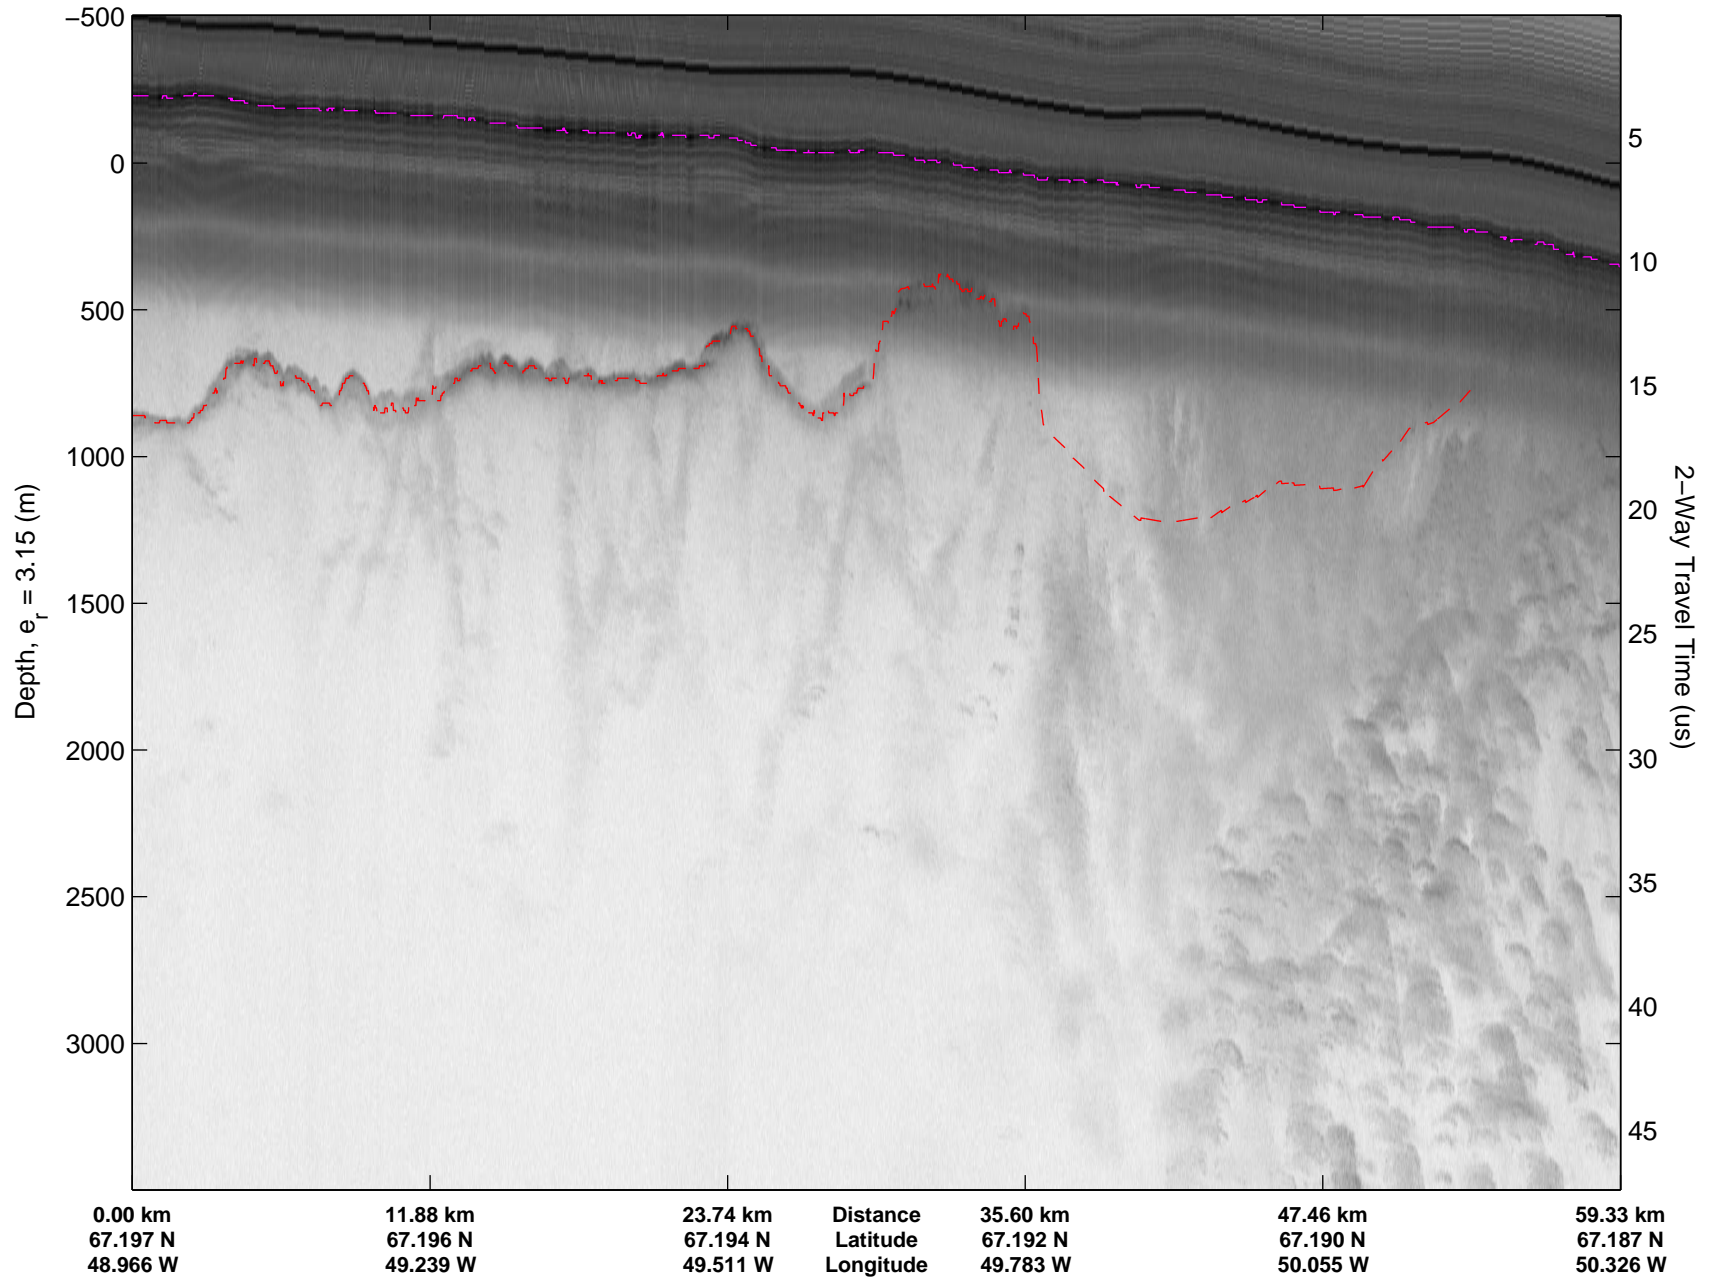

Polar Stereograph 70N/-45E

Data Frame ID: 20100515_06_001

Data Frame ID: 20100515_06_001

Data Frame ID: 20100515_06_002

Data Frame ID: 20100515_06_002

Data Frame ID: 20100515_06_003

Data Frame ID: 20100515_06_003

Data Frame ID: 20100515_06_004

Data Frame ID: 20100515_06_004