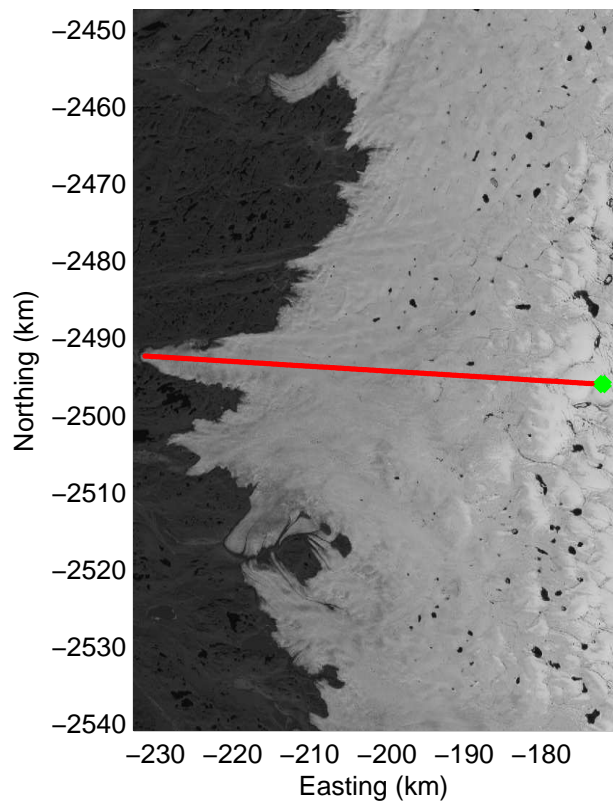

Polar Stereograph 70N/-45E

Data Frame ID: 20100515_06_001

Data Frame ID: 20100515_06_001

Data Frame ID: 20100515_06_002

Data Frame ID: 20100515_06_002

Data Frame ID: 20100515_06_003

Data Frame ID: 20100515_06_003

Data Frame ID: 20100515_06_004

Data Frame ID: 20100515_06_004