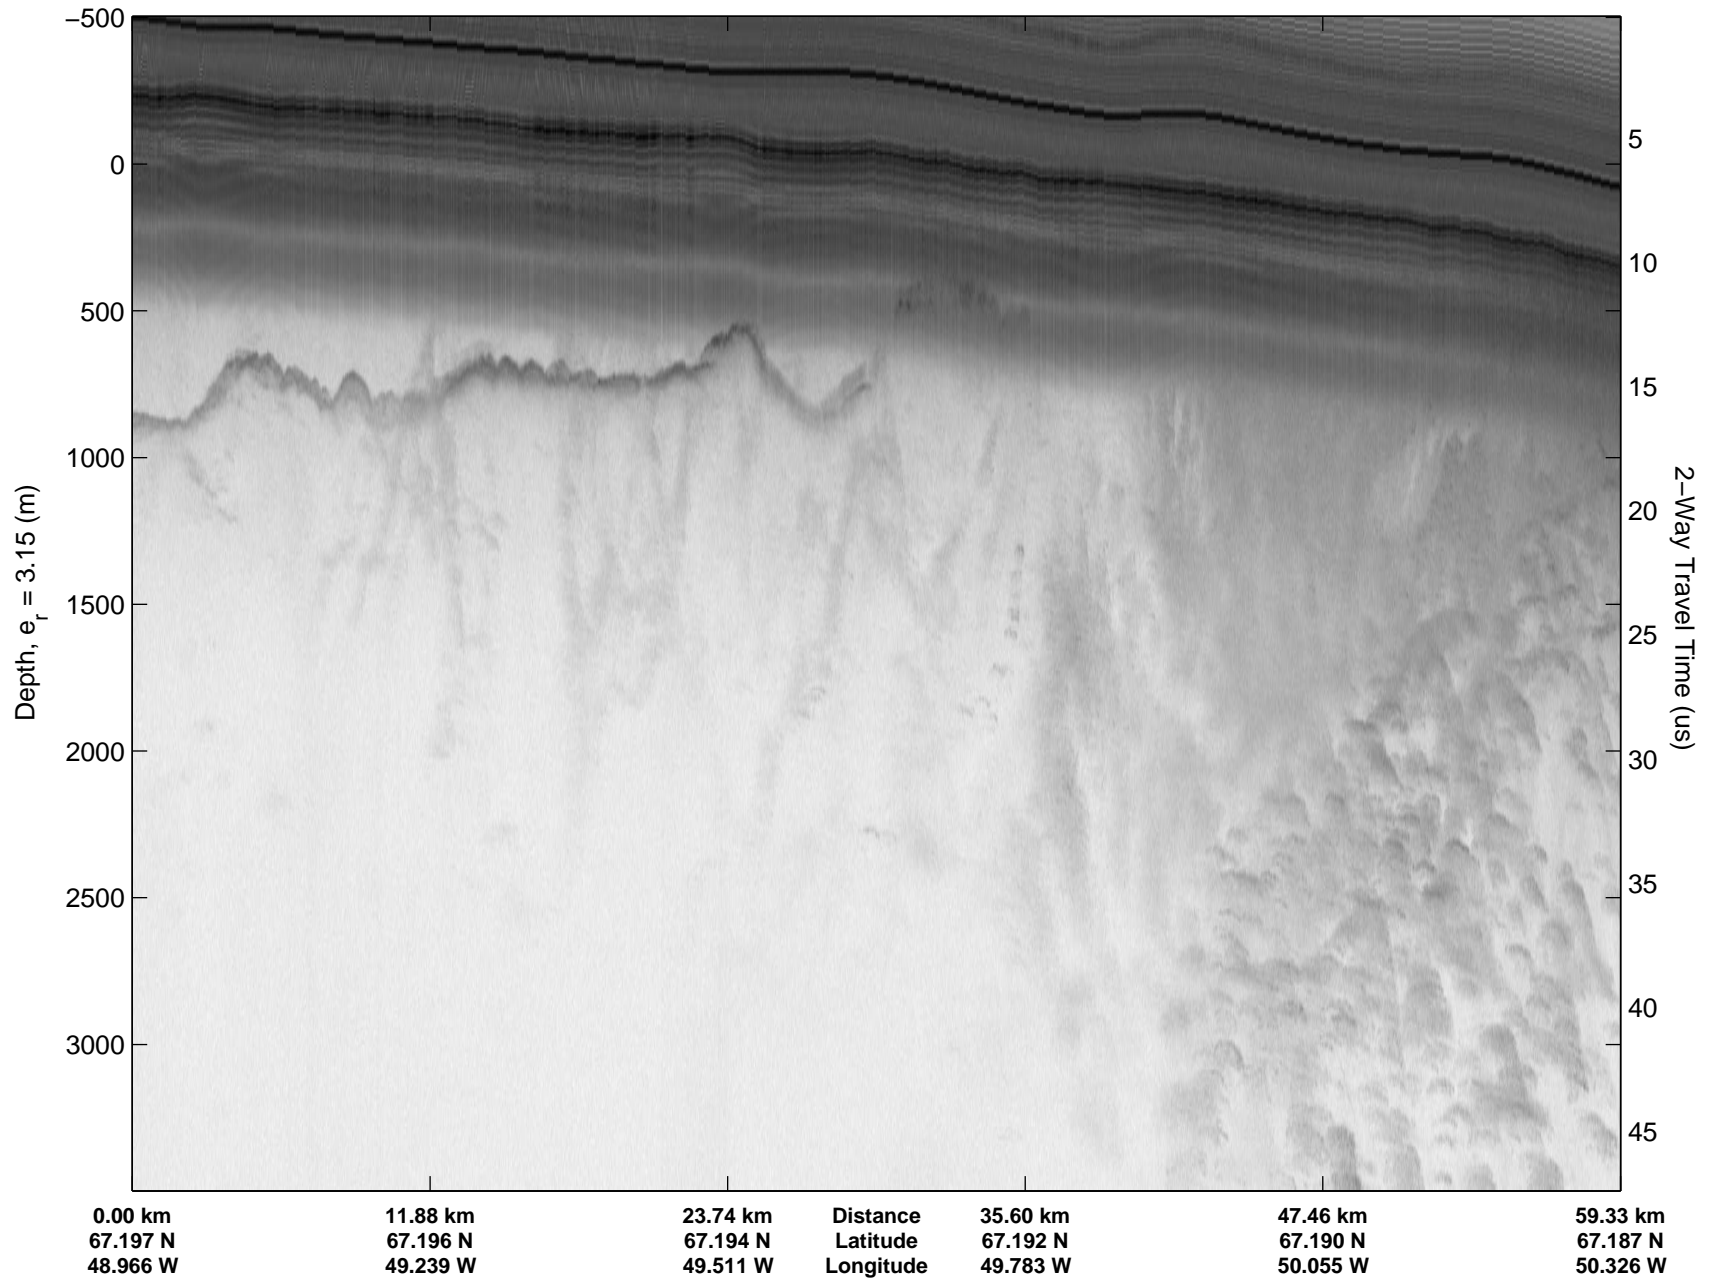

Polar Stereograph 70N/-45E

Data Frame ID: 20100515_06_001

Data Frame ID: 20100515_06_001

Data Frame ID: 20100515_06_002

Data Frame ID: 20100515_06_002

Data Frame ID: 20100515_06_003

Data Frame ID: 20100515_06_003

Data Frame ID: 20100515_06_004

Data Frame ID: 20100515_06_004