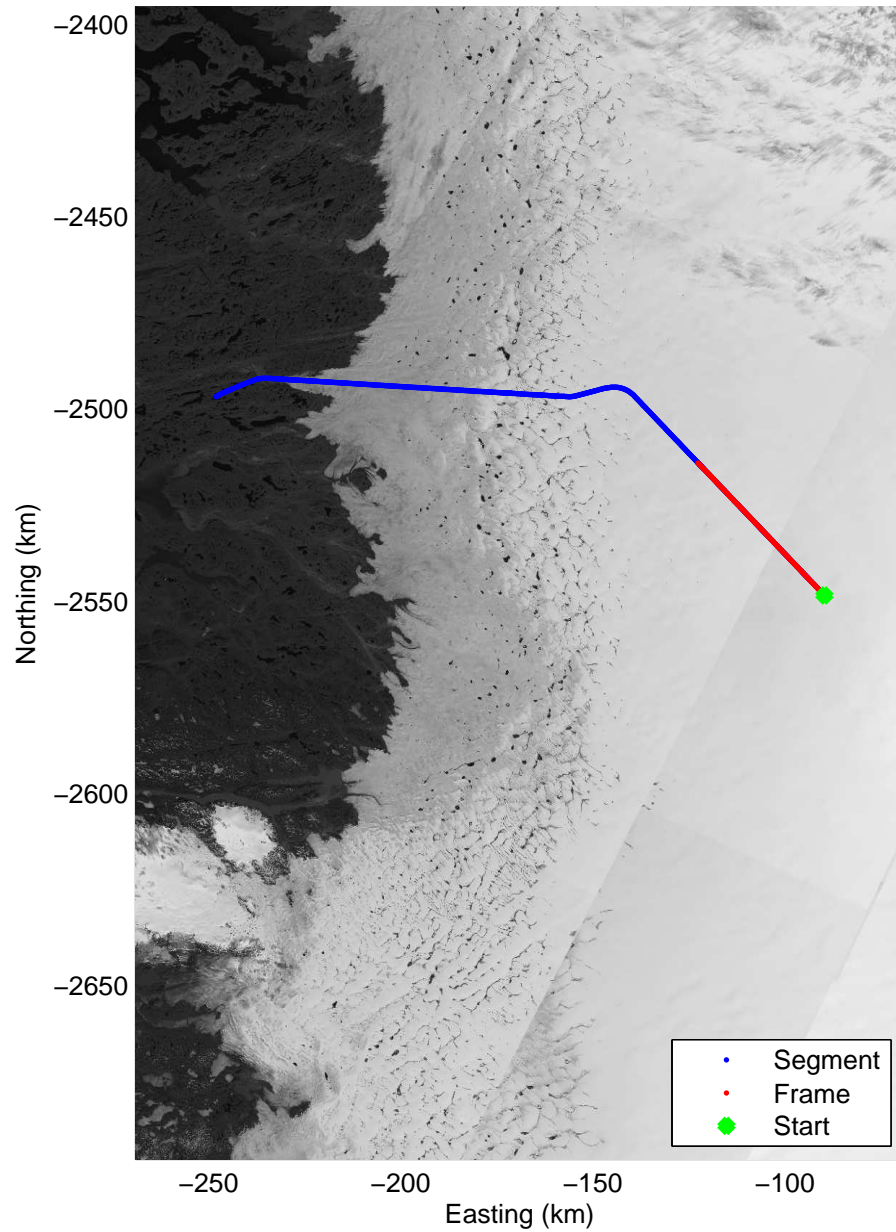

Polar Stereograph 70N/-45E

Data Frame ID: 20100515_06_001

Data Frame ID: 20100515_06_001

Data Frame ID: 20100515_06_002

Data Frame ID: 20100515_06_002

Data Frame ID: 20100515_06_003

Data Frame ID: 20100515_06_003

Data Frame ID: 20100515_06_004

Data Frame ID: 20100515_06_004