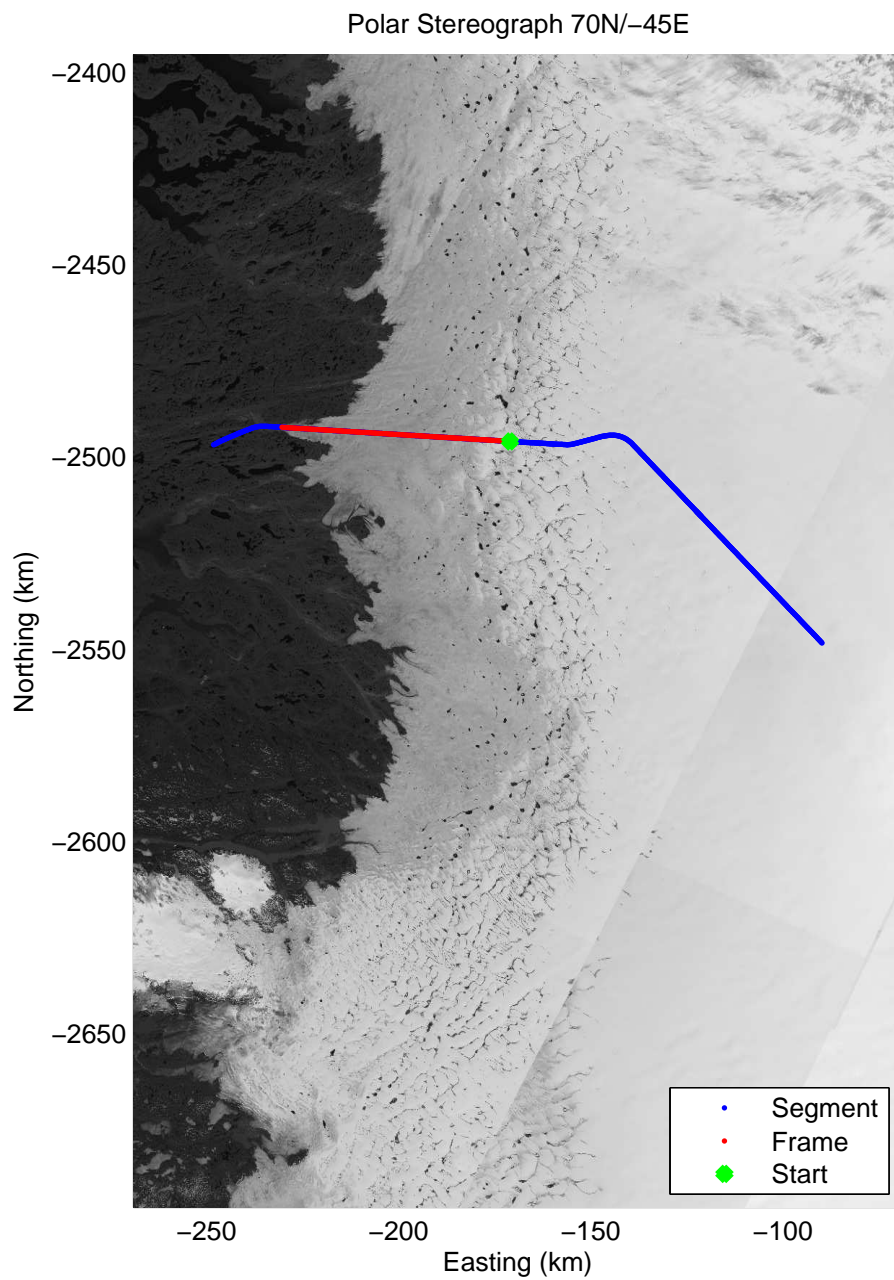

Polar Stereograph 70N/-45E

Data Frame ID: 20100515_06_001

Data Frame ID: 20100515_06_001

Data Frame ID: 20100515_06_002

Data Frame ID: 20100515_06_002

Data Frame ID: 20100515_06_003

Data Frame ID: 20100515_06_003

Data Frame ID: 20100515_06_004

Data Frame ID: 20100515_06_004