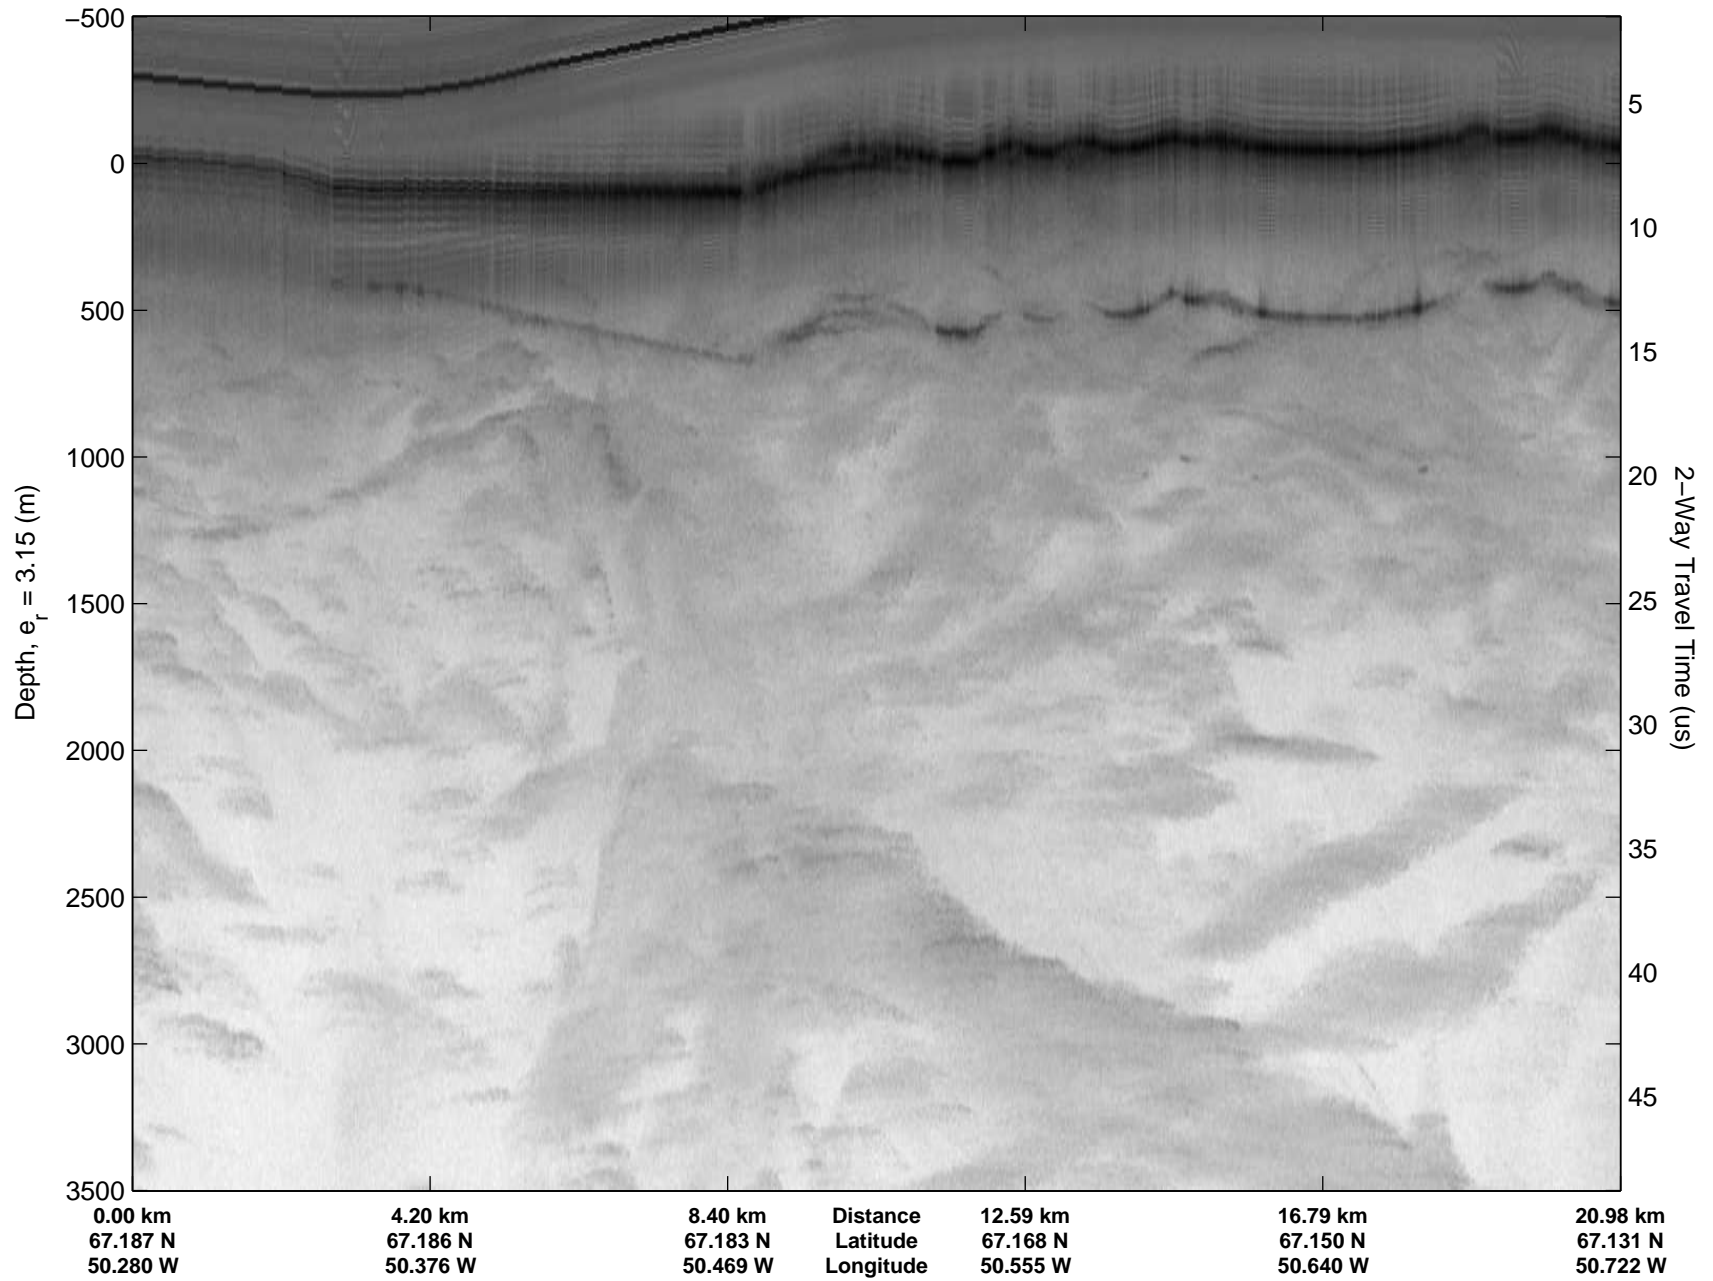

Polar Stereograph 70N/-45E

Data Frame ID: 20100515_06_001

Data Frame ID: 20100515_06_001

Data Frame ID: 20100515_06_002

Data Frame ID: 20100515_06_002

Data Frame ID: 20100515_06_003

Data Frame ID: 20100515_06_003

Data Frame ID: 20100515_06_004

Data Frame ID: 20100515_06_004