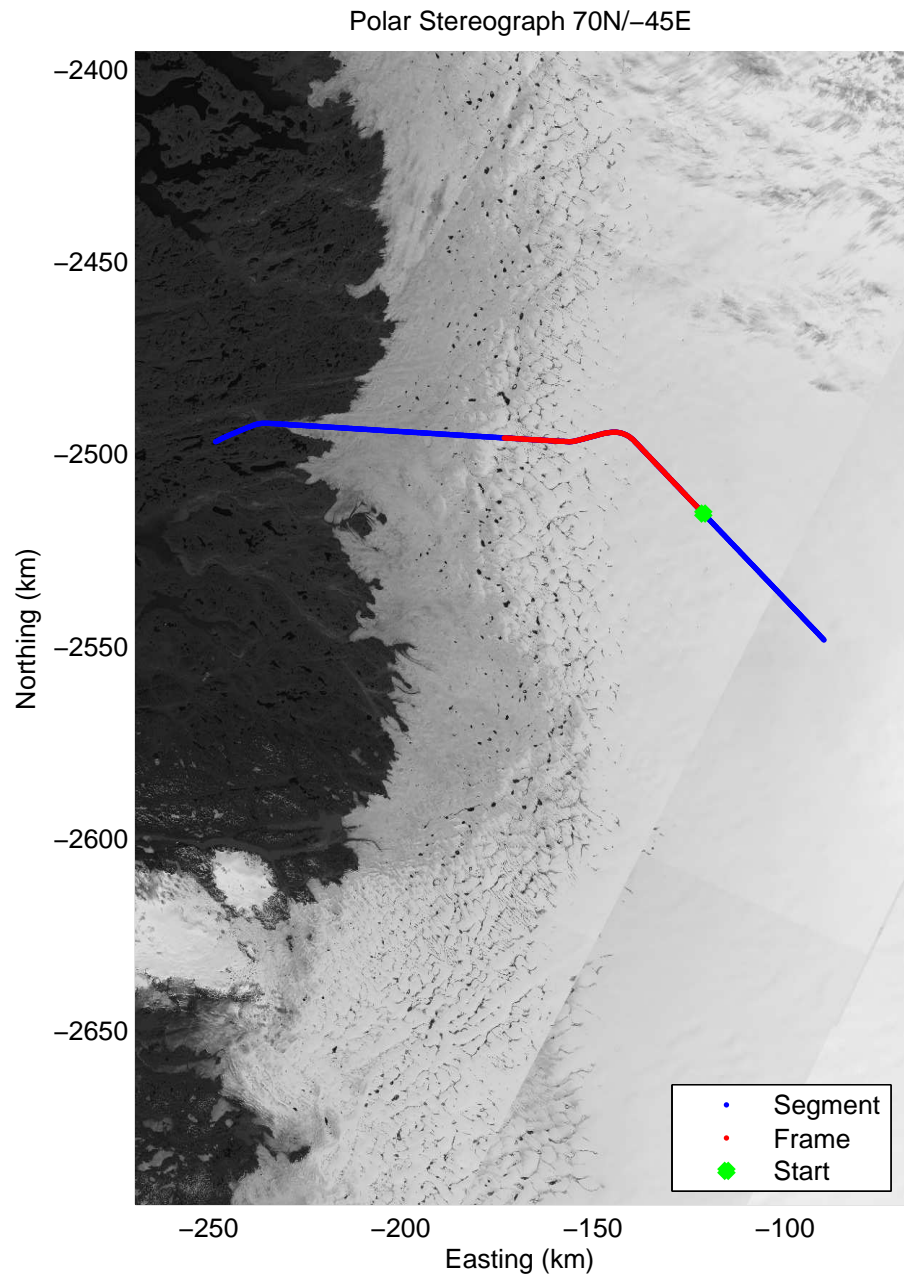

Polar Stereograph 70N/-45E

Data Frame ID: 20100515_06_001

Data Frame ID: 20100515_06_001

Data Frame ID: 20100515_06_002

Data Frame ID: 20100515_06_002

Data Frame ID: 20100515_06_003

Data Frame ID: 20100515_06_003

Data Frame ID: 20100515_06_004

Data Frame ID: 20100515_06_004