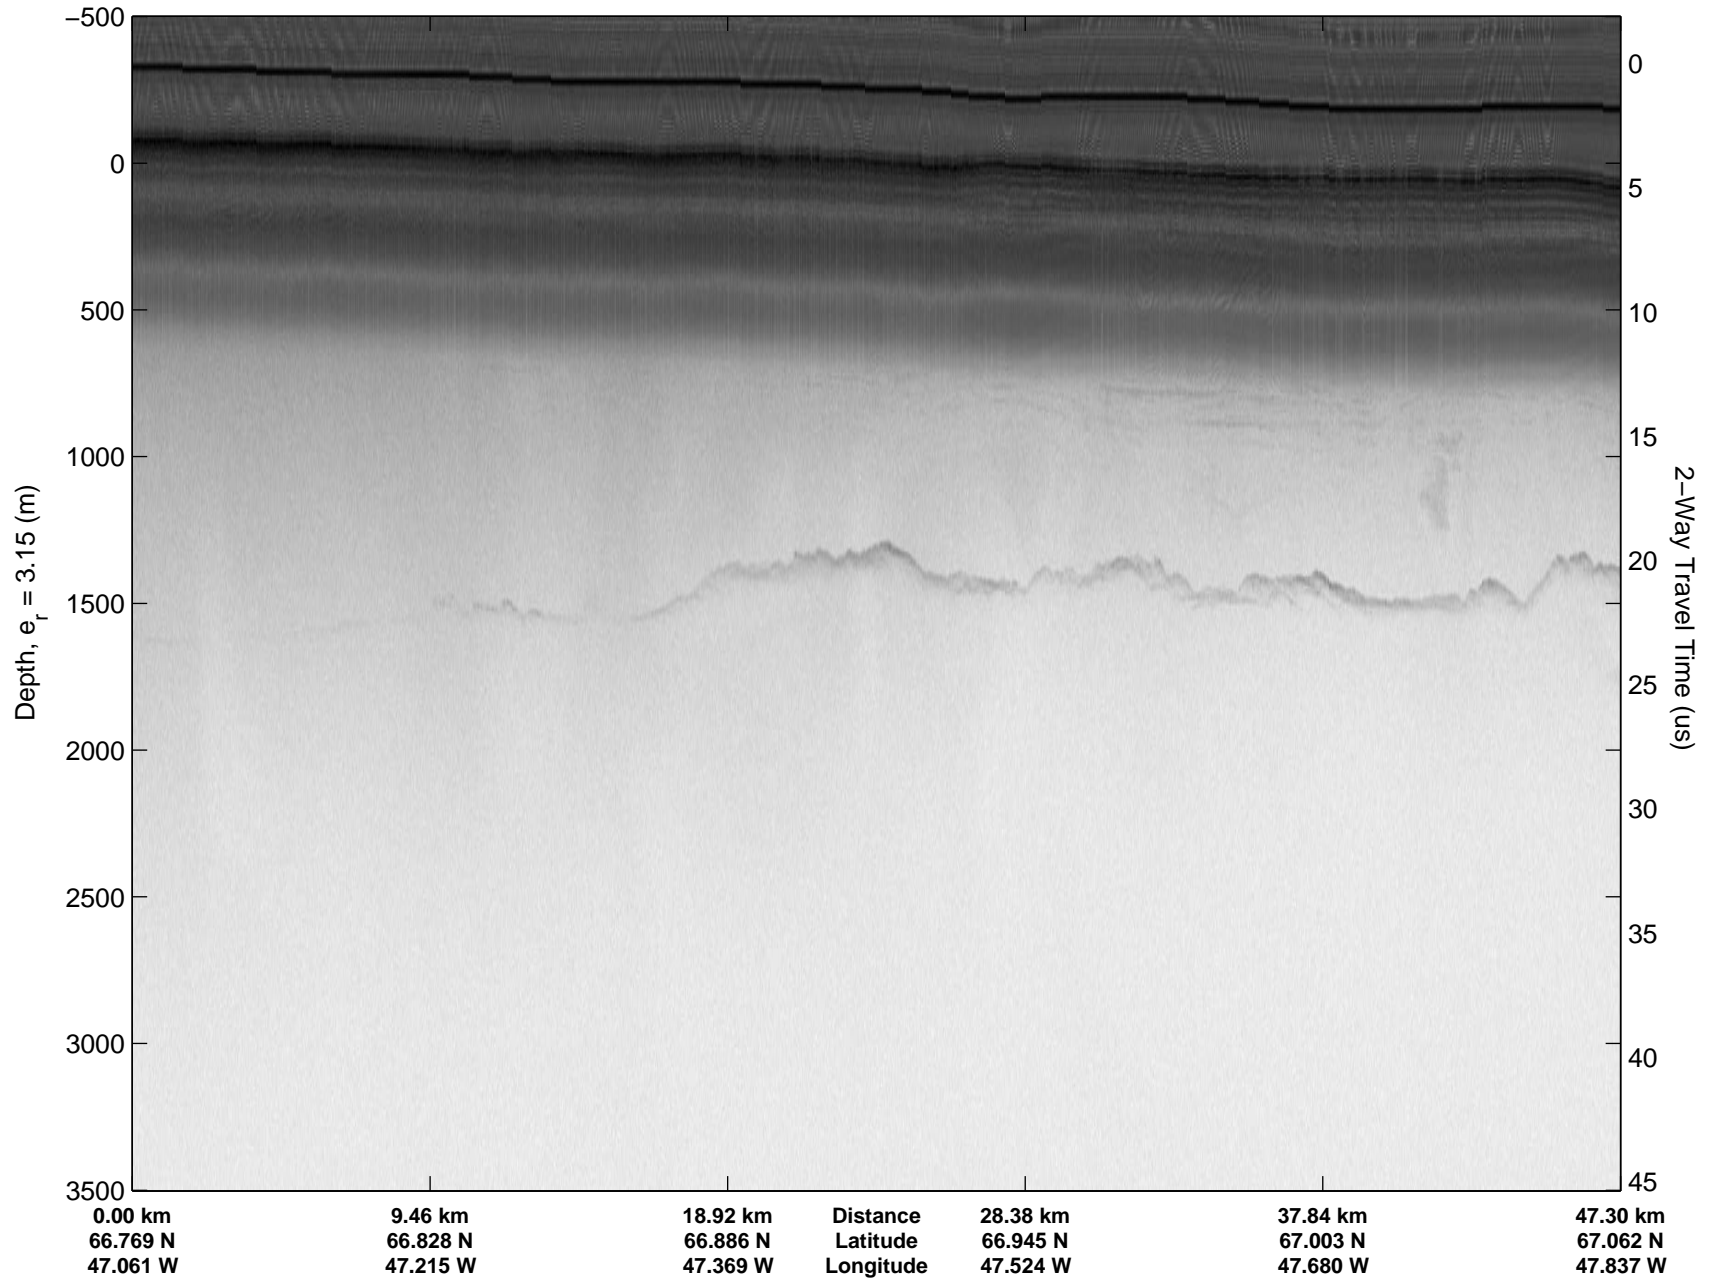

Polar Stereograph 70N/-45E

Data Frame ID: 20100515_06_001

Data Frame ID: 20100515_06_001

Data Frame ID: 20100515_06_002

Data Frame ID: 20100515_06_002

Data Frame ID: 20100515_06_003

Data Frame ID: 20100515_06_003

Data Frame ID: 20100515_06_004

Data Frame ID: 20100515_06_004