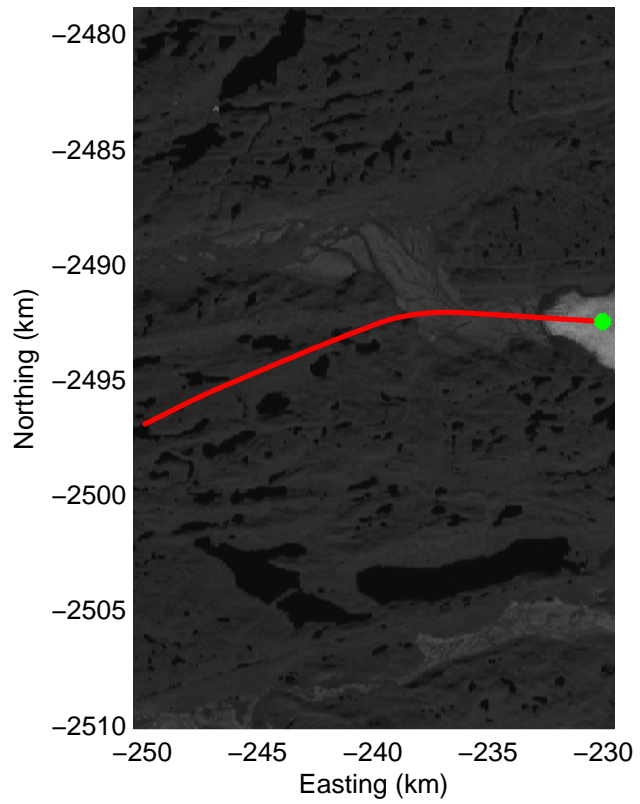

Polar Stereograph 70N/-45E

Data Frame ID: 20100515_06_001

Data Frame ID: 20100515_06_001

Data Frame ID: 20100515_06_002

Data Frame ID: 20100515_06_002

Data Frame ID: 20100515_06_003

Data Frame ID: 20100515_06_003

Data Frame ID: 20100515_06_004

Data Frame ID: 20100515_06_004