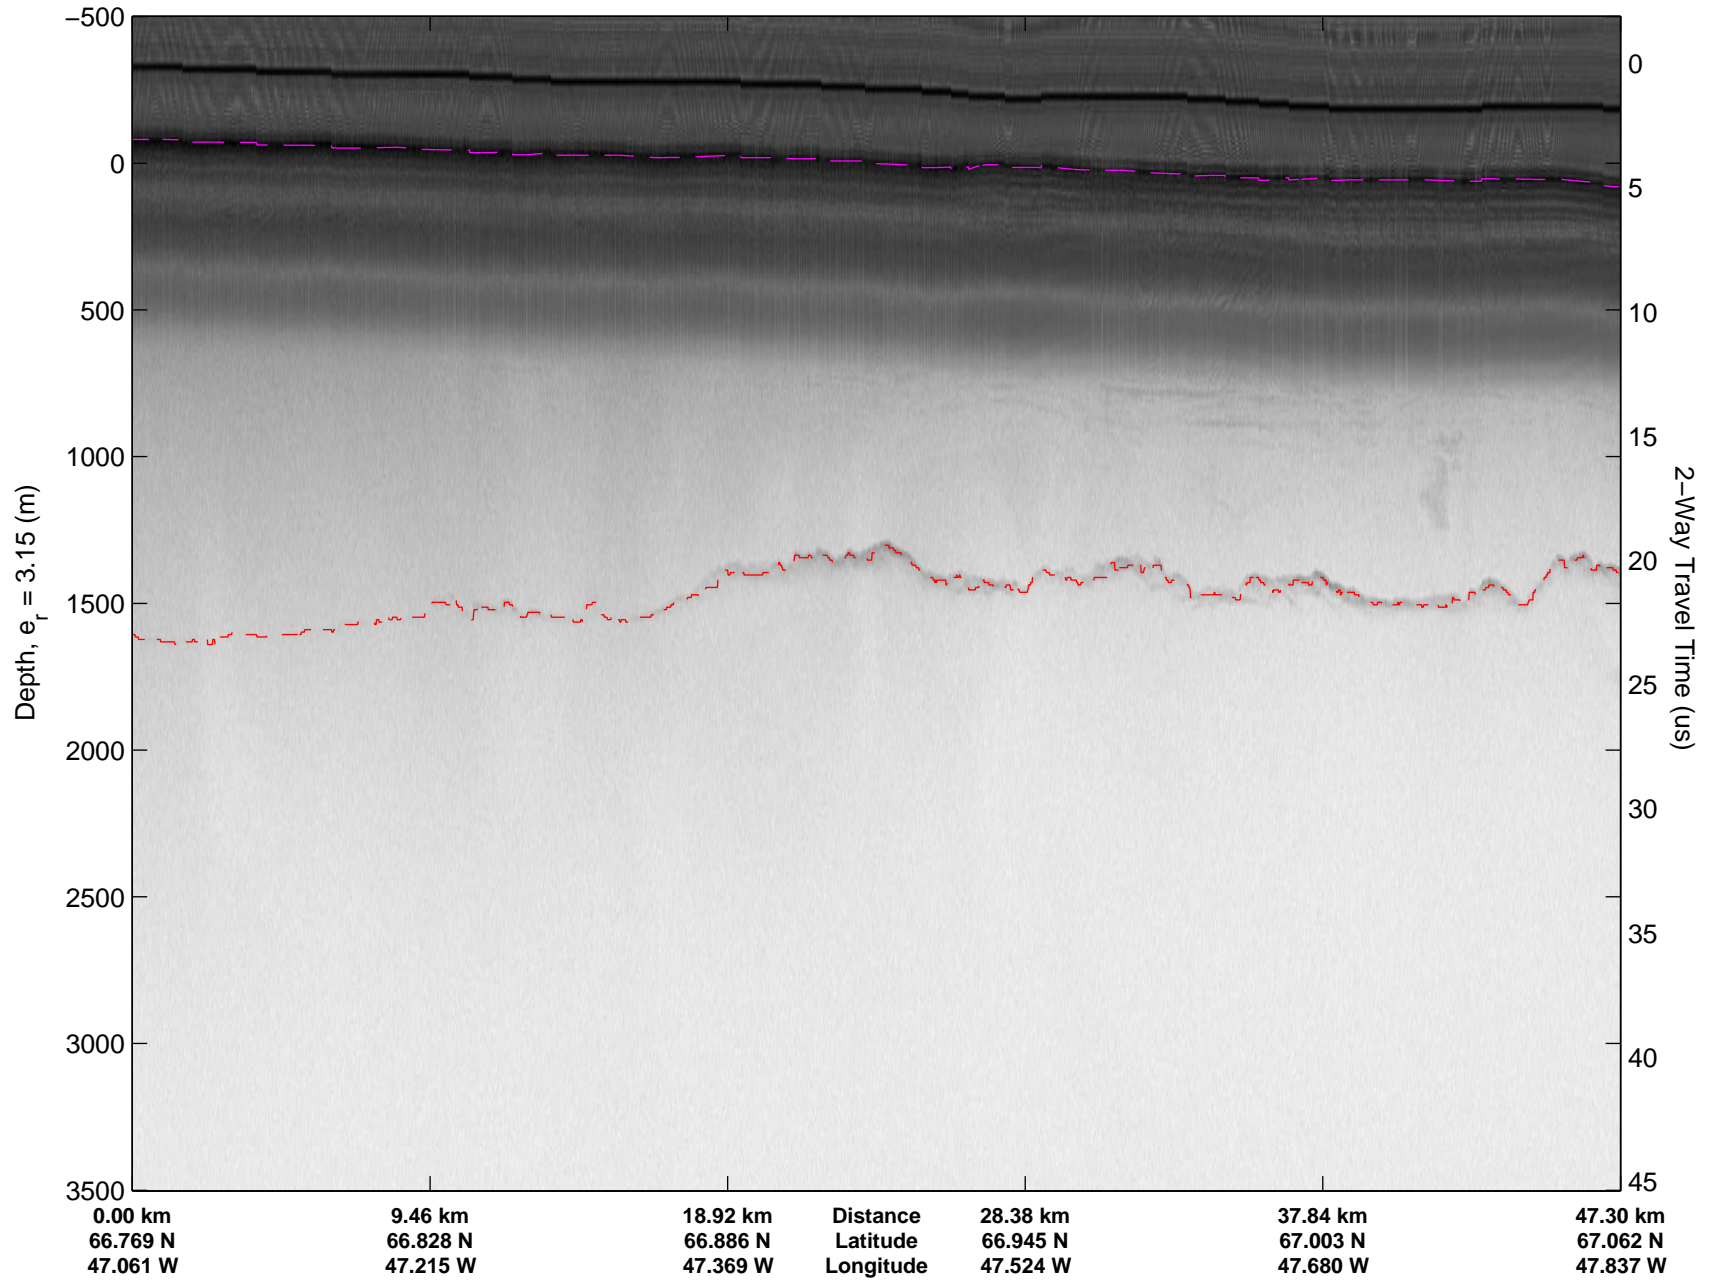

Polar Stereograph 70N/-45E

Data Frame ID: 20100515_06_001

Data Frame ID: 20100515_06_001

Data Frame ID: 20100515_06_002

Data Frame ID: 20100515_06_002

Data Frame ID: 20100515_06_003

Data Frame ID: 20100515_06_003

Data Frame ID: 20100515_06_004

Data Frame ID: 20100515_06_004