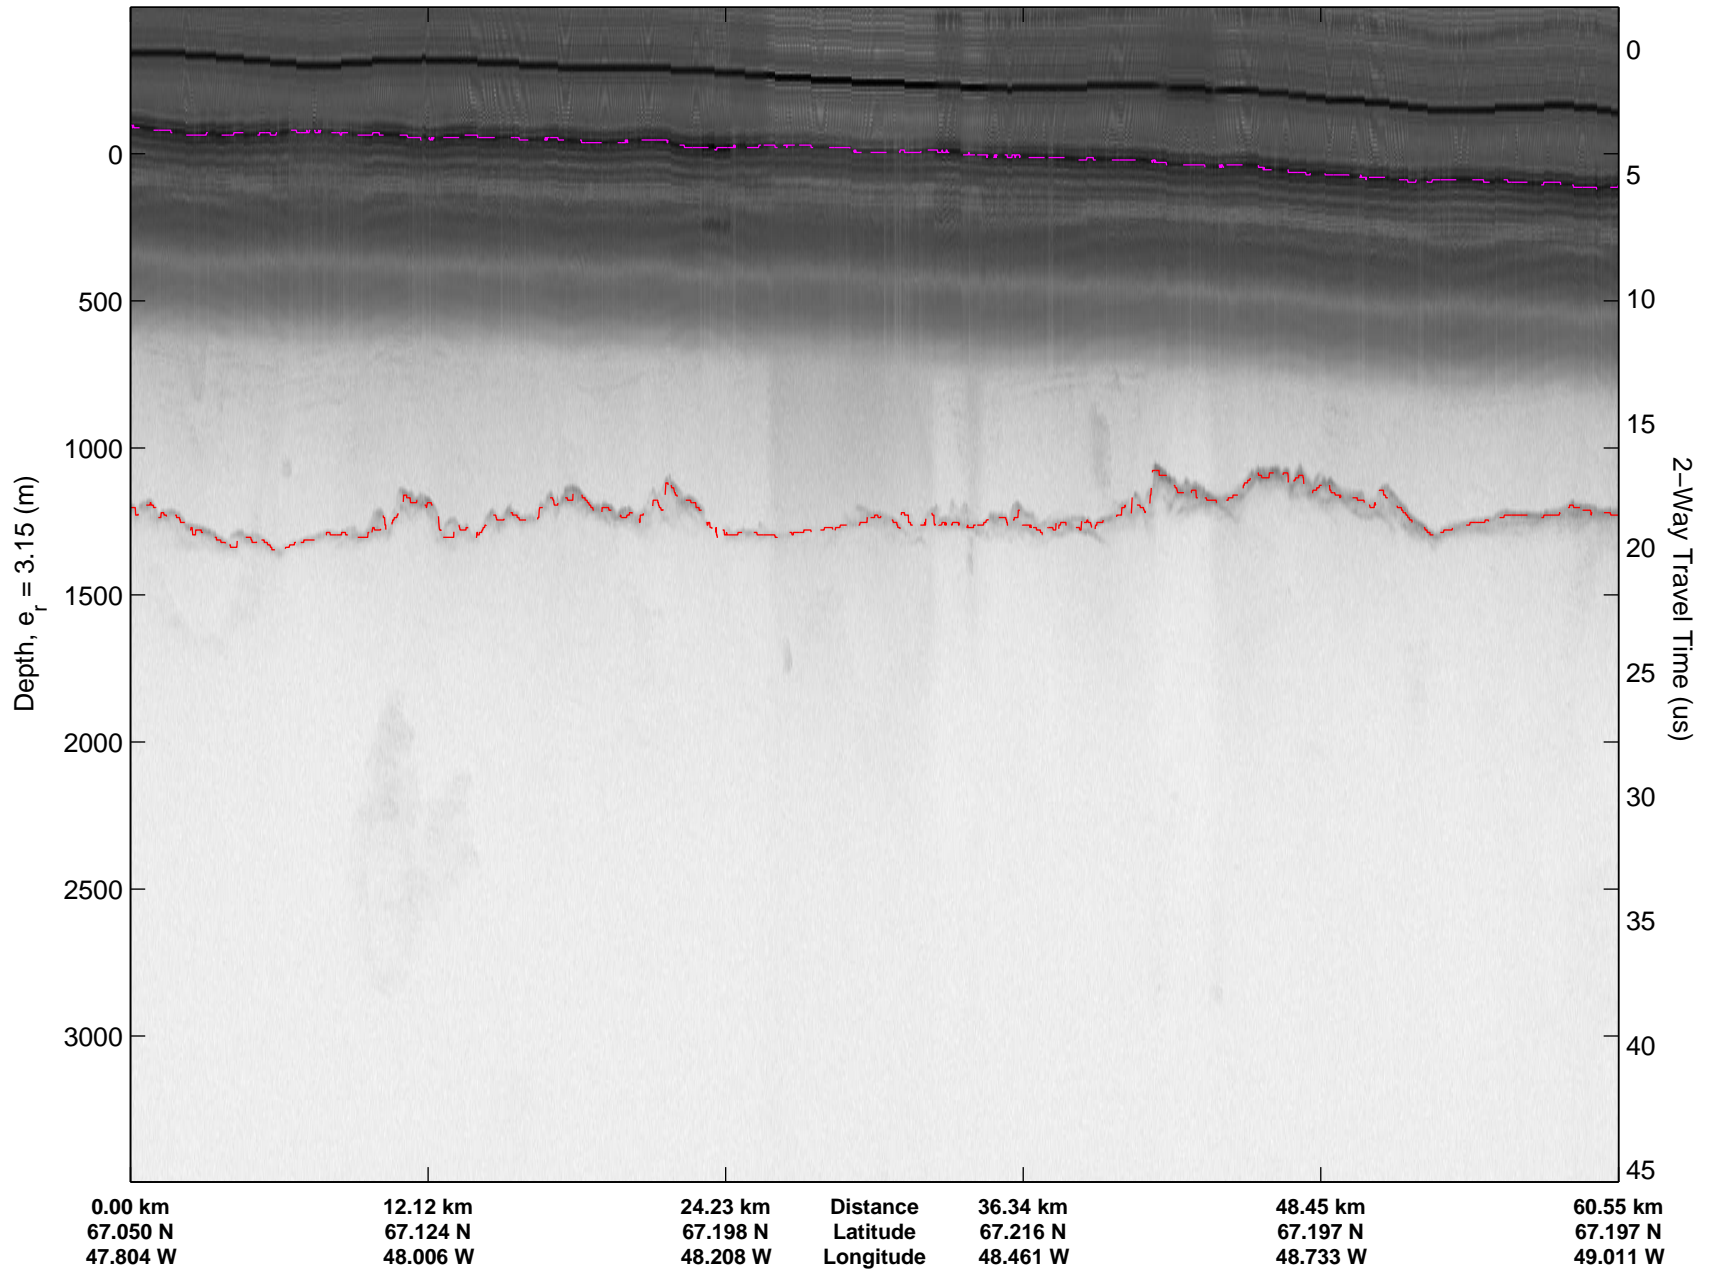

Polar Stereograph 70N/-45E

Data Frame ID: 20100515_06_001

Data Frame ID: 20100515_06_001

Data Frame ID: 20100515_06_002

Data Frame ID: 20100515_06_002

Data Frame ID: 20100515_06_003

Data Frame ID: 20100515_06_003

Data Frame ID: 20100515_06_004

Data Frame ID: 20100515_06_004