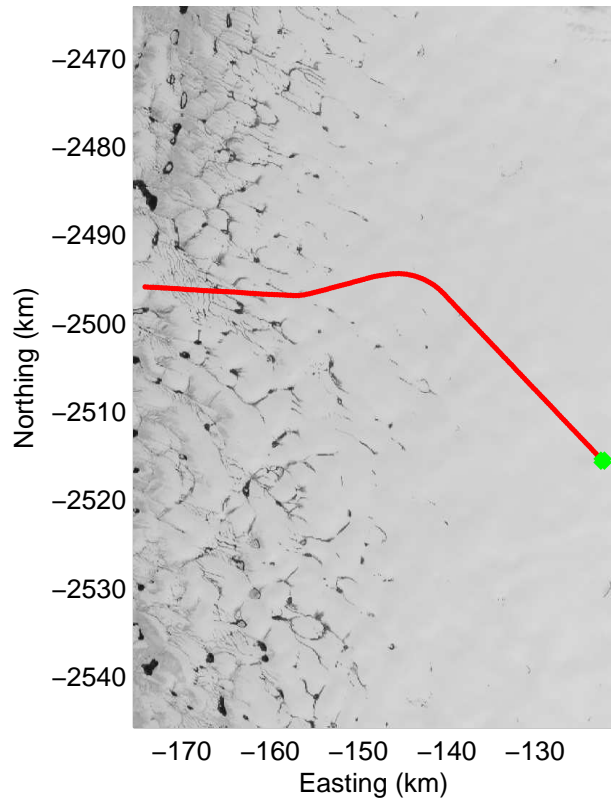

Polar Stereograph 70N/-45E

Data Frame ID: 20100515_06_001

Data Frame ID: 20100515_06_001

Data Frame ID: 20100515_06_002

Data Frame ID: 20100515_06_002

Data Frame ID: 20100515_06_003

Data Frame ID: 20100515_06_003

Data Frame ID: 20100515_06_004

Data Frame ID: 20100515_06_004