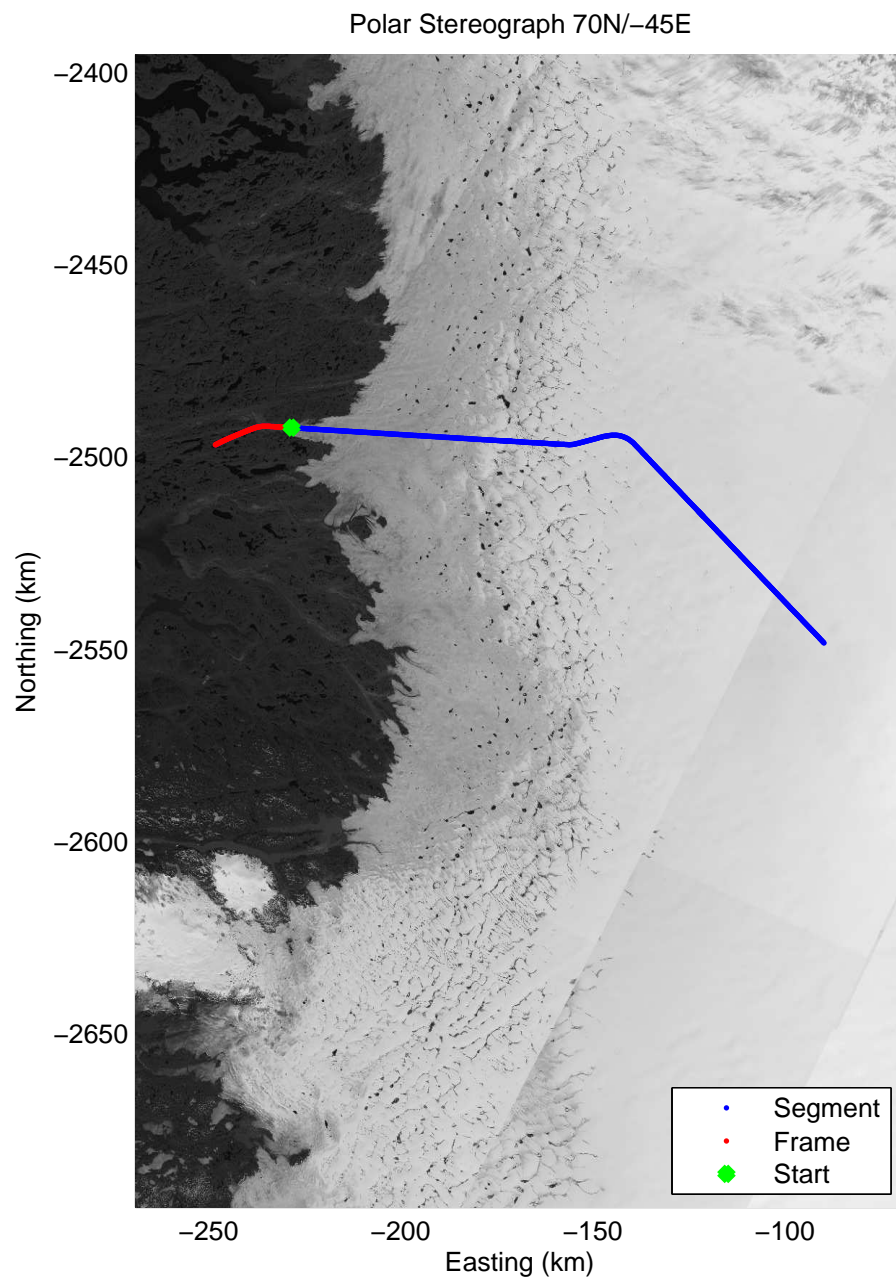

Polar Stereograph 70N/-45E

Data Frame ID: 20100515_06_001

Data Frame ID: 20100515_06_001

Data Frame ID: 20100515_06_002

Data Frame ID: 20100515_06_002

Data Frame ID: 20100515_06_003

Data Frame ID: 20100515_06_003

Data Frame ID: 20100515_06_004

Data Frame ID: 20100515_06_004