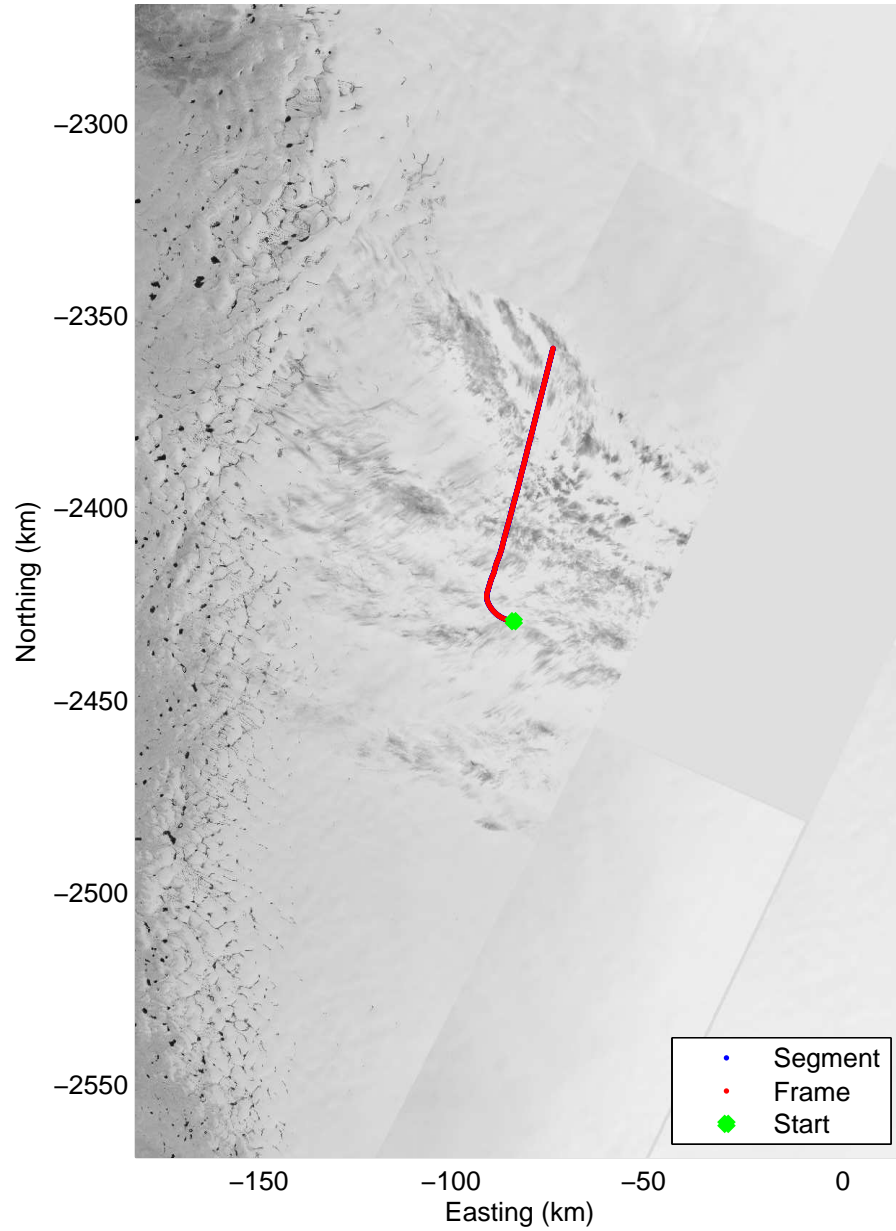

Polar Stereograph 70N/-45E

Data Frame ID: 20100514_06_001

Data Frame ID: 20100514_06_001