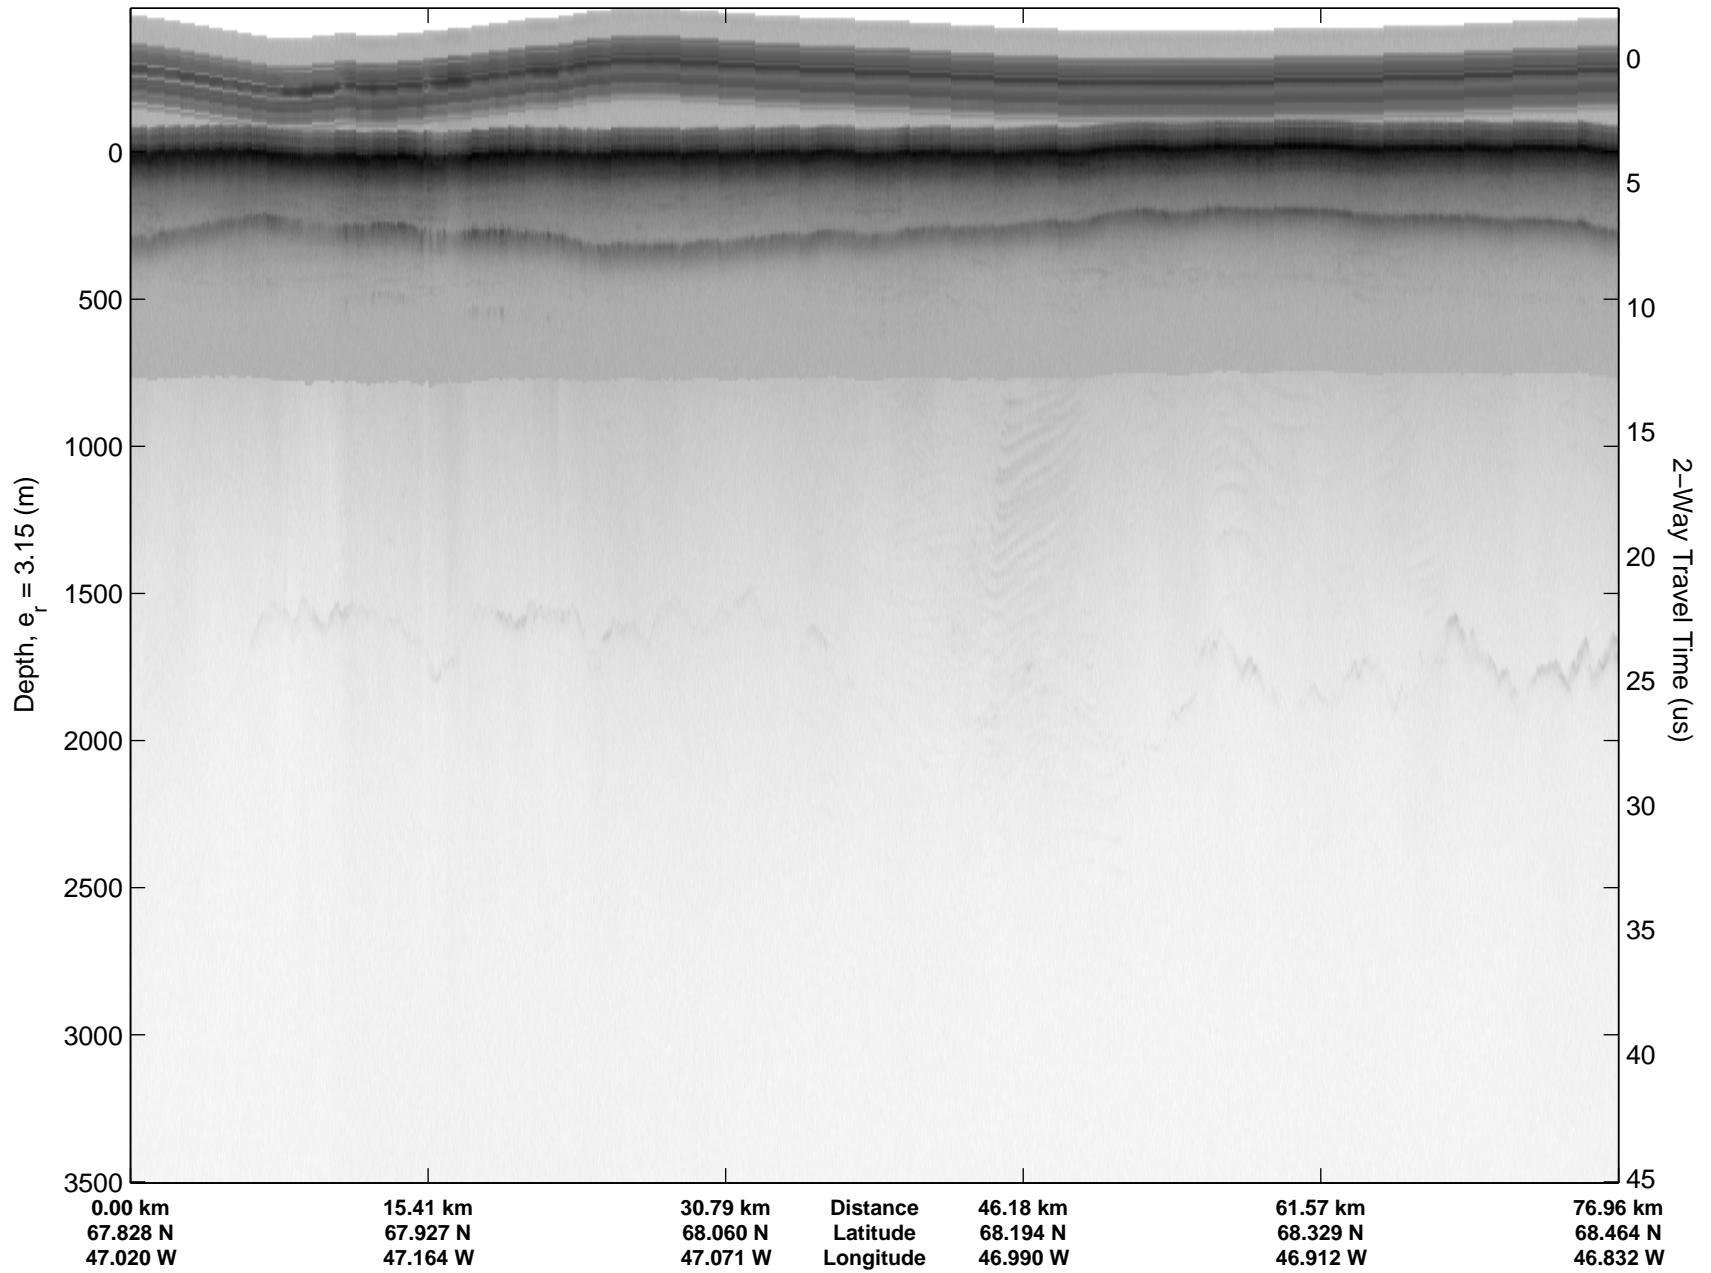

Polar Stereograph 70N/-45E

Data Frame ID: 20100514_06_001

Data Frame ID: 20100514_06_001