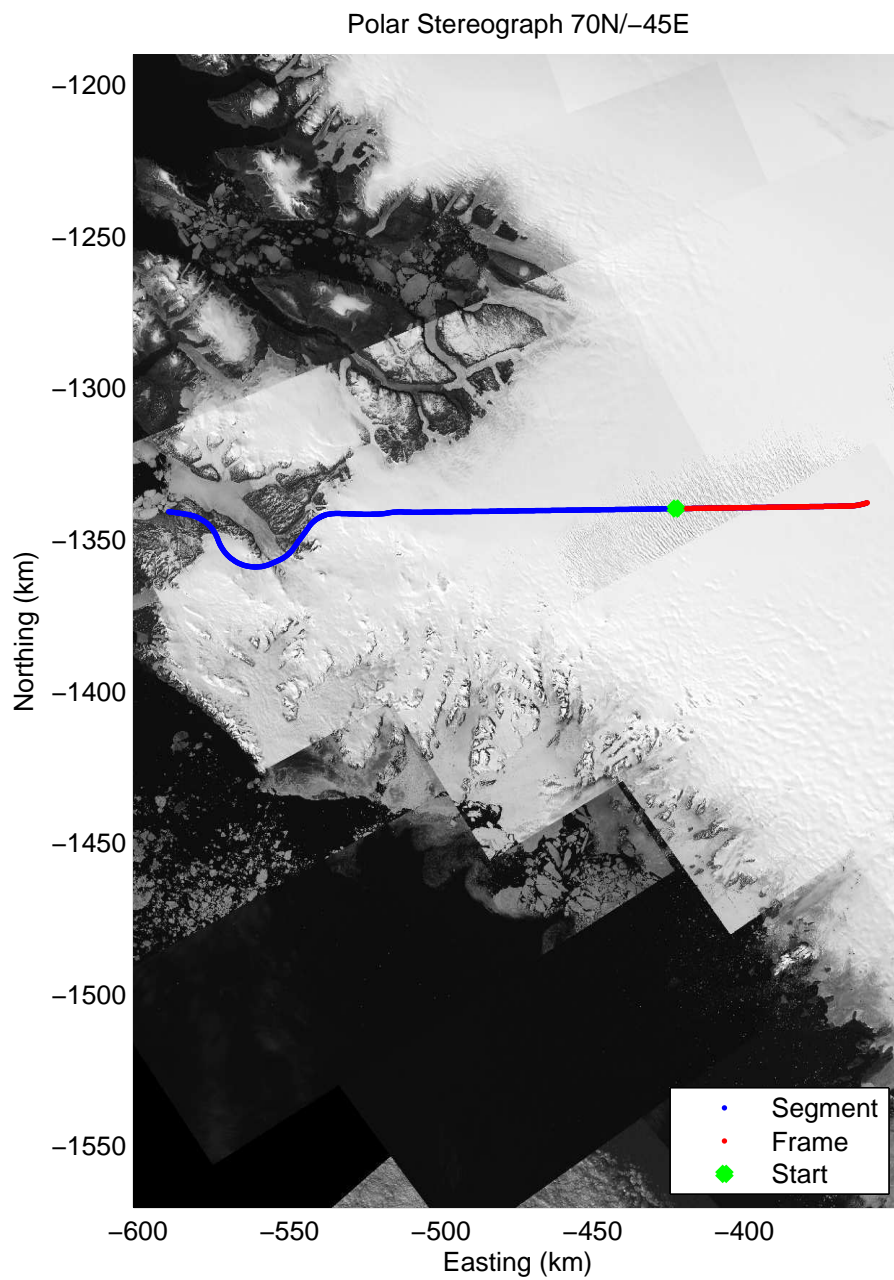

Data Frame ID: 20100413_01_001

Data Frame ID: 20100413_01_001

0.00 km	13.53 km	27.04 km	Distance	40.56 km	54.08 km	67.59 km
76.528 N	76.542 N	76.476 N	Latitude	76.494 N	76.592 N	76.701 N
68.836 W	68.329 W	67.901 W	Longitude	67.412 W	67.147 W	66.950 W

Data Frame ID: 20100413_01_002

Data Frame ID: 20100413_01_002

Data Frame ID: 20100413_01_003

Data Frame ID: 20100413_01_003

Data Frame ID: 20100413_01_004

Data Frame ID: 20100413_01_004