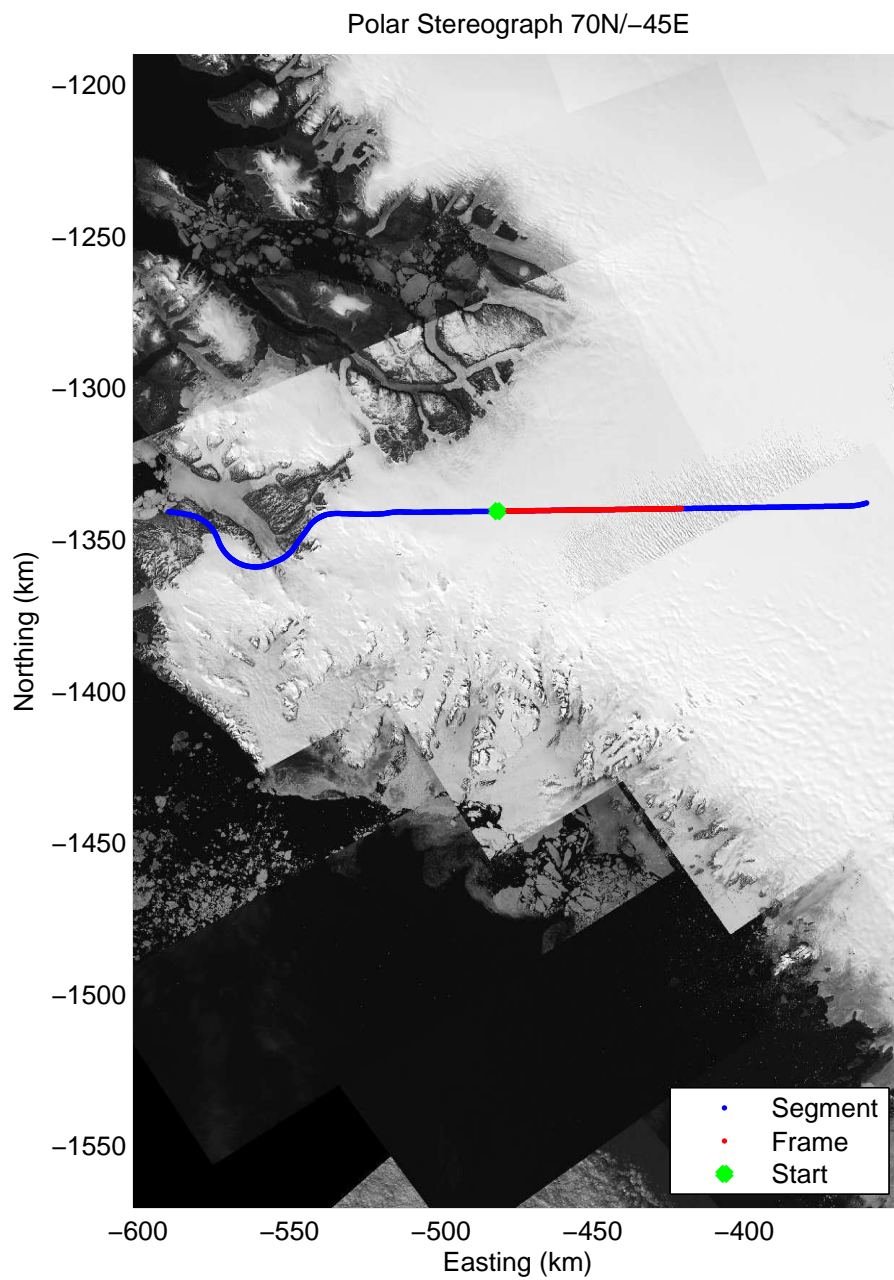

Data Frame ID: 20100413_01_001

Data Frame ID: 20100413_01_001

0.00 km	13.53 km	27.04 km	Distance	40.56 km	54.08 km	67.59 km
76.528 N	76.542 N	76.476 N	Latitude	76.494 N	76.592 N	76.701 N
68.836 W	68.329 W	67.901 W	Longitude	67.412 W	67.147 W	66.950 W

Data Frame ID: 20100413_01_002

Data Frame ID: 20100413_01_002

Data Frame ID: 20100413_01_003

Data Frame ID: 20100413_01_003

Data Frame ID: 20100413_01_004

Data Frame ID: 20100413_01_004