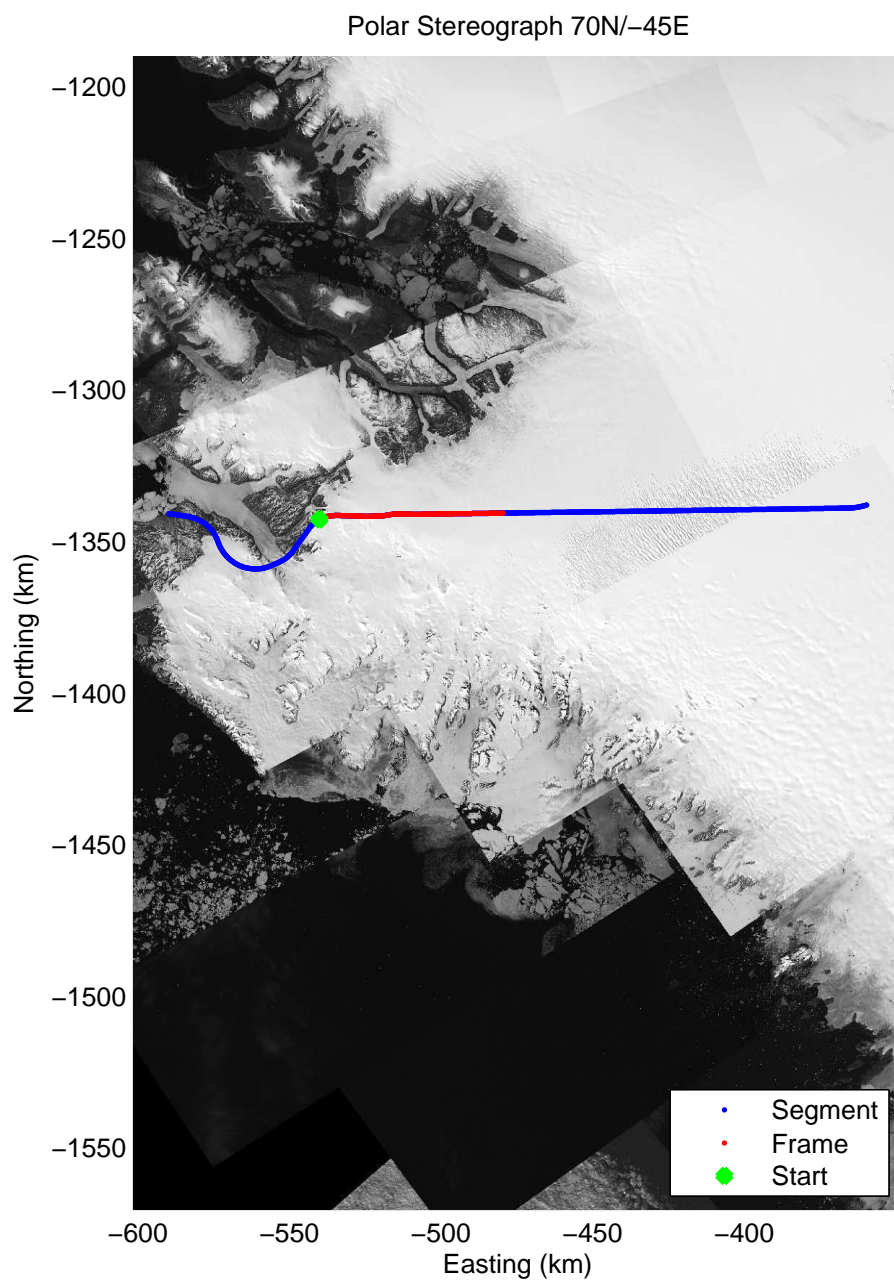

Data Frame ID: 20100413_01_001

Data Frame ID: 20100413_01_001

0.00 km	13.53 km	27.04 km	Distance	40.56 km	54.08 km	67.59 km
76.528 N	76.542 N	76.476 N	Latitude	76.494 N	76.592 N	76.701 N
68.836 W	68.329 W	67.901 W	Longitude	67.412 W	67.147 W	66.950 W

Data Frame ID: 20100413_01_002

Data Frame ID: 20100413_01_002

Data Frame ID: 20100413_01_003

Data Frame ID: 20100413_01_003

Data Frame ID: 20100413_01_004

Data Frame ID: 20100413_01_004