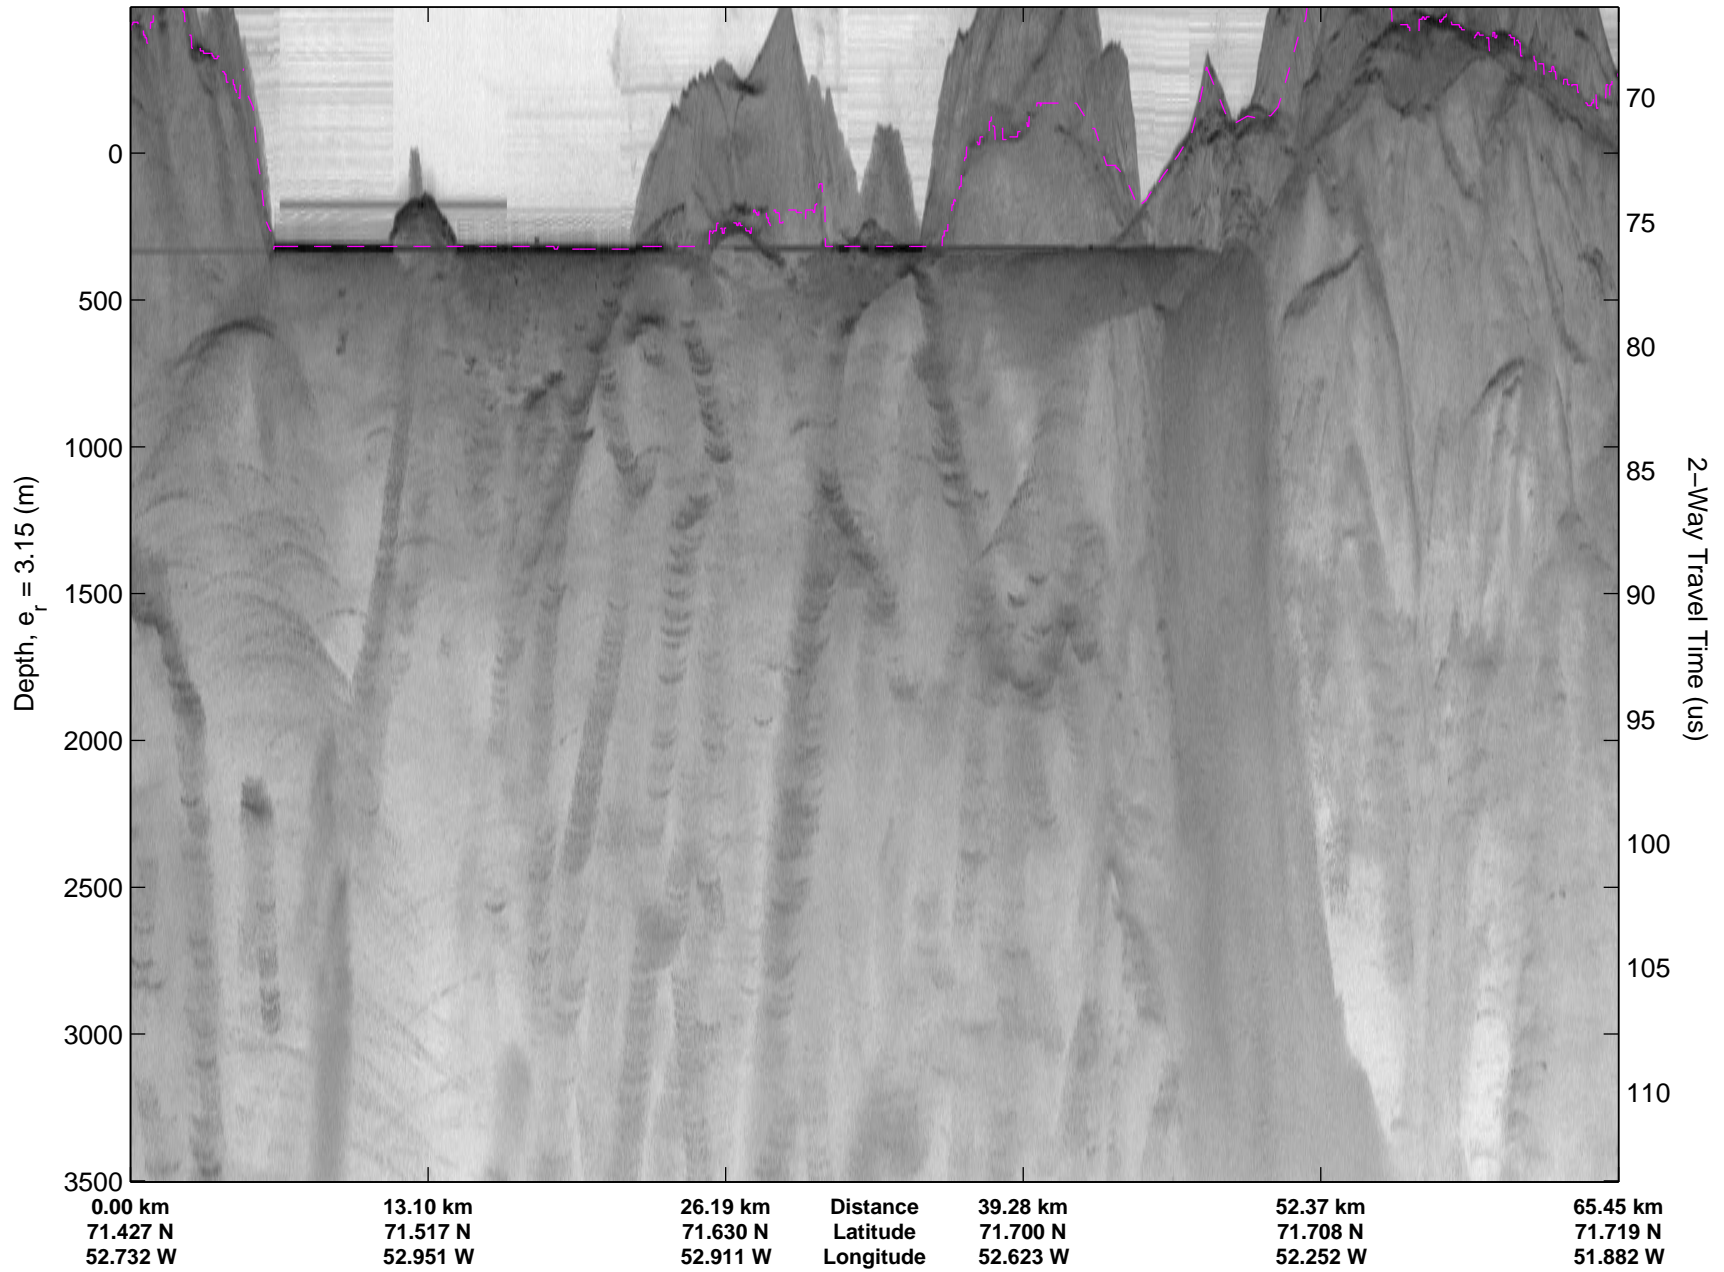

Data Frame ID: 20100409_02_019