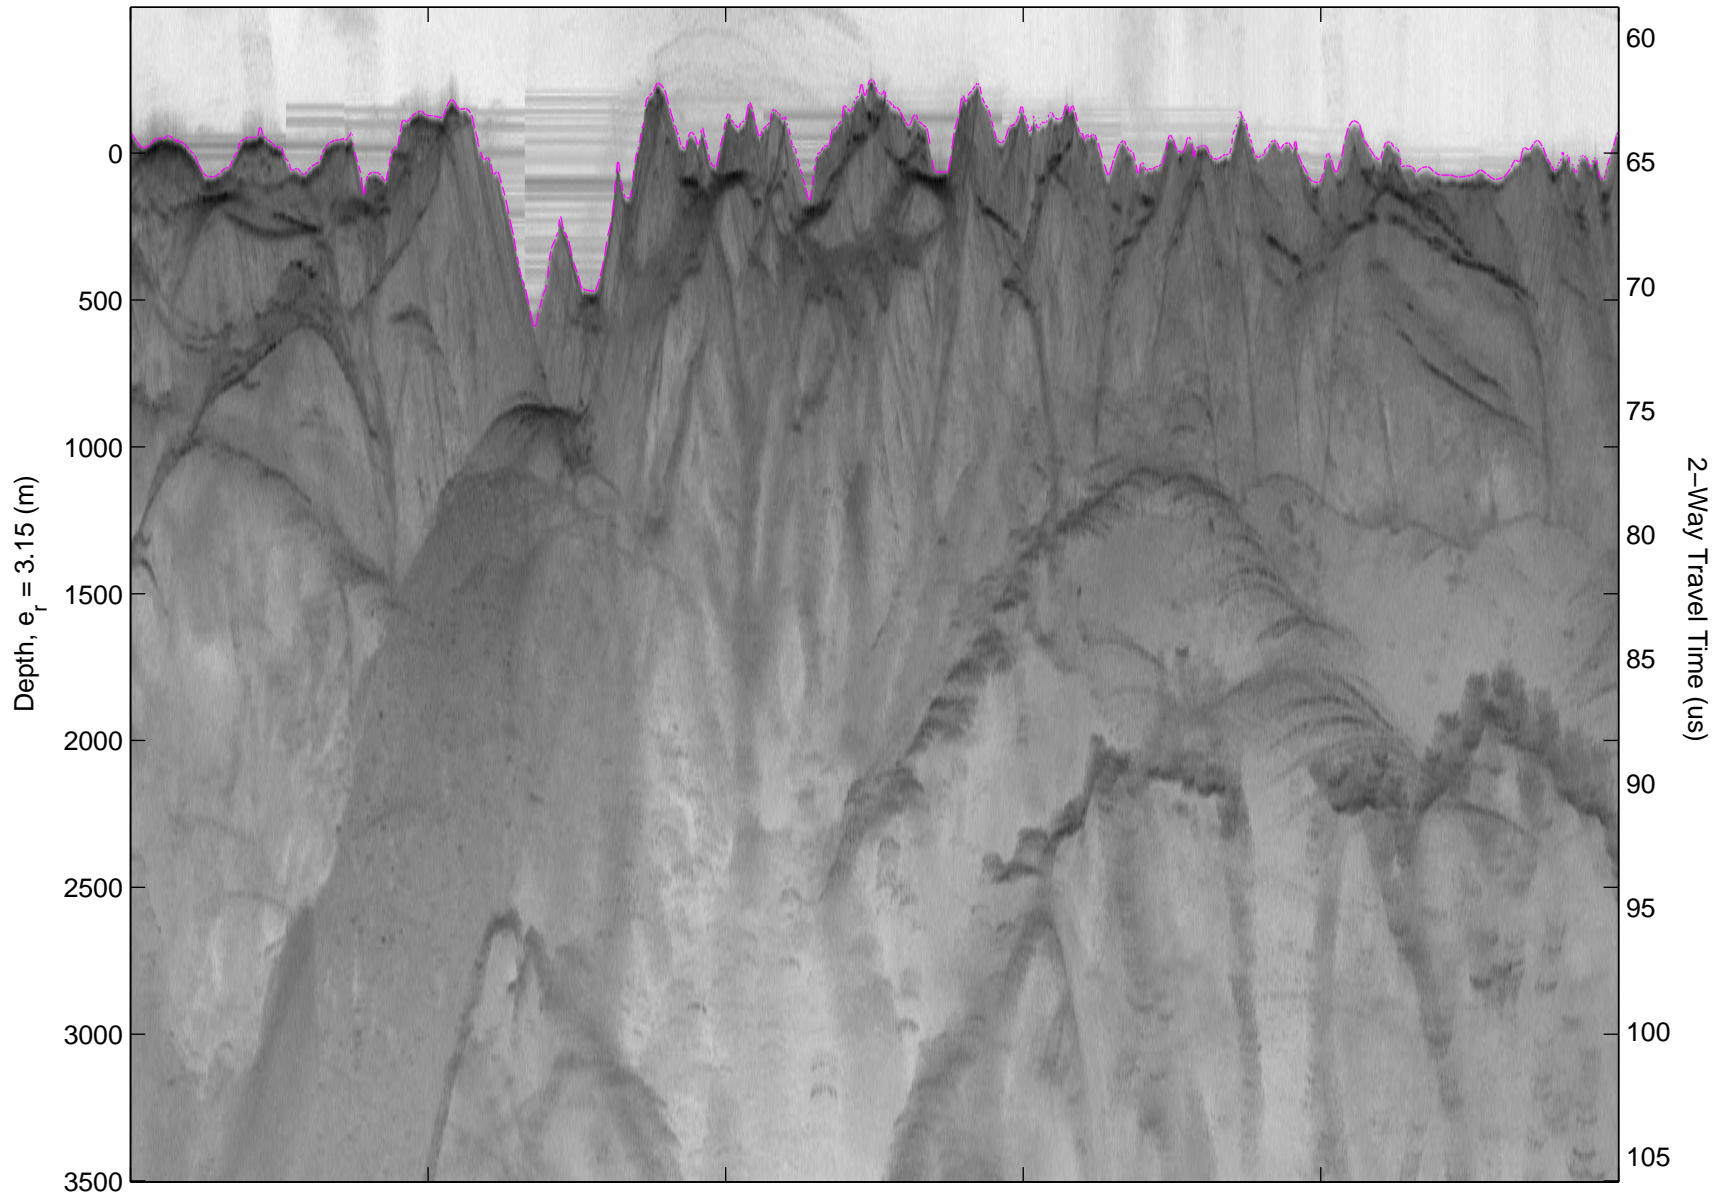

Data Frame ID: 20100409_02_018

0.00 km	12.49 km	24.97 km	Distance	37.45 km	49.93 km	62.41 km
71.661 N	71.626 N	71.550 N	Latitude	71.469 N	71.411 N	71.436 N
51.325 W	51.657 W	51.913 W	Longitude	52.155 W	52.447 W	52.778 W