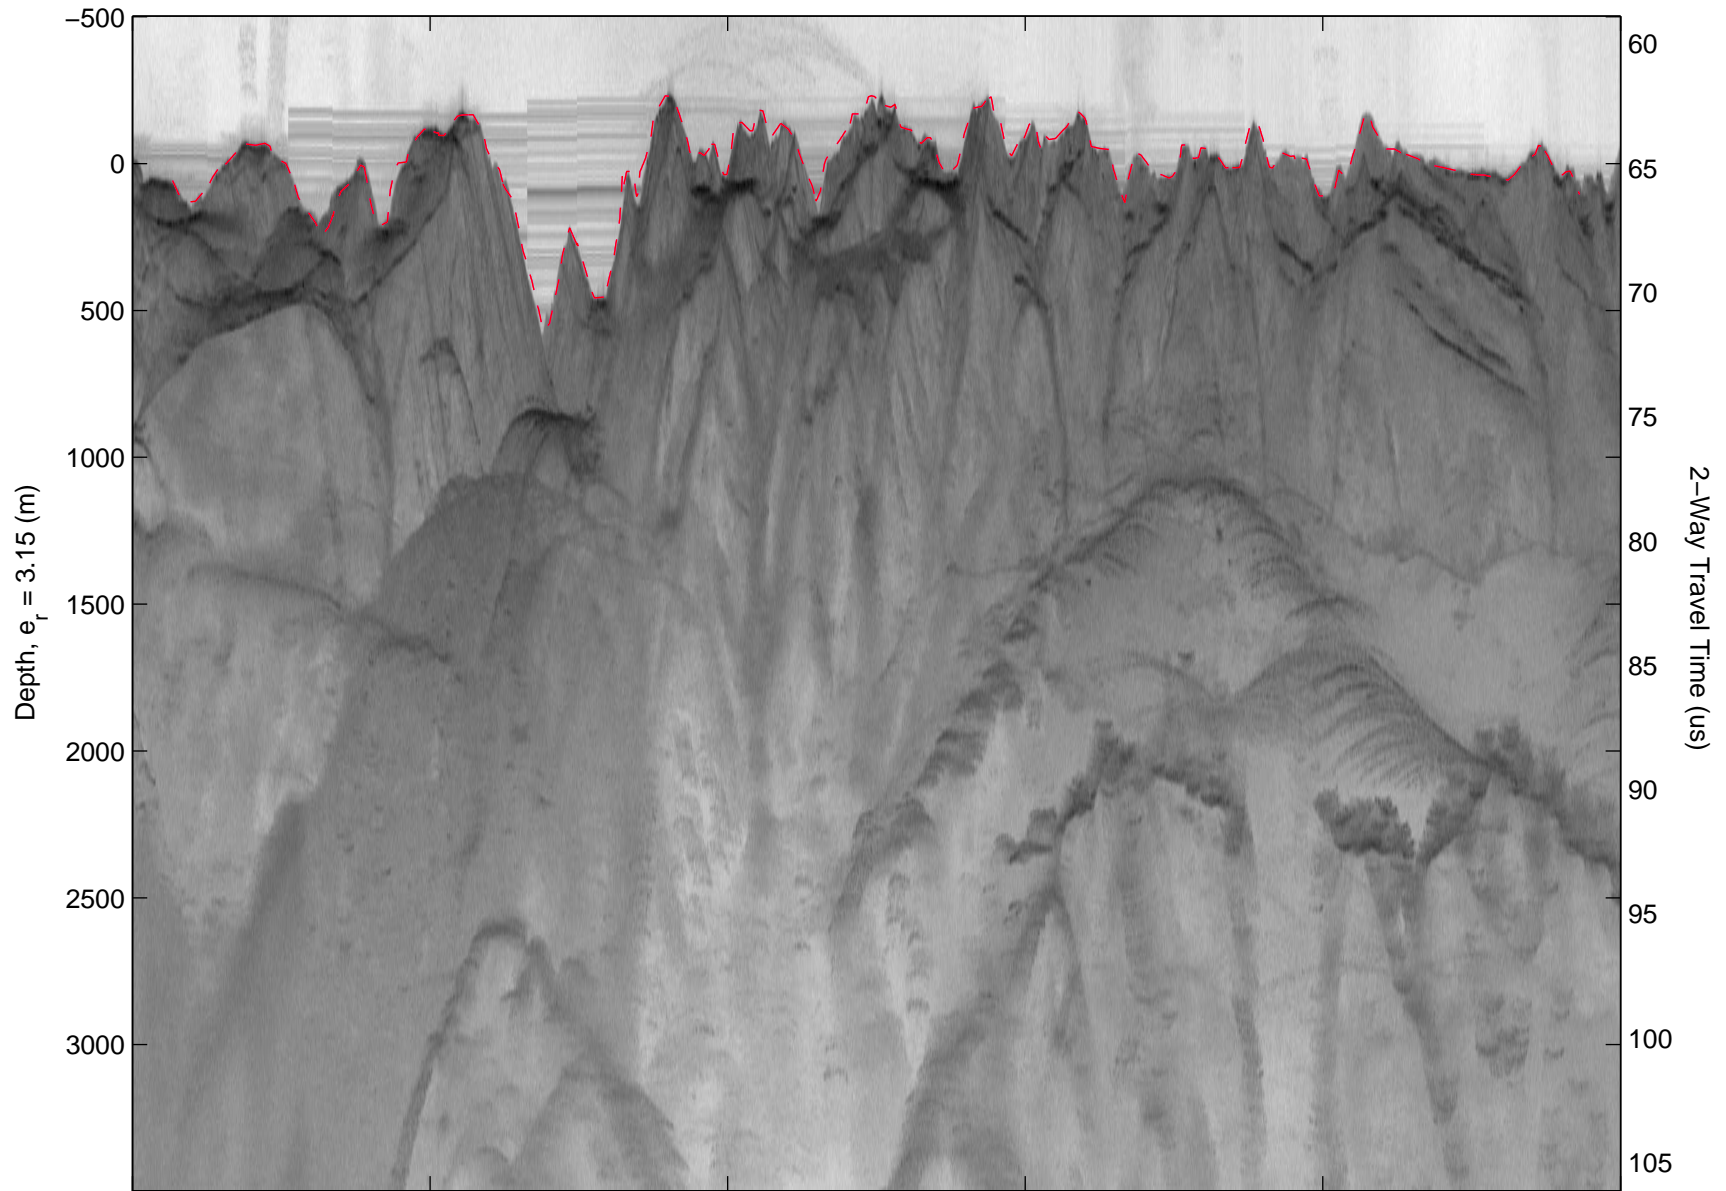

Data Frame ID: 20100409_02_008

0.00 km	12.46 km	24.92 km	Distance	37.39 km	49.86 km	62.31 km
71.674 N	71.631 N	71.551 N	Latitude	71.469 N	71.415 N	71.439 N
51.339 W	51.657 W	51.902 W	Longitude	52.142 W	52.438 W	52.770 W