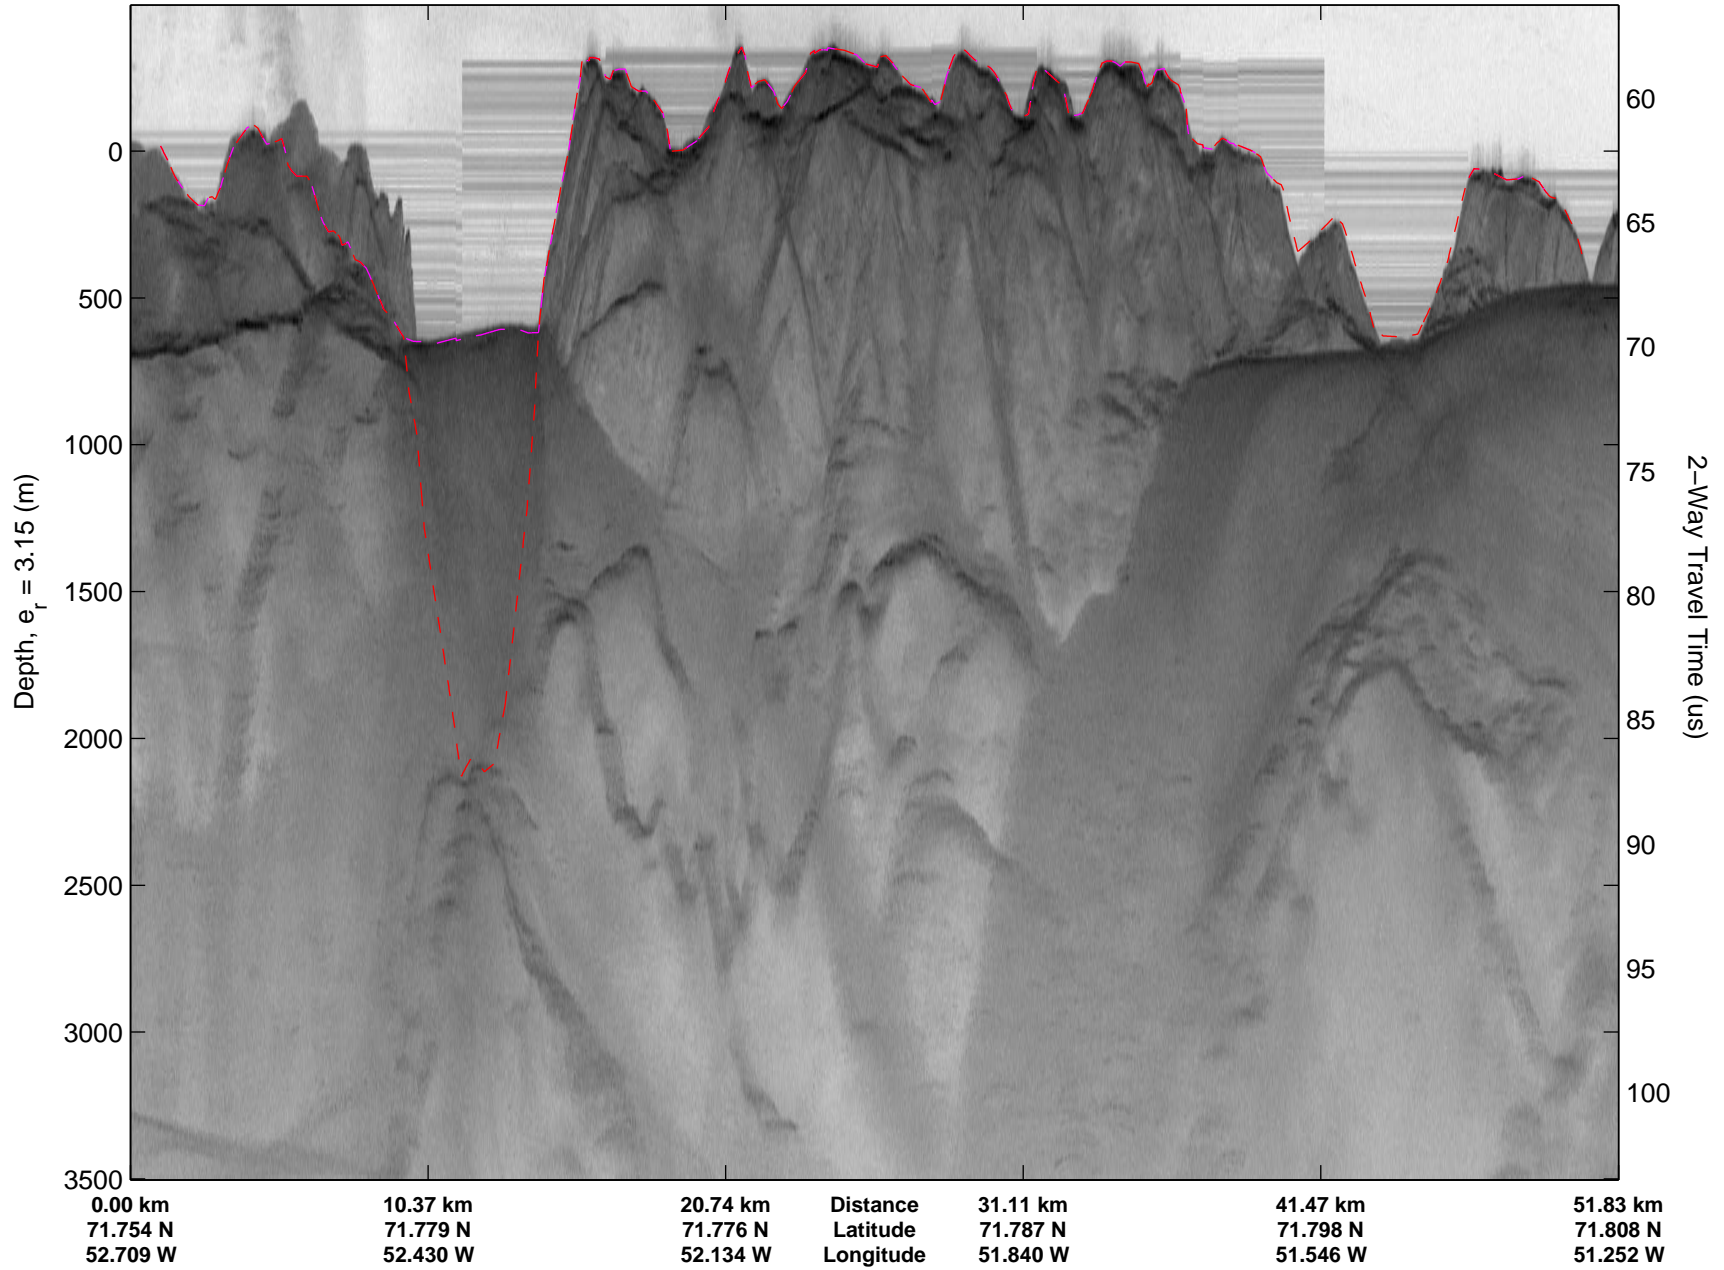

Data Frame ID: 20100409_01_030