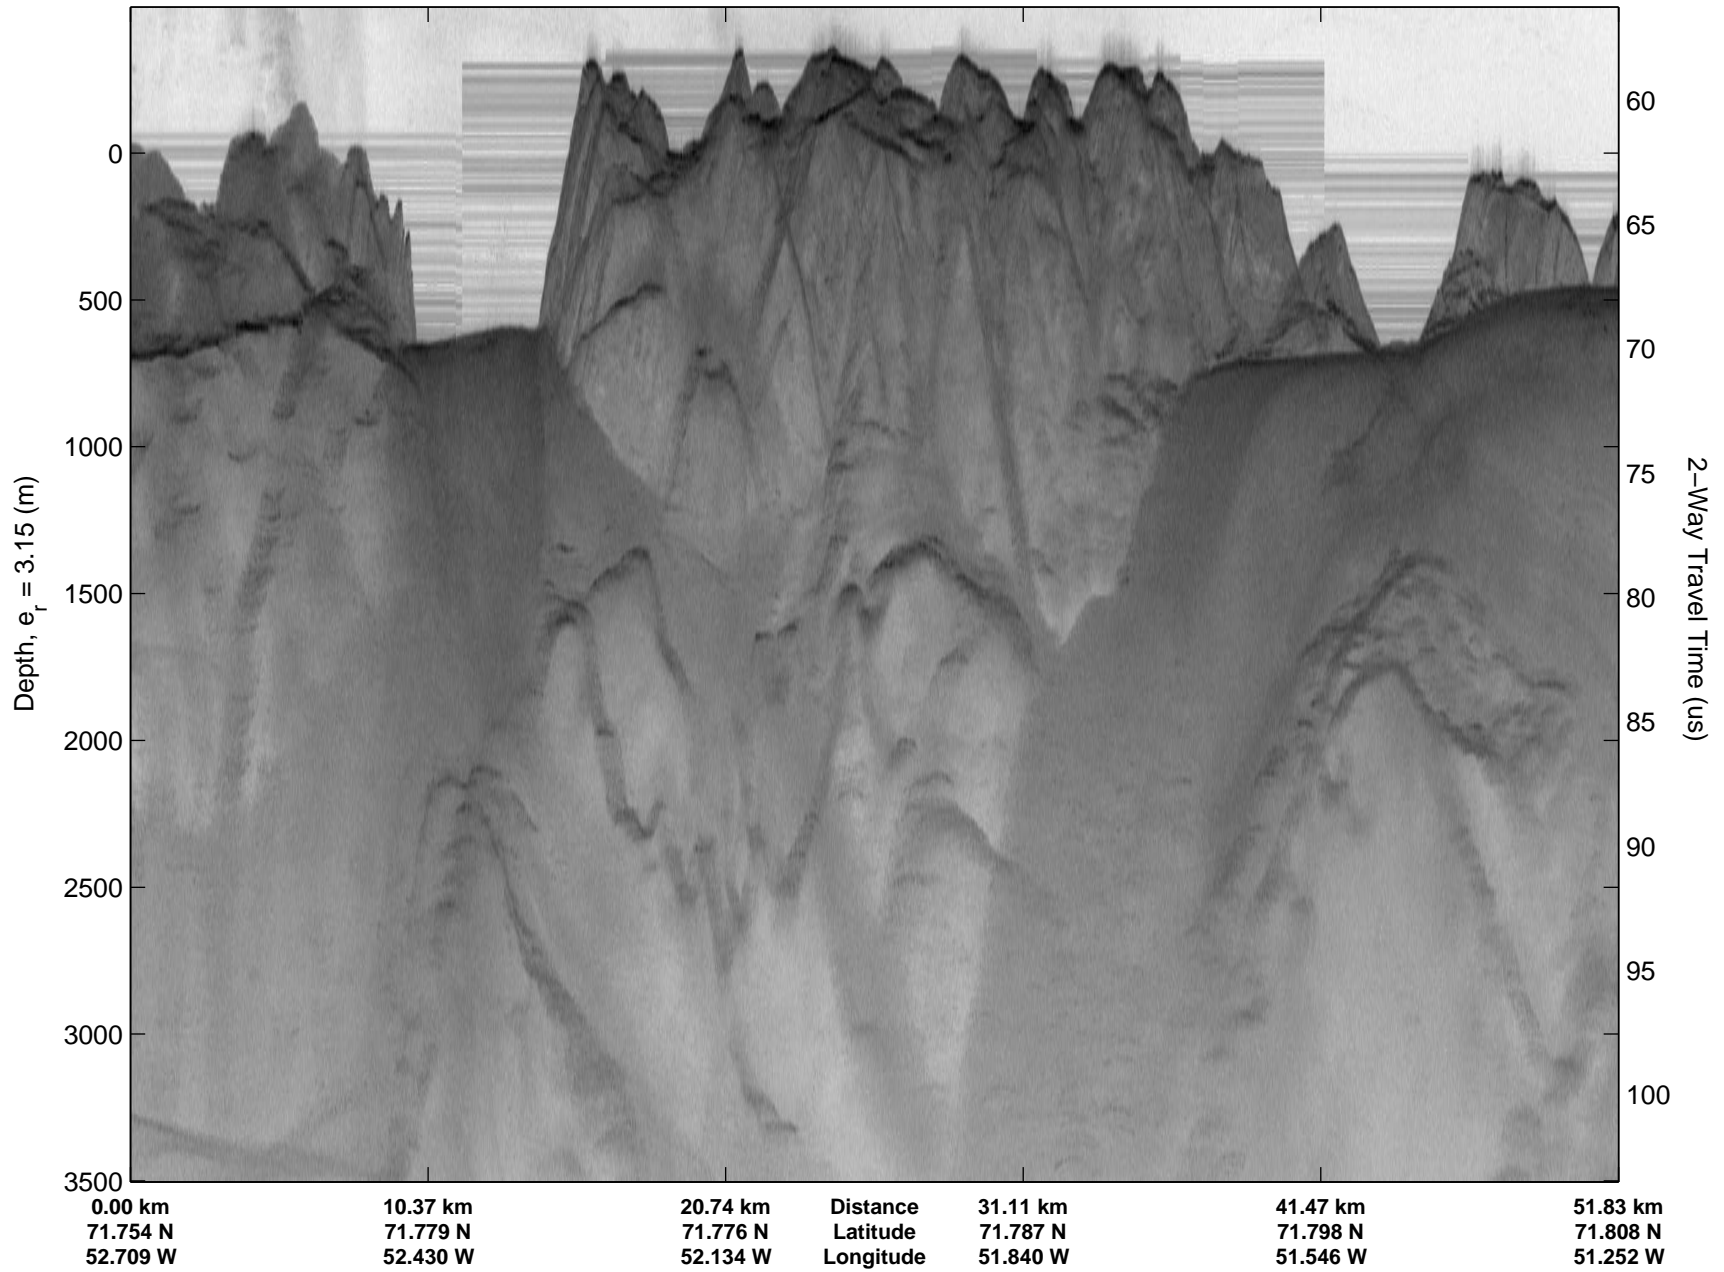

Data Frame ID: 20100409_01_030