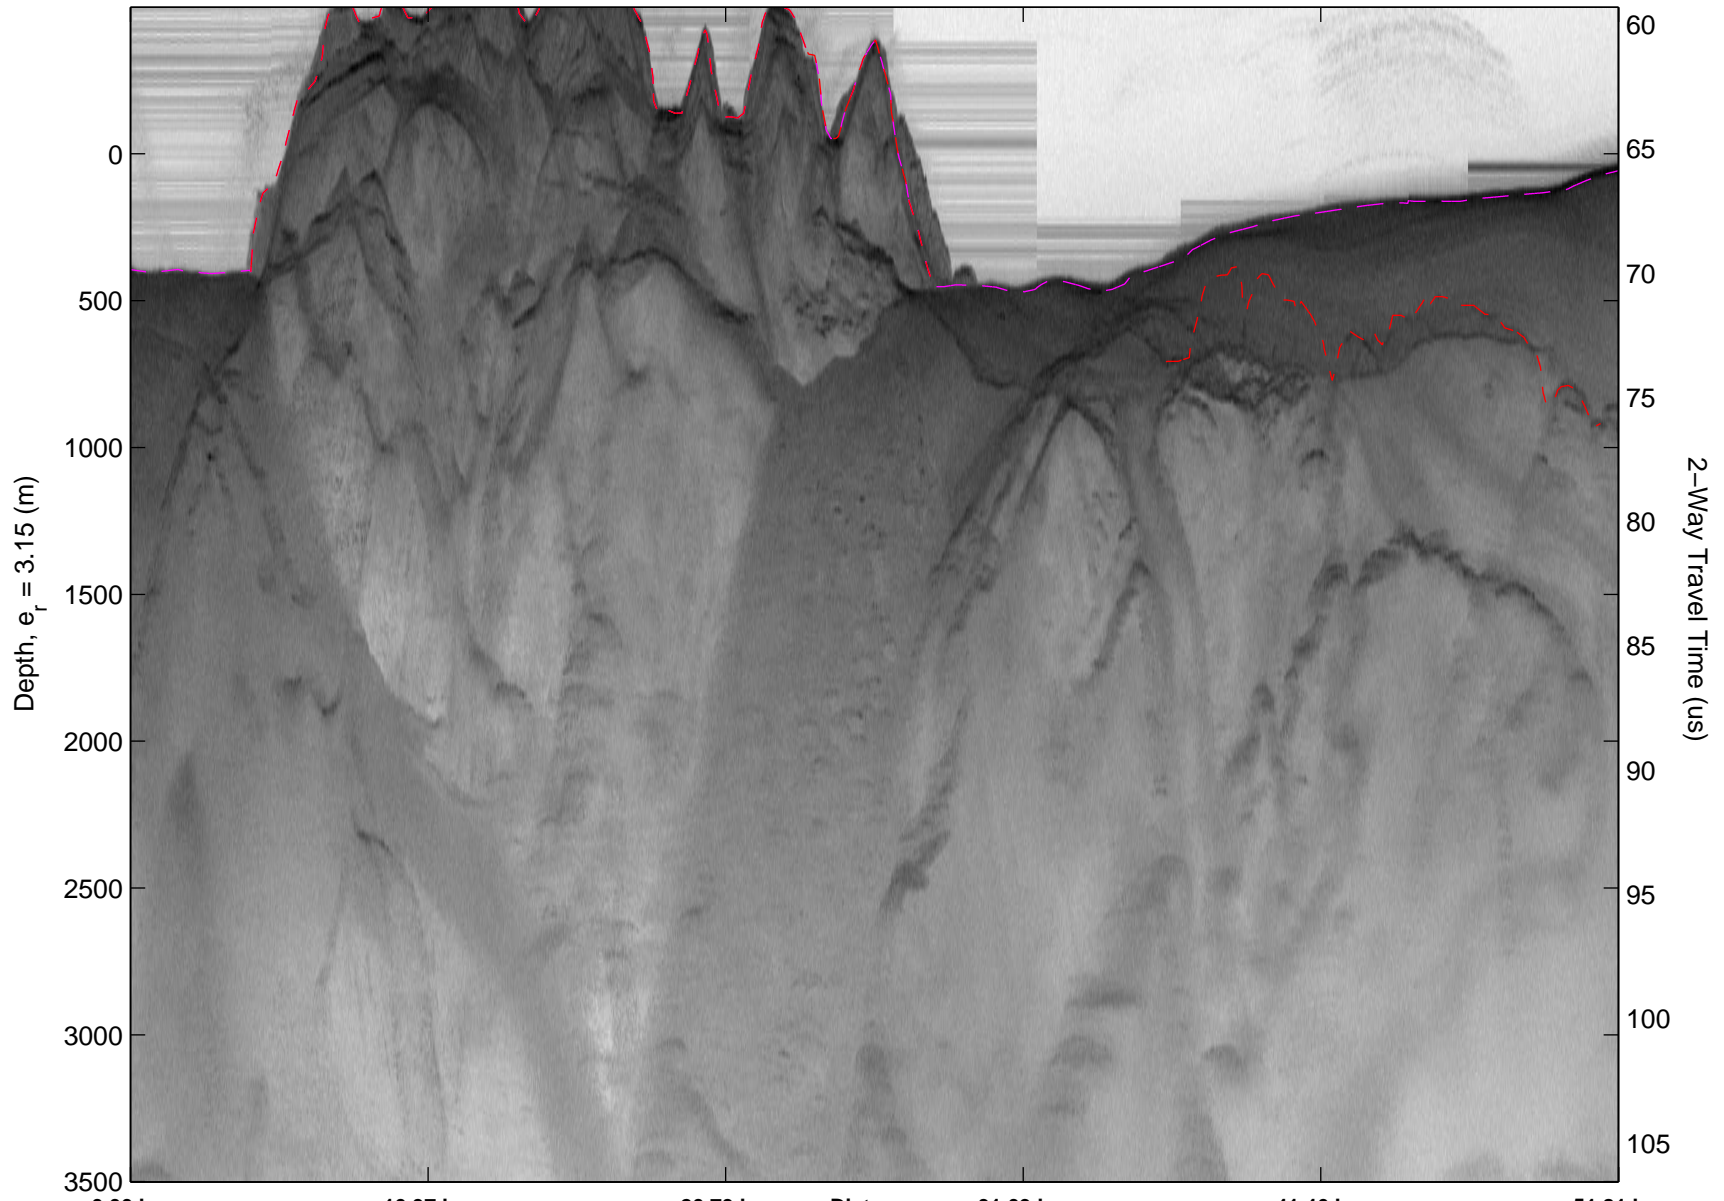

Data Frame ID: 20100409_01_053

0.00 km	10.37 km	20.73 km	Distance	31.09 km	41.46 km	51.81 km
71.744 N	71.748 N	71.760 N	Latitude	71.770 N	71.781 N	71.791 N
52.453 W	52.159 W	51.866 W	Longitude	51.572 W	51.277 W	50.983 W