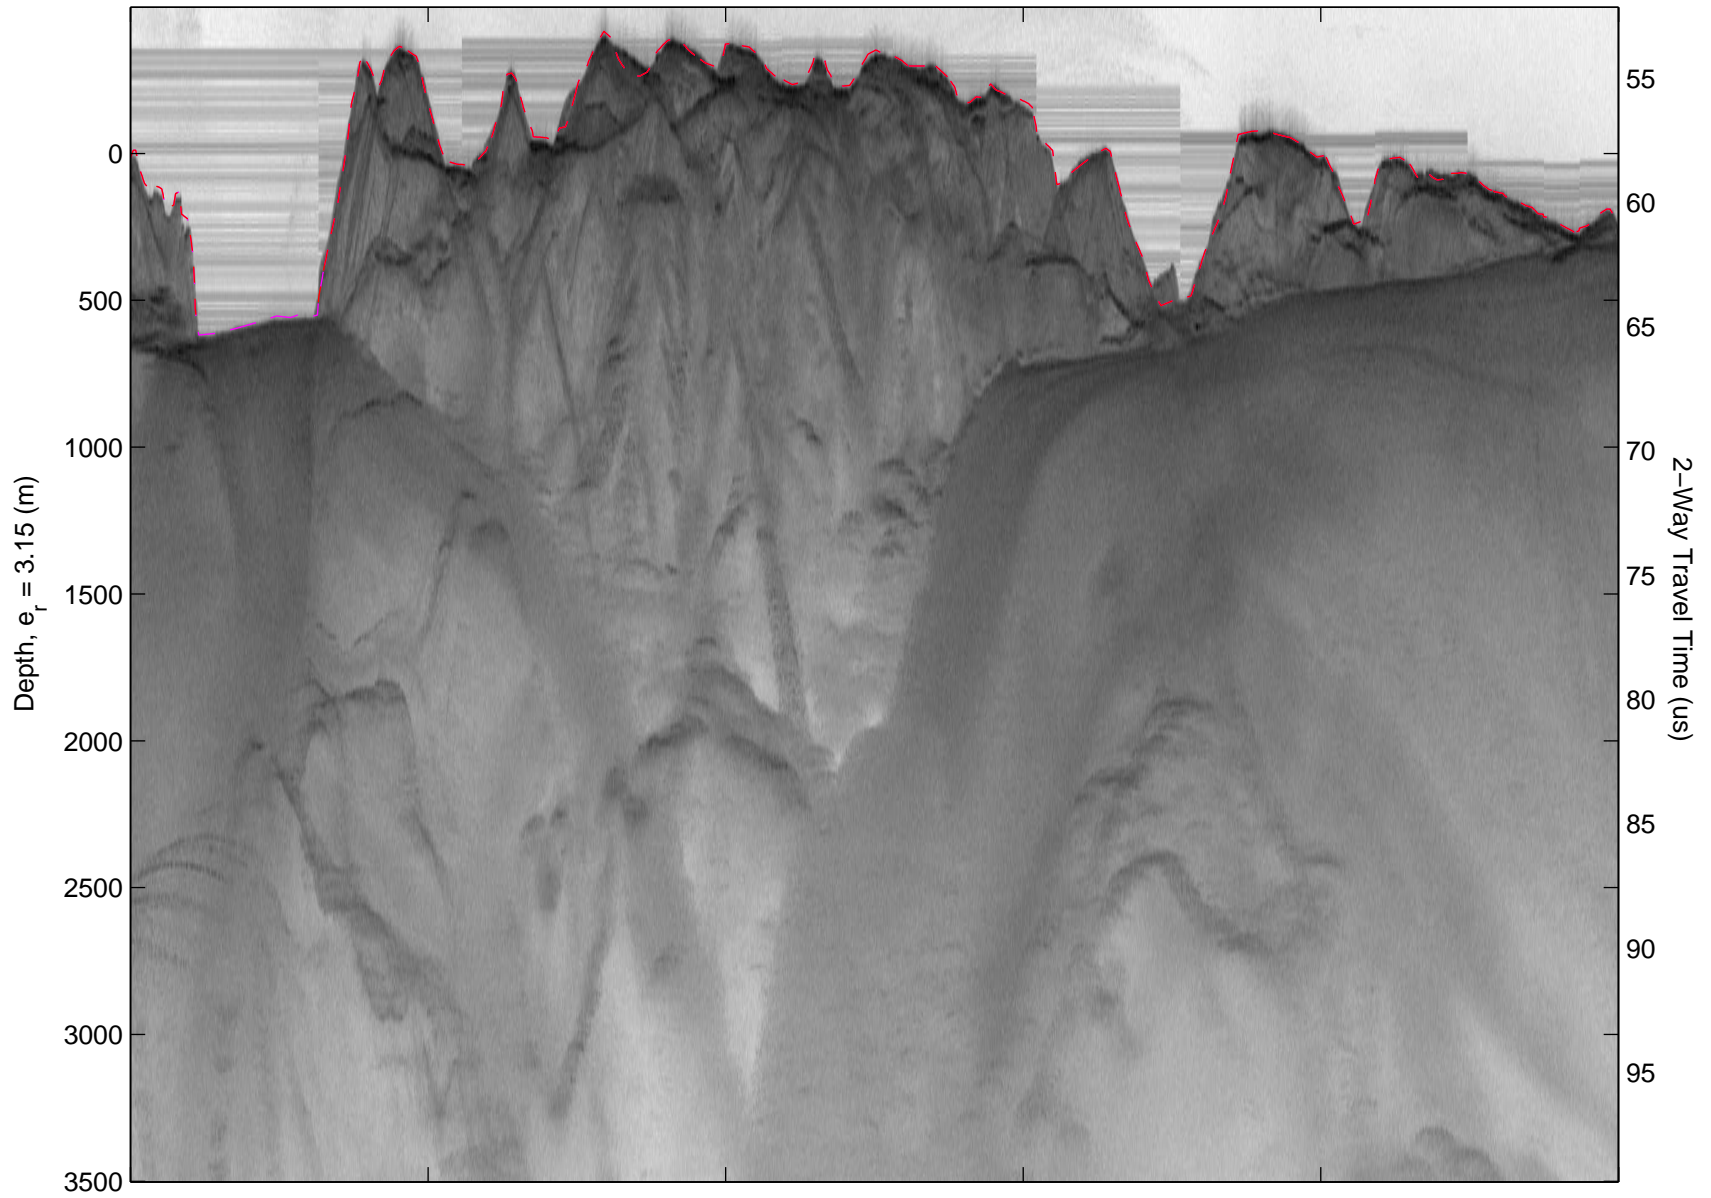

Data Frame ID: 20100409_01_019

0.00 km	10.37 km	20.74 km	Distance	31.11 km	41.46 km	51.83 km
71.776 N	71.787 N	71.797 N	Latitude	71.808 N	71.819 N	71.829 N
52.500 W	52.207 W	51.912 W	Longitude	51.617 W	51.322 W	51.028 W