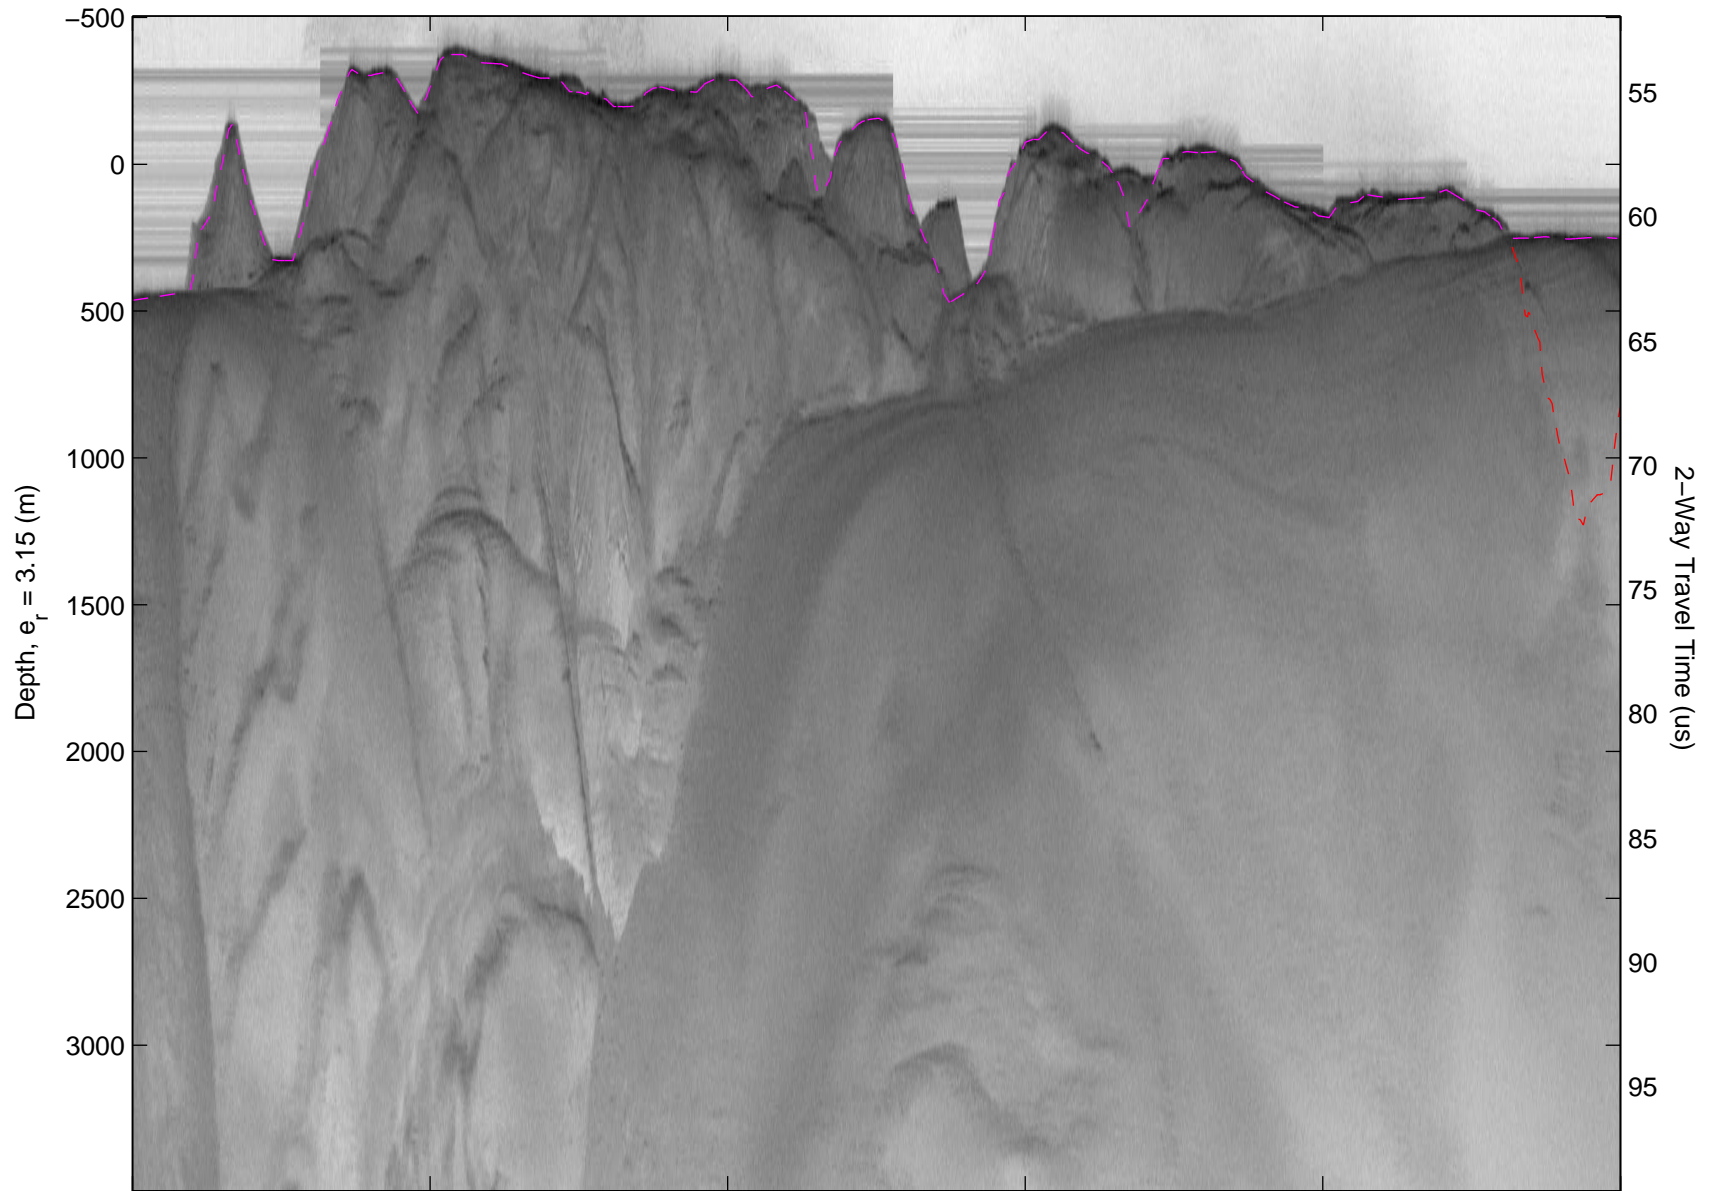

Data Frame ID: 20100409_01_009

0.00 km	10.38 km	20.77 km	Distance	31.14 km	41.53 km	51.91 km
71.838 N	71.811 N	71.818 N	Latitude	71.829 N	71.839 N	71.849 N
52.279 W	51.997 W	51.701 W	Longitude	51.406 W	51.110 W	50.814 W