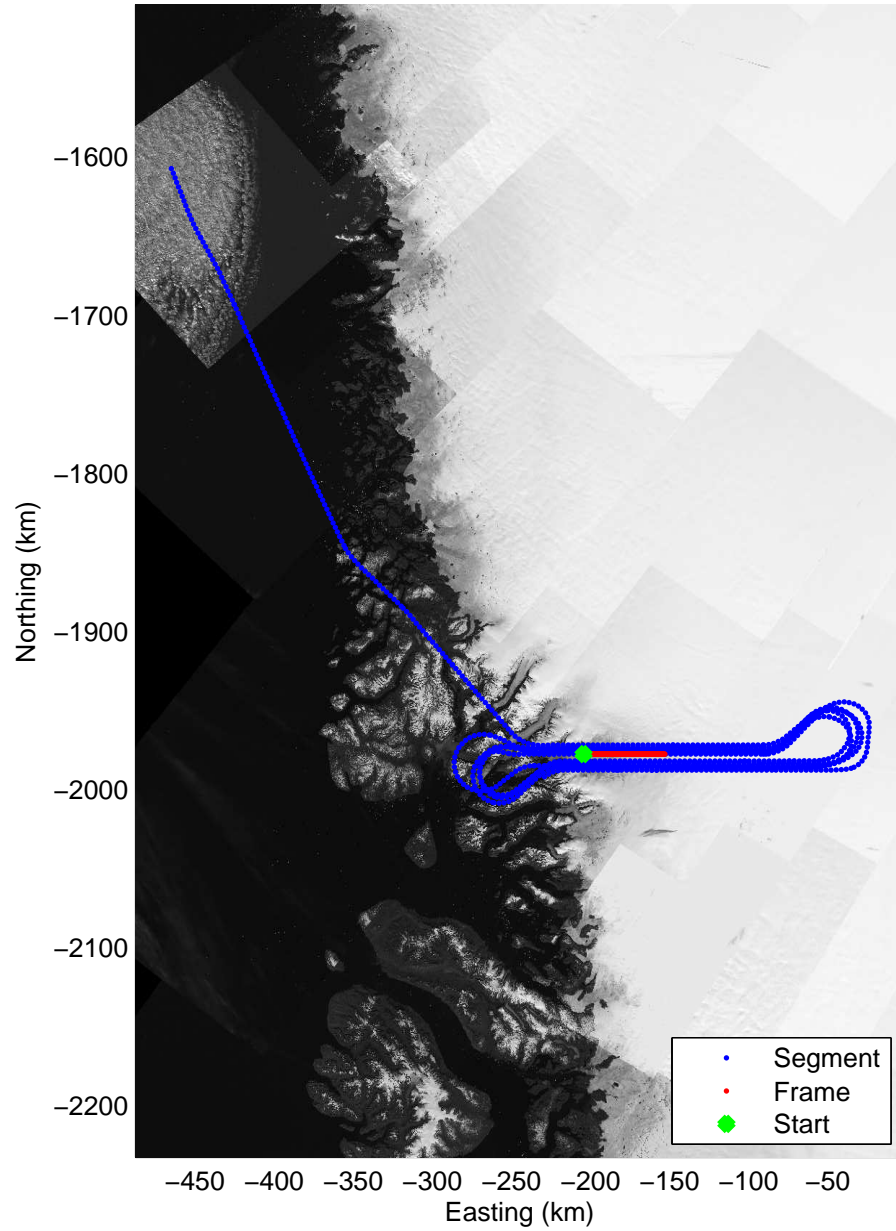

Polar Stereograph 70N/-45E