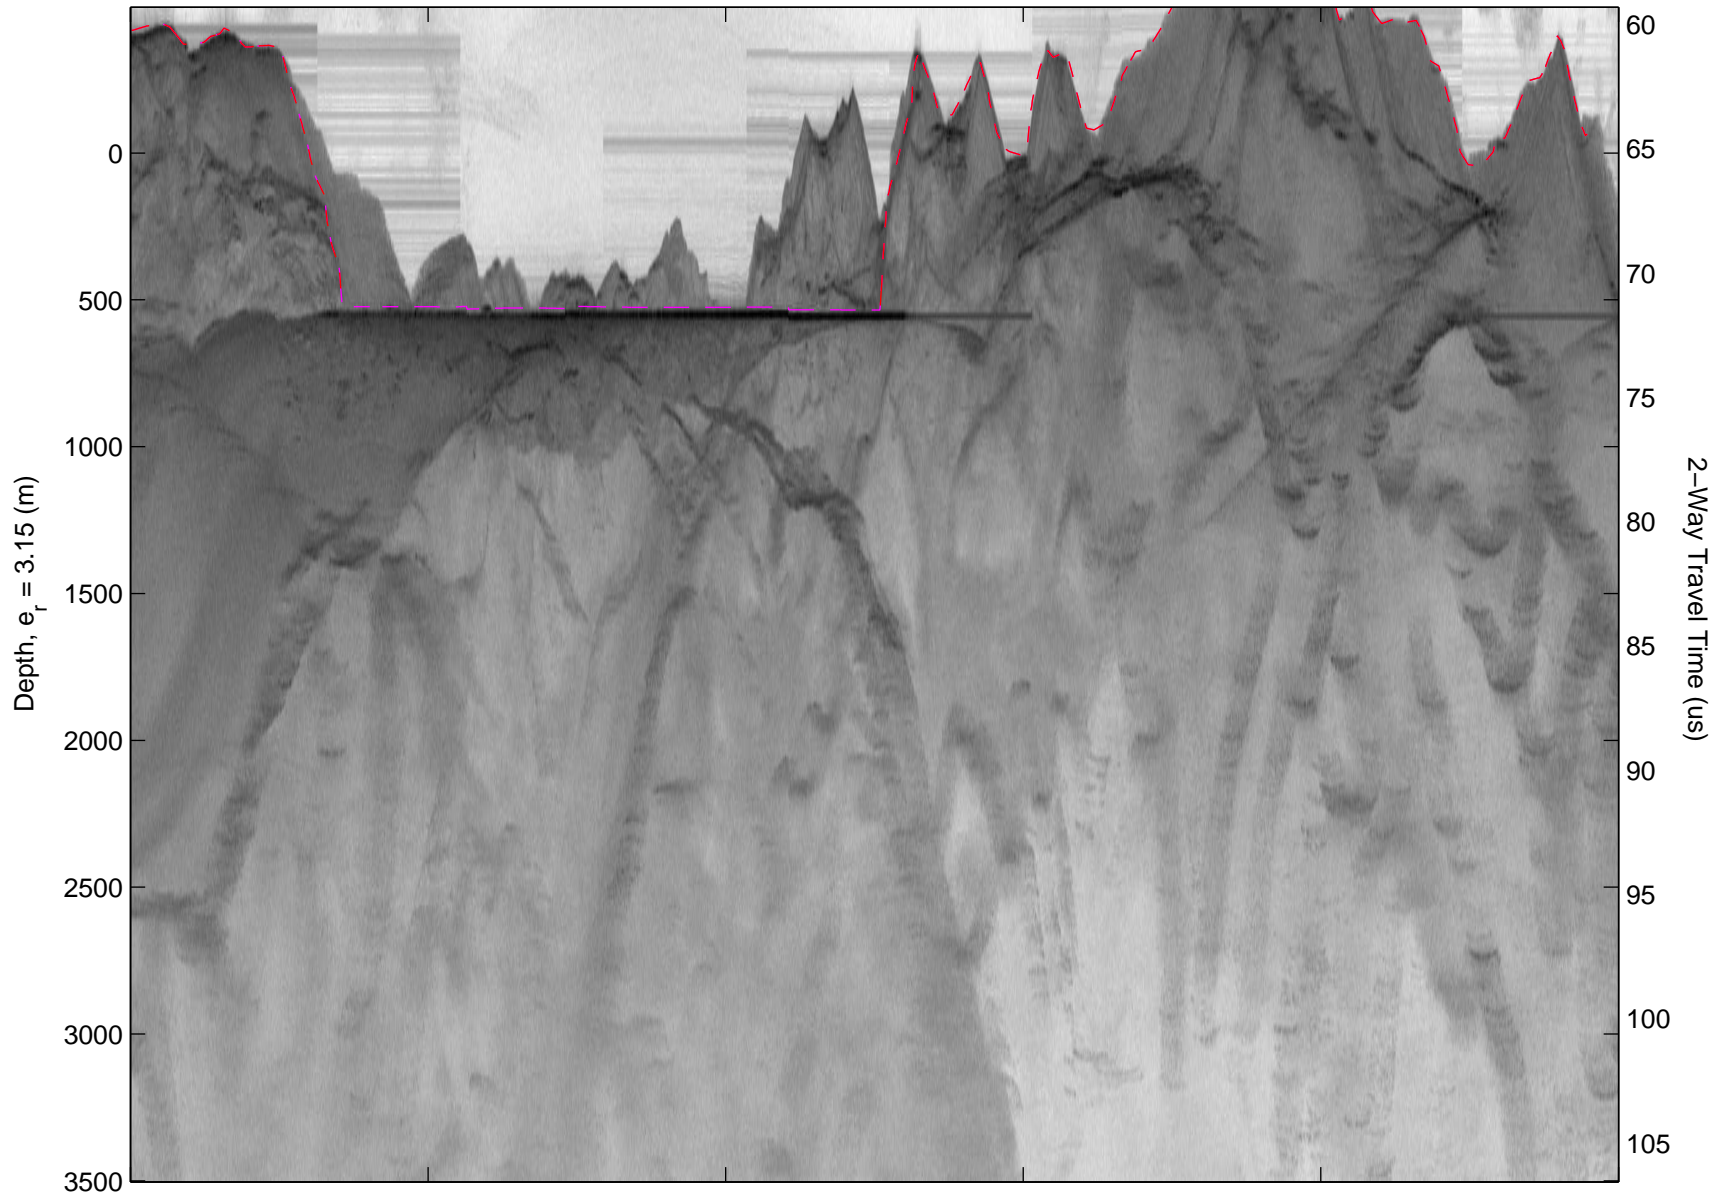

Data Frame ID: 20100409_01_028

0.00 km	10.42 km	20.82 km	Distance	31.23 km	41.64 km	52.05 km
71.722 N	71.683 N	71.618 N	Latitude	71.550 N	71.504 N	71.523 N
51.477 W	51.742 W	51.951 W	Longitude	52.154 W	52.401 W	52.681 W