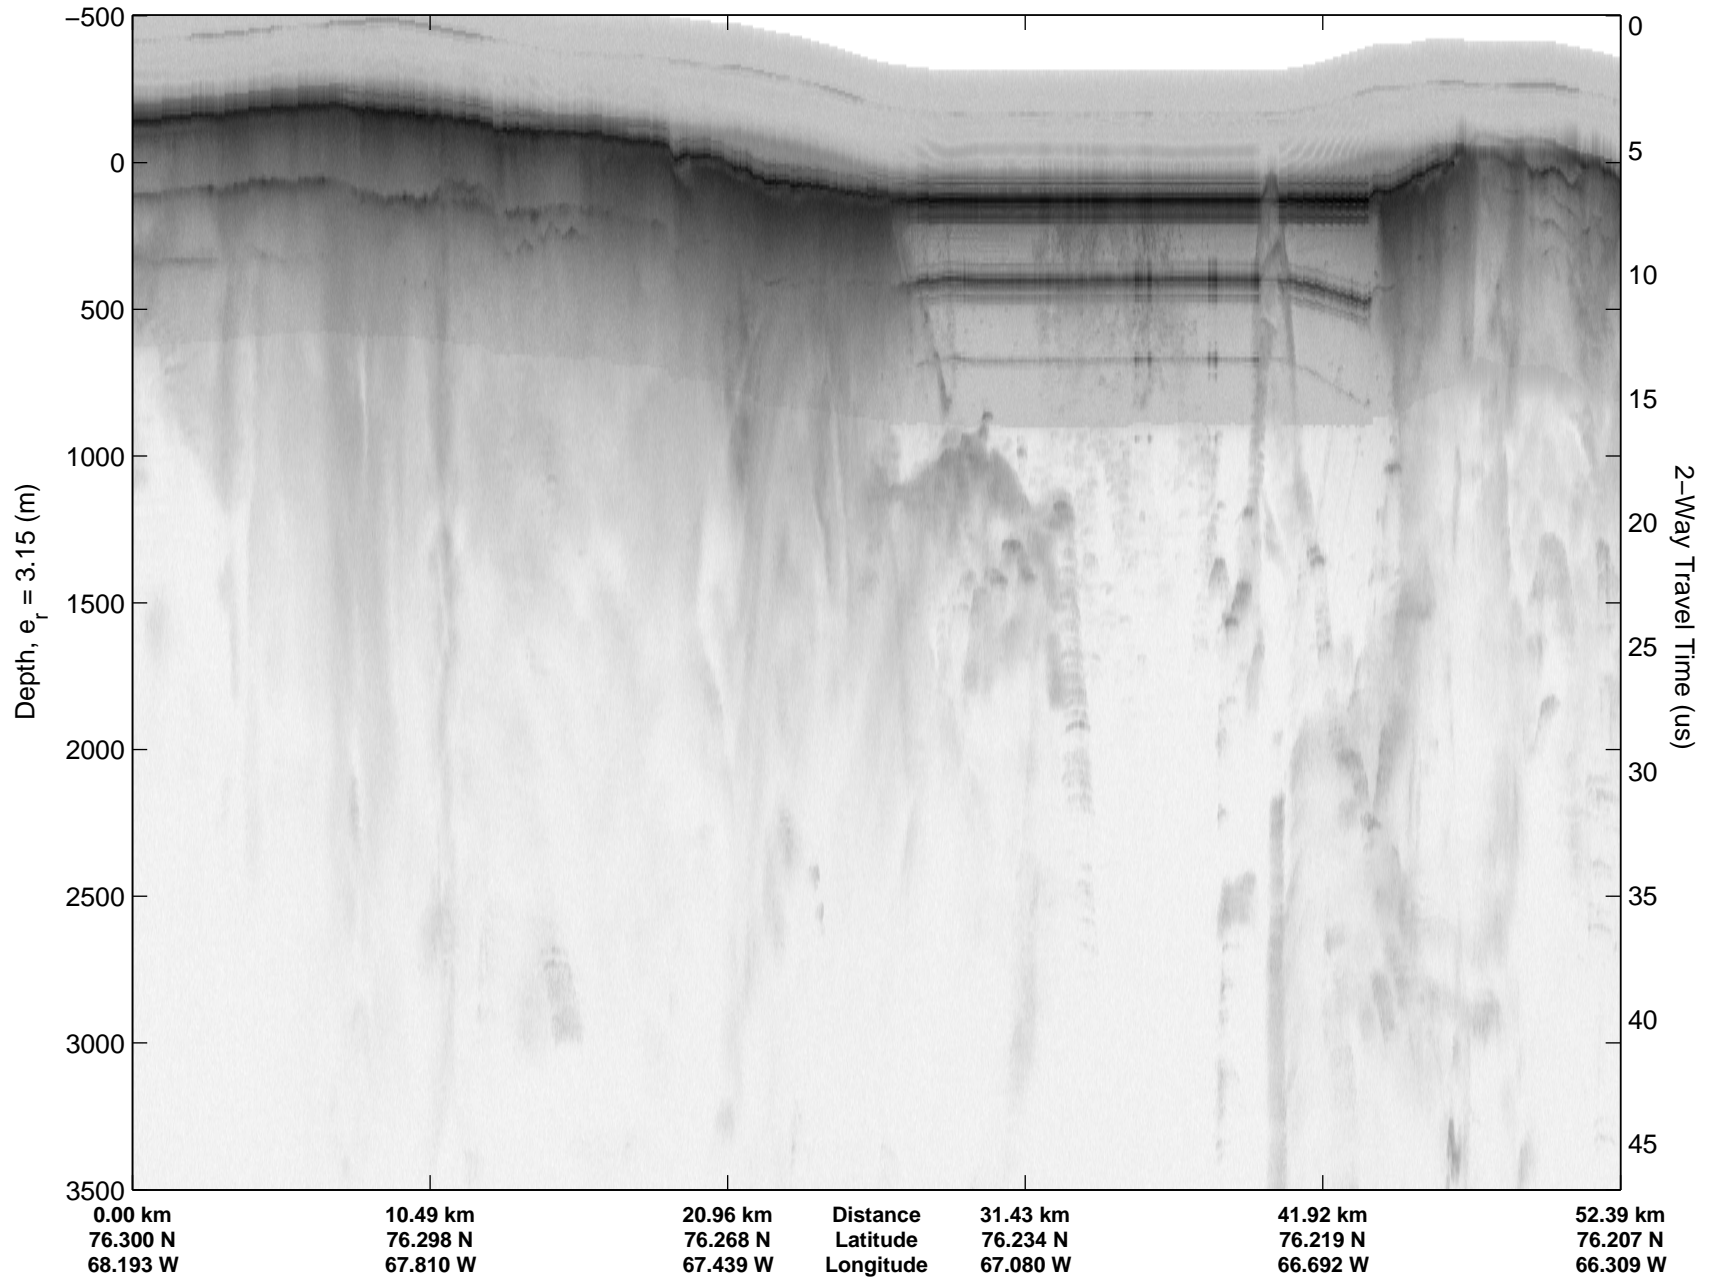

Data Frame ID: 20100402_01_003