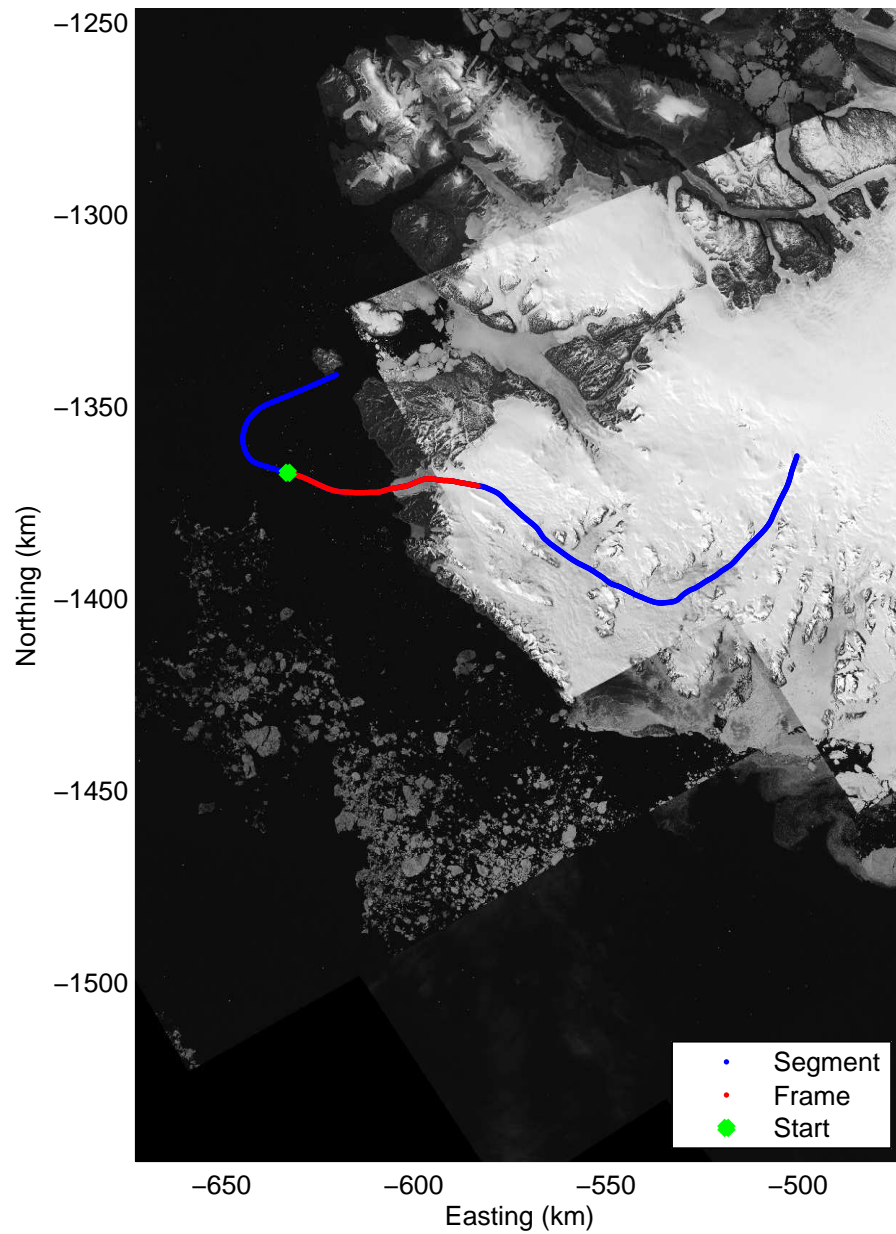

Data Frame ID: 20100402\_01\_001

Data Frame ID: 20100402\_01\_001

Polar Stereograph 70N/-45E

Data Frame ID: 20100402\_01\_002

0.00 km  
76.149 N  
69.902 W

10.45 km  
76.154 N  
69.514 W

20.88 km  
76.180 N  
69.142 W

20.88 km  
76.180 N  
69.142 W

Distance  
Latitude  
Longitude

31.32 km  
76.230 N  
68.814 W

41.75 km  
76.280 N  
68.498 W

52.18 km  
76.304 N  
68.121 W

Data Frame ID: 20100402\_01\_003

Data Frame ID: 20100402\_01\_003

Data Frame ID: 20100402\_01\_004

0.00 km  
76.209 N  
66.383 W

13.41 km  
76.221 N  
65.896 W

26.82 km  
76.314 N  
65.585 W

Distance  
Latitude  
Longitude

40.24 km  
76.419 N  
65.354 W

53.65 km  
76.533 N  
65.236 W

67.04 km  
76.651 N  
65.232 W

Data Frame ID: 20100402\_01\_004

0.00 km	13.41 km	26.82 km	Distance	40.24 km	53.65 km	67.04 km
76.209 N	76.221 N	76.314 N	Latitude	76.419 N	76.533 N	76.651 N
66.383 W	65.896 W	65.585 W	Longitude	65.354 W	65.236 W	65.232 W