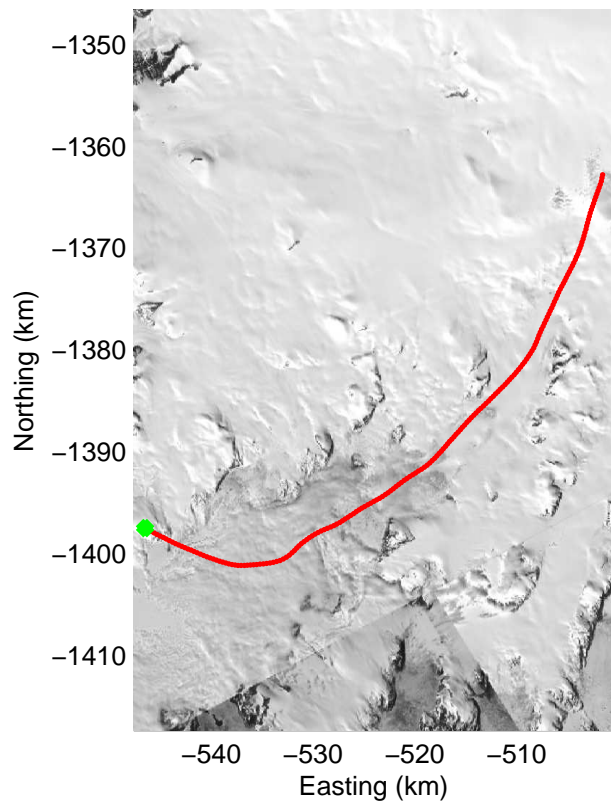

Data Frame ID: 20100402\_01\_001

Data Frame ID: 20100402\_01\_001

Polar Stereograph 70N/-45E

Data Frame ID: 20100402\_01\_002

0.00 km  
76.149 N  
69.902 W

10.45 km  
76.154 N  
69.514 W

20.88 km  
76.180 N  
69.142 W

20.88 km  
76.180 N  
69.142 W

Distance  
Latitude  
Longitude

31.32 km  
76.230 N  
68.814 W

41.75 km  
76.280 N  
68.498 W

52.18 km  
76.304 N  
68.121 W

Data Frame ID: 20100402\_01\_003

Data Frame ID: 20100402\_01\_003