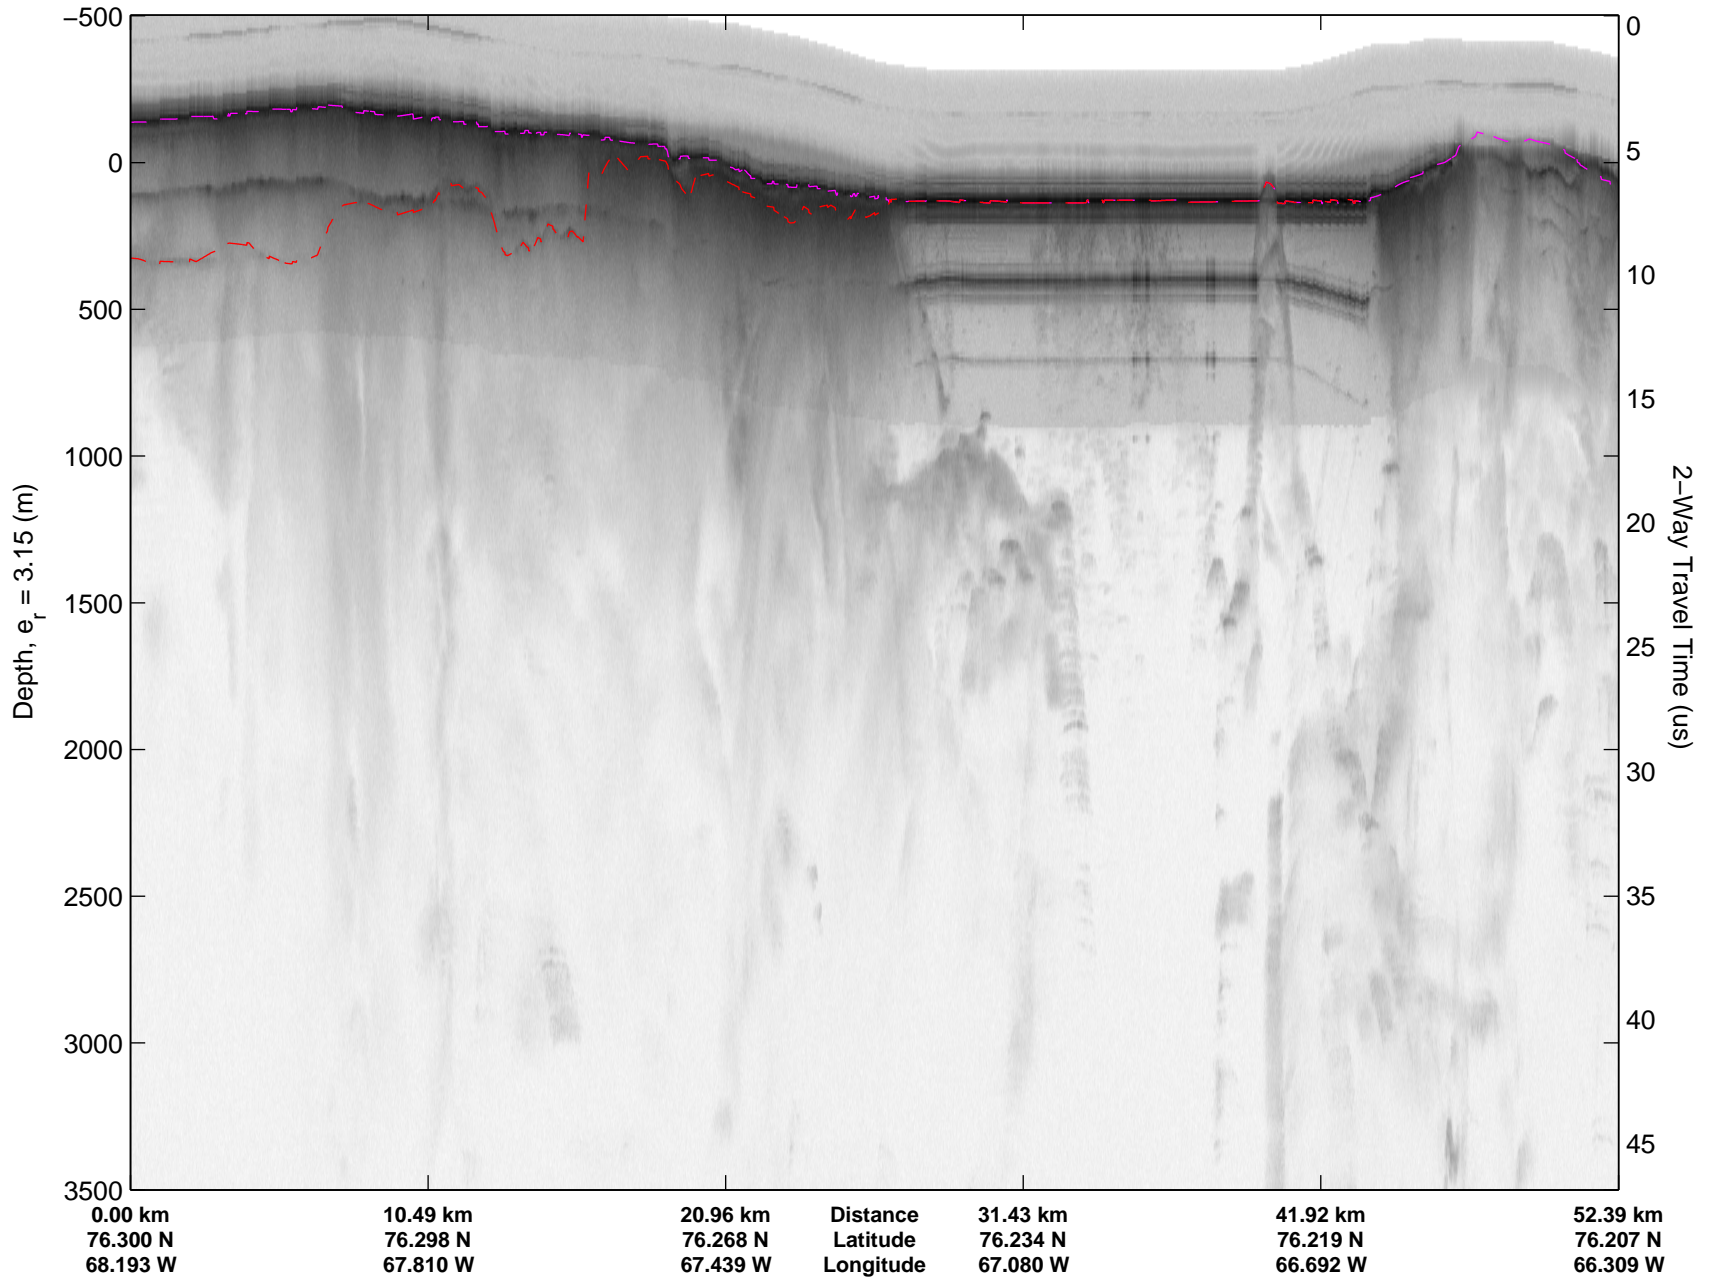

Data Frame ID: 20100402\_01\_001

Data Frame ID: 20100402\_01\_001

Polar Stereograph 70N/-45E

Data Frame ID: 20100402\_01\_002

0.00 km  
76.149 N  
69.902 W

10.45 km  
76.154 N  
69.514 W

20.88 km  
76.180 N  
69.142 W

20.88 km  
76.180 N  
69.142 W

Distance  
Latitude  
Longitude

31.32 km  
76.230 N  
68.814 W

41.75 km  
76.280 N  
68.498 W

52.18 km  
76.304 N  
68.121 W

Data Frame ID: 20100402\_01\_003

Data Frame ID: 20100402\_01\_003

Data Frame ID: 20100402\_01\_004

0.00 km  
76.209 N  
66.383 W

13.41 km  
76.221 N  
65.896 W

26.82 km  
76.314 N  
65.585 W

Distance  
Latitude  
Longitude

40.24 km  
76.419 N  
65.354 W

53.65 km  
76.533 N  
65.236 W

67.04 km  
76.651 N  
65.232 W

Data Frame ID: 20100402\_01\_004

0.00 km	13.41 km	26.82 km	Distance	40.24 km	53.65 km	67.04 km
76.209 N	76.221 N	76.314 N	Latitude	76.419 N	76.533 N	76.651 N
66.383 W	65.896 W	65.585 W	Longitude	65.354 W	65.236 W	65.232 W