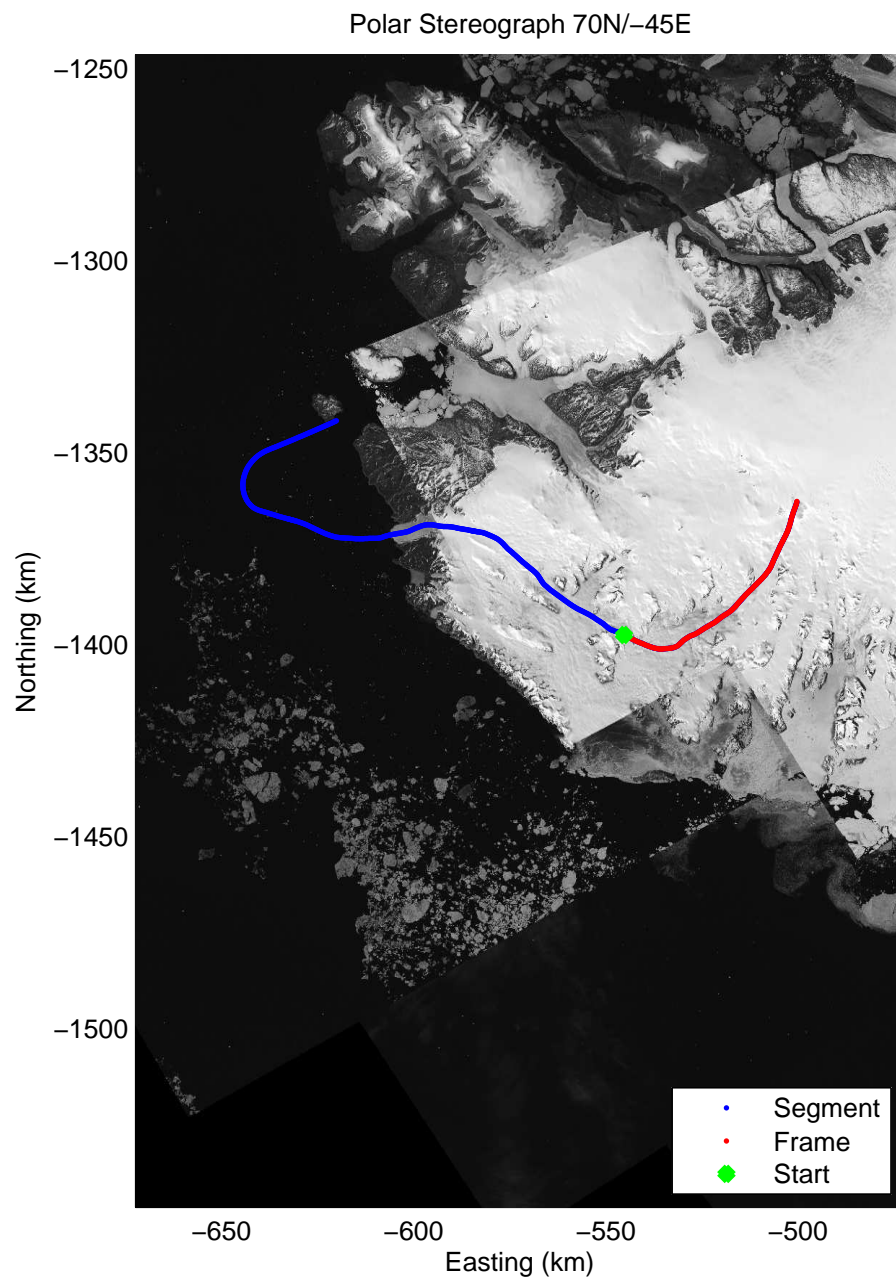

Data Frame ID: 20100402\_01\_001

Data Frame ID: 20100402\_01\_001

Polar Stereograph 70N/-45E

Data Frame ID: 20100402\_01\_002

0.00 km  
76.149 N  
69.902 W

10.45 km  
76.154 N  
69.514 W

20.88 km  
76.180 N  
69.142 W

20.88 km  
76.180 N  
69.142 W

Distance  
Latitude  
Longitude

31.32 km  
76.230 N  
68.814 W

41.75 km  
76.280 N  
68.498 W

52.18 km  
76.304 N  
68.121 W

Data Frame ID: 20100402\_01\_003

Data Frame ID: 20100402\_01\_003

Data Frame ID: 20100402\_01\_004

0.00 km  
76.209 N  
66.383 W

13.41 km  
76.221 N  
65.896 W

26.82 km  
76.314 N  
65.585 W

Distance  
Latitude  
Longitude

40.24 km  
76.419 N  
65.354 W

53.65 km  
76.533 N  
65.236 W

67.04 km  
76.651 N  
65.232 W

Data Frame ID: 20100402\_01\_004

0.00 km	13.41 km	26.82 km	Distance	40.24 km	53.65 km	67.04 km
76.209 N	76.221 N	76.314 N	Latitude	76.419 N	76.533 N	76.651 N
66.383 W	65.896 W	65.585 W	Longitude	65.354 W	65.236 W	65.232 W