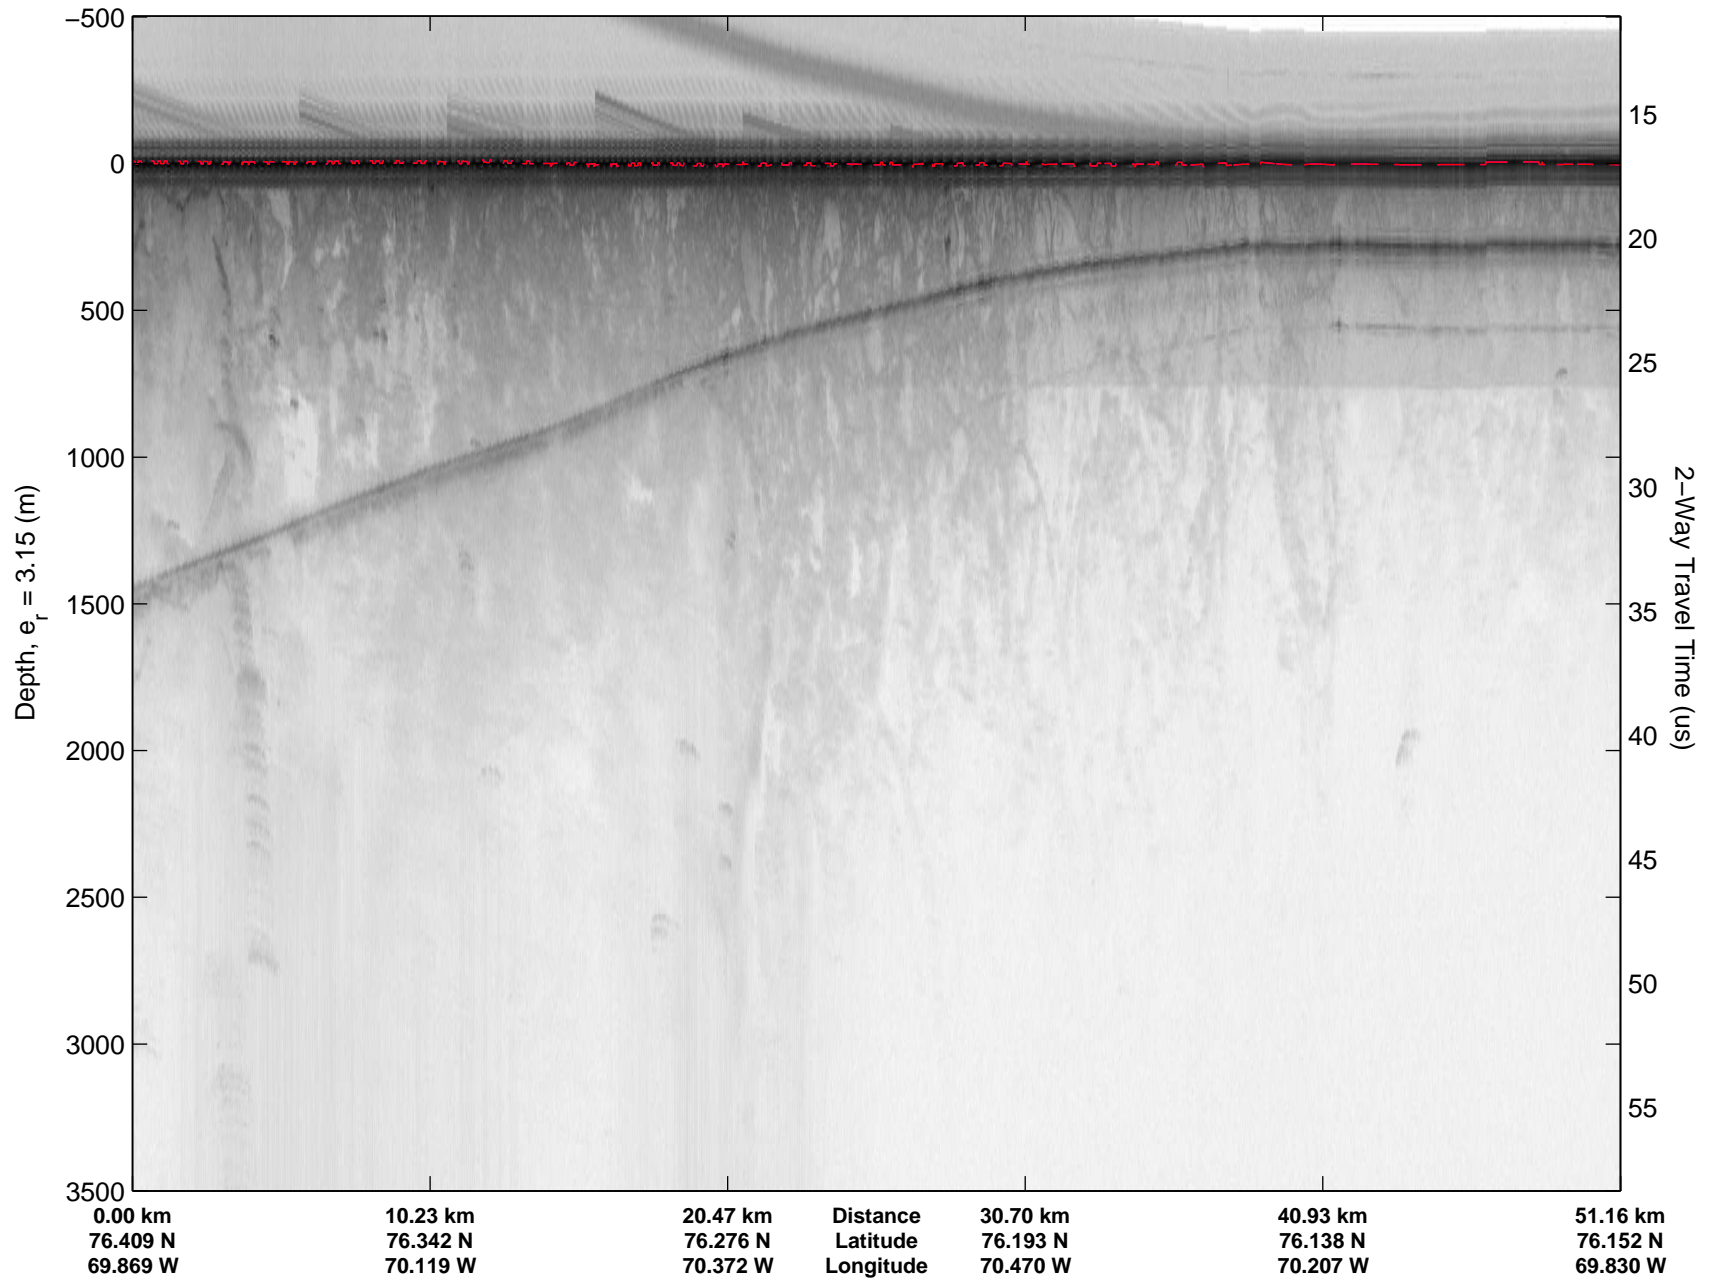

Data Frame ID: 20100402\_01\_001

Data Frame ID: 20100402\_01\_001

Polar Stereograph 70N/-45E

Data Frame ID: 20100402\_01\_002

0.00 km  
76.149 N  
69.902 W

10.45 km  
76.154 N  
69.514 W

20.88 km  
76.180 N  
69.142 W

20.88 km  
76.180 N  
69.142 W

Distance  
Latitude  
Longitude

31.32 km  
76.230 N  
68.814 W

41.75 km  
76.280 N  
68.498 W

52.18 km  
76.304 N  
68.121 W

Data Frame ID: 20100402\_01\_003

Data Frame ID: 20100402\_01\_003

Data Frame ID: 20100402\_01\_004

0.00 km  
76.209 N  
66.383 W

13.41 km  
76.221 N  
65.896 W

26.82 km  
76.314 N  
65.585 W

Distance  
Latitude  
Longitude

40.24 km  
76.419 N  
65.354 W

53.65 km  
76.533 N  
65.236 W

67.04 km  
76.651 N  
65.232 W

Data Frame ID: 20100402\_01\_004

0.00 km	13.41 km	26.82 km	Distance	40.24 km	53.65 km	67.04 km
76.209 N	76.221 N	76.314 N	Latitude	76.419 N	76.533 N	76.651 N
66.383 W	65.896 W	65.585 W	Longitude	65.354 W	65.236 W	65.232 W