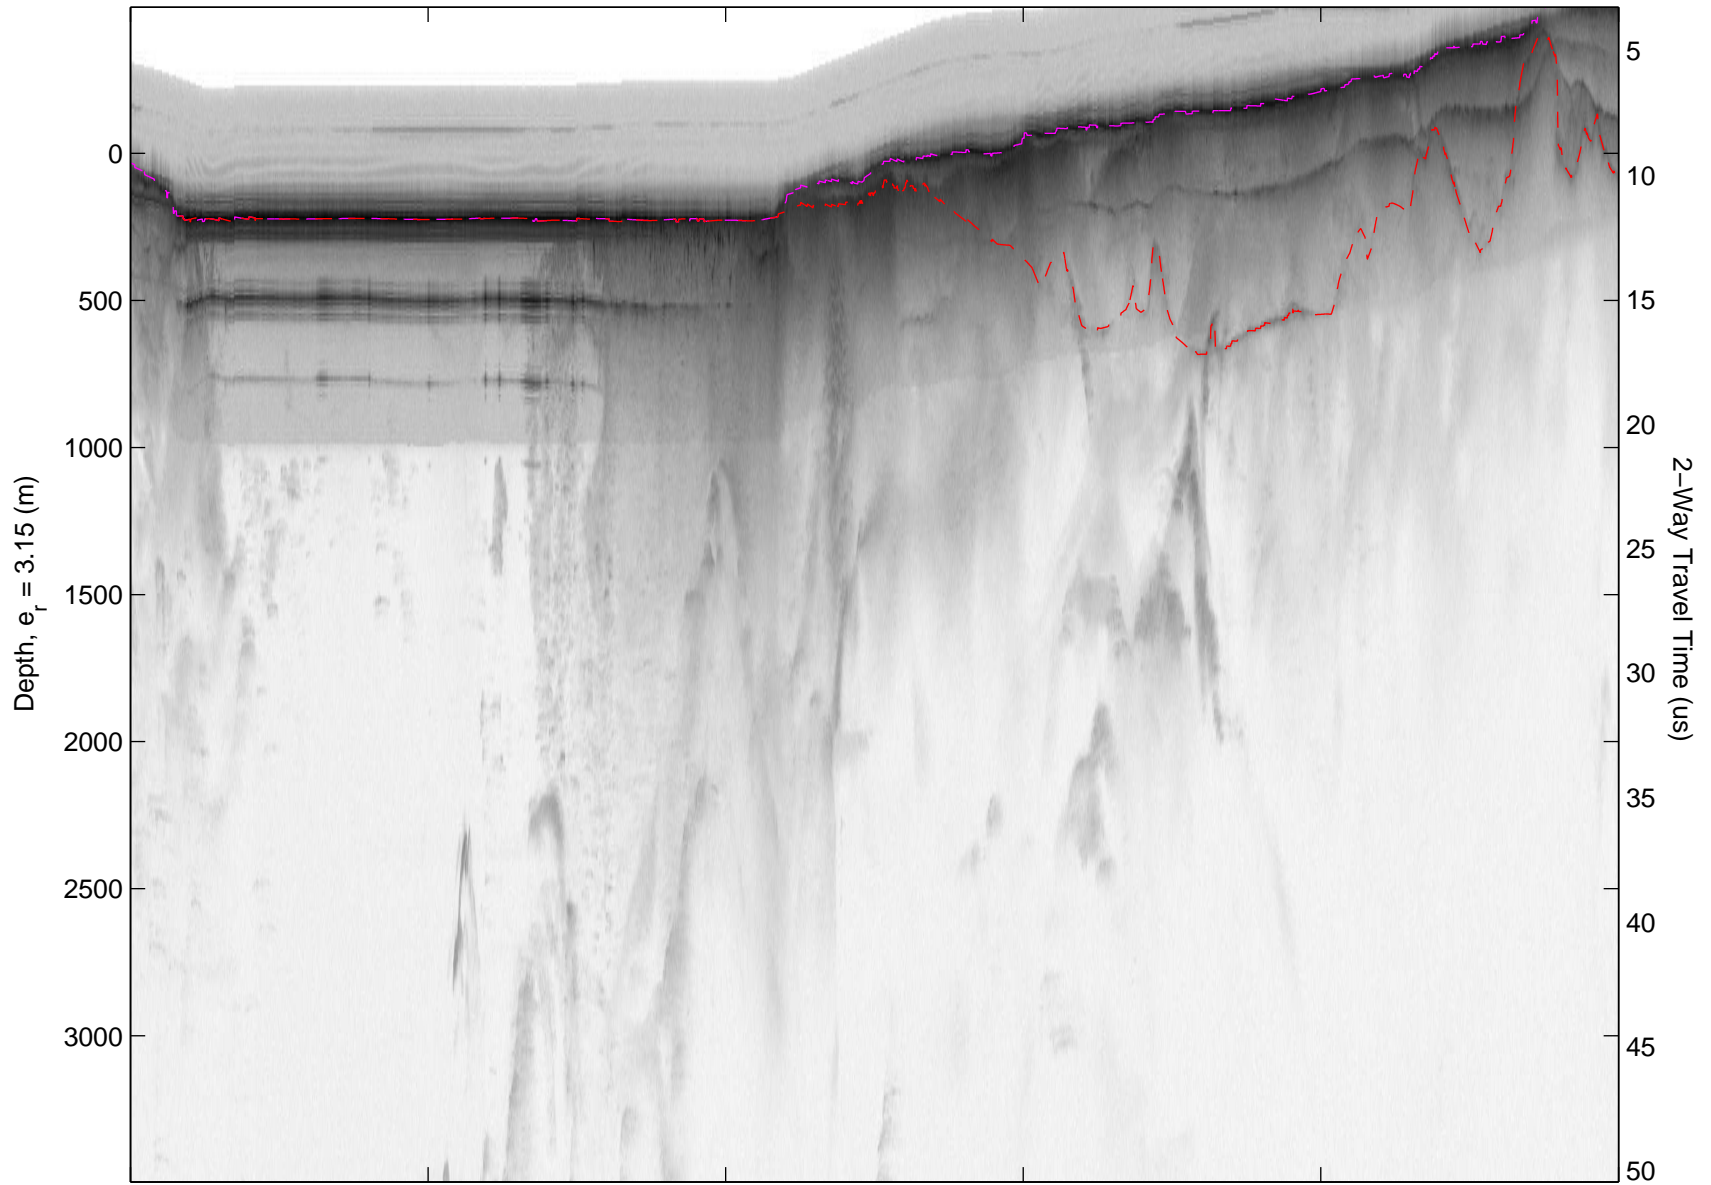

Data Frame ID: 20100402_01_004

0.00 km	13.41 km	26.82 km	Distance	40.24 km	53.65 km	67.04 km
76.209 N	76.221 N	76.314 N	Latitude	76.419 N	76.533 N	76.651 N
66.383 W	65.896 W	65.585 W	Longitude	65.354 W	65.236 W	65.232 W