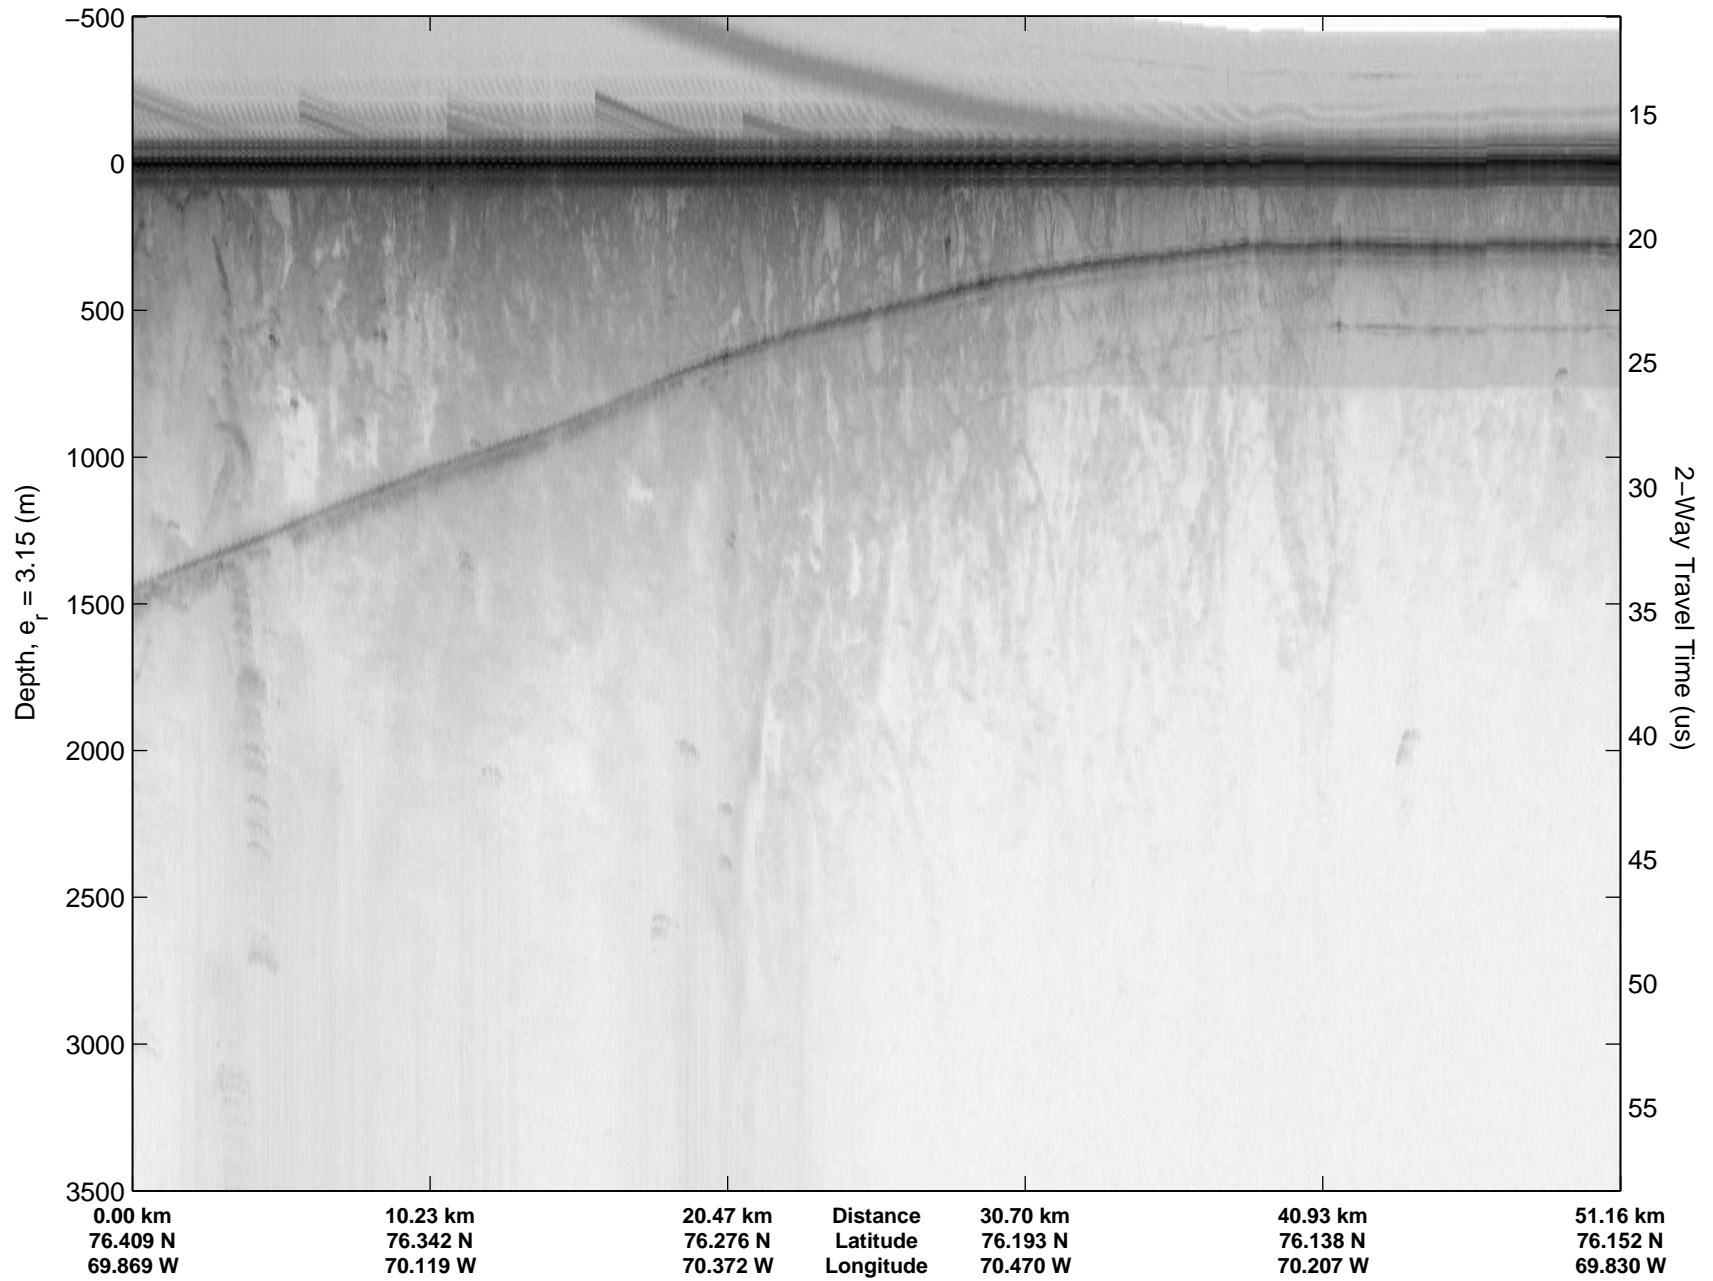

Data Frame ID: 20100402\_01\_001

Data Frame ID: 20100402\_01\_001

Polar Stereograph 70N/-45E

Data Frame ID: 20100402\_01\_002

0.00 km  
76.149 N  
69.902 W

10.45 km  
76.154 N  
69.514 W

20.88 km  
76.180 N  
69.142 W

20.88 km  
76.180 N  
69.142 W

Distance  
Latitude  
Longitude

31.32 km  
76.230 N  
68.814 W

41.75 km  
76.280 N  
68.498 W

52.18 km  
76.304 N  
68.121 W

Data Frame ID: 20100402\_01\_003

Data Frame ID: 20100402\_01\_003

Data Frame ID: 20100402\_01\_004

0.00 km  
76.209 N  
66.383 W

13.41 km  
76.221 N  
65.896 W

26.82 km  
76.314 N  
65.585 W

Distance  
Latitude  
Longitude

40.24 km  
76.419 N  
65.354 W

53.65 km  
76.533 N  
65.236 W

67.04 km  
76.651 N  
65.232 W

Data Frame ID: 20100402\_01\_004

0.00 km	13.41 km	26.82 km	Distance	40.24 km	53.65 km	67.04 km
76.209 N	76.221 N	76.314 N	Latitude	76.419 N	76.533 N	76.651 N
66.383 W	65.896 W	65.585 W	Longitude	65.354 W	65.236 W	65.232 W