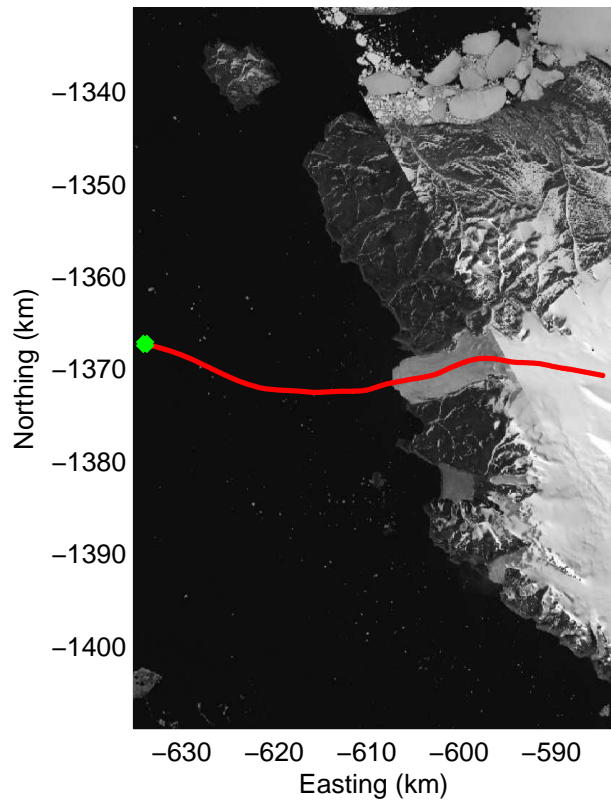

Data Frame ID: 20100402\_01\_001

Data Frame ID: 20100402\_01\_001

Polar Stereograph 70N/-45E

Data Frame ID: 20100402\_01\_002

0.00 km  
76.149 N  
69.902 W

10.45 km  
76.154 N  
69.514 W

20.88 km  
76.180 N  
69.142 W

Distance  
Latitude  
Longitude

31.32 km  
76.230 N  
68.814 W

41.75 km  
76.280 N  
68.498 W

52.18 km  
76.304 N  
68.121 W

Data Frame ID: 20100402\_01\_002

0.00 km  
76.149 N  
69.902 W

10.45 km  
76.154 N  
69.514 W

Data Frame ID: 20100402\_01\_004

0.00 km  
76.209 N  
66.383 W

13.41 km  
76.221 N  
65.896 W

26.82 km  
76.314 N  
65.585 W

Distance  
Latitude  
Longitude

40.24 km  
76.419 N  
65.354 W

53.65 km  
76.533 N  
65.236 W

67.04 km  
76.651 N  
65.232 W

Data Frame ID: 20100402\_01\_004

0.00 km	13.41 km	26.82 km	Distance	40.24 km	53.65 km	67.04 km
76.209 N	76.221 N	76.314 N	Latitude	76.419 N	76.533 N	76.651 N
66.383 W	65.896 W	65.585 W	Longitude	65.354 W	65.236 W	65.232 W