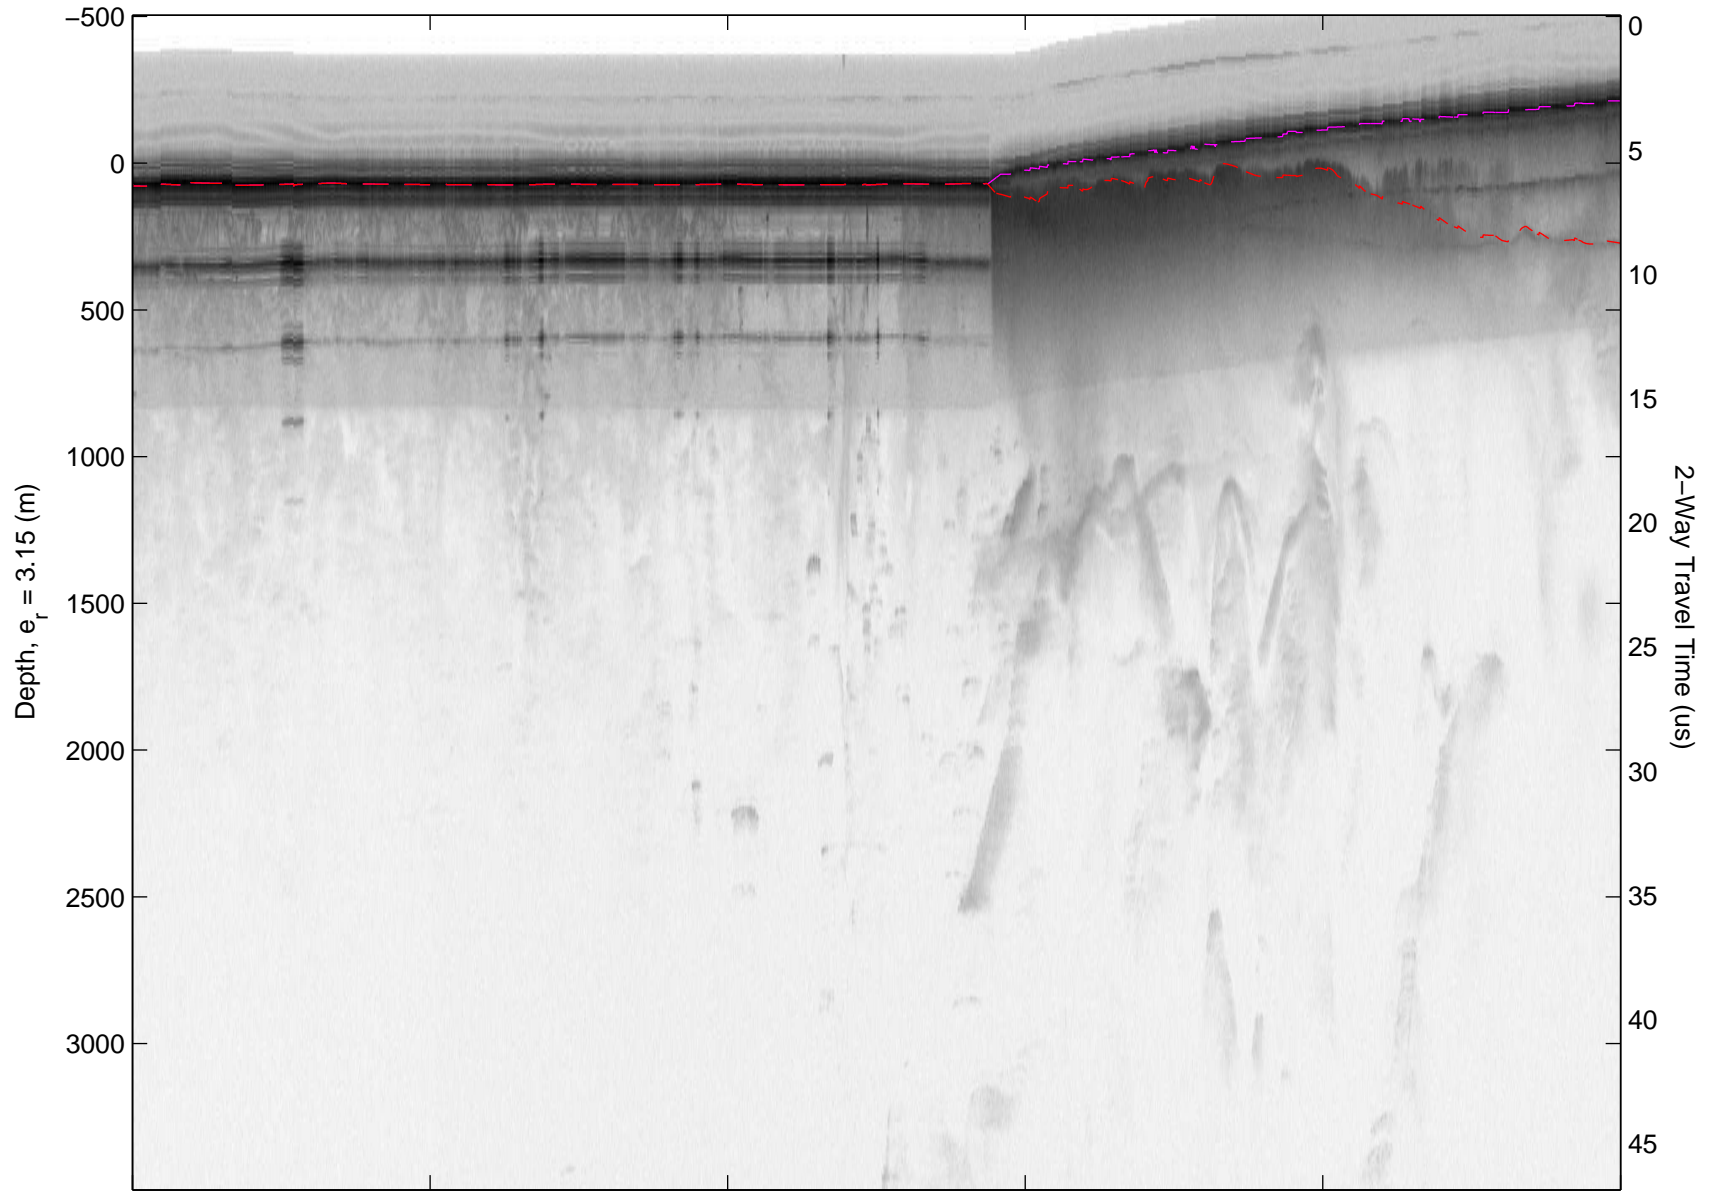

Data Frame ID: 20100402_01_002

0.00 km
76.149 N
69.902 W

10.45 km
76.154 N
69.514 W

20.88 km
76.180 N
69.142 W

Distance
Latitude
Longitude

31.32 km
76.230 N
68.814 W

41.75 km
76.280 N
68.498 W

52.18 km
76.304 N
68.121 W