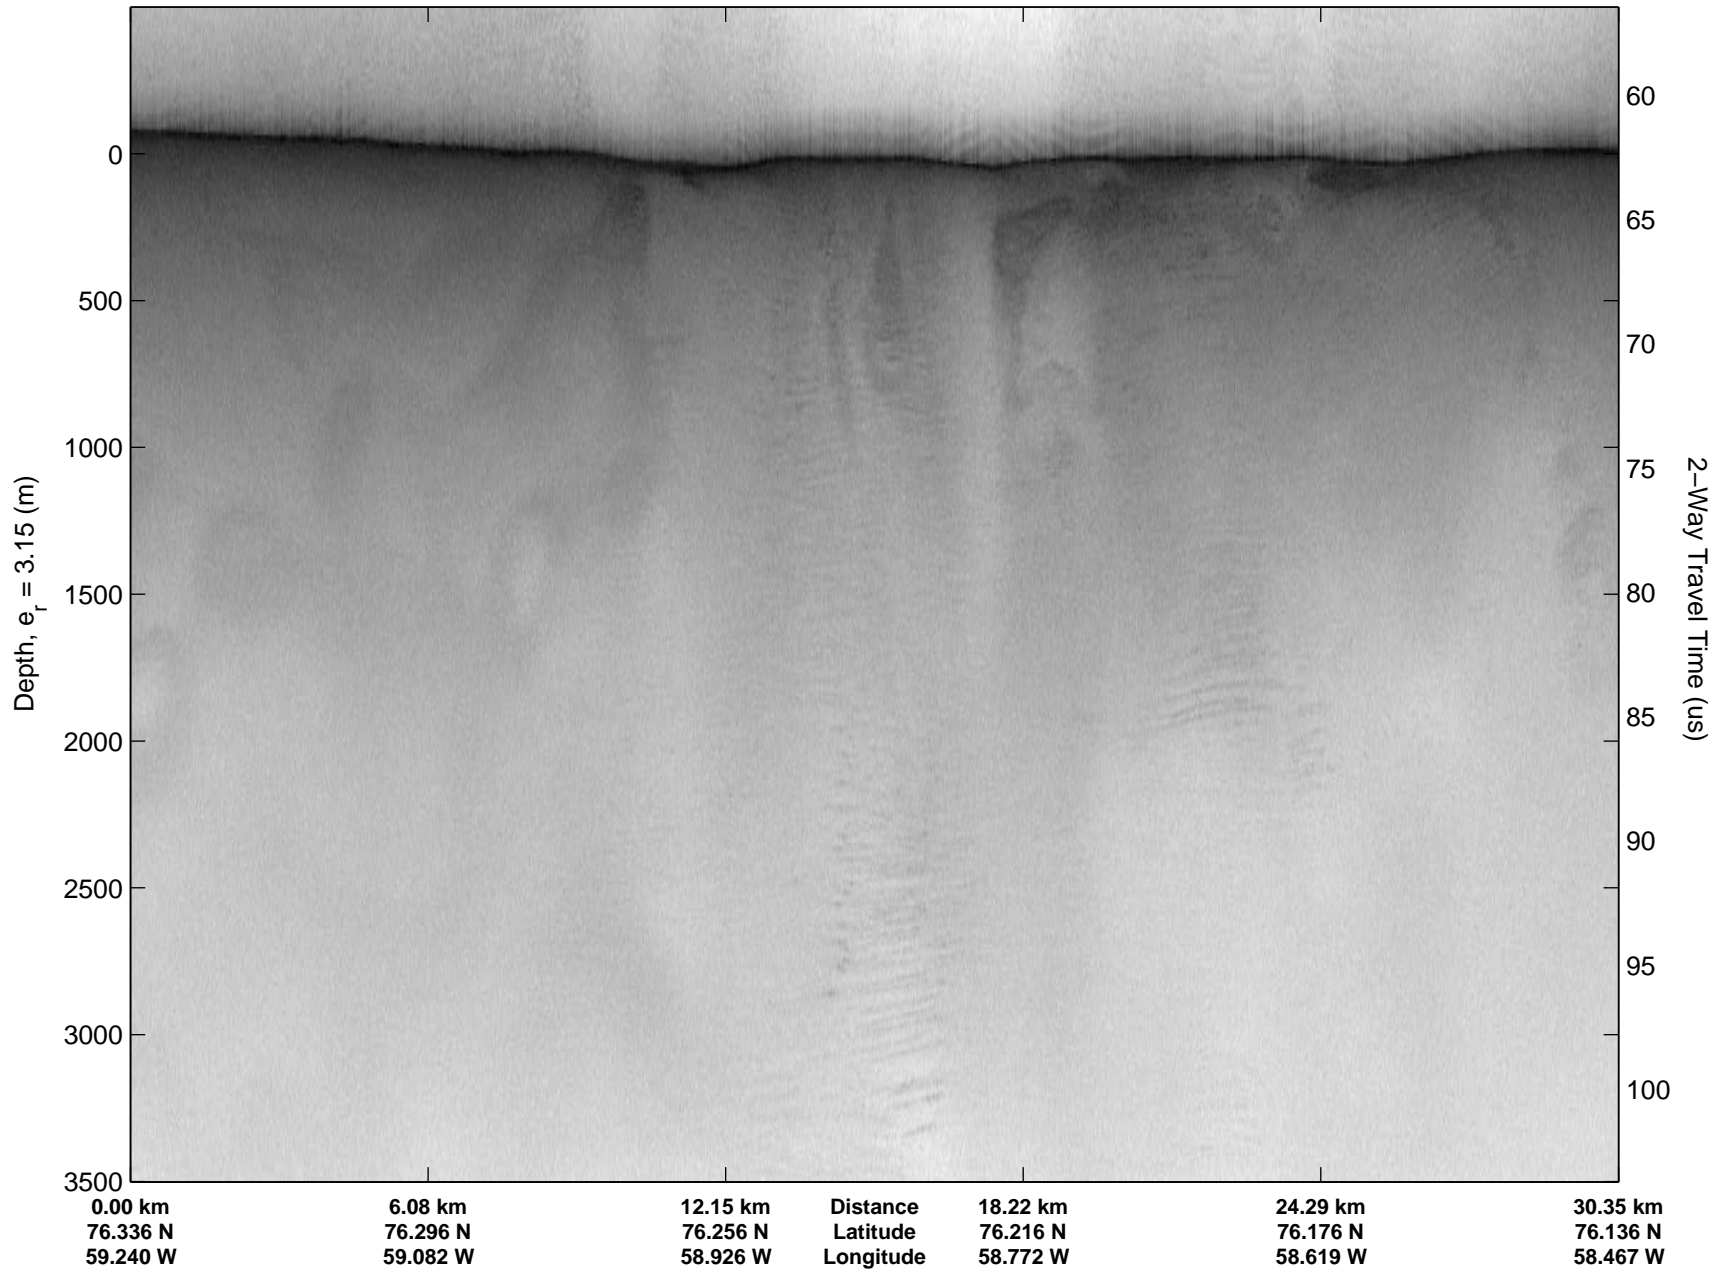

Polar Stereograph 70N/-45E

Data Frame ID: 20100329_02_001

Data Frame ID: 20100329_02_001

0.00 km	6.08 km	12.15 km	Distance	18.22 km	24.29 km	30.35 km
76.336 N	76.296 N	76.256 N	Latitude	76.216 N	76.176 N	76.136 N
59.240 W	59.082 W	58.926 W	Longitude	58.772 W	58.619 W	58.467 W