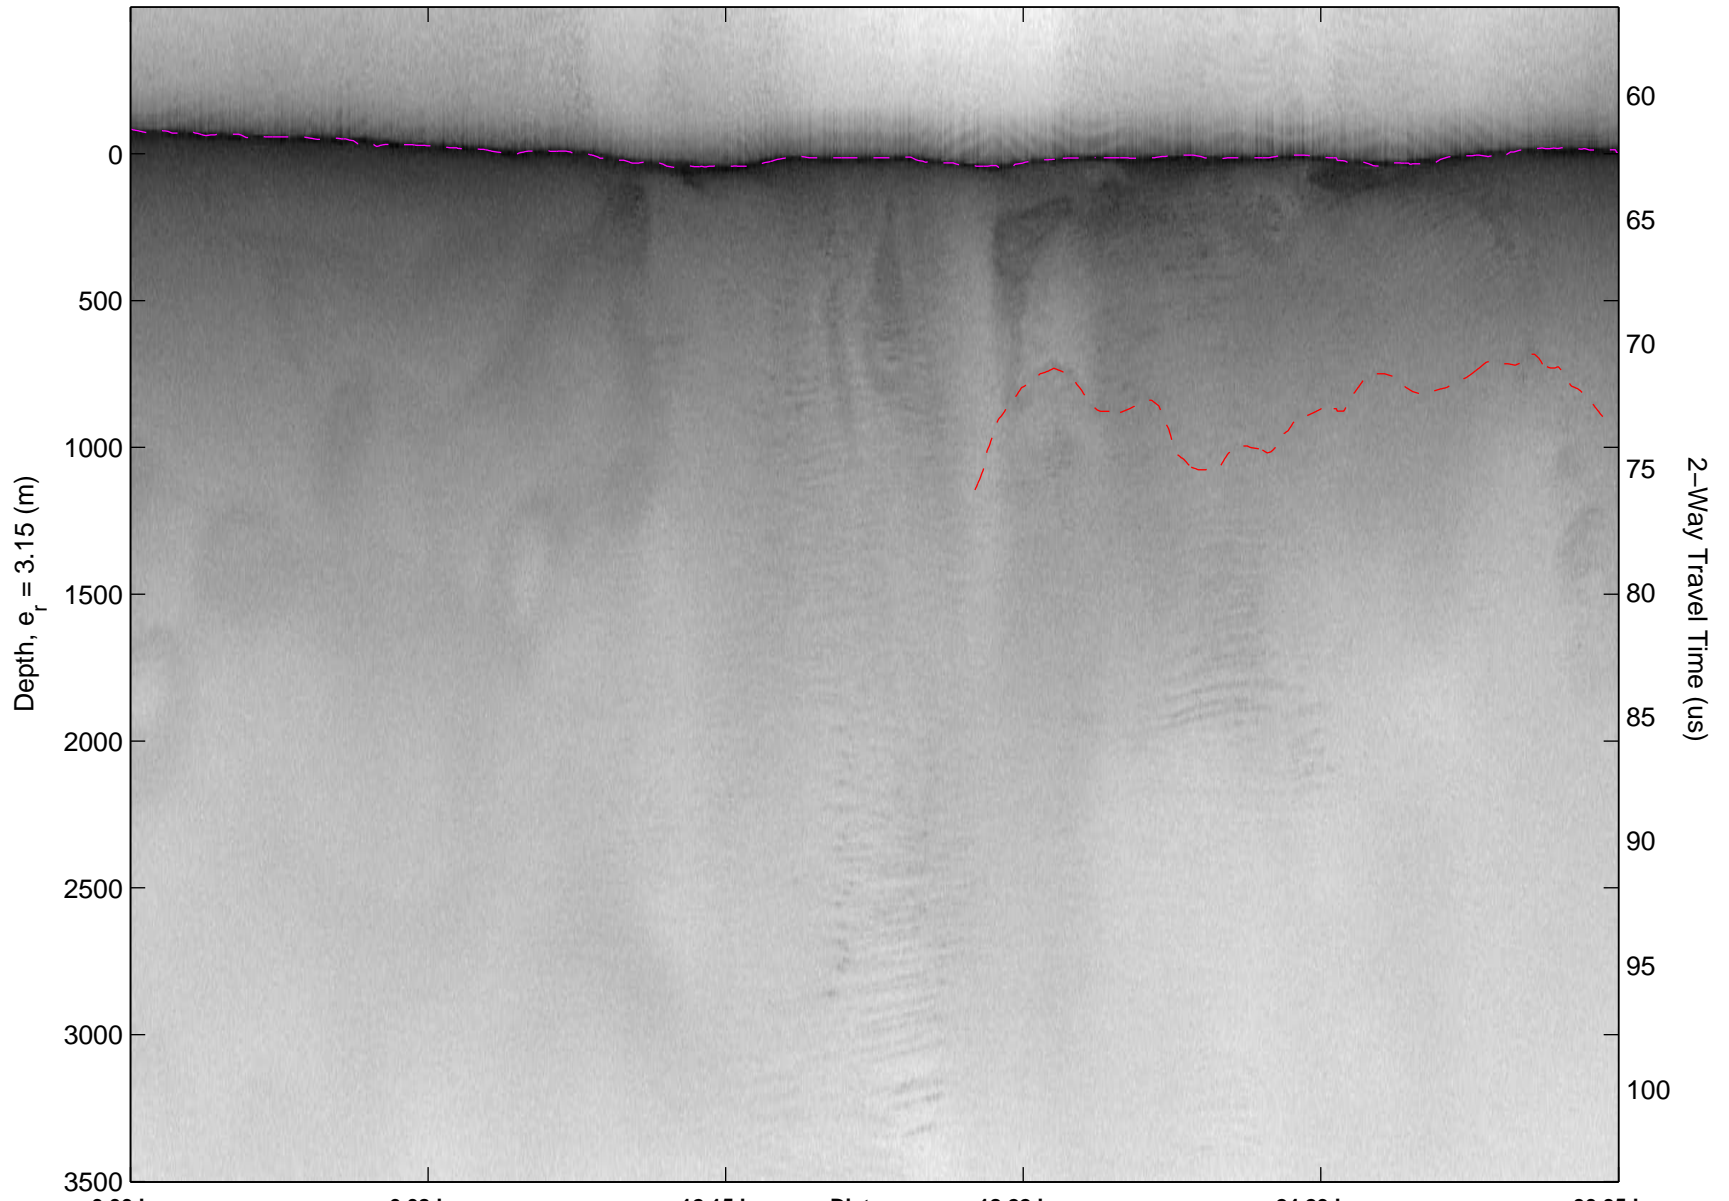

Polar Stereograph 70N/-45E

Data Frame ID: 20100329_02_001

Data Frame ID: 20100329_02_001

0.00 km	6.08 km	12.15 km	Distance	18.22 km	24.29 km	30.35 km
76.336 N	76.296 N	76.256 N	Latitude	76.216 N	76.176 N	76.136 N
59.240 W	59.082 W	58.926 W	Longitude	58.772 W	58.619 W	58.467 W