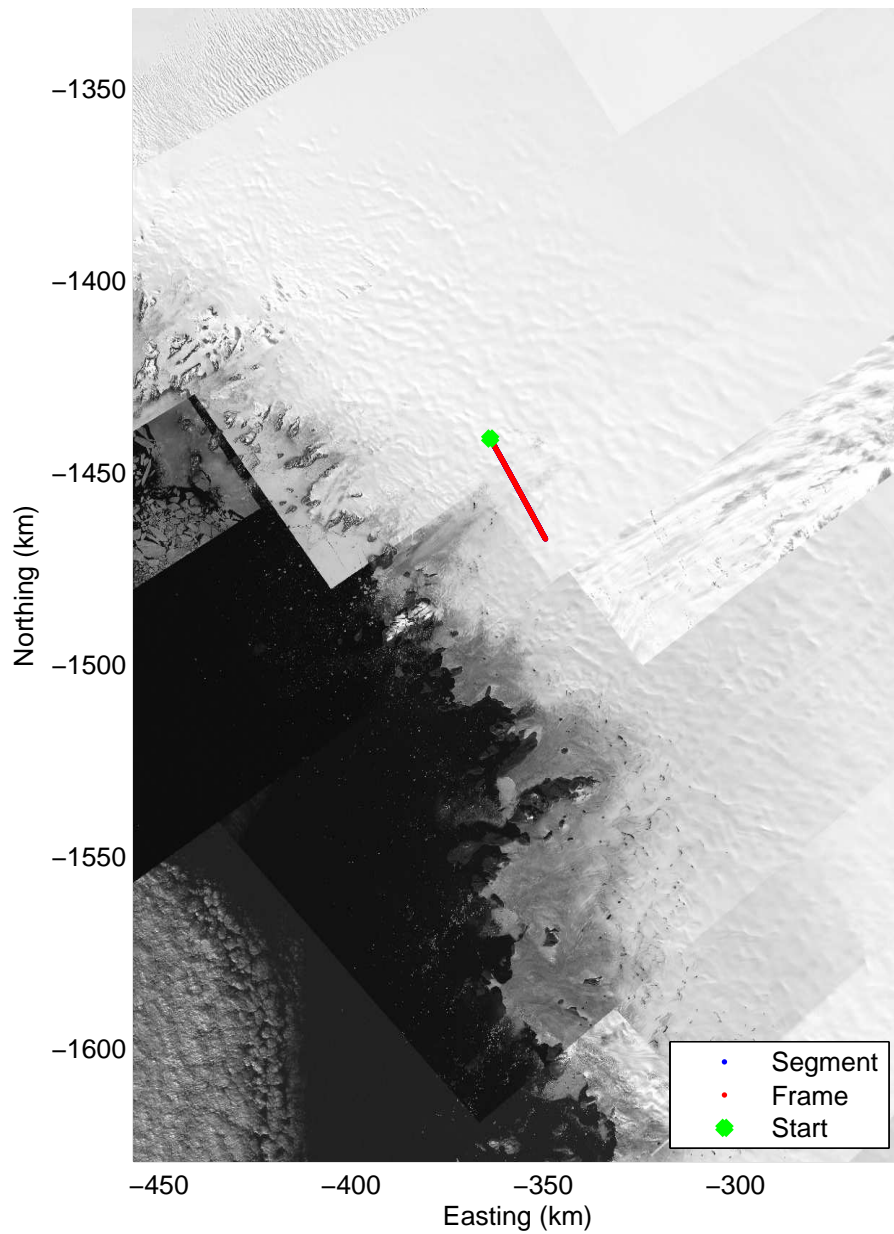

Polar Stereograph 70N/-45E

Data Frame ID: 20100329_02_001

Data Frame ID: 20100329_02_001

0.00 km	6.08 km	12.15 km	Distance	18.22 km	24.29 km	30.35 km
76.336 N	76.296 N	76.256 N	Latitude	76.216 N	76.176 N	76.136 N
59.240 W	59.082 W	58.926 W	Longitude	58.772 W	58.619 W	58.467 W