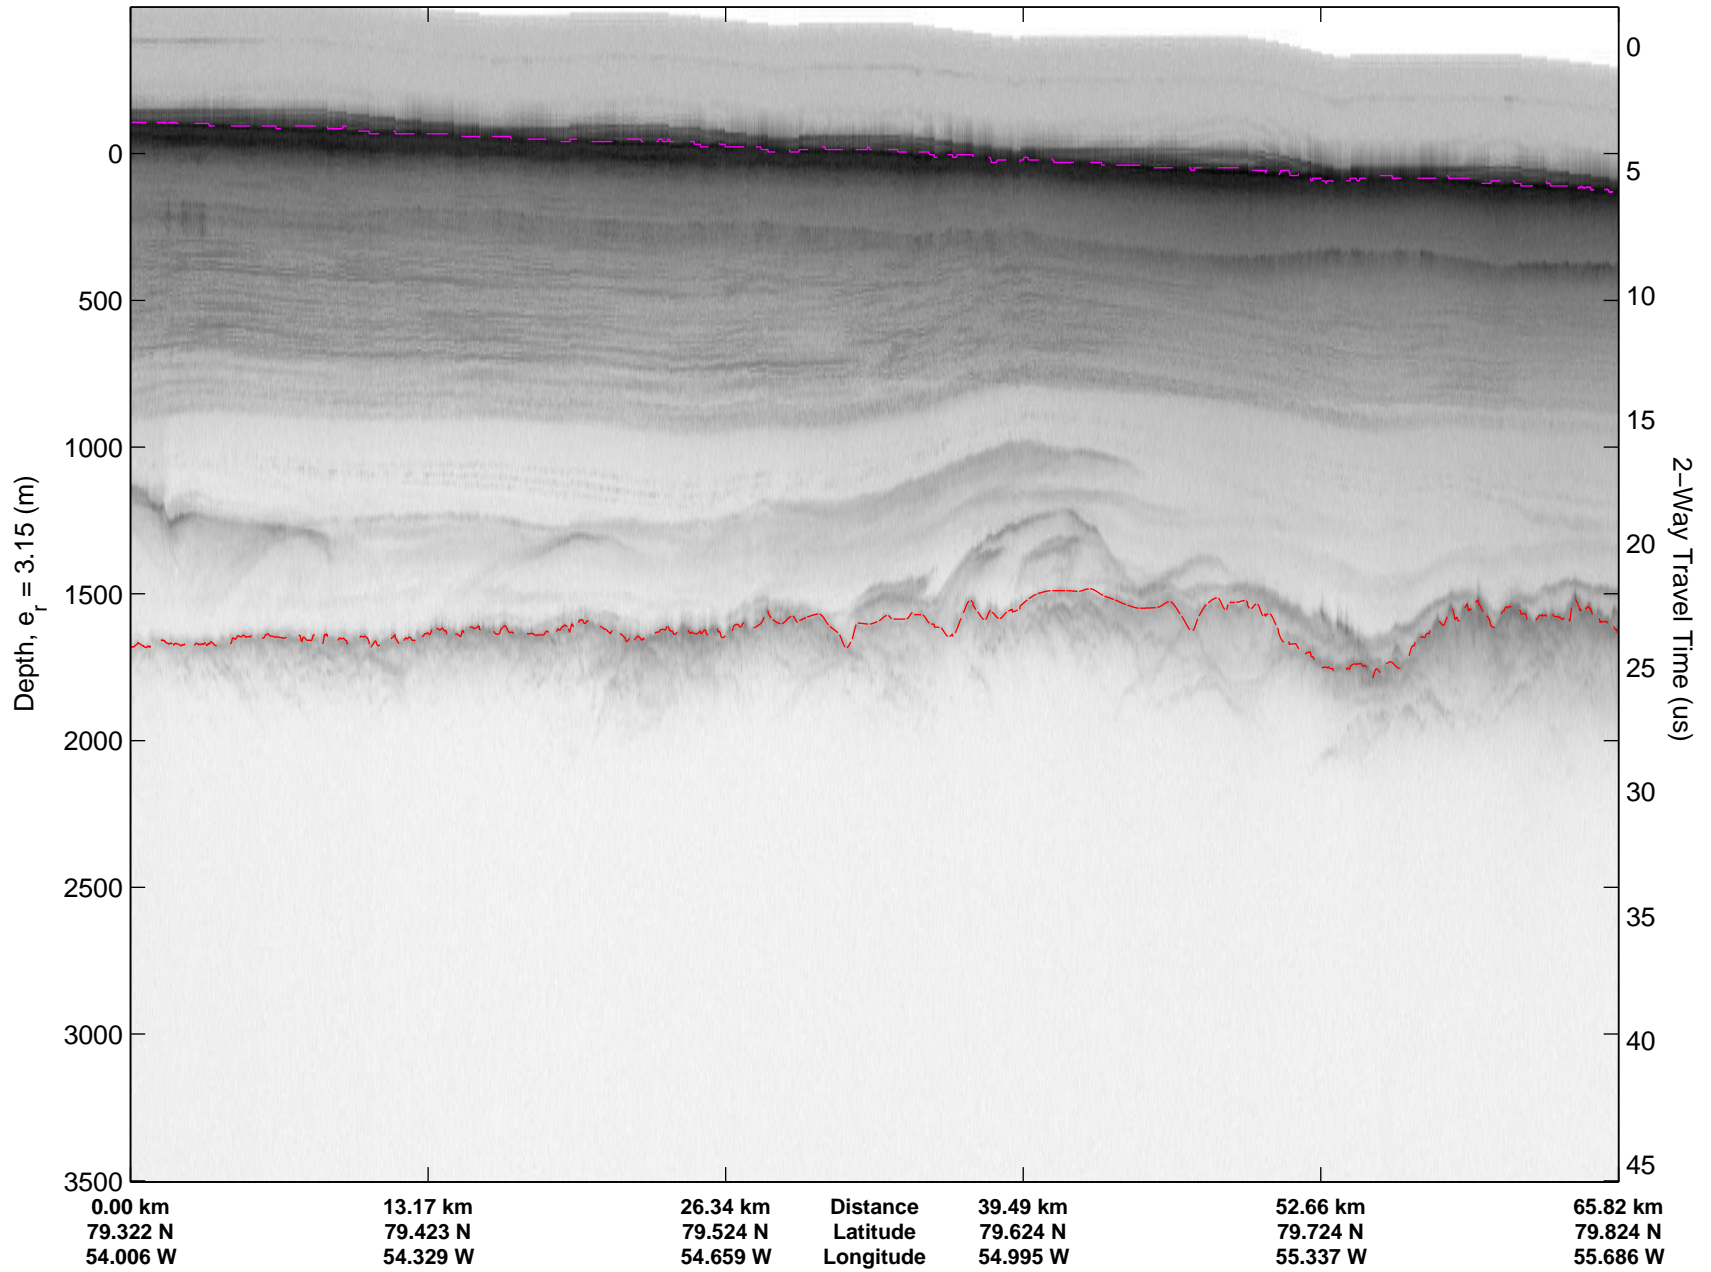

Data Frame ID: 20100324_01_022

Data Frame ID: 20100324_01_022

Data Frame ID: 20100324_01_023

Data Frame ID: 20100324_01_023

Polar Stereograph 70N/-45E

Data Frame ID: 20100324_01_024

Data Frame ID: 20100324_01_024