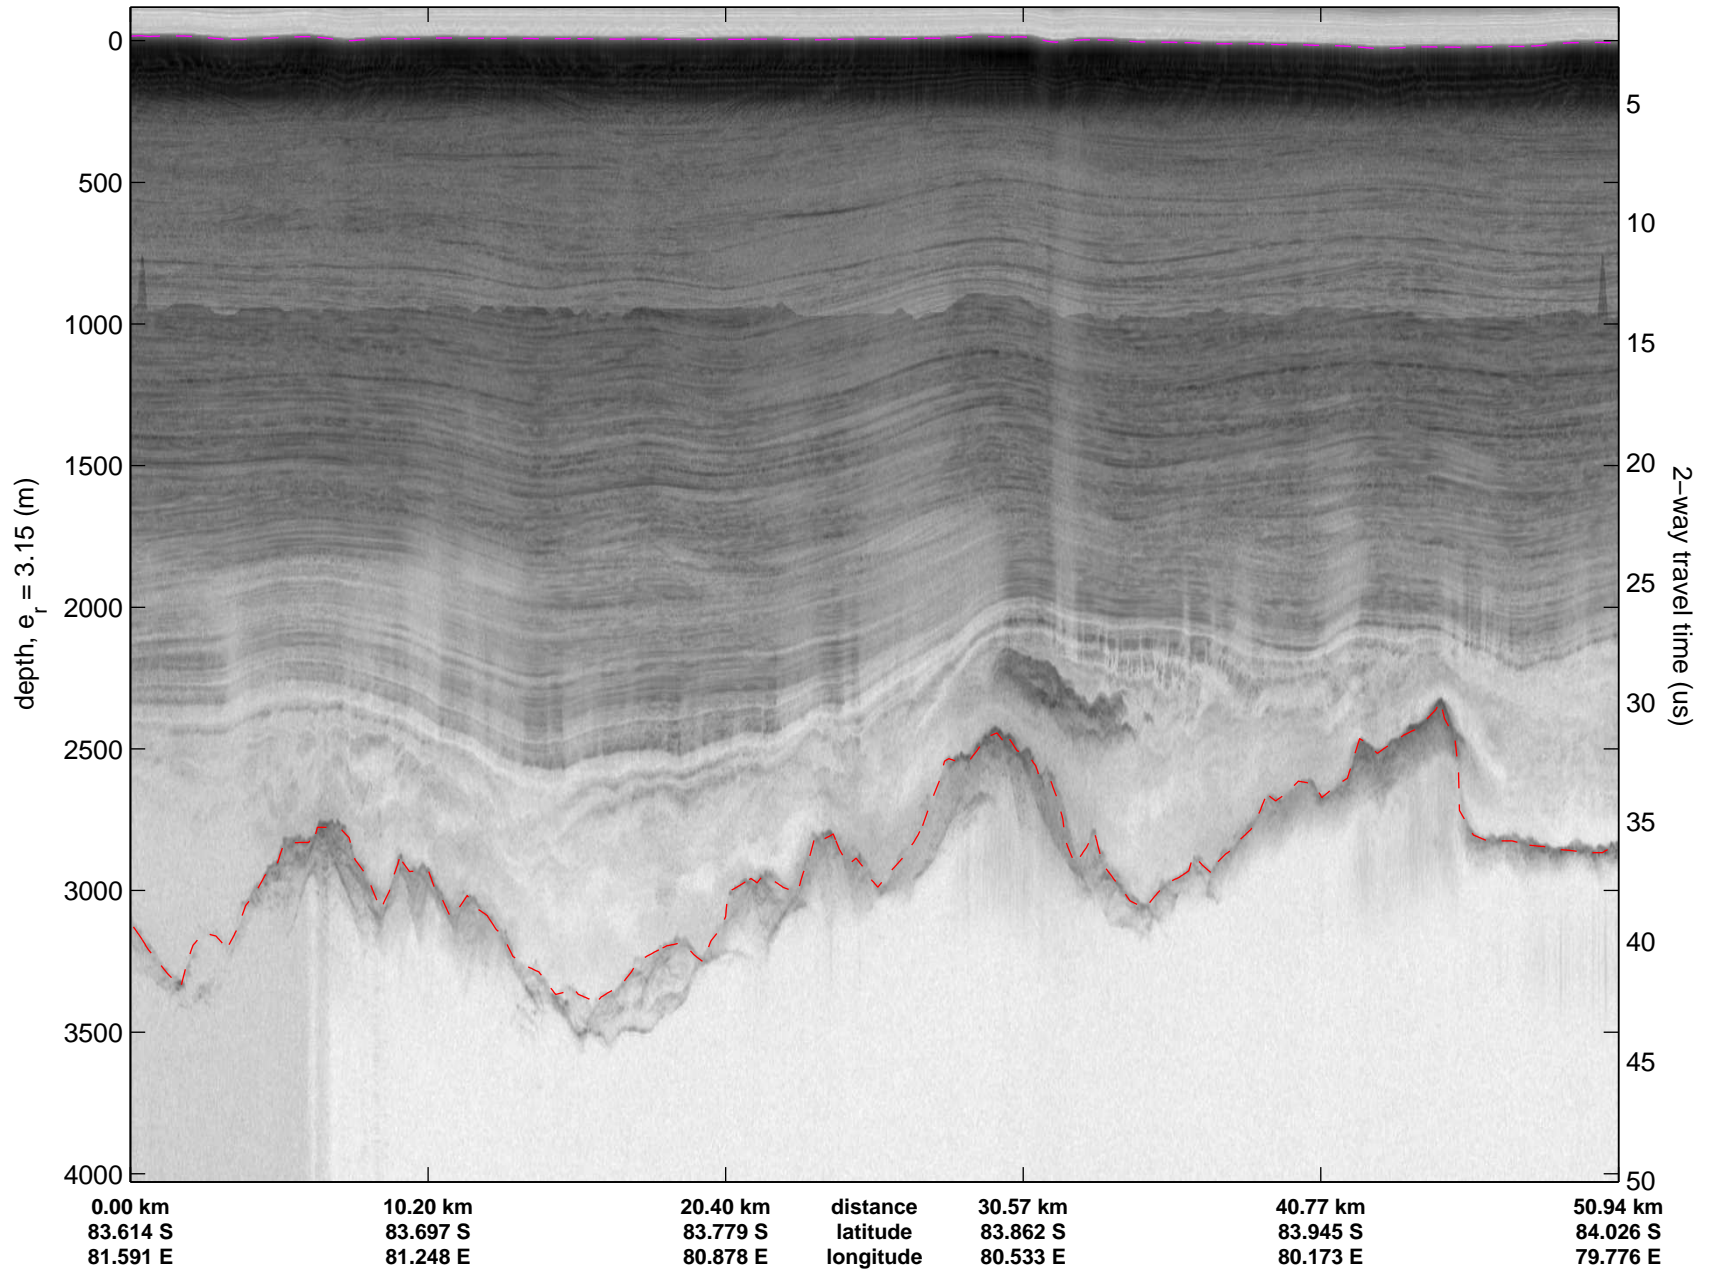

Data Frame ID: 20090107_03_017

Data Frame ID: 20090107_03_017

0.00 km	10.20 km	20.40 km	distance	30.57 km	40.77 km	50.94 km
82.453 S	82.455 S	82.456 S	latitude	82.456 S	82.456 S	82.454 S
78.163 E	78.857 E	79.552 E	longitude	80.245 E	80.940 E	81.633 E

Data Frame ID: 20090107_03_018

Data Frame ID: 20090107_03_018

Data Frame ID: 20090107_03_019

Data Frame ID: 20090107_03_019

Data Frame ID: 20090107_03_020

Data Frame ID: 20090107_03_020

Data Frame ID: 20090107_03_021

Data Frame ID: 20090107_03_021

Data Frame ID: 20090107_03_022

Data Frame ID: 20090107_03_022

Data Frame ID: 20090107_03_023

Data Frame ID: 20090107_03_023

Data Frame ID: 20090107_03_024

Data Frame ID: 20090107_03_024