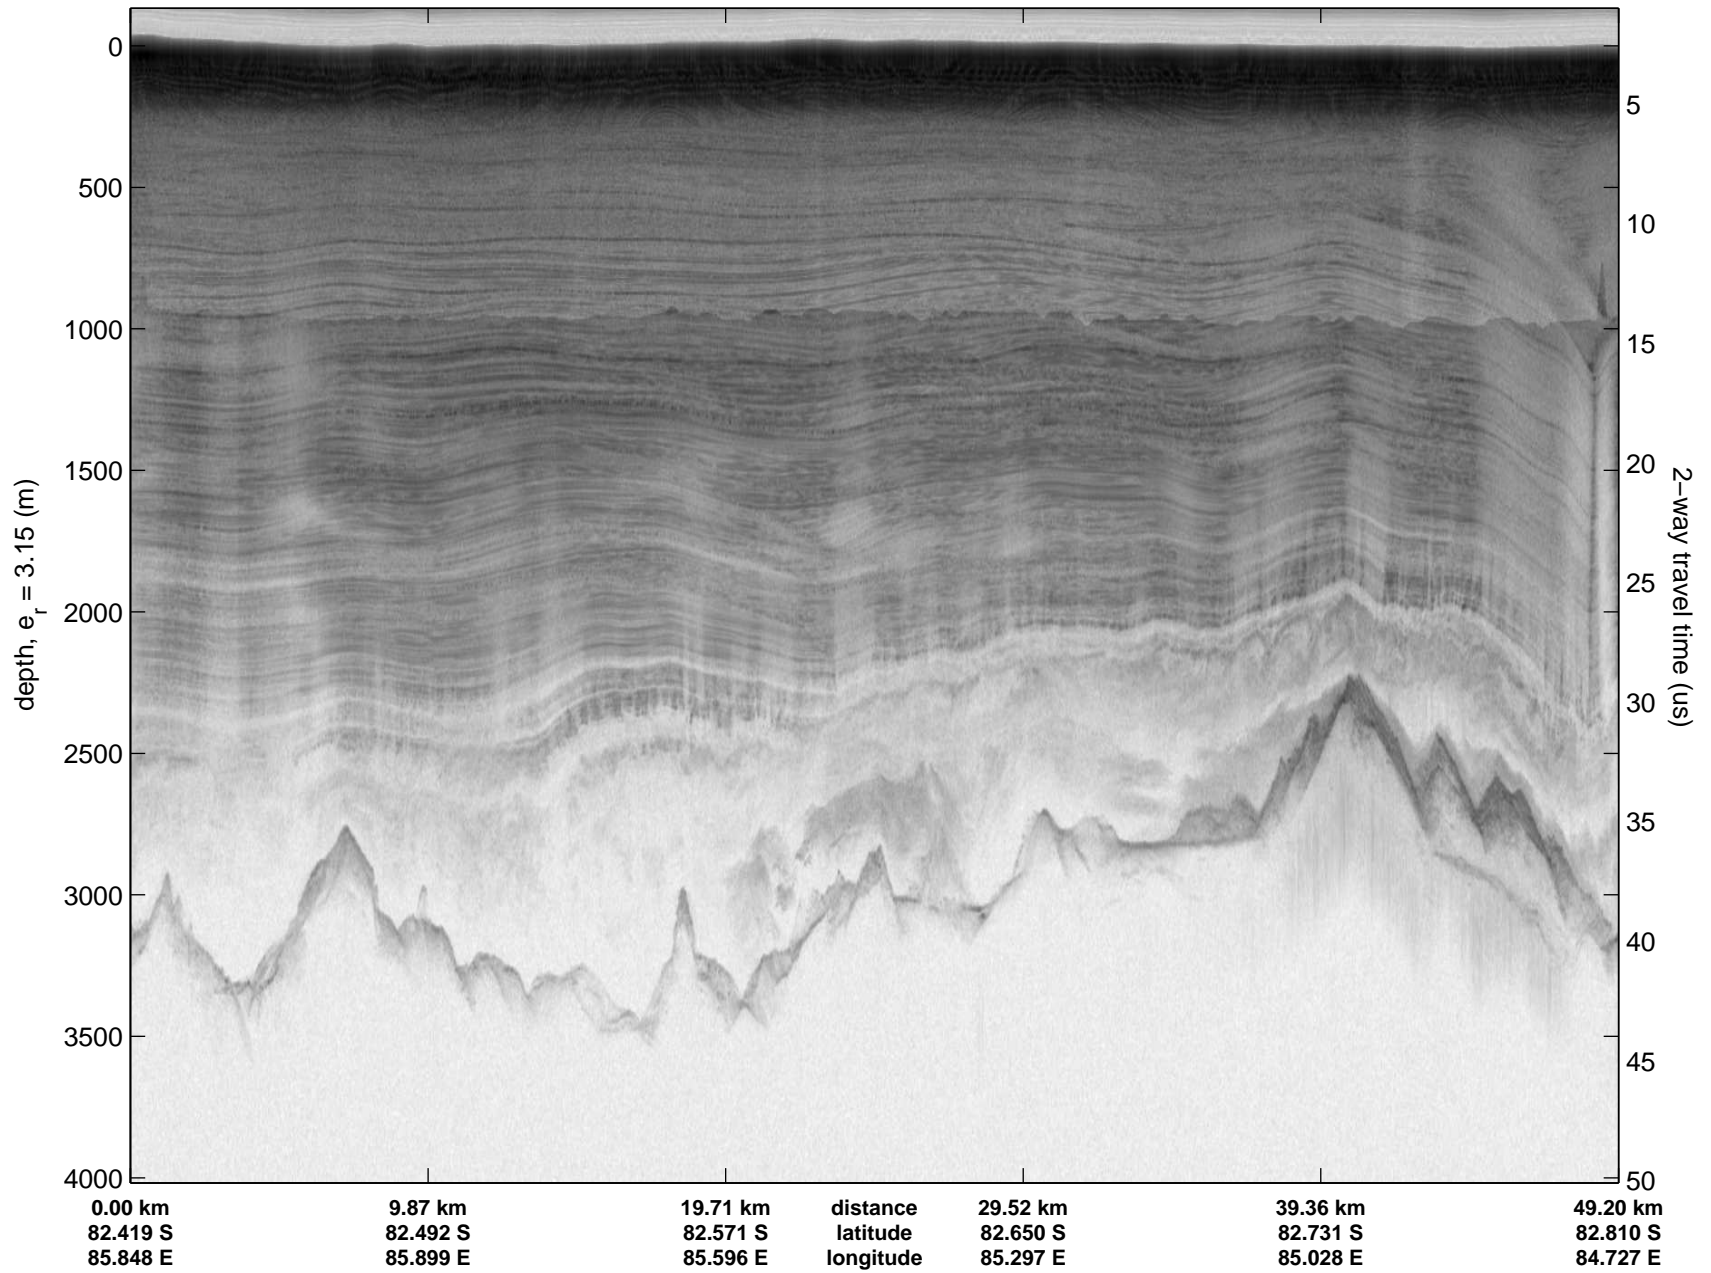

Data Frame ID: 20090107_03_017

Data Frame ID: 20090107_03_017

0.00 km	10.20 km	20.40 km	distance	30.57 km	40.77 km	50.94 km
82.453 S	82.455 S	82.456 S	latitude	82.456 S	82.456 S	82.454 S
78.163 E	78.857 E	79.552 E	longitude	80.245 E	80.940 E	81.633 E

Data Frame ID: 20090107_03_018

Data Frame ID: 20090107_03_018

Data Frame ID: 20090107_03_019

Data Frame ID: 20090107_03_019

Data Frame ID: 20090107_03_020

Data Frame ID: 20090107_03_020

Data Frame ID: 20090107_03_021

Data Frame ID: 20090107_03_021

Data Frame ID: 20090107_03_022

Data Frame ID: 20090107_03_022

Data Frame ID: 20090107_03_023

Data Frame ID: 20090107_03_023

Data Frame ID: 20090107_03_024

Data Frame ID: 20090107_03_024