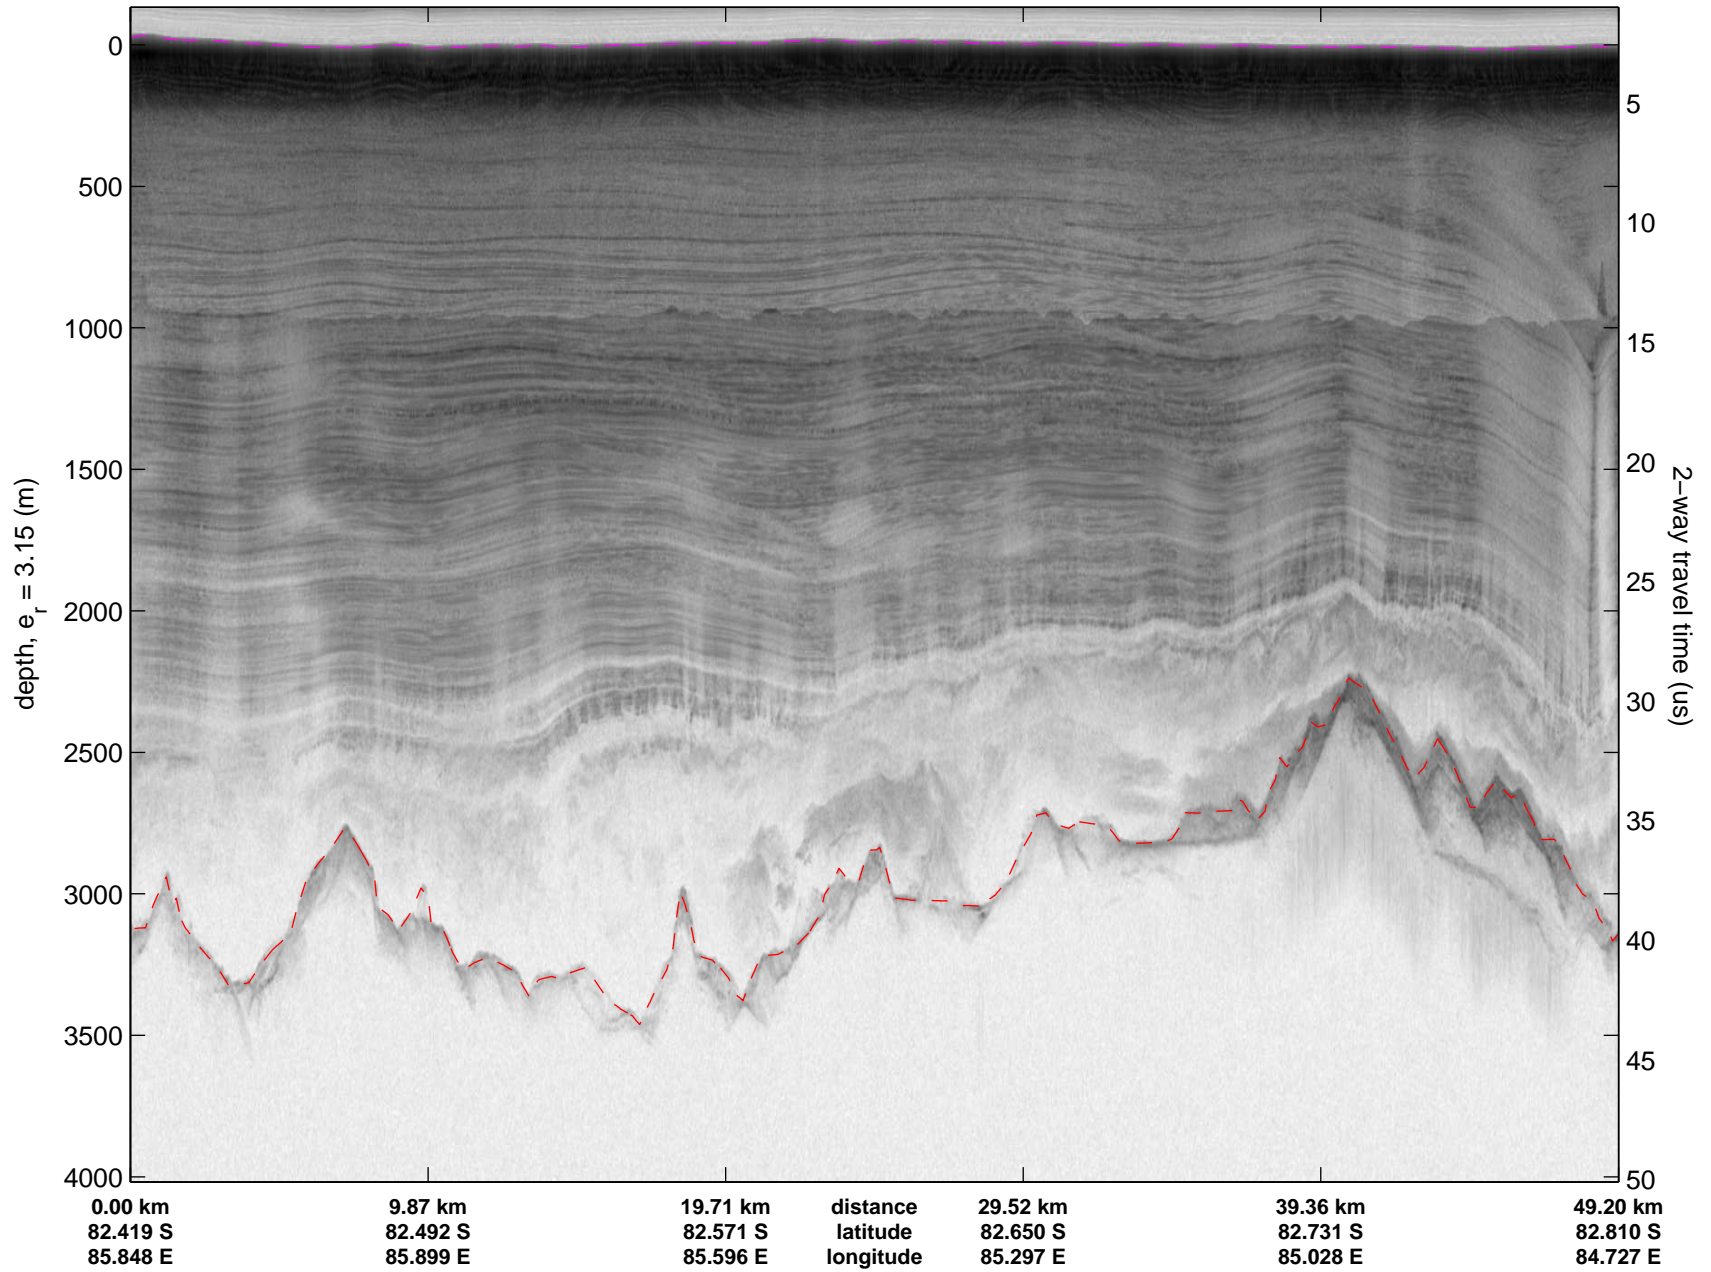

Data Frame ID: 20090107_03_017

Data Frame ID: 20090107_03_017

0.00 km	10.20 km	20.40 km	distance	30.57 km	40.77 km	50.94 km
82.453 S	82.455 S	82.456 S	latitude	82.456 S	82.456 S	82.454 S
78.163 E	78.857 E	79.552 E	longitude	80.245 E	80.940 E	81.633 E

Data Frame ID: 20090107_03_018

Data Frame ID: 20090107_03_018

Data Frame ID: 20090107_03_019

Data Frame ID: 20090107_03_019

Data Frame ID: 20090107_03_020

Data Frame ID: 20090107_03_020

Data Frame ID: 20090107_03_021

Data Frame ID: 20090107_03_021

Data Frame ID: 20090107_03_022

Data Frame ID: 20090107_03_022

Data Frame ID: 20090107_03_023

Data Frame ID: 20090107_03_023

Data Frame ID: 20090107_03_024

Data Frame ID: 20090107_03_024