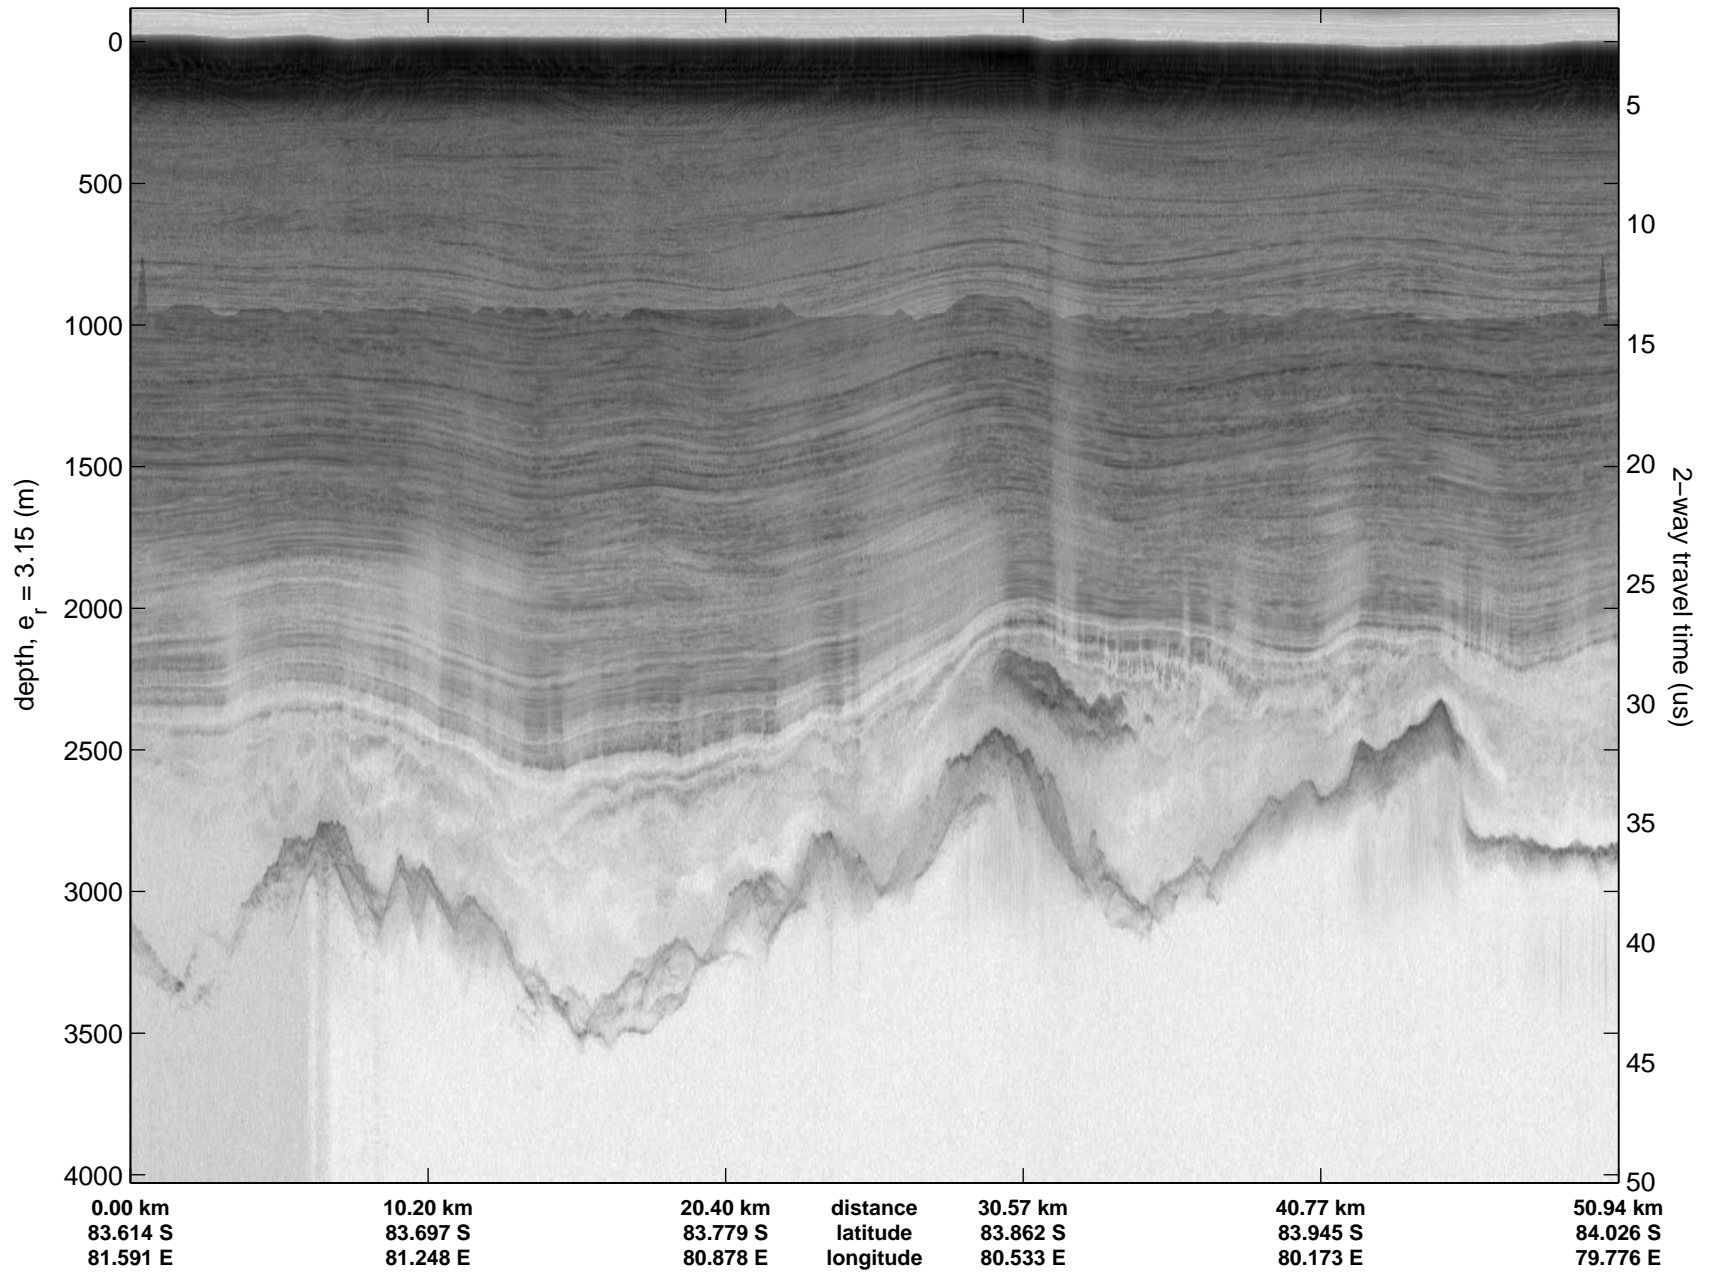

Data Frame ID: 20090107_03_017

Data Frame ID: 20090107_03_017

0.00 km	10.20 km	20.40 km	distance	30.57 km	40.77 km	50.94 km
82.453 S	82.455 S	82.456 S	latitude	82.456 S	82.456 S	82.454 S
78.163 E	78.857 E	79.552 E	longitude	80.245 E	80.940 E	81.633 E

Data Frame ID: 20090107_03_018

Data Frame ID: 20090107_03_018

Data Frame ID: 20090107_03_019

Data Frame ID: 20090107_03_019

Data Frame ID: 20090107_03_020

Data Frame ID: 20090107_03_020

Data Frame ID: 20090107_03_021

Data Frame ID: 20090107_03_021

Data Frame ID: 20090107_03_022

Data Frame ID: 20090107_03_022

Data Frame ID: 20090107_03_023

Data Frame ID: 20090107_03_023

Data Frame ID: 20090107_03_024

Data Frame ID: 20090107_03_024