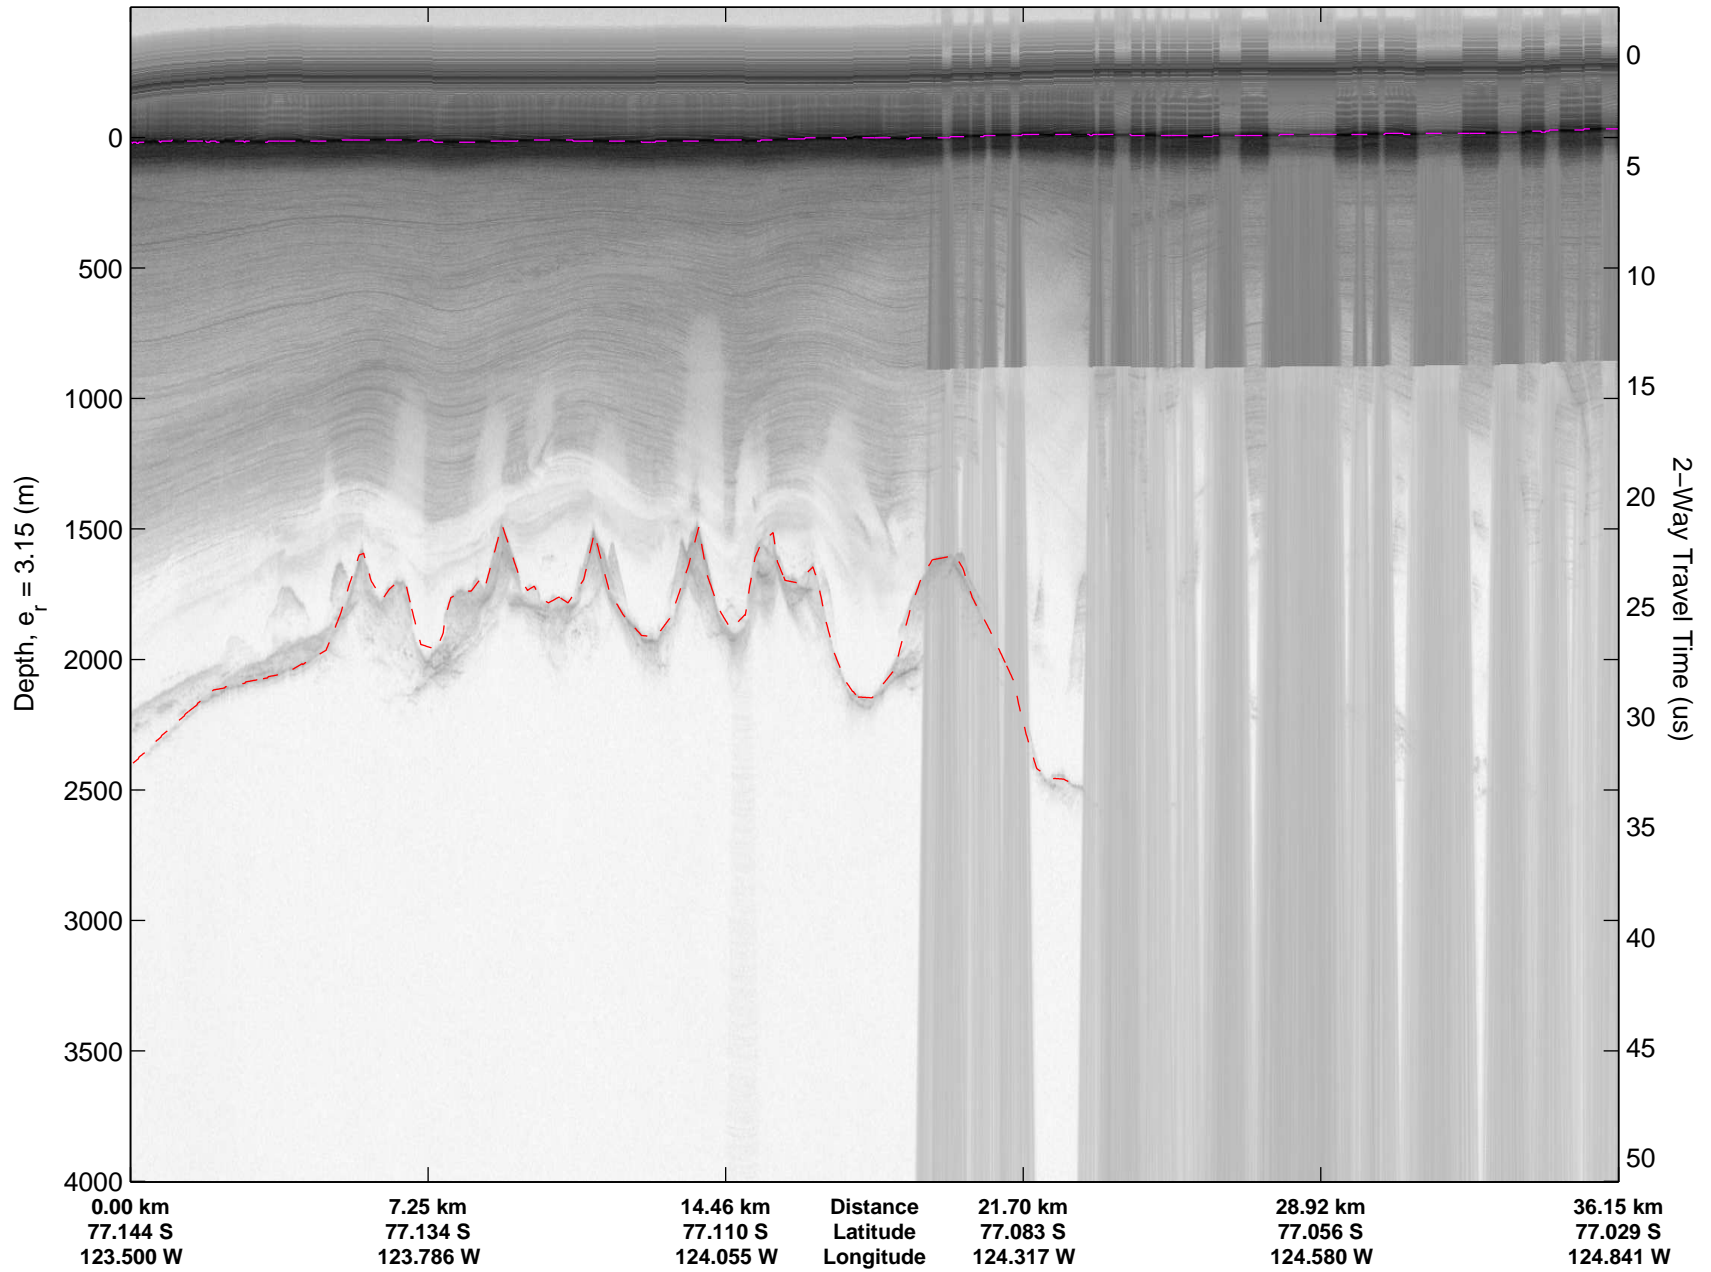

Data Frame ID: 20100118_02_001

Data Frame ID: 20100118_02_001

Data Frame ID: 20100118_02_002

Data Frame ID: 20100118_02_002

Data Frame ID: 20100118_02_003

Data Frame ID: 20100118_02_003

Data Frame ID: 20100118_02_004

Data Frame ID: 20100118_02_004

Data Frame ID: 20100118_02_005

Data Frame ID: 20100118_02_005

Data Frame ID: 20100118_02_006

Data Frame ID: 20100118_02_006

Data Frame ID: 20100118_02_007

Data Frame ID: 20100118_02_007

Data Frame ID: 20100118_02_013

Data Frame ID: 20100118_02_013

0.00 km
75.663 S
132.999 W

7.05 km
75.702 S
132.801 W

14.09 km
75.741 S
132.602 W

Distance
Latitude
Longitude

21.12 km
75.780 S
132.407 W

28.17 km
75.821 S
132.215 W

Data Frame ID: 20100118_02_020

Data Frame ID: 20100118_02_021

Data Frame ID: 20100118_02_021

0.00 km
77.004 S
124.733 W

7.62 km
77.039 S
124.473 W

15.22 km
77.071 S
124.208 W

Distance
Latitude
Longitude

22.84 km
77.105 S
123.944 W