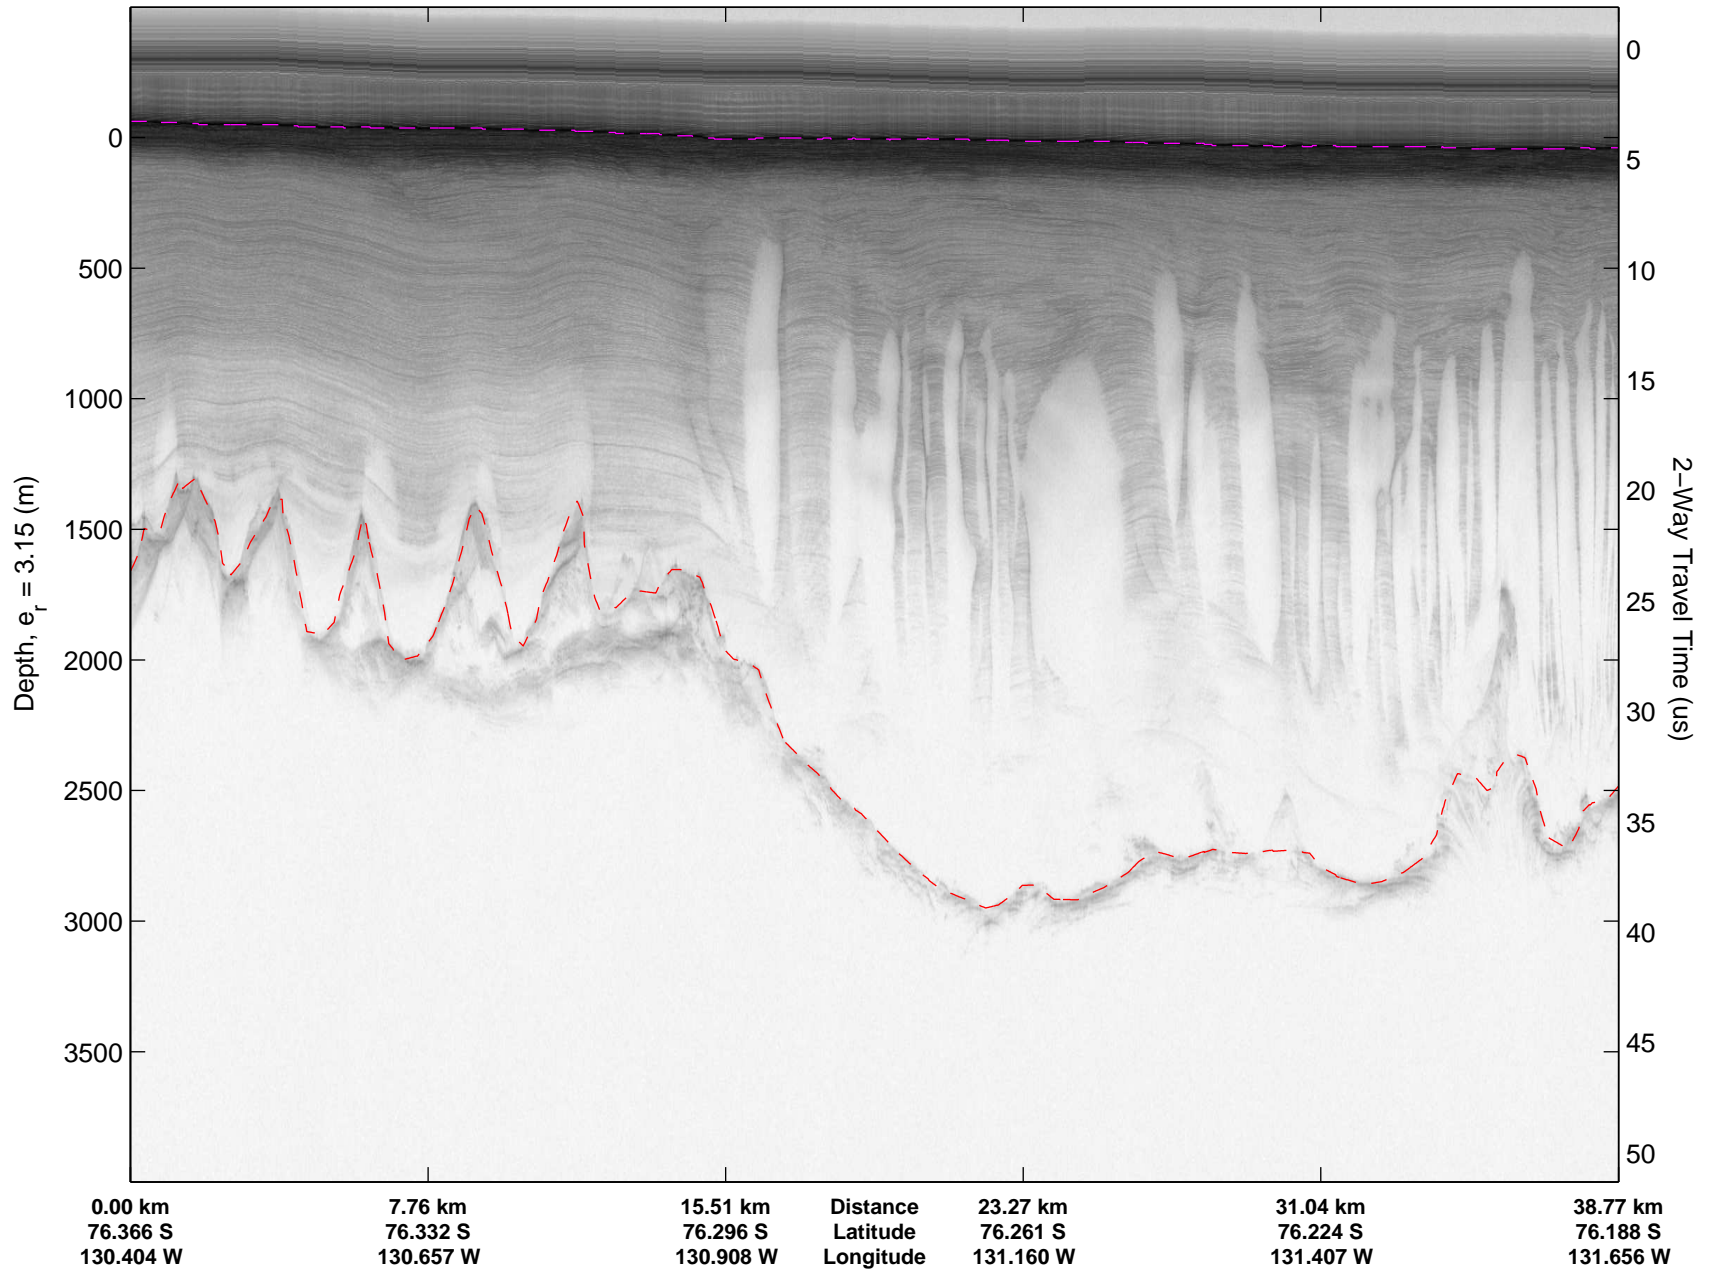

Data Frame ID: 20100118_02_001

Data Frame ID: 20100118_02_001

Data Frame ID: 20100118_02_002

Data Frame ID: 20100118_02_002

Data Frame ID: 20100118_02_003

Data Frame ID: 20100118_02_003

Data Frame ID: 20100118_02_004

Data Frame ID: 20100118_02_004

Data Frame ID: 20100118_02_005

Data Frame ID: 20100118_02_005

Data Frame ID: 20100118_02_006

Data Frame ID: 20100118_02_006

Data Frame ID: 20100118_02_007

Data Frame ID: 20100118_02_007

Data Frame ID: 20100118_02_008

Data Frame ID: 20100118_02_008

Data Frame ID: 20100118_02_009

Data Frame ID: 20100118_02_009

Data Frame ID: 20100118_02_010

Data Frame ID: 20100118_02_010

0.00 km
75.868 S
133.763 W

Data Frame ID: 20100118_02_020

Data Frame ID: 20100118_02_021

Data Frame ID: 20100118_02_021

0.00 km
77.004 S
124.733 W

7.62 km
77.039 S
124.473 W

15.22 km
77.071 S
124.208 W

Distance
Latitude
Longitude

22.84 km
77.105 S
123.944 W