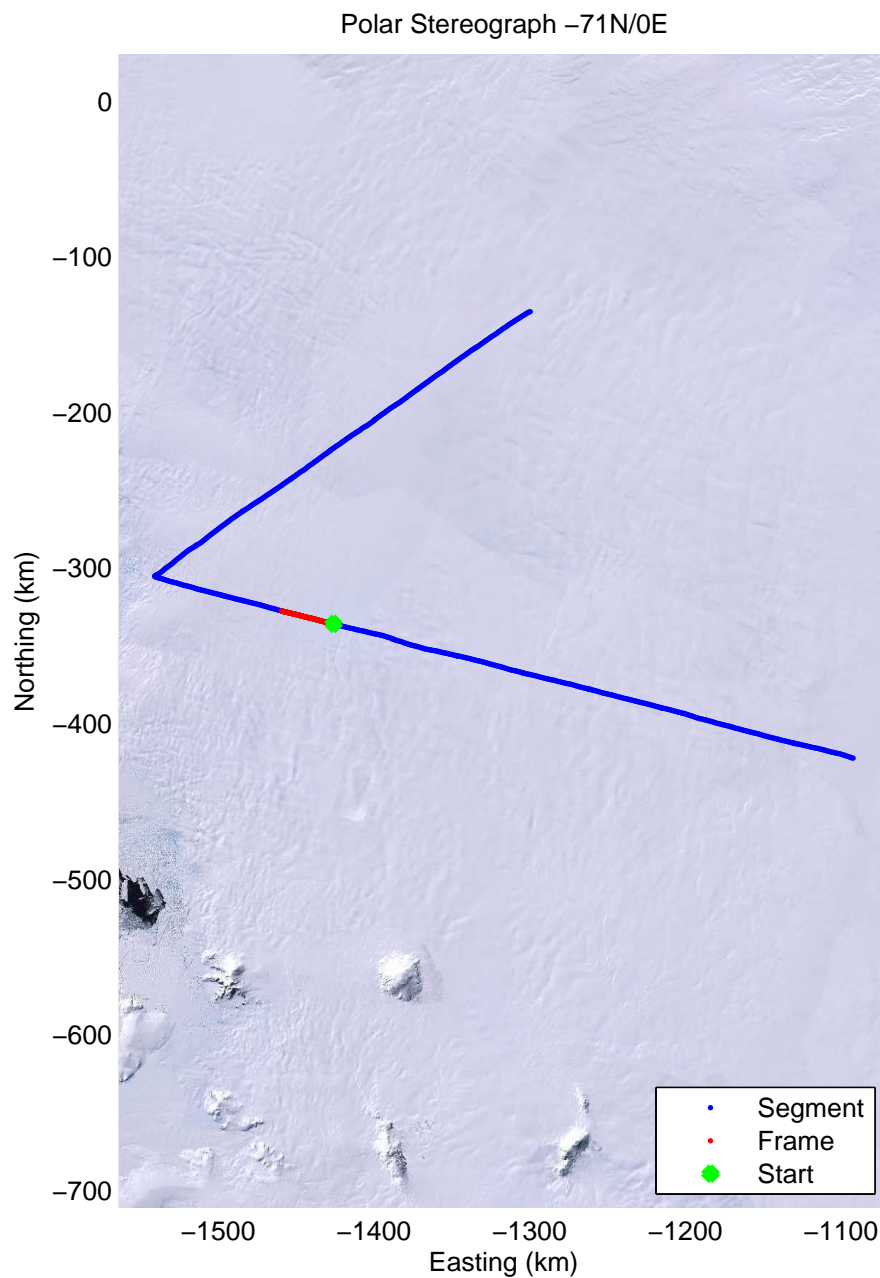

Data Frame ID: 20100105\_01\_008

Data Frame ID: 20100105\_01\_008

Data Frame ID: 20100105\_01\_009

0.00 km  
76.533 S  
103.219 W

6.98 km  
76.477 S  
103.102 W

13.96 km  
76.422 S  
102.976 W

Distance  
Latitude  
Longitude

20.94 km  
76.366 S  
102.858 W

27.91 km  
76.310 S  
102.738 W

34.87 km  
76.254 S  
102.621 W

Data Frame ID: 20100105\_01\_009

0.00 km  
76.533 S  
103.219 W

6.98 km  
76.477 S  
103.102 W

13.96 km  
76.422 S  
102.976 W