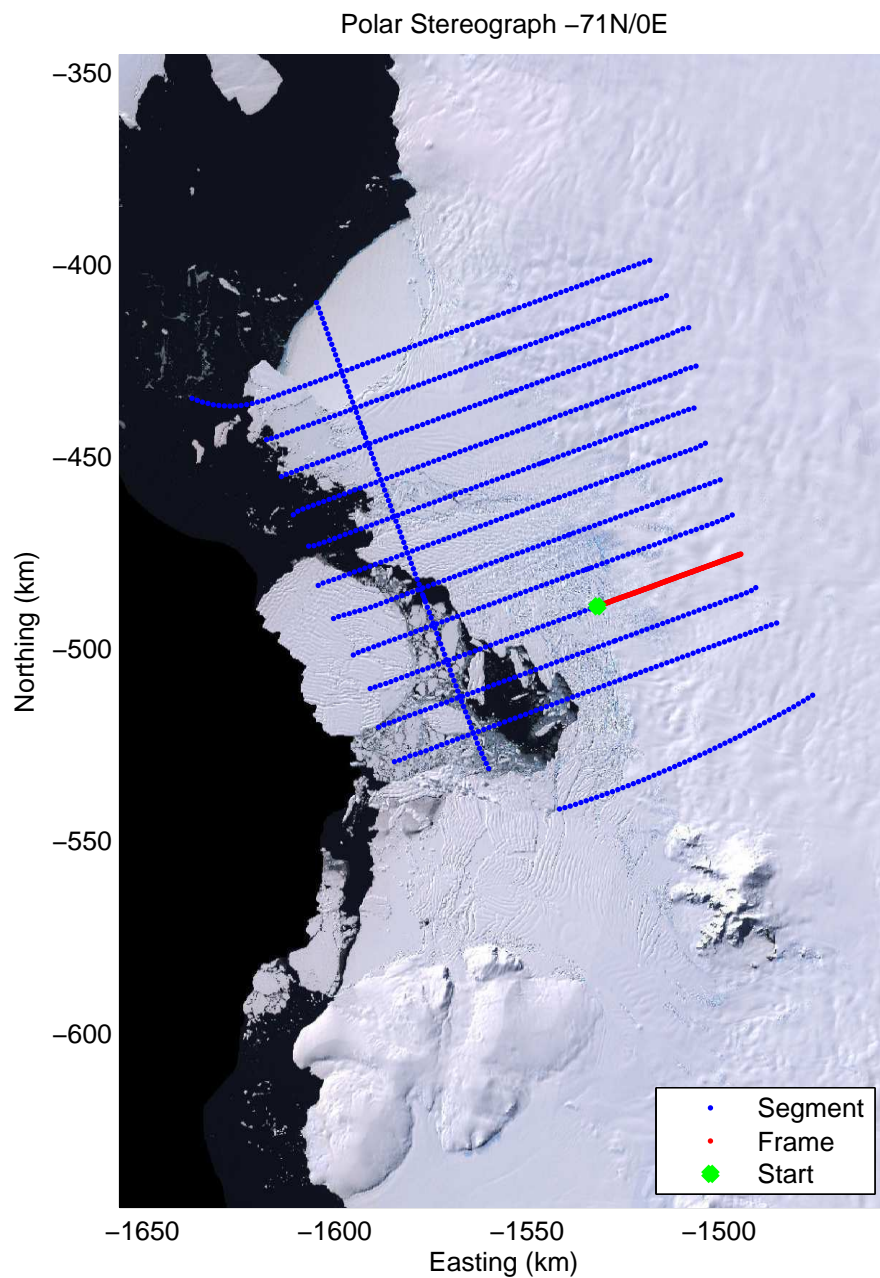

26.53 km
74.925 S
107.738 W

Distance
Latitude
Longitude

39.80 km
75.044 S
107.721 W

53.05 km
75.162 S
107.702 W

66.31 km
75.281 S
107.683 W

Data Frame ID: 20091118_01_025

Data Frame ID: 20091118_01_026

Data Frame ID: 20091118_01_026