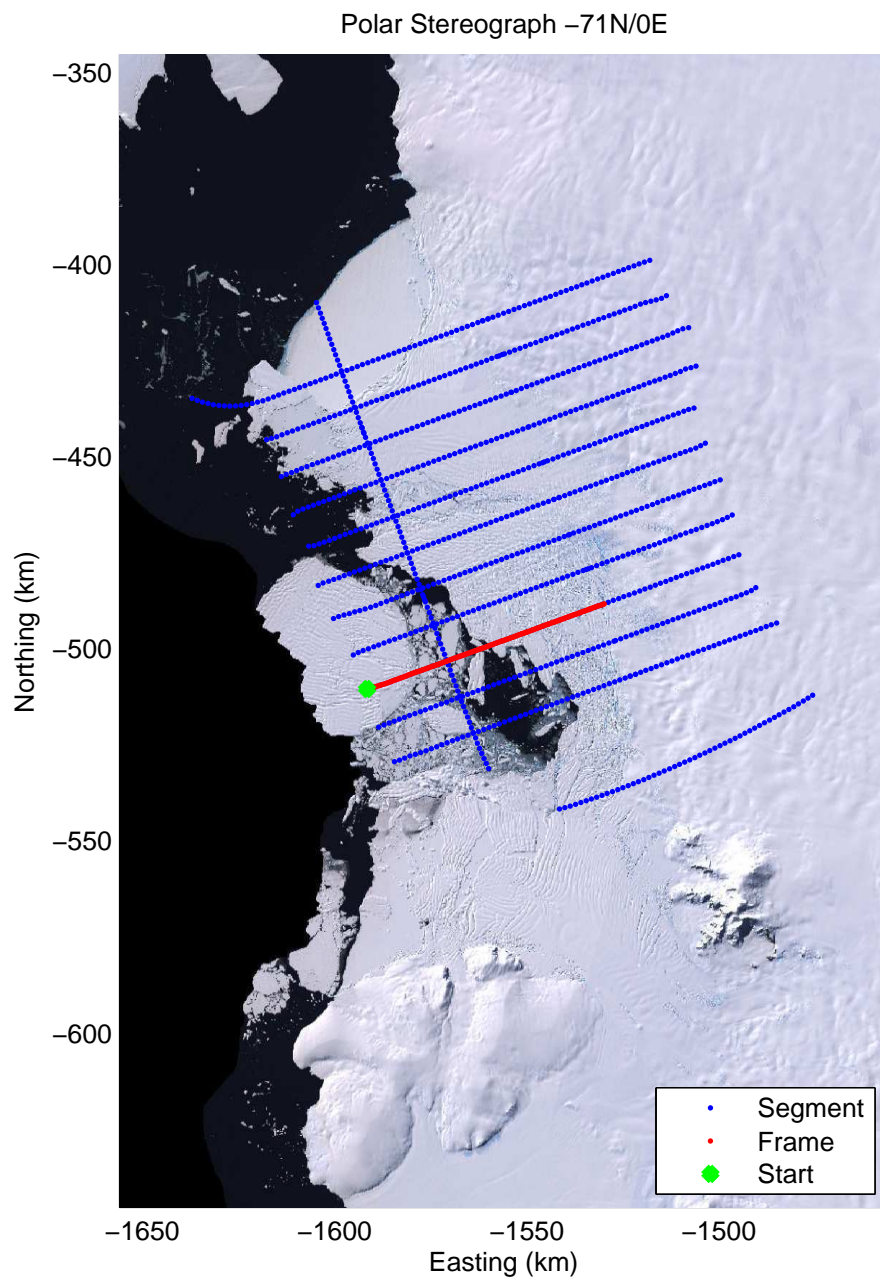

Data Frame ID: 20091118_01_022

Data Frame ID: 20091118_01_022

Data Frame ID: 20091118_01_023

Data Frame ID: 20091118_01_023

Data Frame ID: 20091118_01_025

0.00 km
74.688 S
107.765 W

13.26 km
74.806 S
107.756 W