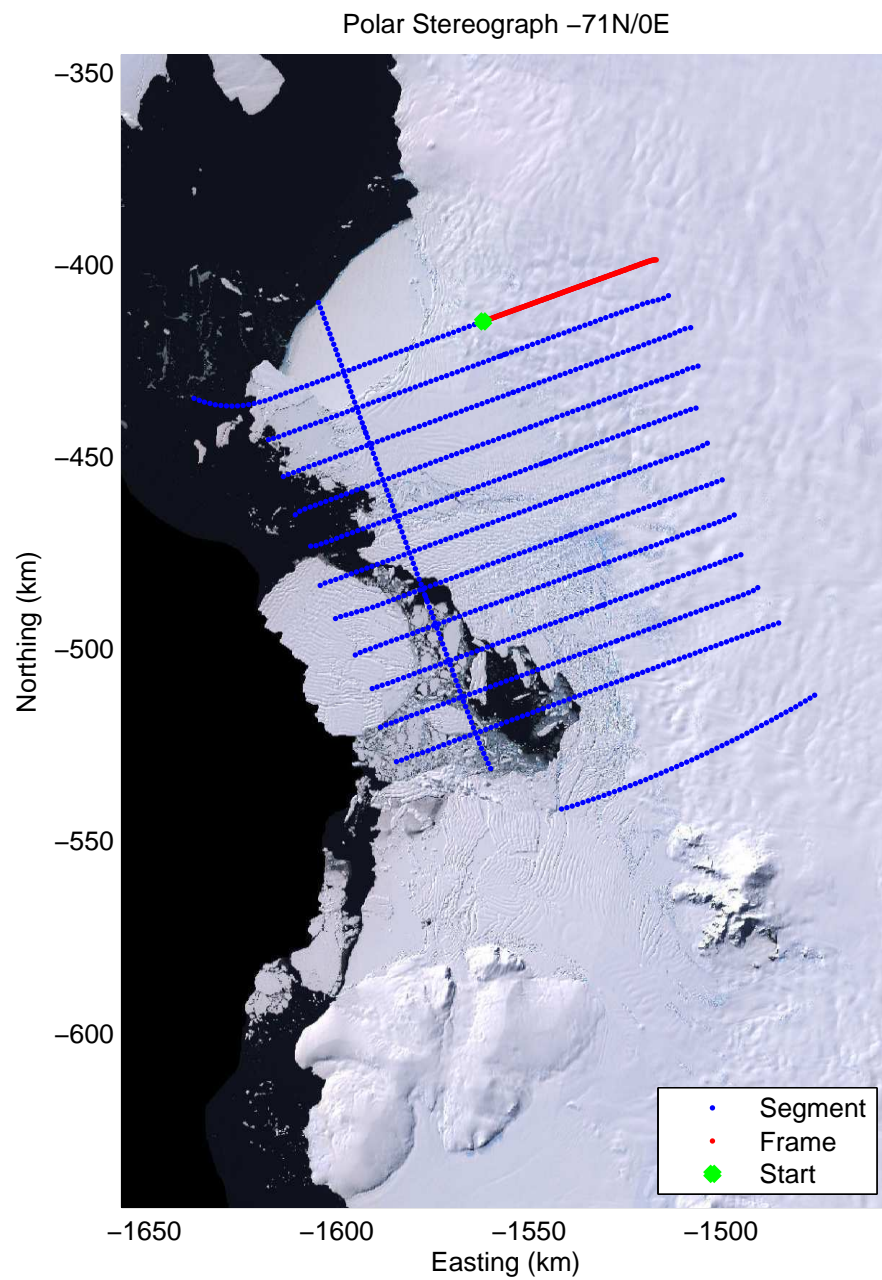

Data Frame ID: 20091118_01_001

0.00 km
74.482 S
104.854 W

16.48 km
74.618 S
105.041 W

32.96 km
74.766 S
105.004 W

Distance
Latitude
Longitude

49.43 km
74.913 S
104.954 W

65.92 km
75.060 S
104.904 W

82.38 km
75.206 S
104.852 W

Data Frame ID: 20091118_01_001

Data Frame ID: 20091118_01_002

Data Frame ID: 20091118_01_002

0.00 km	9.74 km	19.47 km	Distance	29.20 km	38.94 km	48.65 km
75.189 S	75.275 S	75.361 S	Latitude	75.447 S	75.534 S	75.620 S
104.858 W	104.828 W	104.797 W	Longitude	104.766 W	104.735 W	104.715 W