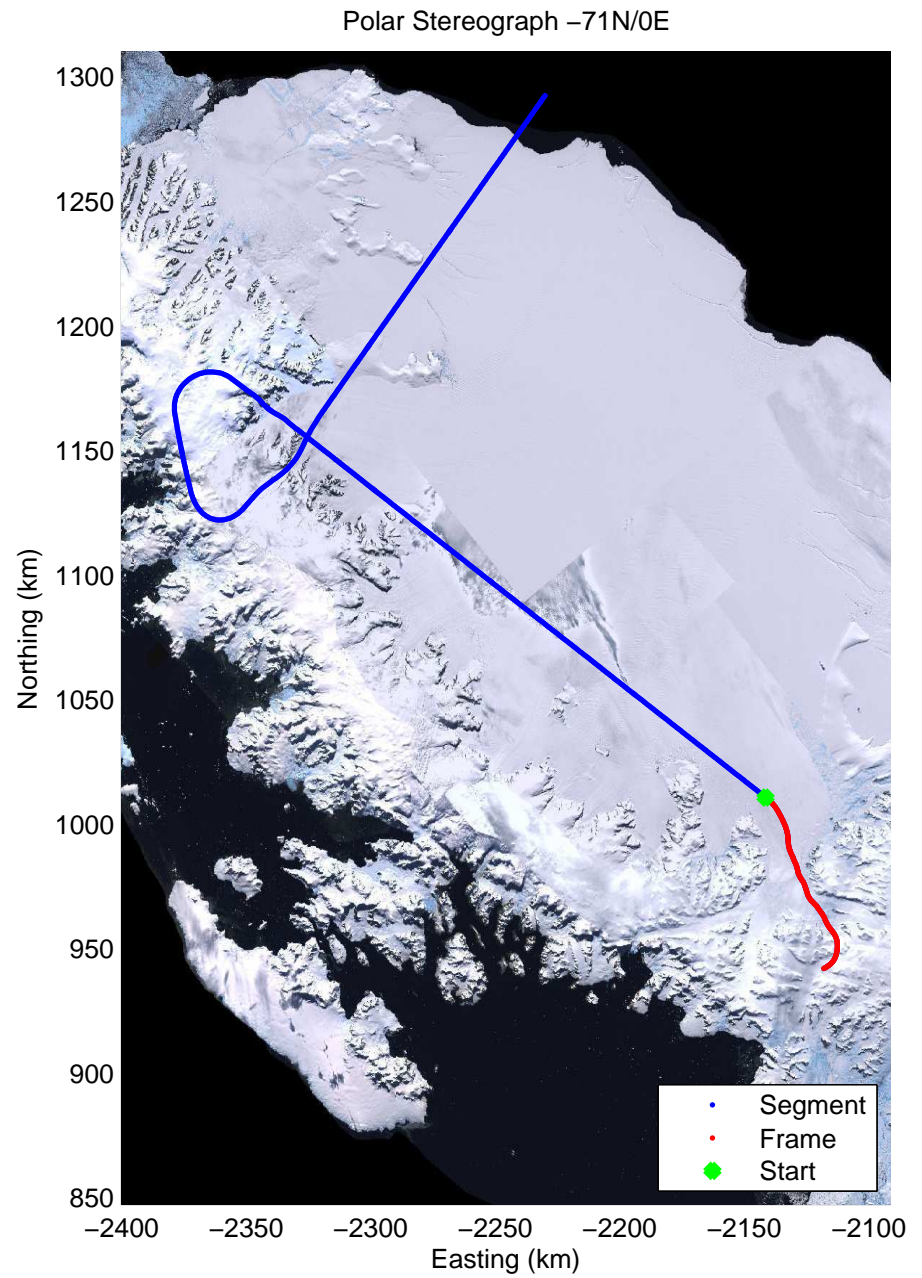

Data Frame ID: 20091116\_02\_009

0.00 km	13.91 km	27.80 km	Distance	41.70 km	55.59 km	69.48 km
67.839 S	67.961 S	68.083 S	Latitude	68.204 S	68.326 S	68.447 S
64.410 W	64.481 W	64.554 W	Longitude	64.628 W	64.702 W	64.781 W