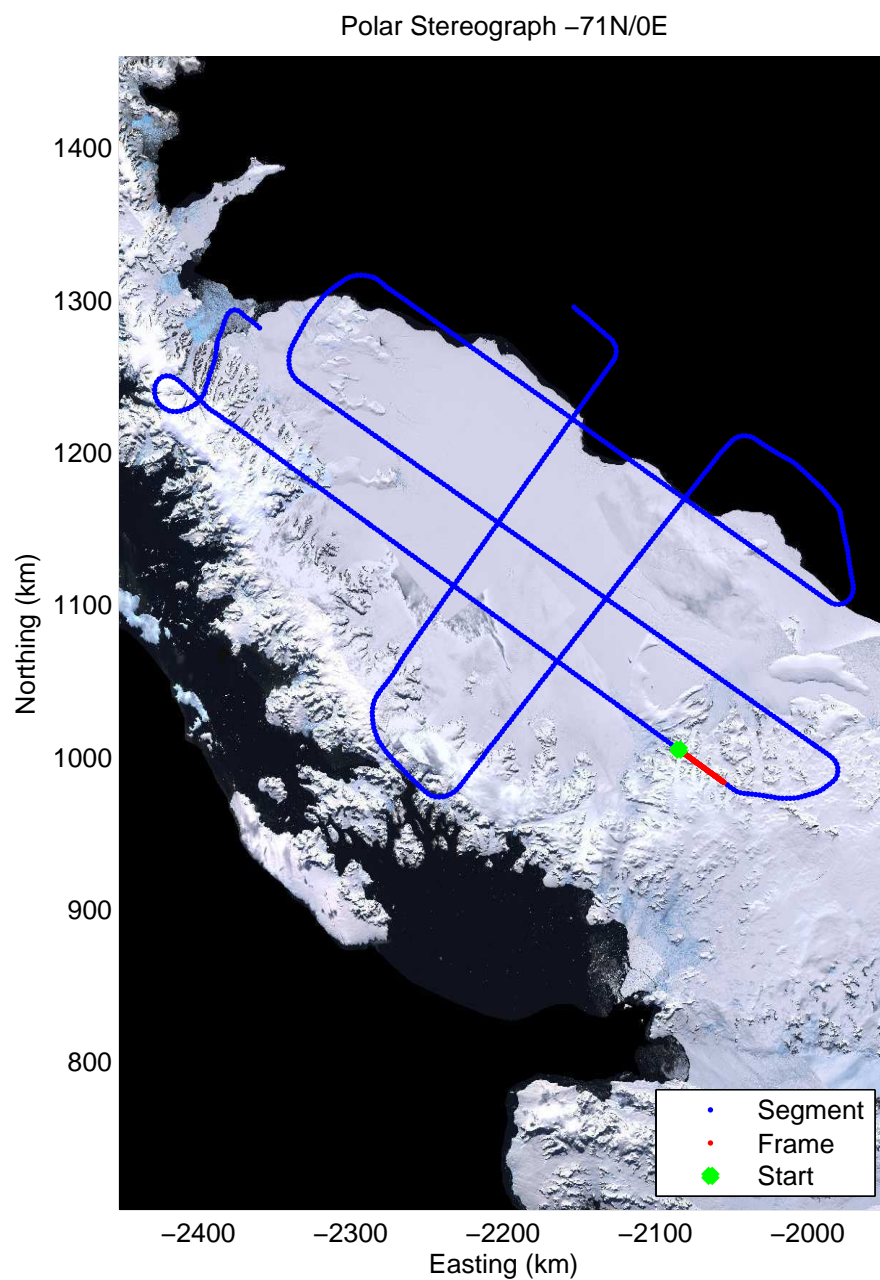

Data Frame ID: 20091116\_01\_011

0.00 km  
68.453 S  
64.101 W

10.63 km  
68.546 S  
64.147 W

21.25 km  
68.639 S  
64.193 W

Distance  
Latitude  
Longitude

31.87 km  
68.730 S  
64.238 W

42.49 km  
68.820 S  
64.283 W

53.10 km  
68.911 S  
64.329 W

Data Frame ID: 20091116\_01\_011

|          |          |          |           |          |          |          |
|----------|----------|----------|-----------|----------|----------|----------|
| 0.00 km  | 10.63 km | 21.25 km | Distance  | 31.87 km | 42.49 km | 53.10 km |
| 68.453 S | 68.546 S | 68.639 S | Latitude  | 68.730 S | 68.820 S | 68.911 S |
| 64.101 W | 64.147 W | 64.193 W | Longitude | 64.238 W | 64.283 W | 64.329 W |