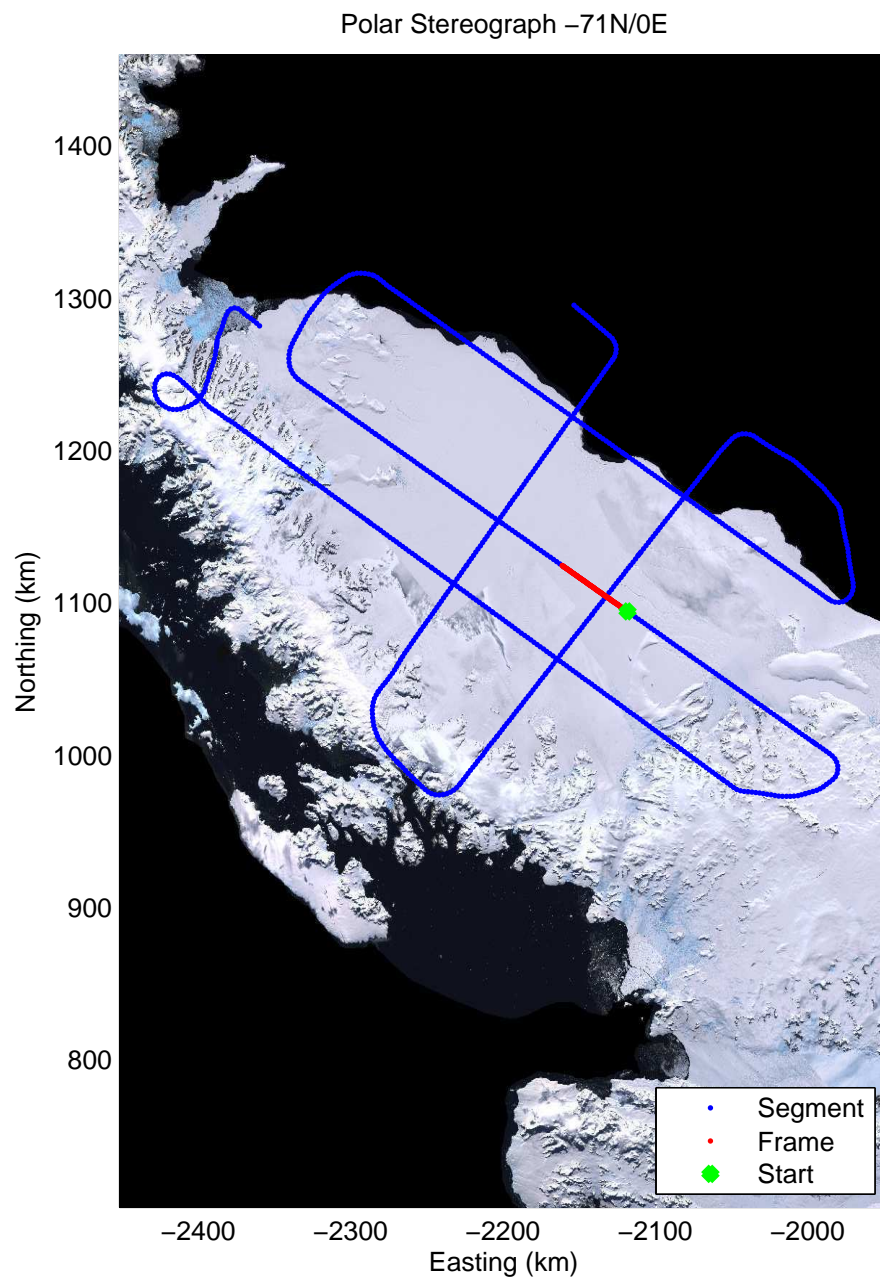

Data Frame ID: 20091116\_01\_016

Data Frame ID: 20091116\_01\_016

Data Frame ID: 20091116\_01\_017

Data Frame ID: 20091116\_01\_017

Data Frame ID: 20091116\_01\_018

Data Frame ID: 20091116\_01\_018

|          |          |          |           |          |          |          |
|----------|----------|----------|-----------|----------|----------|----------|
| 0.00 km  | 10.41 km | 20.82 km | Distance  | 31.24 km | 41.64 km | 52.05 km |
| 68.271 S | 68.178 S | 68.086 S | Latitude  | 67.994 S | 67.901 S | 67.809 S |
| 62.738 W | 62.704 W | 62.671 W | Longitude | 62.637 W | 62.603 W | 62.569 W |