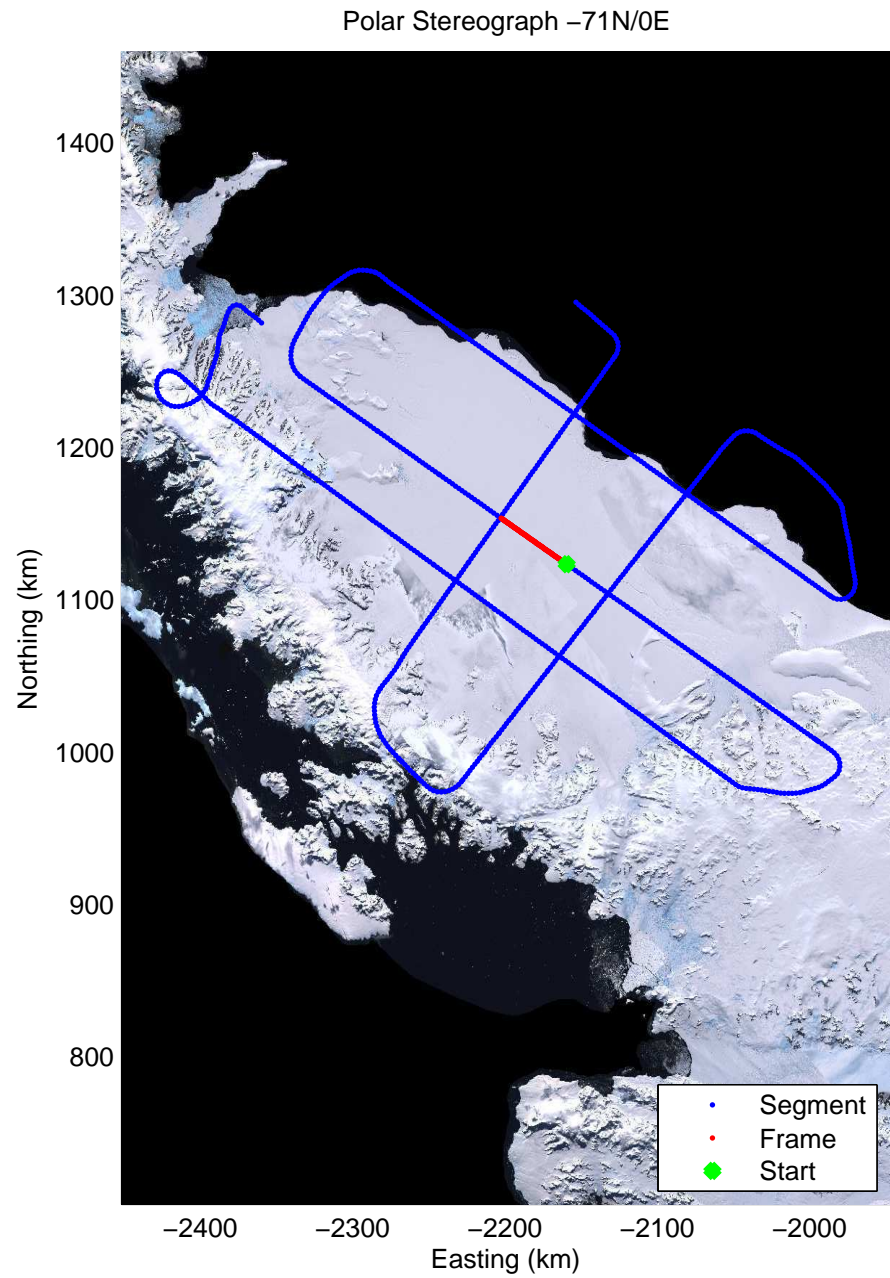

Data Frame ID: 20091116\_01\_016

Data Frame ID: 20091116\_01\_016

Data Frame ID: 20091116\_01\_017

Data Frame ID: 20091116\_01\_017

Data Frame ID: 20091116\_01\_018

Data Frame ID: 20091116\_01\_018

|          |          |          |           |          |          |          |
|----------|----------|----------|-----------|----------|----------|----------|
| 0.00 km  | 10.41 km | 20.82 km | Distance  | 31.24 km | 41.64 km | 52.05 km |
| 68.271 S | 68.178 S | 68.086 S | Latitude  | 67.994 S | 67.901 S | 67.809 S |
| 62.738 W | 62.704 W | 62.671 W | Longitude | 62.637 W | 62.603 W | 62.569 W |