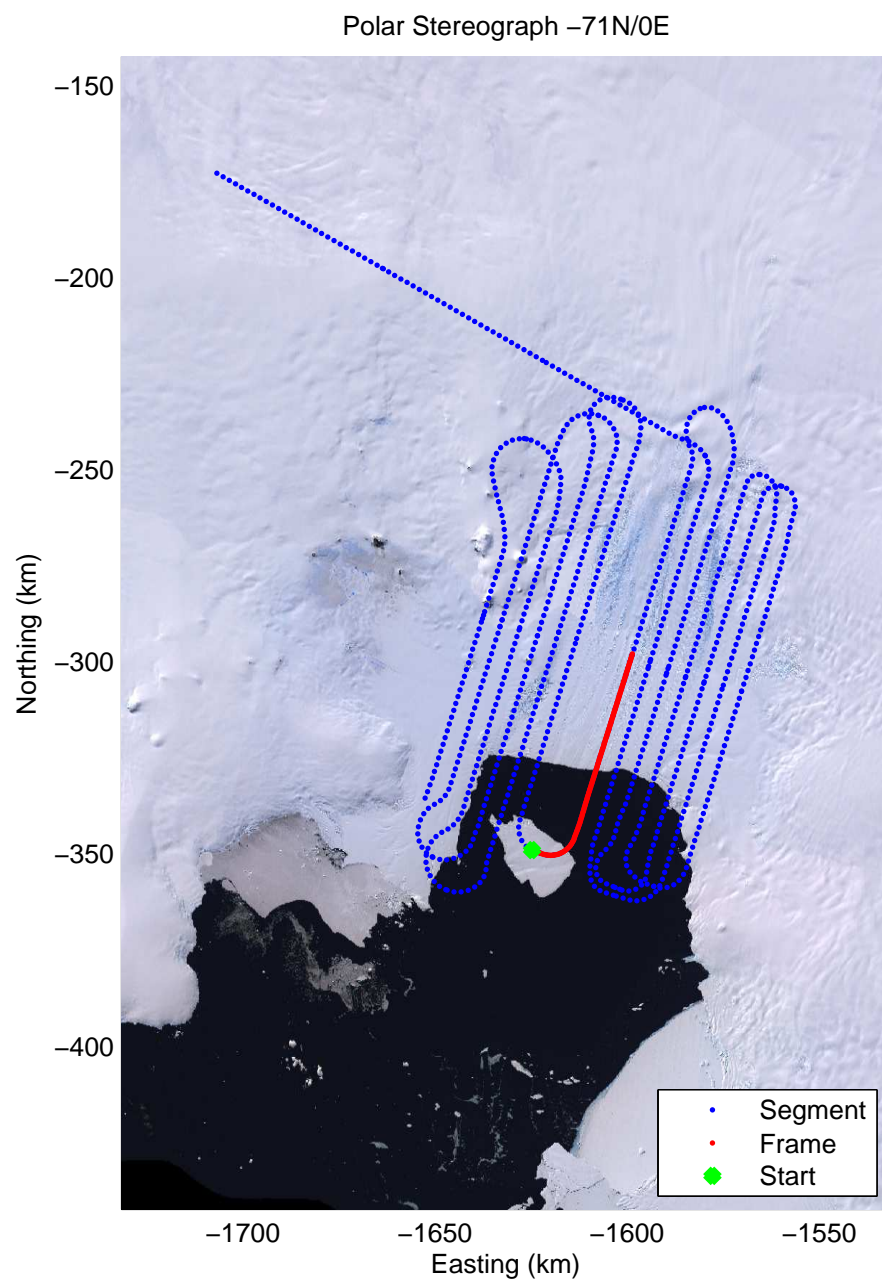

Data Frame ID: 20091109\_02\_009

Data Frame ID: 20091109\_02\_010

0.00 km  
74.884 S  
100.234 W

14.49 km  
74.943 S  
99.791 W

28.97 km  
75.002 S  
99.346 W

Distance  
Latitude  
Longitude

43.45 km  
75.059 S  
98.901 W

57.94 km  
75.087 S  
98.422 W

72.42 km  
75.175 S  
98.238 W

Data Frame ID: 20091109\_02\_010

Data Frame ID: 20091109\_02\_011

Data Frame ID: 20091109\_02\_011

Data Frame ID: 20091109\_02\_012

Data Frame ID: 20091109\_02\_012