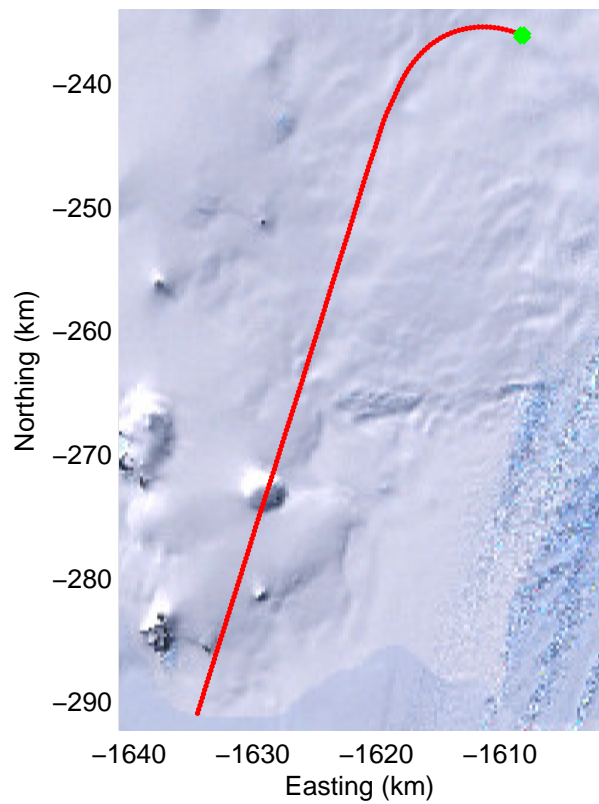

25.99 km  
75.034 S  
99.493 W

Distance  
Latitude  
Longitude

38.98 km  
75.086 S  
99.090 W

51.97 km  
75.137 S  
98.687 W

64.96 km  
75.099 S  
98.321 W

Data Frame ID: 20091109\_02\_006

0.00 km	13.00 km	25.99 km	Distance	38.98 km	51.97 km	64.96 km
74.927 S	74.981 S	75.034 S	Latitude	75.086 S	75.137 S	75.099 S
100.289 W	99.892 W	99.493 W	Longitude	99.090 W	98.687 W	98.321 W