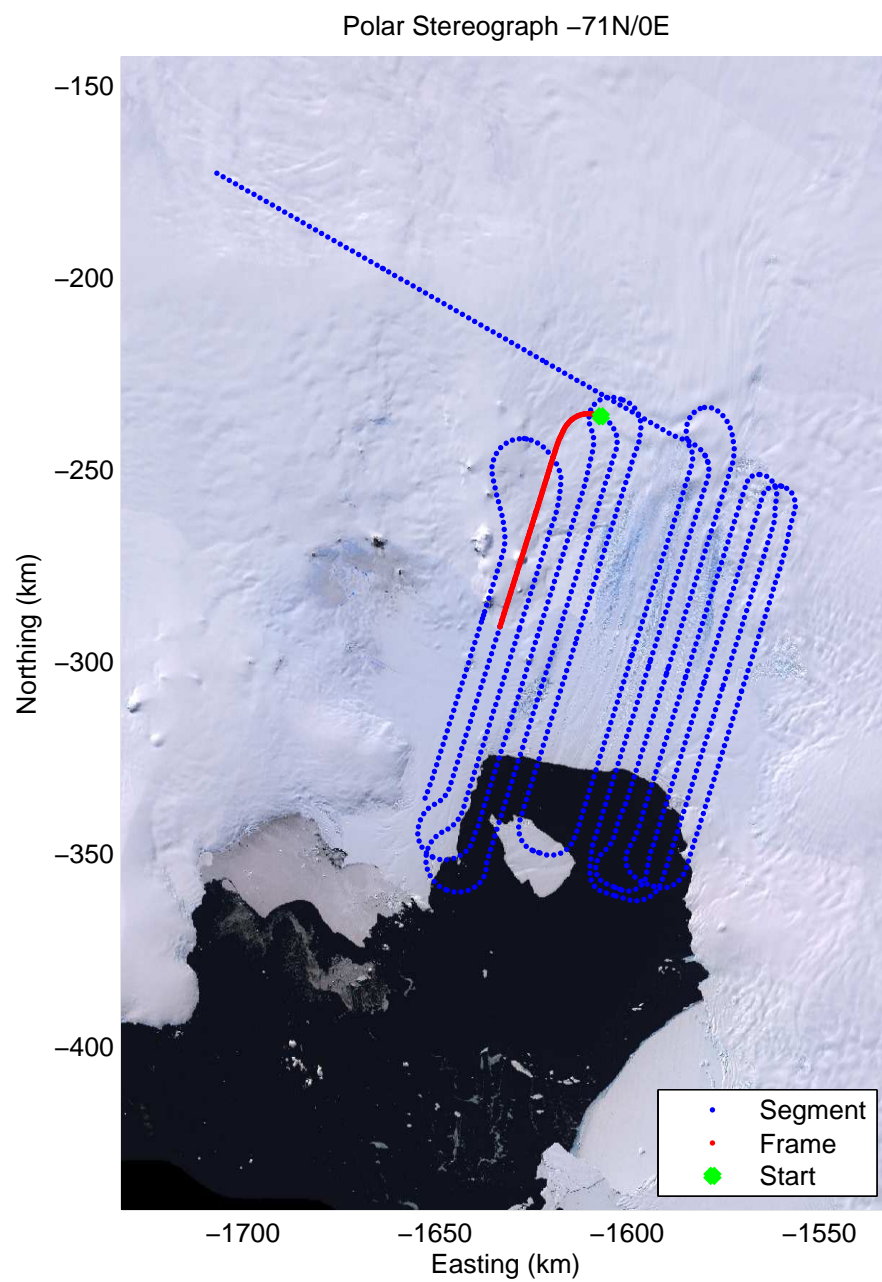

25.99 km  
75.034 S  
99.493 W

Distance  
Latitude  
Longitude

38.98 km  
75.086 S  
99.090 W

51.97 km  
75.137 S  
98.687 W

64.96 km  
75.099 S  
98.321 W

Data Frame ID: 20091109\_02\_006

0.00 km	13.00 km	25.99 km	Distance	38.98 km	51.97 km	64.96 km
74.927 S	74.981 S	75.034 S	Latitude	75.086 S	75.137 S	75.099 S
100.289 W	99.892 W	99.493 W	Longitude	99.090 W	98.687 W	98.321 W