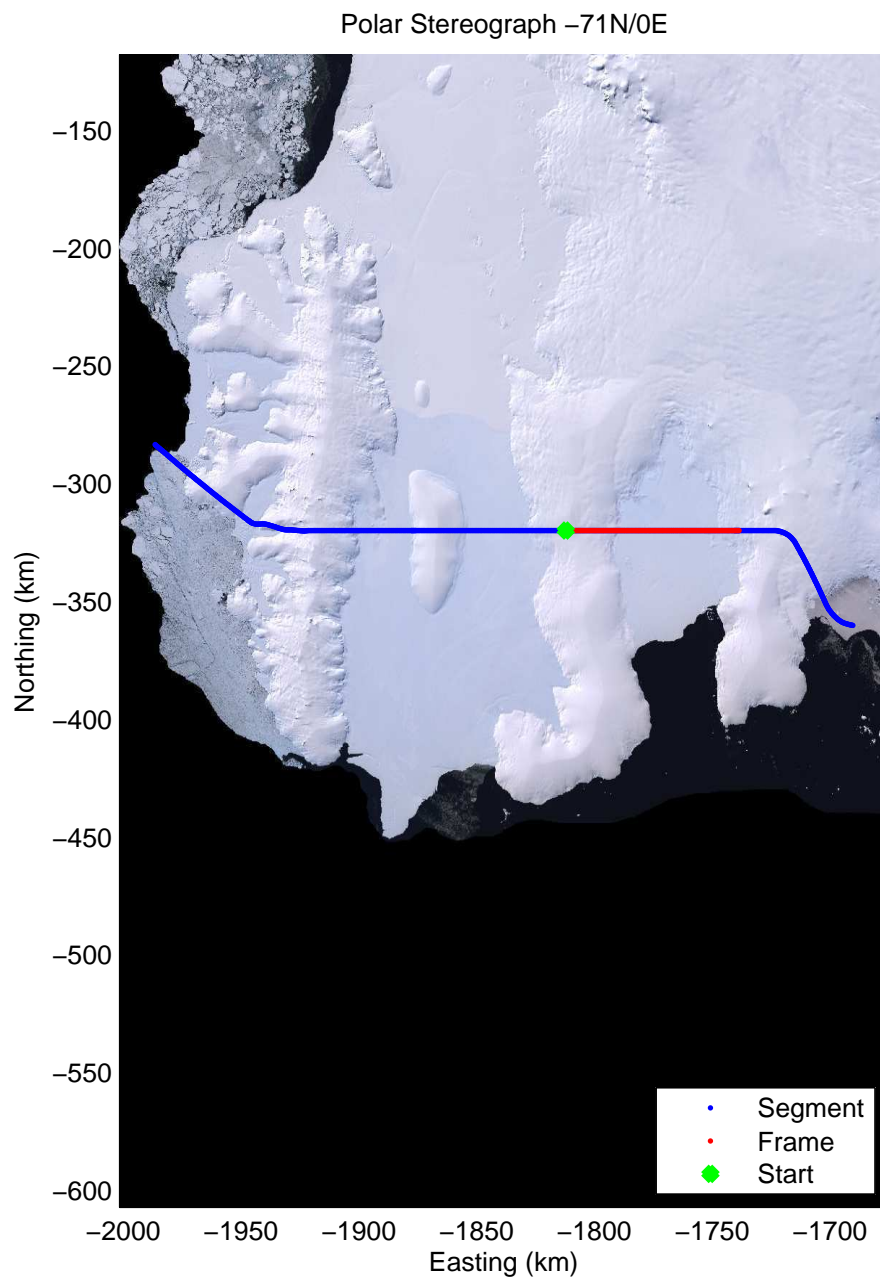

54.49 km  
71.975 S  
99.233 W

Data Frame ID: 20091109\_01\_001

|          |          |          |           |          |          |          |
|----------|----------|----------|-----------|----------|----------|----------|
| 0.00 km  | 10.90 km | 21.81 km | Distance  | 32.70 km | 43.60 km | 54.49 km |
| 71.652 S | 71.715 S | 71.778 S | Latitude  | 71.842 S | 71.908 S | 71.975 S |
| 98.102 W | 98.332 W | 98.561 W | Longitude | 98.787 W | 99.011 W | 99.233 W |

Data Frame ID: 20091109\_01\_002

Data Frame ID: 20091109\_01\_002

Data Frame ID: 20091109\_01\_003

Data Frame ID: 20091109\_01\_003

Data Frame ID: 20091109\_01\_004

0.00 km  
73.152 S  
99.997 W

14.90 km  
73.282 S  
100.077 W