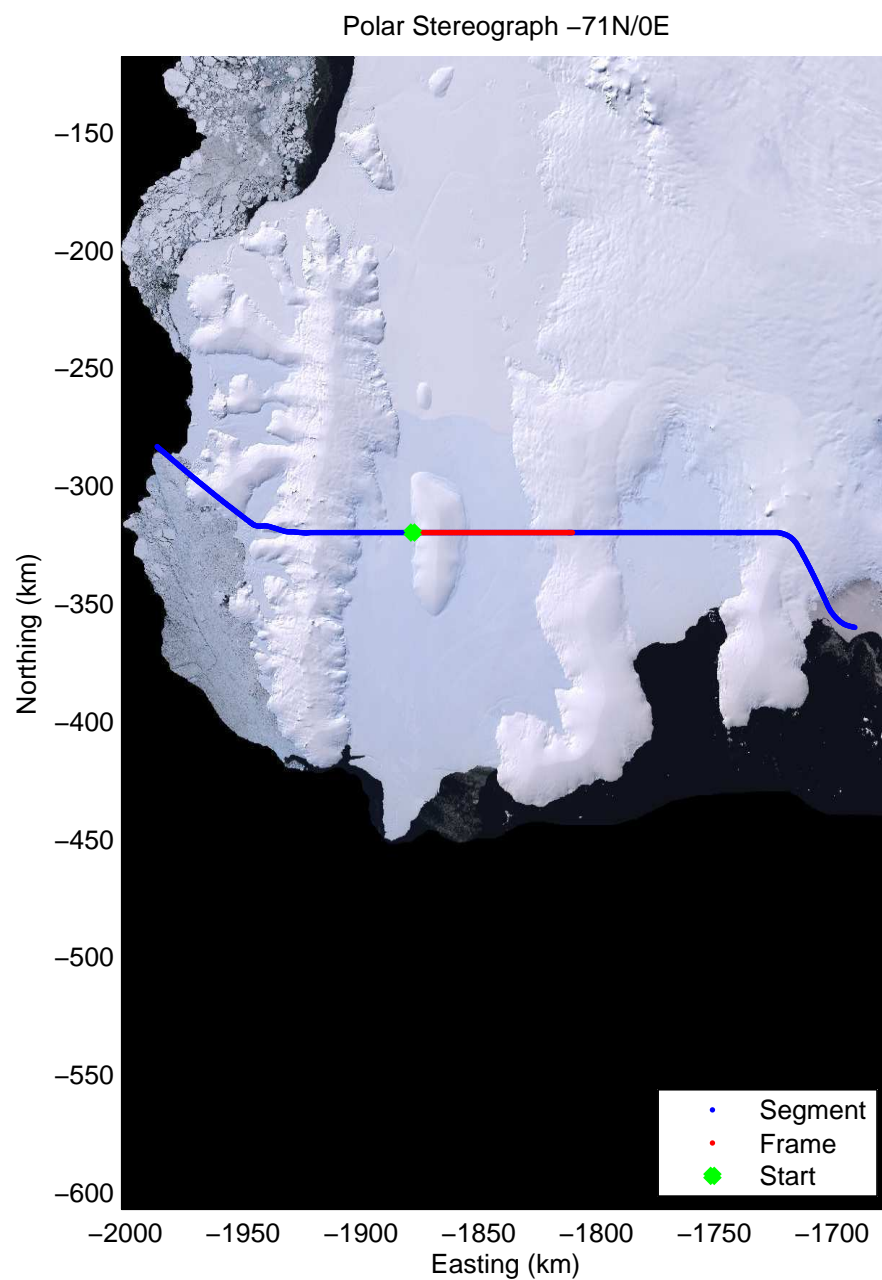

Data Frame ID: 20091109\_01\_001

0.00 km  
71.652 S  
98.102 W

10.90 km  
71.715 S  
98.332 W

21.81 km  
71.778 S  
98.561 W

Distance  
Latitude  
Longitude

32.70 km  
71.842 S  
98.787 W

43.60 km  
71.908 S  
99.011 W

54.49 km  
71.975 S  
99.233 W

Data Frame ID: 20091109\_01\_001

|          |          |          |           |          |          |          |
|----------|----------|----------|-----------|----------|----------|----------|
| 0.00 km  | 10.90 km | 21.81 km | Distance  | 32.70 km | 43.60 km | 54.49 km |
| 71.652 S | 71.715 S | 71.778 S | Latitude  | 71.842 S | 71.908 S | 71.975 S |
| 98.102 W | 98.332 W | 98.561 W | Longitude | 98.787 W | 99.011 W | 99.233 W |

Data Frame ID: 20091109\_01\_002

Data Frame ID: 20091109\_01\_002

Data Frame ID: 20091109\_01\_003

Data Frame ID: 20091109\_01\_003

Data Frame ID: 20091109\_01\_004

0.00 km  
73.152 S  
99.997 W

14.90 km  
73.282 S  
100.077 W