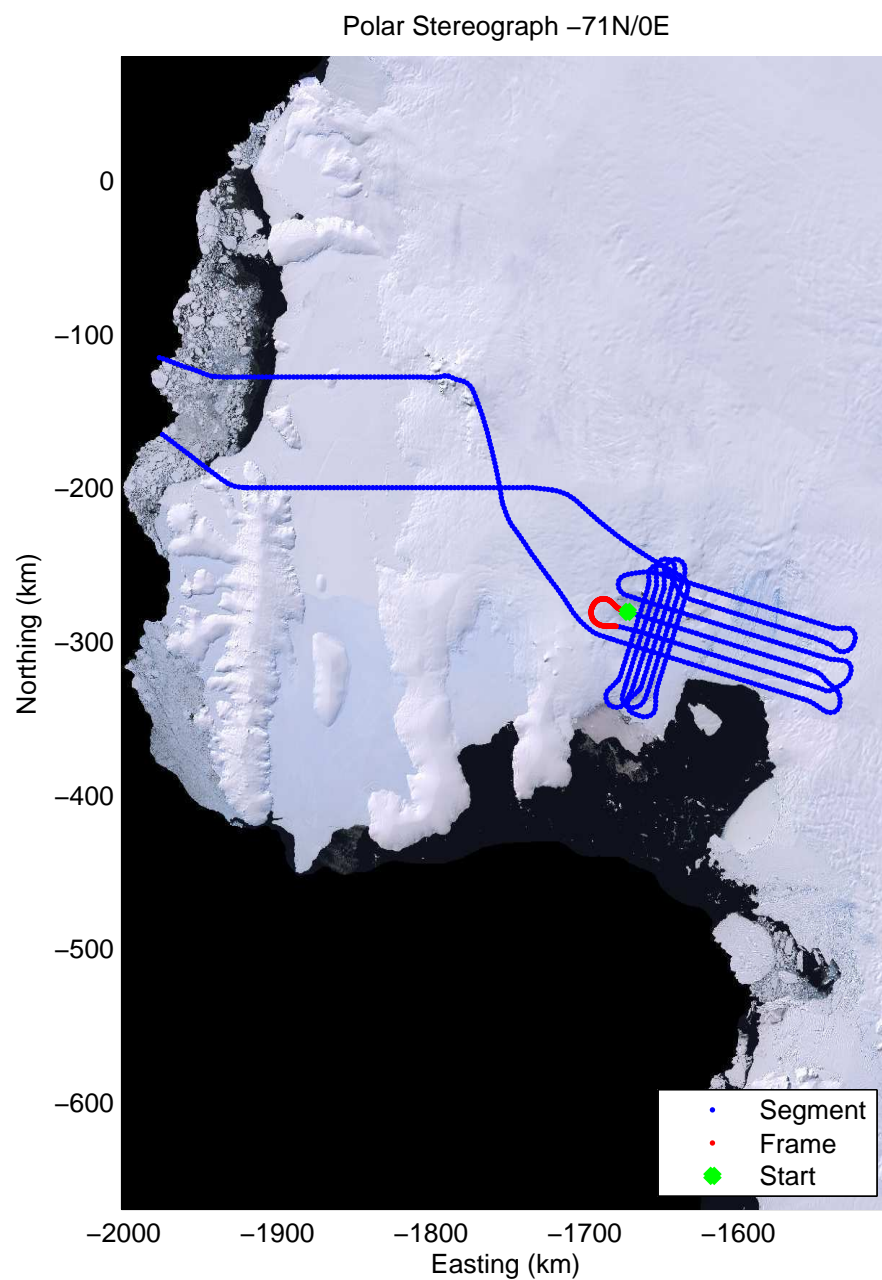

Data Frame ID: 20091107\_01\_010

Data Frame ID: 20091107\_01\_010

Data Frame ID: 20091107\_01\_011

Data Frame ID: 20091107\_01\_011

Data Frame ID: 20091107\_01\_012

Data Frame ID: 20091107\_01\_012

0.00 km	10.77 km	21.53 km	Distance	32.30 km	43.06 km	53.82 km
74.444 S	74.370 S	74.291 S	Latitude	74.231 S	74.270 S	74.362 S
99.508 W	99.292 W	99.141 W	Longitude	99.392 W	99.689 W	99.776 W