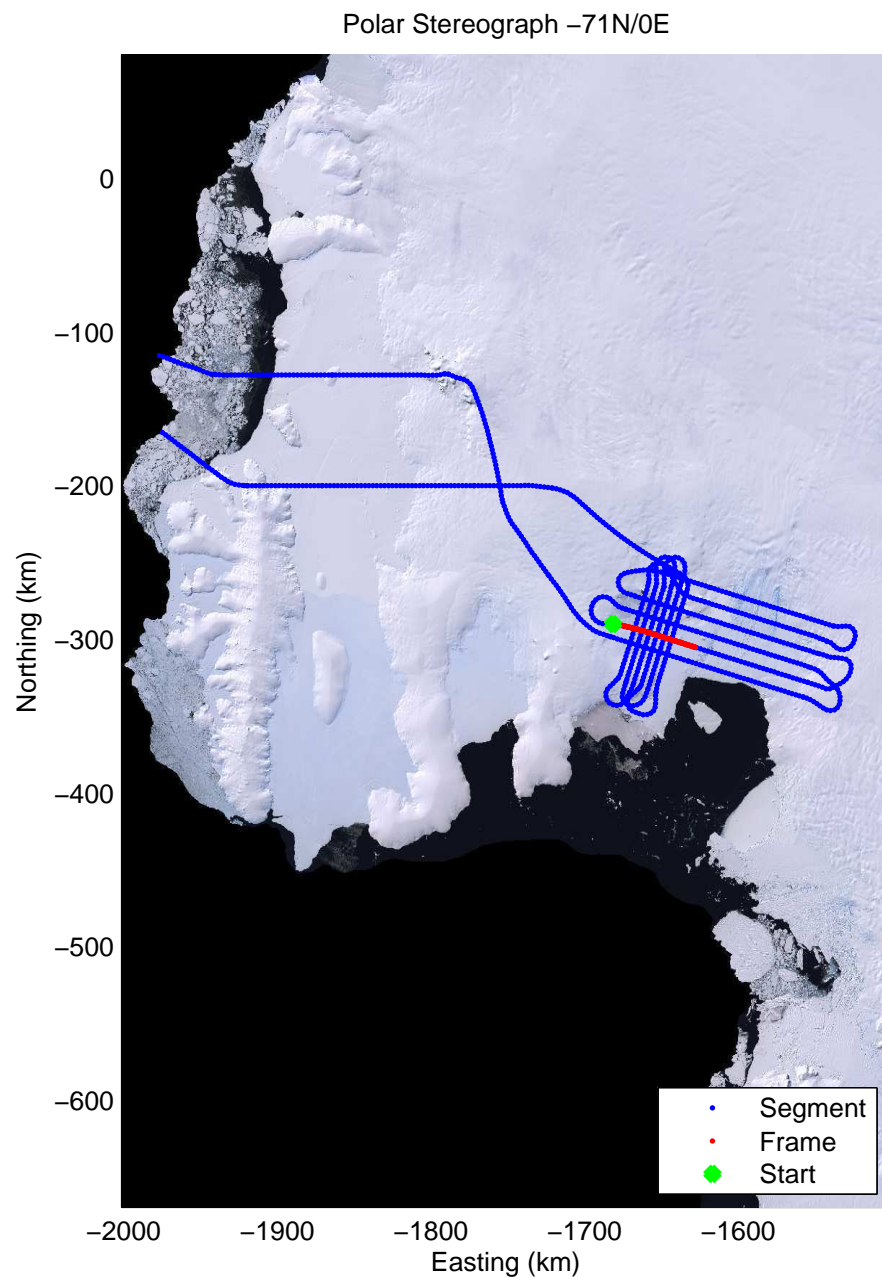

Data Frame ID: 20091107\_01\_010

Data Frame ID: 20091107\_01\_010

Data Frame ID: 20091107\_01\_011

Data Frame ID: 20091107\_01\_011

Data Frame ID: 20091107\_01\_012

Data Frame ID: 20091107\_01\_012

0.00 km	10.77 km	21.53 km	Distance	32.30 km	43.06 km	53.82 km
74.444 S	74.370 S	74.291 S	Latitude	74.231 S	74.270 S	74.362 S
99.508 W	99.292 W	99.141 W	Longitude	99.392 W	99.689 W	99.776 W