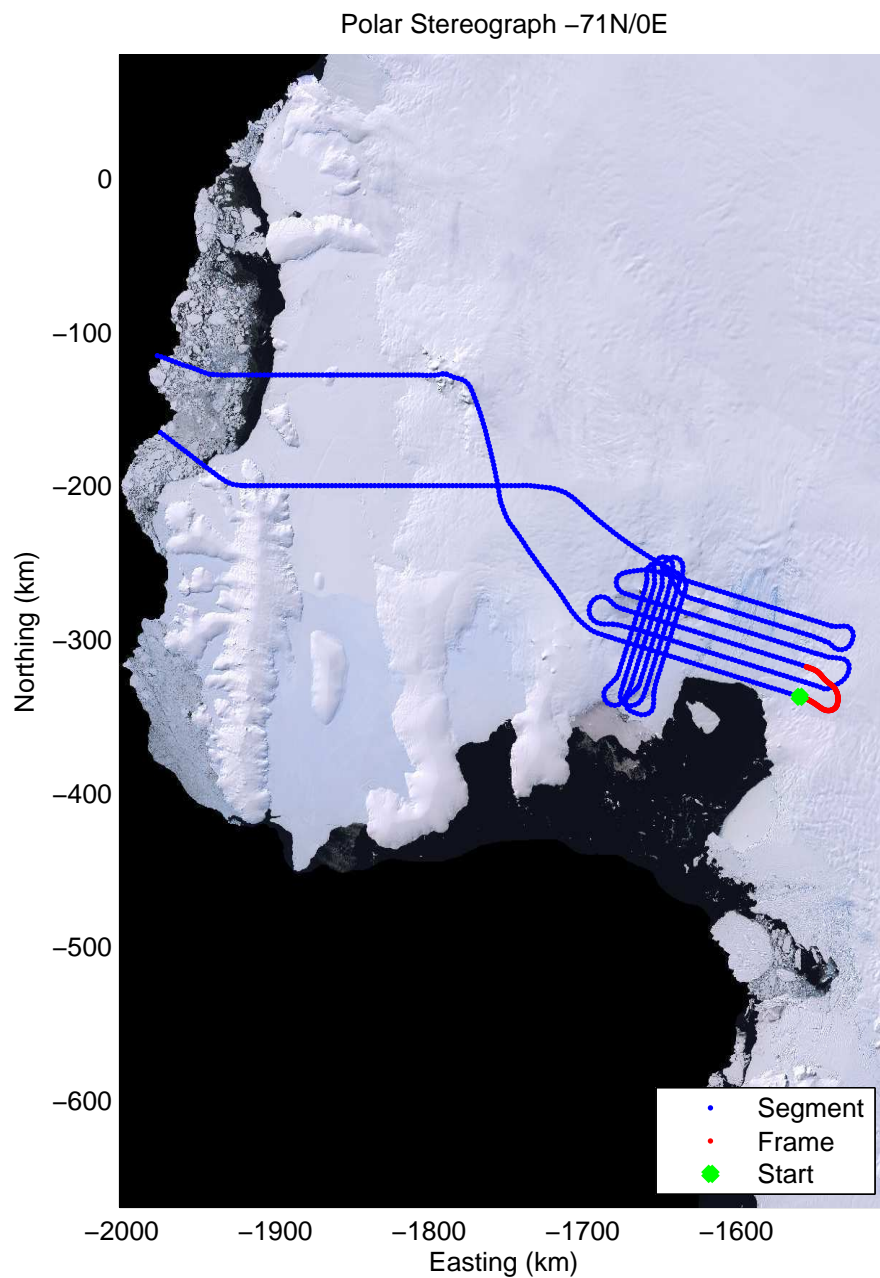

Data Frame ID: 20091107\_01\_008

Data Frame ID: 20091107\_01\_009

Data Frame ID: 20091107\_01\_009

0.00 km	12.86 km	25.74 km	Distance	38.60 km	51.46 km	64.32 km
75.355 S	75.444 S	75.540 S	Latitude	75.571 S	75.509 S	75.428 S
102.174 W	102.454 W	102.621 W	Longitude	102.208 W	101.824 W	101.520 W