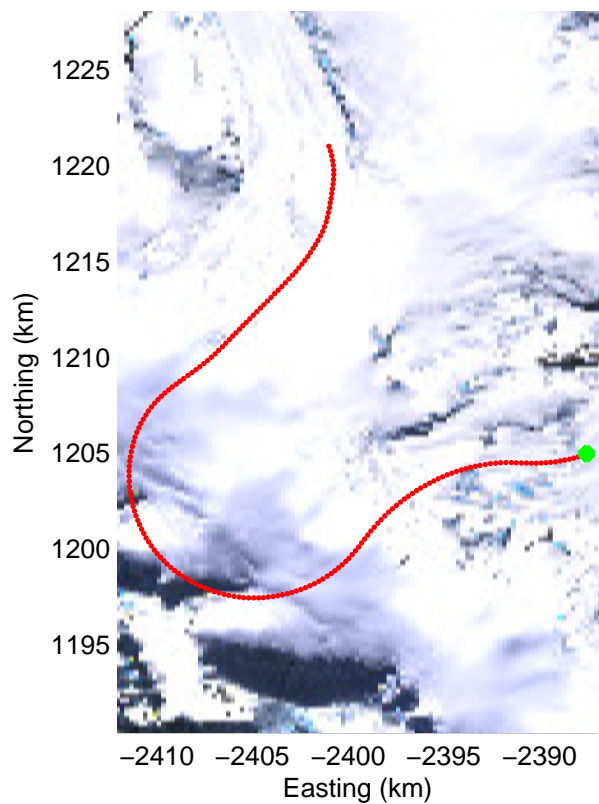

51.46 km  
65.747 S  
63.002 W

64.31 km  
65.724 S  
63.253 W

Data Frame ID: 20091104\_02\_005

0.00 km	12.87 km	25.73 km	Distance	38.59 km	51.46 km	64.31 km
65.816 S	65.794 S	65.777 S	Latitude	65.758 S	65.747 S	65.724 S
61.904 W	62.179 W	62.455 W	Longitude	62.726 W	63.002 W	63.253 W