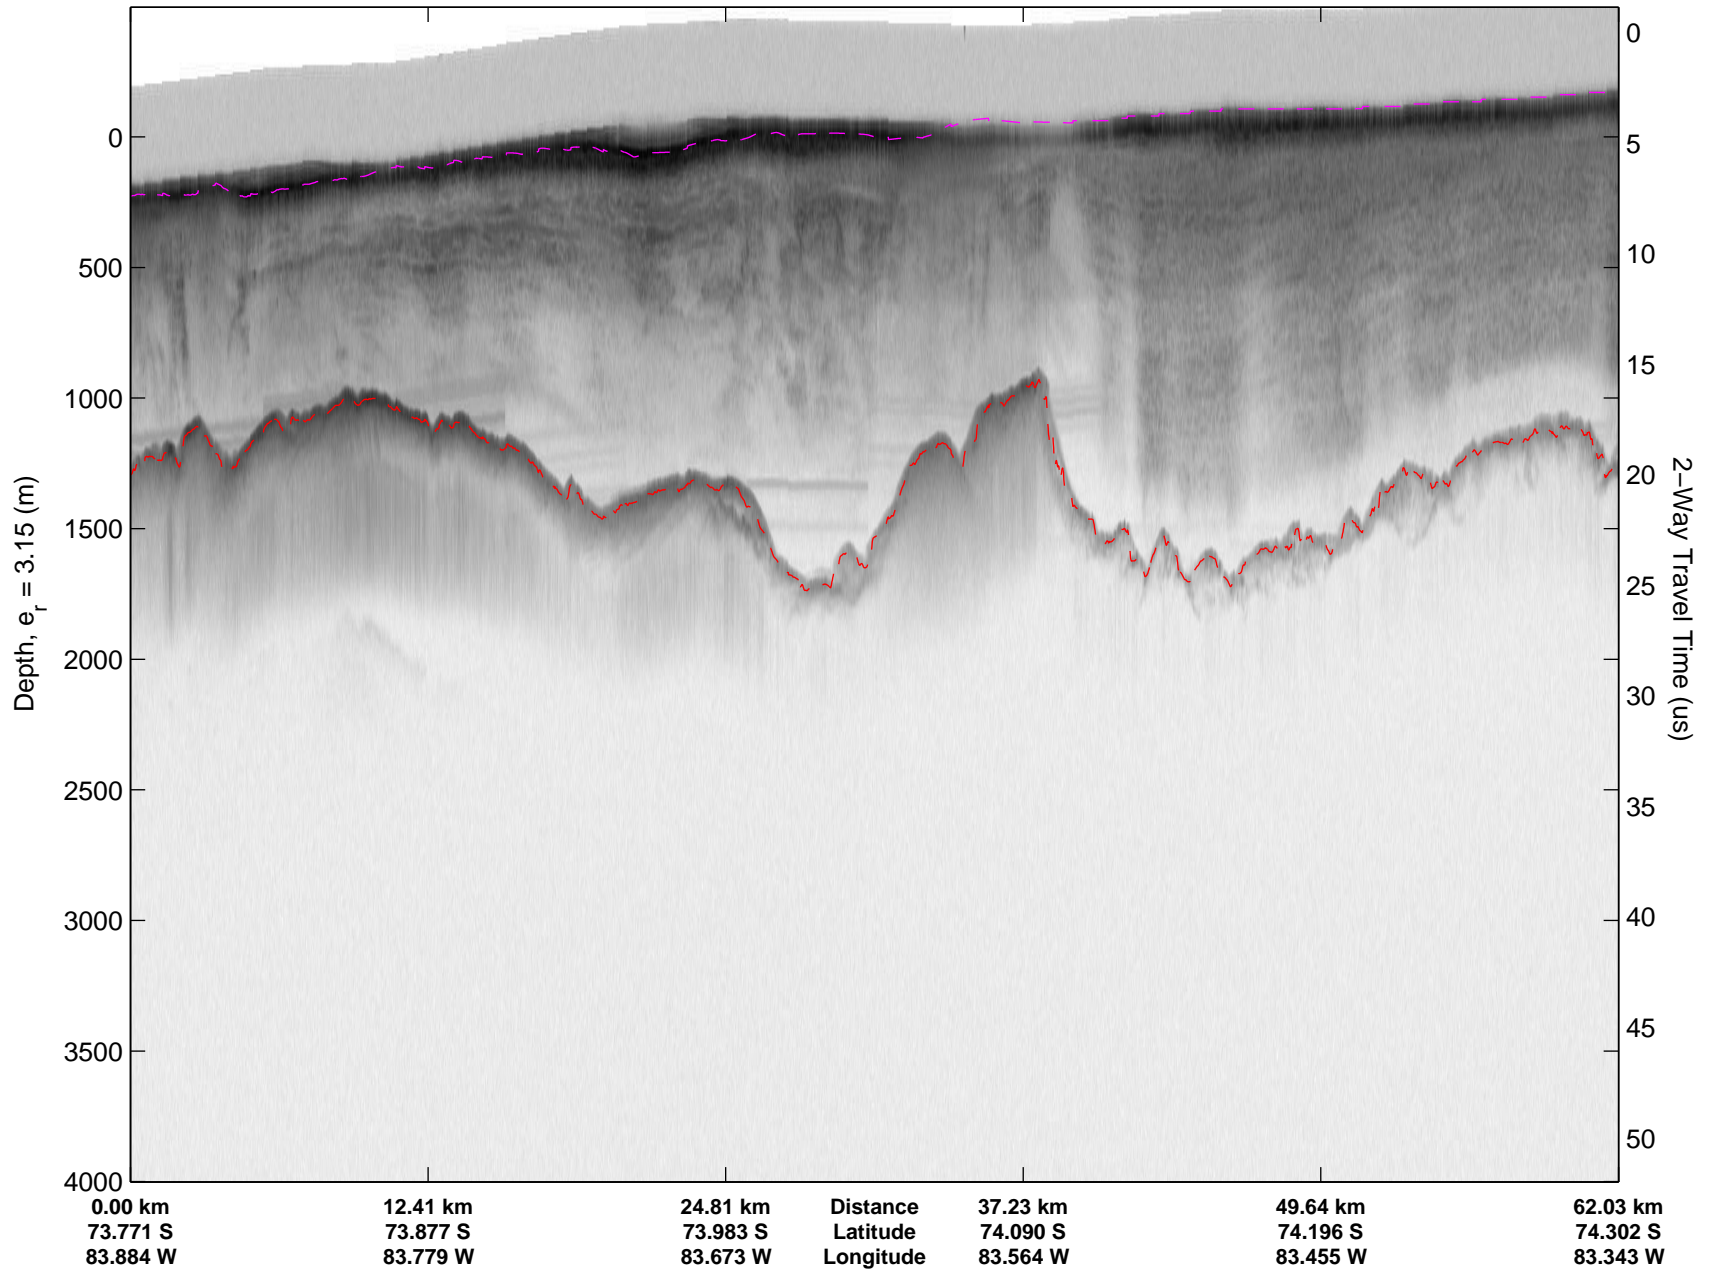

Data Frame ID: 20091103_02_001

Data Frame ID: 20091103_02_001

Data Frame ID: 20091103_02_002

Data Frame ID: 20091103_02_002

Data Frame ID: 20091103_02_003

Data Frame ID: 20091103_02_003

Data Frame ID: 20091103_02_004

Data Frame ID: 20091103_02_005

Data Frame ID: 20091103_02_005

Data Frame ID: 20091103_02_006

Data Frame ID: 20091103_02_006

Data Frame ID: 20091103_02_007

0.00 km	19.09 km	38.18 km	Distance	57.25 km	76.34 km	95.42 km
74.285 S	74.449 S	74.613 S	Latitude	74.777 S	74.941 S	75.105 S
83.361 W	83.188 W	83.011 W	Longitude	82.830 W	82.646 W	82.462 W