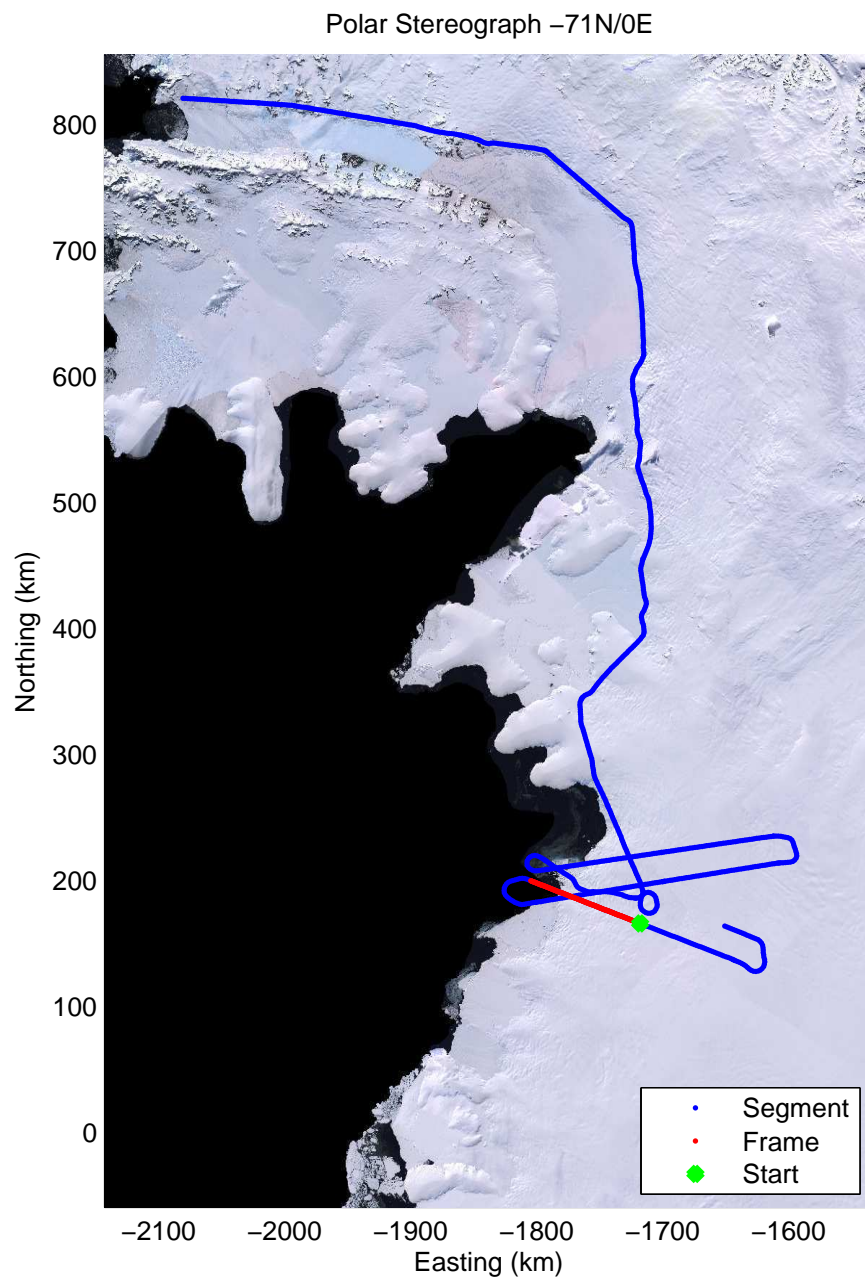

Data Frame ID: 20091103_02_001

Data Frame ID: 20091103_02_001

Data Frame ID: 20091103_02_002

Data Frame ID: 20091103_02_002

Data Frame ID: 20091103_02_003

Data Frame ID: 20091103_02_003

Data Frame ID: 20091103_02_004

Data Frame ID: 20091103_02_004

0.00 km	11.93 km	23.85 km	Distance	35.77 km	47.69 km	59.60 km
73.366 S	73.263 S	73.174 S	Latitude	73.201 S	73.300 S	73.404 S
83.736 W	83.704 W	83.888 W	Longitude	84.204 W	84.331 W	84.238 W