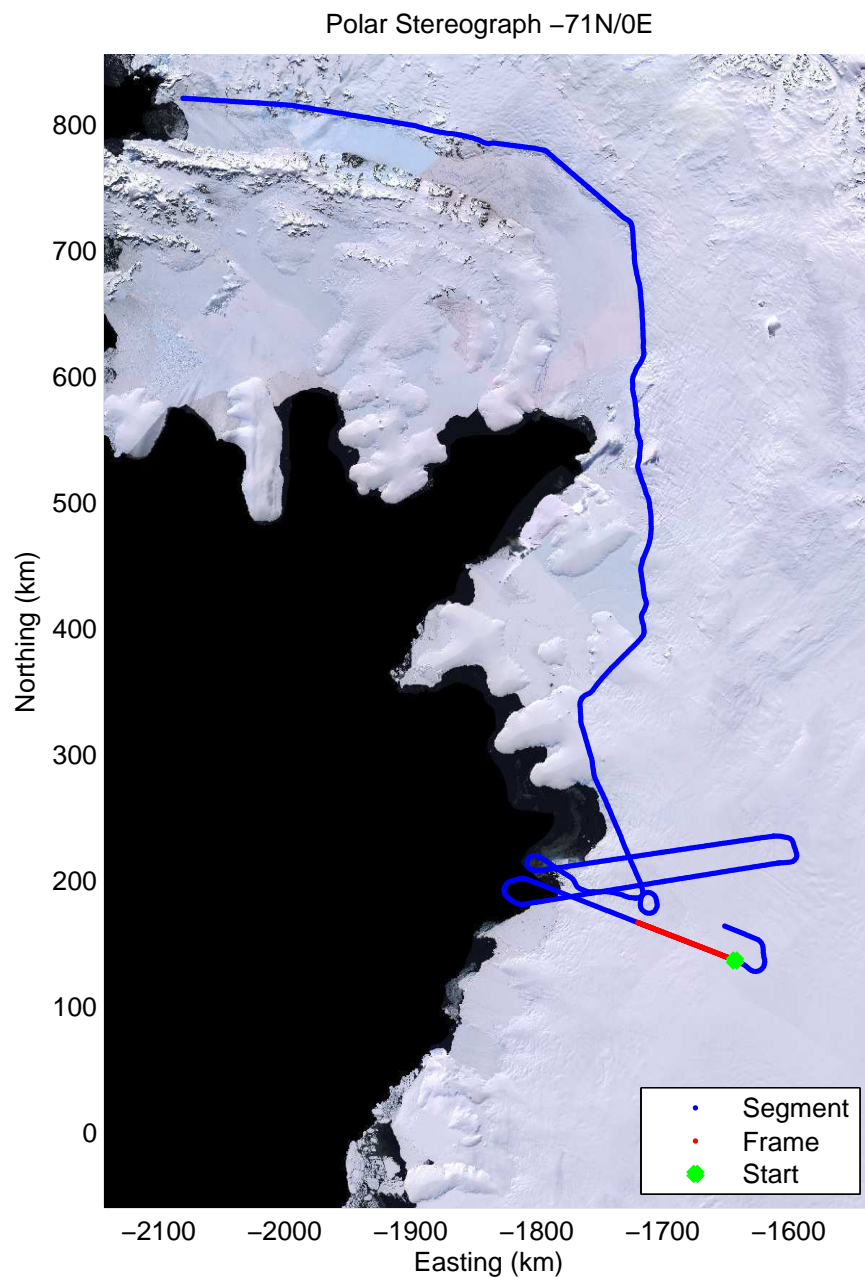

Data Frame ID: 20091103_02_001

Data Frame ID: 20091103_02_001

Data Frame ID: 20091103_02_002

Data Frame ID: 20091103_02_002

Data Frame ID: 20091103_02_003

Data Frame ID: 20091103_02_003

Data Frame ID: 20091103_02_004

Data Frame ID: 20091103_02_004

0.00 km	11.93 km	23.85 km	Distance	35.77 km	47.69 km	59.60 km
73.366 S	73.263 S	73.174 S	Latitude	73.201 S	73.300 S	73.404 S
83.736 W	83.704 W	83.888 W	Longitude	84.204 W	84.331 W	84.238 W