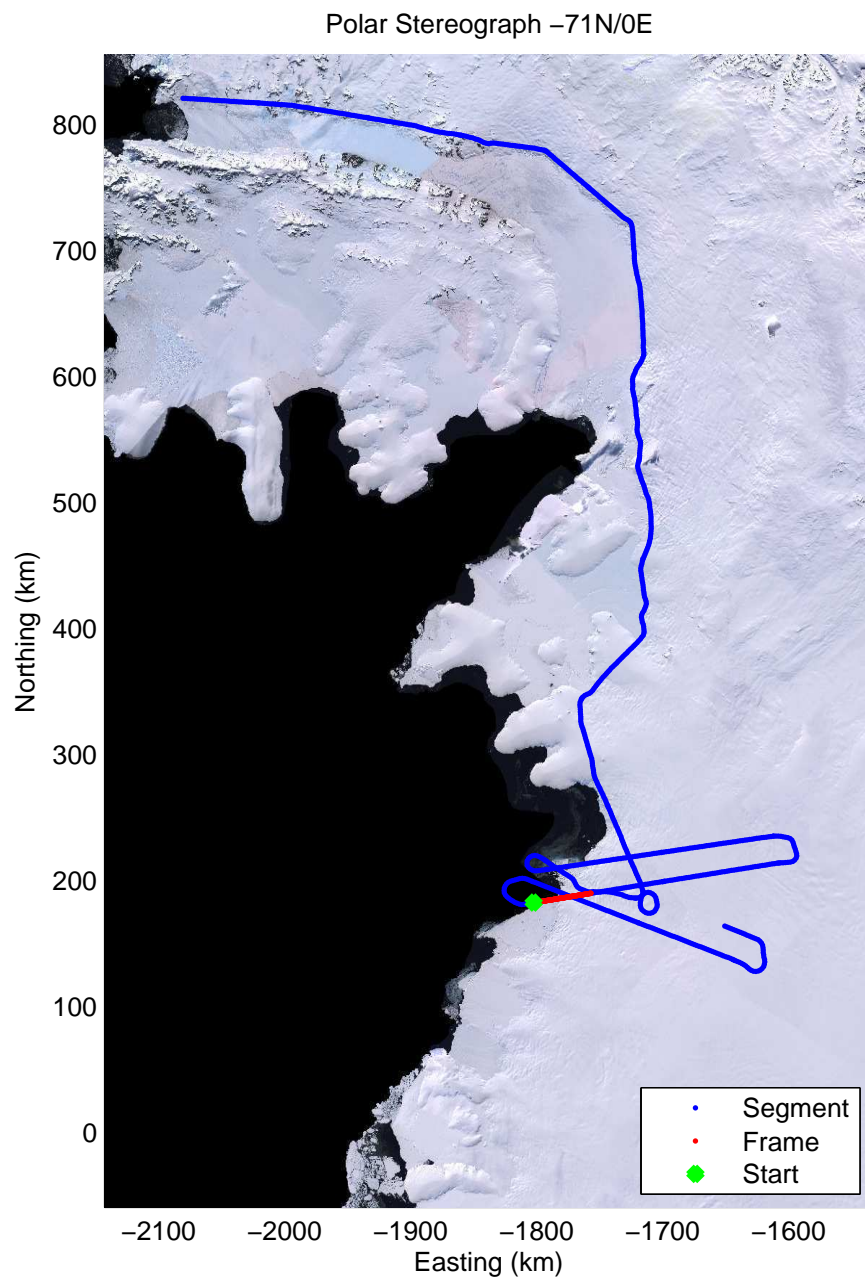

Data Frame ID: 20091103_02_001

Data Frame ID: 20091103_02_001

Data Frame ID: 20091103_02_002

Data Frame ID: 20091103_02_002

Data Frame ID: 20091103_02_003

Data Frame ID: 20091103_02_003

Data Frame ID: 20091103_02_004

Data Frame ID: 20091103_02_004

0.00 km	11.93 km	23.85 km	Distance	35.77 km	47.69 km	59.60 km
73.366 S	73.263 S	73.174 S	Latitude	73.201 S	73.300 S	73.404 S
83.736 W	83.704 W	83.888 W	Longitude	84.204 W	84.331 W	84.238 W