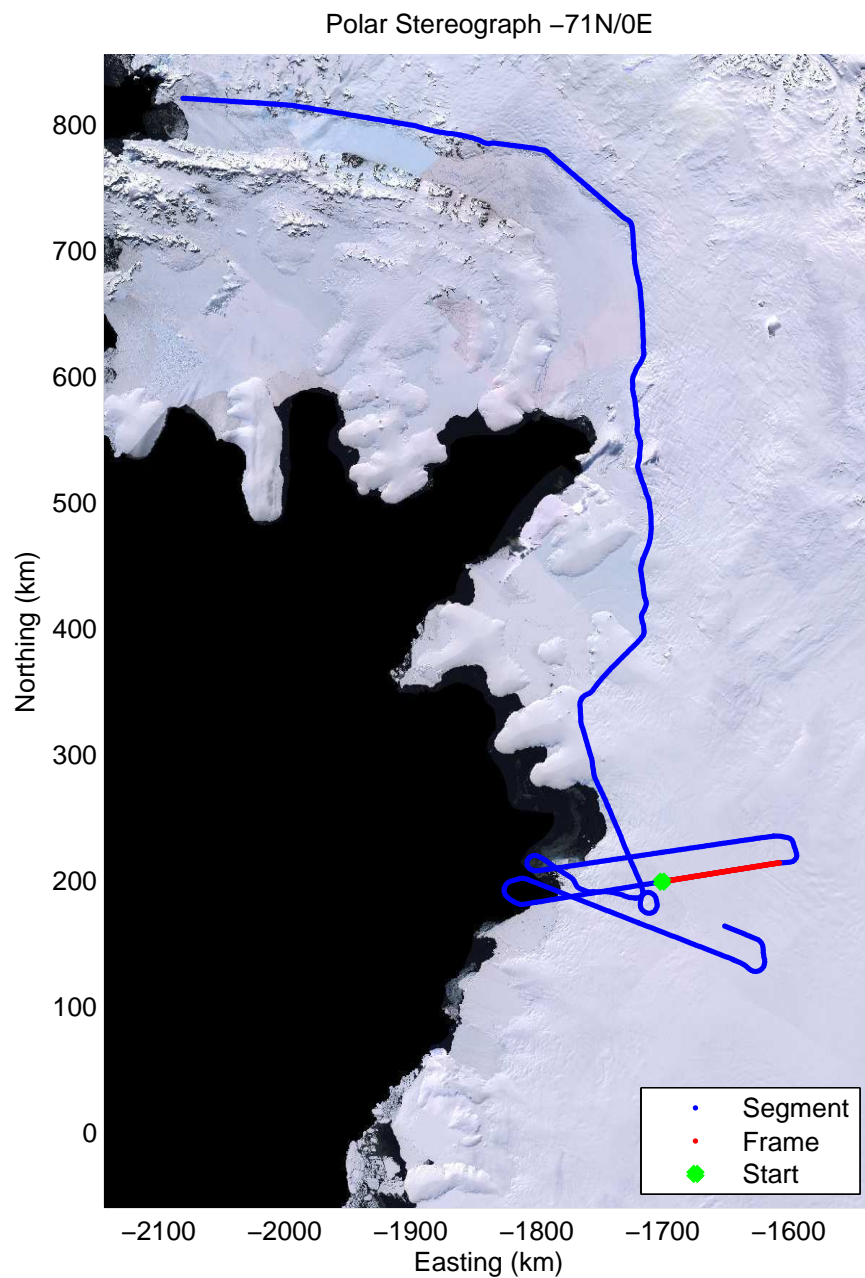

Data Frame ID: 20091103_02_005

Data Frame ID: 20091103_02_005

Data Frame ID: 20091103_02_006

Data Frame ID: 20091103_02_006

Data Frame ID: 20091103_02_007

0.00 km	19.09 km	38.18 km	Distance	57.25 km	76.34 km	95.42 km
74.285 S	74.449 S	74.613 S	Latitude	74.777 S	74.941 S	75.105 S
83.361 W	83.188 W	83.011 W	Longitude	82.830 W	82.646 W	82.462 W