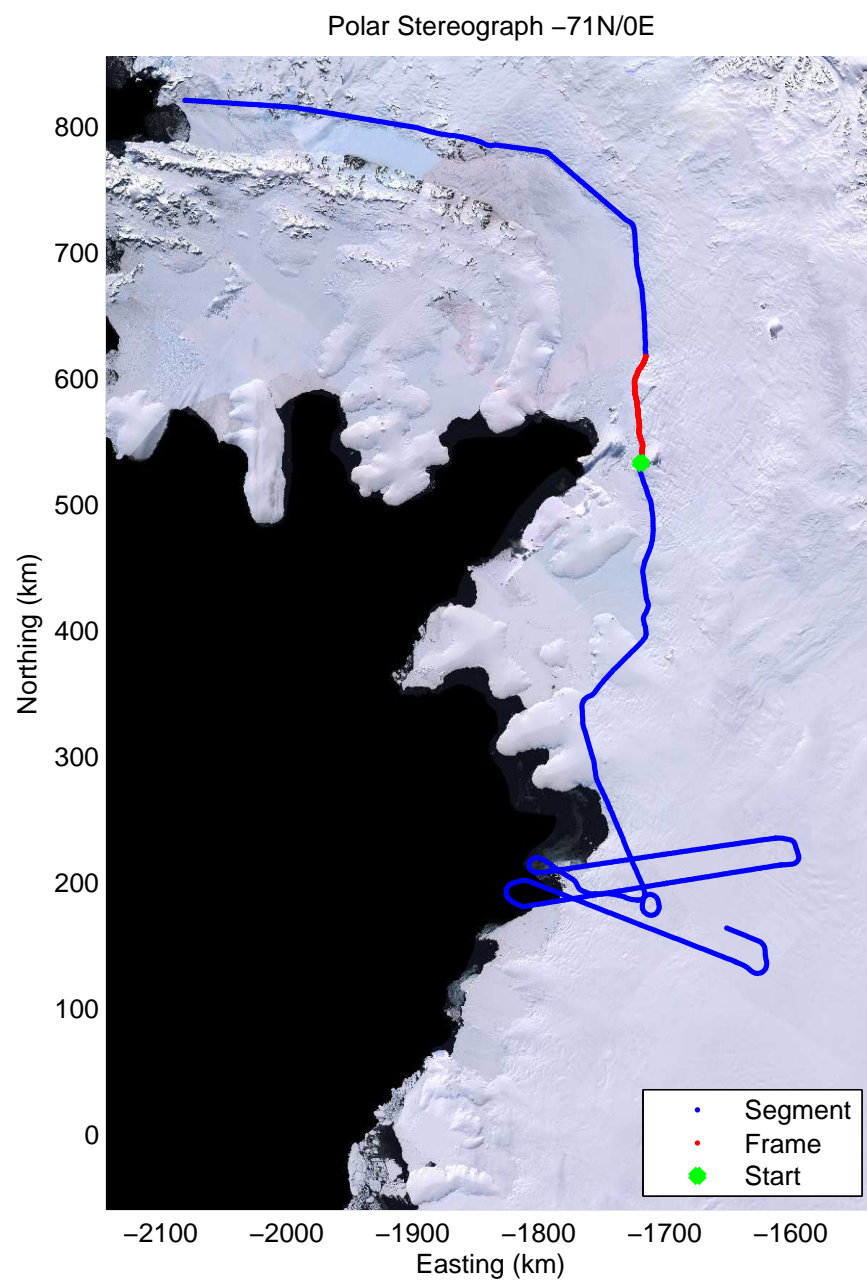

Data Frame ID: 20091103_02_017

Data Frame ID: 20091103_02_017

Data Frame ID: 20091103_02_018

Data Frame ID: 20091103_02_018

0.00 km	16.90 km	33.80 km	Distance	50.69 km	67.58 km	84.48 km
73.718 S	73.731 S	73.699 S	Latitude	73.639 S	73.549 S	73.495 S
75.224 W	74.692 W	74.169 W	Longitude	73.677 W	73.251 W	72.776 W