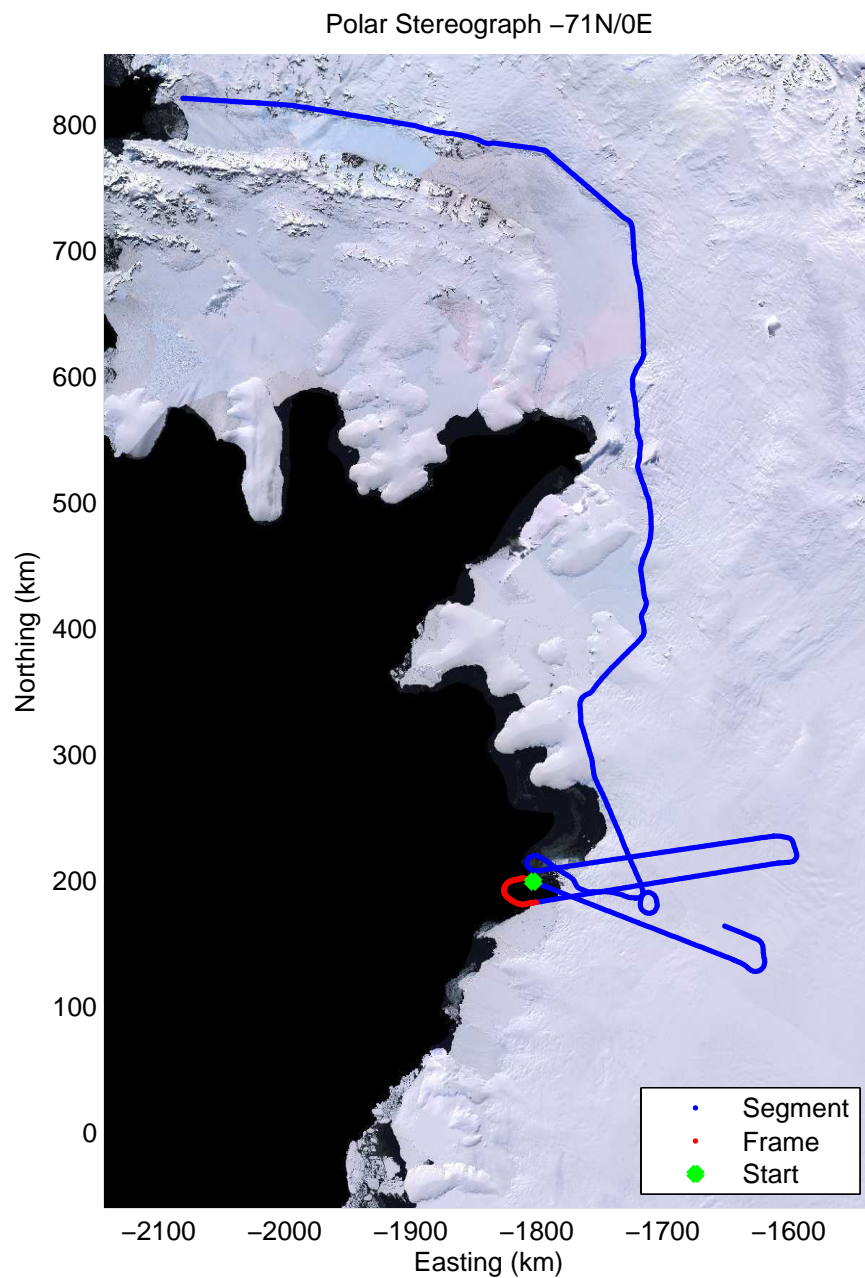

Data Frame ID: 20091103_02_001

Data Frame ID: 20091103_02_001

Data Frame ID: 20091103_02_002

Data Frame ID: 20091103_02_002

Data Frame ID: 20091103_02_003

Data Frame ID: 20091103_02_003

Data Frame ID: 20091103_02_004

Data Frame ID: 20091103_02_004

0.00 km	11.93 km	23.85 km	Distance	35.77 km	47.69 km	59.60 km
73.366 S	73.263 S	73.174 S	Latitude	73.201 S	73.300 S	73.404 S
83.736 W	83.704 W	83.888 W	Longitude	84.204 W	84.331 W	84.238 W