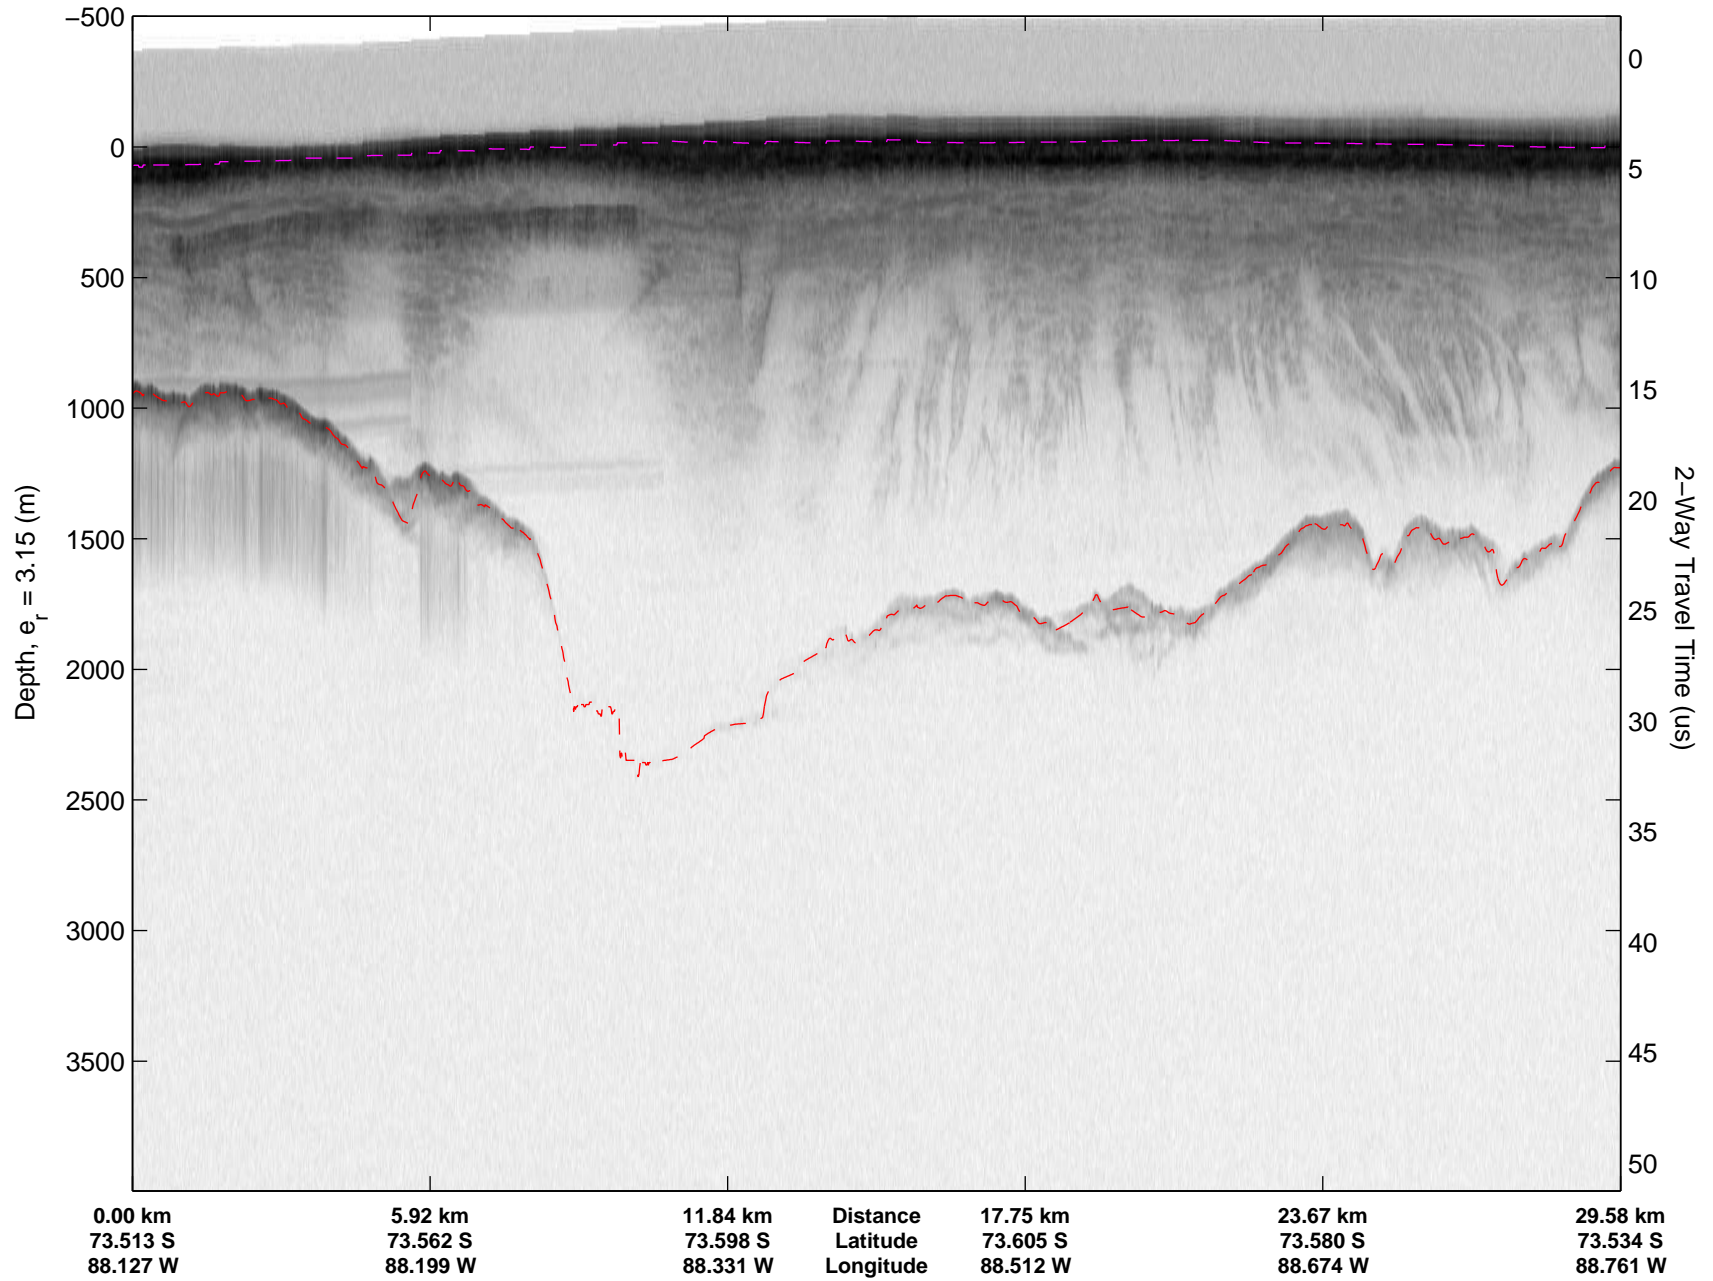

Data Frame ID: 20091103_01_001

Data Frame ID: 20091103_01_001

Data Frame ID: 20091103_01_002

0.00 km	8.84 km	17.68 km	Distance	26.51 km	35.34 km	44.17 km
73.151 S	73.228 S	73.304 S	Latitude	73.379 S	73.455 S	73.530 S
87.788 W	87.856 W	87.930 W	Longitude	87.999 W	88.072 W	88.144 W

Data Frame ID: 20091103_01_002

0.00 km	8.84 km	17.68 km	Distance	26.51 km	35.34 km	44.17 km
73.151 S	73.228 S	73.304 S	Latitude	73.379 S	73.455 S	73.530 S
87.788 W	87.856 W	87.930 W	Longitude	87.999 W	88.072 W	88.144 W

Data Frame ID: 20091103_01_003

Data Frame ID: 20091103_01_003

Data Frame ID: 20091103_01_004

Data Frame ID: 20091103_01_004

Data Frame ID: 20091103_01_005

Data Frame ID: 20091103_01_005

Data Frame ID: 20091103_01_006

Data Frame ID: 20091103_01_007

Data Frame ID: 20091103_01_008

Data Frame ID: 20091103_01_008

0.00 km	9.62 km	19.22 km	Distance	28.83 km	38.44 km	48.04 km
73.598 S	73.631 S	73.680 S	Latitude	73.713 S	73.740 S	73.751 S
84.291 W	84.012 W	83.763 W	Longitude	83.482 W	83.196 W	82.893 W