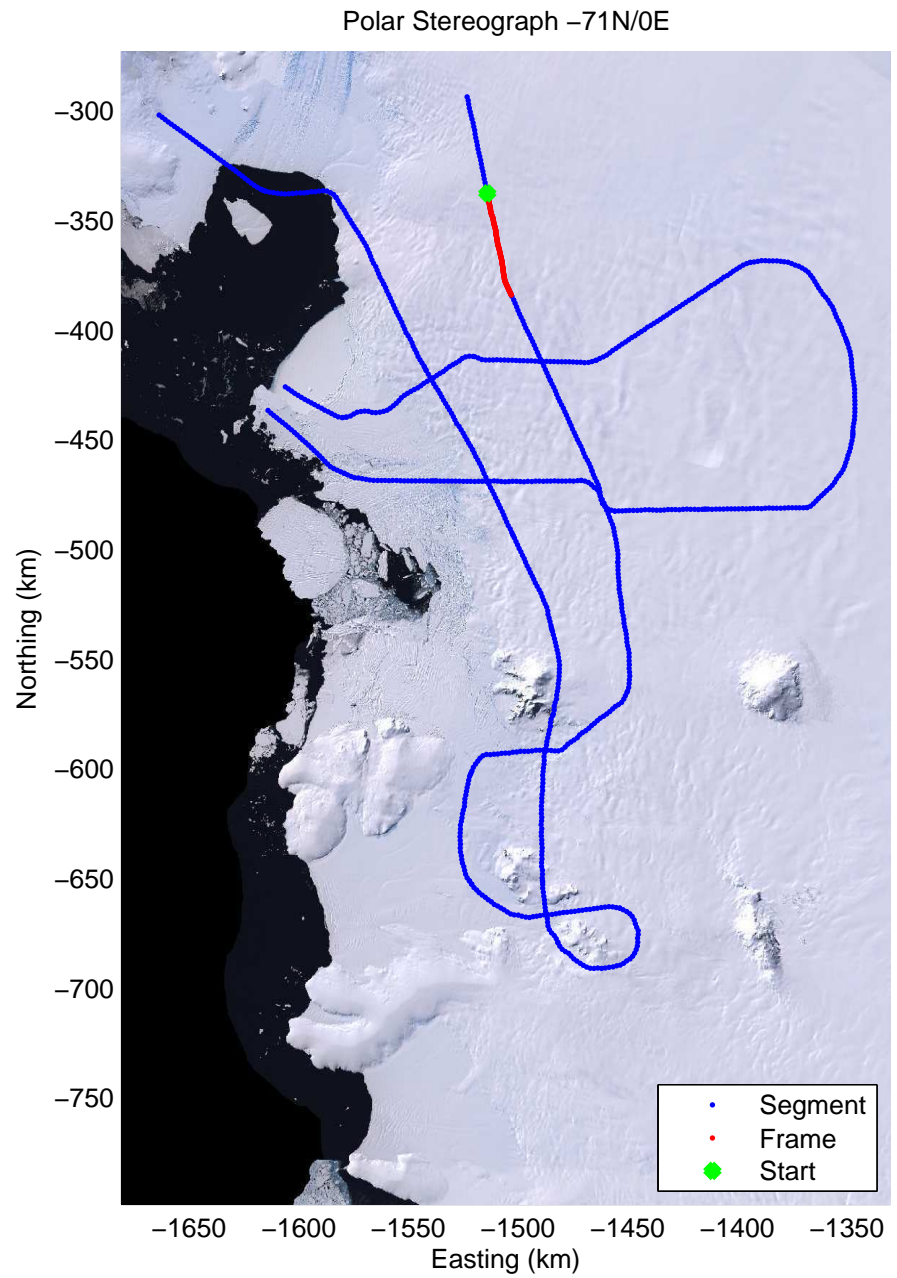

Data Frame ID: 20091102_02_001

0.00 km
75.761 S
100.858 W

9.69 km
75.763 S
101.209 W

19.38 km
75.764 S
101.562 W

Distance
Latitude
Longitude

29.06 km
75.764 S
101.913 W

38.74 km
75.763 S
102.266 W

48.42 km
75.763 S
102.618 W

Data Frame ID: 20091102_02_002

Data Frame ID: 20091102_02_002

0.00 km
75.762 S
102.546 W

9.72 km
75.760 S
102.899 W

19.44 km
75.760 S
103.251 W

Distance
Latitude
Longitude

29.15 km
75.758 S
103.603 W

38.88 km
75.751 S
103.955 W