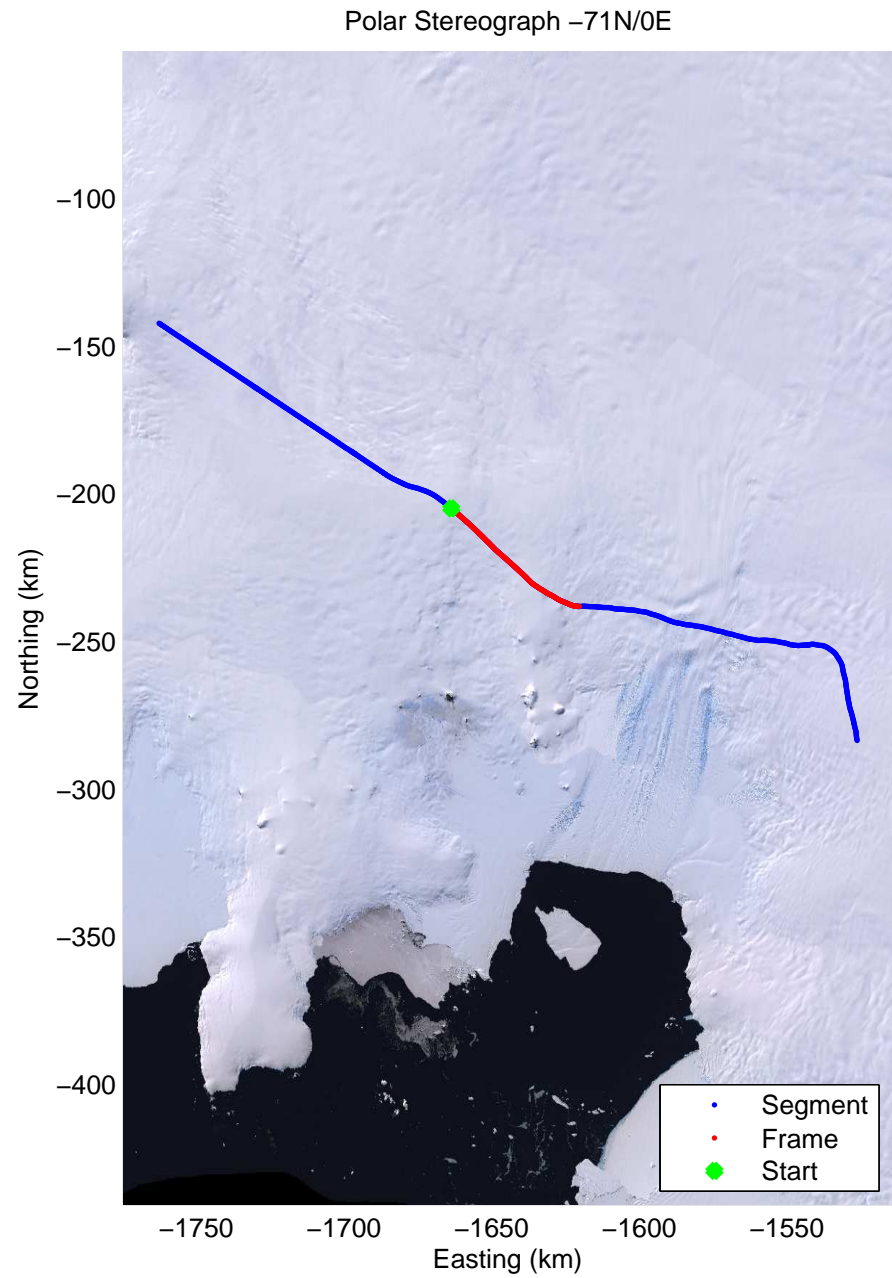

Data Frame ID: 20091102\_01\_001

Data Frame ID: 20091102\_01\_001

Data Frame ID: 20091102\_01\_002

Data Frame ID: 20091102\_01\_002

Data Frame ID: 20091102\_01\_003

Data Frame ID: 20091102\_01\_003

Data Frame ID: 20091102\_01\_004

Data Frame ID: 20091102\_01\_004

Data Frame ID: 20091102\_01\_005

0.00 km  
74.969 S  
98.333 W

16.75 km  
75.114 S  
98.457 W

33.50 km  
75.252 S  
98.673 W

Distance  
Latitude  
Longitude

50.24 km  
75.390 S  
98.883 W

66.97 km  
75.529 S  
99.090 W

83.71 km  
75.673 S  
99.234 W

Data Frame ID: 20091102\_01\_005

Data Frame ID: 20091102\_01\_006

Data Frame ID: 20091102\_01\_006