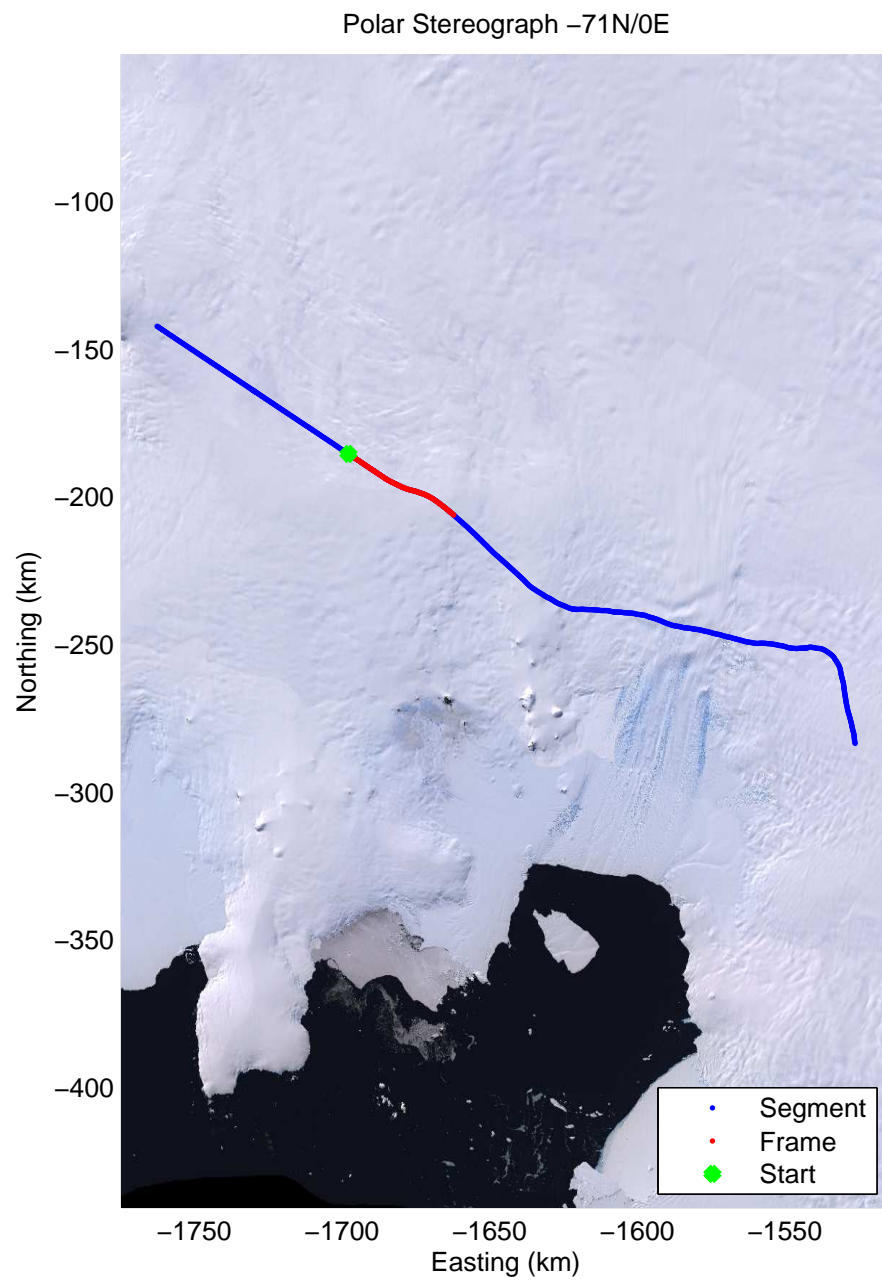

Data Frame ID: 20091102\_01\_001

Data Frame ID: 20091102\_01\_001

Data Frame ID: 20091102\_01\_002

Data Frame ID: 20091102\_01\_002

Data Frame ID: 20091102\_01\_003

Data Frame ID: 20091102\_01\_003

Data Frame ID: 20091102\_01\_004

Data Frame ID: 20091102\_01\_004

Data Frame ID: 20091102\_01\_005

0.00 km  
74.969 S  
98.333 W

16.75 km  
75.114 S  
98.457 W

33.50 km  
75.252 S  
98.673 W

Distance  
Latitude  
Longitude

50.24 km  
75.390 S  
98.883 W

66.97 km  
75.529 S  
99.090 W

83.71 km  
75.673 S  
99.234 W

Data Frame ID: 20091102\_01\_005

Data Frame ID: 20091102\_01\_006

Data Frame ID: 20091102\_01\_006