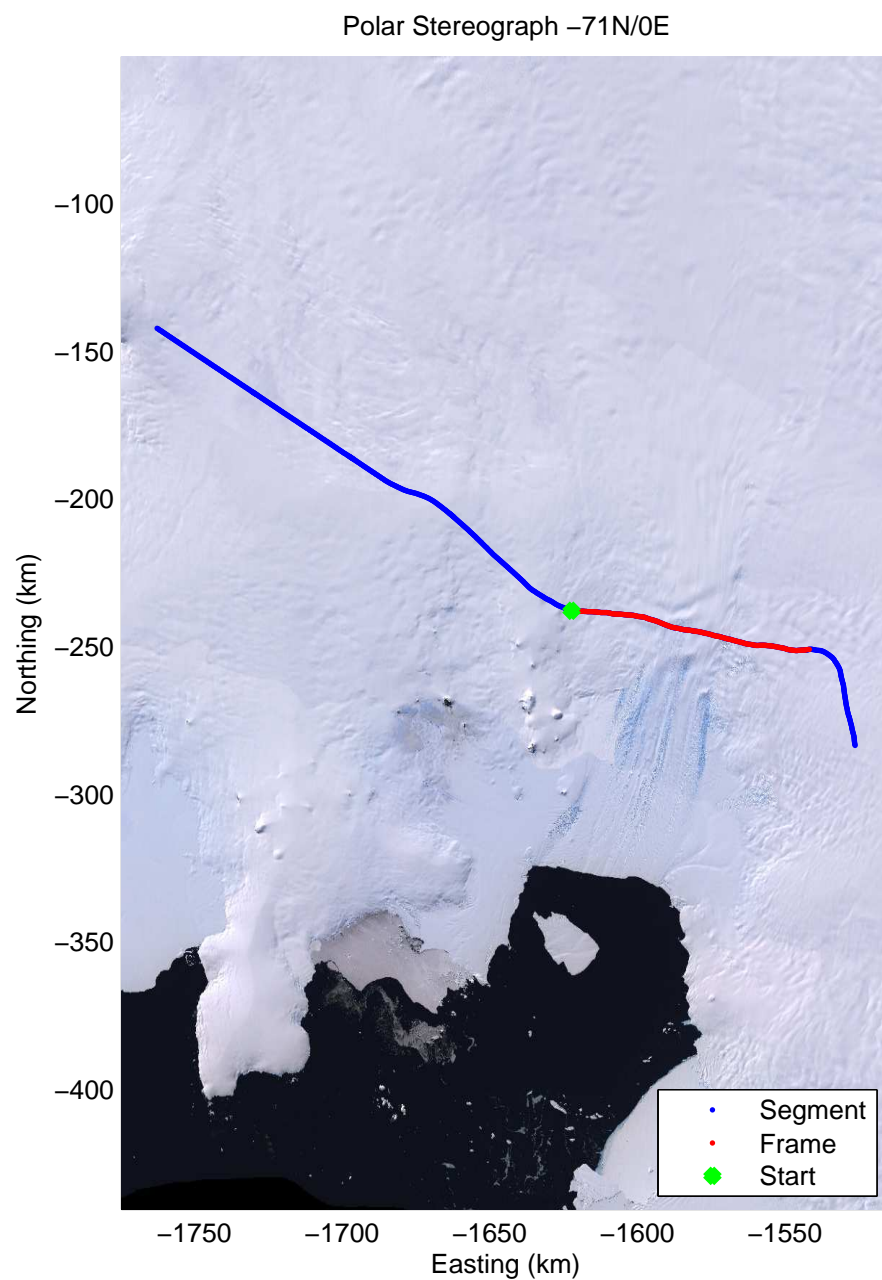

Data Frame ID: 20091102\_01\_001

Data Frame ID: 20091102\_01\_001

Data Frame ID: 20091102\_01\_002

Data Frame ID: 20091102\_01\_002

Data Frame ID: 20091102\_01\_003

Data Frame ID: 20091102\_01\_003

Data Frame ID: 20091102\_01\_004

Data Frame ID: 20091102\_01\_004

Data Frame ID: 20091102\_01\_005

0.00 km  
74.969 S  
98.333 W

16.75 km  
75.114 S  
98.457 W

33.50 km  
75.252 S  
98.673 W

Distance  
Latitude  
Longitude

50.24 km  
75.390 S  
98.883 W

66.97 km  
75.529 S  
99.090 W

83.71 km  
75.673 S  
99.234 W

Data Frame ID: 20091102\_01\_005

Data Frame ID: 20091102\_01\_006

Data Frame ID: 20091102\_01\_006