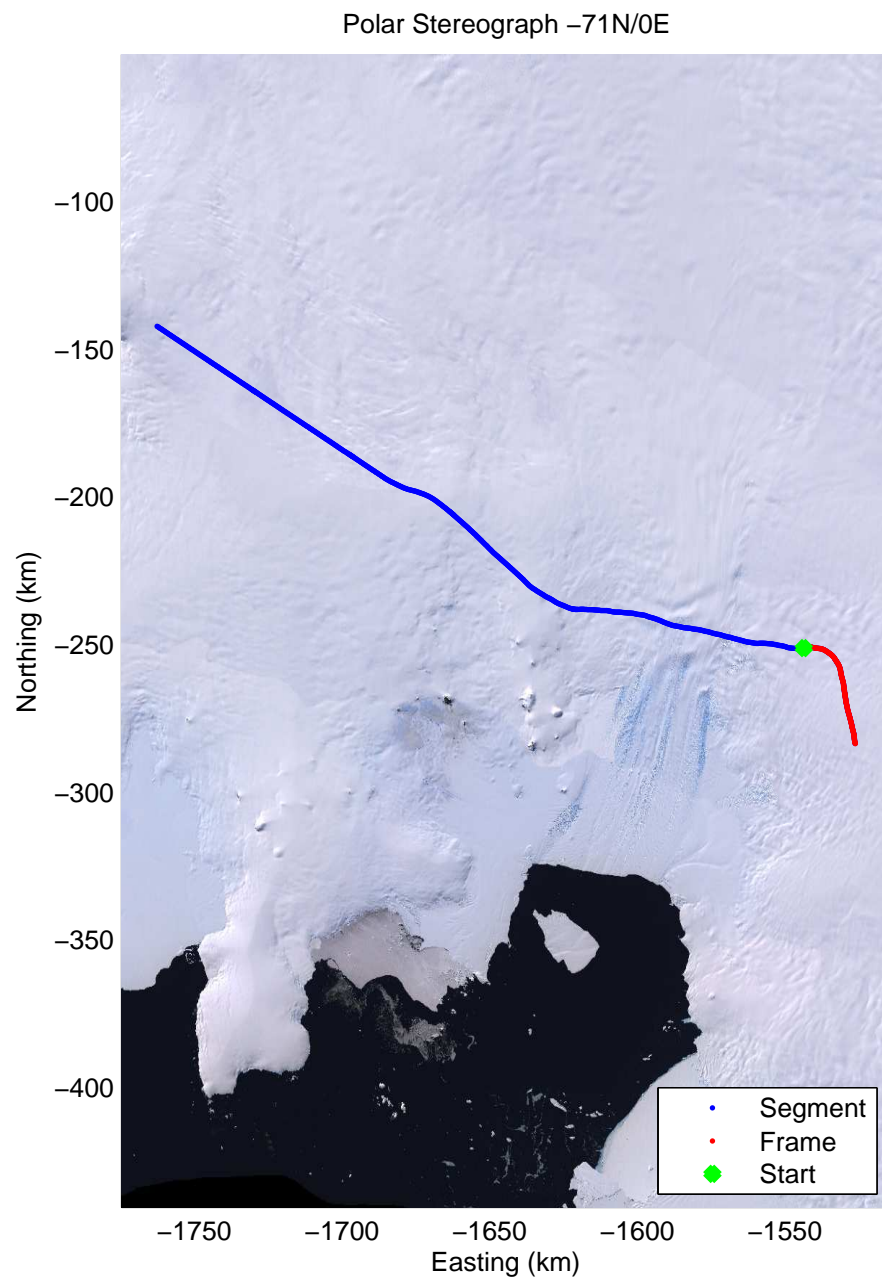

Data Frame ID: 20091102\_01\_001

Data Frame ID: 20091102\_01\_001

Data Frame ID: 20091102\_01\_002

Data Frame ID: 20091102\_01\_002

Data Frame ID: 20091102\_01\_003

Data Frame ID: 20091102\_01\_003

Data Frame ID: 20091102\_01\_004

Data Frame ID: 20091102\_01\_004

Data Frame ID: 20091102\_01\_005

0.00 km  
74.969 S  
98.333 W

16.75 km  
75.114 S  
98.457 W

33.50 km  
75.252 S  
98.673 W

Distance  
Latitude  
Longitude

50.24 km  
75.390 S  
98.883 W

66.97 km  
75.529 S  
99.090 W

83.71 km  
75.673 S  
99.234 W

Data Frame ID: 20091102\_01\_005

Data Frame ID: 20091102\_01\_006

Data Frame ID: 20091102\_01\_006