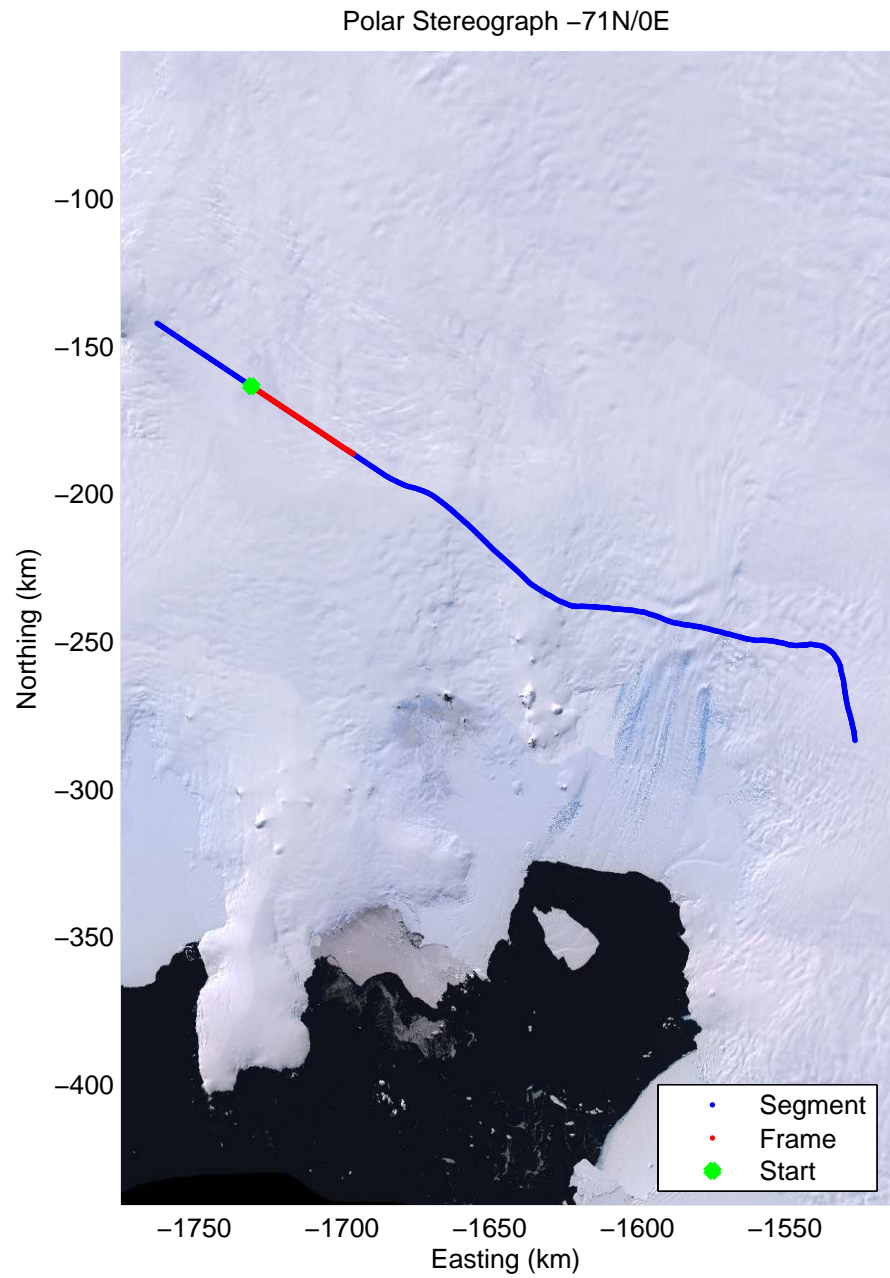

Data Frame ID: 20091102\_01\_001

Data Frame ID: 20091102\_01\_001

Data Frame ID: 20091102\_01\_002

Data Frame ID: 20091102\_01\_002

Data Frame ID: 20091102\_01\_003

Data Frame ID: 20091102\_01\_003

Data Frame ID: 20091102\_01\_004

Data Frame ID: 20091102\_01\_004

Data Frame ID: 20091102\_01\_005

0.00 km  
74.969 S  
98.333 W

16.75 km  
75.114 S  
98.457 W

33.50 km  
75.252 S  
98.673 W

Distance  
Latitude  
Longitude

50.24 km  
75.390 S  
98.883 W

66.97 km  
75.529 S  
99.090 W

83.71 km  
75.673 S  
99.234 W

Data Frame ID: 20091102\_01\_005

Data Frame ID: 20091102\_01\_006

Data Frame ID: 20091102\_01\_006