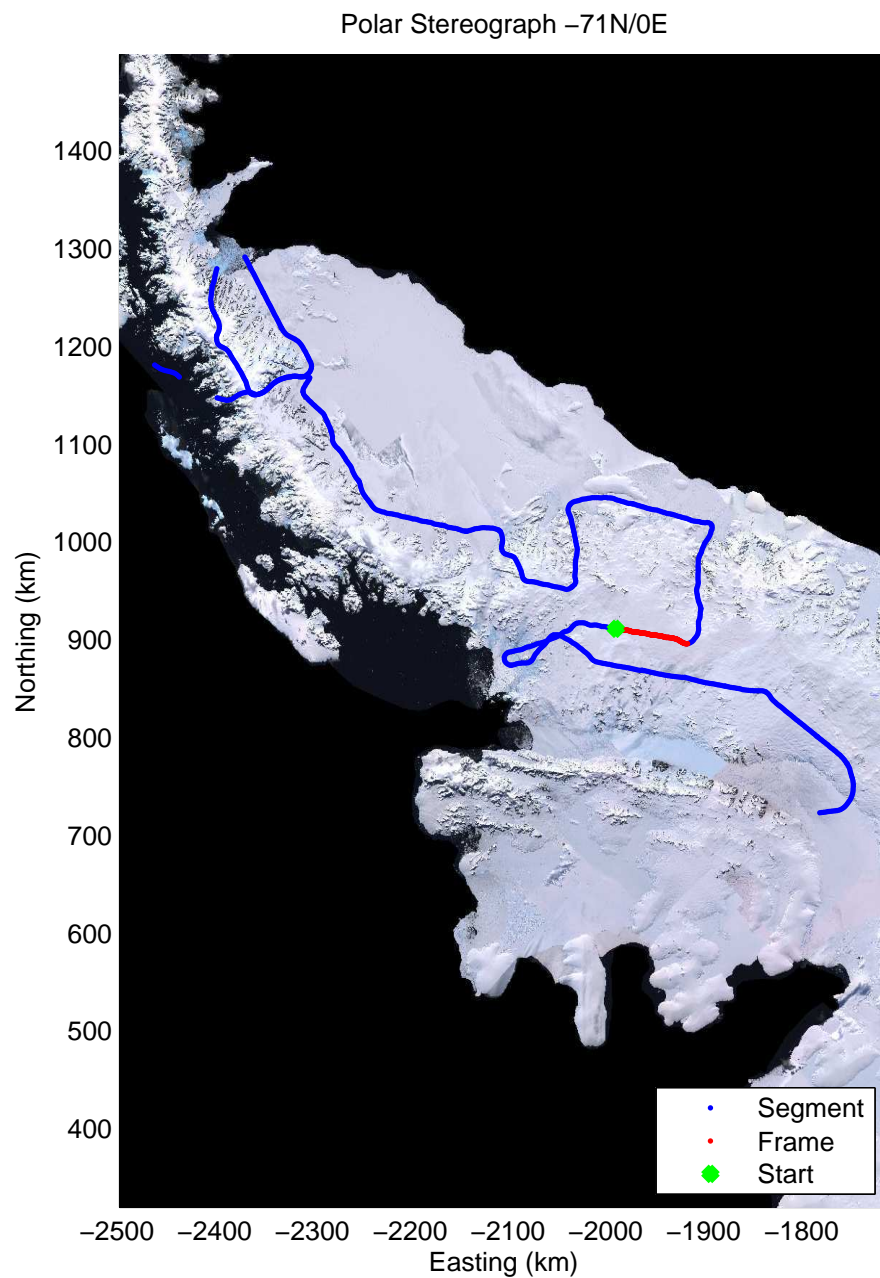

Data Frame ID: 20091031_02_013

0.00 km
69.638 S
65.807 W

8.94 km
69.706 S
65.693 W

17.88 km
69.783 S
65.661 W

Distance
Latitude
Longitude

26.81 km
69.857 S
65.593 W

35.76 km
69.933 S
65.532 W

44.68 km
70.009 S
65.476 W