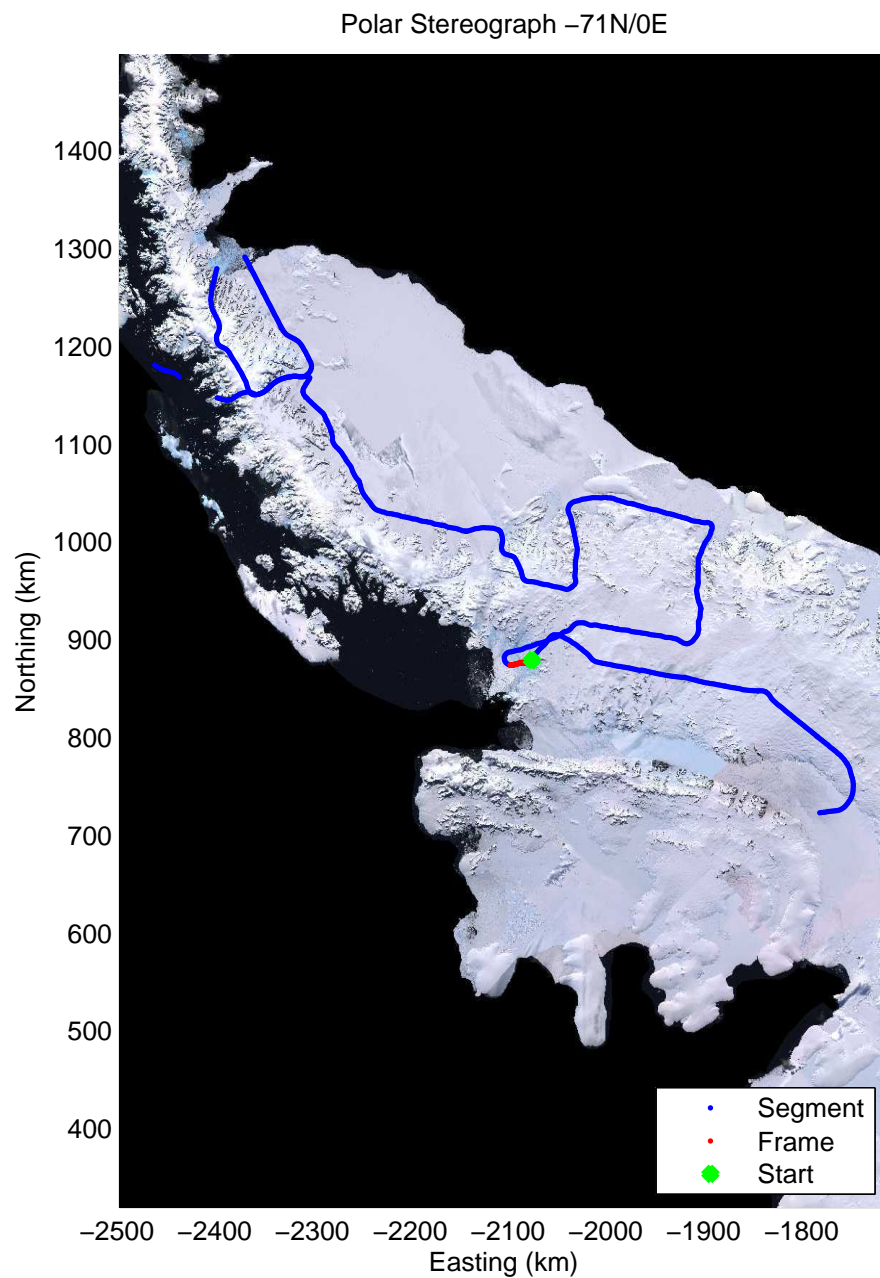

Data Frame ID: 20091031_02_010

Data Frame ID: 20091031_02_010

Data Frame ID: 20091031_02_011

Data Frame ID: 20091031_02_011

Data Frame ID: 20091031_02_012

Data Frame ID: 20091031_02_012

0.00 km	15.98 km	31.97 km	Distance	47.94 km	63.92 km	79.89 km
69.172 S	69.286 S	69.387 S	Latitude	69.491 S	69.578 S	69.650 S
67.206 W	66.969 W	66.691 W	Longitude	66.423 W	66.106 W	65.771 W