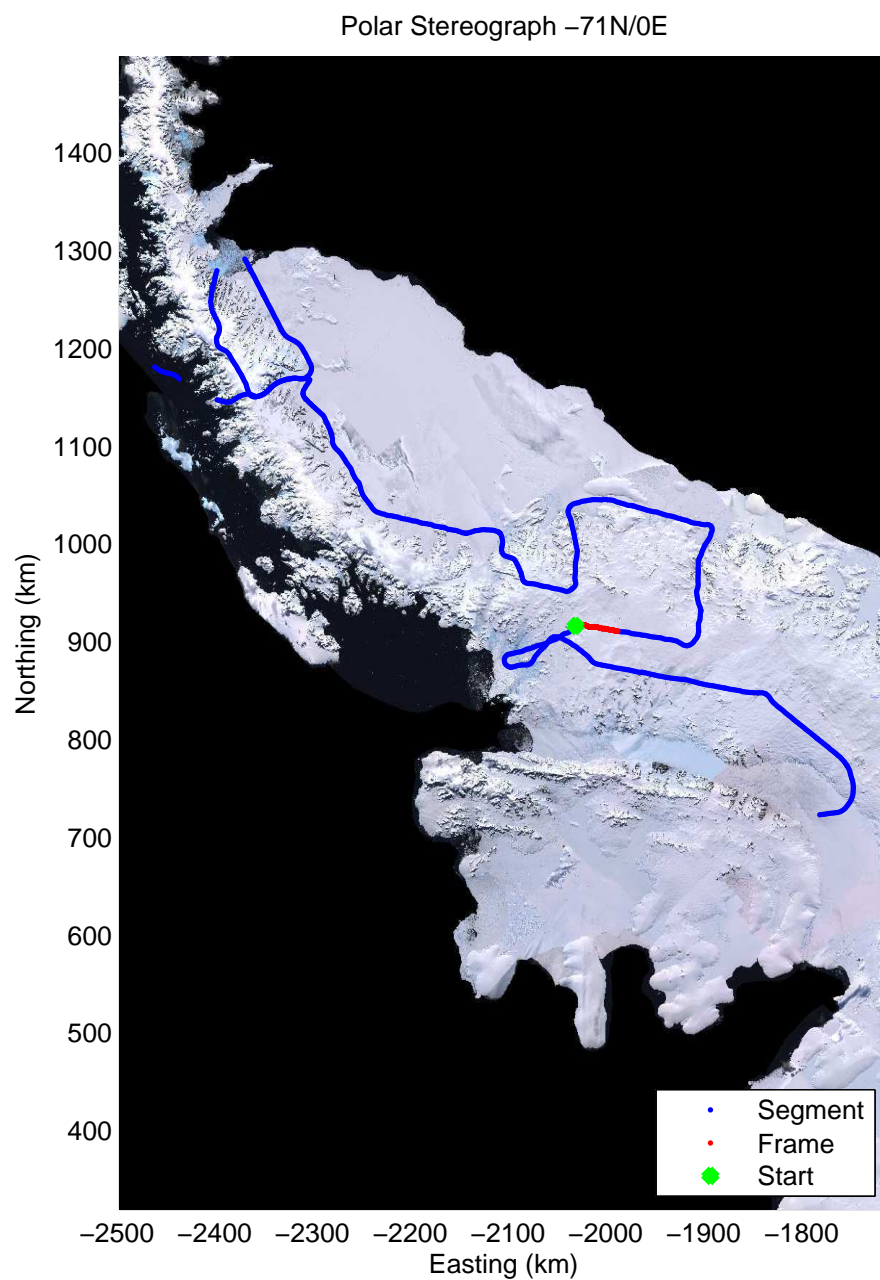

Data Frame ID: 20091031_02_010

Data Frame ID: 20091031_02_010

Data Frame ID: 20091031_02_011

Data Frame ID: 20091031_02_011

Data Frame ID: 20091031_02_012

Data Frame ID: 20091031_02_012

0.00 km	15.98 km	31.97 km	Distance	47.94 km	63.92 km	79.89 km
69.172 S	69.286 S	69.387 S	Latitude	69.491 S	69.578 S	69.650 S
67.206 W	66.969 W	66.691 W	Longitude	66.423 W	66.106 W	65.771 W

Data Frame ID: 20091031_02_013

0.00 km
69.638 S
65.807 W

8.94 km
69.706 S
65.693 W

17.88 km
69.783 S
65.661 W

Distance
Latitude
Longitude

26.81 km
69.857 S
65.593 W

35.76 km
69.933 S
65.532 W

44.68 km
70.009 S
65.476 W