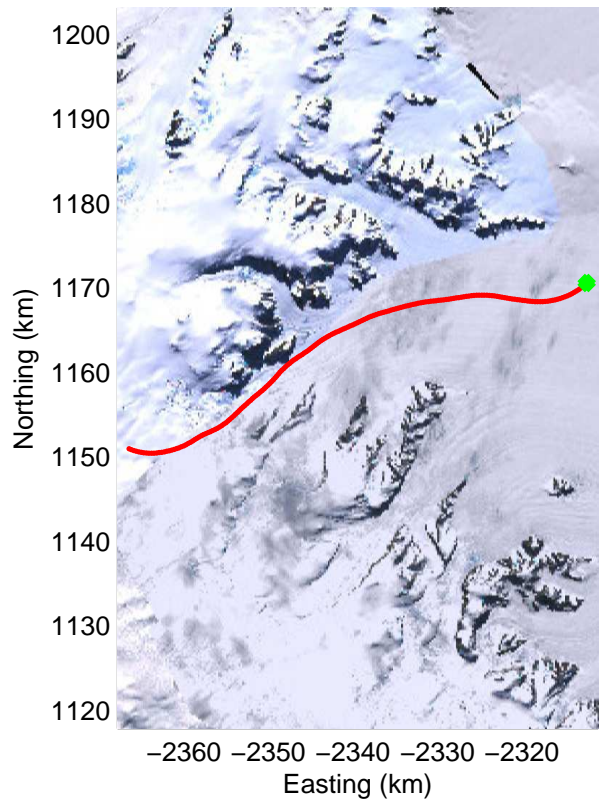

Data Frame ID: 20091031_02_041

Data Frame ID: 20091031_02_042

Data Frame ID: 20091031_02_042

Data Frame ID: 20091031_02_043

0.00 km	12.10 km	24.18 km	Distance	36.27 km	48.35 km	60.44 km
66.463 S	66.377 S	66.289 S	Latitude	66.226 S	66.188 S	66.111 S
63.160 W	63.304 W	63.461 W	Longitude	63.674 W	63.914 W	64.073 W