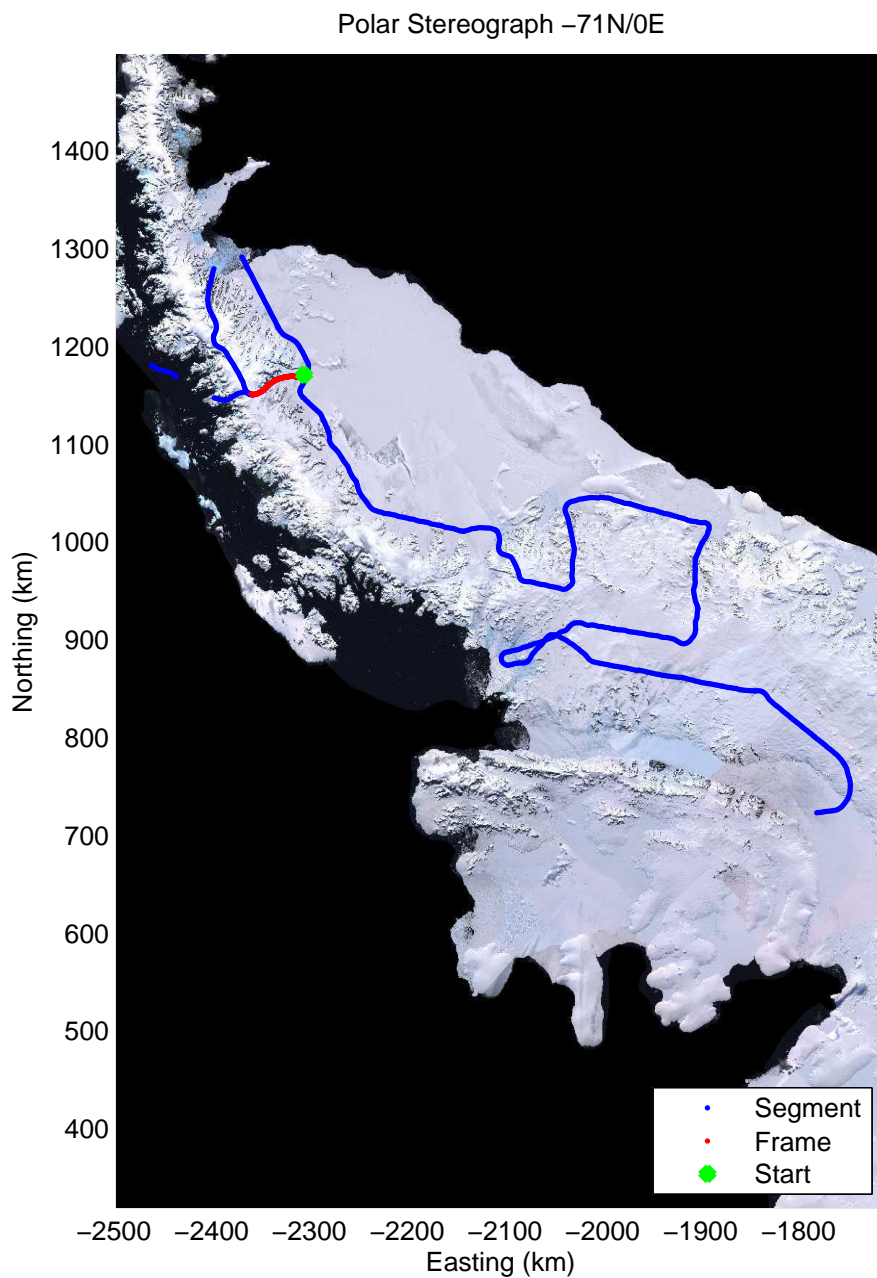

Data Frame ID: 20091031_02_041

Data Frame ID: 20091031_02_042

Data Frame ID: 20091031_02_042

Data Frame ID: 20091031_02_043

0.00 km	12.10 km	24.18 km	Distance	36.27 km	48.35 km	60.44 km
66.463 S	66.377 S	66.289 S	Latitude	66.226 S	66.188 S	66.111 S
63.160 W	63.304 W	63.461 W	Longitude	63.674 W	63.914 W	64.073 W