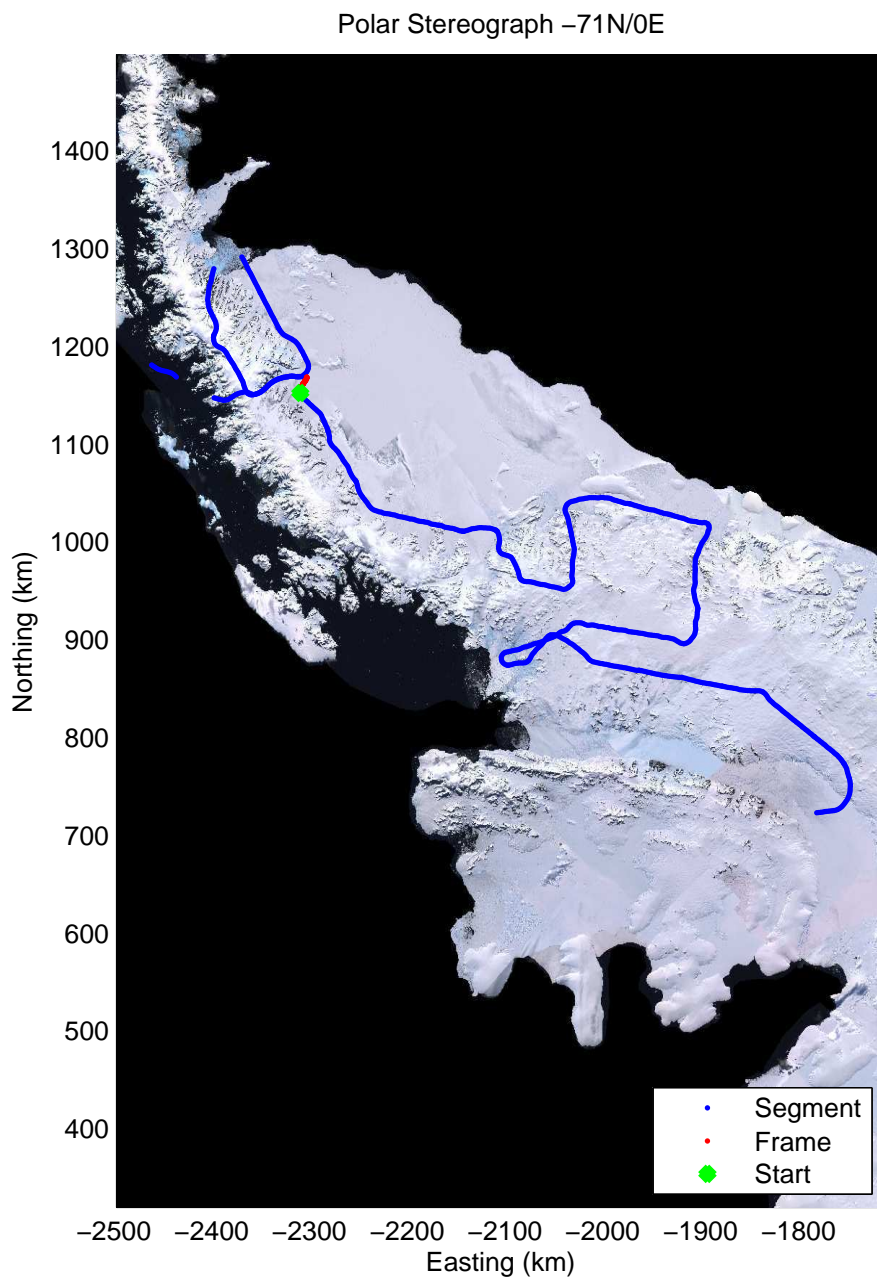

Data Frame ID: 20091031_02_031

Data Frame ID: 20091031_02_032

Data Frame ID: 20091031_02_032

Data Frame ID: 20091031_02_033

Data Frame ID: 20091031_02_033

Data Frame ID: 20091031_02_035

0.00 km	12.25 km	24.49 km	Distance	36.73 km	48.98 km	61.22 km
66.477 S	66.376 S	66.288 S	Latitude	66.224 S	66.186 S	66.109 S
63.196 W	63.303 W	63.463 W	Longitude	63.678 W	63.921 W	64.093 W