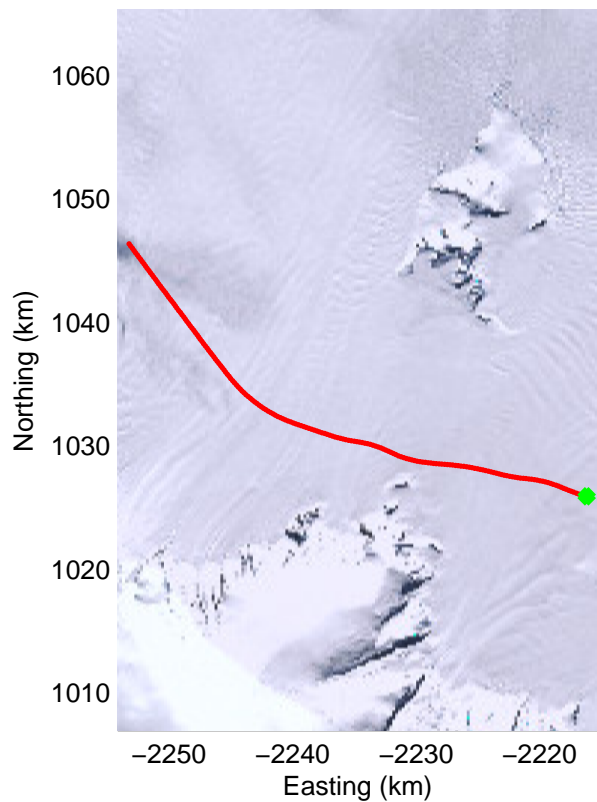

Data Frame ID: 20091031_02_025

Data Frame ID: 20091031_02_025

Data Frame ID: 20091031_02_026

Data Frame ID: 20091031_02_026

Data Frame ID: 20091031_02_027

Data Frame ID: 20091031_02_027

0.00 km	8.91 km	17.80 km	Distance	26.70 km	35.60 km	44.48 km
68.157 S	68.081 S	68.005 S	Latitude	67.927 S	67.850 S	67.772 S
64.949 W	64.999 W	65.038 W	Longitude	65.081 W	65.126 W	65.171 W