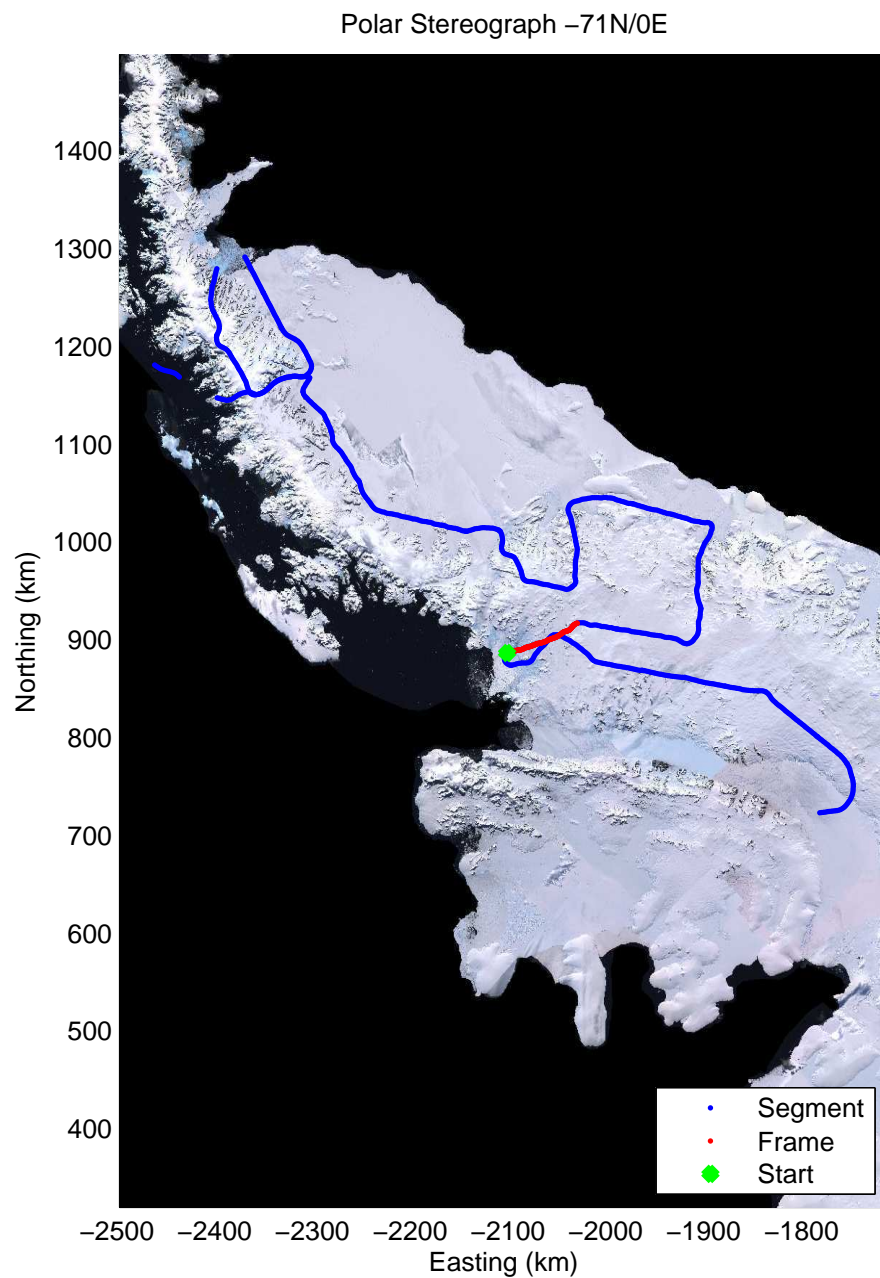

Data Frame ID: 20091031_02_010

Data Frame ID: 20091031_02_010

Data Frame ID: 20091031_02_011

Data Frame ID: 20091031_02_011

Data Frame ID: 20091031_02_012

Data Frame ID: 20091031_02_012

0.00 km	15.98 km	31.97 km	Distance	47.94 km	63.92 km	79.89 km
69.172 S	69.286 S	69.387 S	Latitude	69.491 S	69.578 S	69.650 S
67.206 W	66.969 W	66.691 W	Longitude	66.423 W	66.106 W	65.771 W