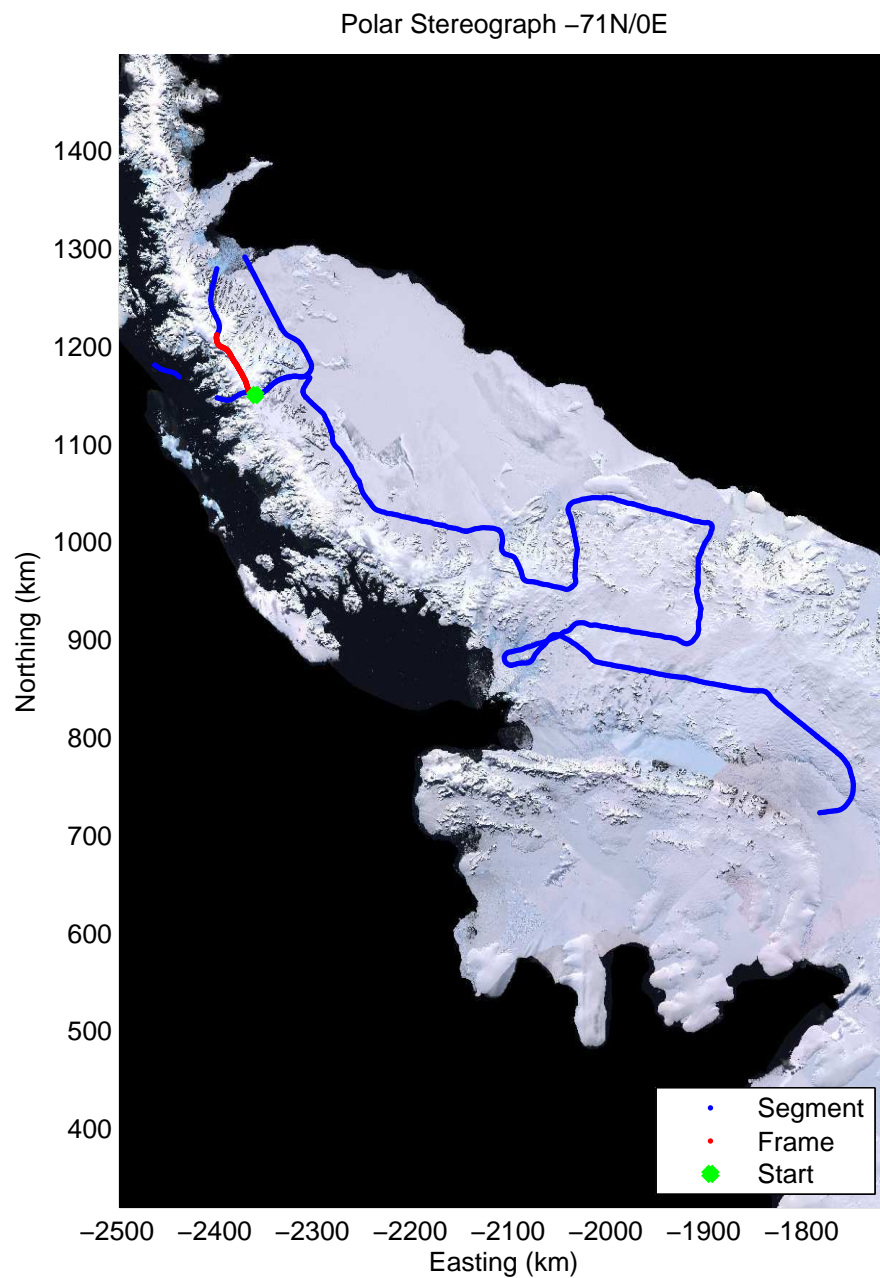

Data Frame ID: 20091031_02_035

0.00 km
66.477 S
63.196 W

12.25 km
66.376 S
63.303 W

24.49 km
66.288 S
63.463 W

Distance
Latitude
Longitude

36.73 km
66.224 S
63.678 W

48.98 km
66.186 S
63.921 W

61.22 km
66.109 S
64.093 W