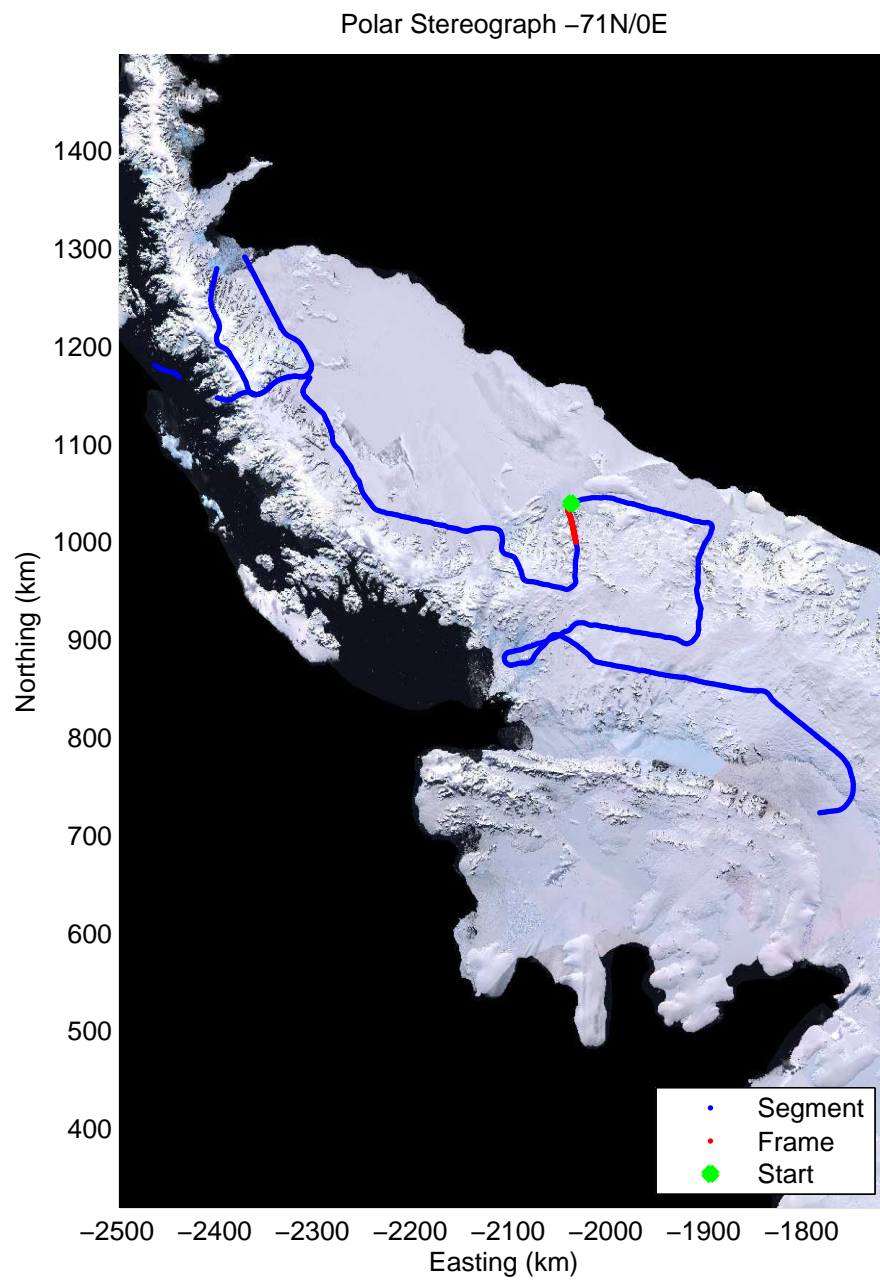

Data Frame ID: 20091031_02_020

Data Frame ID: 20091031_02_021

0.00 km	8.43 km	16.84 km	Distance	25.26 km	33.68 km	42.09 km
69.128 S	69.132 S	69.187 S	Latitude	69.234 S	69.280 S	69.324 S
63.044 W	63.247 W	63.389 W	Longitude	63.550 W	63.714 W	63.882 W