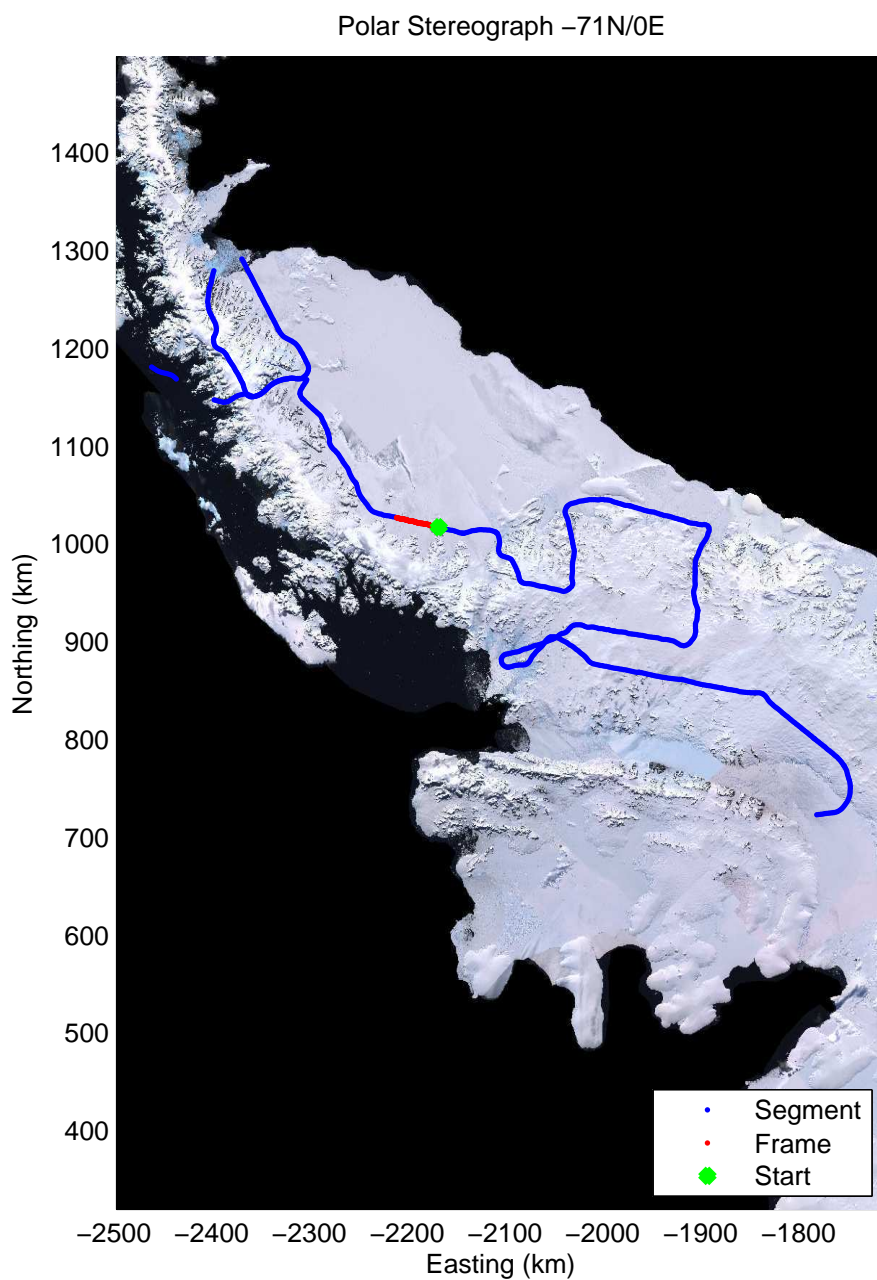

Data Frame ID: 20091031_02_025

Data Frame ID: 20091031_02_025

Data Frame ID: 20091031_02_026

Data Frame ID: 20091031_02_026

Data Frame ID: 20091031_02_027

Data Frame ID: 20091031_02_027

0.00 km	8.91 km	17.80 km	Distance	26.70 km	35.60 km	44.48 km
68.157 S	68.081 S	68.005 S	Latitude	67.927 S	67.850 S	67.772 S
64.949 W	64.999 W	65.038 W	Longitude	65.081 W	65.126 W	65.171 W