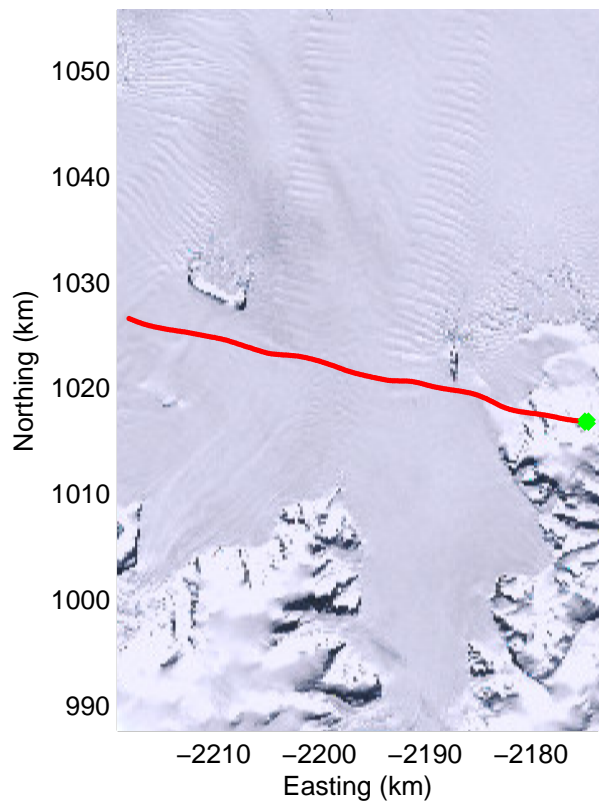

Data Frame ID: 20091031_02_025

Data Frame ID: 20091031_02_025

Data Frame ID: 20091031_02_026

Data Frame ID: 20091031_02_026

Data Frame ID: 20091031_02_027

Data Frame ID: 20091031_02_027

0.00 km	8.91 km	17.80 km	Distance	26.70 km	35.60 km	44.48 km
68.157 S	68.081 S	68.005 S	Latitude	67.927 S	67.850 S	67.772 S
64.949 W	64.999 W	65.038 W	Longitude	65.081 W	65.126 W	65.171 W