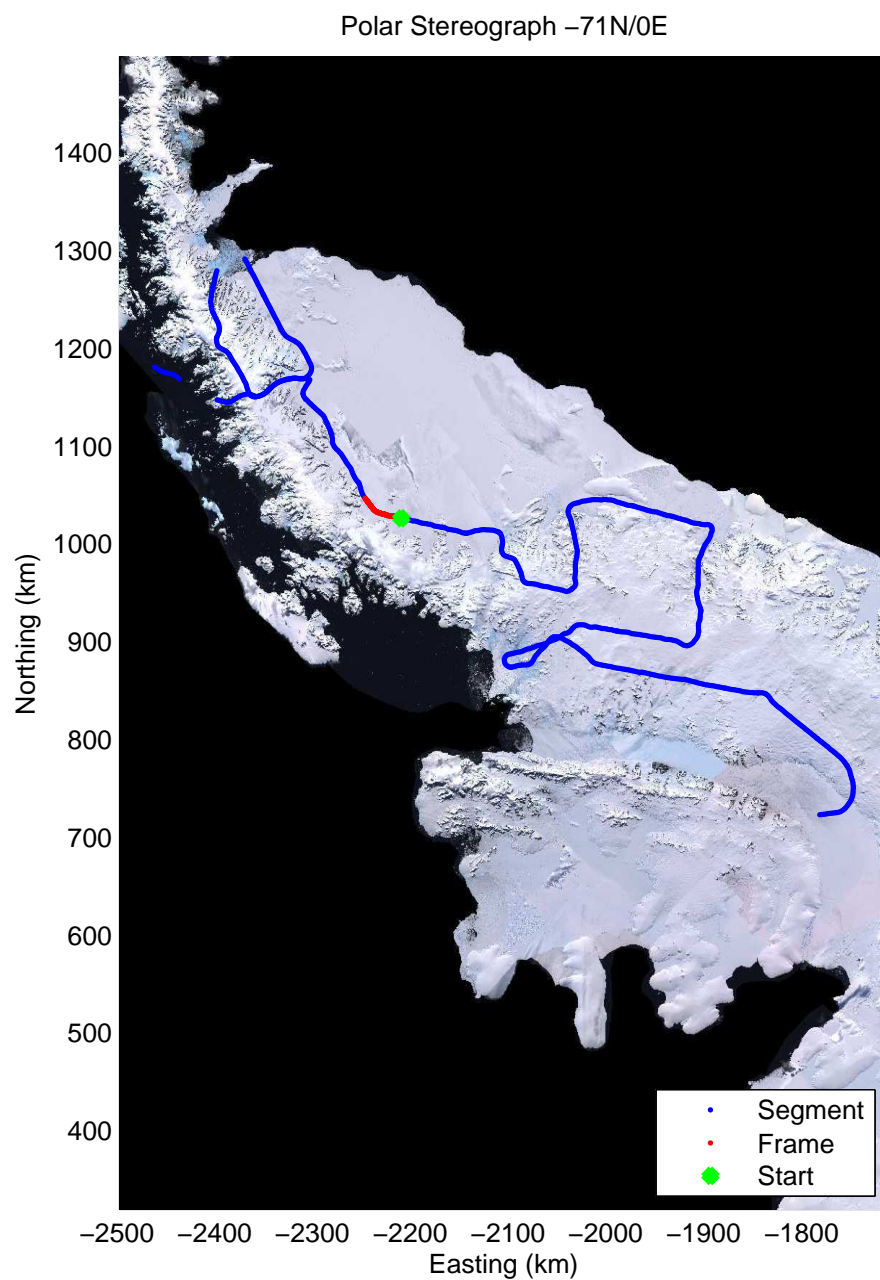

Data Frame ID: 20091031_02_025

Data Frame ID: 20091031_02_025

Data Frame ID: 20091031_02_026

Data Frame ID: 20091031_02_026

Data Frame ID: 20091031_02_027

Data Frame ID: 20091031_02_027

0.00 km	8.91 km	17.80 km	Distance	26.70 km	35.60 km	44.48 km
68.157 S	68.081 S	68.005 S	Latitude	67.927 S	67.850 S	67.772 S
64.949 W	64.999 W	65.038 W	Longitude	65.081 W	65.126 W	65.171 W