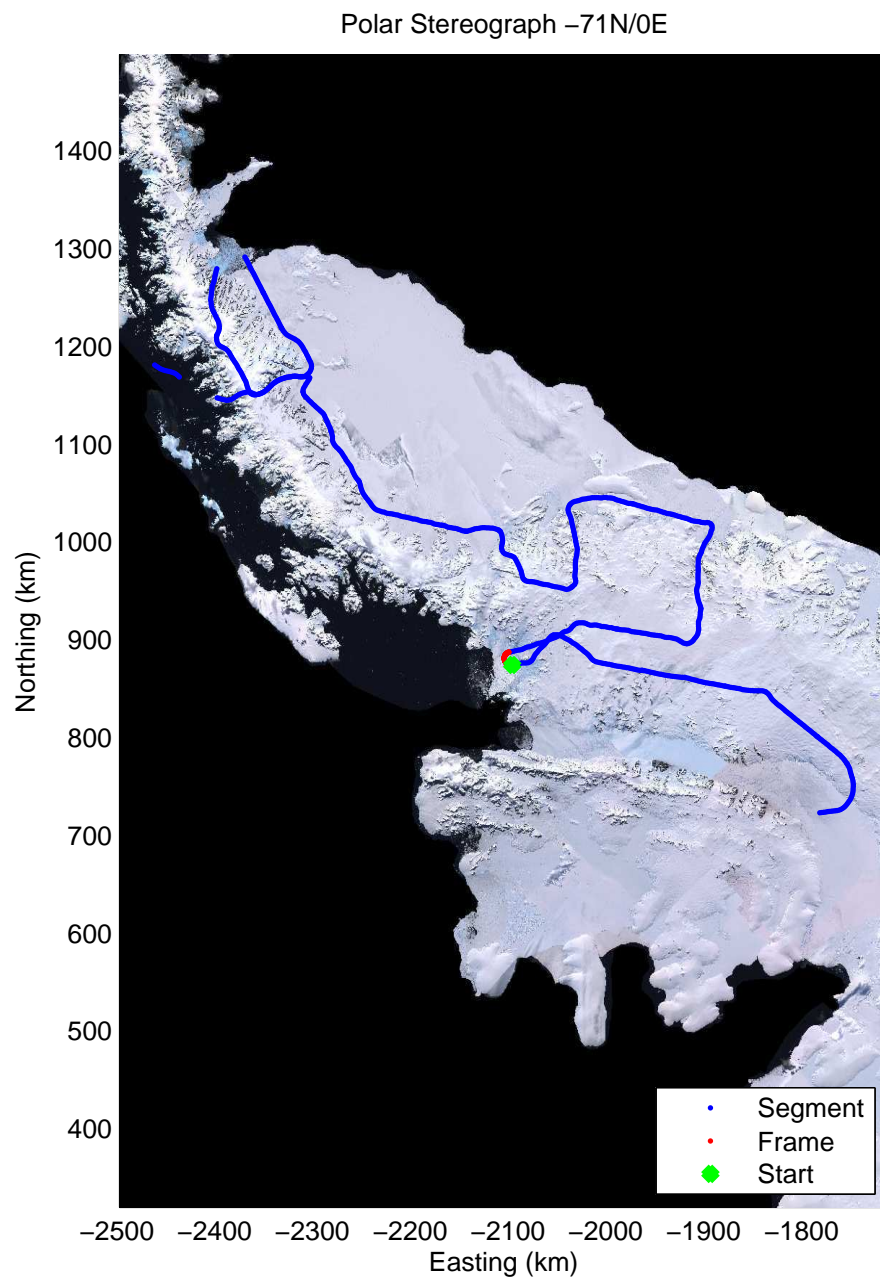

Data Frame ID: 20091031_02_010

Data Frame ID: 20091031_02_010

Data Frame ID: 20091031_02_011

Data Frame ID: 20091031_02_011

Data Frame ID: 20091031_02_012

Data Frame ID: 20091031_02_012

0.00 km	15.98 km	31.97 km	Distance	47.94 km	63.92 km	79.89 km
69.172 S	69.286 S	69.387 S	Latitude	69.491 S	69.578 S	69.650 S
67.206 W	66.969 W	66.691 W	Longitude	66.423 W	66.106 W	65.771 W