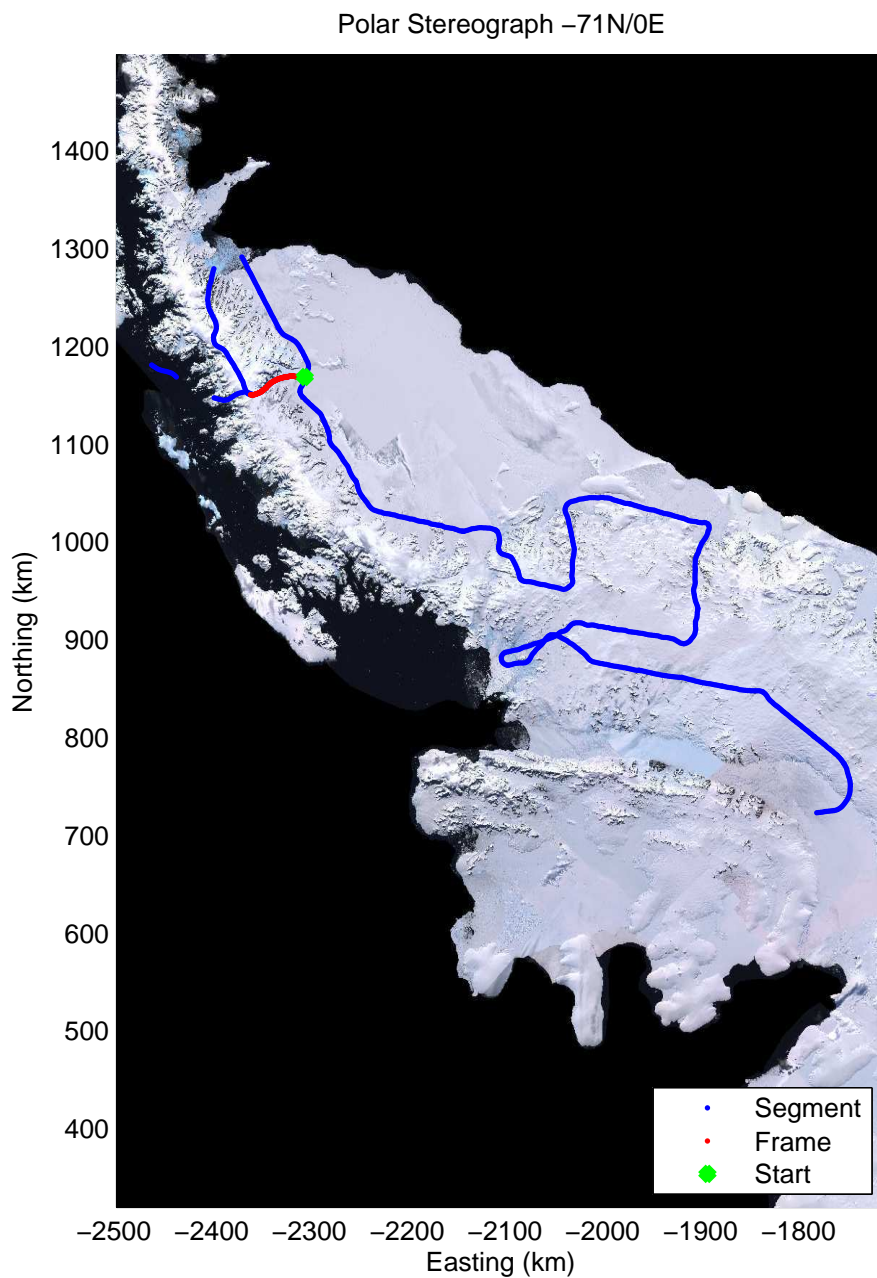

Data Frame ID: 20091031_02_031

Data Frame ID: 20091031_02_032

Data Frame ID: 20091031_02_032

Data Frame ID: 20091031_02_033

Data Frame ID: 20091031_02_033

Data Frame ID: 20091031_02_035

0.00 km	12.25 km	24.49 km	Distance	36.73 km	48.98 km	61.22 km
66.477 S	66.376 S	66.288 S	Latitude	66.224 S	66.186 S	66.109 S
63.196 W	63.303 W	63.463 W	Longitude	63.678 W	63.921 W	64.093 W