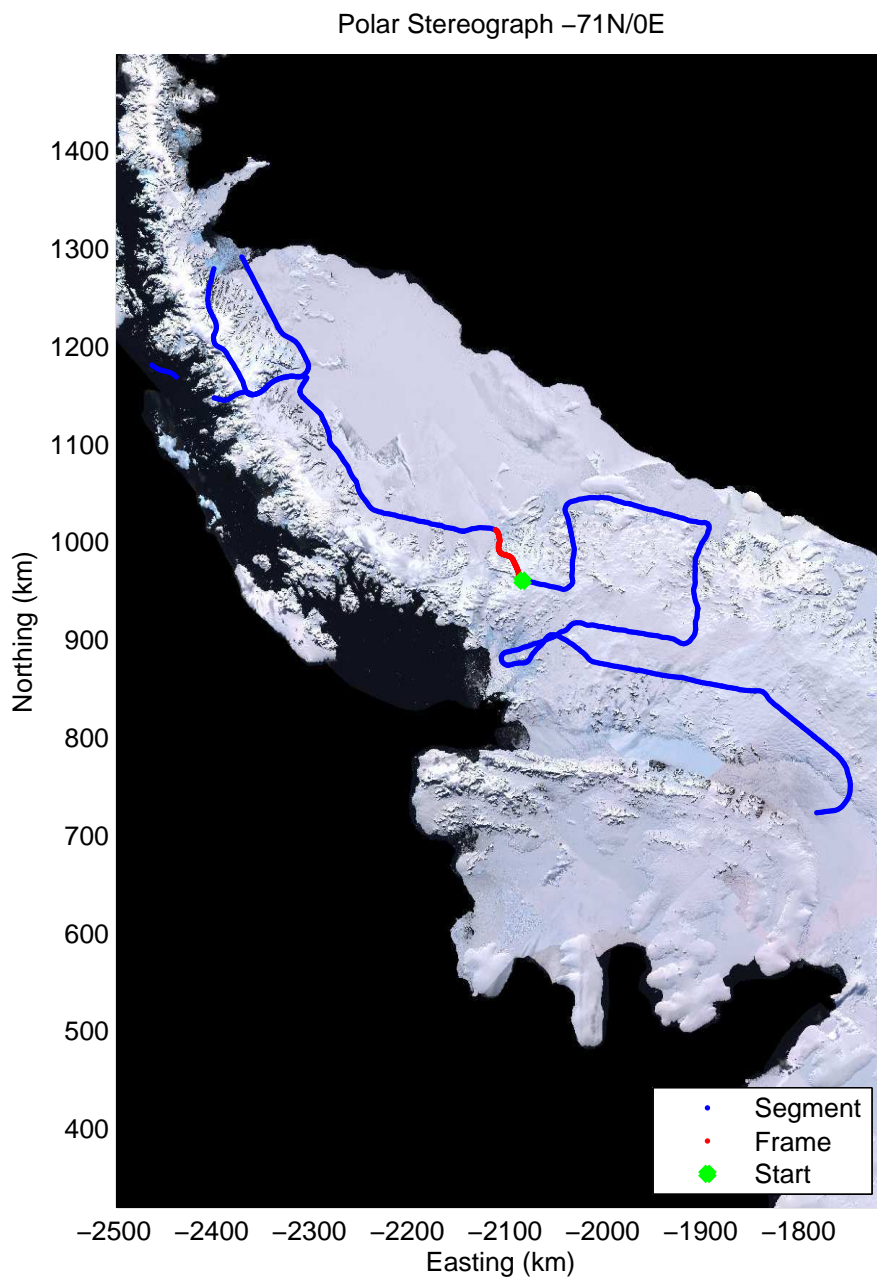

50.23 km
69.467 S
64.980 W

Data Frame ID: 20091031_02_023

Data Frame ID: 20091031_02_023

Data Frame ID: 20091031_02_024

0.00 km	13.00 km	25.99 km	Distance	38.98 km	51.98 km	64.97 km
69.061 S	68.975 S	68.885 S	Latitude	68.773 S	68.719 S	68.640 S
65.326 W	65.125 W	64.921 W	Longitude	64.921 W	64.666 W	64.458 W