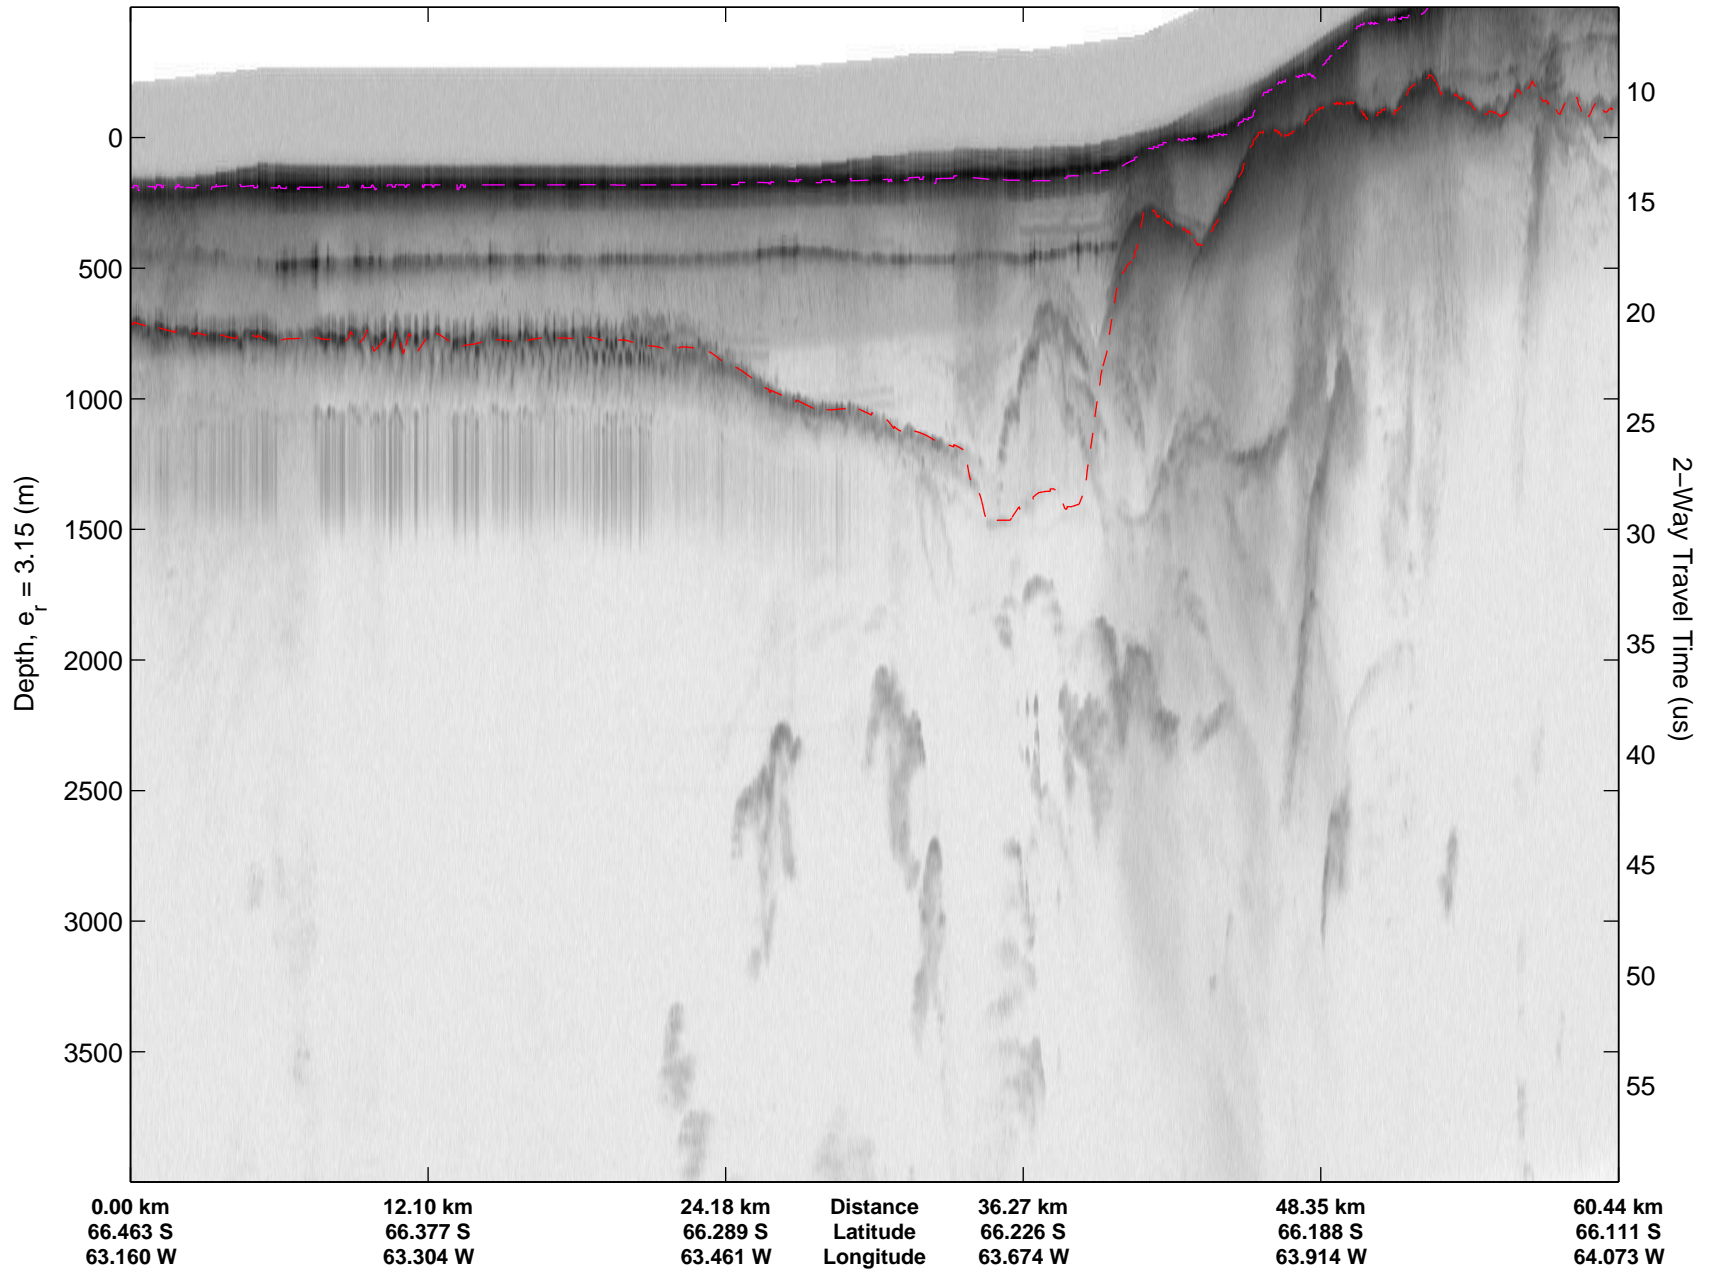

Data Frame ID: 20091031_02_043