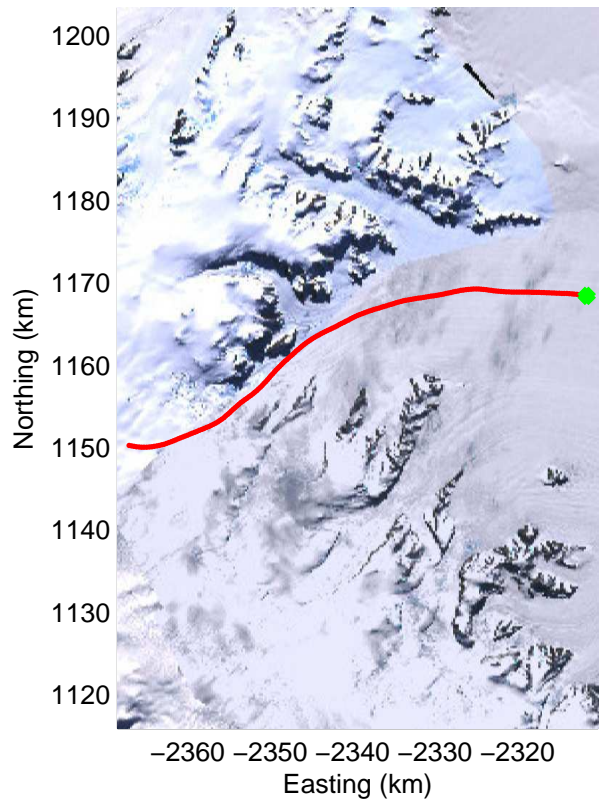

Data Frame ID: 20091031_02_031

Data Frame ID: 20091031_02_032

Data Frame ID: 20091031_02_032

Data Frame ID: 20091031_02_033

Data Frame ID: 20091031_02_033

Data Frame ID: 20091031_02_035

0.00 km	12.25 km	24.49 km	Distance	36.73 km	48.98 km	61.22 km
66.477 S	66.376 S	66.288 S	Latitude	66.224 S	66.186 S	66.109 S
63.196 W	63.303 W	63.463 W	Longitude	63.678 W	63.921 W	64.093 W