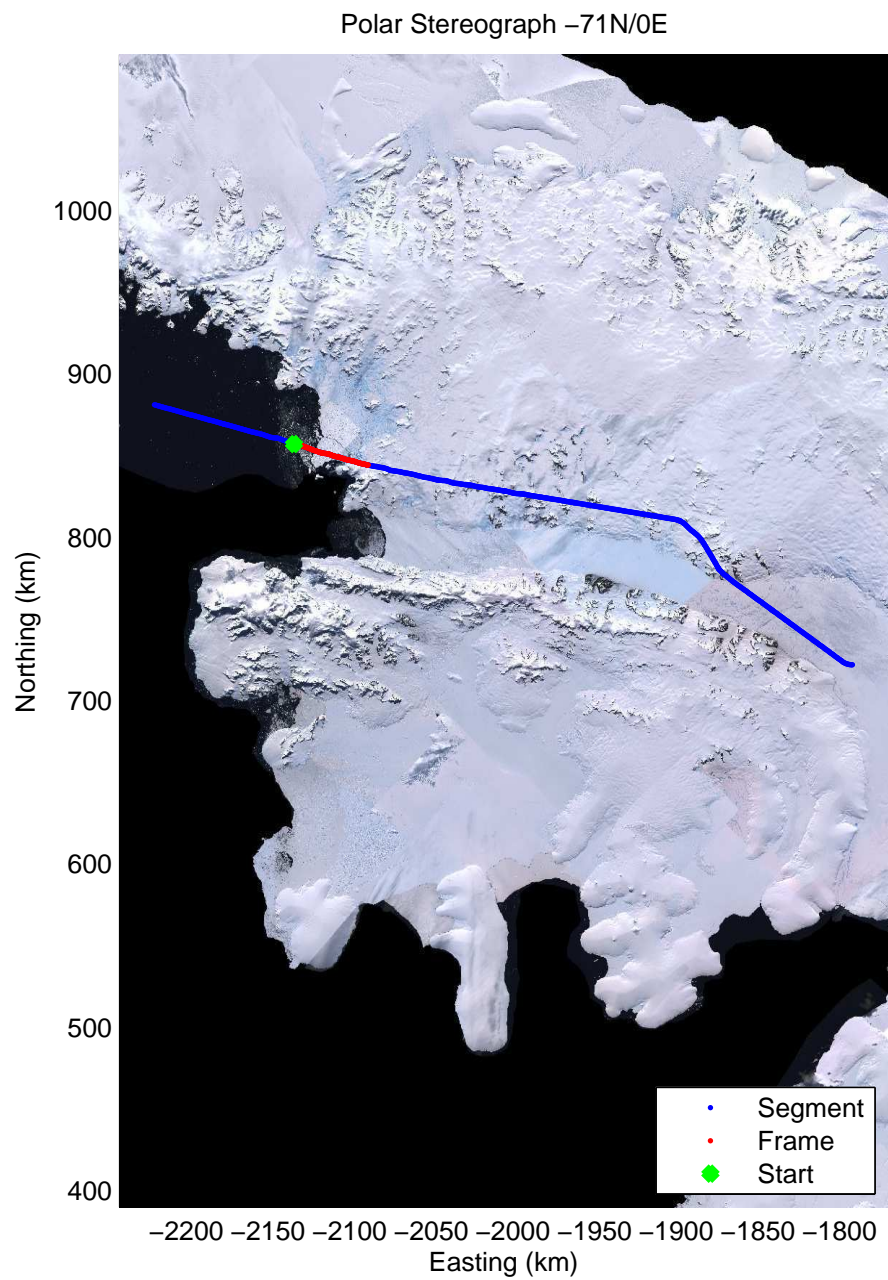

Data Frame ID: 20091031_01_001

Data Frame ID: 20091031_01_001

Data Frame ID: 20091031_01_002

Data Frame ID: 20091031_01_002

Data Frame ID: 20091031_01_003

0.00 km	9.46 km	18.92 km	Distance	28.37 km	37.83 km	47.28 km
69.023 S	69.107 S	69.191 S	Latitude	69.275 S	69.358 S	69.441 S
68.164 W	68.141 W	68.128 W	Longitude	68.096 W	68.068 W	68.040 W

Data Frame ID: 20091031_01_010

0.00 km
71.785 S
67.743 W

12.42 km
71.893 S
67.828 W

24.85 km
72.000 S
67.915 W

Distance
Latitude
Longitude

37.26 km
72.107 S
68.003 W

49.68 km
72.212 S
68.090 W

62.09 km
72.319 S
68.110 W