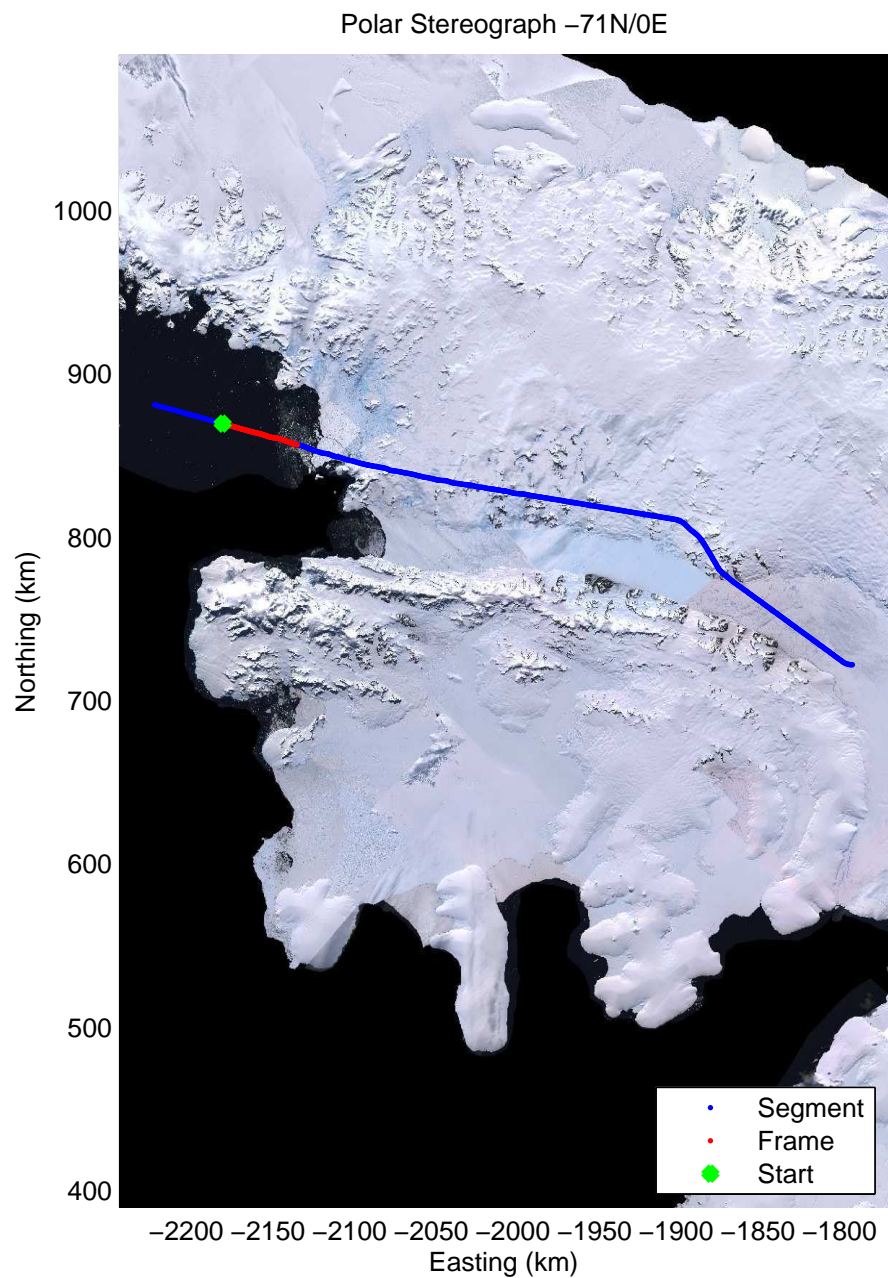

Data Frame ID: 20091031_01_001

Data Frame ID: 20091031_01_001

Data Frame ID: 20091031_01_002

Data Frame ID: 20091031_01_002

Data Frame ID: 20091031_01_003

0.00 km	9.46 km	18.92 km	Distance	28.37 km	37.83 km	47.28 km
69.023 S	69.107 S	69.191 S	Latitude	69.275 S	69.358 S	69.441 S
68.164 W	68.141 W	68.128 W	Longitude	68.096 W	68.068 W	68.040 W

Data Frame ID: 20091031_01_010

0.00 km
71.785 S
67.743 W

12.42 km
71.893 S
67.828 W

24.85 km
72.000 S
67.915 W

Distance
Latitude
Longitude

37.26 km
72.107 S
68.003 W

49.68 km
72.212 S
68.090 W

62.09 km
72.319 S
68.110 W