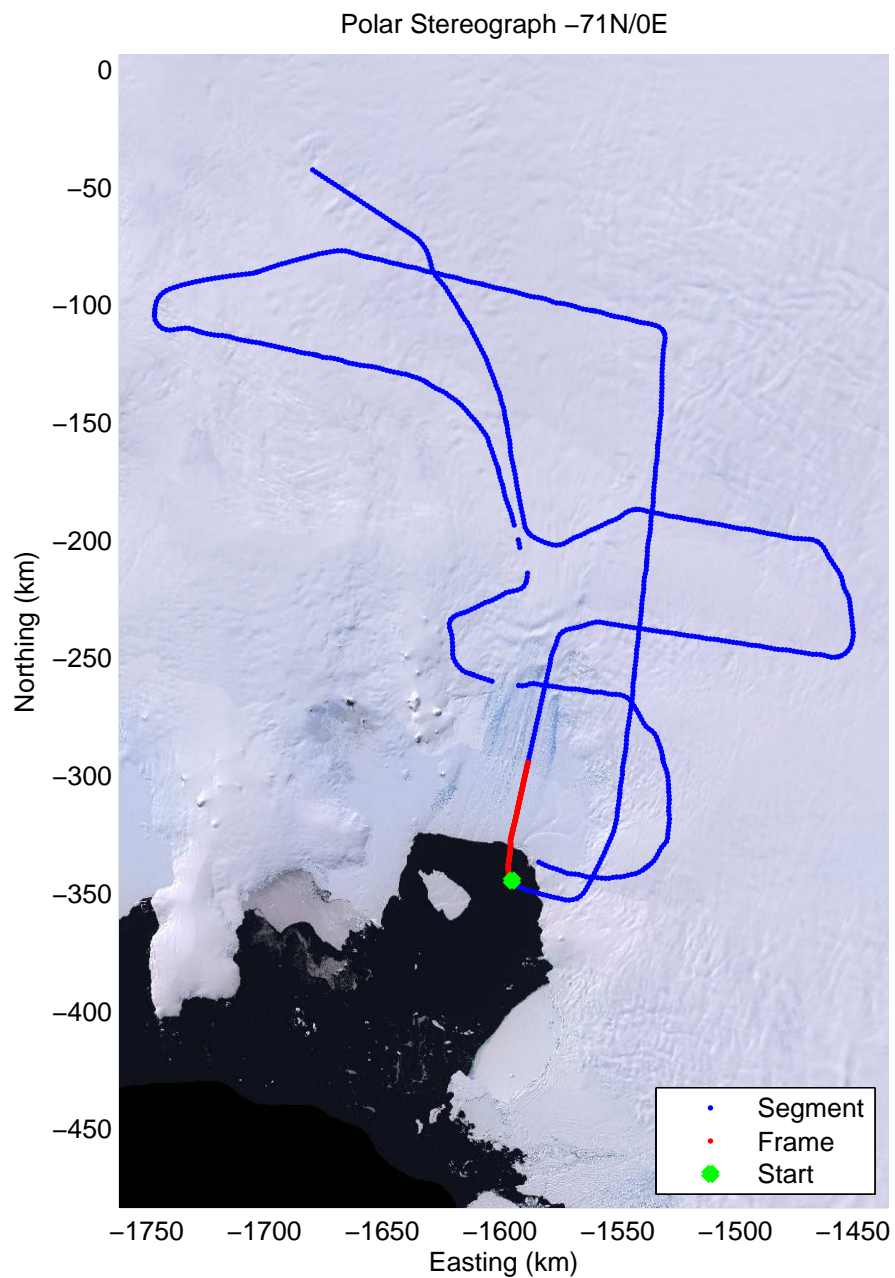

Data Frame ID: 20091029_02_022

Data Frame ID: 20091029_02_022

Data Frame ID: 20091029_02_023

Data Frame ID: 20091029_02_023

Data Frame ID: 20091029_02_024

Data Frame ID: 20091029_02_024

0.00 km	12.49 km	24.99 km	Distance	37.48 km	49.98 km	62.46 km
75.178 S	75.222 S	75.265 S	Latitude	75.307 S	75.348 S	75.415 S
100.549 W	100.146 W	99.740 W	Longitude	99.334 W	98.929 W	98.602 W