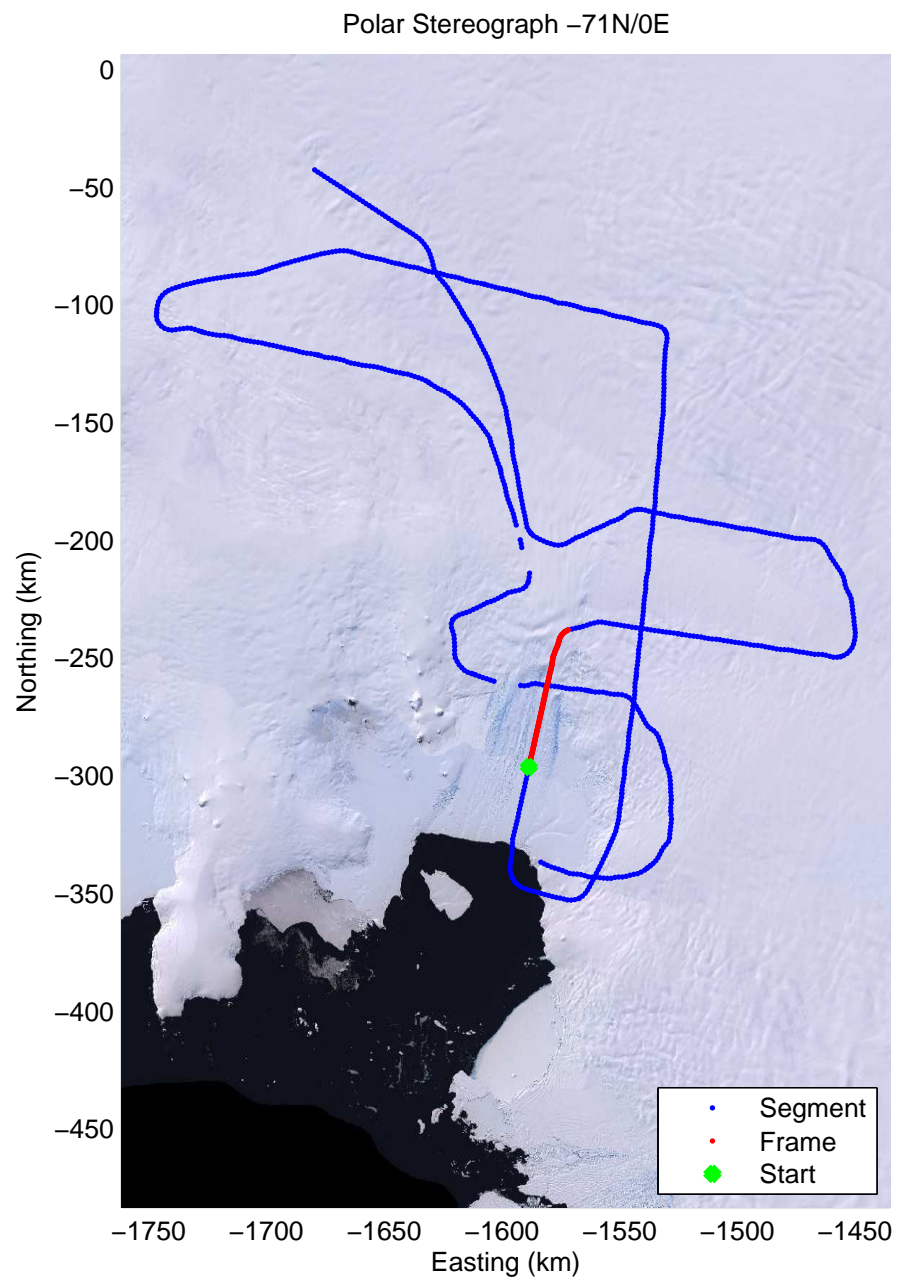

Data Frame ID: 20091029_02_022

Data Frame ID: 20091029_02_022

Data Frame ID: 20091029_02_023

Data Frame ID: 20091029_02_023

Data Frame ID: 20091029_02_024

Data Frame ID: 20091029_02_024

0.00 km	12.49 km	24.99 km	Distance	37.48 km	49.98 km	62.46 km
75.178 S	75.222 S	75.265 S	Latitude	75.307 S	75.348 S	75.415 S
100.549 W	100.146 W	99.740 W	Longitude	99.334 W	98.929 W	98.602 W