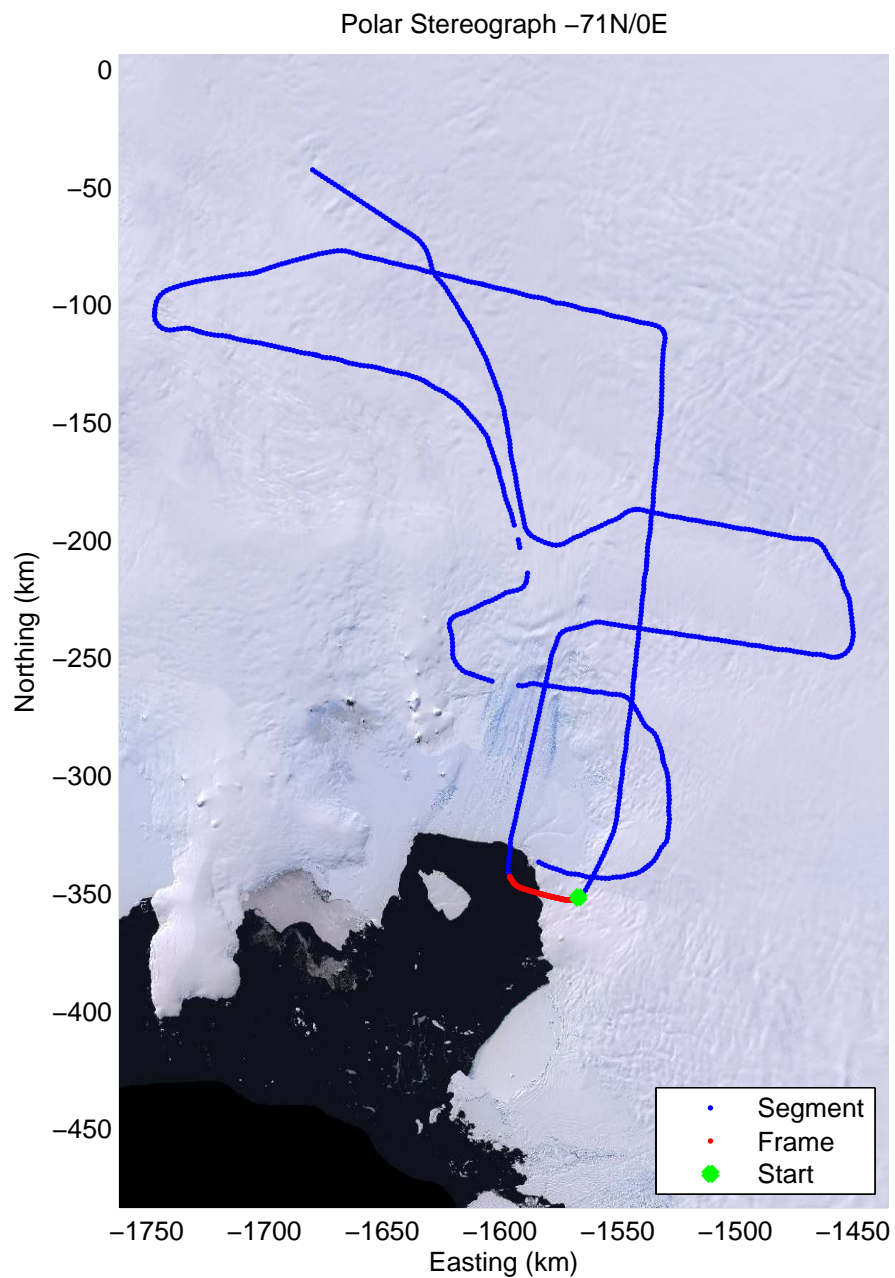

Data Frame ID: 20091029_02_022

Data Frame ID: 20091029_02_022

Data Frame ID: 20091029_02_023

Data Frame ID: 20091029_02_023

Data Frame ID: 20091029_02_024

Data Frame ID: 20091029_02_024

0.00 km	12.49 km	24.99 km	Distance	37.48 km	49.98 km	62.46 km
75.178 S	75.222 S	75.265 S	Latitude	75.307 S	75.348 S	75.415 S
100.549 W	100.146 W	99.740 W	Longitude	99.334 W	98.929 W	98.602 W