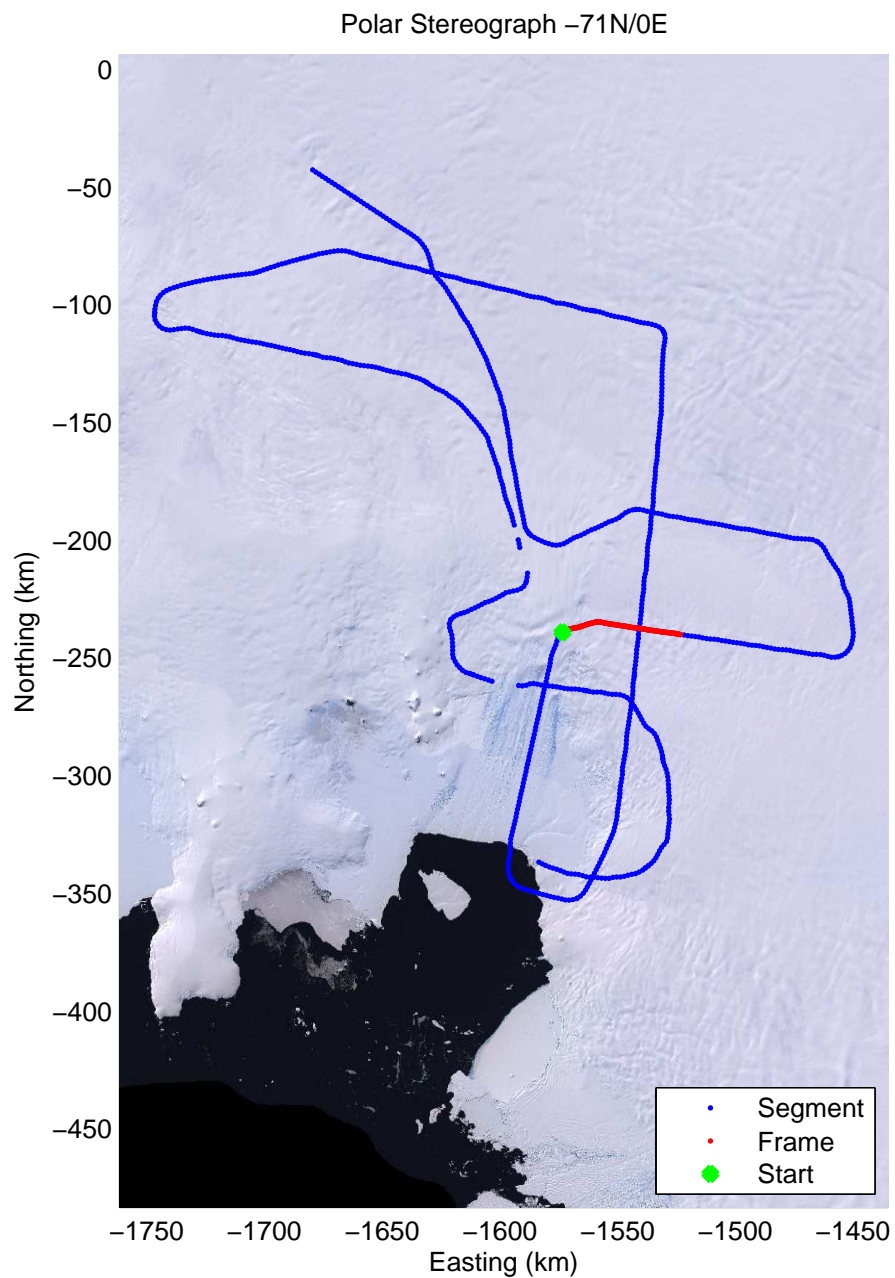

Data Frame ID: 20091029_02_022

Data Frame ID: 20091029_02_022

Data Frame ID: 20091029_02_023

Data Frame ID: 20091029_02_023

Data Frame ID: 20091029_02_024

Data Frame ID: 20091029_02_024

0.00 km	12.49 km	24.99 km	Distance	37.48 km	49.98 km	62.46 km
75.178 S	75.222 S	75.265 S	Latitude	75.307 S	75.348 S	75.415 S
100.549 W	100.146 W	99.740 W	Longitude	99.334 W	98.929 W	98.602 W