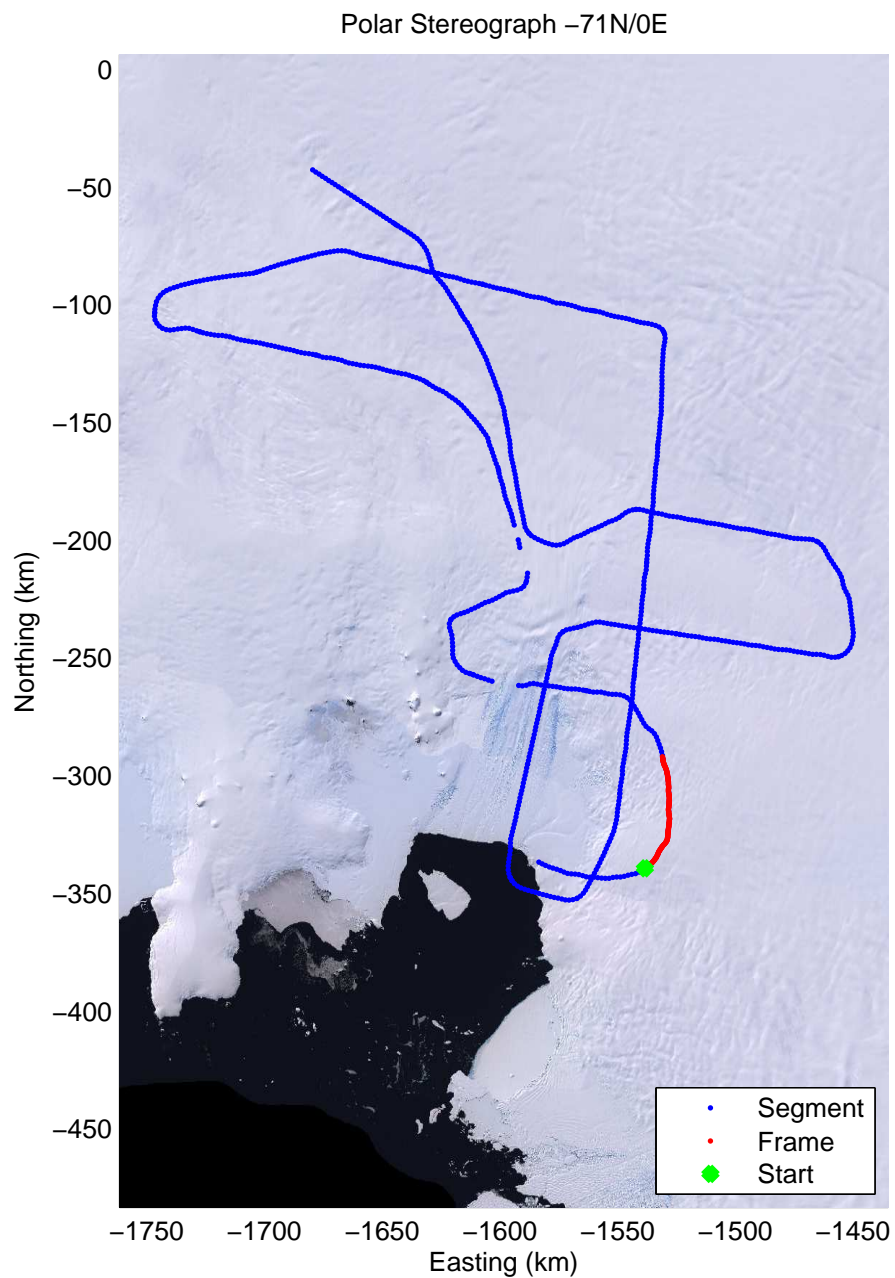

Data Frame ID: 20091029_02_001

0.00 km
75.145 S
101.967 W

10.19 km
75.220 S
102.164 W

20.38 km
75.301 S
102.314 W

Distance
Latitude
Longitude

30.56 km
75.386 S
102.436 W

40.75 km
75.475 S
102.466 W

50.93 km
75.561 S
102.390 W

Data Frame ID: 20091029_02_001

0.00 km	10.19 km	20.38 km	Distance	30.56 km	40.75 km	50.93 km
75.145 S	75.220 S	75.301 S	Latitude	75.386 S	75.475 S	75.561 S
101.967 W	102.164 W	102.314 W	Longitude	102.436 W	102.466 W	102.390 W