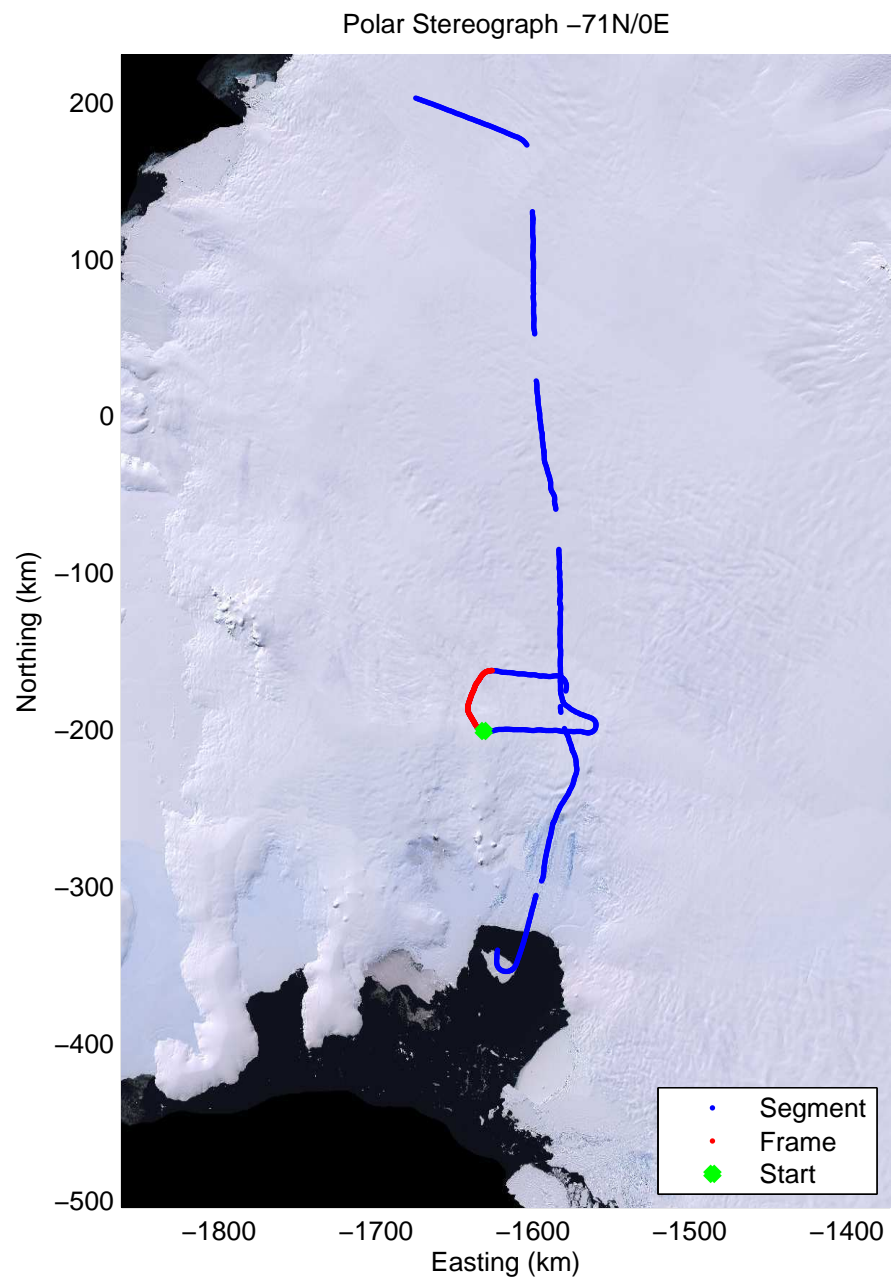

Data Frame ID: 20091029\_01\_008

Data Frame ID: 20091029\_01\_008

Data Frame ID: 20091029\_01\_009

Data Frame ID: 20091029\_01\_009

0.00 km	7.40 km	14.80 km	Distance	22.19 km	29.58 km	36.97 km
75.385 S	75.423 S	75.476 S	Latitude	75.535 S	75.558 S	75.505 S
96.518 W	96.725 W	96.879 W	Longitude	97.000 W	97.223 W	97.333 W

Data Frame ID: 20091029\_01\_010

Data Frame ID: 20091029\_01\_010

Data Frame ID: 20091029\_01\_011

Data Frame ID: 20091029\_01\_011

0.00 km  
74.913 S  
97.000 W

9.96 km  
74.860 S  
96.743 W

19.93 km  
74.839 S  
96.421 W