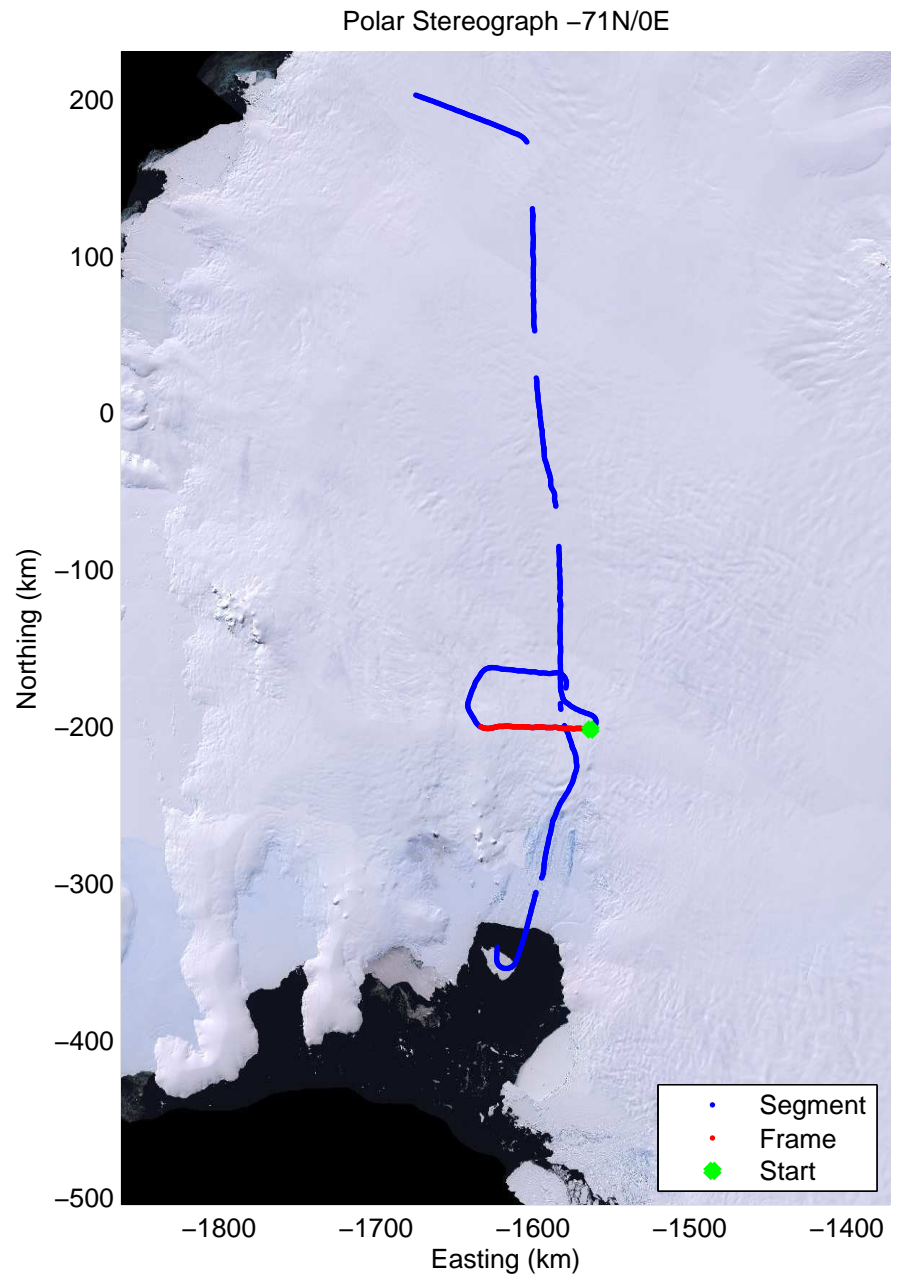

Data Frame ID: 20091029\_01\_008

Data Frame ID: 20091029\_01\_008

Data Frame ID: 20091029\_01\_009

Data Frame ID: 20091029\_01\_009

0.00 km	7.40 km	14.80 km	Distance	22.19 km	29.58 km	36.97 km
75.385 S	75.423 S	75.476 S	Latitude	75.535 S	75.558 S	75.505 S
96.518 W	96.725 W	96.879 W	Longitude	97.000 W	97.223 W	97.333 W