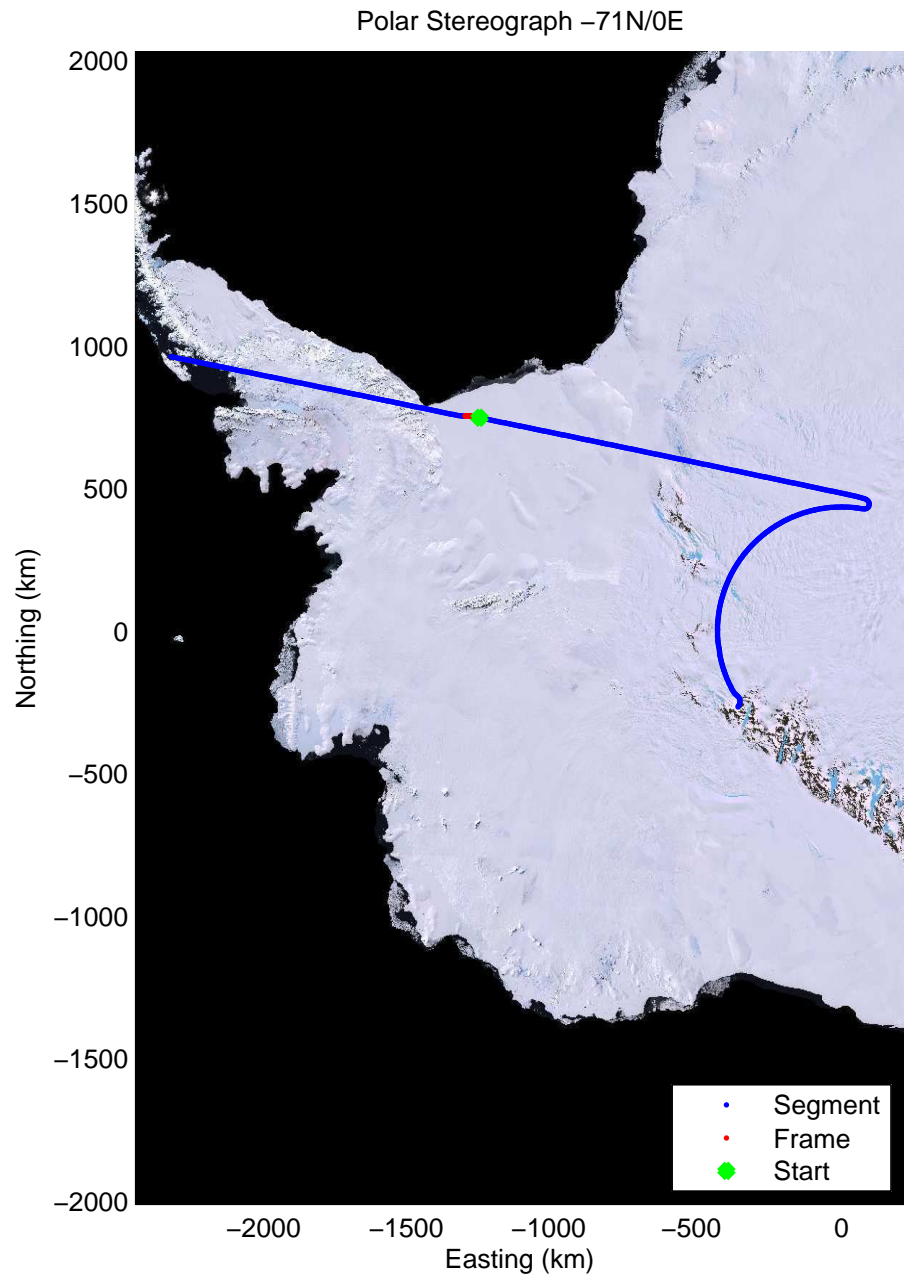

Data Frame ID: 20091025_03_050

Data Frame ID: 20091025_03_051

Data Frame ID: 20091025_03_051

0.00 km	10.41 km	20.80 km	Distance	31.19 km	41.59 km	51.98 km
76.925 S	76.837 S	76.750 S	Latitude	76.662 S	76.574 S	76.486 S
58.857 W	58.994 W	59.129 W	Longitude	59.262 W	59.394 W	59.524 W