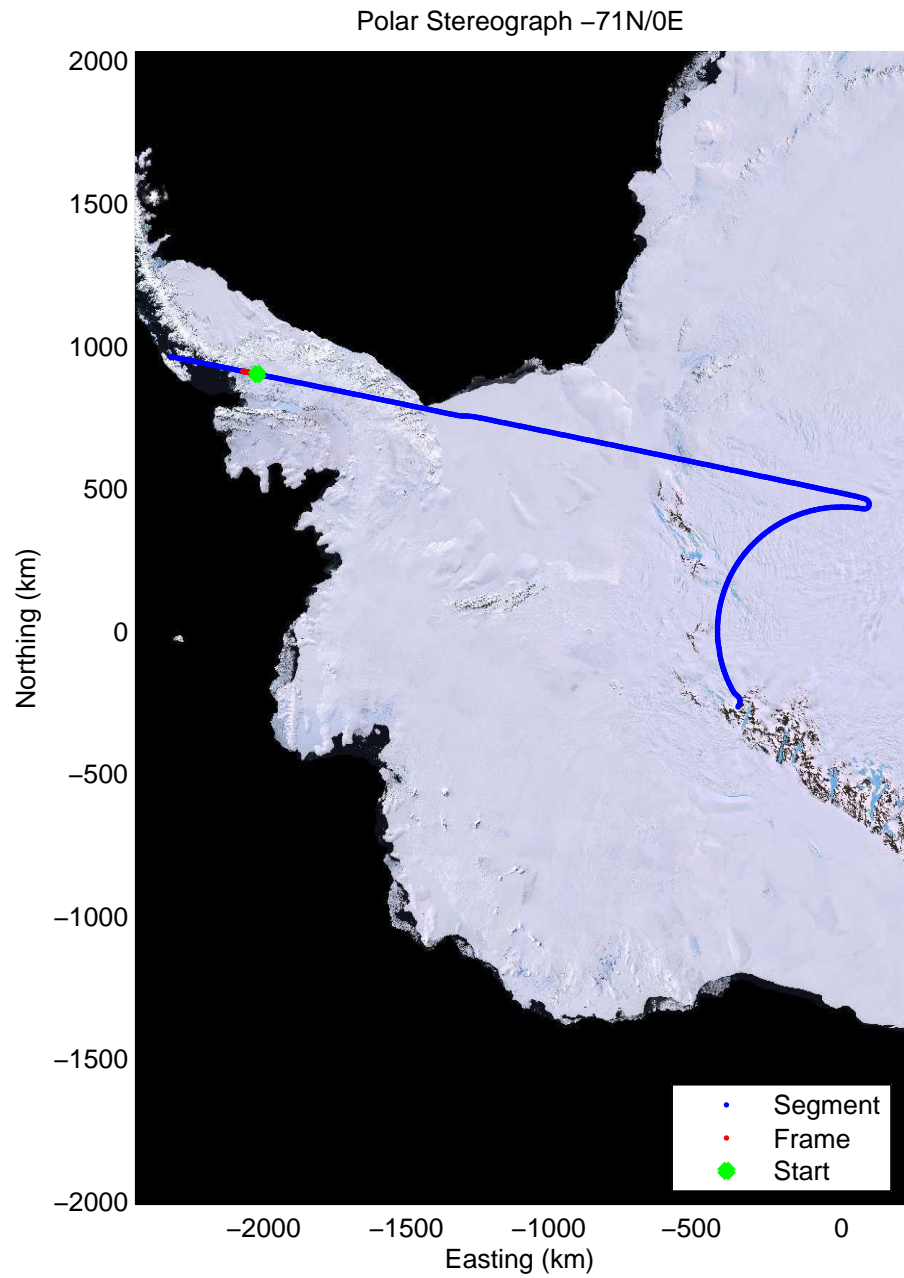

Data Frame ID: 20091025_03_067

Data Frame ID: 20091025_03_068

Data Frame ID: 20091025_03_068

0.00 km	10.41 km	20.80 km	Distance	31.20 km	41.59 km	51.98 km
69.618 S	69.527 S	69.436 S	Latitude	69.345 S	69.254 S	69.163 S
66.272 W	66.328 W	66.383 W	Longitude	66.439 W	66.493 W	66.548 W