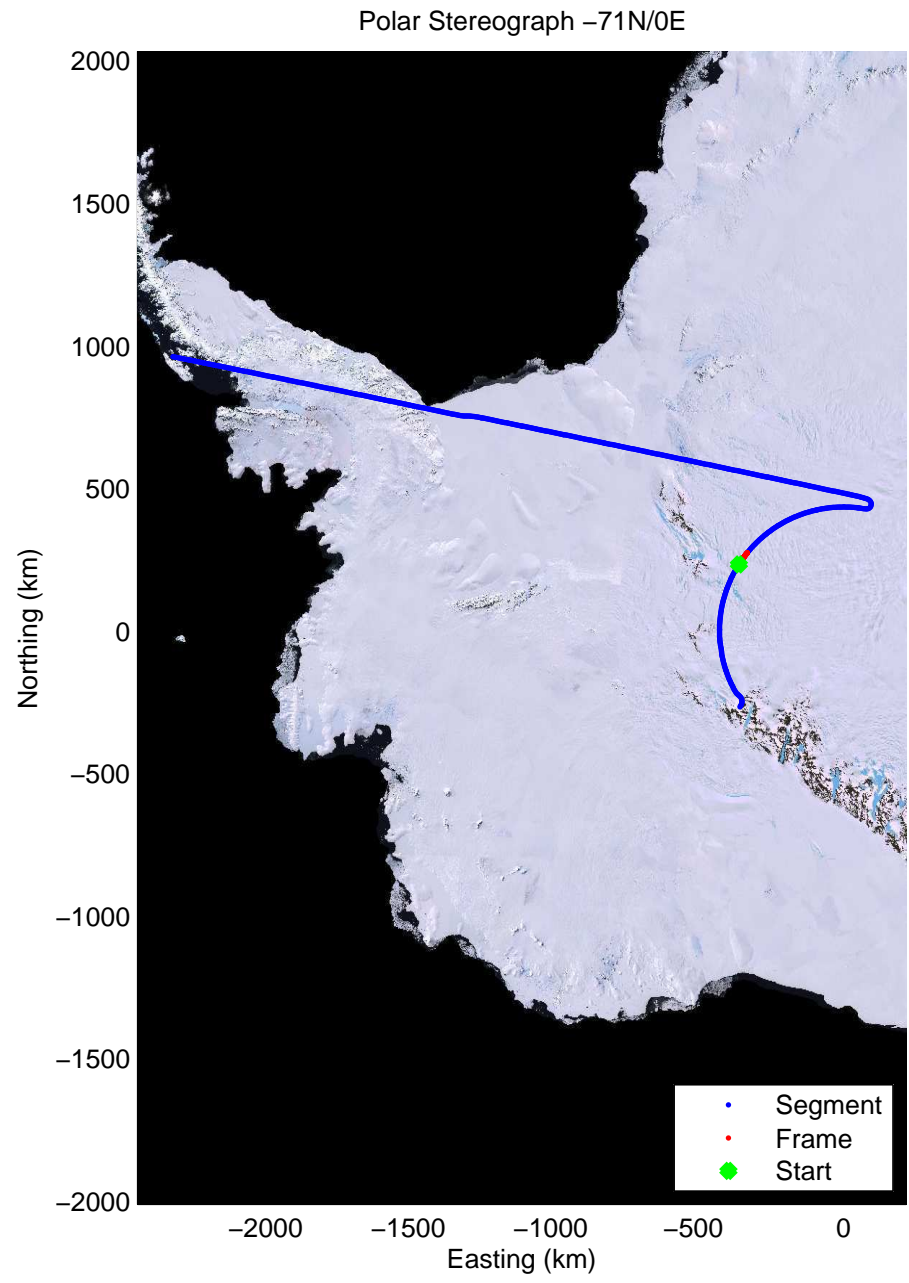

Data Frame ID: 20091025_03_010

Data Frame ID: 20091025_03_010

Data Frame ID: 20091025_03_011

Data Frame ID: 20091025_03_011

0.00 km	10.41 km	20.80 km	Distance	31.20 km	41.59 km	51.98 km
86.001 S	86.000 S	86.001 S	Latitude	86.000 S	86.001 S	86.000 S
63.929 W	62.595 W	61.264 W	Longitude	59.932 W	58.600 W	57.268 W