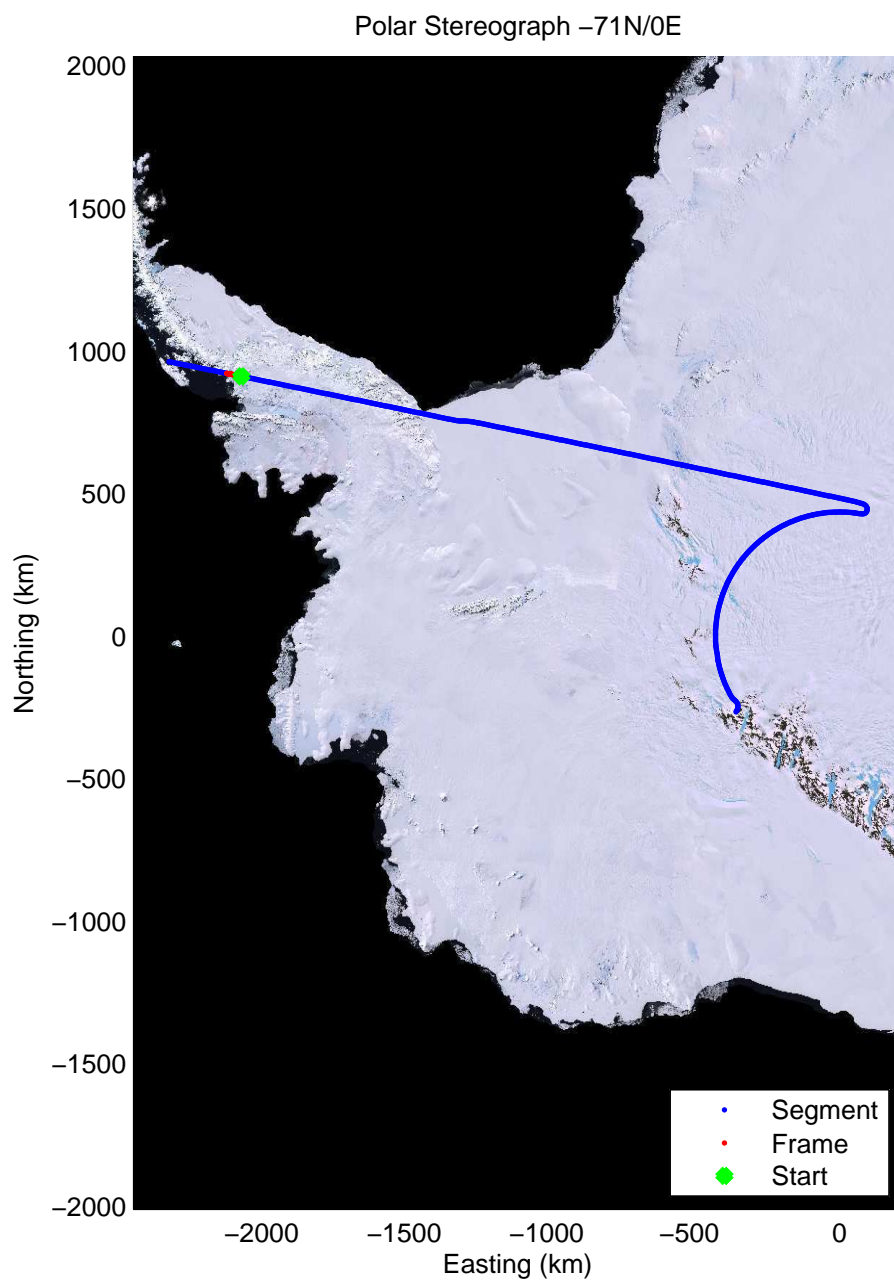

Data Frame ID: 20091025_03_067

Data Frame ID: 20091025_03_068

Data Frame ID: 20091025_03_068

0.00 km	10.41 km	20.80 km	Distance	31.20 km	41.59 km	51.98 km
69.618 S	69.527 S	69.436 S	Latitude	69.345 S	69.254 S	69.163 S
66.272 W	66.328 W	66.383 W	Longitude	66.439 W	66.493 W	66.548 W