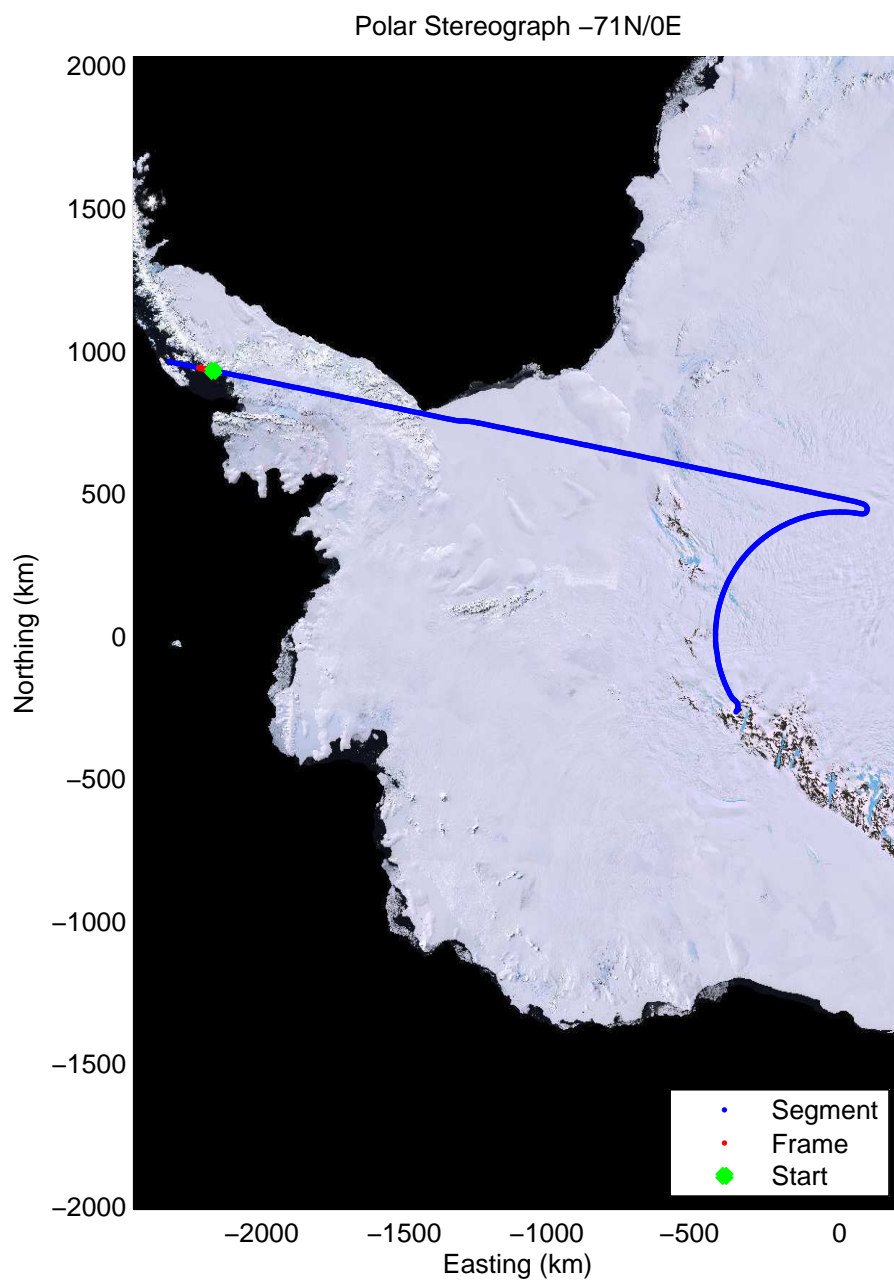

Data Frame ID: 20091025_03_069

Data Frame ID: 20091025_03_069

Data Frame ID: 20091025_03_070

Data Frame ID: 20091025_03_070

0.00 km	10.41 km	20.80 km	Distance	31.20 km	41.59 km	51.99 km
68.743 S	68.652 S	68.561 S	Latitude	68.469 S	68.378 S	68.287 S
66.793 W	66.845 W	66.896 W	Longitude	66.948 W	66.998 W	67.049 W