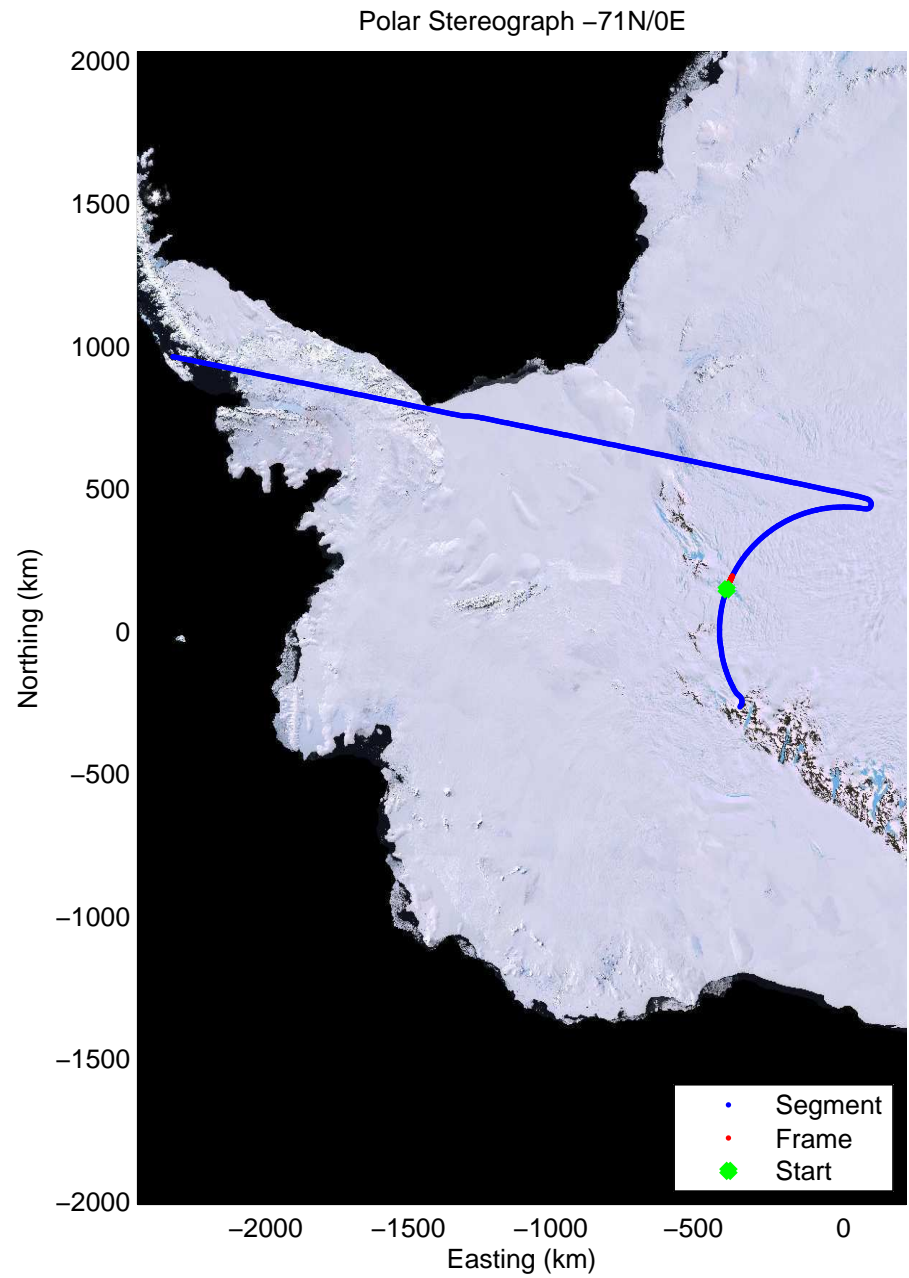

Data Frame ID: 20091025_03_010

Data Frame ID: 20091025_03_010

Data Frame ID: 20091025_03_011

Data Frame ID: 20091025_03_011

0.00 km	10.41 km	20.80 km	Distance	31.20 km	41.59 km	51.98 km
86.001 S	86.000 S	86.001 S	Latitude	86.000 S	86.001 S	86.000 S
63.929 W	62.595 W	61.264 W	Longitude	59.932 W	58.600 W	57.268 W