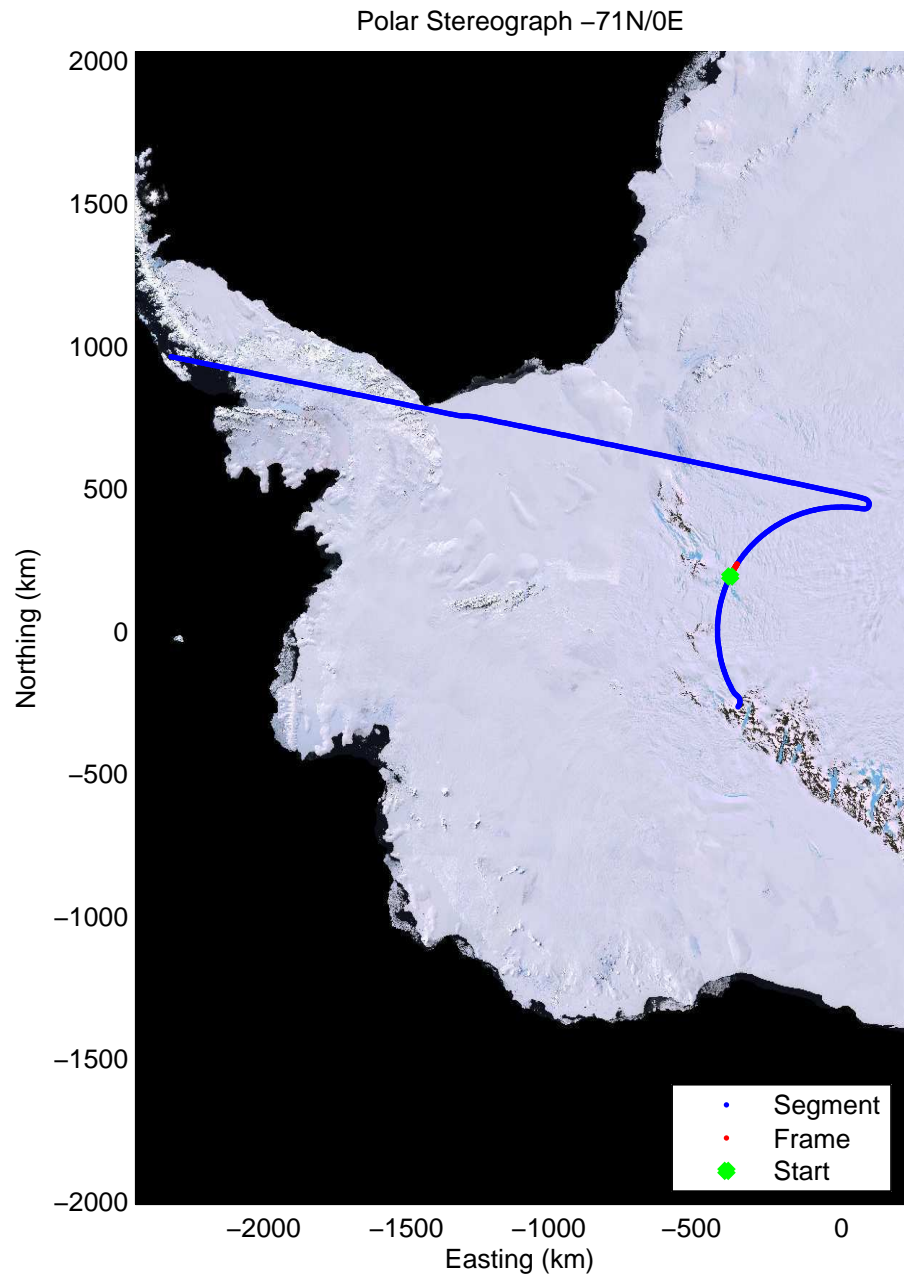

Data Frame ID: 20091025_03_010

Data Frame ID: 20091025_03_010

Data Frame ID: 20091025_03_011

Data Frame ID: 20091025_03_011

0.00 km	10.41 km	20.80 km	Distance	31.20 km	41.59 km	51.98 km
86.001 S	86.000 S	86.001 S	Latitude	86.000 S	86.001 S	86.000 S
63.929 W	62.595 W	61.264 W	Longitude	59.932 W	58.600 W	57.268 W