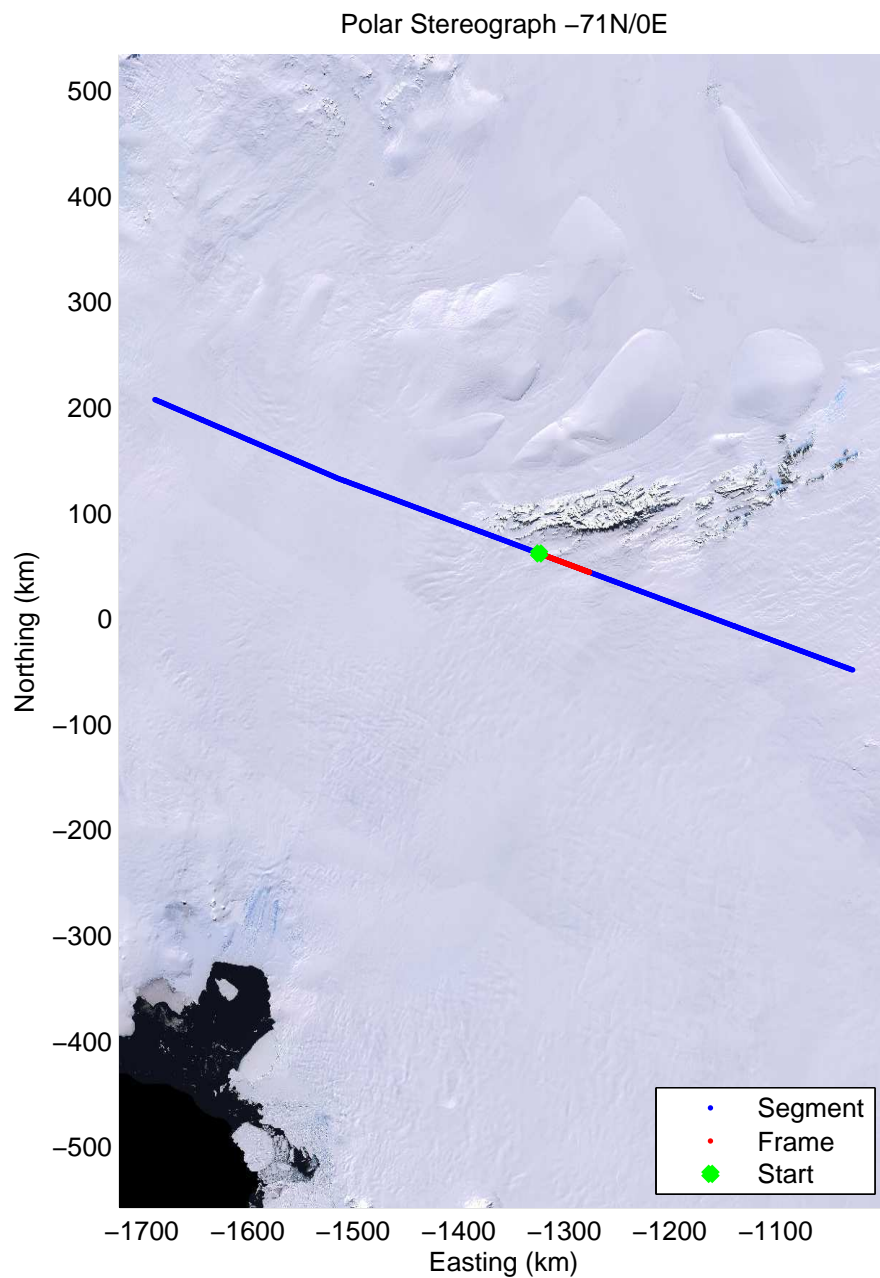

Data Frame ID: 20091025_01_008

0.00 km	10.41 km	20.80 km	Distance	31.20 km	41.59 km	51.98 km
77.354 S	77.443 S	77.532 S	Latitude	77.621 S	77.709 S	77.798 S
86.722 W	86.849 W	86.977 W	Longitude	87.107 W	87.239 W	87.372 W