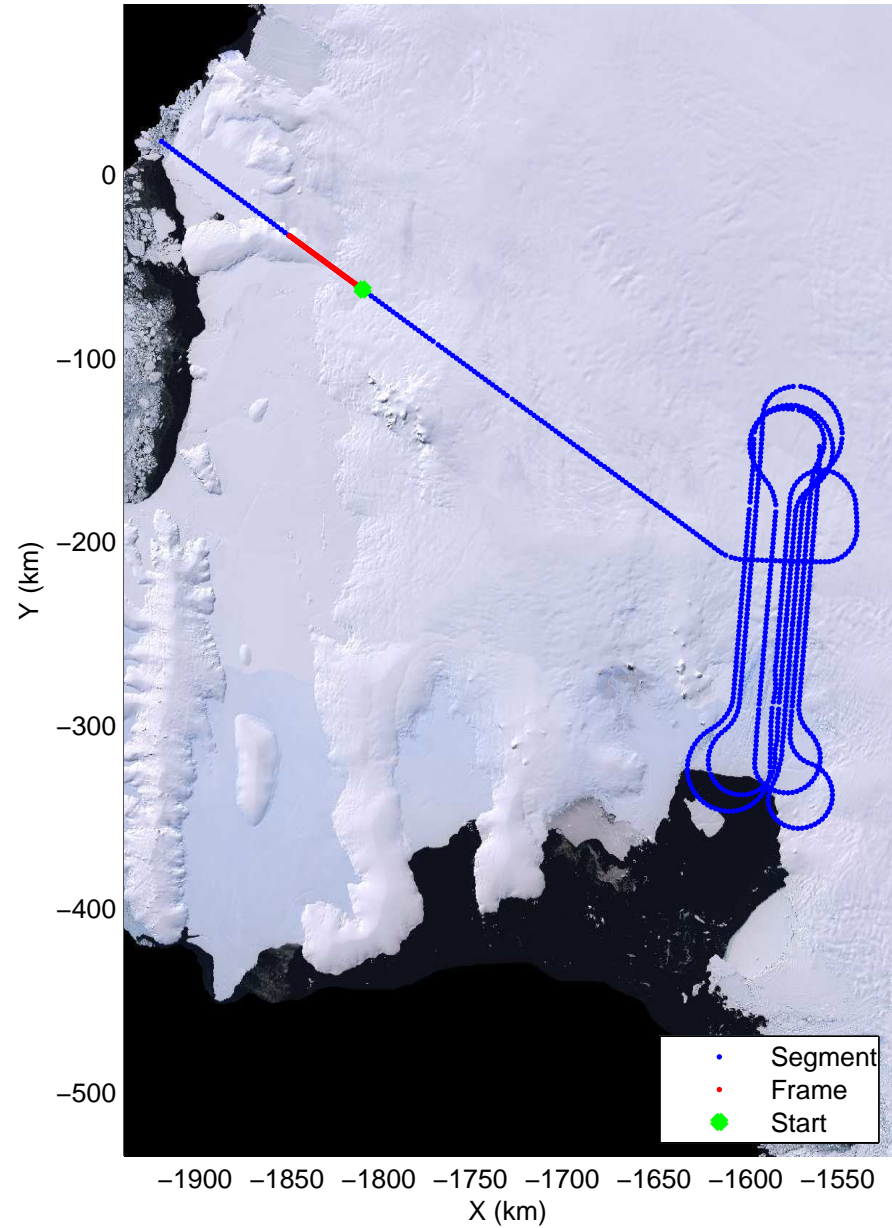

LVIS PIG
20091020_06_049
Polar Stereograph -71N/0E