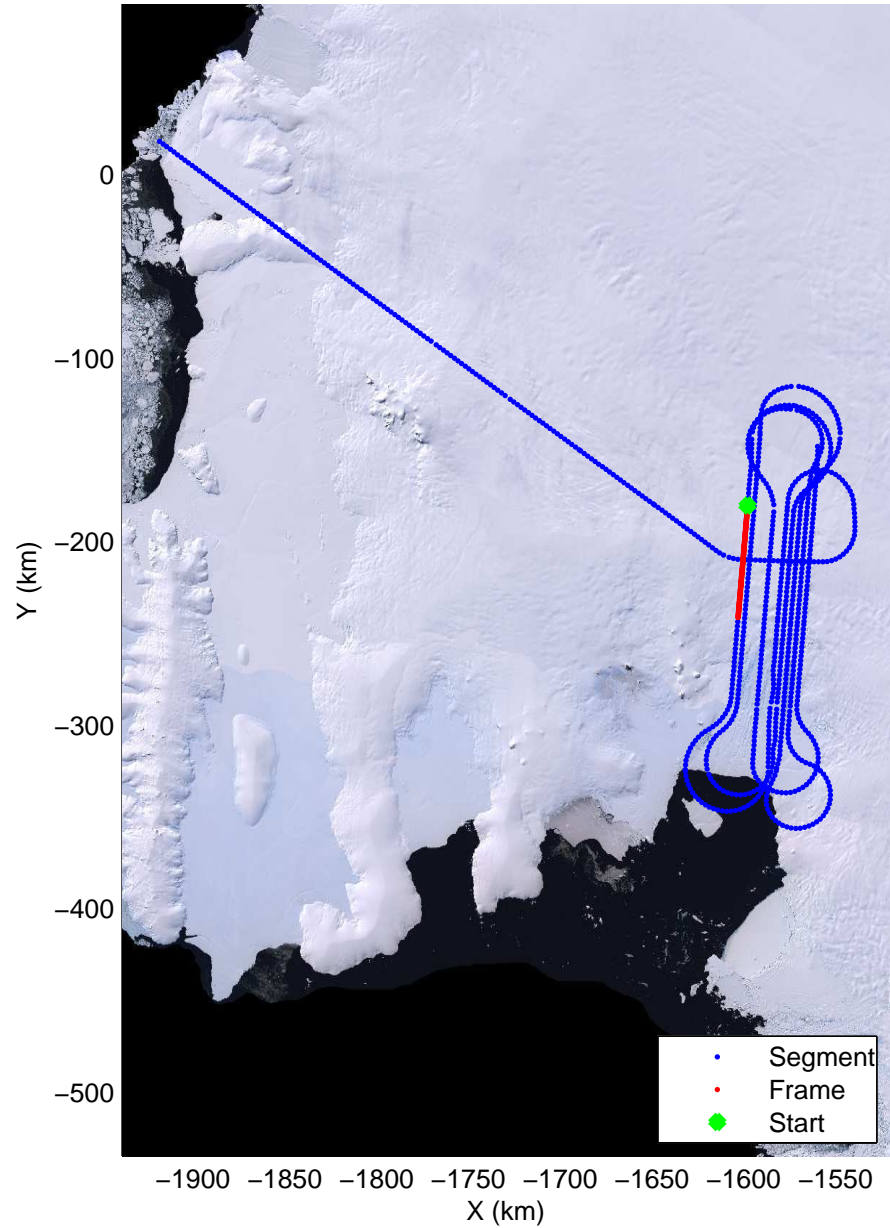

LVIS PIG
20091020_06_033
Polar Stereograph -71N/0E