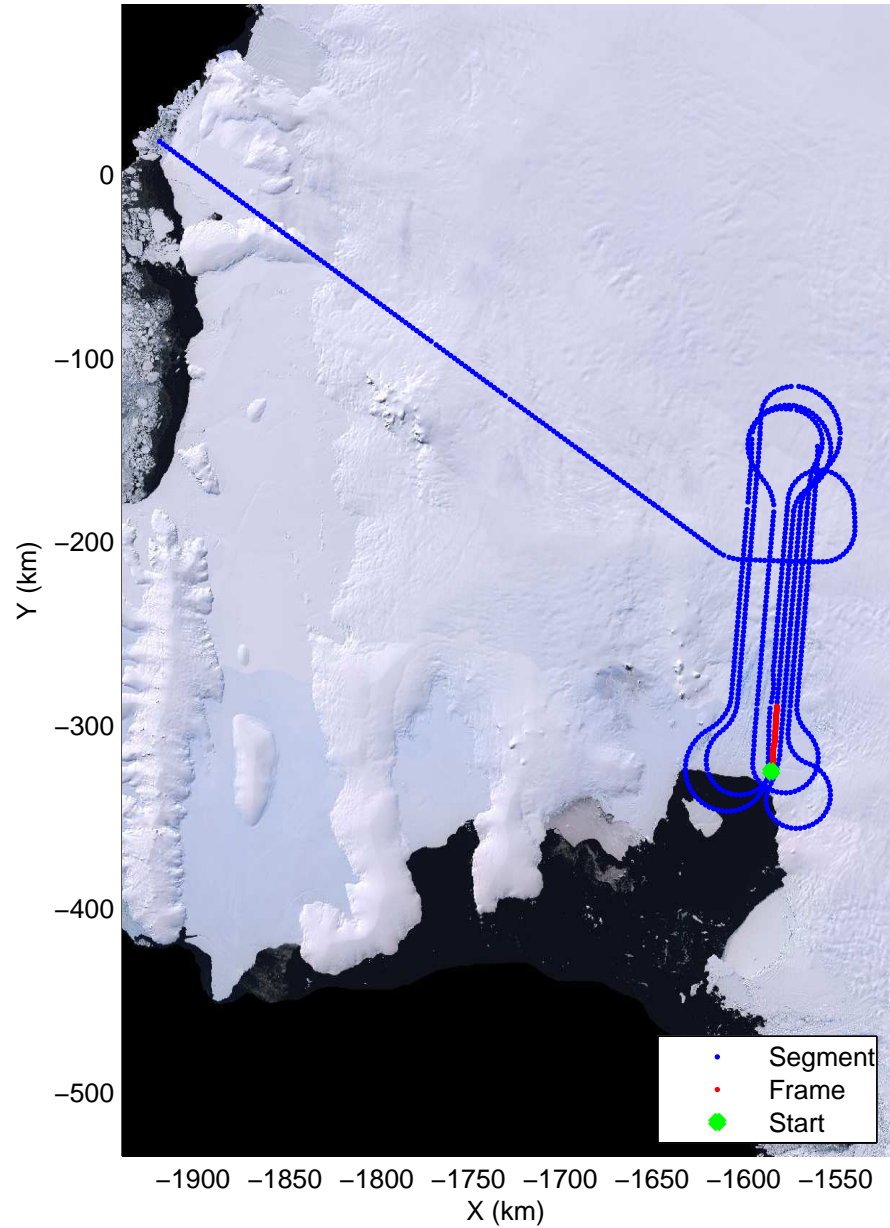

LVIS PIG
20091020_06_027
Polar Stereograph -71N/0E