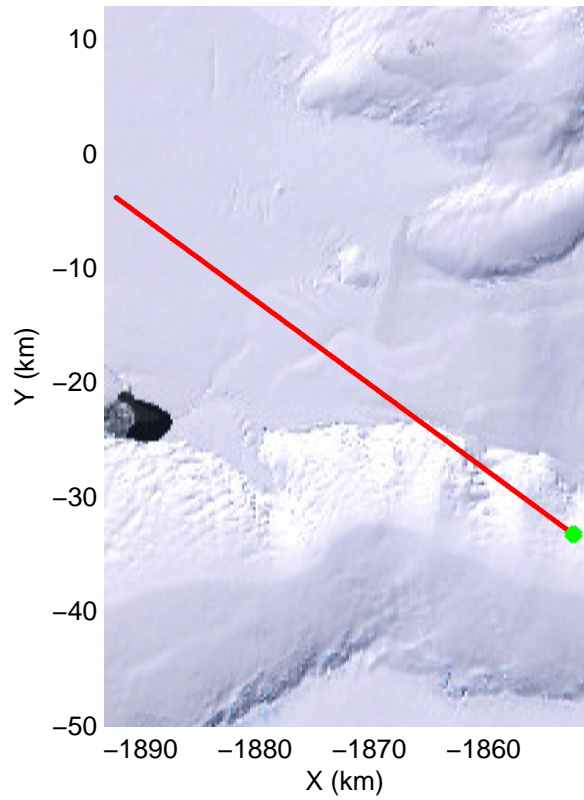

LVIS PIG
20091020_06_049
Polar Stereograph -71N/0E

mcords 2009_Antarctica_DC8: "LVIS PIG" 20091020_06_049: 19:33:05.6 to 19:36:23.5 GPS

mcords 2009_Antarctica_DC8: "LVIS PIG" 20091020_06_049: 19:33:05.6 to 19:36:23.5 GPS