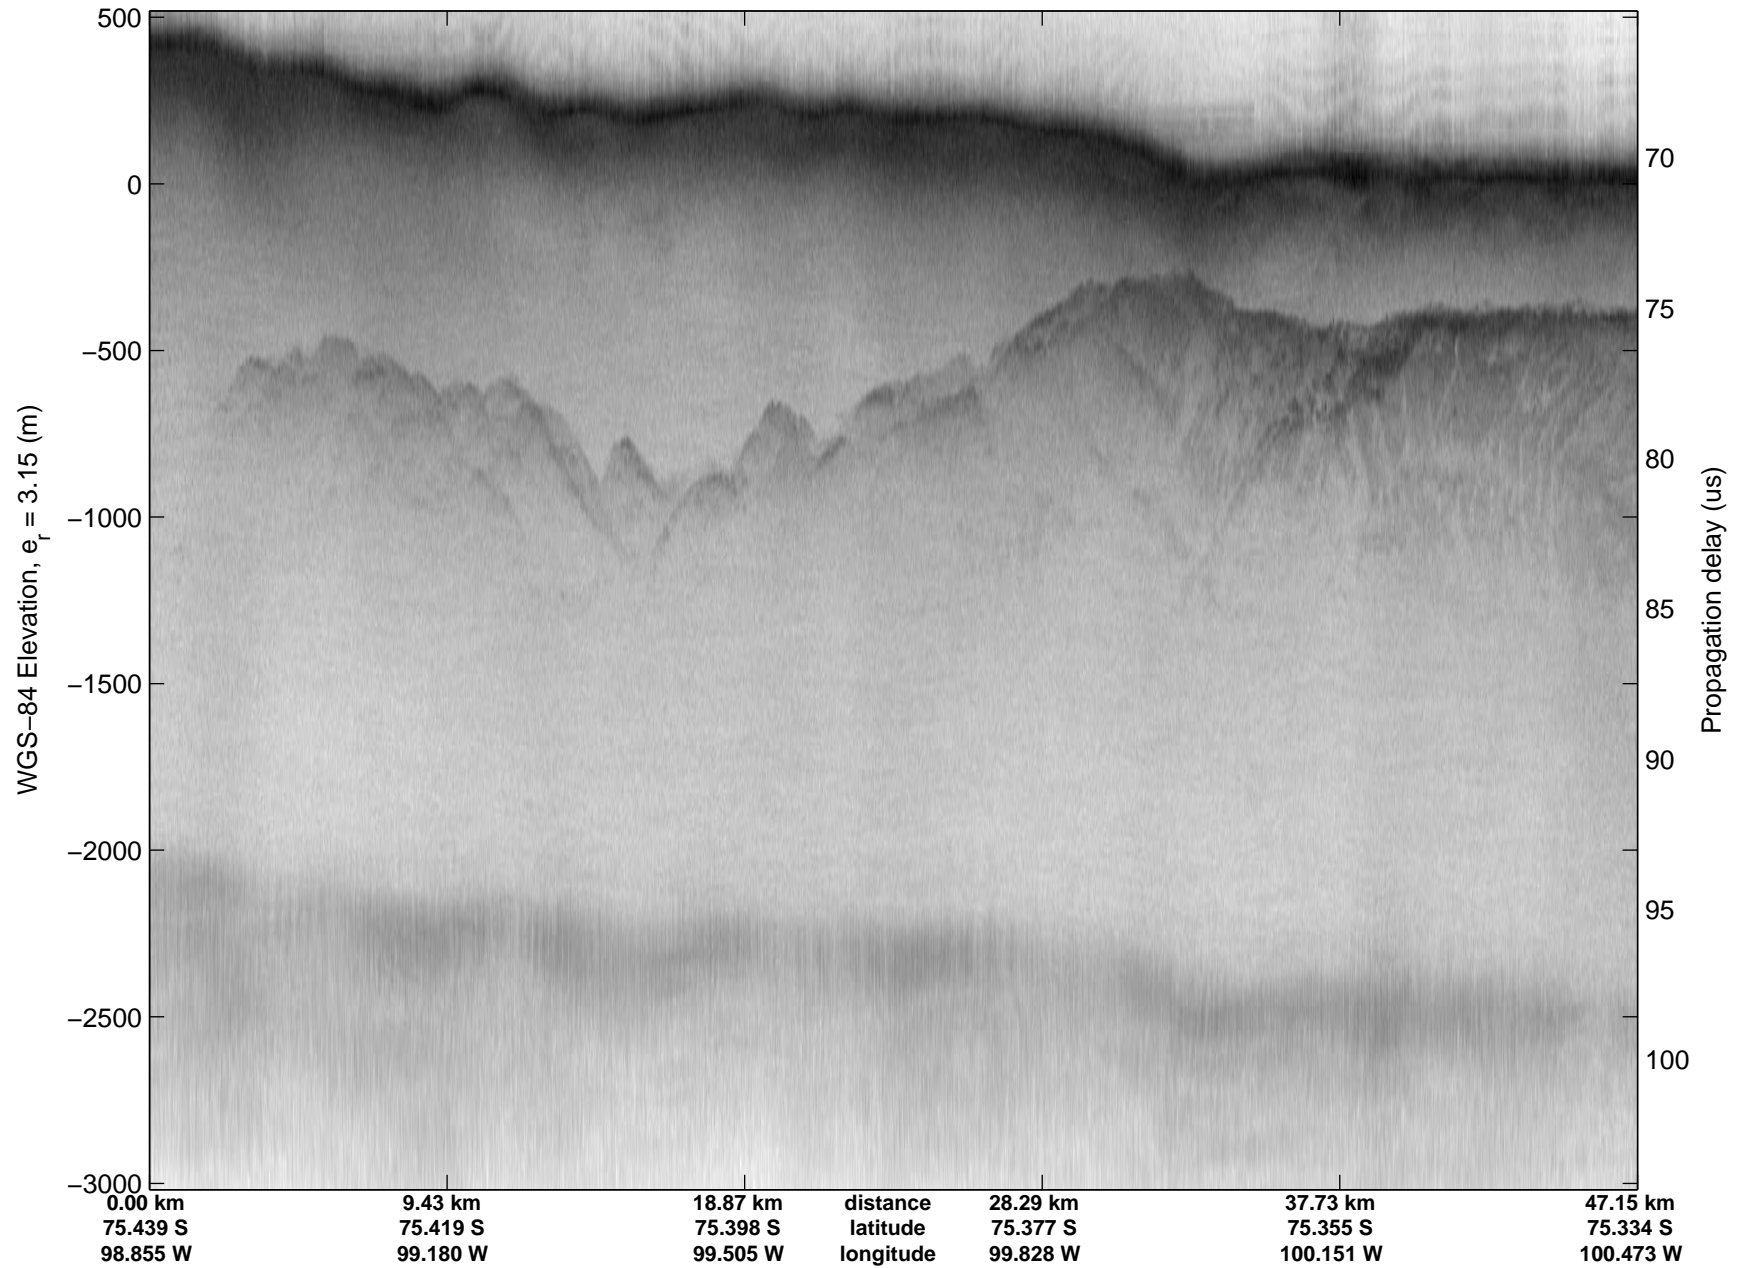

mcords 2009_Antarctica_DC8: "LVIS PIG" 20091020_06_003: 16:47:38.9 to 16:51:04.4 GPS