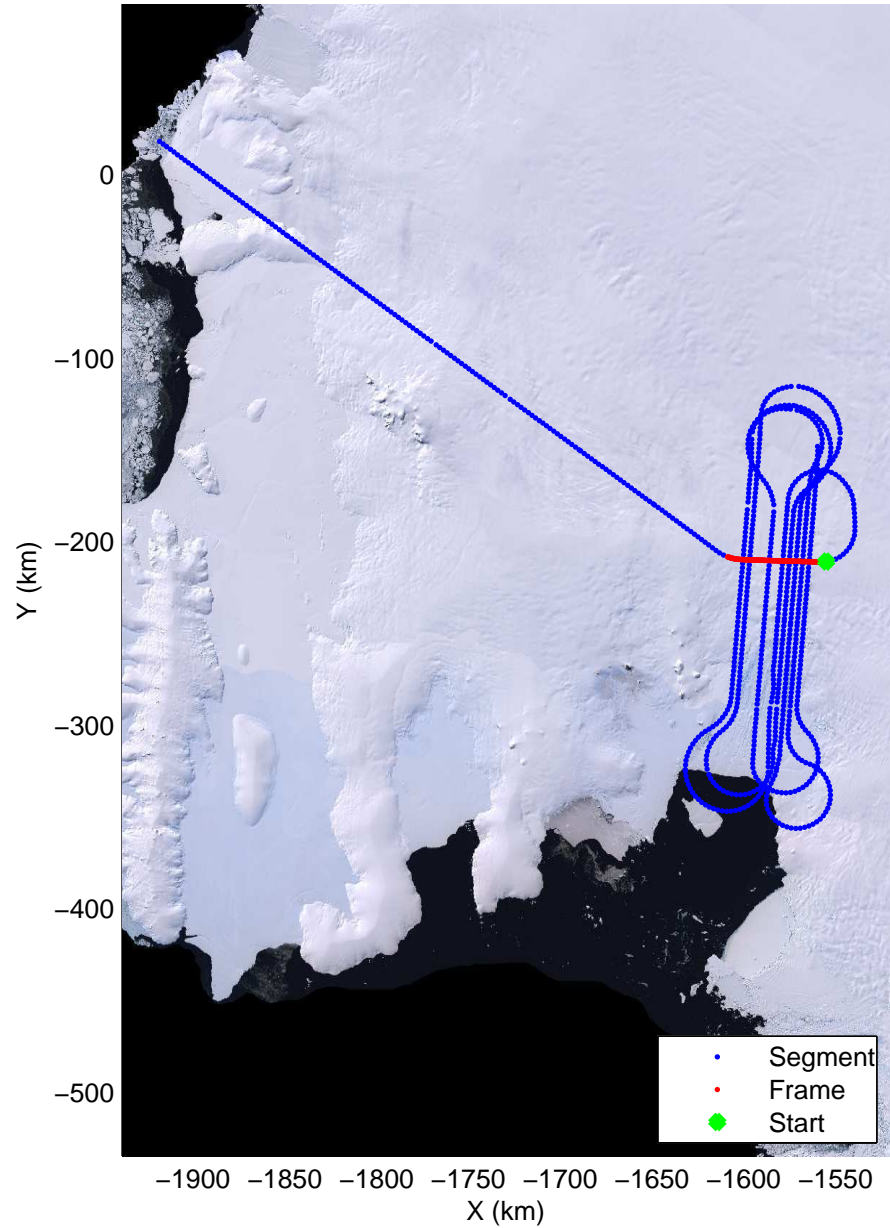

LVIS PIG
20091020_06_043
Polar Stereograph -71N/0E