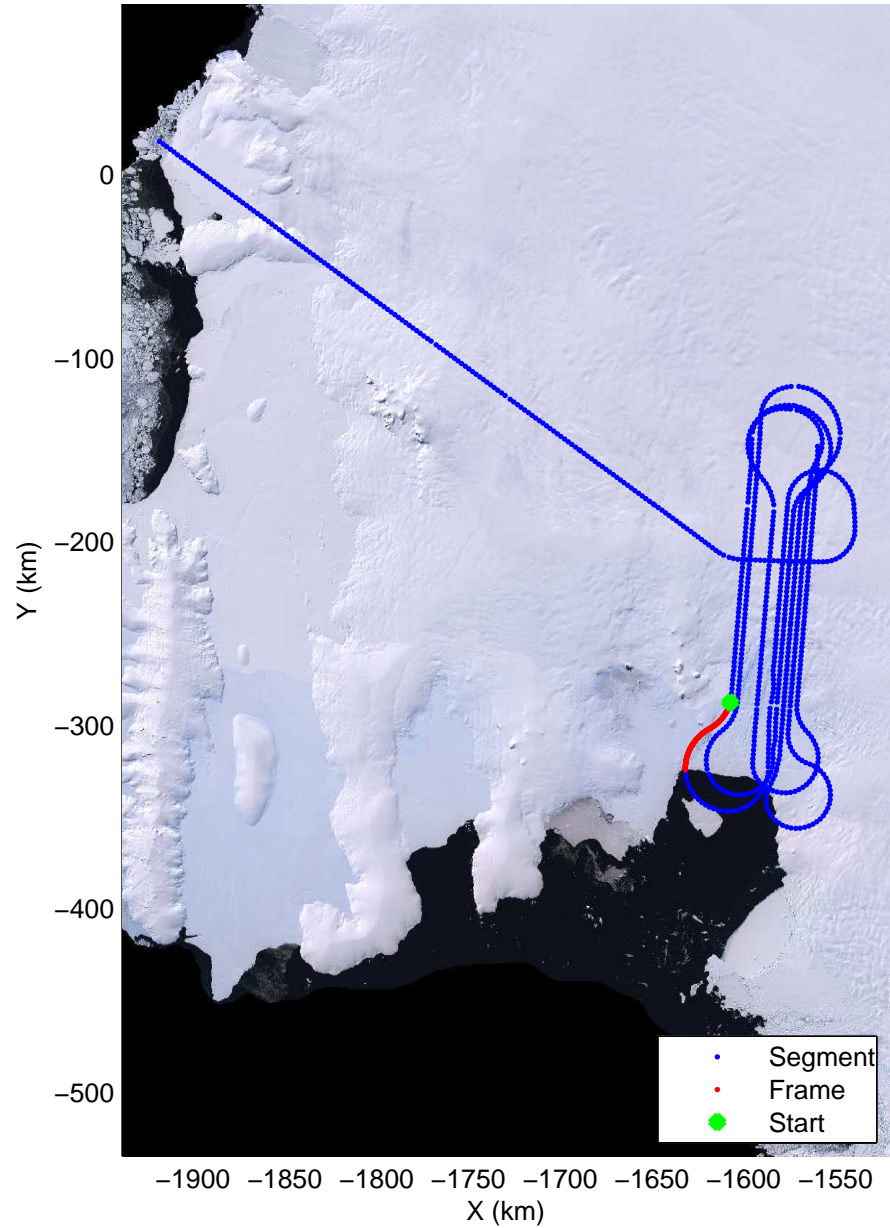

LVIS PIG
20091020_06_035
Polar Stereograph -71N/0E