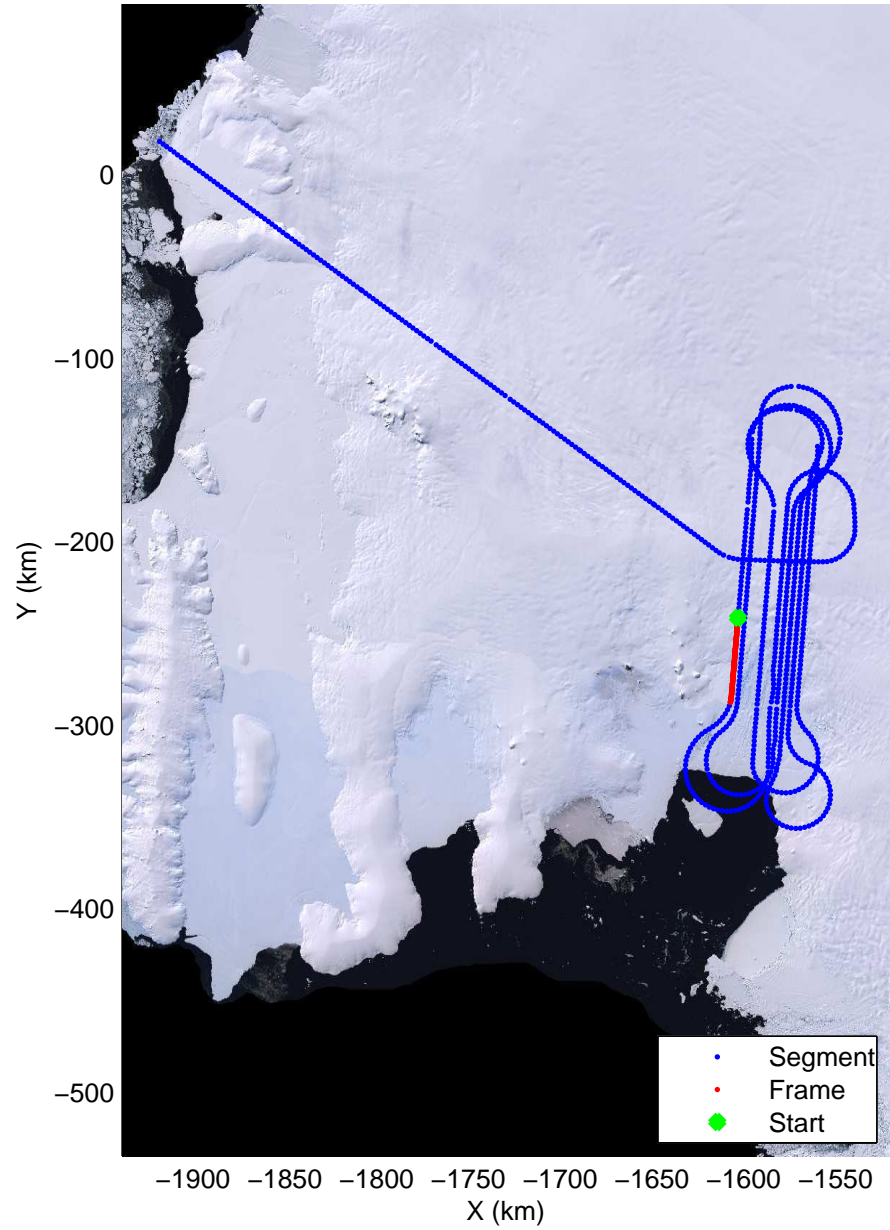

LVIS PIG
20091020_06_034
Polar Stereograph -71N/0E