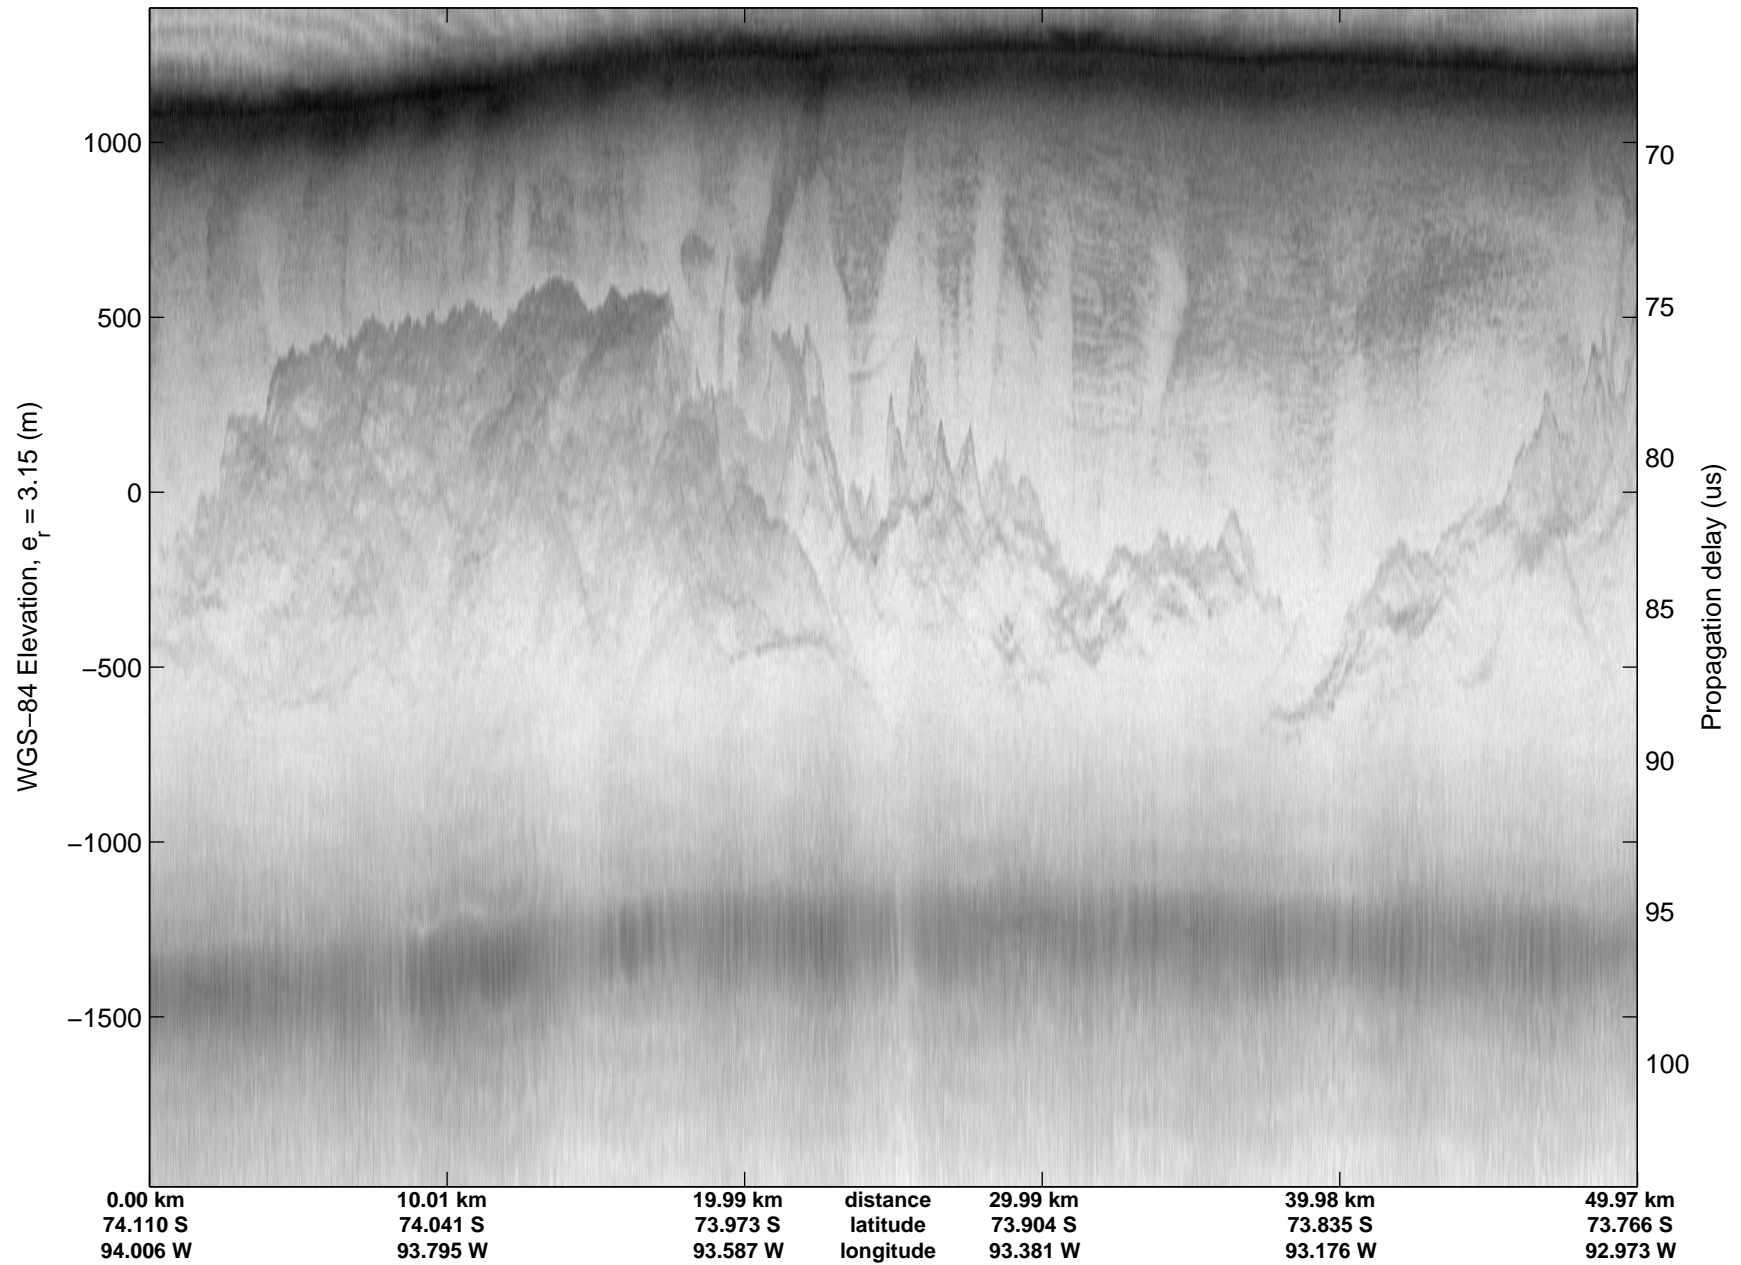

LVIS PIG
20091020_06_045
Polar Stereograph -71N/0E

mcords 2009_Antarctica_DC8: "LVIS PIG" 20091020_06_045: 19:19:43.6 to 19:23:09.2 GPS

mcords 2009_Antarctica_DC8: "LVIS PIG" 20091020_06_045: 19:19:43.6 to 19:23:09.2 GPS

LVIS PIG
20091020_06_046
Polar Stereograph -71N/0E

mcords 2009_Antarctica_DC8: "LVIS PIG" 20091020_06_046: 19:23:09.3 to 19:26:27.5 GPS

mcords 2009_Antarctica_DC8: "LVIS PIG" 20091020_06_046: 19:23:09.3 to 19:26:27.5 GPS

LVIS PIG
20091020_06_047
Polar Stereograph -71N/0E

mcords 2009_Antarctica_DC8: "LVIS PIG" 20091020_06_047: 19:26:27.6 to 19:29:46.2 GPS

mcords 2009_Antarctica_DC8: "LVIS PIG" 20091020_06_047: 19:26:27.6 to 19:29:46.2 GPS

LVIS PIG
20091020_06_048
Polar Stereograph -71N/0E

mcords 2009_Antarctica_DC8: "LVIS PIG" 20091020_06_048: 19:29:46.3 to 19:33:05.4 GPS

mcords 2009_Antarctica_DC8: "LVIS PIG" 20091020_06_048: 19:29:46.3 to 19:33:05.4 GPS