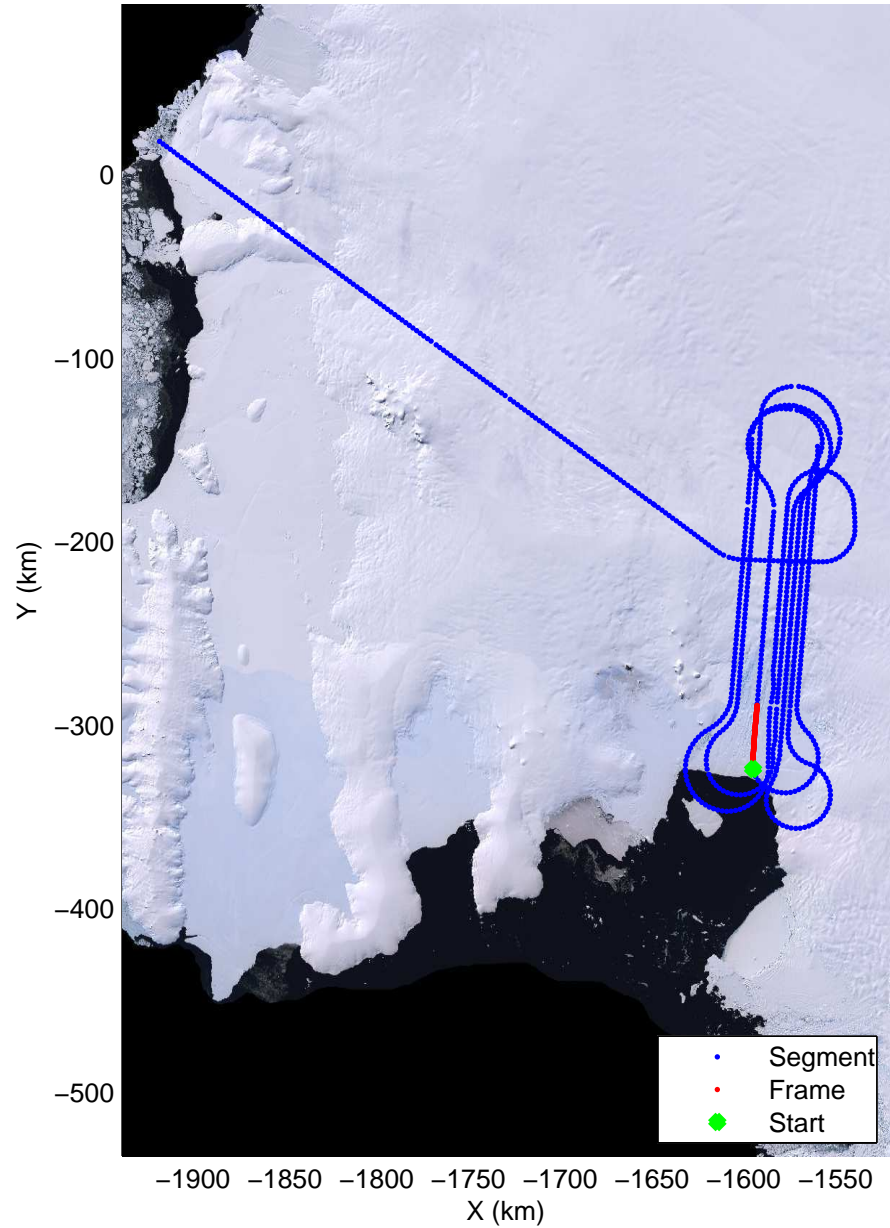

LVIS PIG
20091020_06_006
Polar Stereograph -71N/0E