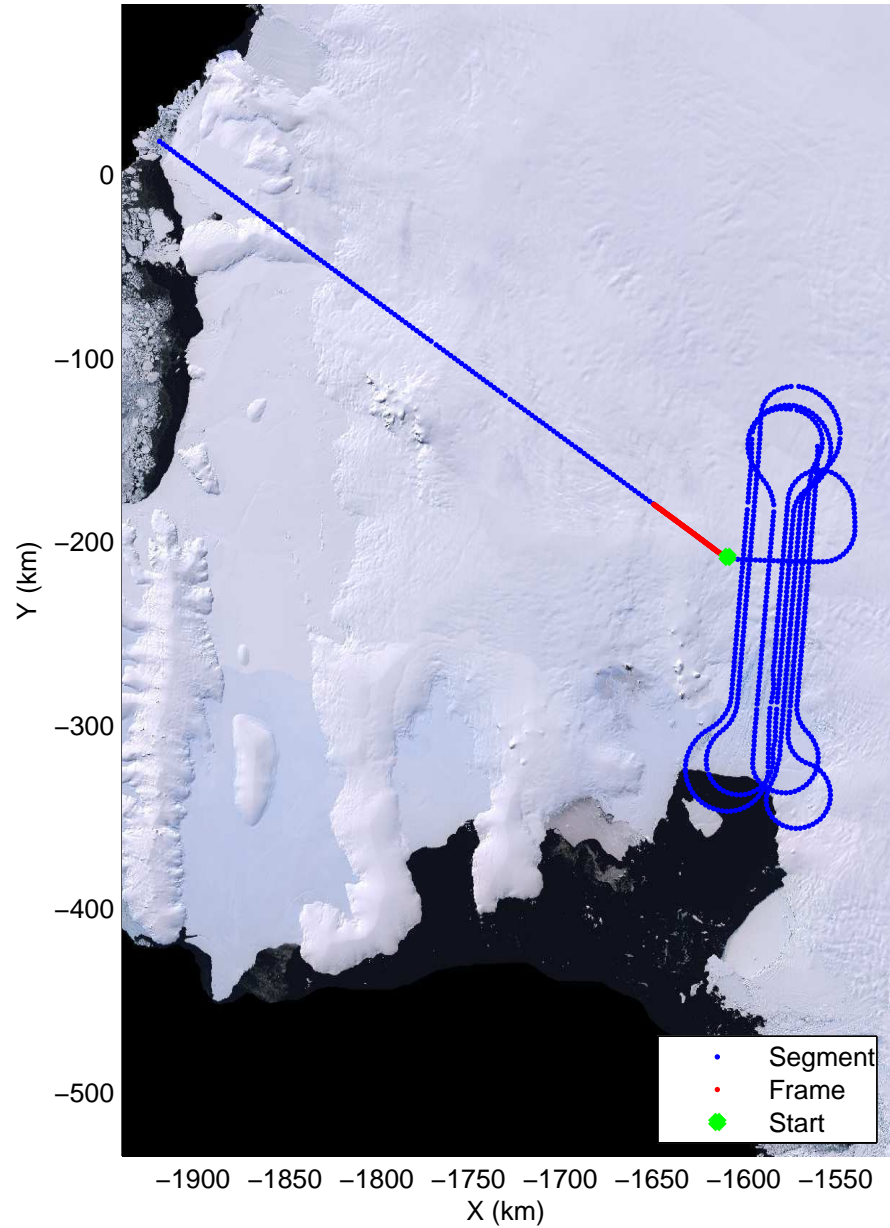

LVIS PIG
20091020_06_044
Polar Stereograph -71N/0E