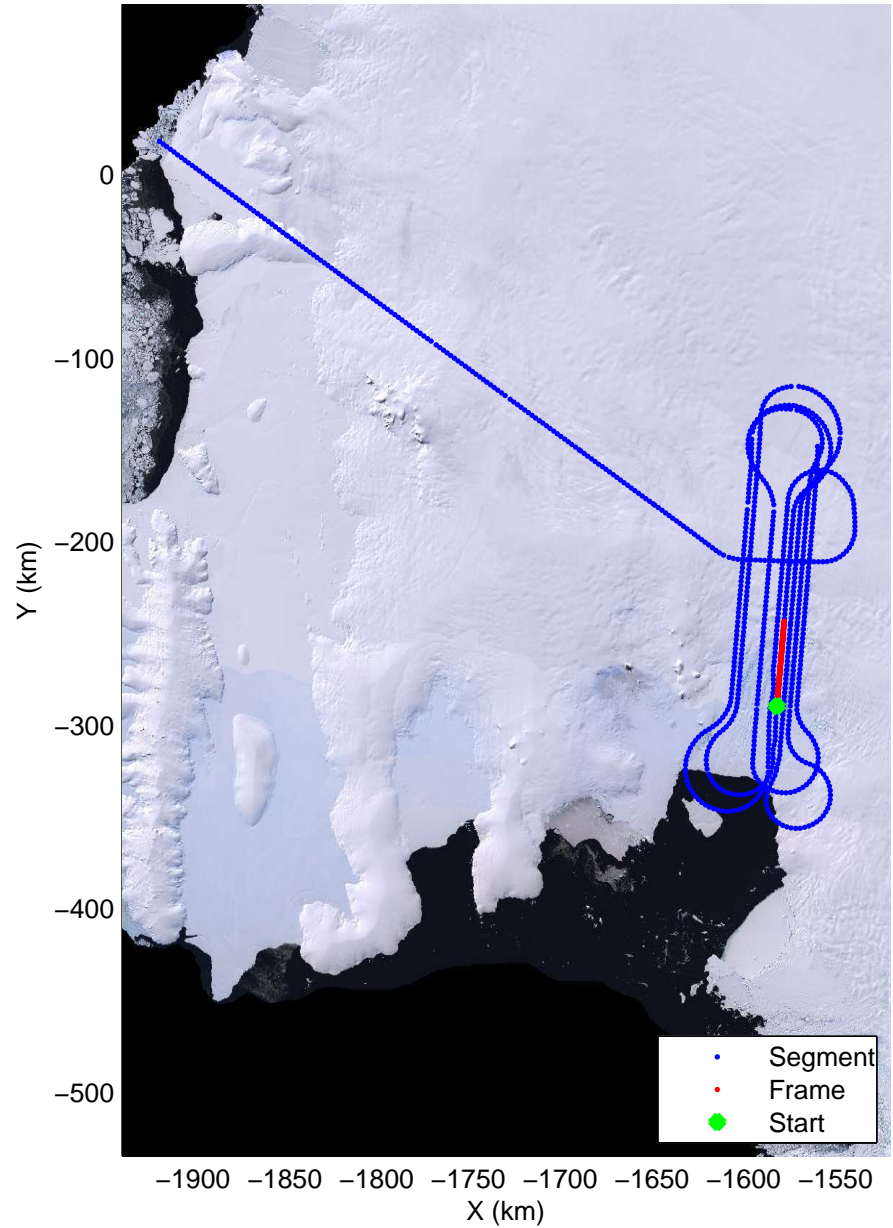

LVIS PIG
20091020_06_028
Polar Stereograph -71N/0E