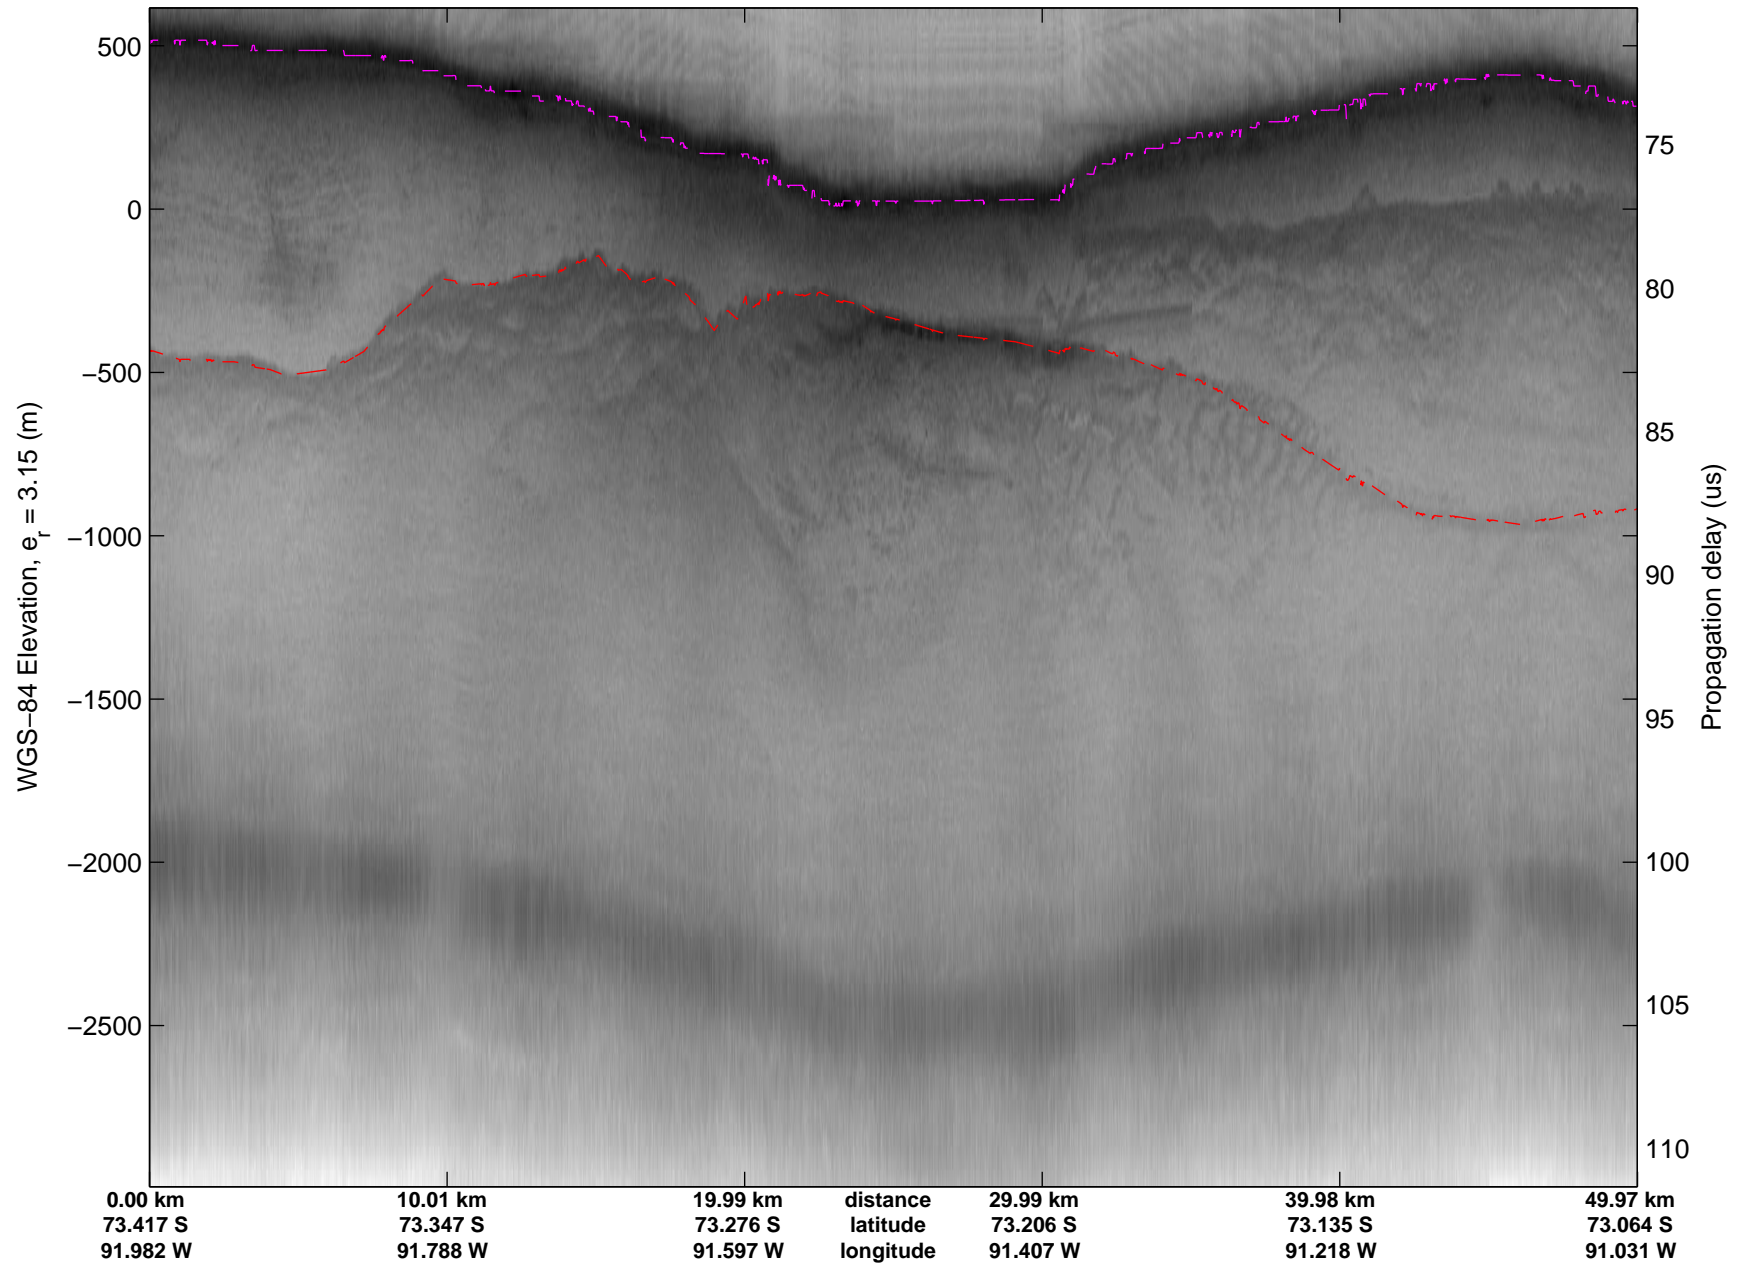

LVIS PIG
20091020_06_046
Polar Stereograph -71N/0E

mcords 2009_Antarctica_DC8: "LVIS PIG" 20091020_06_046: 19:23:09.3 to 19:26:27.5 GPS

mcords 2009_Antarctica_DC8: "LVIS PIG" 20091020_06_046: 19:23:09.3 to 19:26:27.5 GPS

LVIS PIG
20091020_06_047
Polar Stereograph -71N/0E

mcords 2009_Antarctica_DC8: "LVIS PIG" 20091020_06_047: 19:26:27.6 to 19:29:46.2 GPS

mcords 2009_Antarctica_DC8: "LVIS PIG" 20091020_06_047: 19:26:27.6 to 19:29:46.2 GPS

LVIS PIG
20091020_06_048
Polar Stereograph -71N/0E

mcords 2009_Antarctica_DC8: "LVIS PIG" 20091020_06_048: 19:29:46.3 to 19:33:05.4 GPS

mcords 2009_Antarctica_DC8: "LVIS PIG" 20091020_06_048: 19:29:46.3 to 19:33:05.4 GPS

LVIS PIG
20091020_06_049
Polar Stereograph -71N/0E

mcords 2009_Antarctica_DC8: "LVIS PIG" 20091020_06_049: 19:33:05.6 to 19:36:23.5 GPS

mcords 2009_Antarctica_DC8: "LVIS PIG" 20091020_06_049: 19:33:05.6 to 19:36:23.5 GPS