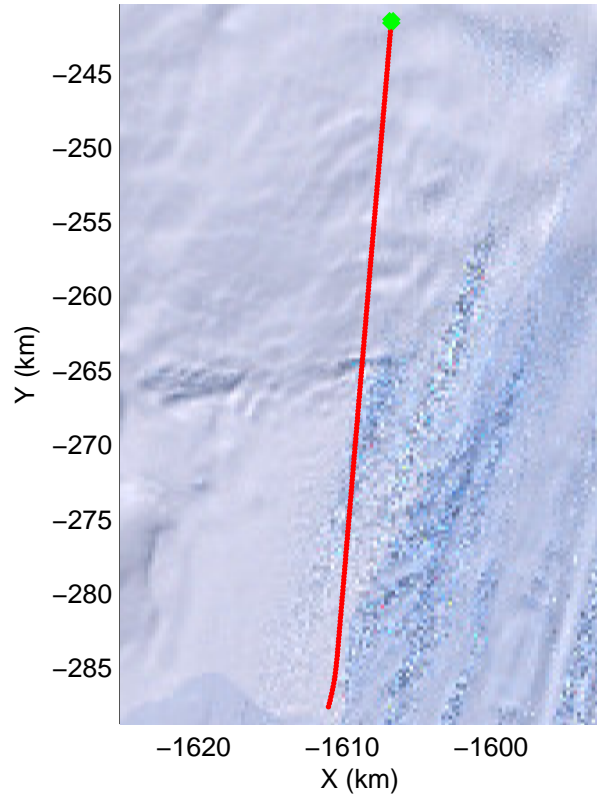

LVIS PIG
20091020_06_033
Polar Stereograph -71N/0E

mcords 2009_Antarctica_DC8: "LVIS PIG" 20091020_06_033: 18:37:36.0 to 18:42:14.5 GPS

mcords 2009_Antarctica_DC8: "LVIS PIG" 20091020_06_033: 18:37:36.0 to 18:42:14.5 GPS