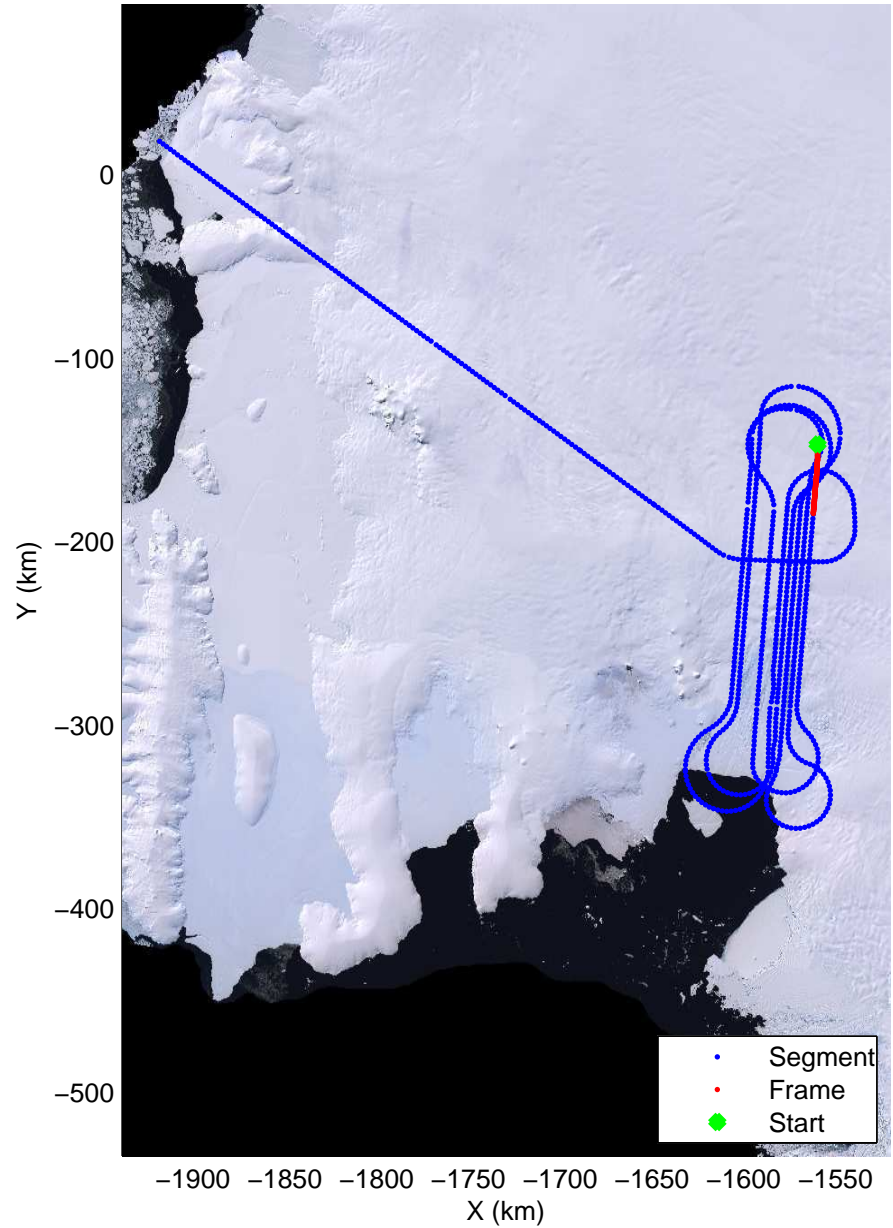

LVIS PIG
 20091020_06_001
 Polar Stereograph -71N/0E

mcords 2009_Antarctica_DC8: "LVIS PIG" 20091020_06_001: 16:39:38.6 to 16:42:53.8 GPS

mcords 2009_Antarctica_DC8: "LVIS PIG" 20091020_06_001: 16:39:38.6 to 16:42:53.8 GPS