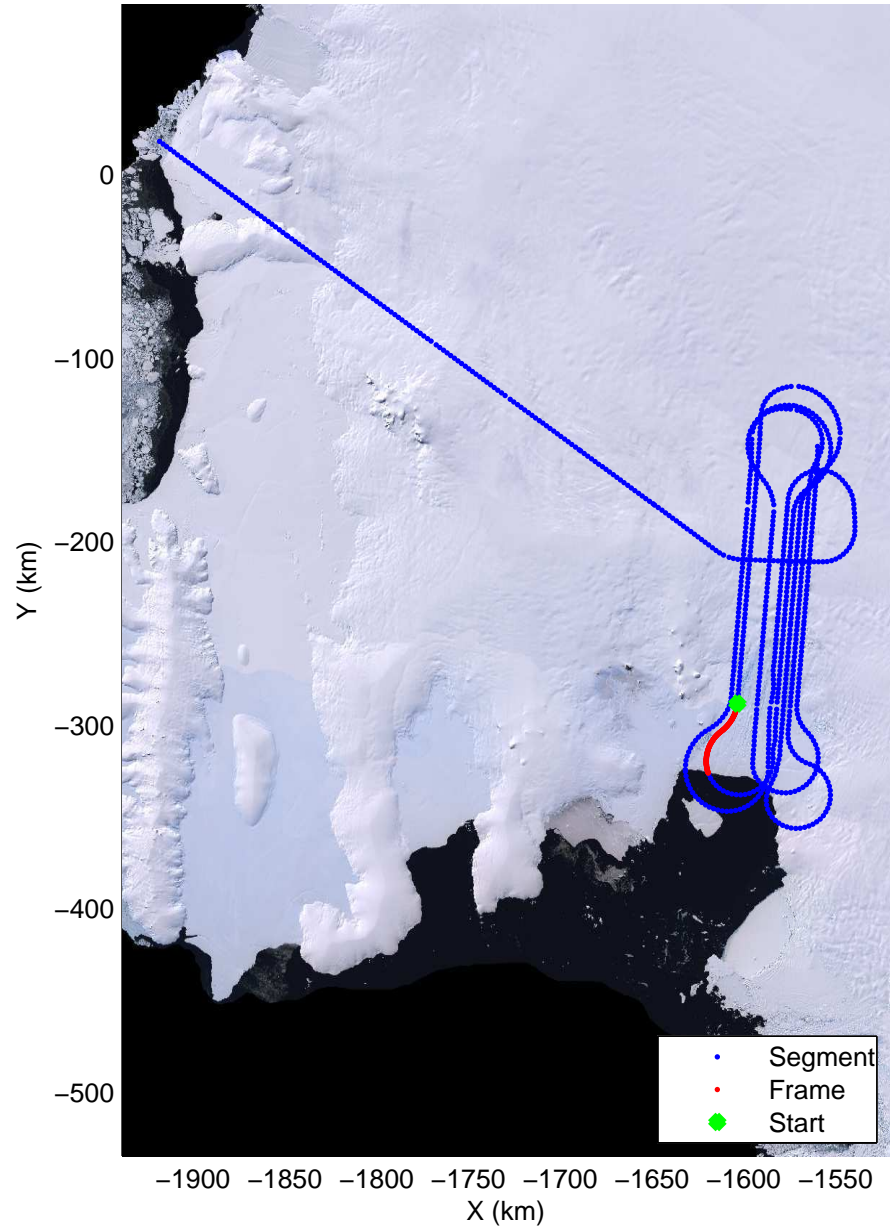

LVIS PIG
20091020_06_025
Polar Stereograph -71N/0E