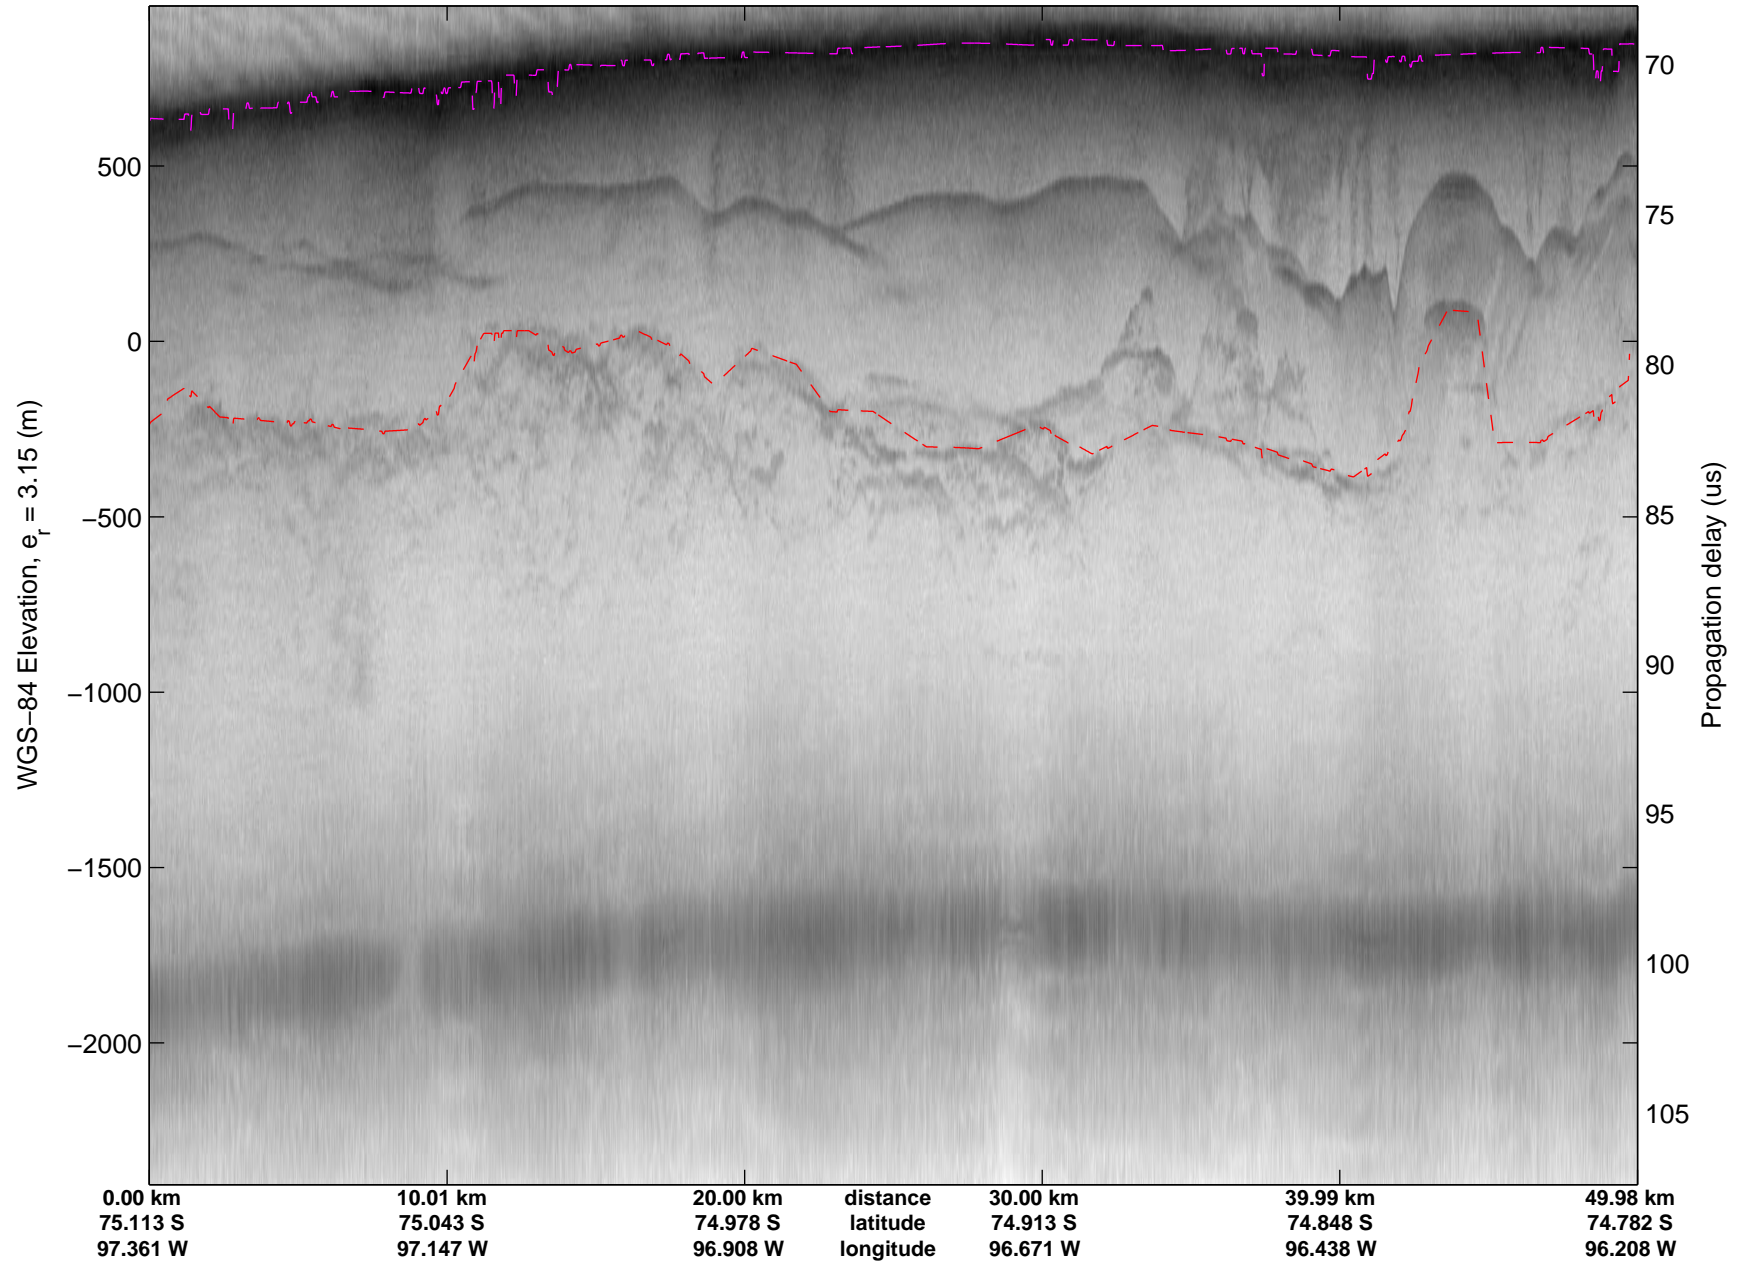

LVIS PIG
20091020_06_042
Polar Stereograph -71N/0E

mcords 2009_Antarctica_DC8: "LVIS PIG" 20091020_06_042: 19:10:15.3 to 19:12:01.9 GPS

mcords 2009_Antarctica_DC8: "LVIS PIG" 20091020_06_042: 19:10:15.3 to 19:12:01.9 GPS

LVIS PIG
20091020_06_043
Polar Stereograph -71N/0E

mcords 2009_Antarctica_DC8: "LVIS PIG" 20091020_06_043: 19:12:02.1 to 19:16:07.2 GPS

mcords 2009_Antarctica_DC8: "LVIS PIG" 20091020_06_043: 19:12:02.1 to 19:16:07.2 GPS

LVIS PIG
20091020_06_044
Polar Stereograph -71N/0E

mcords 2009_Antarctica_DC8: "LVIS PIG" 20091020_06_044: 19:16:07.3 to 19:19:43.5 GPS

mcords 2009_Antarctica_DC8: "LVIS PIG" 20091020_06_044: 19:16:07.3 to 19:19:43.5 GPS

LVIS PIG
20091020_06_045
Polar Stereograph -71N/0E

mcords 2009_Antarctica_DC8: "LVIS PIG" 20091020_06_045: 19:19:43.6 to 19:23:09.2 GPS

mcords 2009_Antarctica_DC8: "LVIS PIG" 20091020_06_045: 19:19:43.6 to 19:23:09.2 GPS