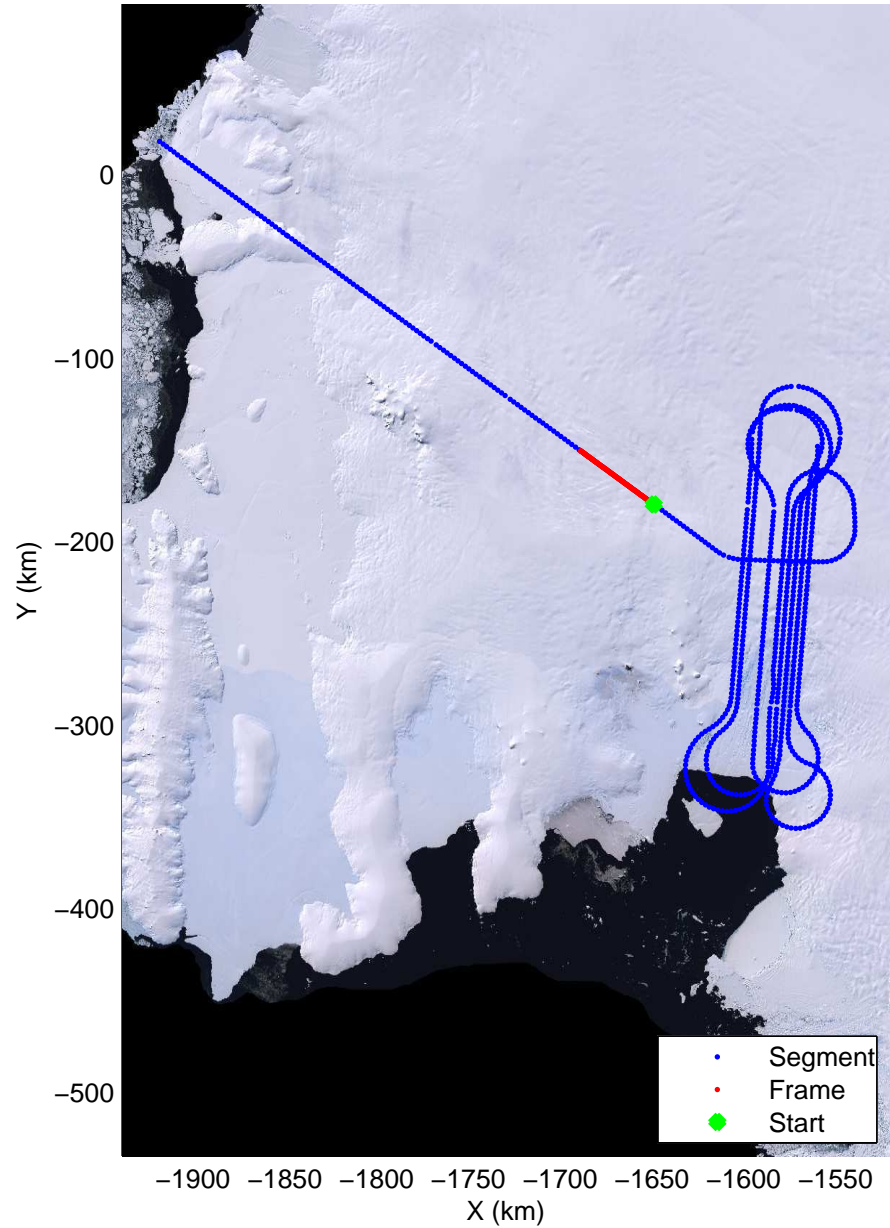

LVIS PIG
20091020_06_045
Polar Stereograph -71N/0E