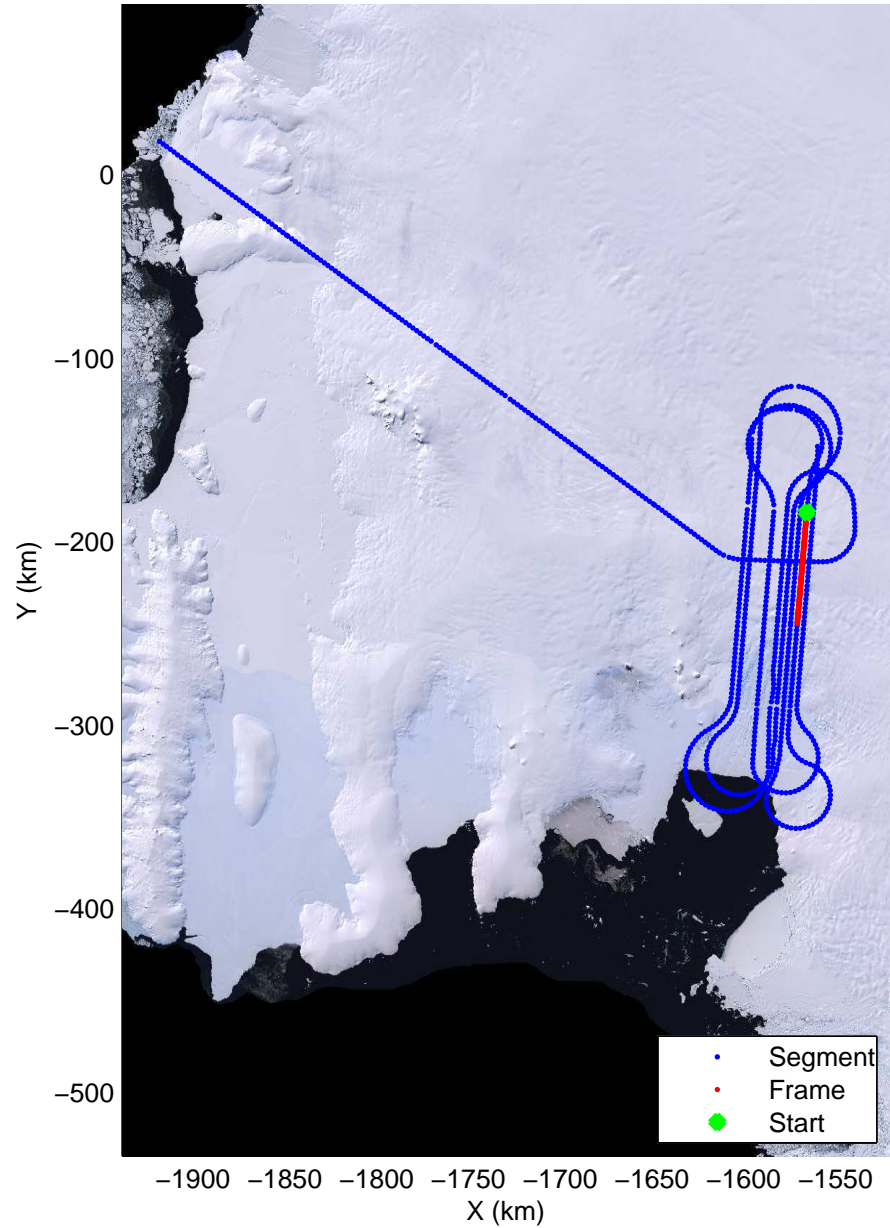

LVIS PIG
20091020_06_012
Polar Stereograph -71N/0E