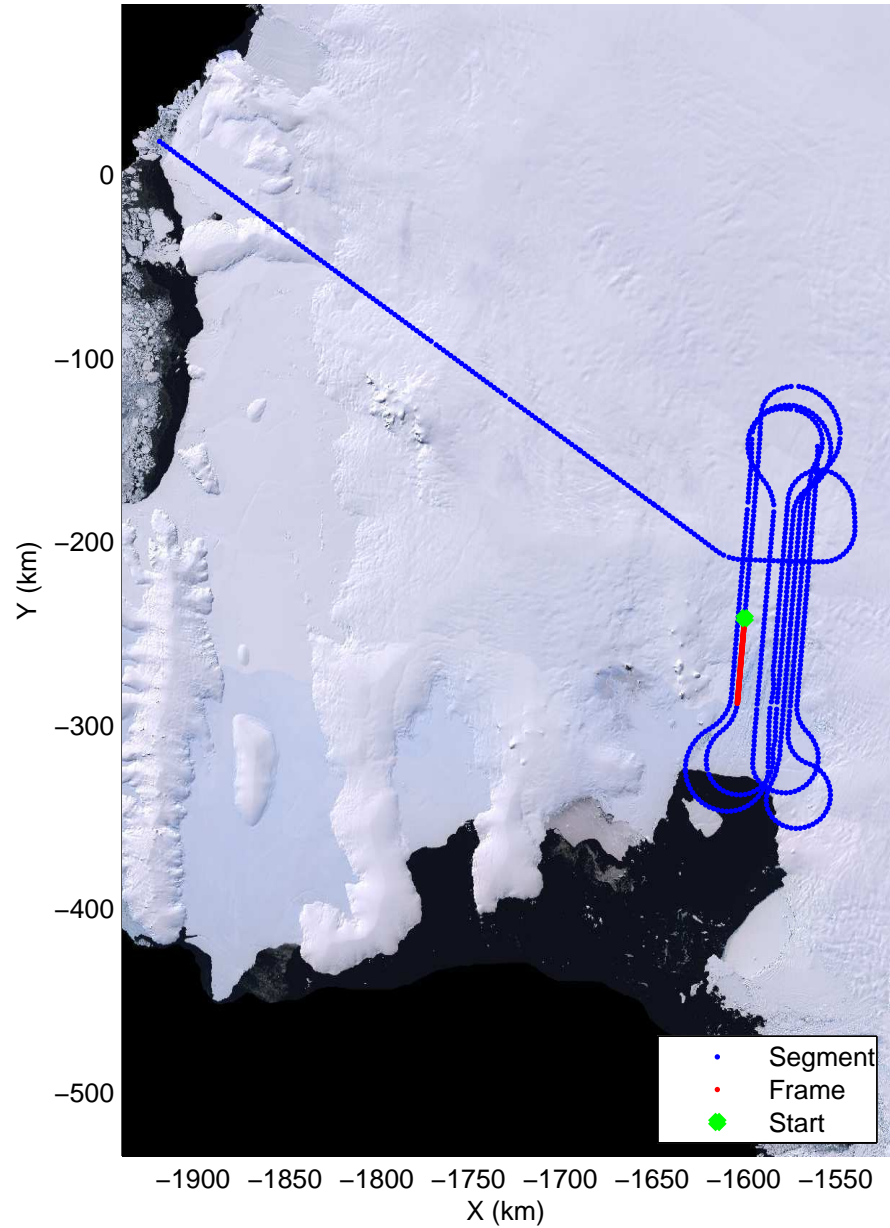

LVIS PIG
20091020_06_024
Polar Stereograph -71N/0E