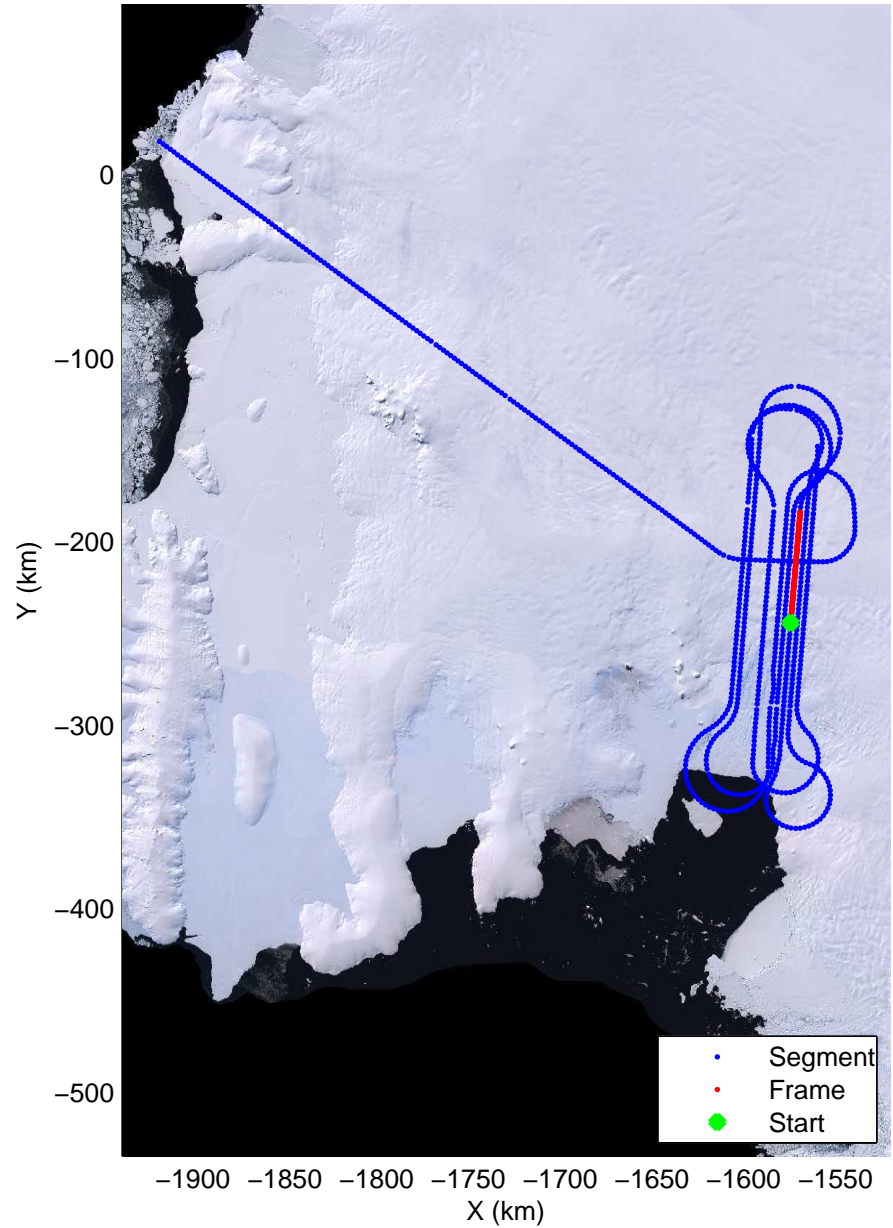

LVIS PIG
20091020_06_018
Polar Stereograph -71N/0E