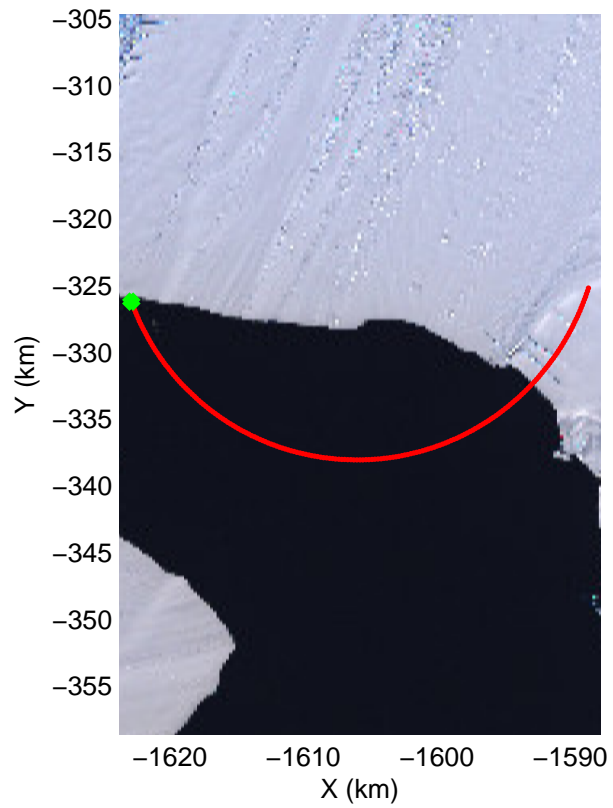

LVIS PIG
20091020_06_025
Polar Stereograph -71N/0E

mcords 2009_Antarctica_DC8: "LVIS PIG" 20091020_06_025: 18:09:39.9 to 18:12:46.9 GPS

mcords 2009_Antarctica_DC8: "LVIS PIG" 20091020_06_025: 18:09:39.9 to 18:12:46.9 GPS