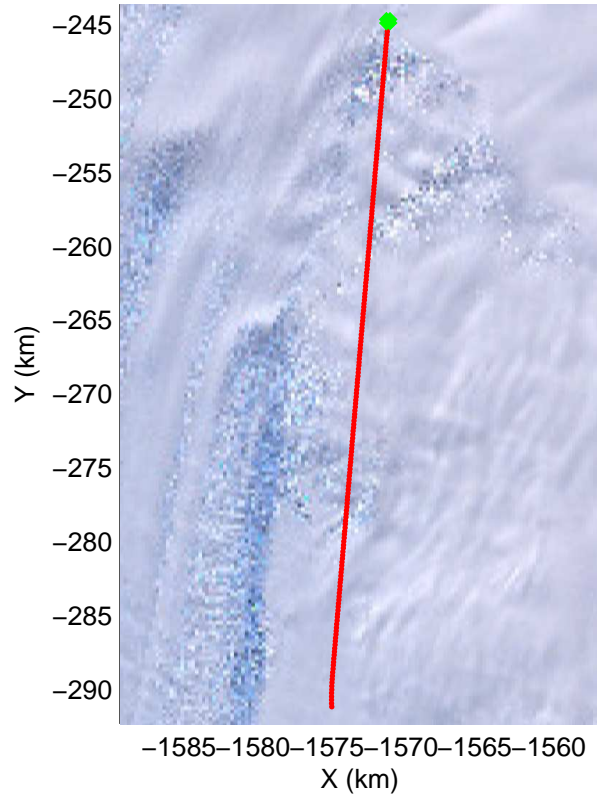

LVIS PIG
20091020_06_002
Polar Stereograph -71N/0E

mcords 2009_Antarctica_DC8: "LVIS PIG" 20091020_06_002: 16:42:54.0 to 16:47:38.7 GPS

mcords 2009_Antarctica_DC8: "LVIS PIG" 20091020_06_002: 16:42:54.0 to 16:47:38.7 GPS