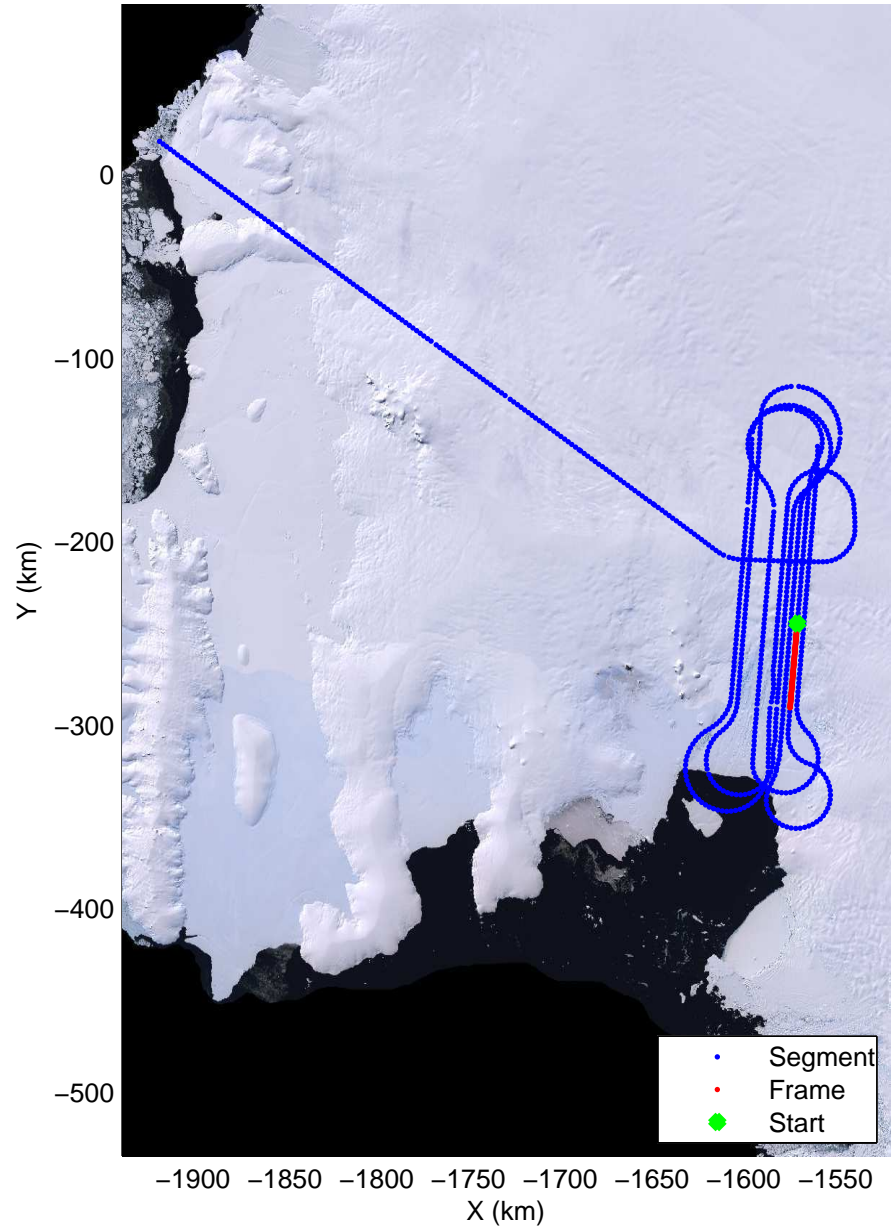

LVIS PIG
20091020_06_013
Polar Stereograph -71N/0E