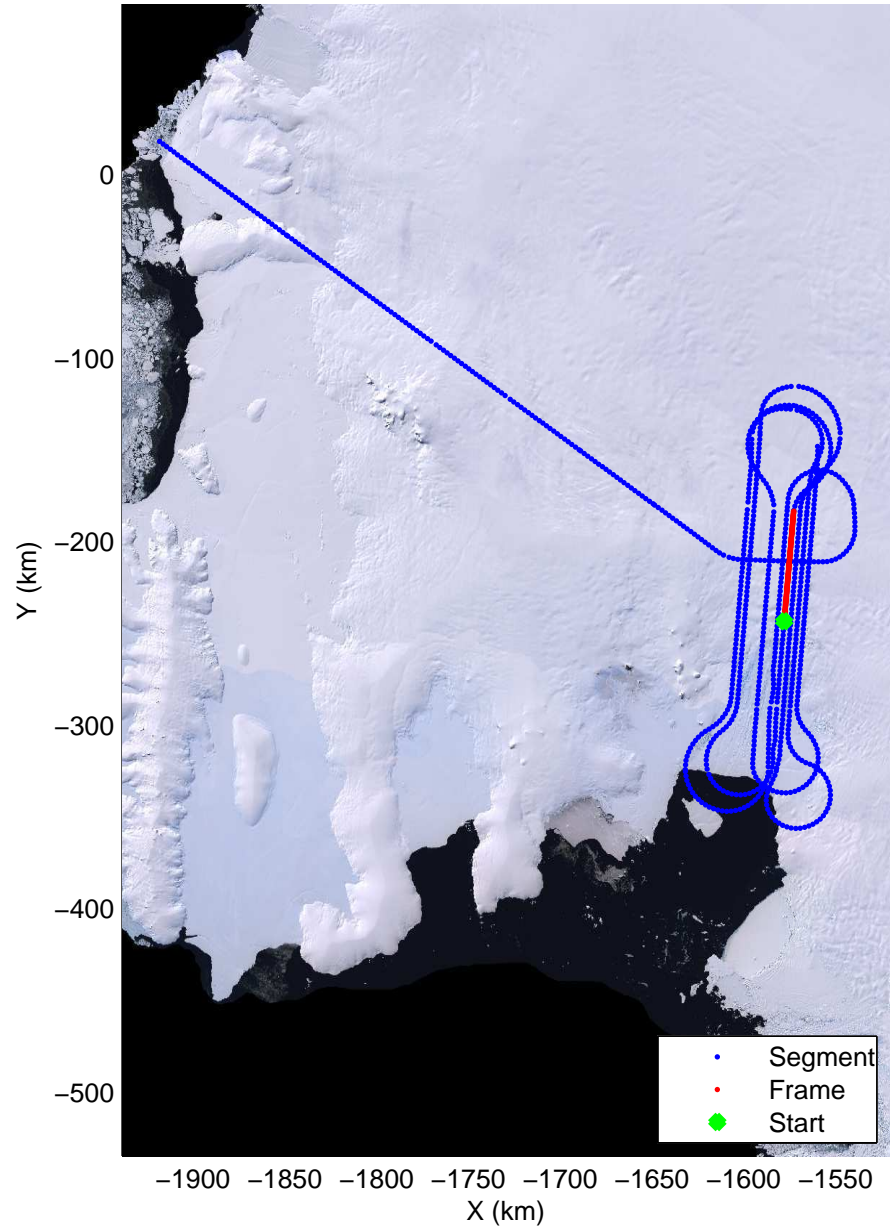

LVIS PIG
20091020_06_029
Polar Stereograph -71N/0E