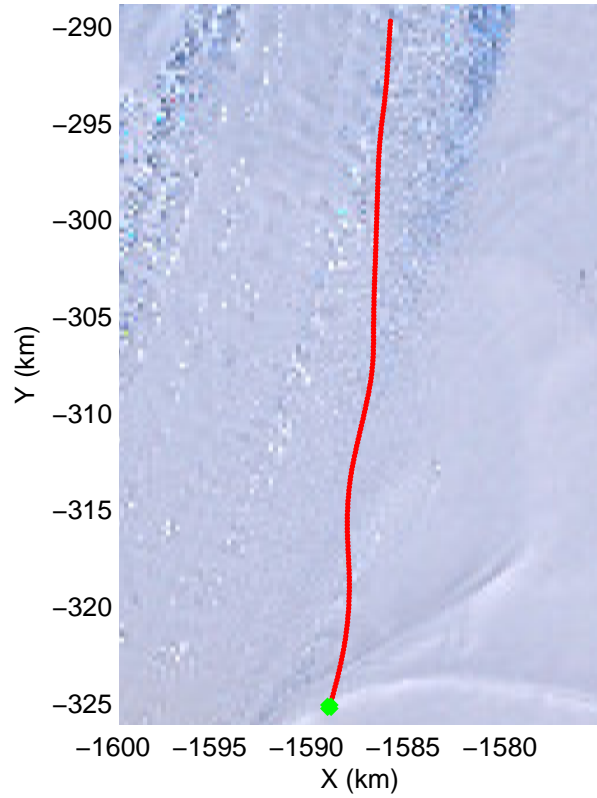

LVIS PIG
20091020_06_026
Polar Stereograph -71N/0E

mcords 2009_Antarctica_DC8: "LVIS PIG" 20091020_06_026: 18:12:47.0 to 18:16:19.0 GPS

mcords 2009_Antarctica_DC8: "LVIS PIG" 20091020_06_026: 18:12:47.0 to 18:16:19.0 GPS