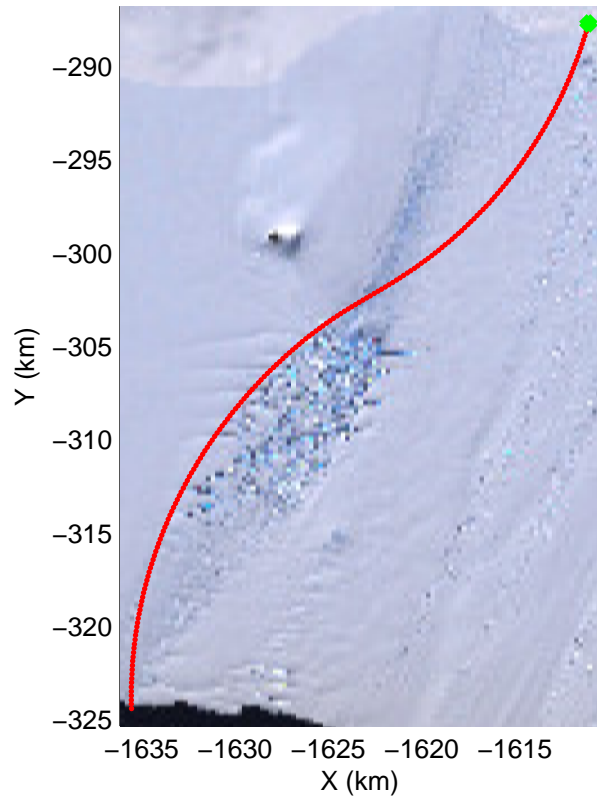

LVIS PIG
20091020_06_034
Polar Stereograph -71N/0E

mcords 2009_Antarctica_DC8: "LVIS PIG" 20091020_06_034: 18:42:14.6 to 18:45:38.2 GPS

mcords 2009_Antarctica_DC8: "LVIS PIG" 20091020_06_034: 18:42:14.6 to 18:45:38.2 GPS