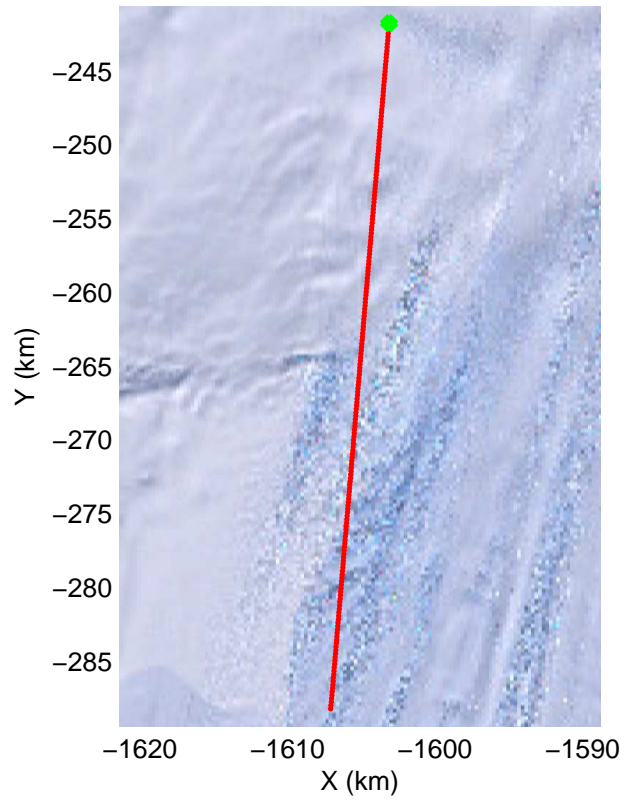

LVIS PIG
20091020_06_023
Polar Stereograph -71N/0E

mcords 2009_Antarctica_DC8: "LVIS PIG" 20091020_06_023: 18:01:44.6 to 18:06:18.2 GPS

mcords 2009_Antarctica_DC8: "LVIS PIG" 20091020_06_023: 18:01:44.6 to 18:06:18.2 GPS