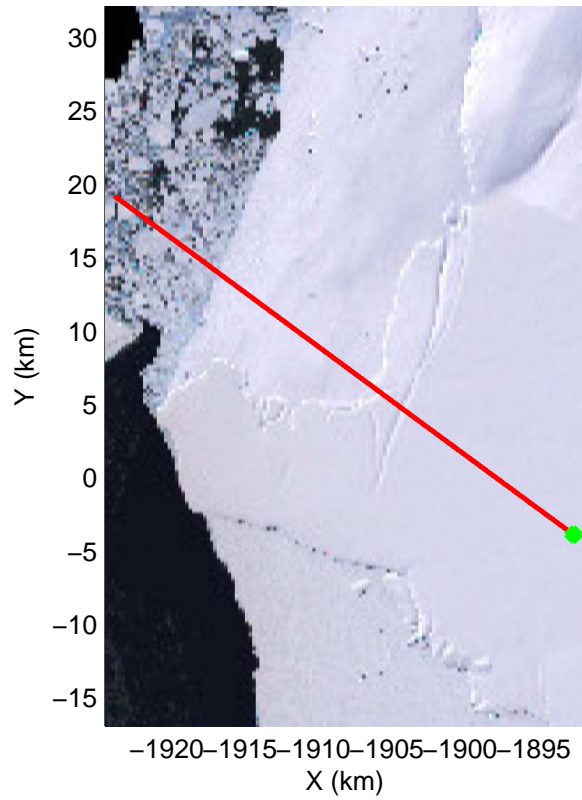

LVIS PIG
20091020_06_050
Polar Stereograph -71N/0E

mcords 2009_Antarctica_DC8: "LVIS PIG" 20091020_06_050: 19:36:23.7 to 19:39:41.6 GPS

mcords 2009_Antarctica_DC8: "LVIS PIG" 20091020_06_050: 19:36:23.7 to 19:39:41.6 GPS