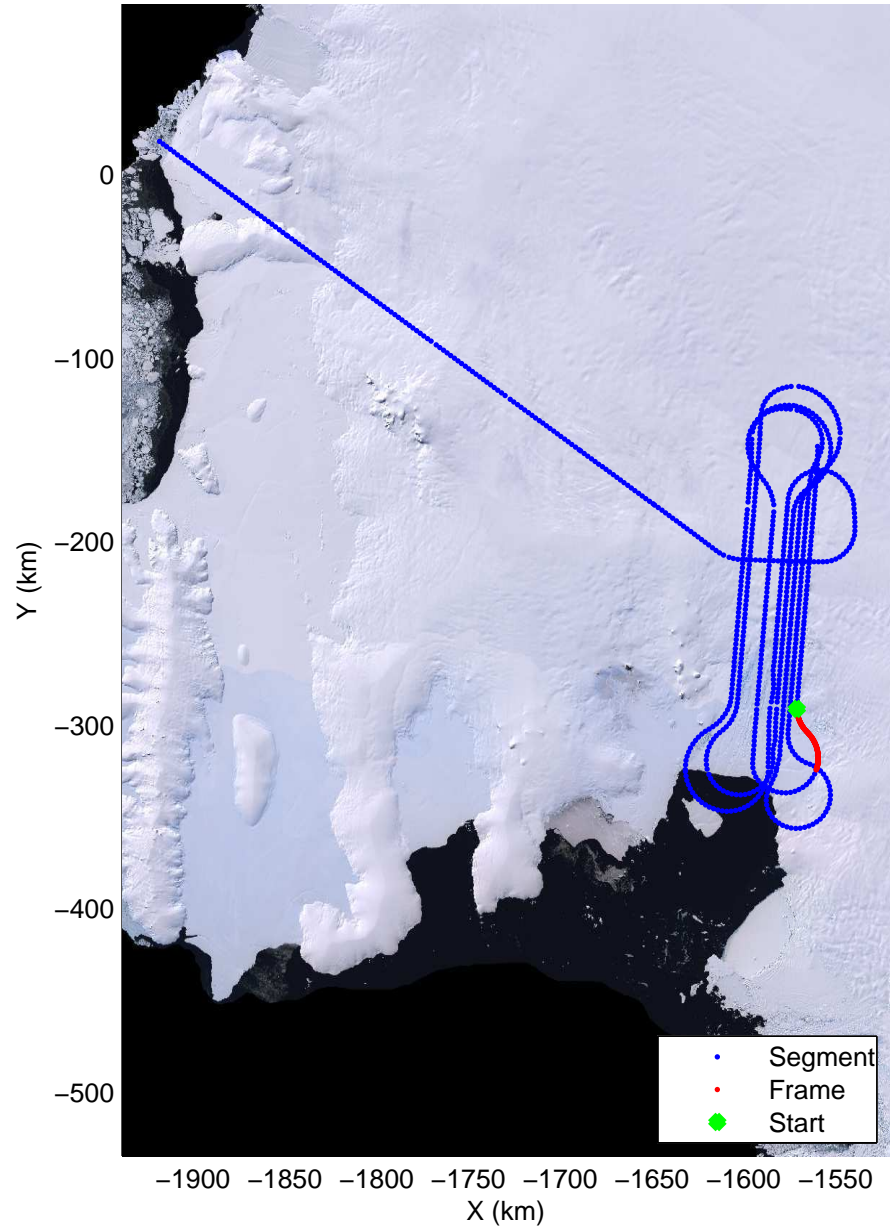

LVIS PIG
20091020_06_004
Polar Stereograph -71N/0E