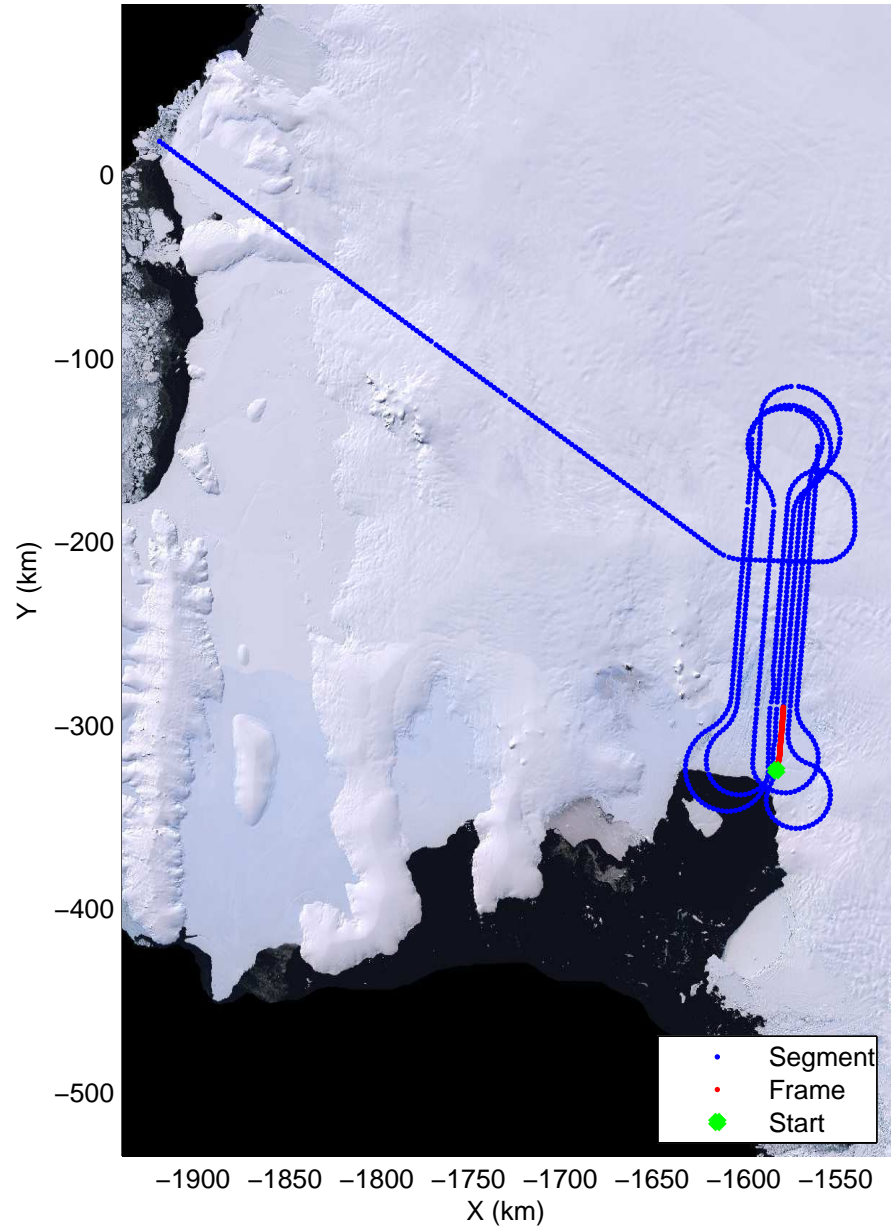

LVIS PIG
20091020_06_016
Polar Stereograph -71N/0E