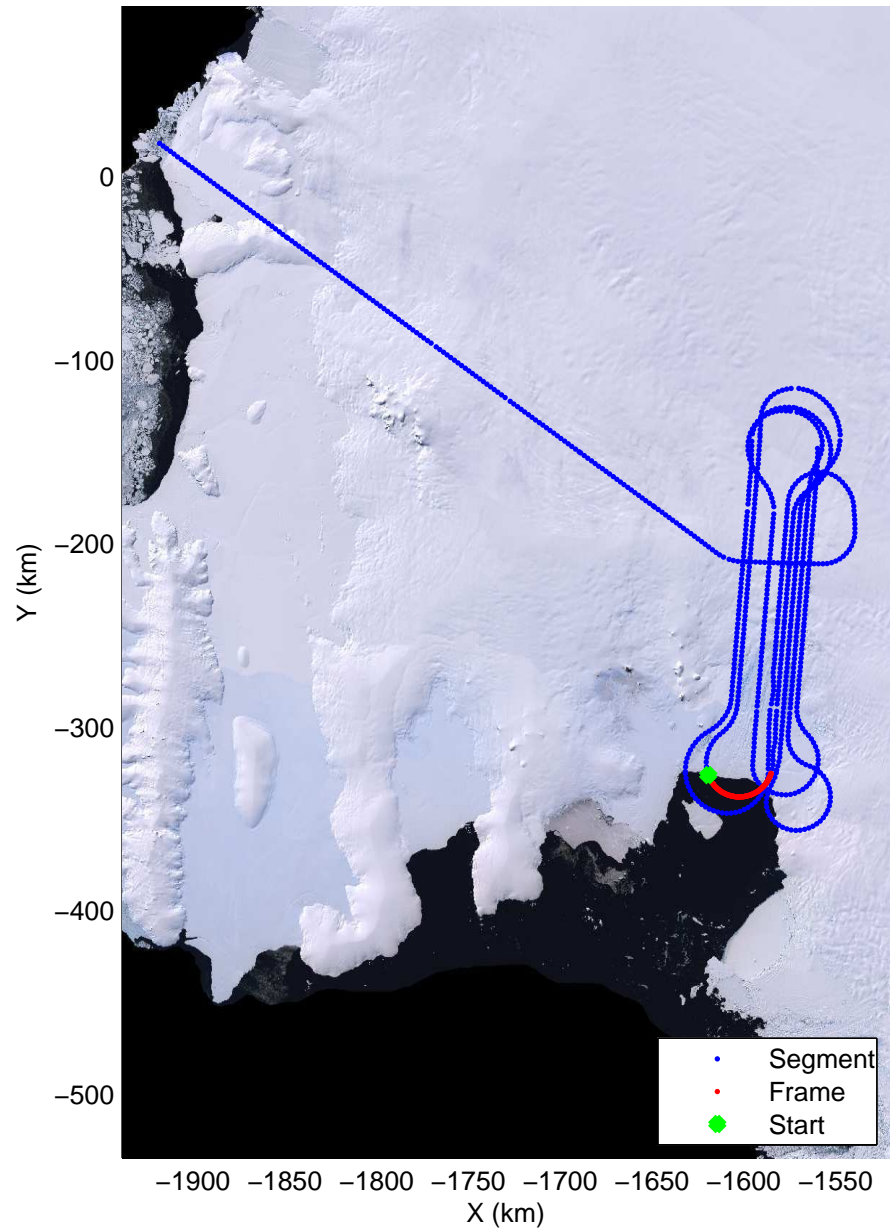

LVIS PIG
20091020_06_026
Polar Stereograph -71N/0E