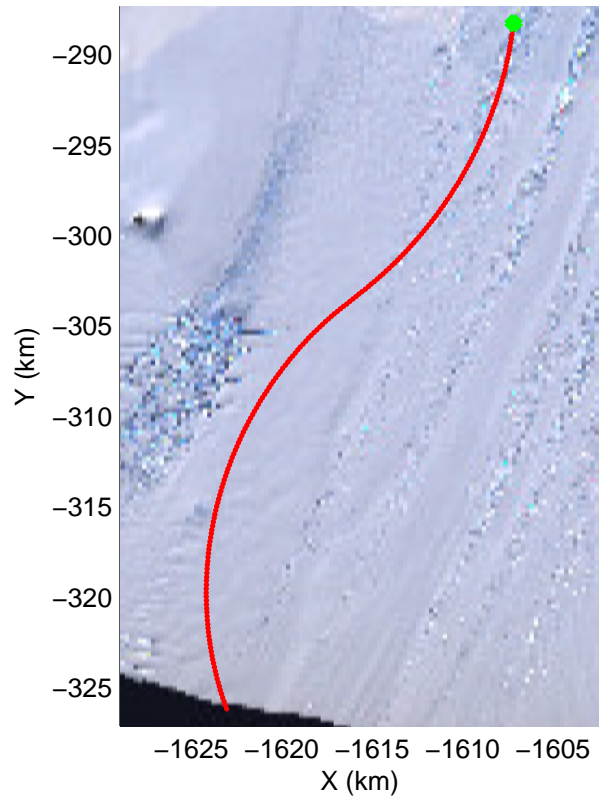

LVIS PIG
20091020_06_024
Polar Stereograph -71N/0E

mcords 2009_Antarctica_DC8: "LVIS PIG" 20091020_06_024: 18:06:18.3 to 18:09:39.8 GPS

mcords 2009_Antarctica_DC8: "LVIS PIG" 20091020_06_024: 18:06:18.3 to 18:09:39.8 GPS