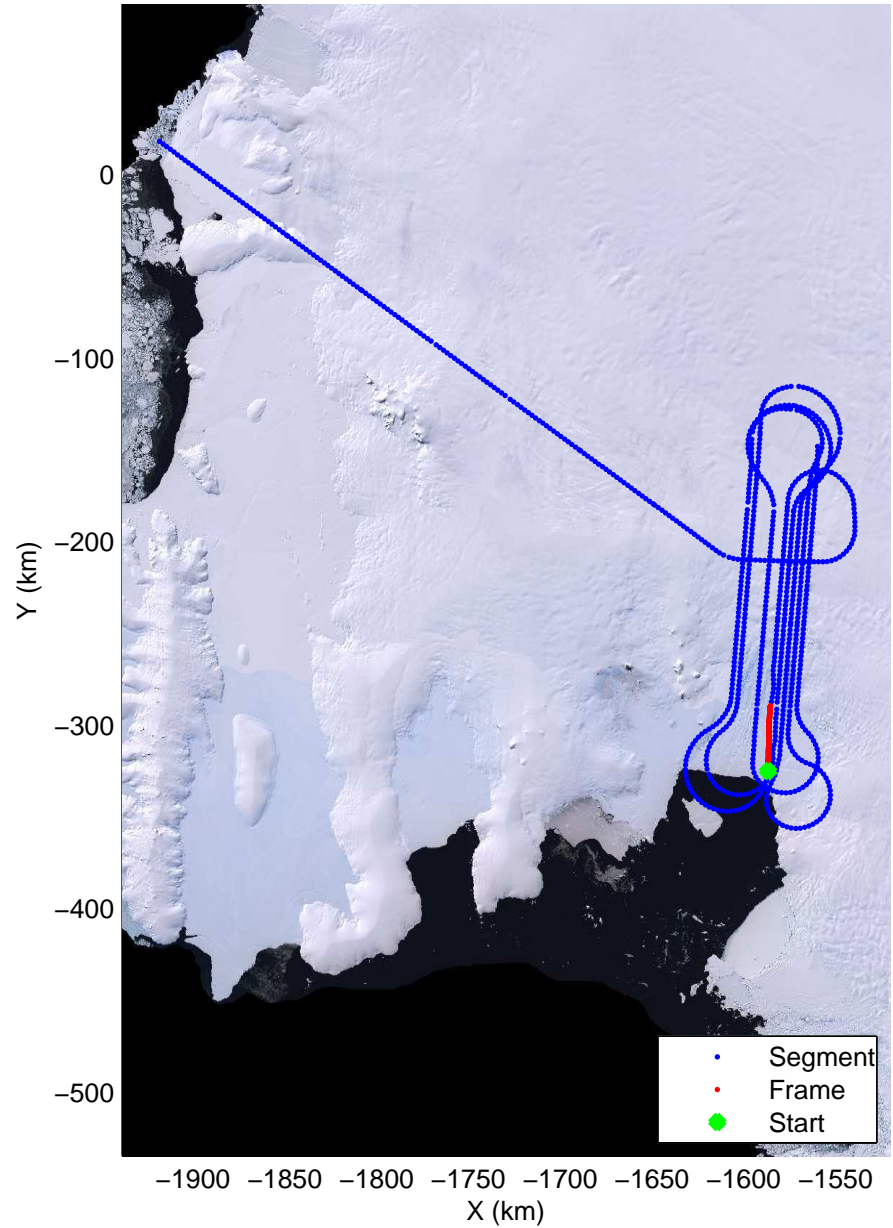

LVIS PIG
20091020_06_037
Polar Stereograph -71N/0E