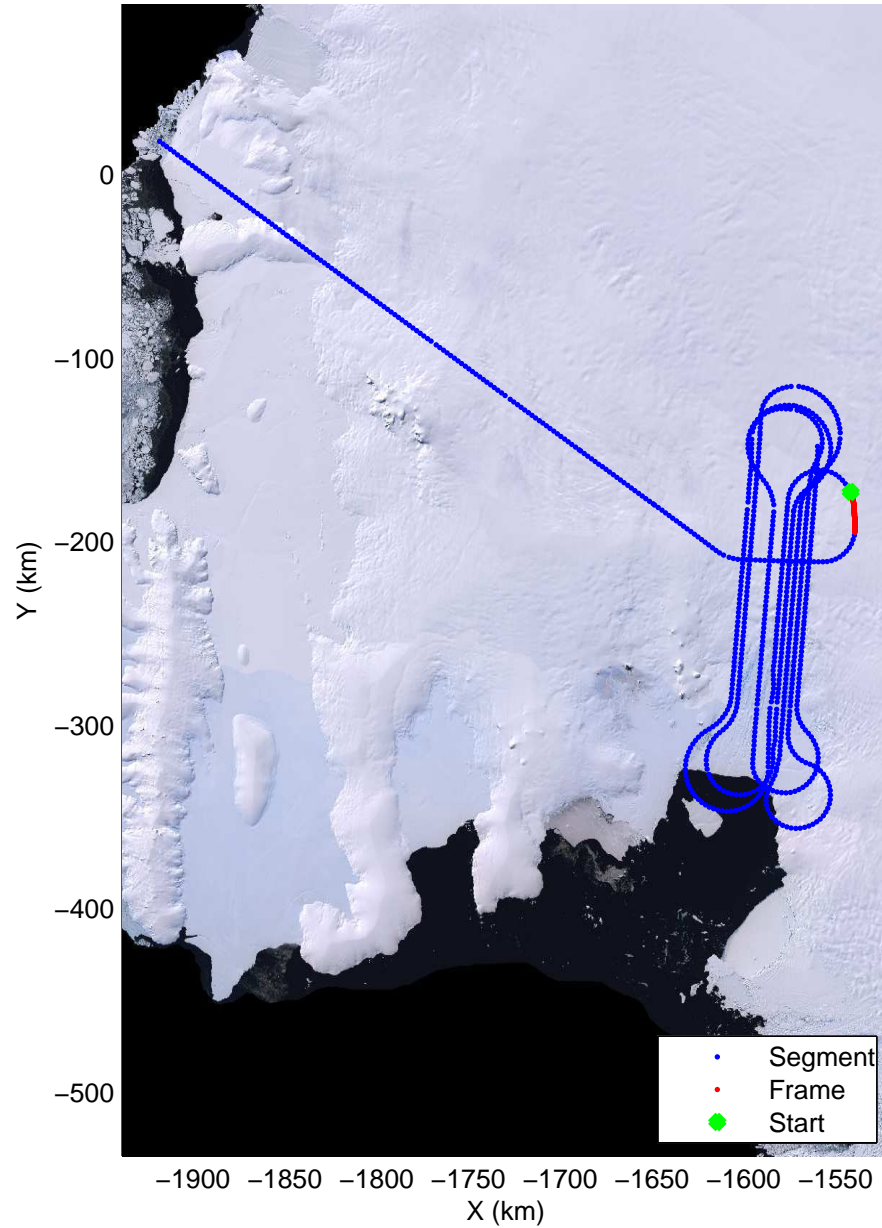

LVIS PIG
20091020_06_041
Polar Stereograph -71N/0E