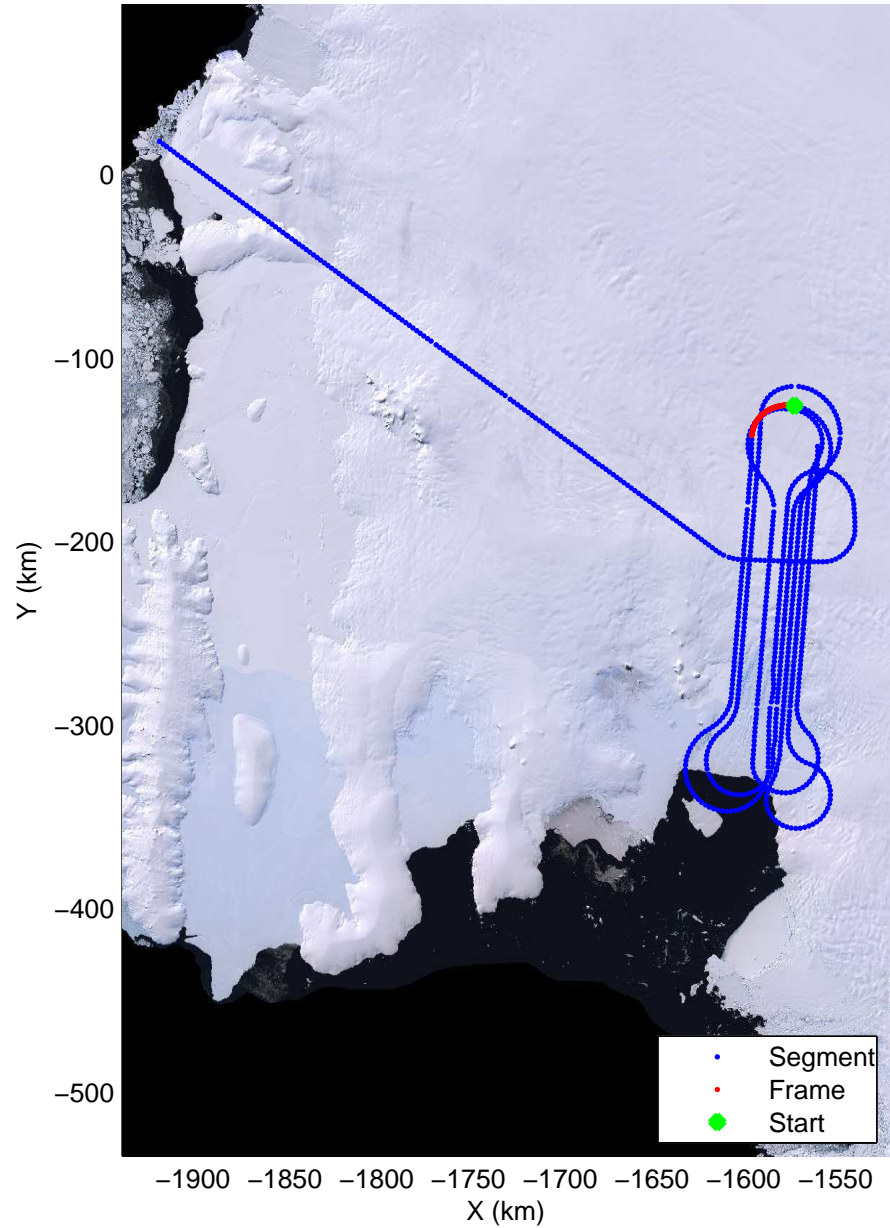

LVIS PIG
20091020_06_031
Polar Stereograph -71N/0E