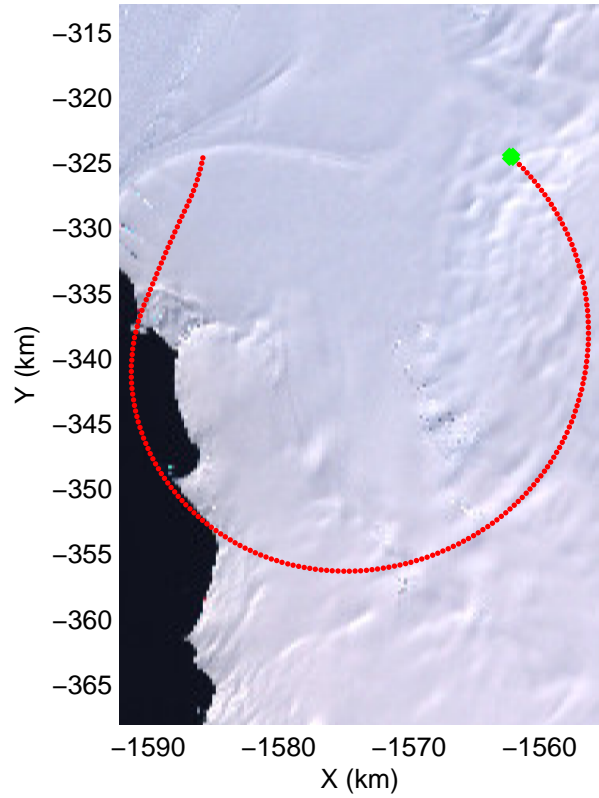

LVIS PIG
20091020_06_014
Polar Stereograph -71N/0E

mcords 2009_Antarctica_DC8: "LVIS PIG" 20091020_06_014: 17:27:38.6 to 17:30:57.5 GPS

mcords 2009_Antarctica_DC8: "LVIS PIG" 20091020_06_014: 17:27:38.6 to 17:30:57.5 GPS