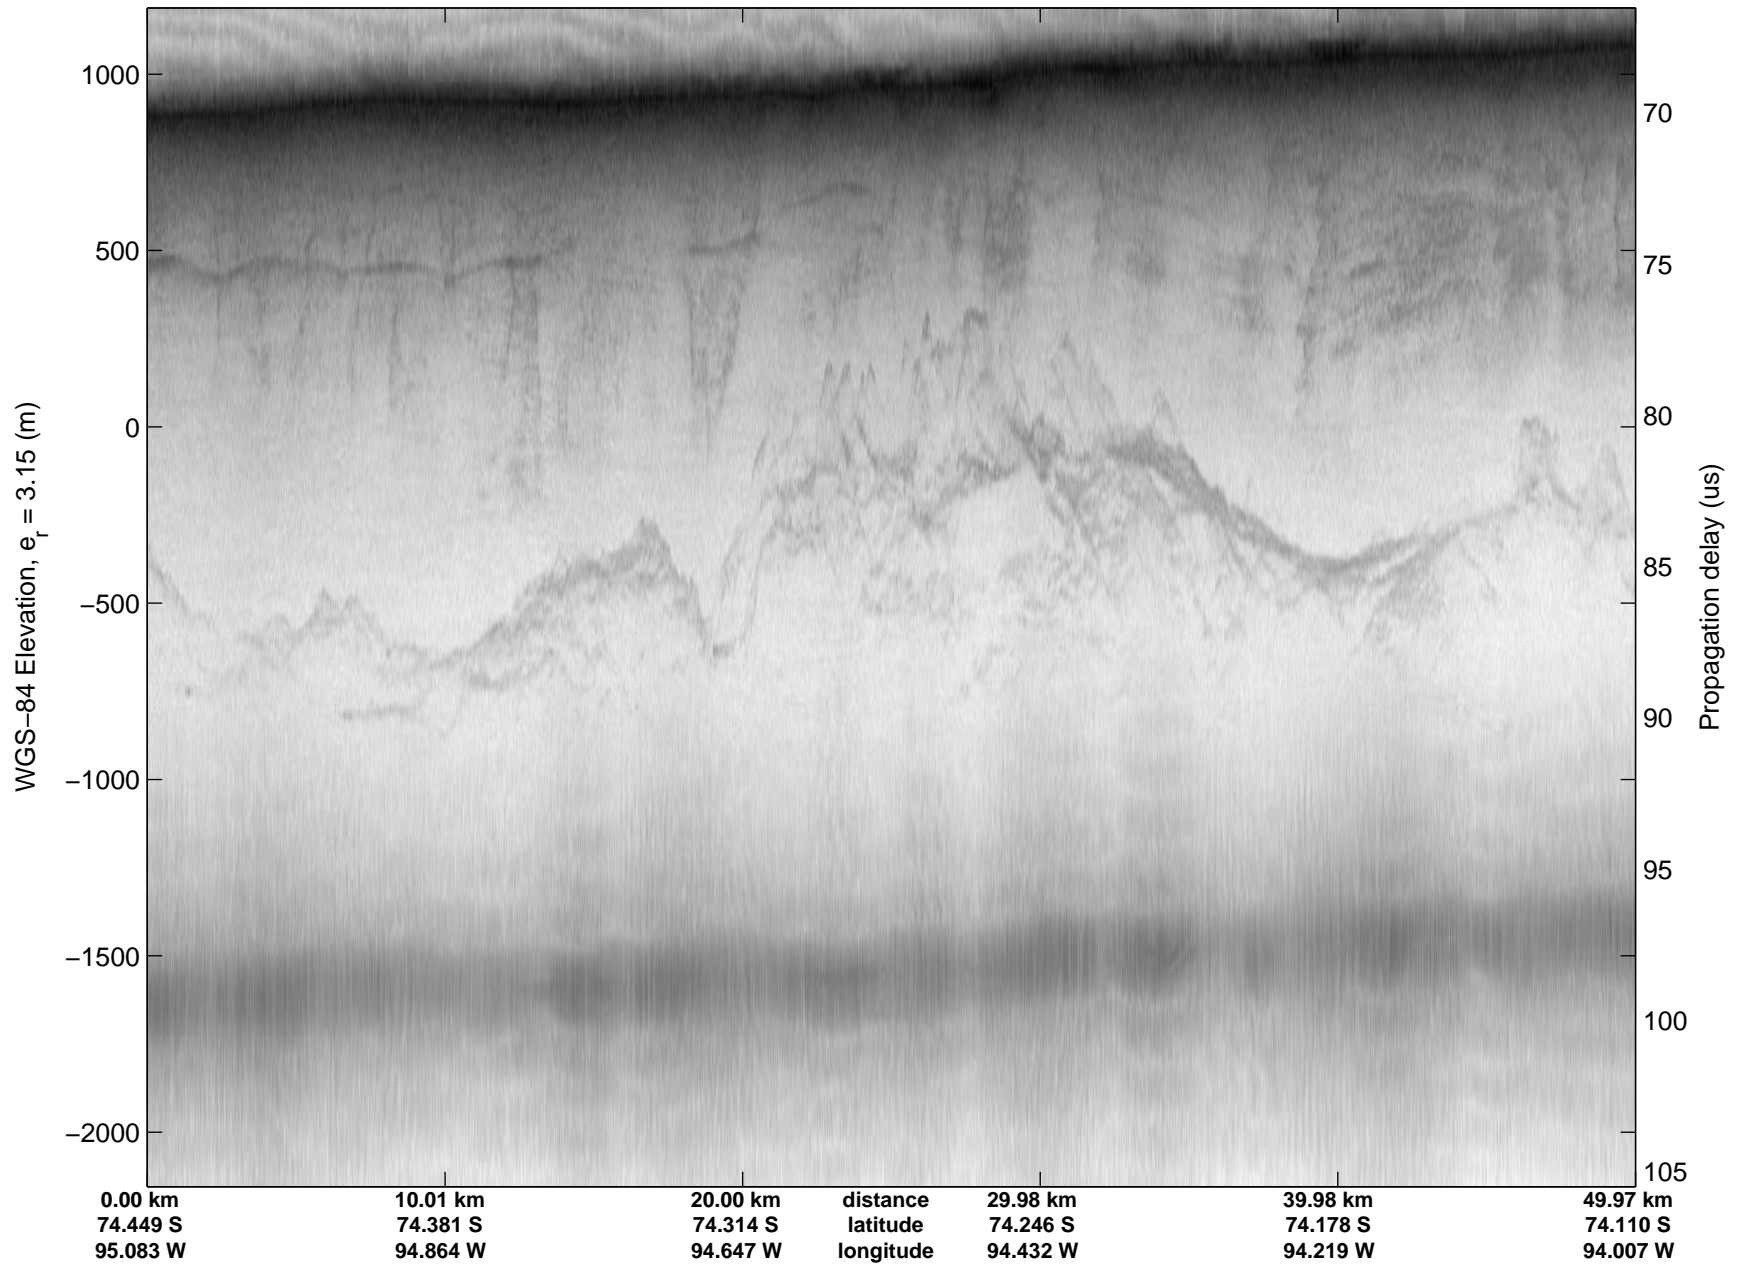

LVIS PIG
20091020_06_044
Polar Stereograph -71N/0E

mcords 2009_Antarctica_DC8: "LVIS PIG" 20091020_06_044: 19:16:07.3 to 19:19:43.5 GPS

mcords 2009_Antarctica_DC8: "LVIS PIG" 20091020_06_044: 19:16:07.3 to 19:19:43.5 GPS

LVIS PIG
20091020_06_045
Polar Stereograph -71N/0E

mcords 2009_Antarctica_DC8: "LVIS PIG" 20091020_06_045: 19:19:43.6 to 19:23:09.2 GPS

mcords 2009_Antarctica_DC8: "LVIS PIG" 20091020_06_045: 19:19:43.6 to 19:23:09.2 GPS

LVIS PIG
20091020_06_046
Polar Stereograph -71N/0E

mcords 2009_Antarctica_DC8: "LVIS PIG" 20091020_06_046: 19:23:09.3 to 19:26:27.5 GPS

mcords 2009_Antarctica_DC8: "LVIS PIG" 20091020_06_046: 19:23:09.3 to 19:26:27.5 GPS

LVIS PIG
20091020_06_047
Polar Stereograph -71N/0E

mcords 2009_Antarctica_DC8: "LVIS PIG" 20091020_06_047: 19:26:27.6 to 19:29:46.2 GPS

mcords 2009_Antarctica_DC8: "LVIS PIG" 20091020_06_047: 19:26:27.6 to 19:29:46.2 GPS