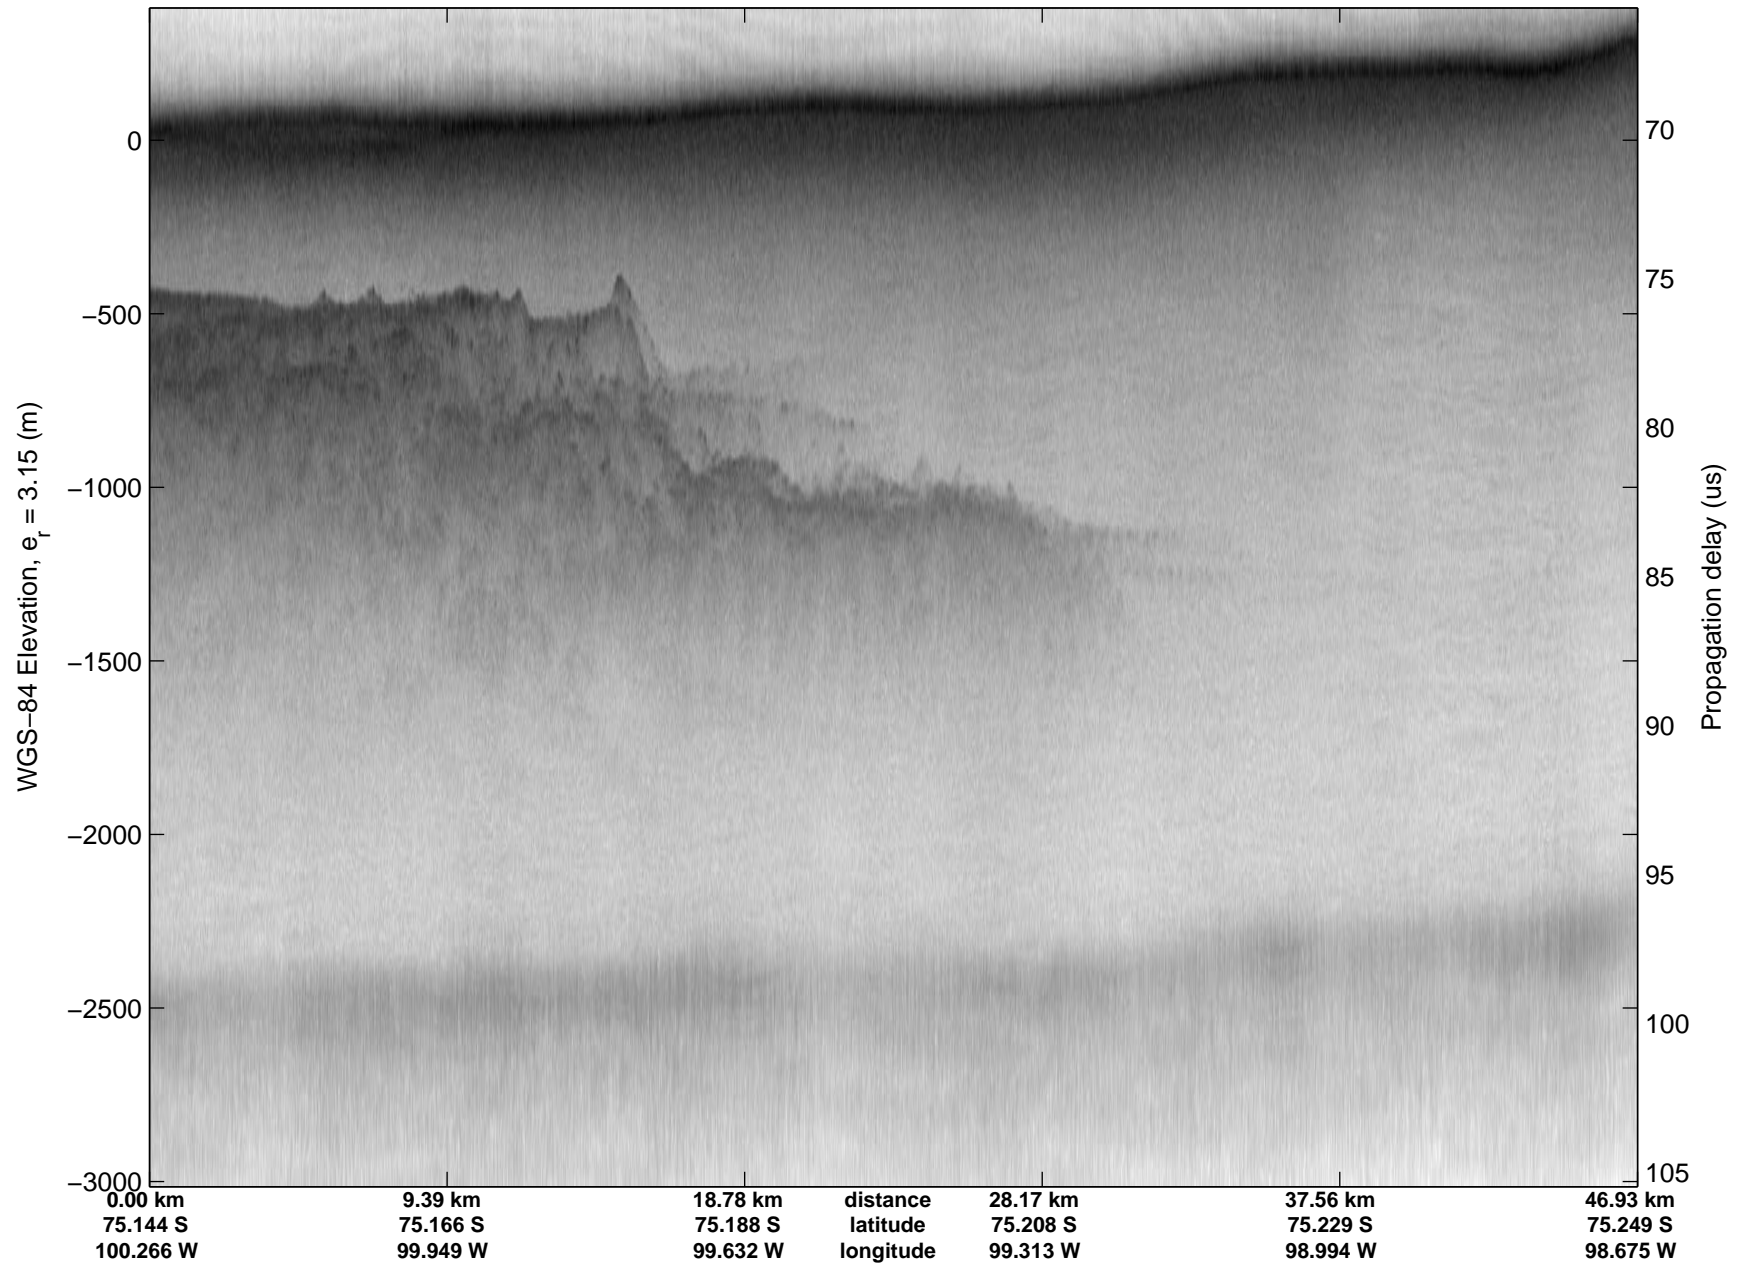

mcords 2009_Antarctica_DC8: "LVIS PIG" 20091020_06_007: 17:00:29.4 to 17:04:17.2 GPS