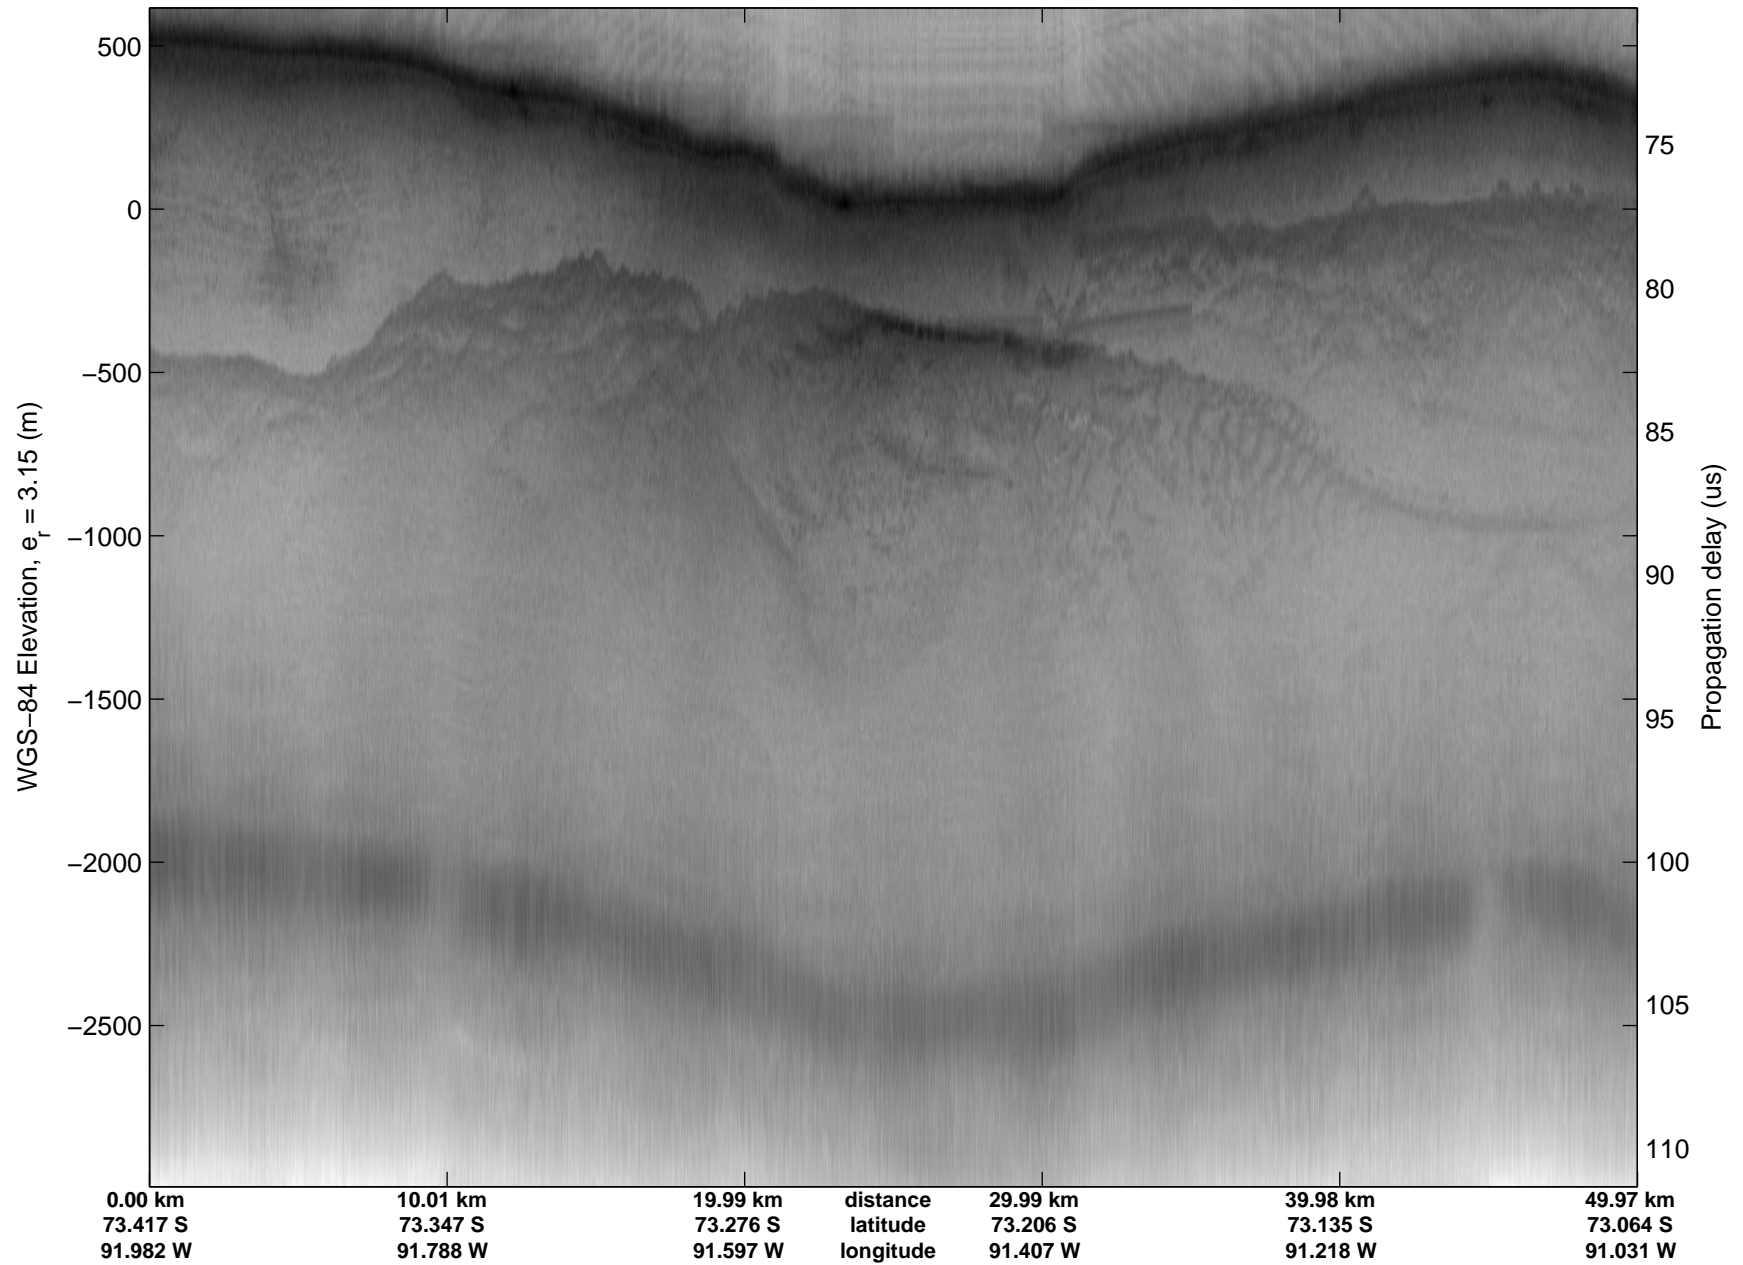

LVIS PIG
20091020_06_046
Polar Stereograph -71N/0E

mcords 2009_Antarctica_DC8: "LVIS PIG" 20091020_06_046: 19:23:09.3 to 19:26:27.5 GPS

mcords 2009_Antarctica_DC8: "LVIS PIG" 20091020_06_046: 19:23:09.3 to 19:26:27.5 GPS

LVIS PIG
20091020_06_047
Polar Stereograph -71N/0E

mcords 2009_Antarctica_DC8: "LVIS PIG" 20091020_06_047: 19:26:27.6 to 19:29:46.2 GPS

mcords 2009_Antarctica_DC8: "LVIS PIG" 20091020_06_047: 19:26:27.6 to 19:29:46.2 GPS

LVIS PIG
20091020_06_048
Polar Stereograph -71N/0E

mcords 2009_Antarctica_DC8: "LVIS PIG" 20091020_06_048: 19:29:46.3 to 19:33:05.4 GPS

mcords 2009_Antarctica_DC8: "LVIS PIG" 20091020_06_048: 19:29:46.3 to 19:33:05.4 GPS

LVIS PIG
20091020_06_049
Polar Stereograph -71N/0E

mcords 2009_Antarctica_DC8: "LVIS PIG" 20091020_06_049: 19:33:05.6 to 19:36:23.5 GPS

mcords 2009_Antarctica_DC8: "LVIS PIG" 20091020_06_049: 19:33:05.6 to 19:36:23.5 GPS