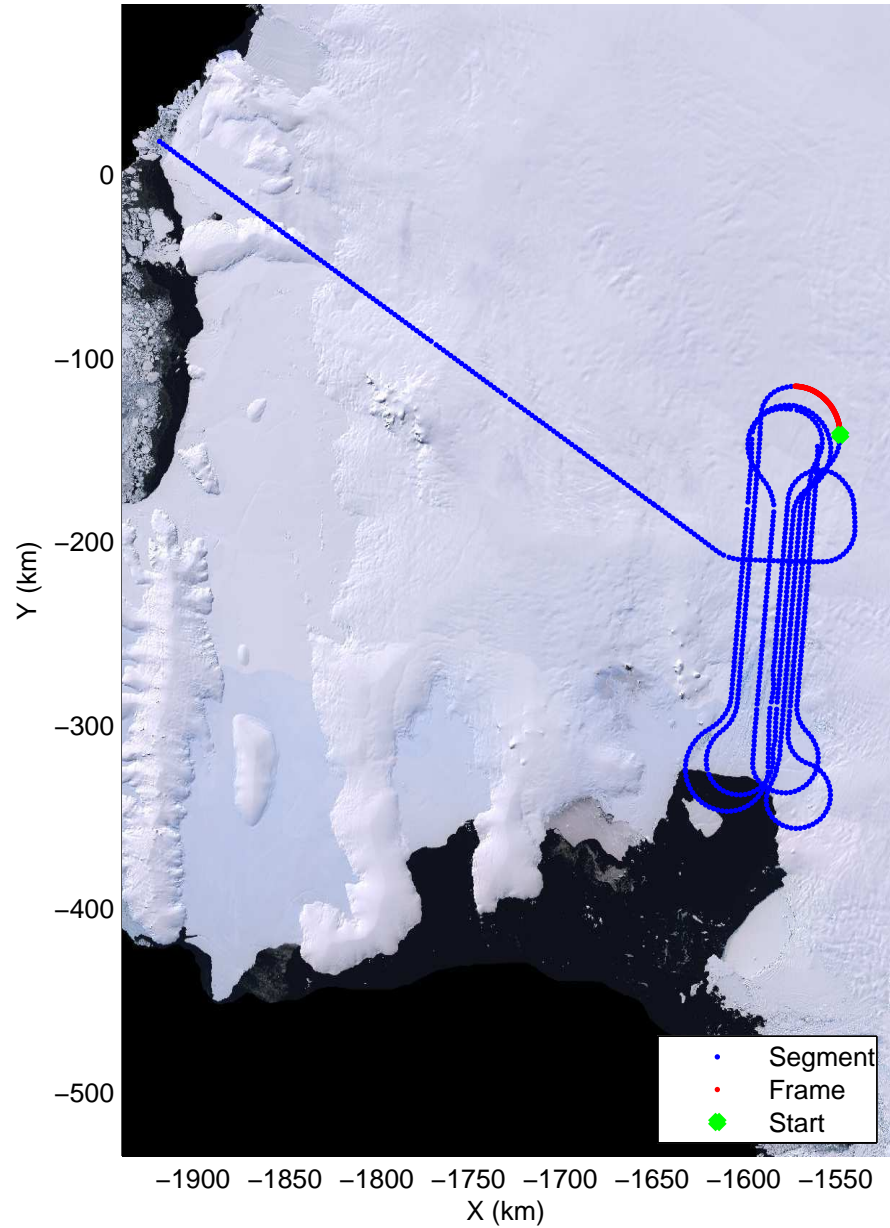

LVIS PIG
20091020_06_020
Polar Stereograph -71N/0E