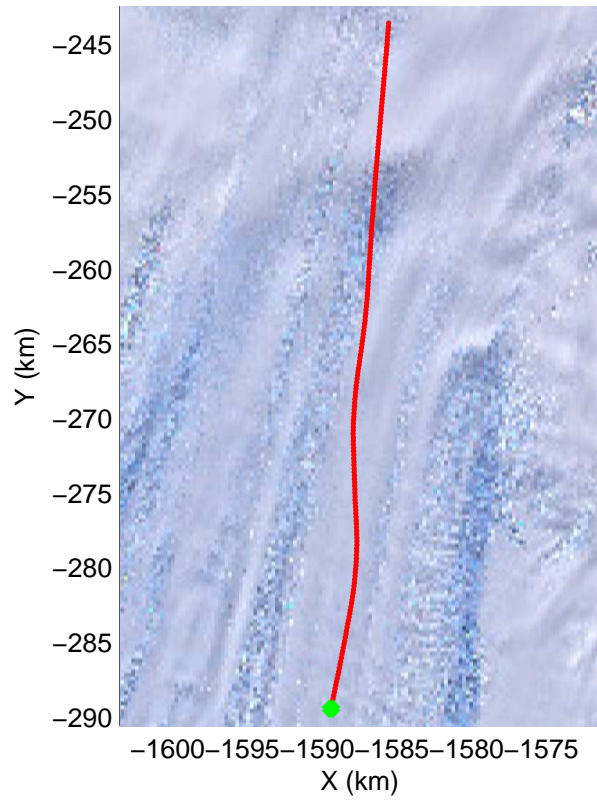

LVIS PIG
20091020_06_037
Polar Stereograph -71N/0E

mcords 2009_Antarctica_DC8: "LVIS PIG" 20091020_06_037: 18:54:06.2 to 18:56:38.3 GPS

mcords 2009_Antarctica_DC8: "LVIS PIG" 20091020_06_037: 18:54:06.2 to 18:56:38.3 GPS