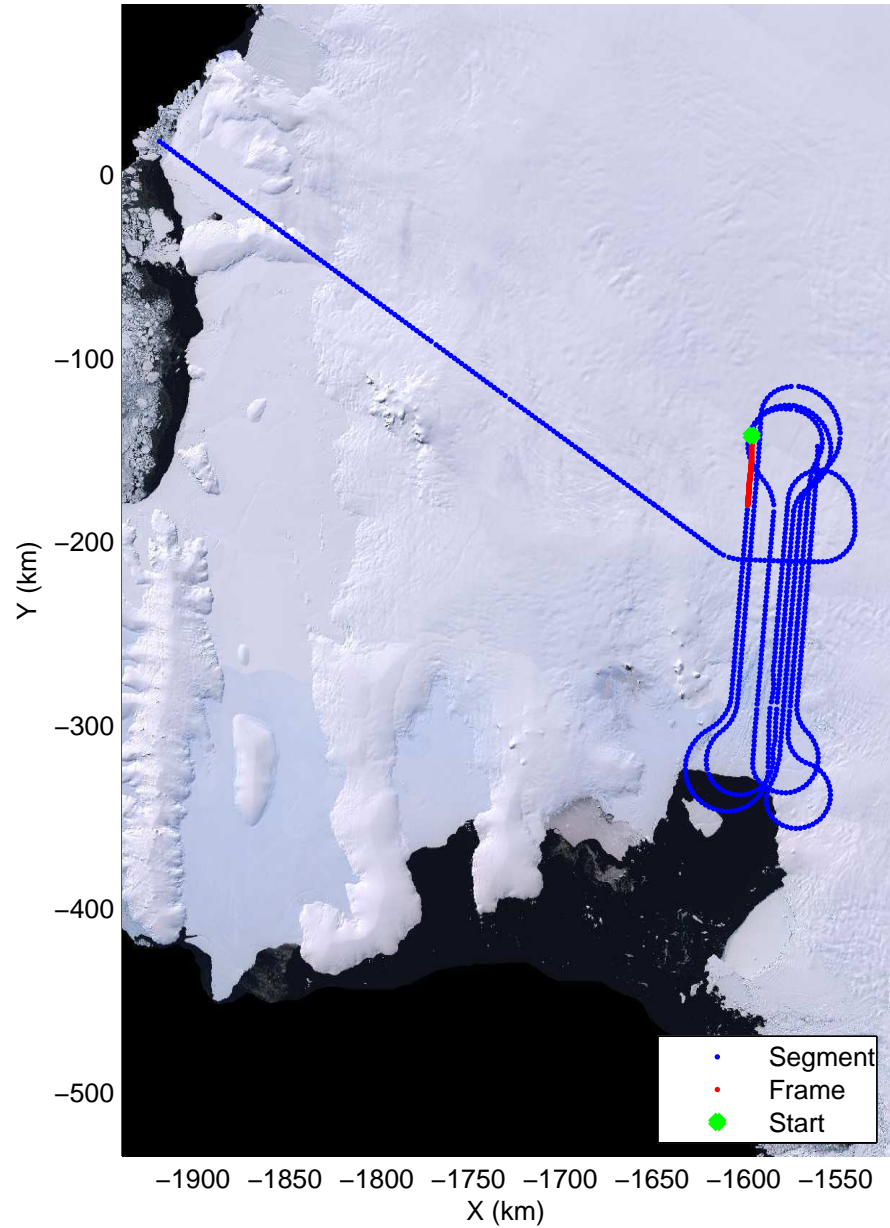

LVIS PIG
20091020_06_032
Polar Stereograph -71N/0E