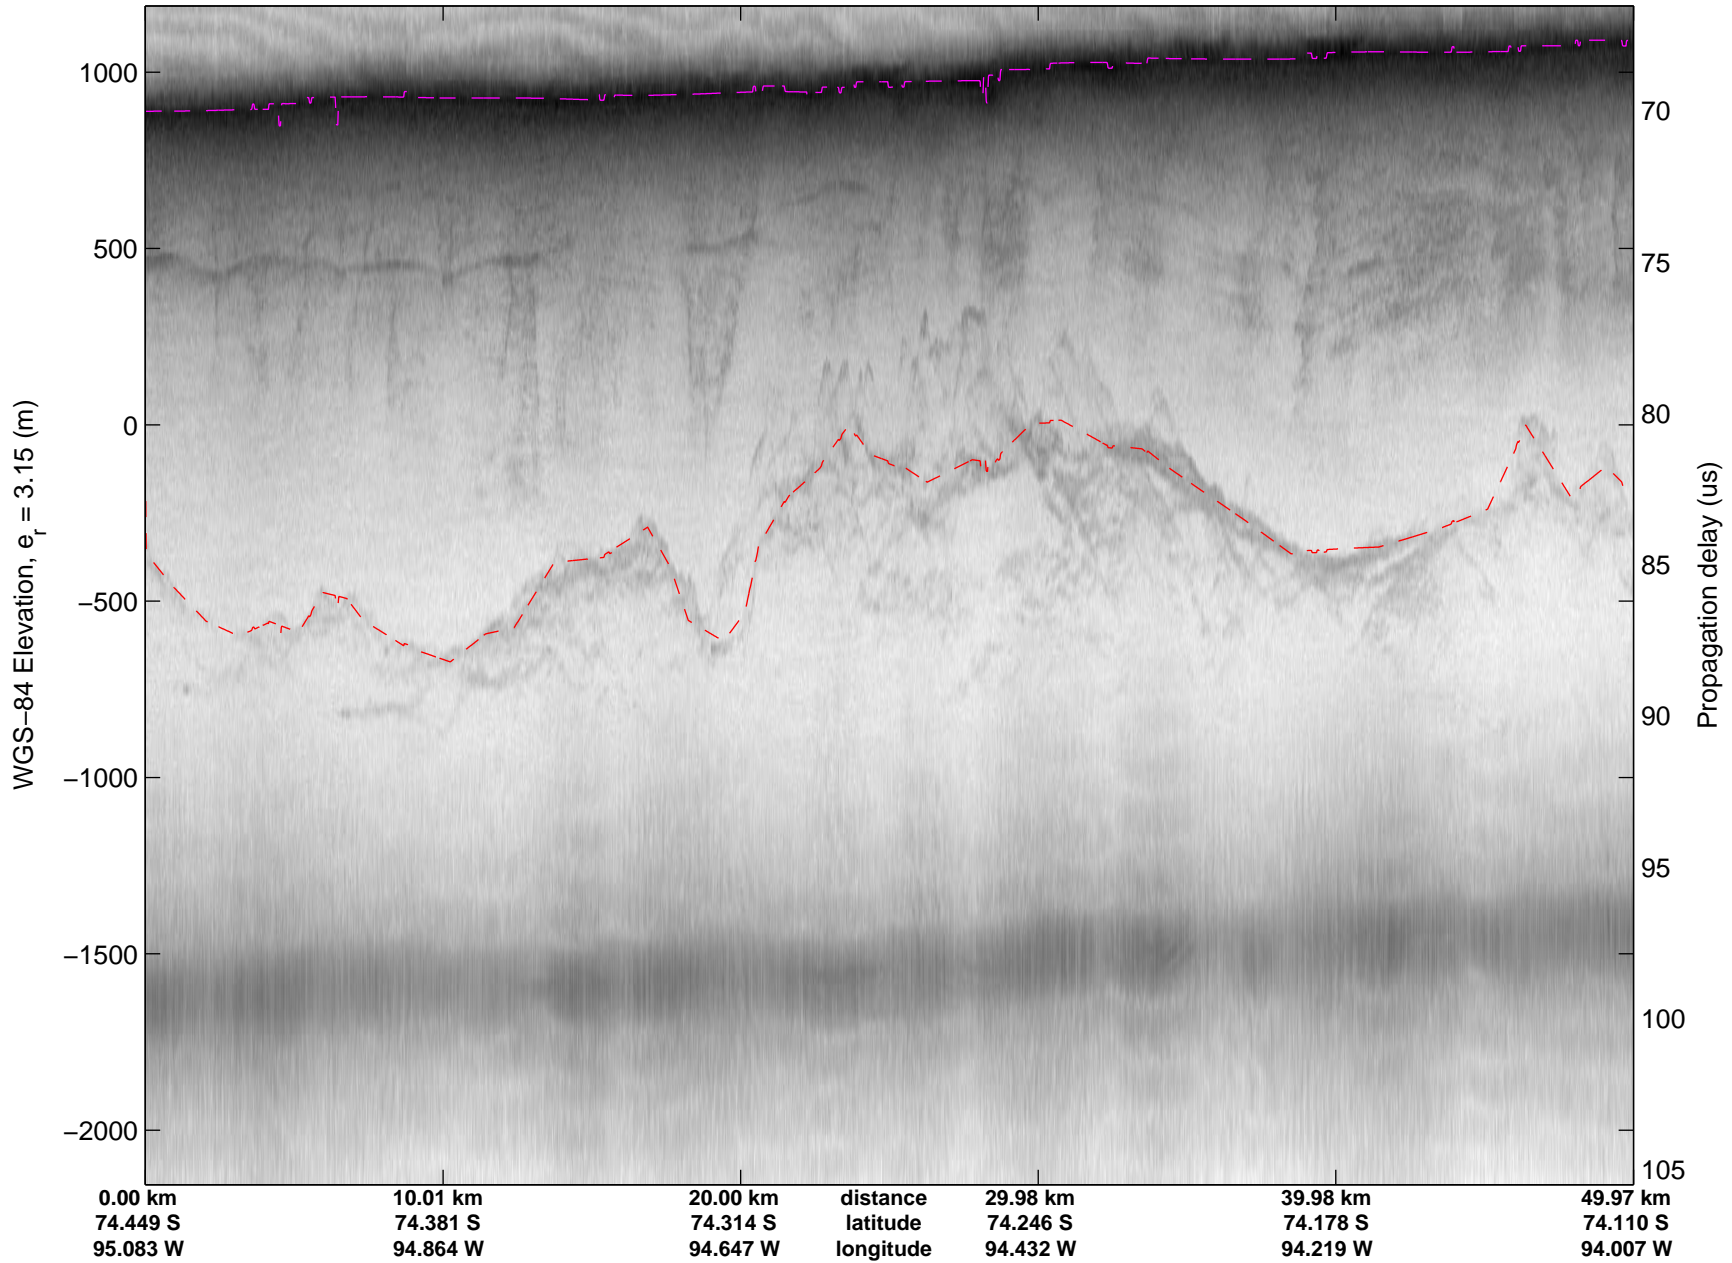

LVIS PIG
20091020_06_044
Polar Stereograph -71N/0E

mcords 2009_Antarctica_DC8: "LVIS PIG" 20091020_06_044: 19:16:07.3 to 19:19:43.5 GPS

mcords 2009_Antarctica_DC8: "LVIS PIG" 20091020_06_044: 19:16:07.3 to 19:19:43.5 GPS

LVIS PIG
20091020_06_045
Polar Stereograph -71N/0E

mcords 2009_Antarctica_DC8: "LVIS PIG" 20091020_06_045: 19:19:43.6 to 19:23:09.2 GPS

mcords 2009_Antarctica_DC8: "LVIS PIG" 20091020_06_045: 19:19:43.6 to 19:23:09.2 GPS

LVIS PIG
20091020_06_046
Polar Stereograph -71N/0E

mcords 2009_Antarctica_DC8: "LVIS PIG" 20091020_06_046: 19:23:09.3 to 19:26:27.5 GPS

mcords 2009_Antarctica_DC8: "LVIS PIG" 20091020_06_046: 19:23:09.3 to 19:26:27.5 GPS

LVIS PIG
20091020_06_047
Polar Stereograph -71N/0E

mcords 2009_Antarctica_DC8: "LVIS PIG" 20091020_06_047: 19:26:27.6 to 19:29:46.2 GPS

mcords 2009_Antarctica_DC8: "LVIS PIG" 20091020_06_047: 19:26:27.6 to 19:29:46.2 GPS