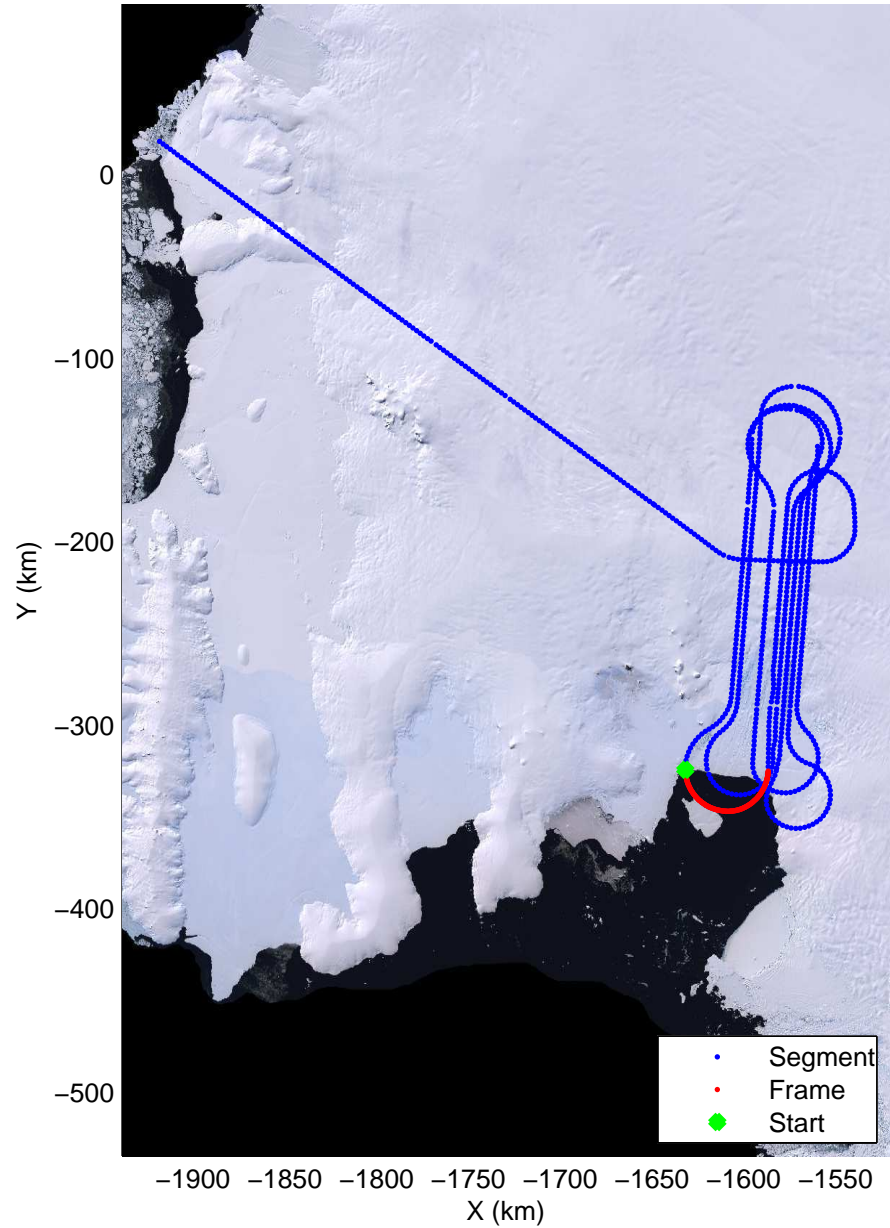

LVIS PIG
20091020_06_036
Polar Stereograph -71N/0E