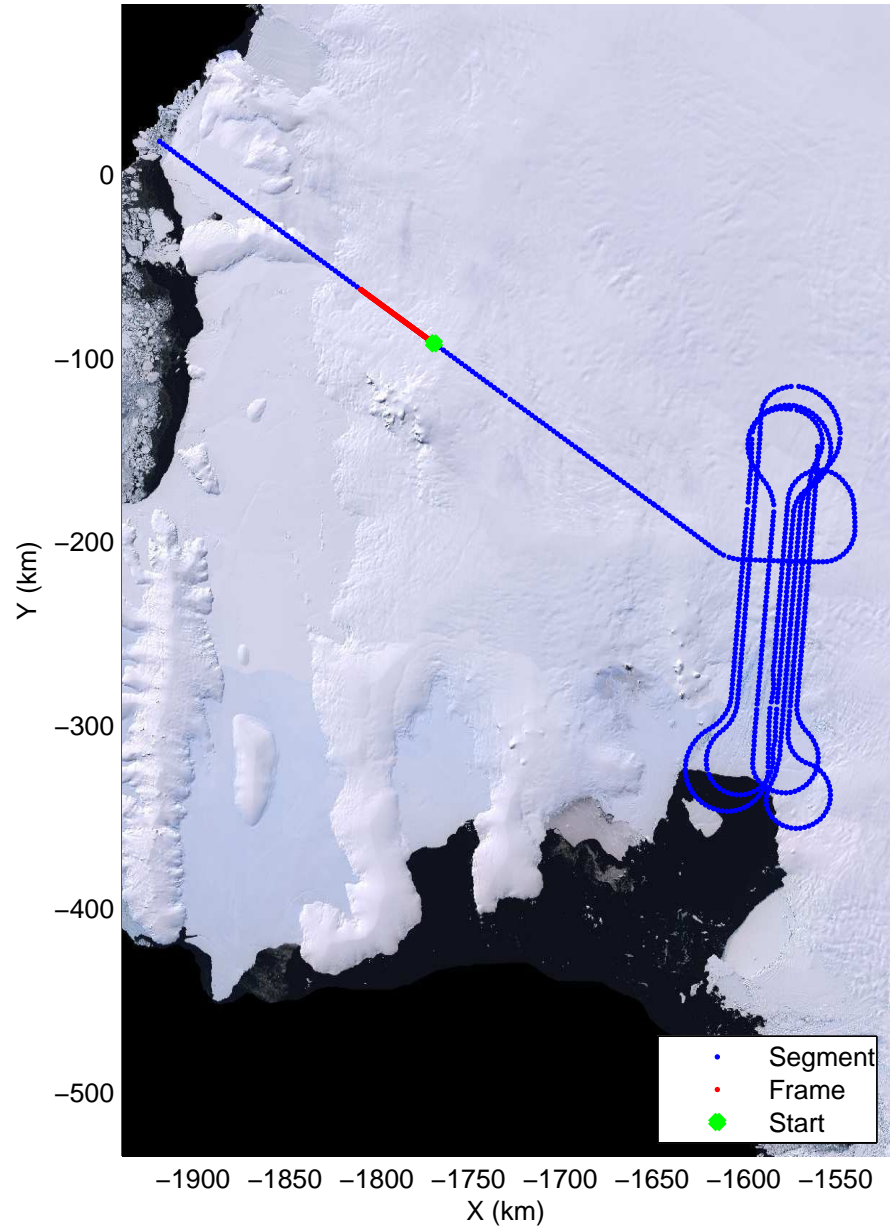

LVIS PIG
20091020_06_048
Polar Stereograph -71N/0E