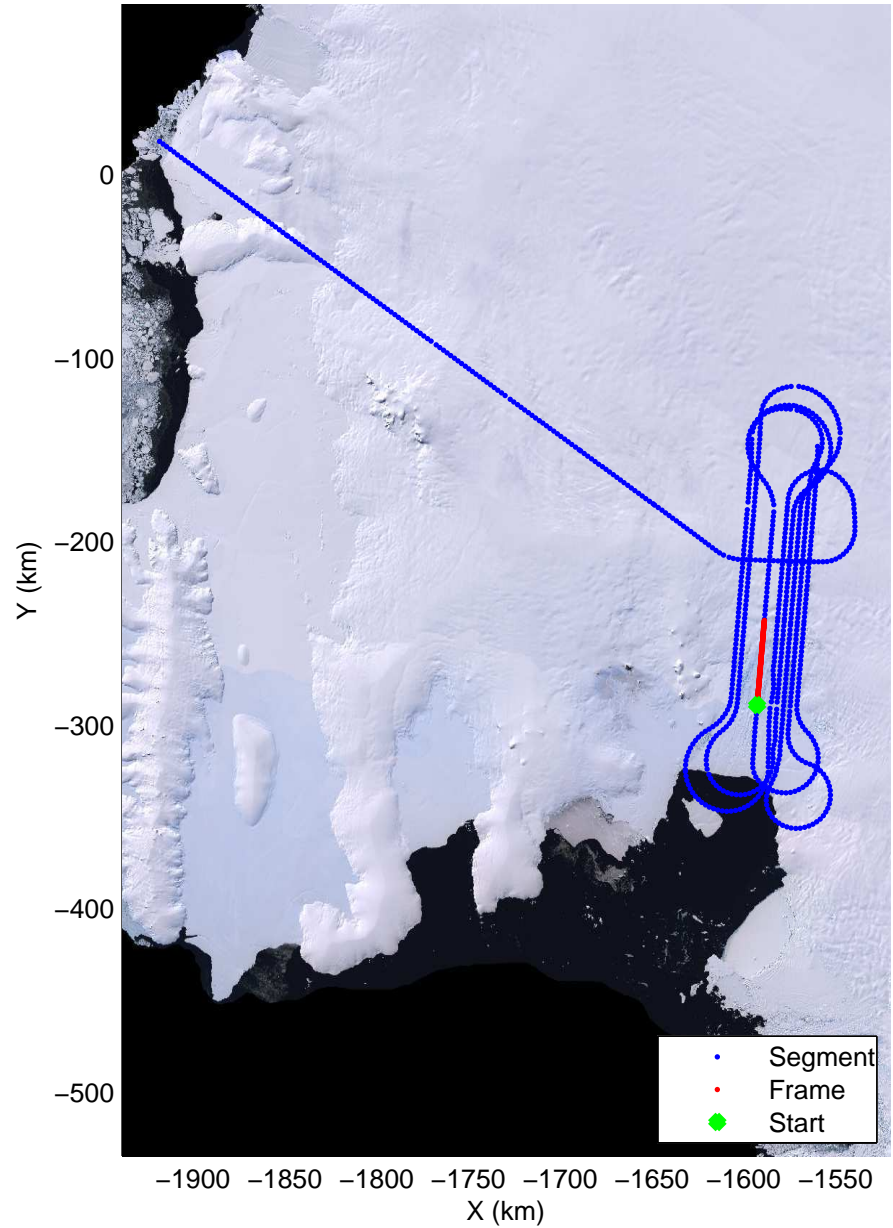

LVIS PIG
20091020_06_007
Polar Stereograph -71N/0E