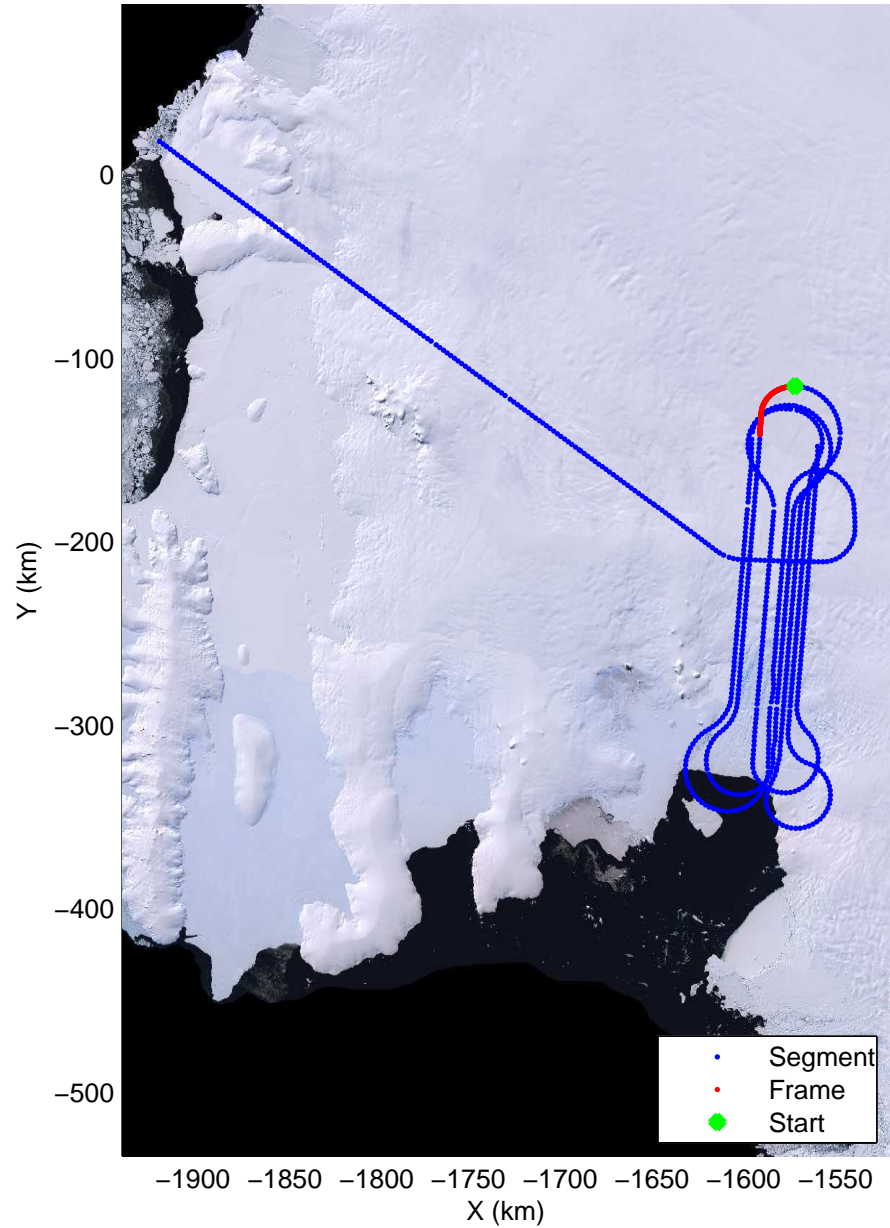

LVIS PIG
20091020_06_021
Polar Stereograph -71N/0E