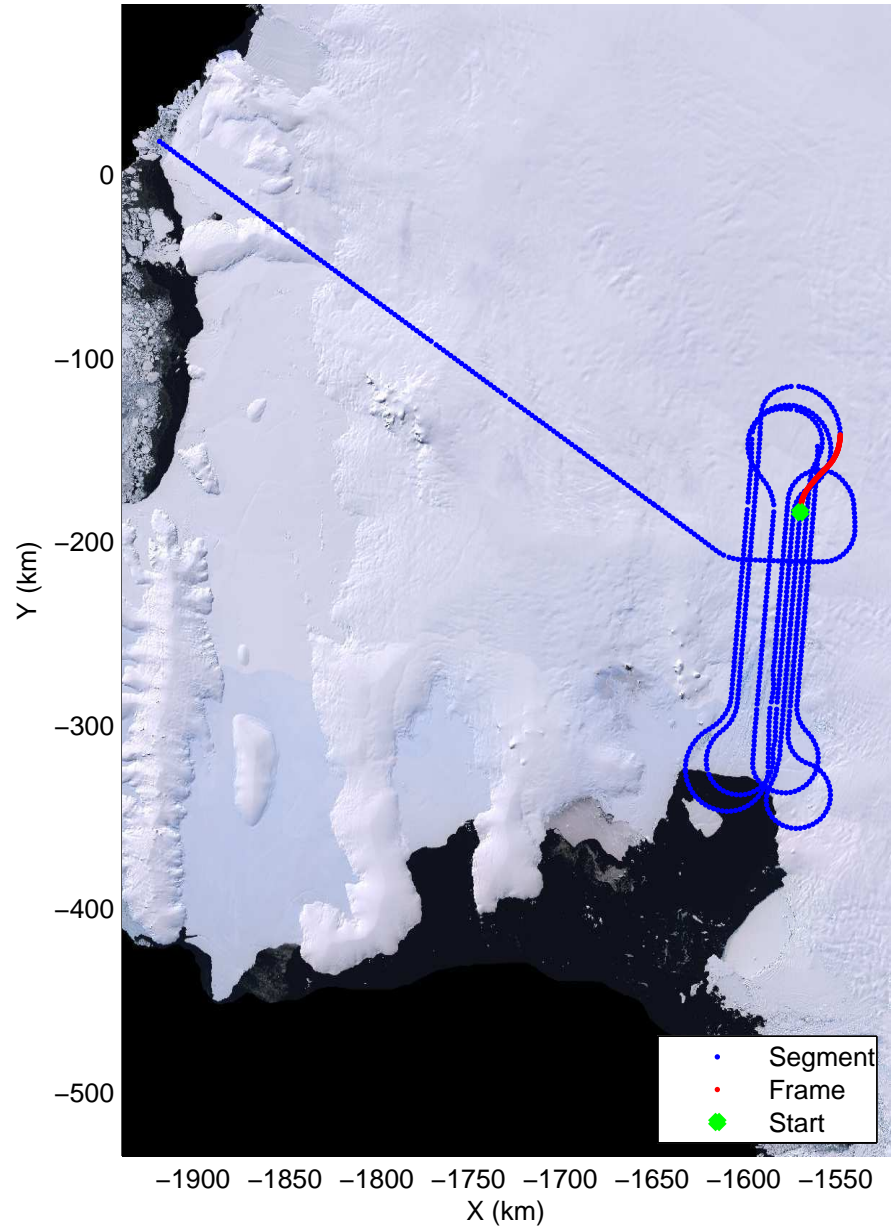

LVIS PIG
20091020_06_019
Polar Stereograph -71N/0E