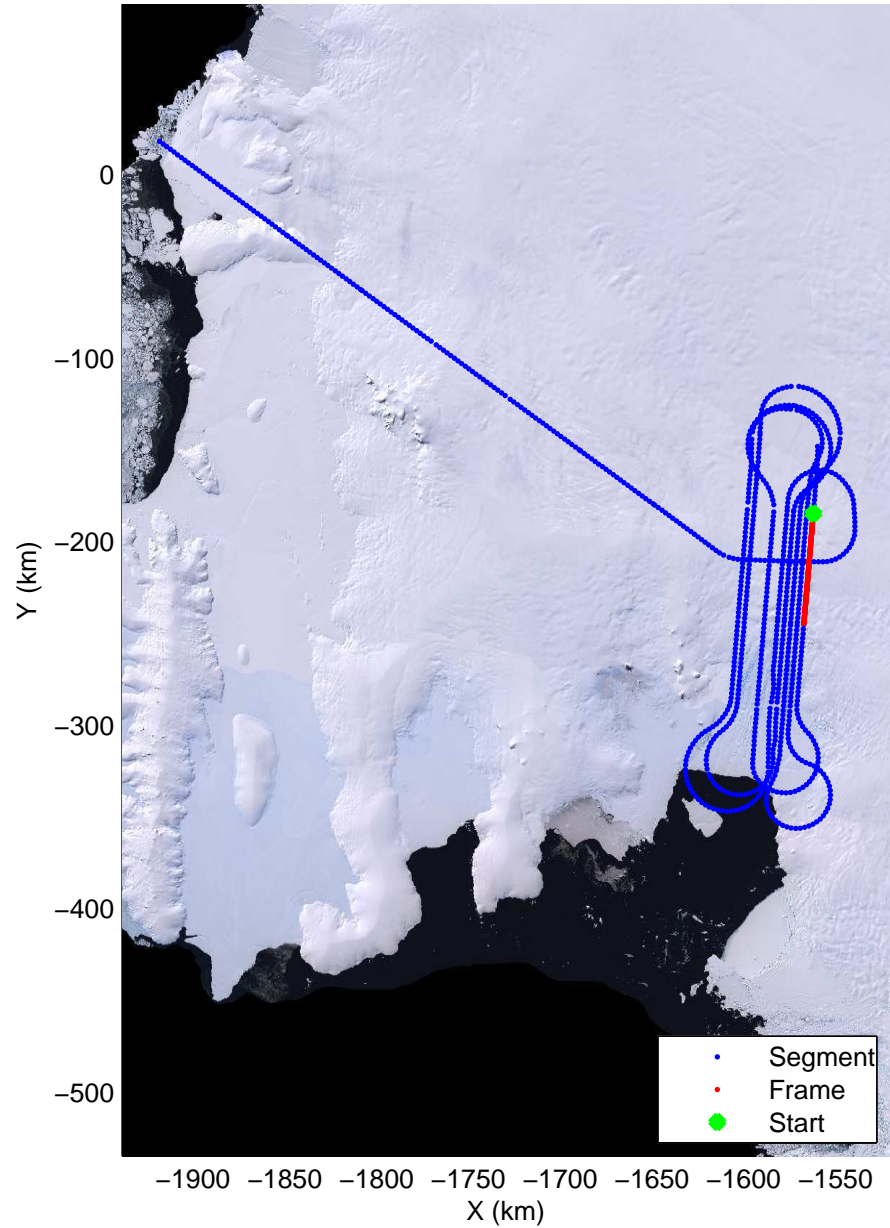

LVIS PIG
20091020_06_002
Polar Stereograph -71N/0E