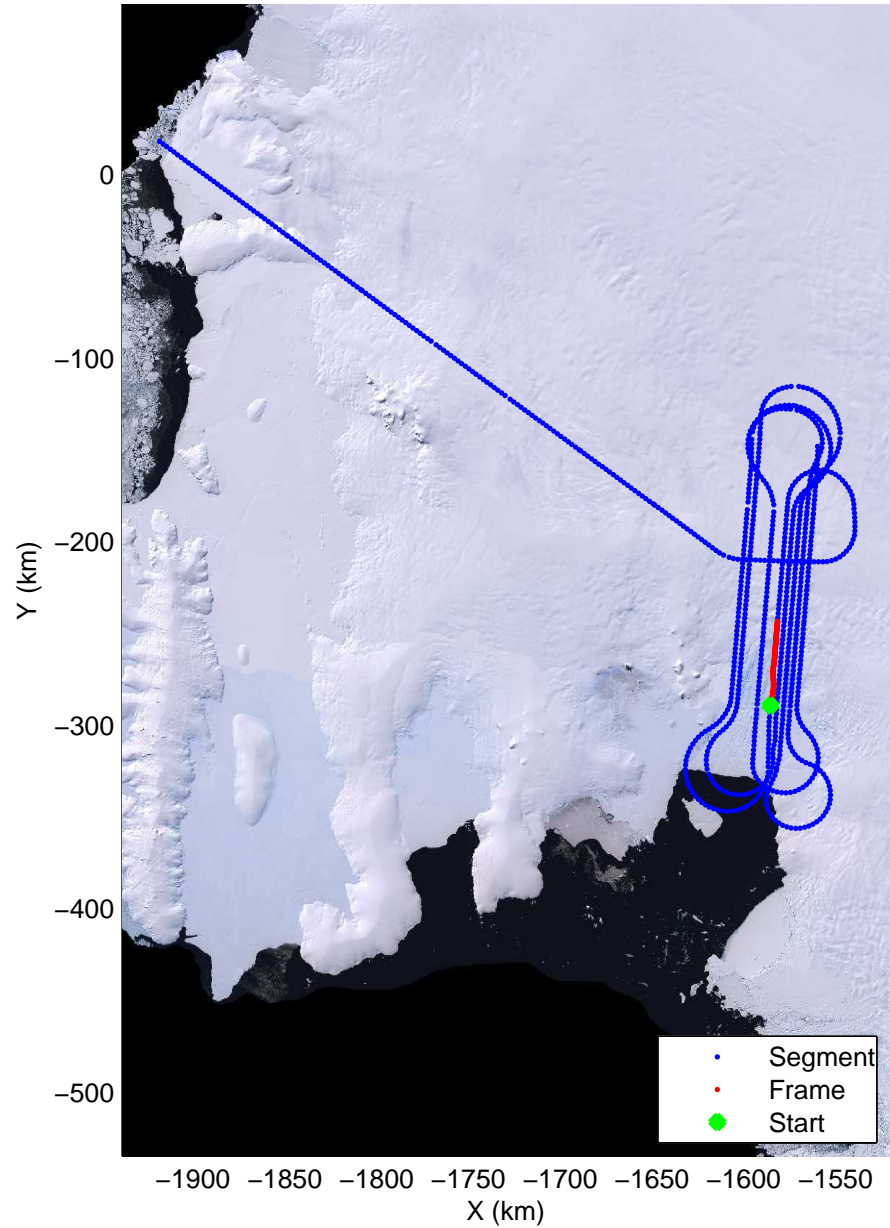

LVIS PIG
20091020_06_038
Polar Stereograph -71N/0E