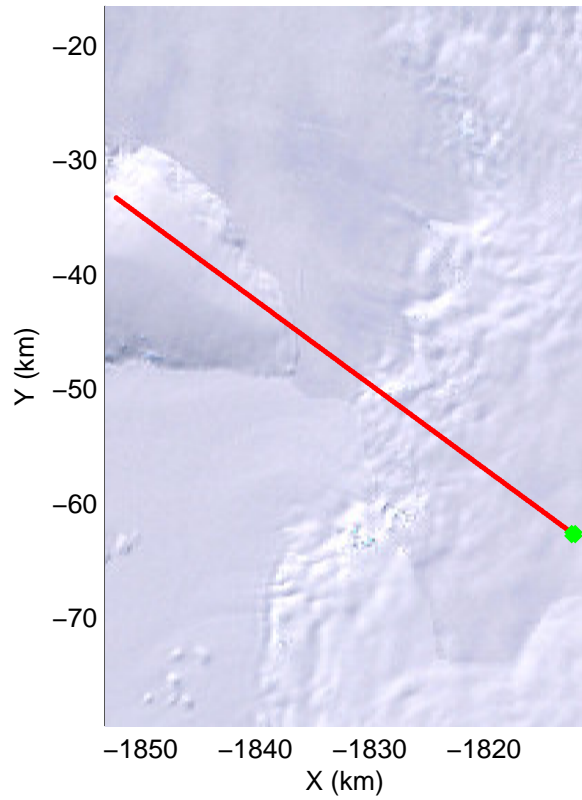

LVIS PIG
20091020_06_048
Polar Stereograph -71N/0E

mcords 2009_Antarctica_DC8: "LVIS PIG" 20091020_06_048: 19:29:46.3 to 19:33:05.4 GPS

mcords 2009_Antarctica_DC8: "LVIS PIG" 20091020_06_048: 19:29:46.3 to 19:33:05.4 GPS