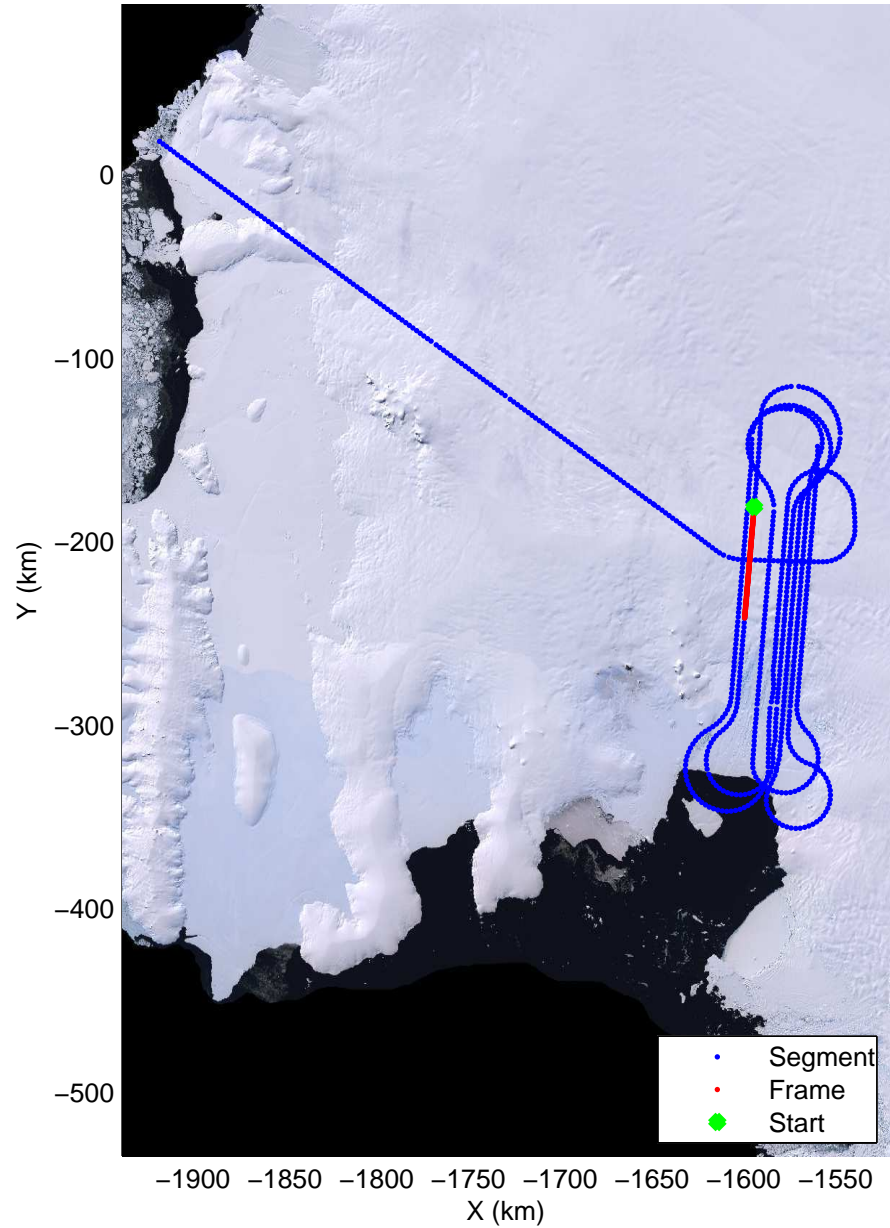

LVIS PIG
20091020_06_023
Polar Stereograph -71N/0E