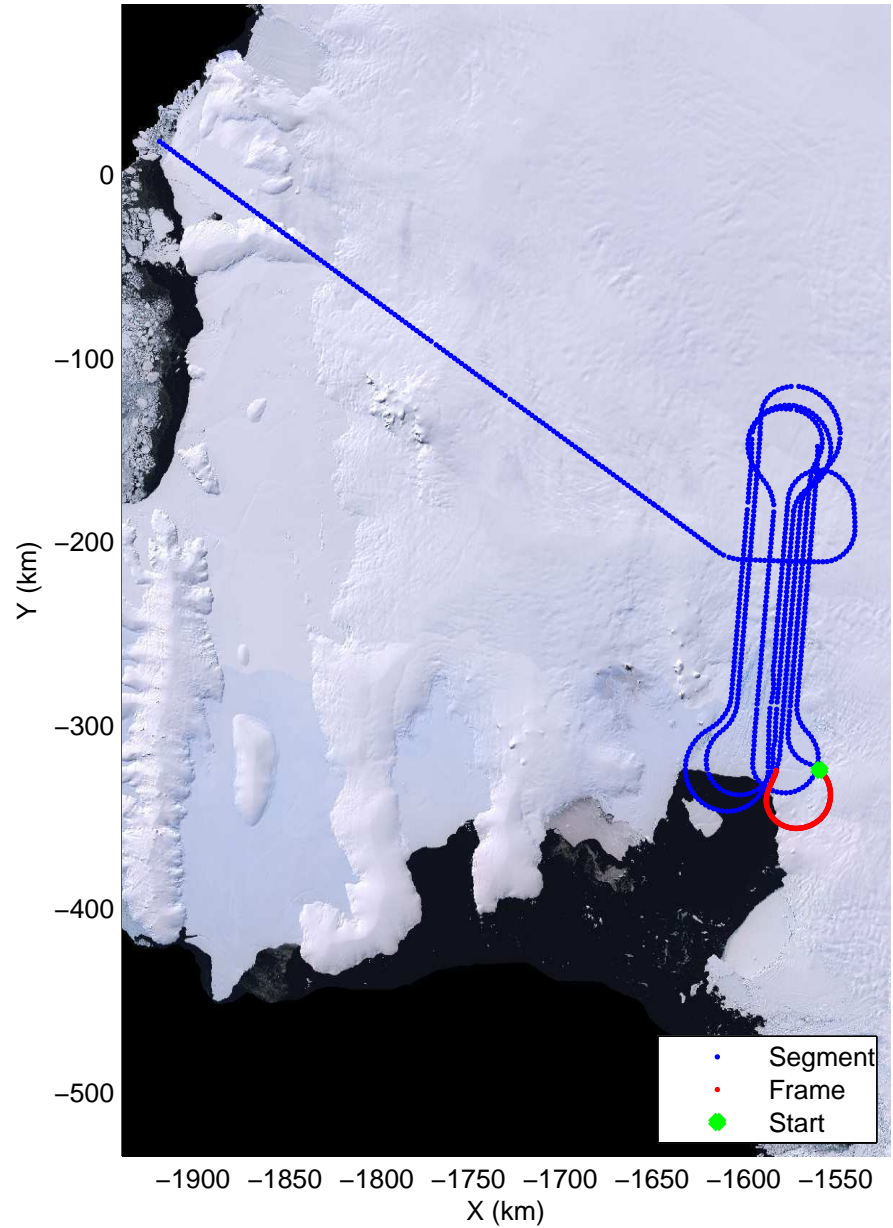

LVIS PIG
20091020_06_015
Polar Stereograph -71N/0E