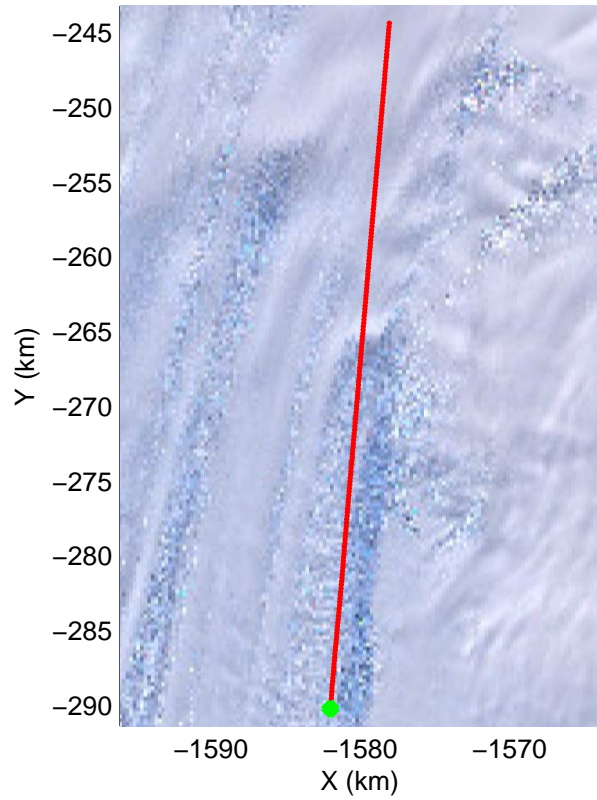

LVIS PIG
20091020_06_016
Polar Stereograph -71N/0E

mcords 2009_Antarctica_DC8: "LVIS PIG" 20091020_06_016: 17:37:58.6 to 17:40:54.2 GPS

mcords 2009_Antarctica_DC8: "LVIS PIG" 20091020_06_016: 17:37:58.6 to 17:40:54.2 GPS