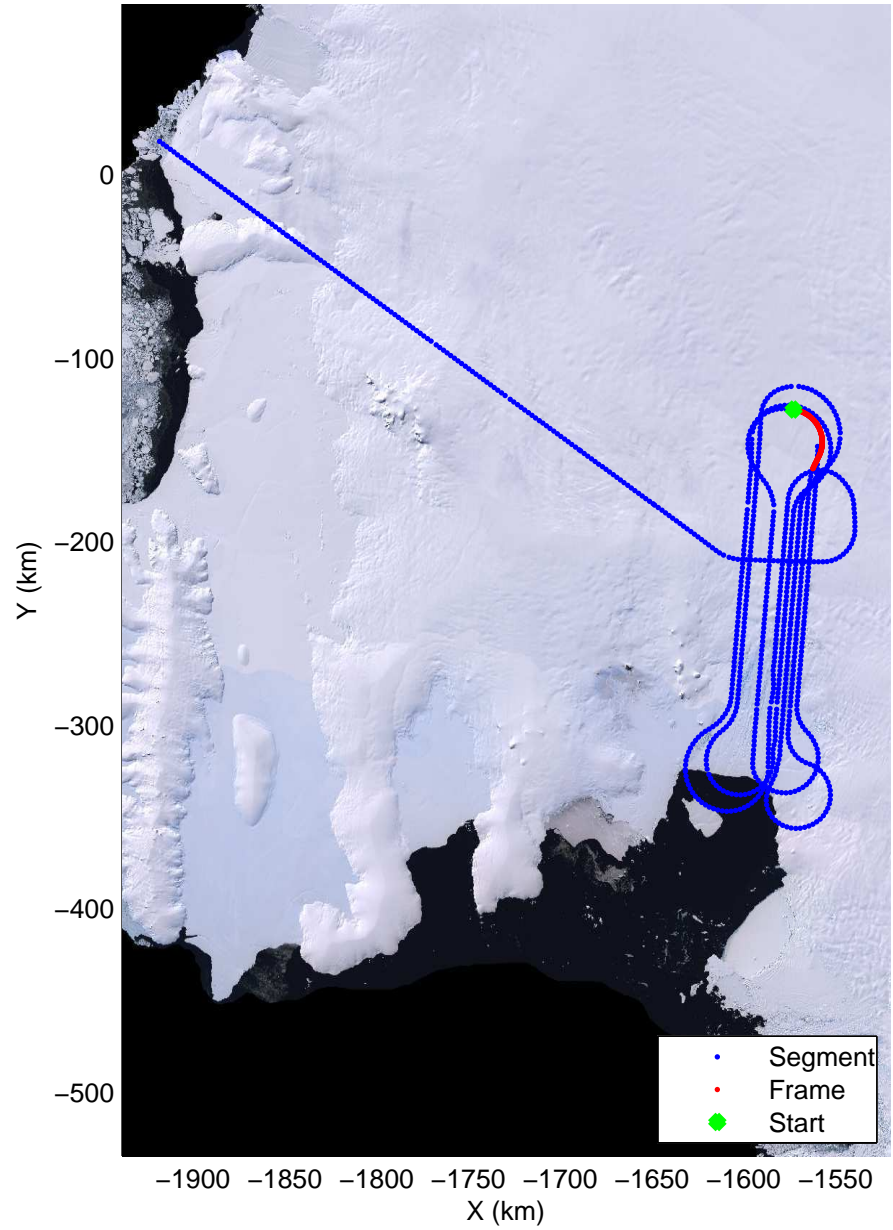

LVIS PIG
20091020_06_010
Polar Stereograph -71N/0E