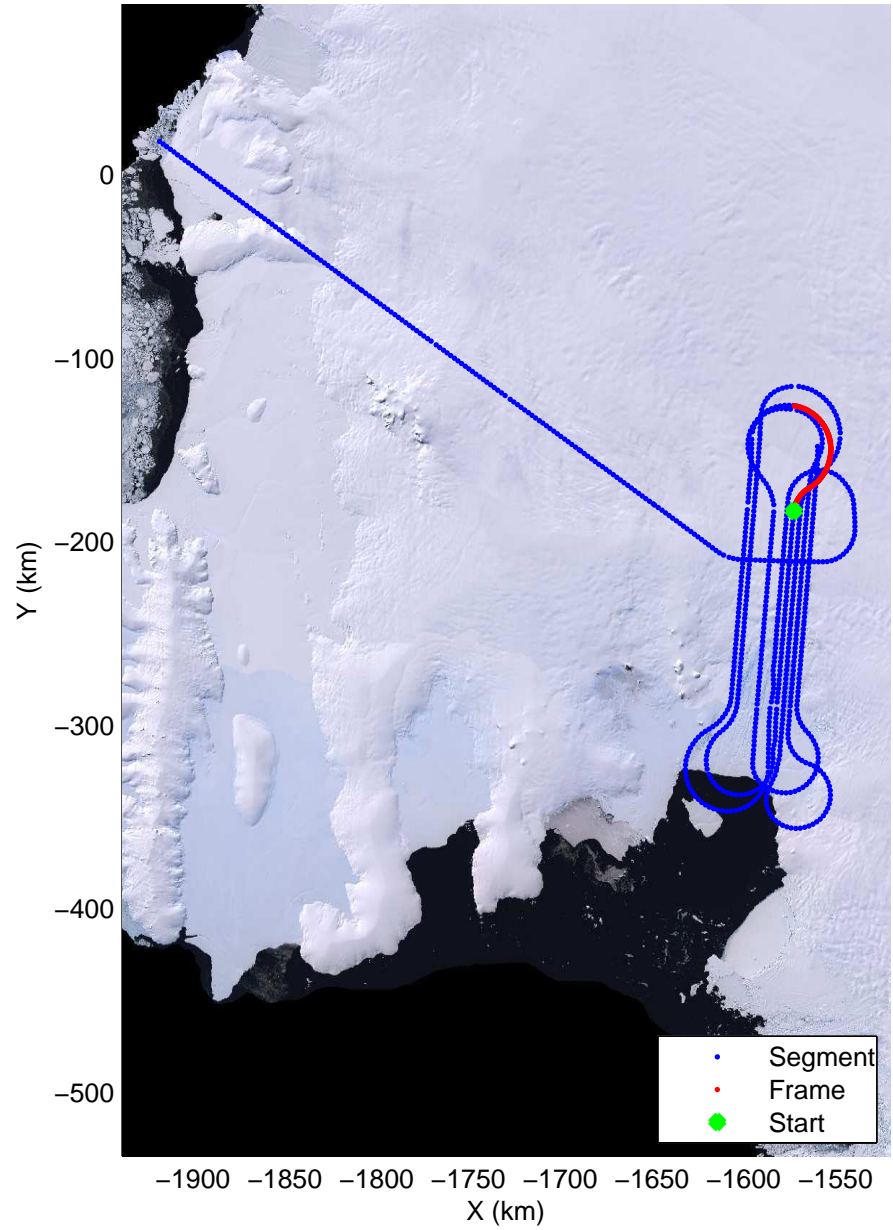

LVIS PIG
20091020_06_030
Polar Stereograph -71N/0E