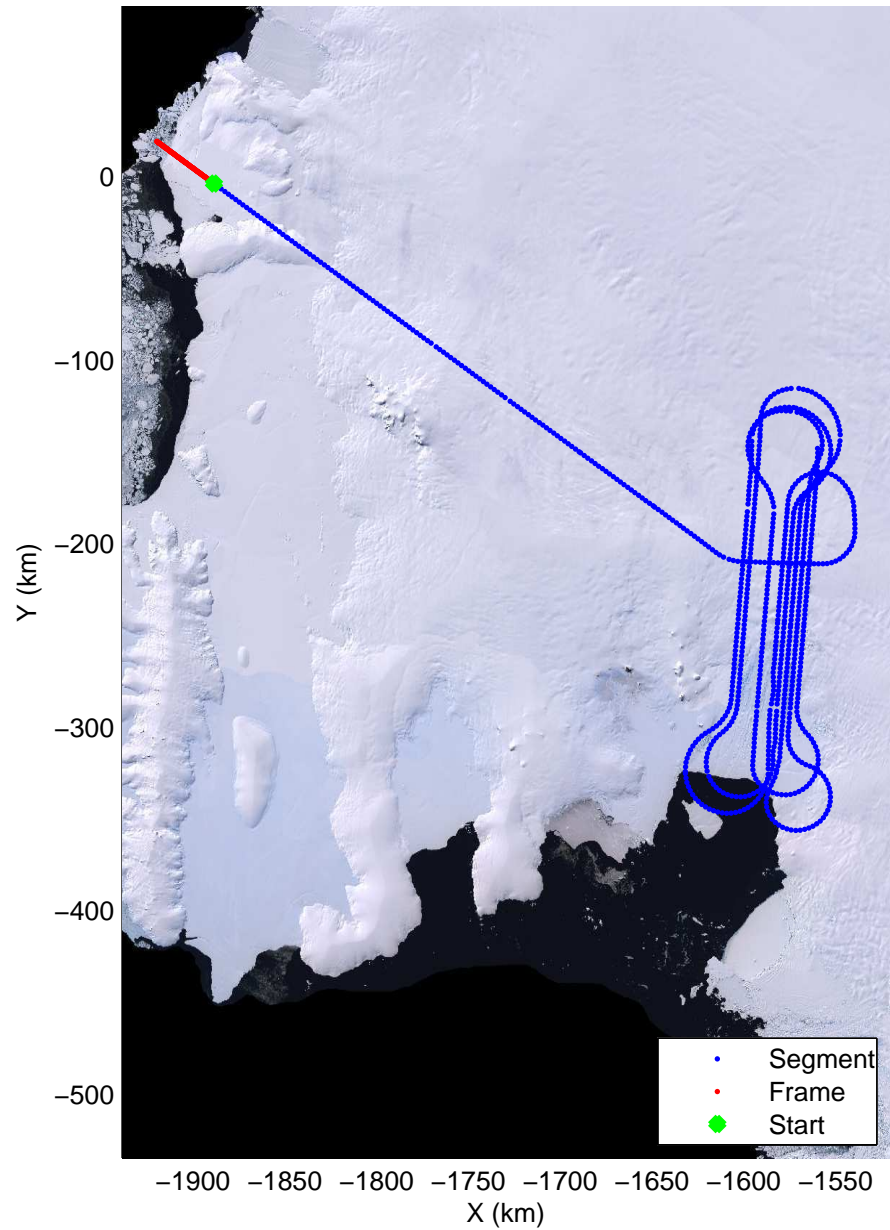

LVIS PIG
20091020_06_051
Polar Stereograph -71N/0E