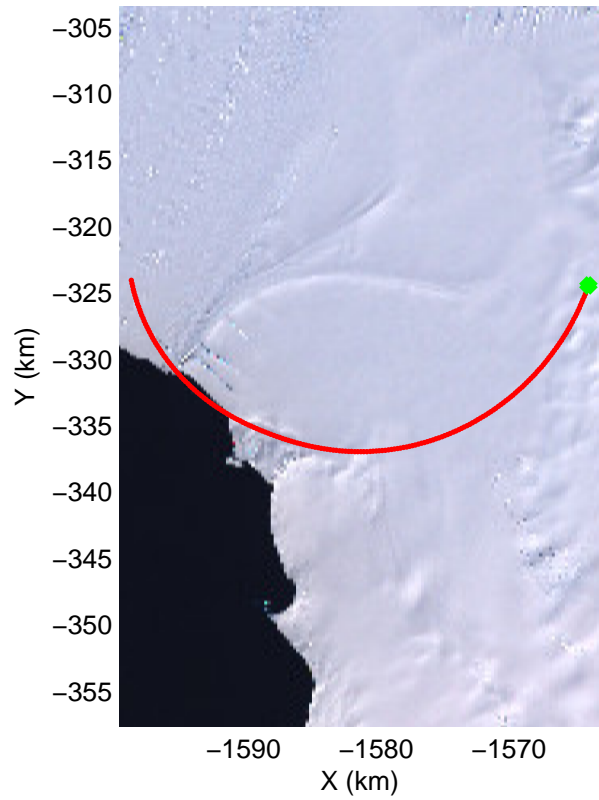

LVIS PIG
20091020_06_004
Polar Stereograph -71N/0E

mcords 2009_Antarctica_DC8: "LVIS PIG" 20091020_06_004: 16:51:04.5 to 16:53:50.3 GPS

mcords 2009_Antarctica_DC8: "LVIS PIG" 20091020_06_004: 16:51:04.5 to 16:53:50.3 GPS