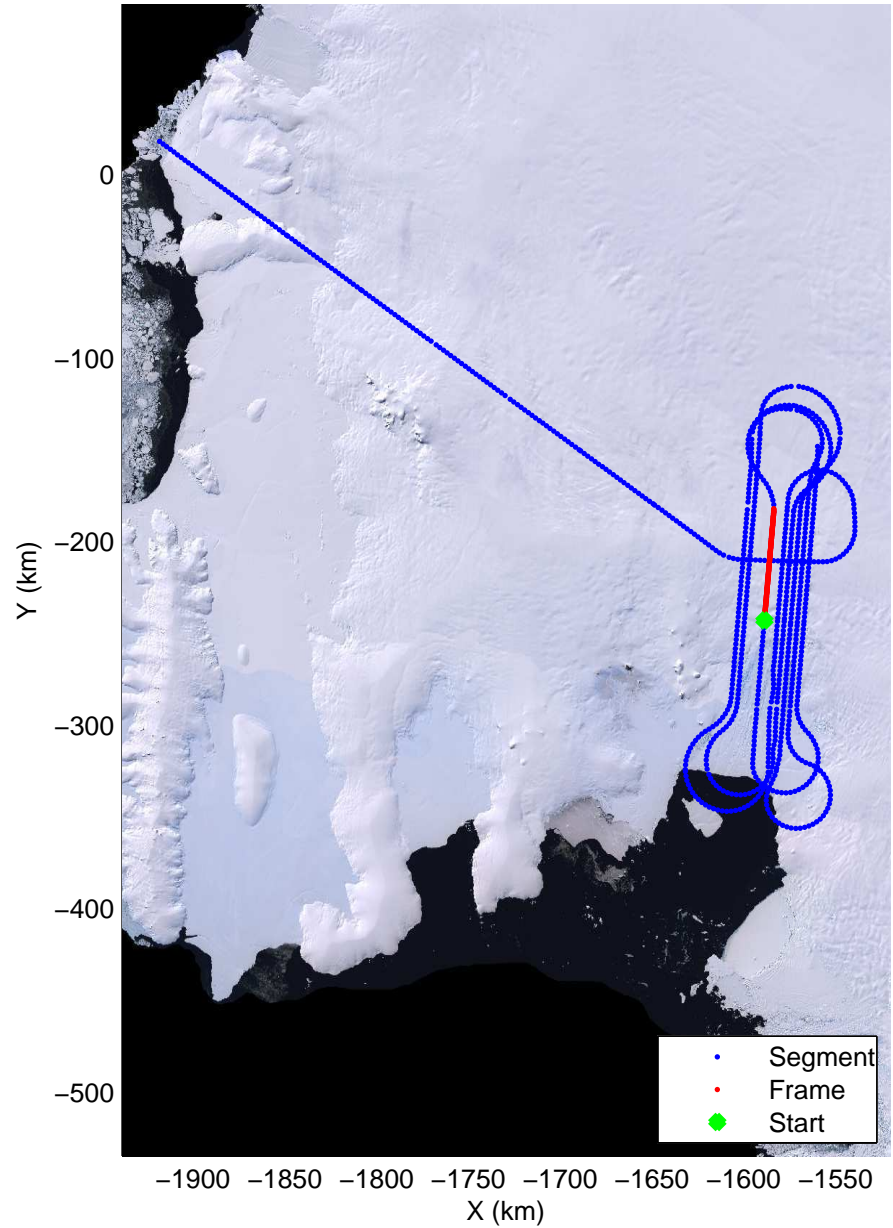

LVIS PIG
20091020_06_008
Polar Stereograph -71N/0E