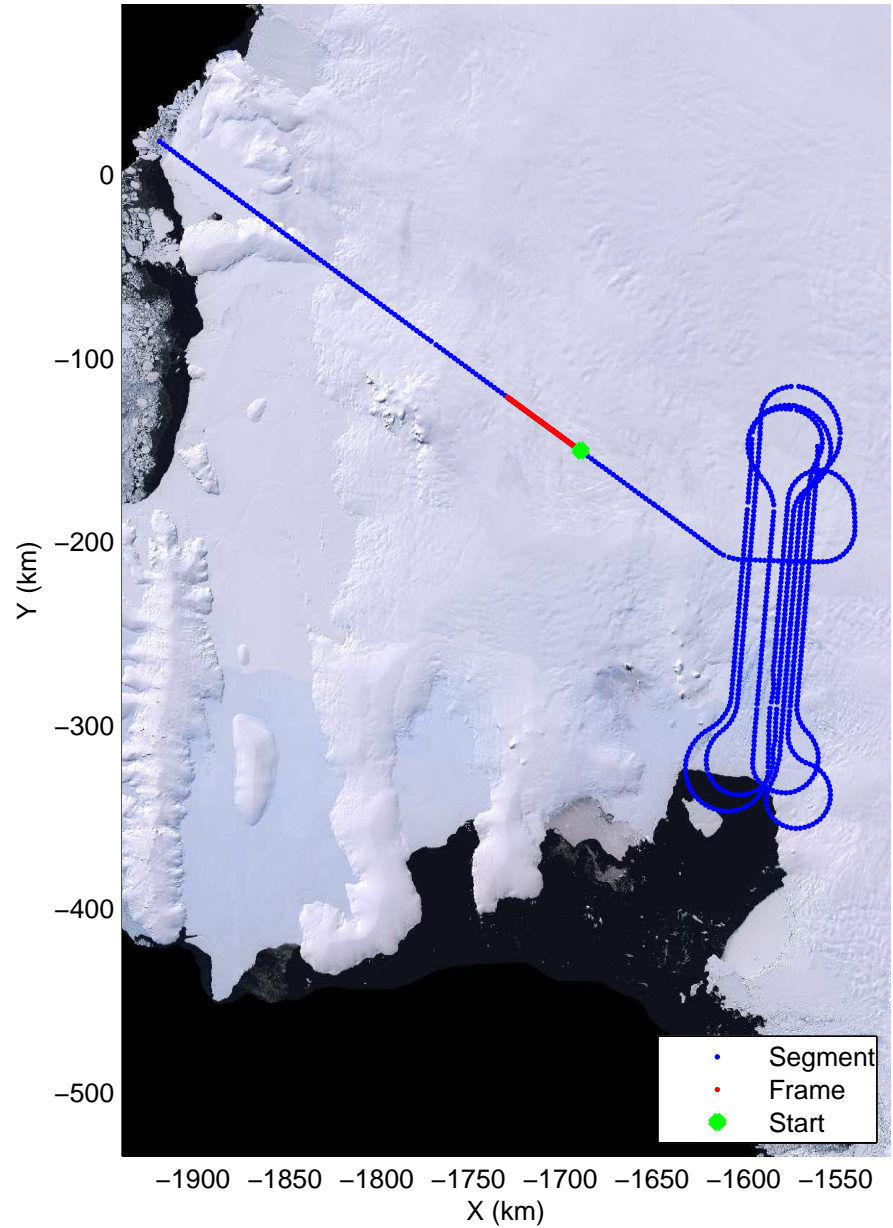

LVIS PIG
20091020_06_046
Polar Stereograph -71N/0E