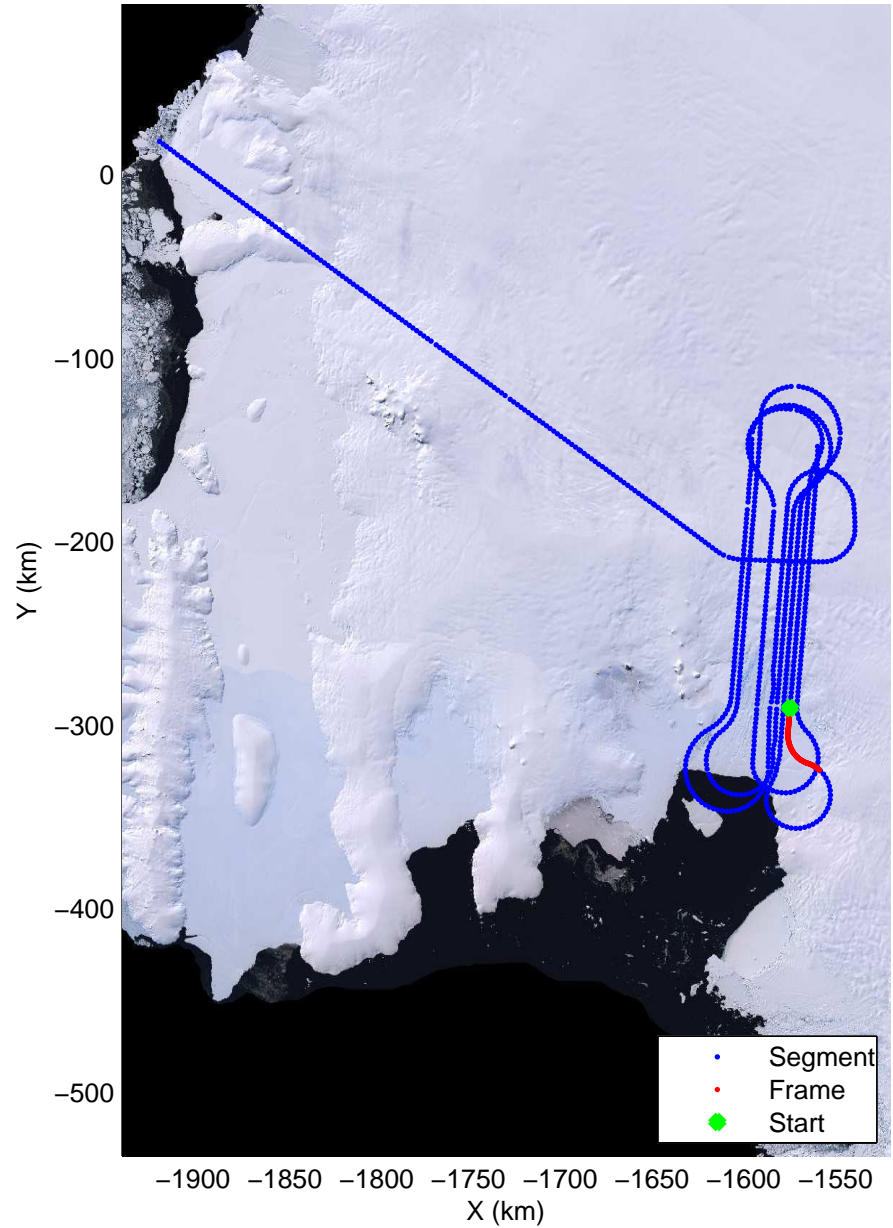

LVIS PIG
20091020_06_014
Polar Stereograph -71N/0E