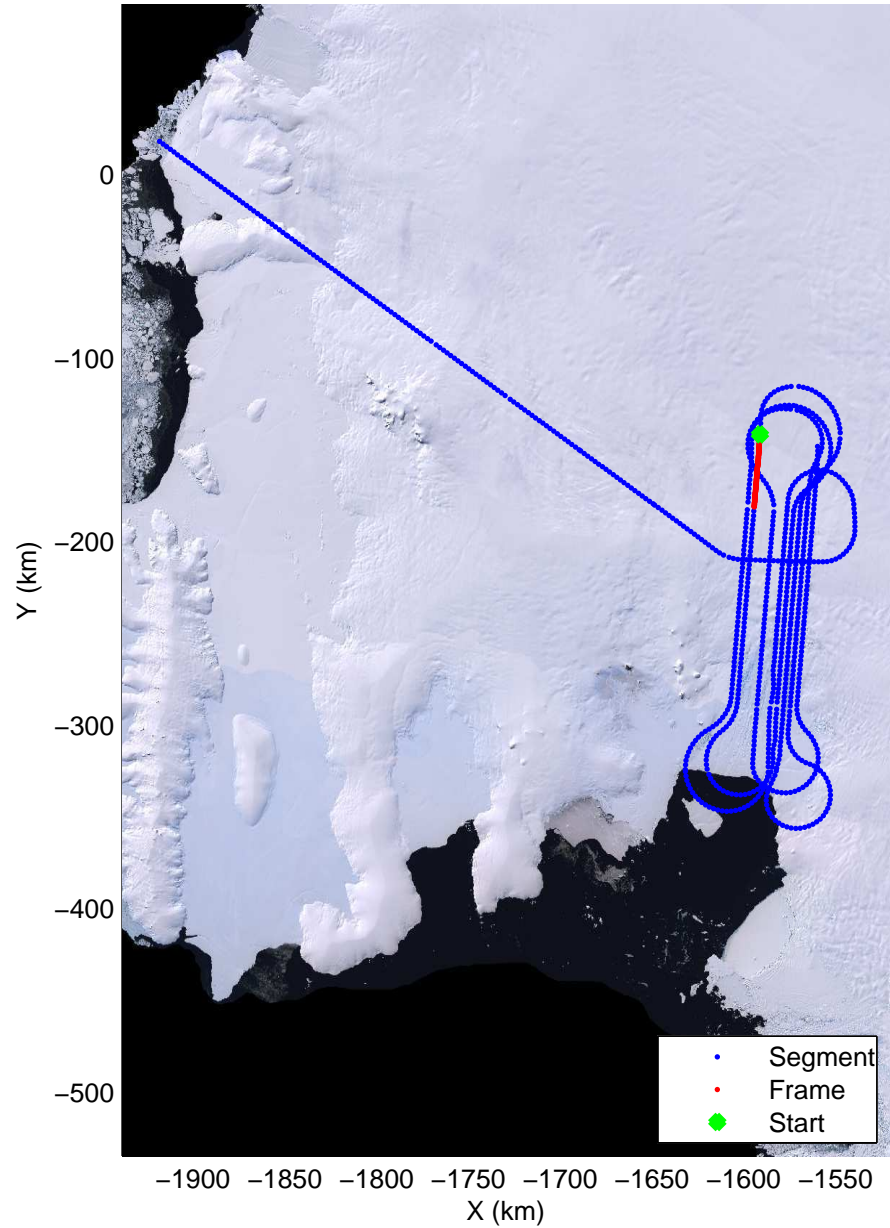

LVIS PIG
20091020_06_022
Polar Stereograph -71N/0E