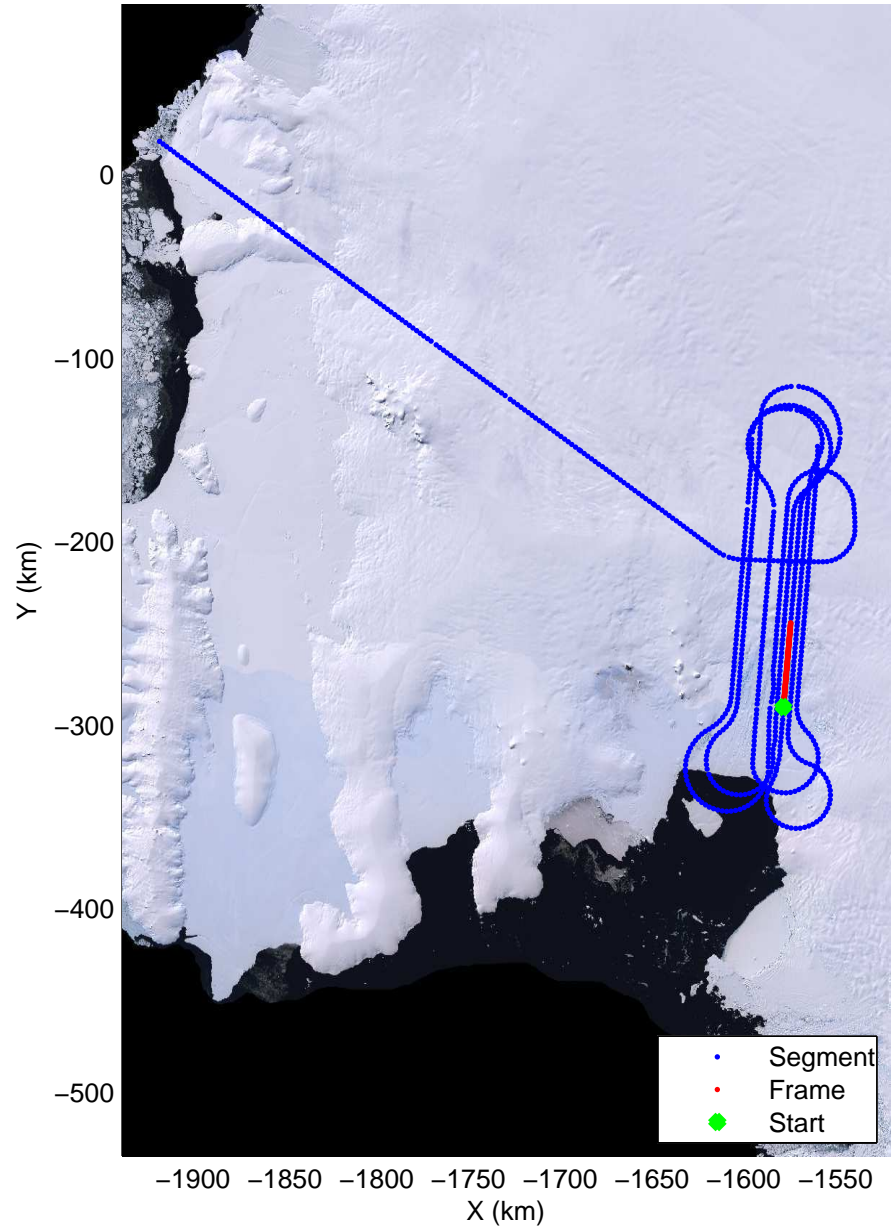

LVIS PIG
20091020_06_017
Polar Stereograph -71N/0E