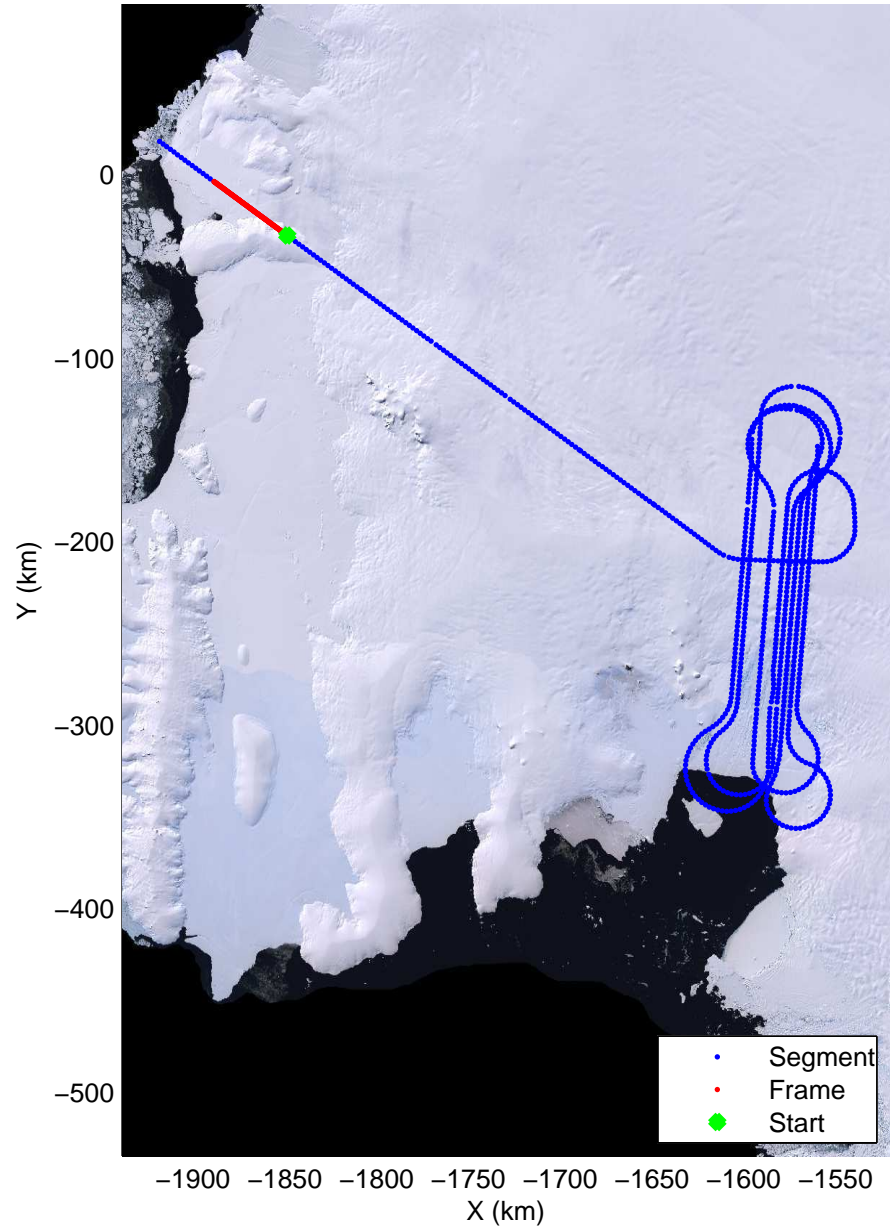

LVIS PIG
20091020_06_050
Polar Stereograph -71N/0E