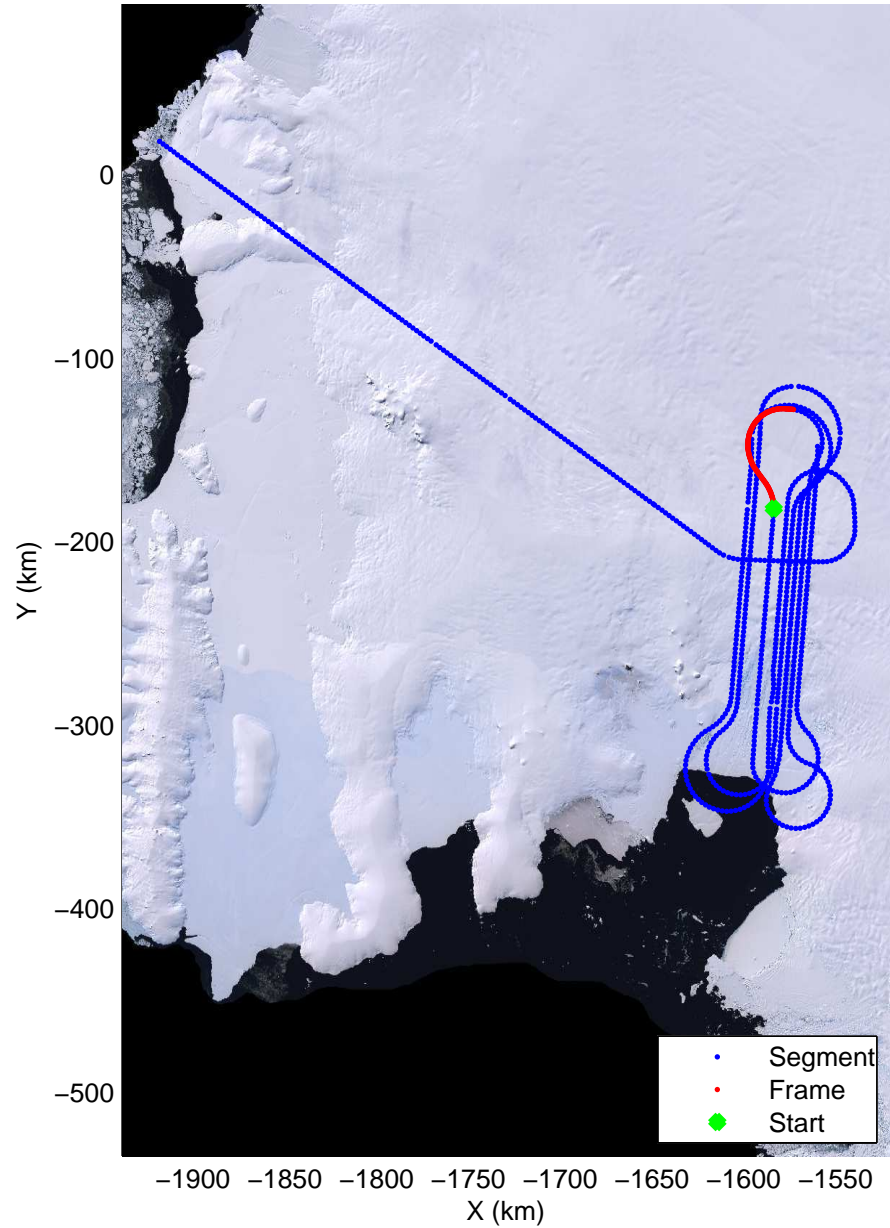

LVIS PIG
20091020_06_009
Polar Stereograph -71N/0E