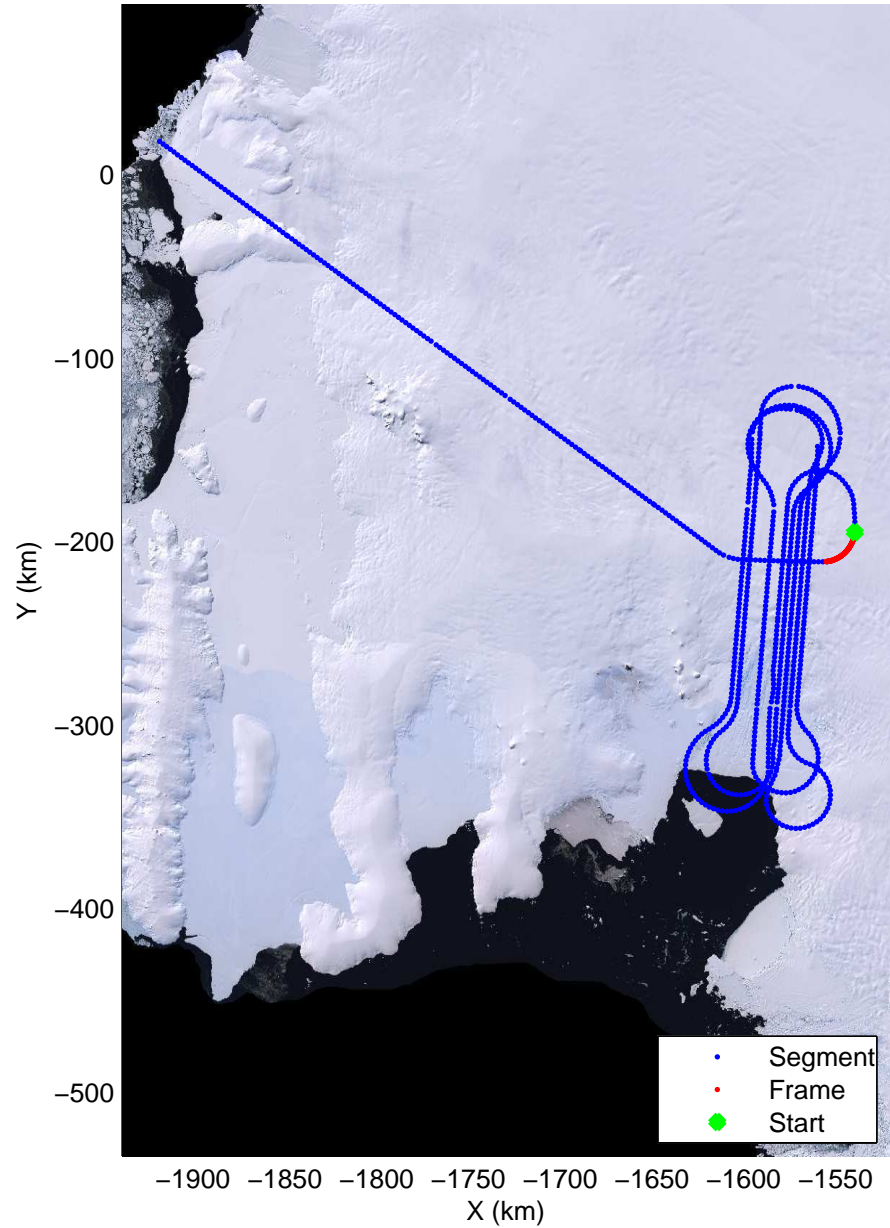

LVIS PIG
20091020_06_042
Polar Stereograph -71N/0E