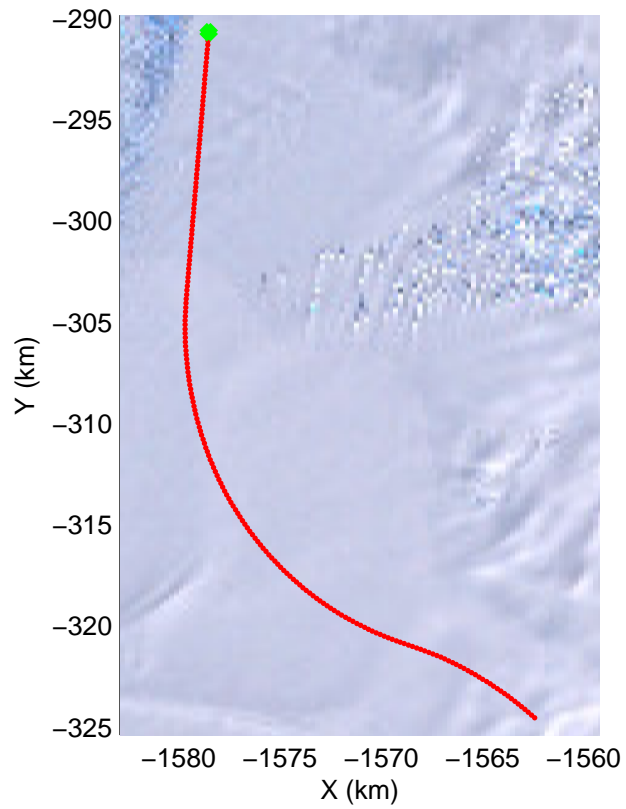

LVIS PIG
20091020_06_013
Polar Stereograph -71N/0E

mcords 2009_Antarctica_DC8: "LVIS PIG" 20091020_06_013: 17:24:15.8 to 17:27:38.4 GPS

mcords 2009_Antarctica_DC8: "LVIS PIG" 20091020_06_013: 17:24:15.8 to 17:27:38.4 GPS