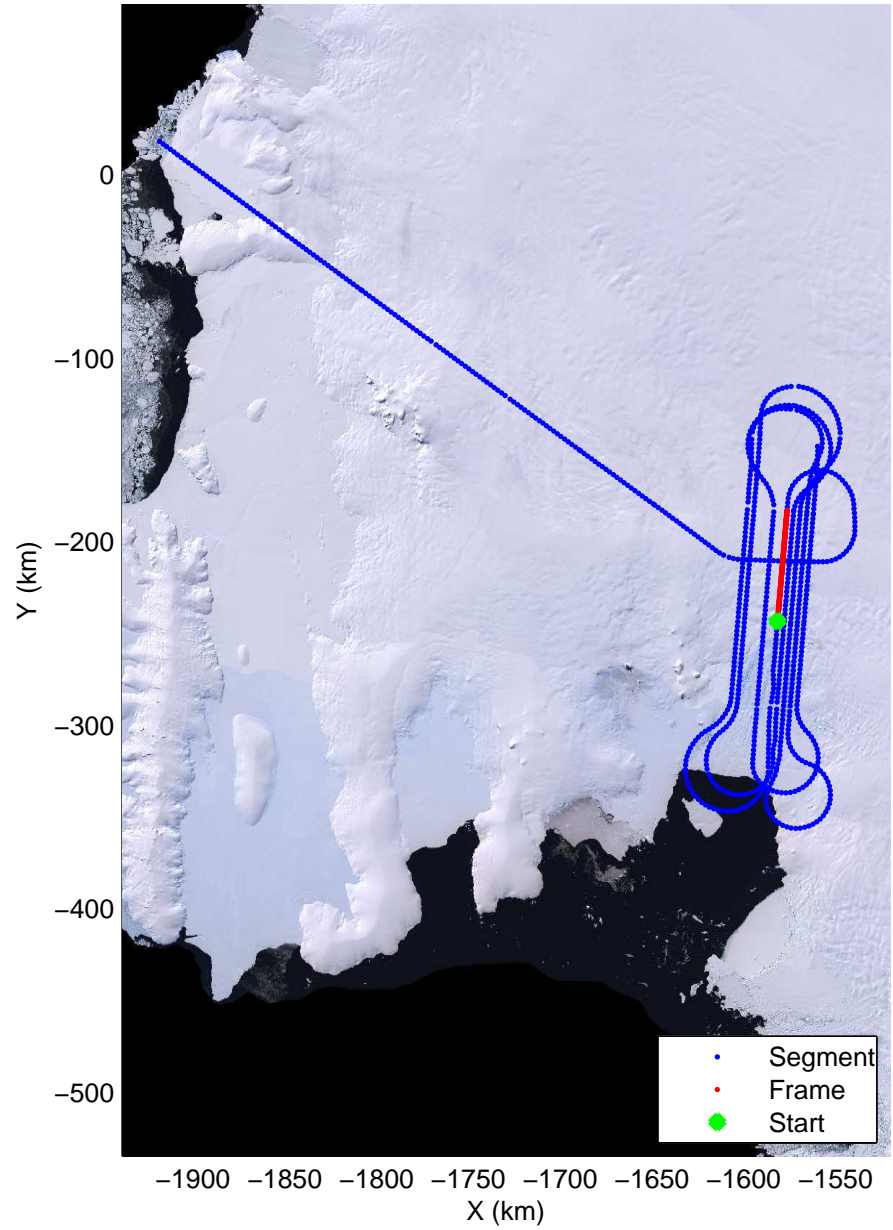

LVIS PIG
20091020_06_039
Polar Stereograph -71N/0E