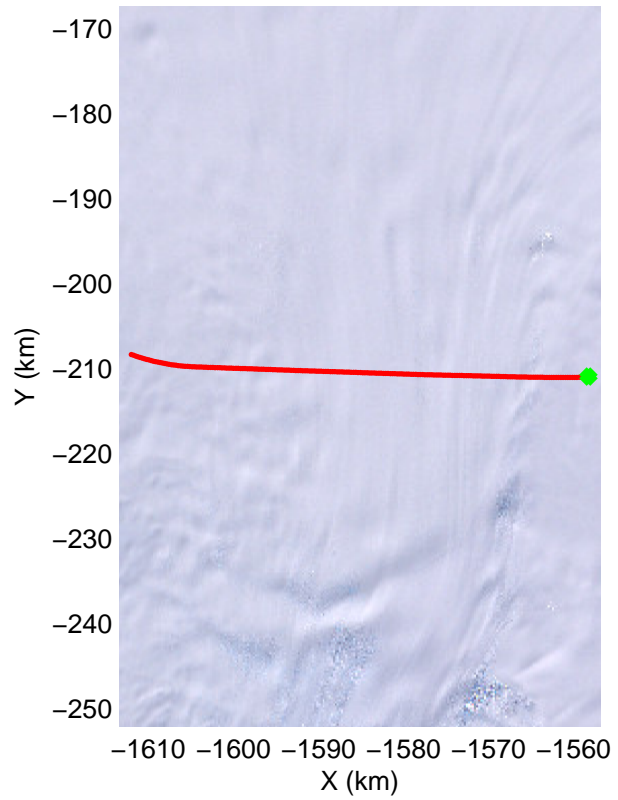

LVIS PIG
20091020_06_042
Polar Stereograph -71N/0E

mcords 2009_Antarctica_DC8: "LVIS PIG" 20091020_06_042: 19:10:15.3 to 19:12:01.9 GPS

mcords 2009_Antarctica_DC8: "LVIS PIG" 20091020_06_042: 19:10:15.3 to 19:12:01.9 GPS