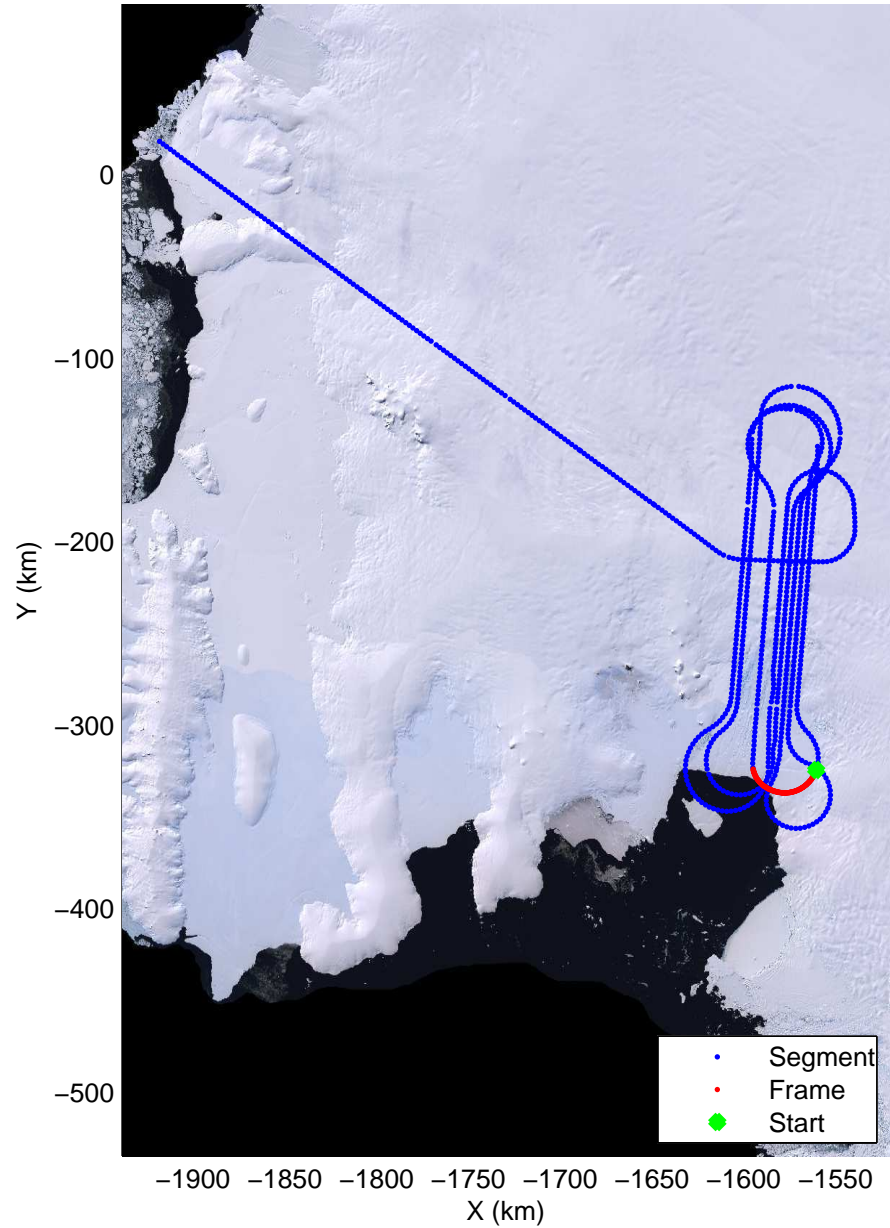

LVIS PIG
20091020_06_005
Polar Stereograph -71N/0E