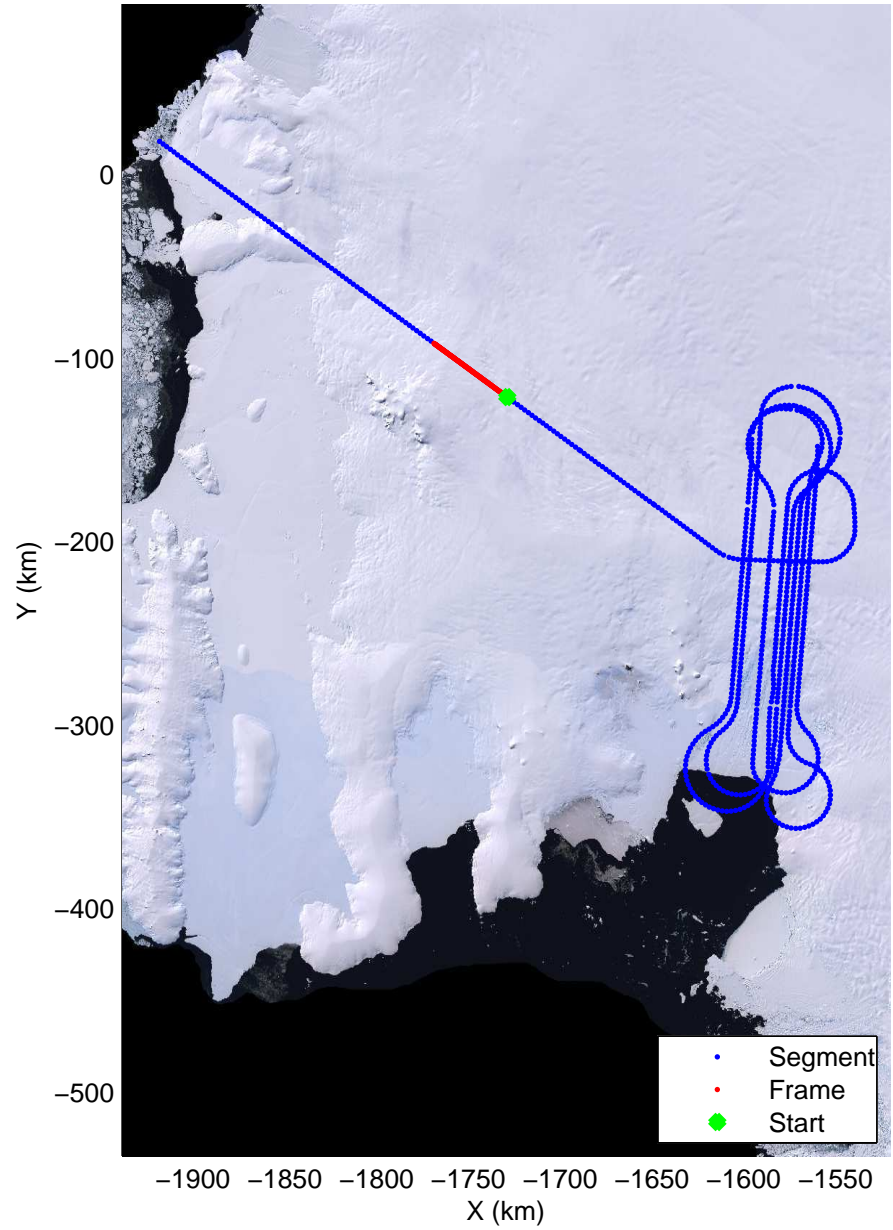

LVIS PIG
20091020_06_047
Polar Stereograph -71N/0E