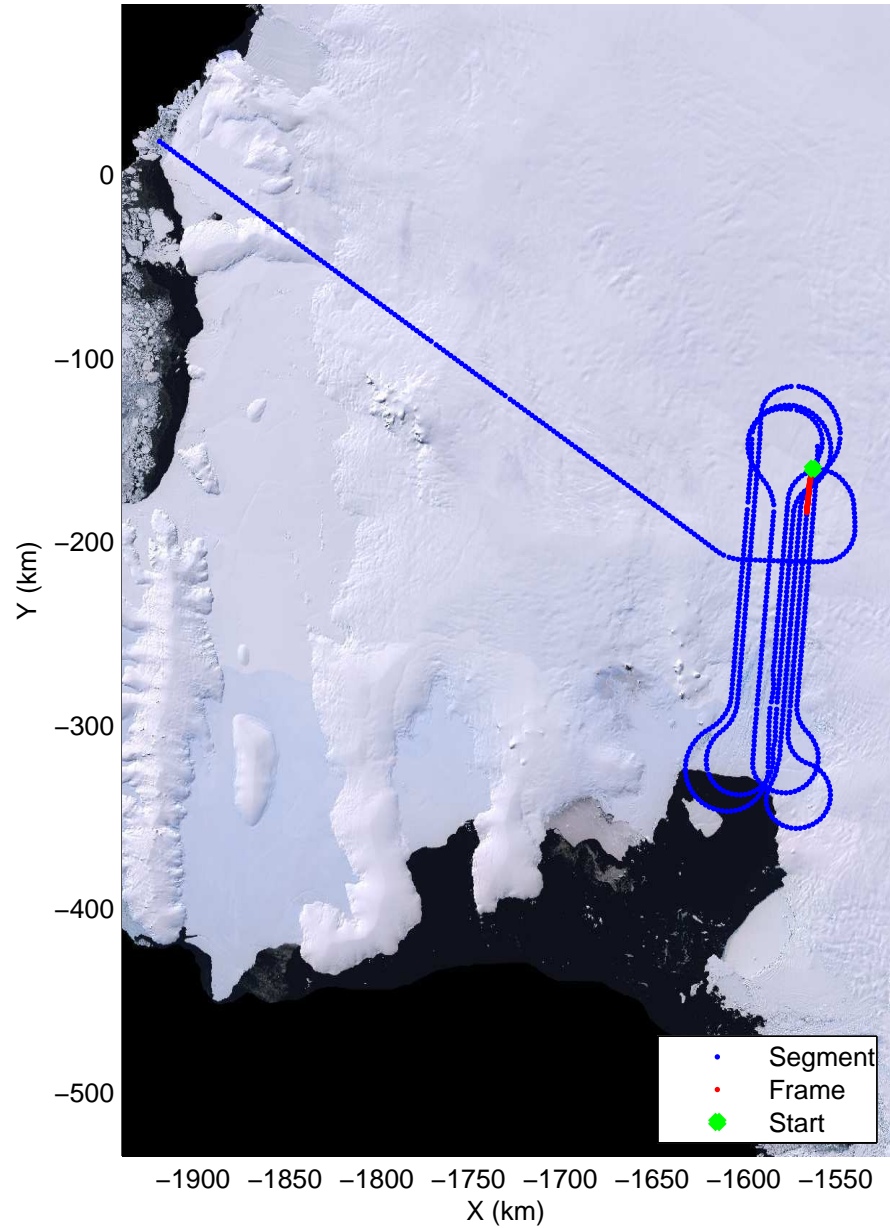

LVIS PIG
20091020_06_011
Polar Stereograph -71N/0E