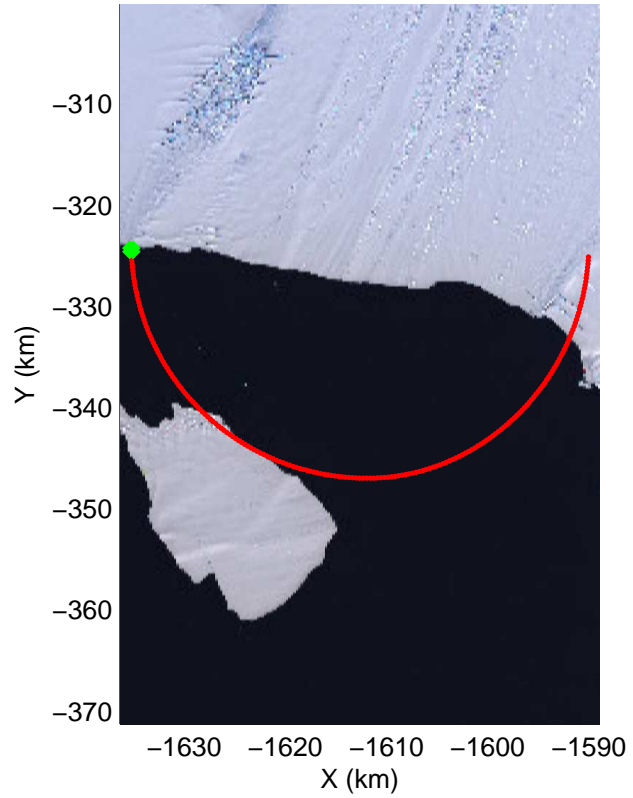

LVIS PIG
20091020_06_035
Polar Stereograph -71N/0E

mcords 2009_Antarctica_DC8: "LVIS PIG" 20091020_06_035: 18:45:38.4 to 18:48:52.3 GPS

mcords 2009_Antarctica_DC8: "LVIS PIG" 20091020_06_035: 18:45:38.4 to 18:48:52.3 GPS