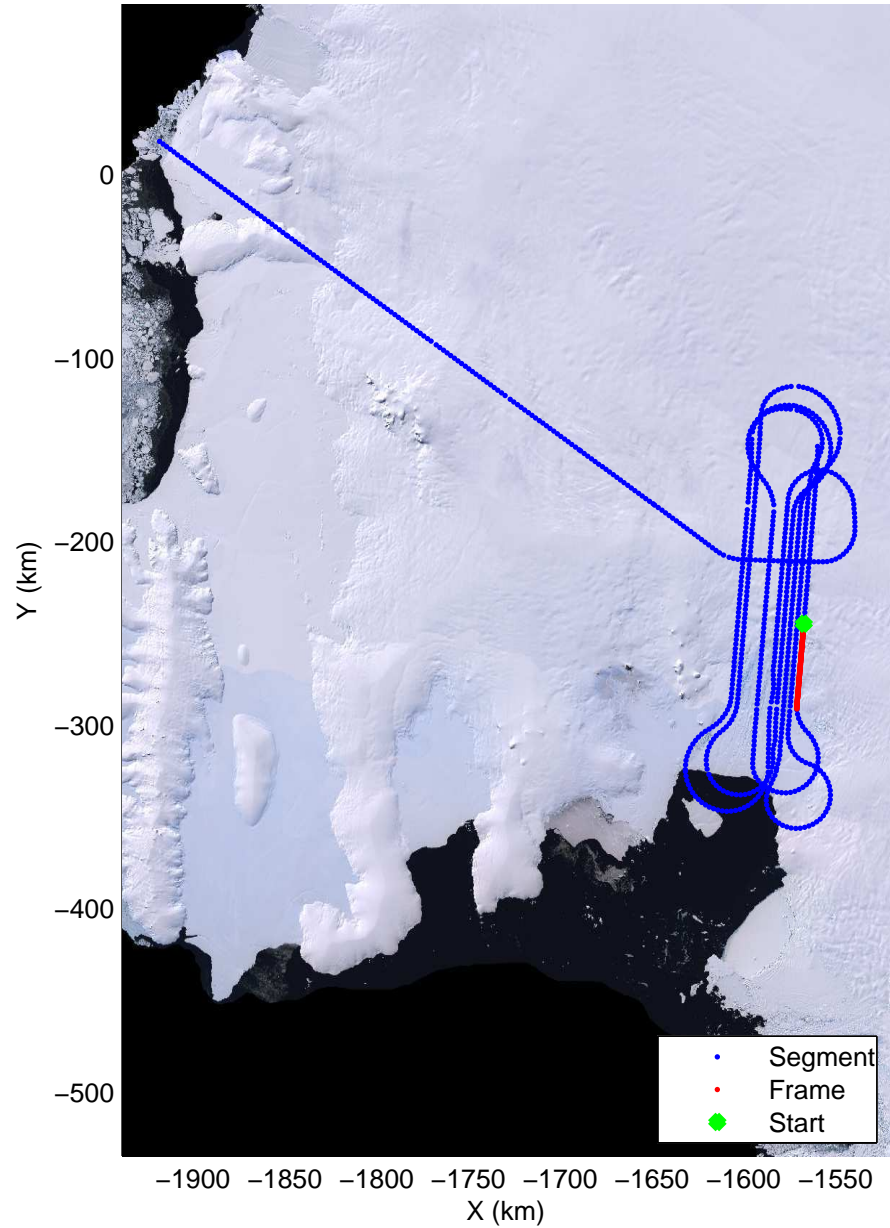

LVIS PIG
20091020_06_003
Polar Stereograph -71N/0E