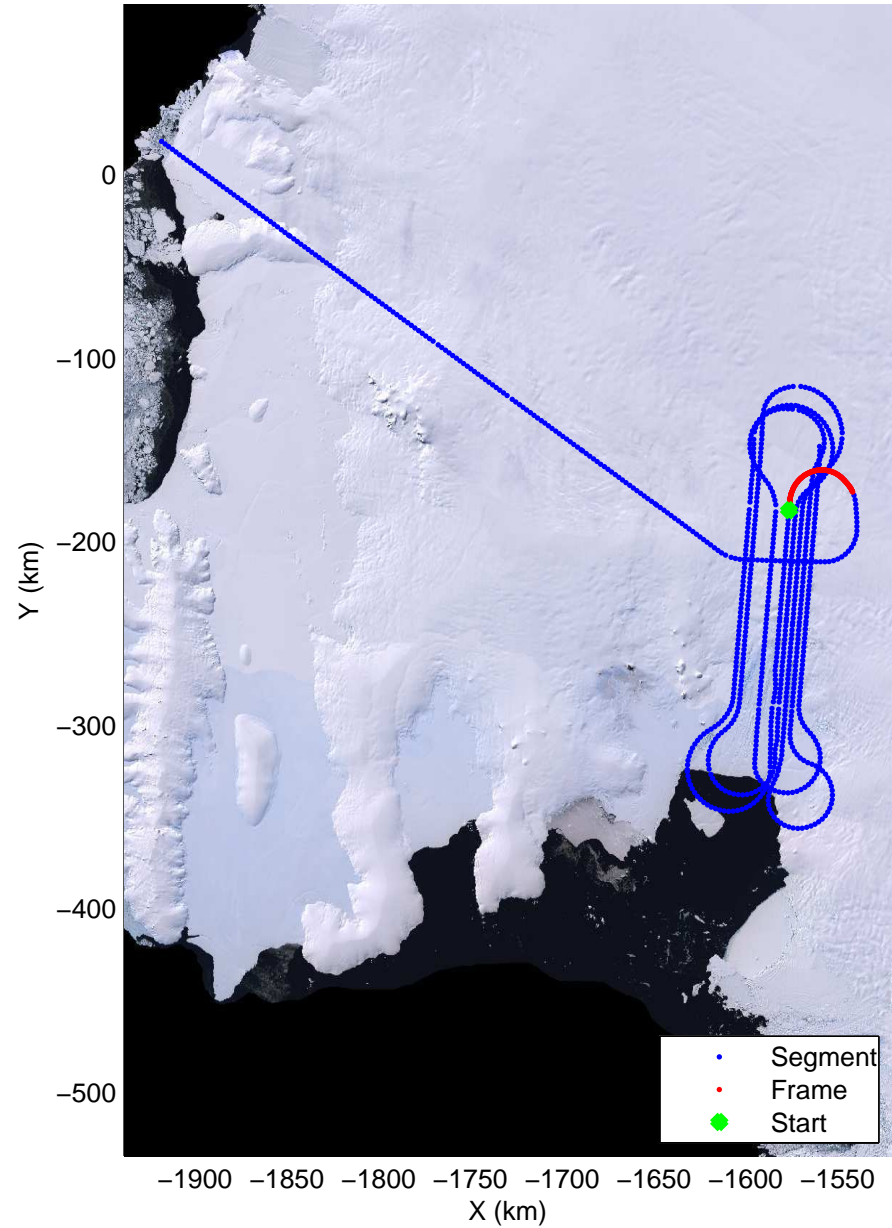

LVIS PIG
20091020_06_040
Polar Stereograph -71N/0E