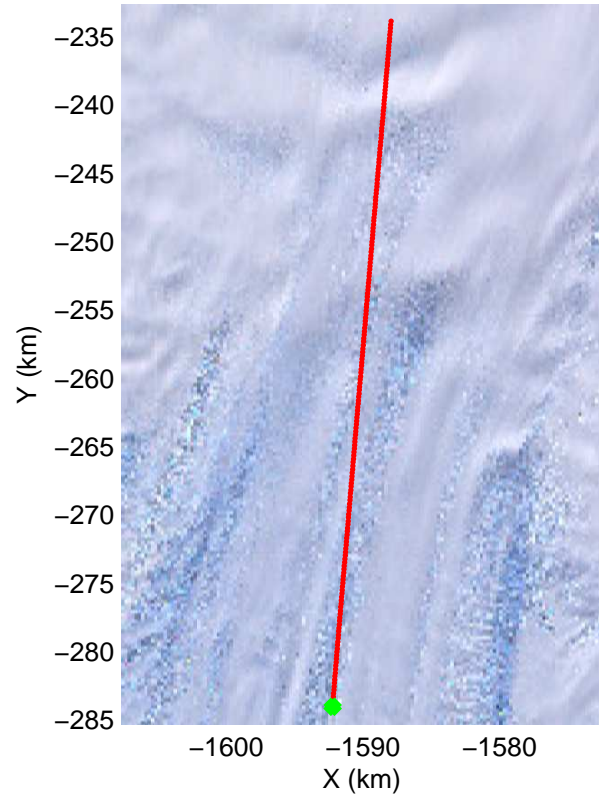

LVIS PIG
20091020_05_001
Polar Stereograph -71N/0E

mcords 2009_Antarctica_DC8: "LVIS PIG" 20091020_05_001: 16:24:45.5 to 16:28:36.0 GPS

mcords 2009_Antarctica_DC8: "LVIS PIG" 20091020_05_001: 16:24:45.5 to 16:28:36.0 GPS

LVIS PIG
20091020_05_002
Polar Stereograph -71N/0E

mcords 2009_Antarctica_DC8: "LVIS PIG" 20091020_05_002: 16:28:27.5 to 16:32:09.3 GPS

mcords 2009_Antarctica_DC8: "LVIS PIG" 20091020_05_002: 16:28:27.5 to 16:32:09.3 GPS

LVIS PIG
20091020_05_003
Polar Stereograph -71N/0E

mcords 2009_Antarctica_DC8: "LVIS PIG" 20091020_05_003: 16:32:01.2 to 16:33:22.2 GPS

mcords 2009_Antarctica_DC8: "LVIS PIG" 20091020_05_003: 16:32:01.2 to 16:33:22.2 GPS