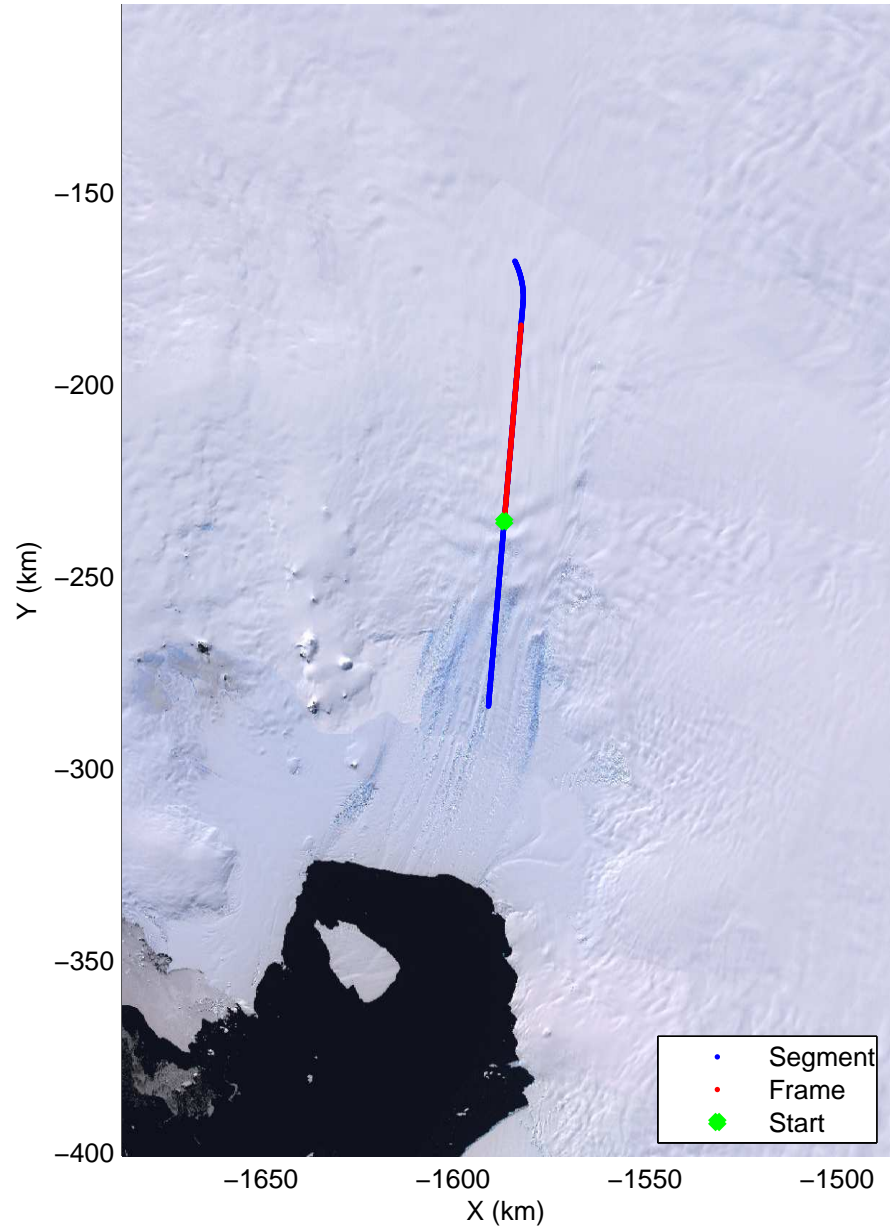

LVIS PIG
20091020_05_001
Polar Stereograph -71N/0E

mcords 2009_Antarctica_DC8: "LVIS PIG" 20091020_05_001: 16:24:45.5 to 16:28:36.0 GPS

mcords 2009_Antarctica_DC8: "LVIS PIG" 20091020_05_001: 16:24:45.5 to 16:28:36.0 GPS

LVIS PIG
20091020_05_002
Polar Stereograph -71N/0E

mcords 2009_Antarctica_DC8: "LVIS PIG" 20091020_05_002: 16:28:27.5 to 16:32:09.3 GPS

mcords 2009_Antarctica_DC8: "LVIS PIG" 20091020_05_002: 16:28:27.5 to 16:32:09.3 GPS

LVIS PIG
20091020_05_003
Polar Stereograph -71N/0E

mcords 2009_Antarctica_DC8: "LVIS PIG" 20091020_05_003: 16:32:01.2 to 16:33:22.2 GPS

mcords 2009_Antarctica_DC8: "LVIS PIG" 20091020_05_003: 16:32:01.2 to 16:33:22.2 GPS