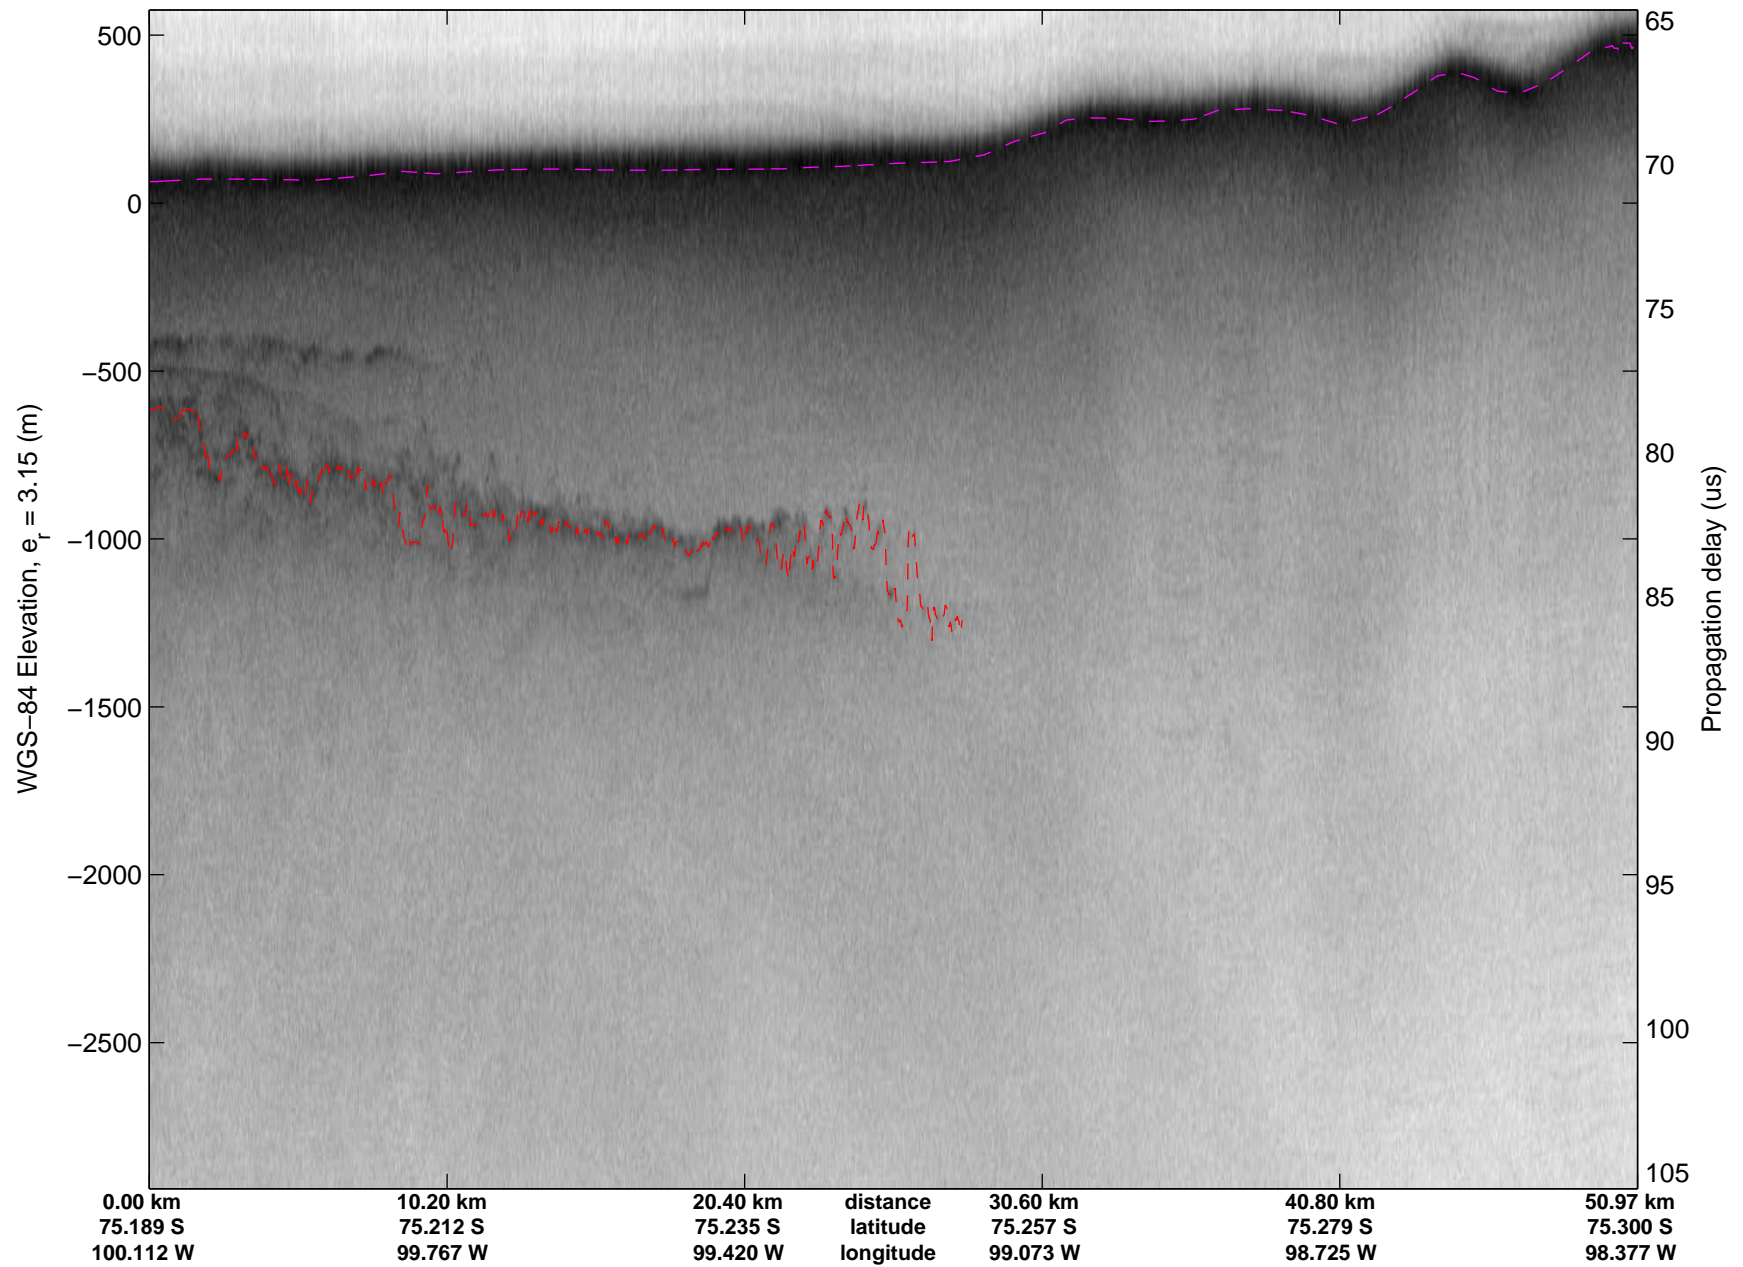

LVIS PIG
20091020_05_001
Polar Stereograph -71N/0E

mcords 2009_Antarctica_DC8: "LVIS PIG" 20091020_05_001: 16:24:45.5 to 16:28:36.0 GPS

mcords 2009_Antarctica_DC8: "LVIS PIG" 20091020_05_001: 16:24:45.5 to 16:28:36.0 GPS

LVIS PIG
20091020_05_002
Polar Stereograph -71N/0E

mcords 2009_Antarctica_DC8: "LVIS PIG" 20091020_05_002: 16:28:27.5 to 16:32:09.3 GPS

mcords 2009_Antarctica_DC8: "LVIS PIG" 20091020_05_002: 16:28:27.5 to 16:32:09.3 GPS

LVIS PIG
20091020_05_003
Polar Stereograph -71N/0E

mcords 2009_Antarctica_DC8: "LVIS PIG" 20091020_05_003: 16:32:01.2 to 16:33:22.2 GPS

mcords 2009_Antarctica_DC8: "LVIS PIG" 20091020_05_003: 16:32:01.2 to 16:33:22.2 GPS