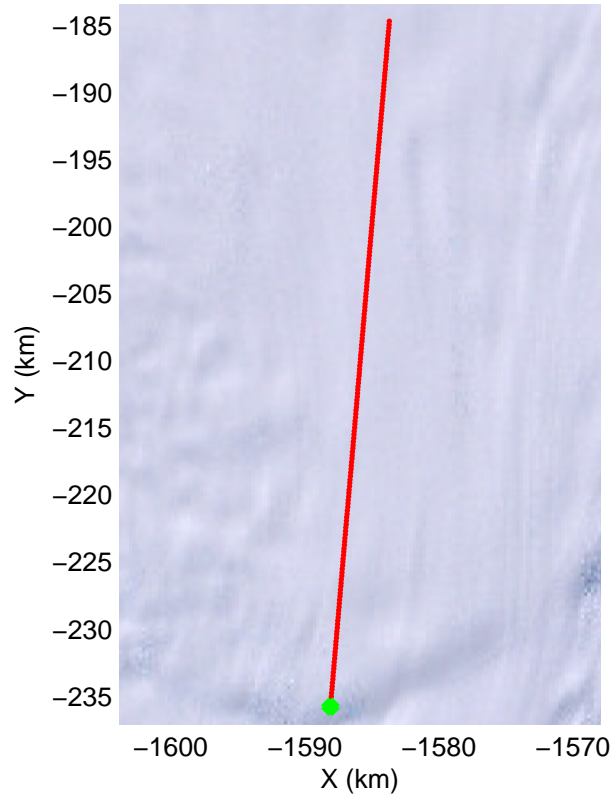

LVIS PIG
20091020_05_001
Polar Stereograph -71N/0E

mcords 2009_Antarctica_DC8: "LVIS PIG" 20091020_05_001: 16:24:45.5 to 16:28:36.0 GPS

mcords 2009_Antarctica_DC8: "LVIS PIG" 20091020_05_001: 16:24:45.5 to 16:28:36.0 GPS

LVIS PIG
20091020_05_002
Polar Stereograph -71N/0E

mcords 2009_Antarctica_DC8: "LVIS PIG" 20091020_05_002: 16:28:27.5 to 16:32:09.3 GPS

mcords 2009_Antarctica_DC8: "LVIS PIG" 20091020_05_002: 16:28:27.5 to 16:32:09.3 GPS

LVIS PIG
20091020_05_003
Polar Stereograph -71N/0E

mcords 2009_Antarctica_DC8: "LVIS PIG" 20091020_05_003: 16:32:01.2 to 16:33:22.2 GPS

mcords 2009_Antarctica_DC8: "LVIS PIG" 20091020_05_003: 16:32:01.2 to 16:33:22.2 GPS