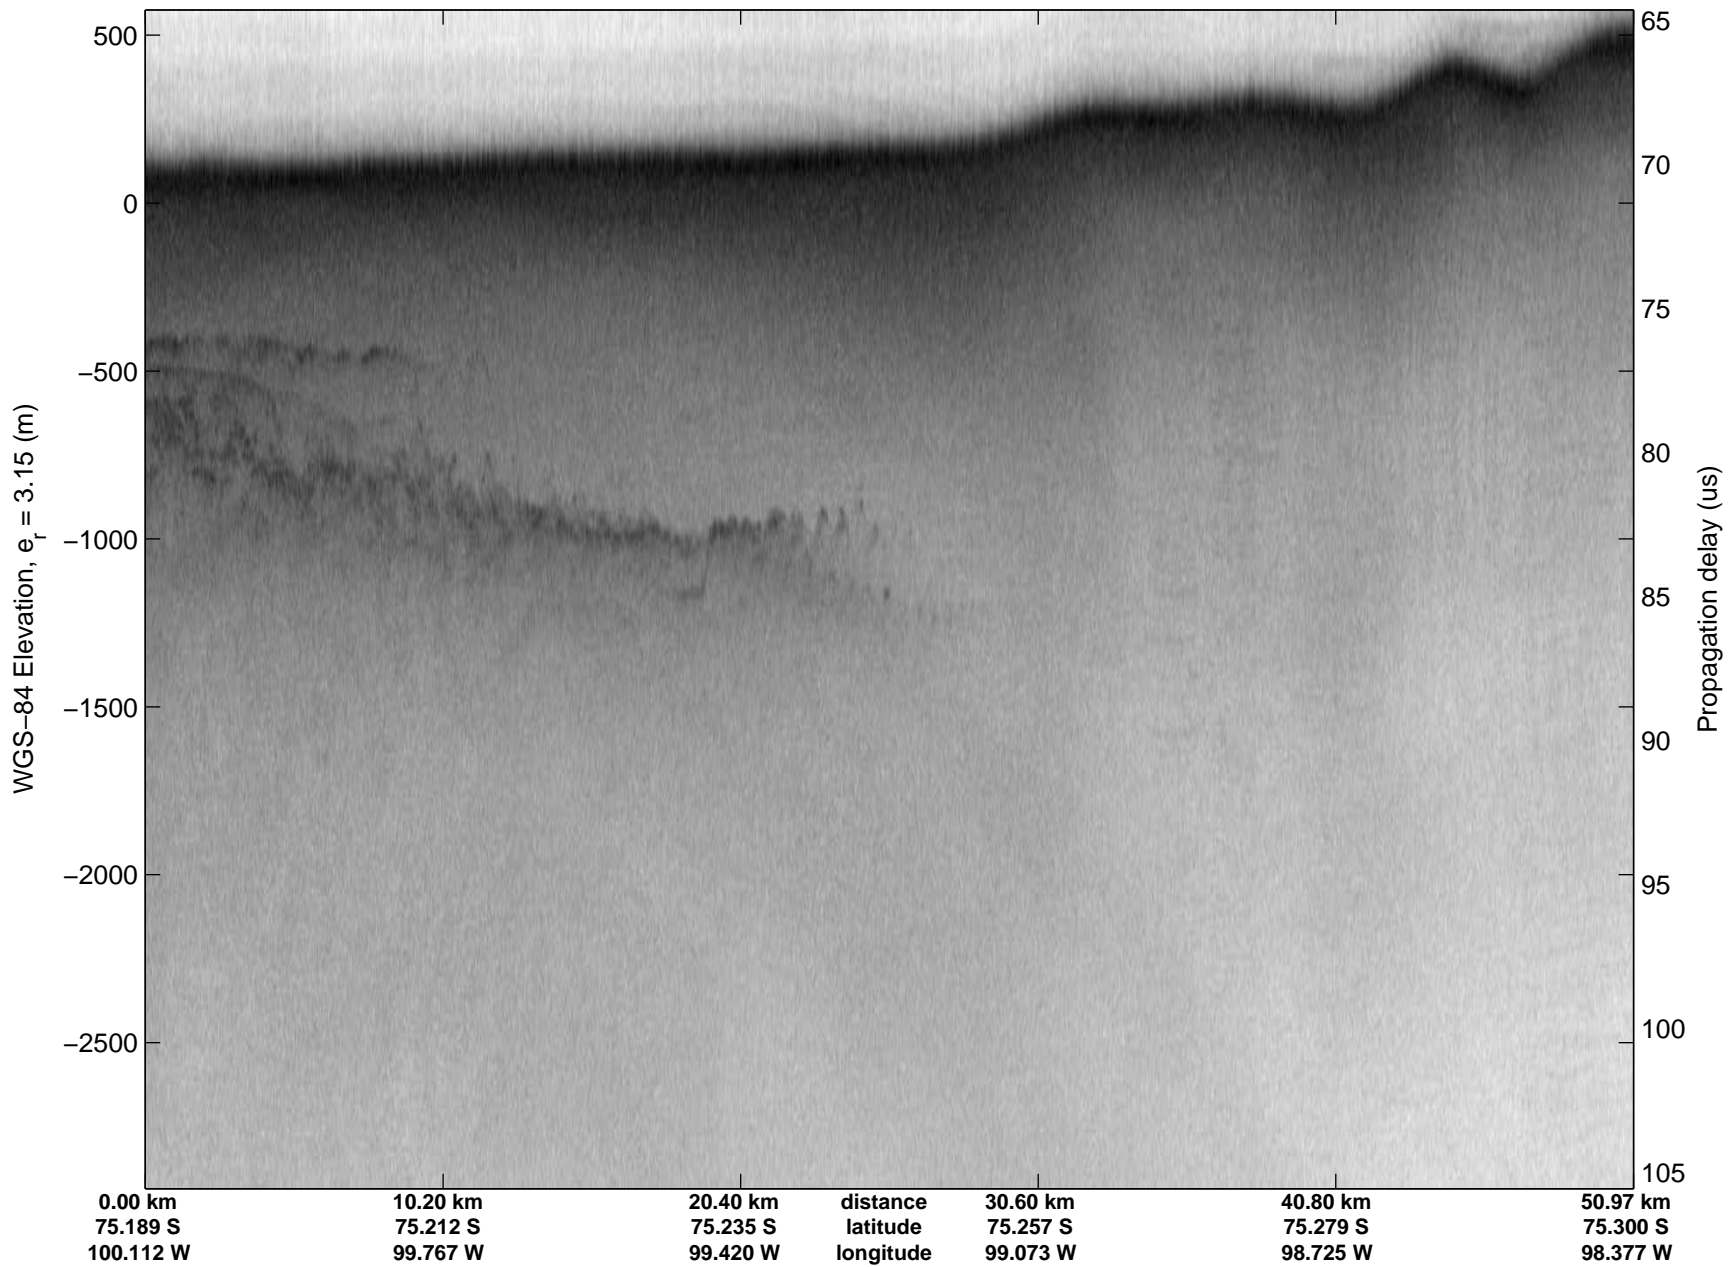

LVIS PIG
20091020_05_001
Polar Stereograph -71N/0E

mcords 2009_Antarctica_DC8: "LVIS PIG" 20091020_05_001: 16:24:45.5 to 16:28:36.0 GPS

mcords 2009_Antarctica_DC8: "LVIS PIG" 20091020_05_001: 16:24:45.5 to 16:28:36.0 GPS

LVIS PIG
20091020_05_002
Polar Stereograph -71N/0E

mcords 2009_Antarctica_DC8: "LVIS PIG" 20091020_05_002: 16:28:27.5 to 16:32:09.3 GPS

mcords 2009_Antarctica_DC8: "LVIS PIG" 20091020_05_002: 16:28:27.5 to 16:32:09.3 GPS

LVIS PIG
20091020_05_003
Polar Stereograph -71N/0E

mcords 2009_Antarctica_DC8: "LVIS PIG" 20091020_05_003: 16:32:01.2 to 16:33:22.2 GPS

mcords 2009_Antarctica_DC8: "LVIS PIG" 20091020_05_003: 16:32:01.2 to 16:33:22.2 GPS