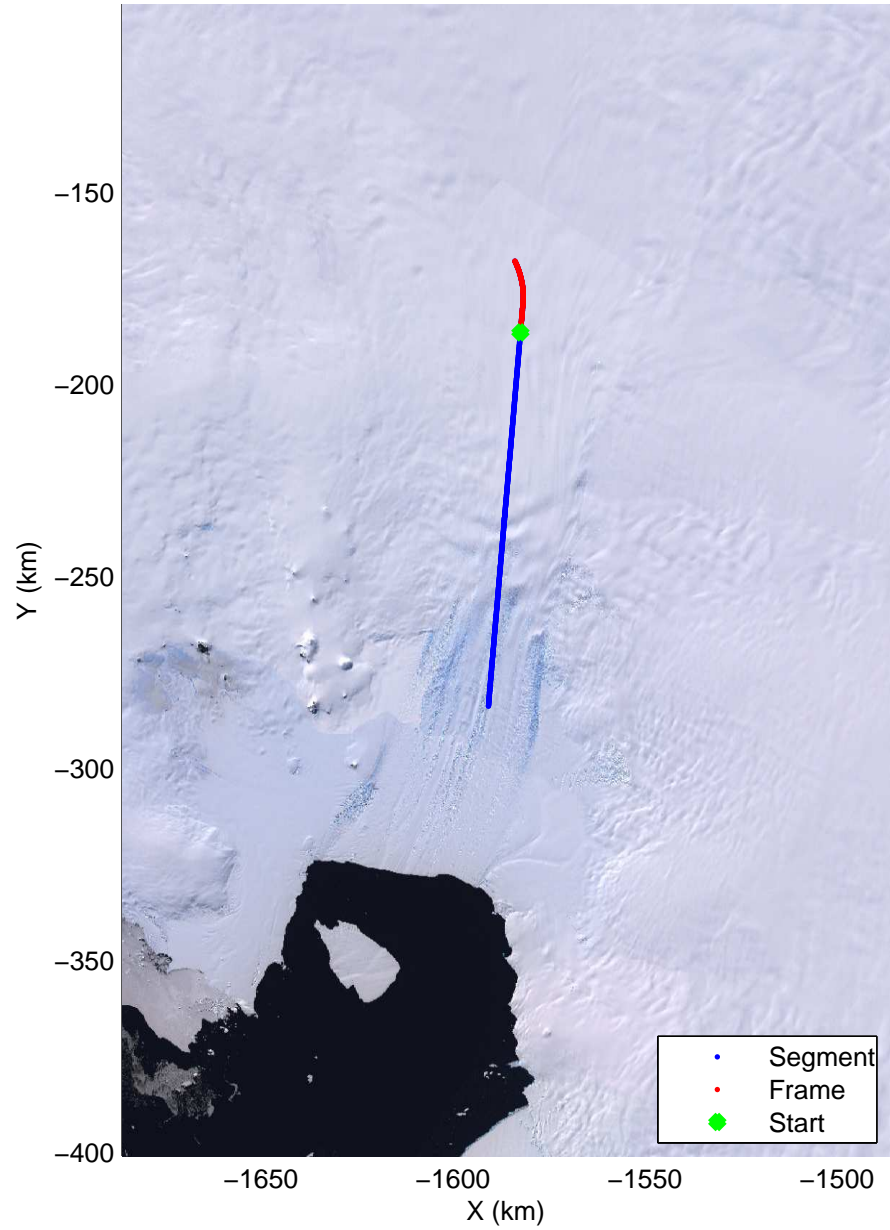

LVIS PIG
20091020_05_001
Polar Stereograph -71N/0E

mcords 2009_Antarctica_DC8: "LVIS PIG" 20091020_05_001: 16:24:45.5 to 16:28:36.0 GPS

mcords 2009_Antarctica_DC8: "LVIS PIG" 20091020_05_001: 16:24:45.5 to 16:28:36.0 GPS

LVIS PIG
20091020_05_002
Polar Stereograph -71N/0E

mcords 2009_Antarctica_DC8: "LVIS PIG" 20091020_05_002: 16:28:27.5 to 16:32:09.3 GPS

mcords 2009_Antarctica_DC8: "LVIS PIG" 20091020_05_002: 16:28:27.5 to 16:32:09.3 GPS

LVIS PIG
20091020_05_003
Polar Stereograph -71N/0E

mcords 2009_Antarctica_DC8: "LVIS PIG" 20091020_05_003: 16:32:01.2 to 16:33:22.2 GPS

mcords 2009_Antarctica_DC8: "LVIS PIG" 20091020_05_003: 16:32:01.2 to 16:33:22.2 GPS