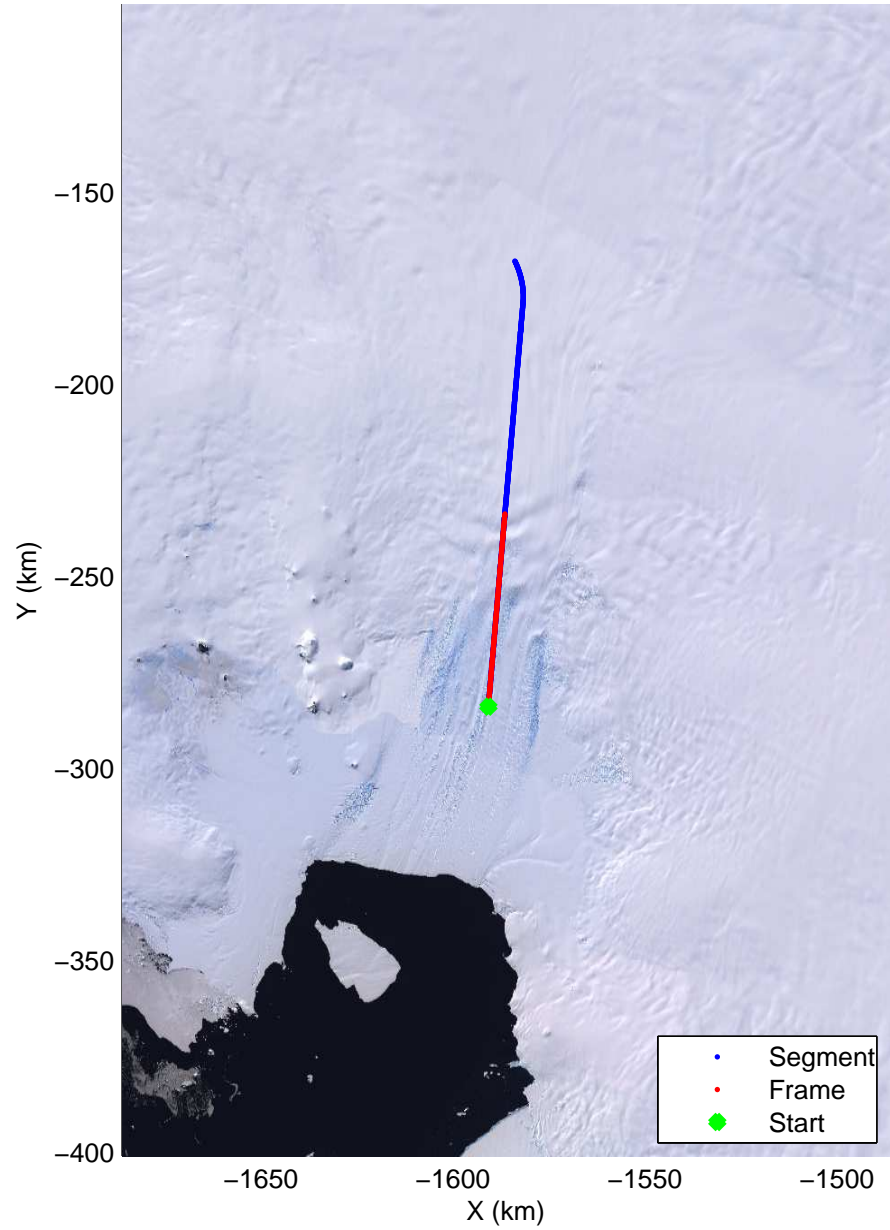

LVIS PIG
20091020_05_001
Polar Stereograph -71N/0E

mcords 2009_Antarctica_DC8: "LVIS PIG" 20091020_05_001: 16:24:45.5 to 16:28:36.0 GPS

mcords 2009_Antarctica_DC8: "LVIS PIG" 20091020_05_001: 16:24:45.5 to 16:28:36.0 GPS

LVIS PIG
20091020_05_002
Polar Stereograph -71N/0E

mcords 2009_Antarctica_DC8: "LVIS PIG" 20091020_05_002: 16:28:27.5 to 16:32:09.3 GPS

mcords 2009_Antarctica_DC8: "LVIS PIG" 20091020_05_002: 16:28:27.5 to 16:32:09.3 GPS

LVIS PIG
20091020_05_003
Polar Stereograph -71N/0E

mcords 2009_Antarctica_DC8: "LVIS PIG" 20091020_05_003: 16:32:01.2 to 16:33:22.2 GPS

mcords 2009_Antarctica_DC8: "LVIS PIG" 20091020_05_003: 16:32:01.2 to 16:33:22.2 GPS