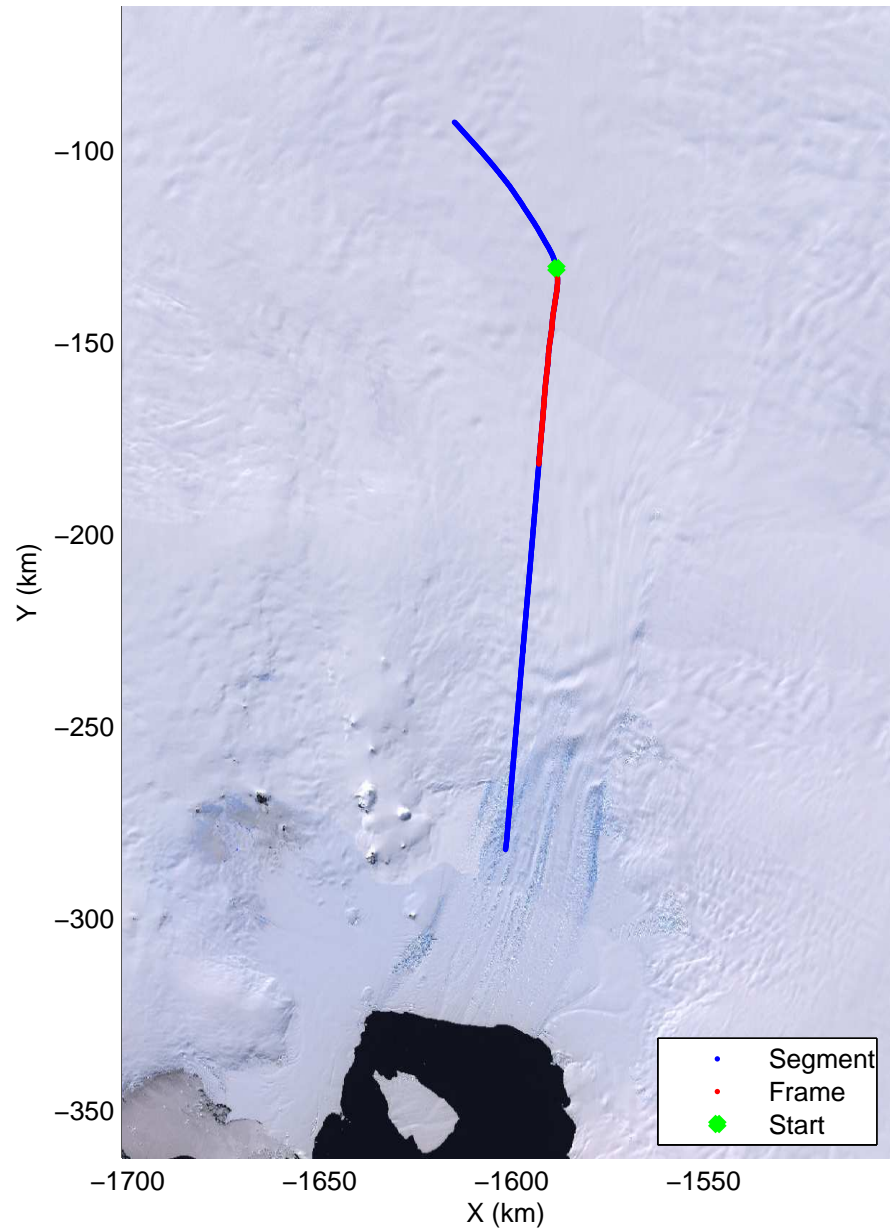

mcords 2009_Antarctica_DC8: "LVIS PIG" 20091020_04_001: 15:56:50.0 to 16:00:50.2 GPS

mcords 2009_Antarctica_DC8: "LVIS PIG" 20091020_04_001: 15:56:50.0 to 16:00:50.2 GPS

LVIS PIG
20091020_04_002
Polar Stereograph -71N/0E

mcords 2009_Antarctica_DC8: "LVIS PIG" 20091020_04_002: 16:00:41.2 to 16:04:36.8 GPS

mcords 2009_Antarctica_DC8: "LVIS PIG" 20091020_04_002: 16:00:41.2 to 16:04:36.8 GPS

LVIS PIG
20091020_04_003
Polar Stereograph -71N/0E

mcords 2009_Antarctica_DC8: "LVIS PIG" 20091020_04_003: 16:04:28.2 to 16:08:14.1 GPS

mcords 2009_Antarctica_DC8: "LVIS PIG" 20091020_04_003: 16:04:28.2 to 16:08:14.1 GPS

LVIS PIG
20091020_04_004
Polar Stereograph -71N/0E

mcords 2009_Antarctica_DC8: "LVIS PIG" 20091020_04_004: 16:08:05.9 to 16:11:55.8 GPS

mcords 2009_Antarctica_DC8: "LVIS PIG" 20091020_04_004: 16:08:05.9 to 16:11:55.8 GPS