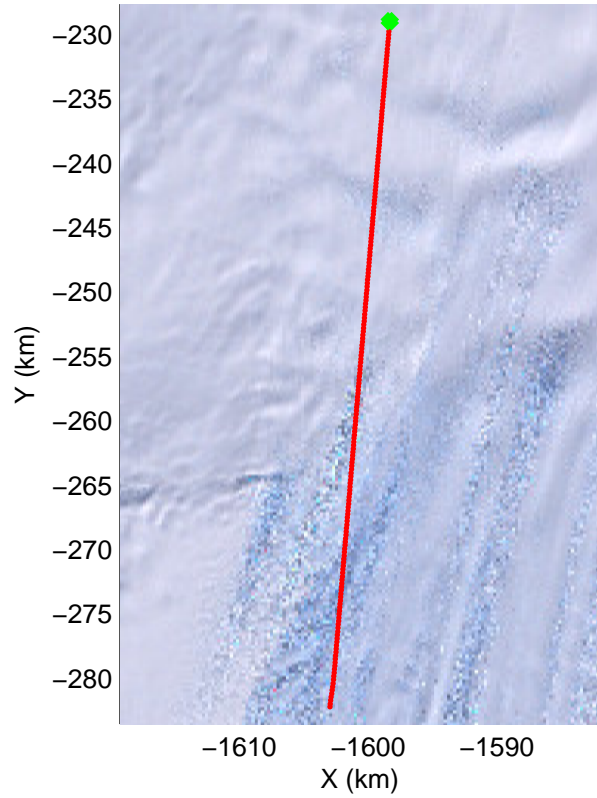

mcords 2009_Antarctica_DC8: "LVIS PIG" 20091020_04_003: 16:04:28.2 to 16:08:14.1 GPS

mcords 2009_Antarctica_DC8: "LVIS PIG" 20091020_04_003: 16:04:28.2 to 16:08:14.1 GPS

LVIS PIG
20091020_04_004
Polar Stereograph -71N/0E