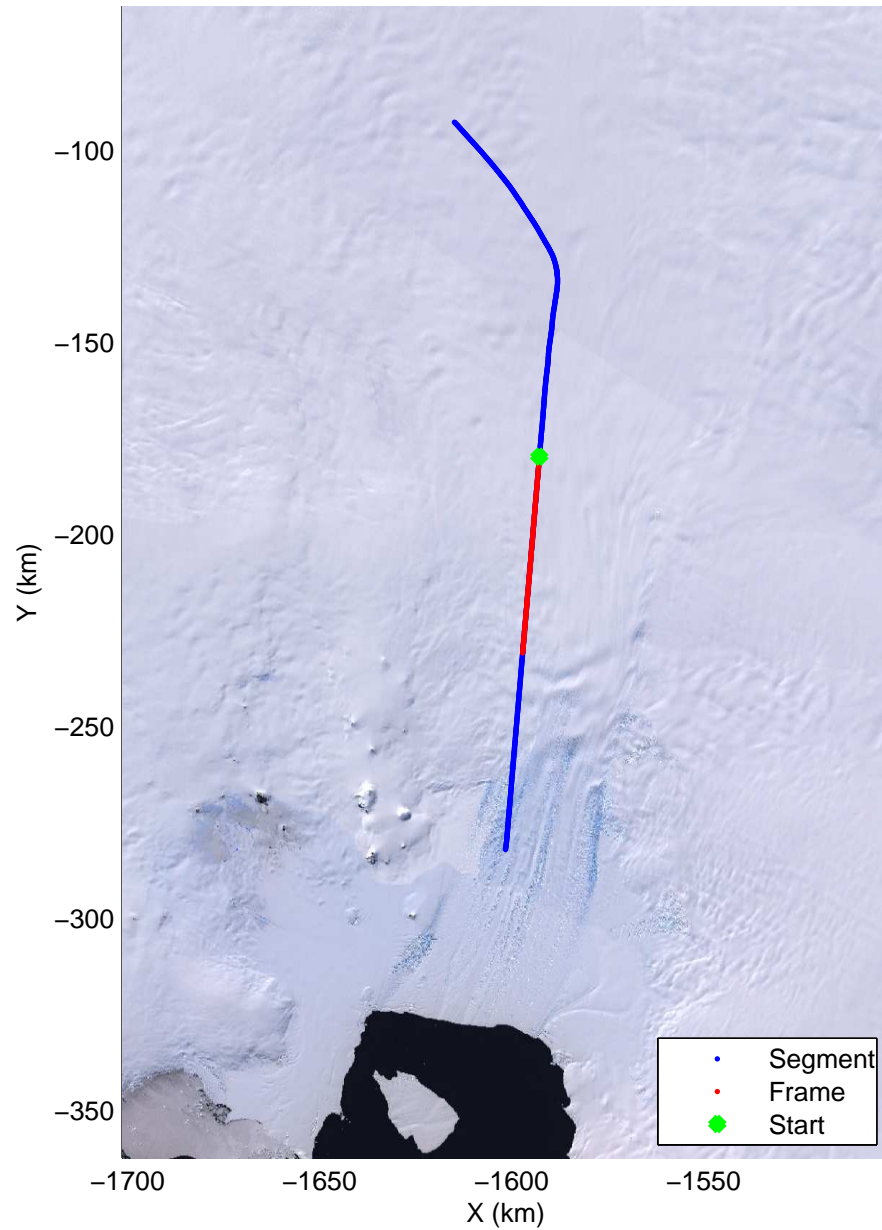

mcords 2009_Antarctica_DC8: "LVIS PIG" 20091020_04_001: 15:56:50.0 to 16:00:50.2 GPS

mcords 2009_Antarctica_DC8: "LVIS PIG" 20091020_04_001: 15:56:50.0 to 16:00:50.2 GPS

LVIS PIG
20091020_04_002
Polar Stereograph -71N/0E

mcords 2009_Antarctica_DC8: "LVIS PIG" 20091020_04_002: 16:00:41.2 to 16:04:36.8 GPS

mcords 2009_Antarctica_DC8: "LVIS PIG" 20091020_04_002: 16:00:41.2 to 16:04:36.8 GPS

LVIS PIG
20091020_04_003
Polar Stereograph -71N/0E

mcords 2009_Antarctica_DC8: "LVIS PIG" 20091020_04_003: 16:04:28.2 to 16:08:14.1 GPS

mcords 2009_Antarctica_DC8: "LVIS PIG" 20091020_04_003: 16:04:28.2 to 16:08:14.1 GPS

LVIS PIG
20091020_04_004
Polar Stereograph -71N/0E