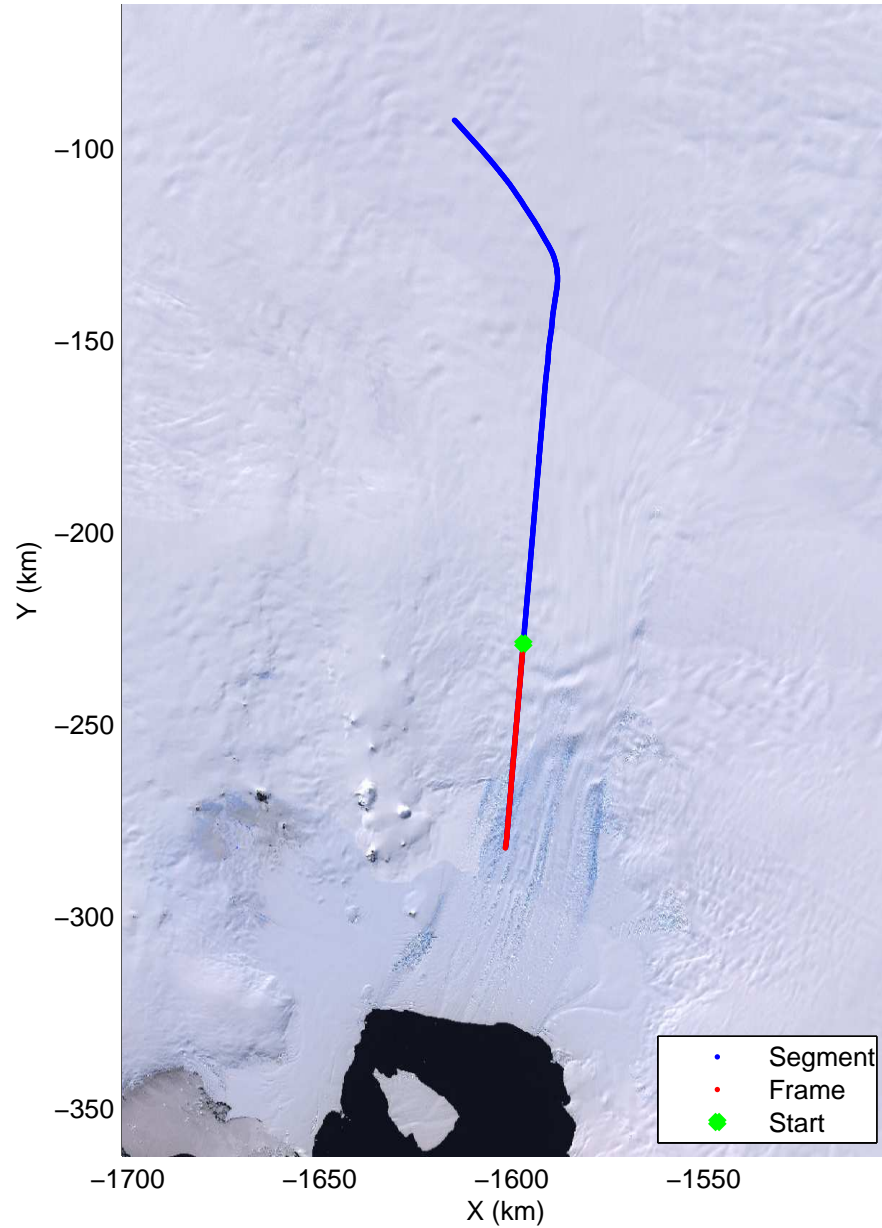

mcords 2009_Antarctica_DC8: "LVIS PIG" 20091020_04_003: 16:04:28.2 to 16:08:14.1 GPS

mcords 2009_Antarctica_DC8: "LVIS PIG" 20091020_04_003: 16:04:28.2 to 16:08:14.1 GPS

LVIS PIG
20091020_04_004
Polar Stereograph -71N/0E