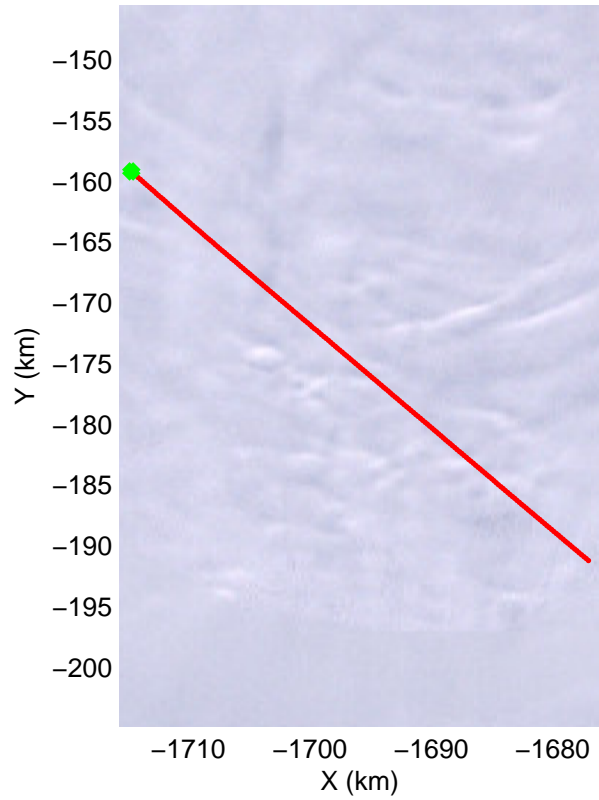

LVIS PIG
20091020_01_001
Polar Stereograph -71N/0E

mcords 2009_Antarctica_DC8: "LVIS PIG" 20091020_01_001: 15:11:33.9 to 15:15:15.1 GPS

mcords 2009_Antarctica_DC8: "LVIS PIG" 20091020_01_001: 15:11:33.9 to 15:15:15.1 GPS

LVIS PIG
20091020_01_002
Polar Stereograph -71N/0E

mcords 2009_Antarctica_DC8: "LVIS PIG" 20091020_01_002: 15:15:15.3 to 15:18:55.7 GPS

mcords 2009_Antarctica_DC8: "LVIS PIG" 20091020_01_002: 15:15:15.3 to 15:18:55.7 GPS

LVIS PIG
20091020_01_003
Polar Stereograph -71N/0E

mcords 2009_Antarctica_DC8: "LVIS PIG" 20091020_01_003: 15:18:55.8 to 15:21:41.9 GPS

mcords 2009_Antarctica_DC8: "LVIS PIG" 20091020_01_003: 15:18:55.8 to 15:21:41.9 GPS