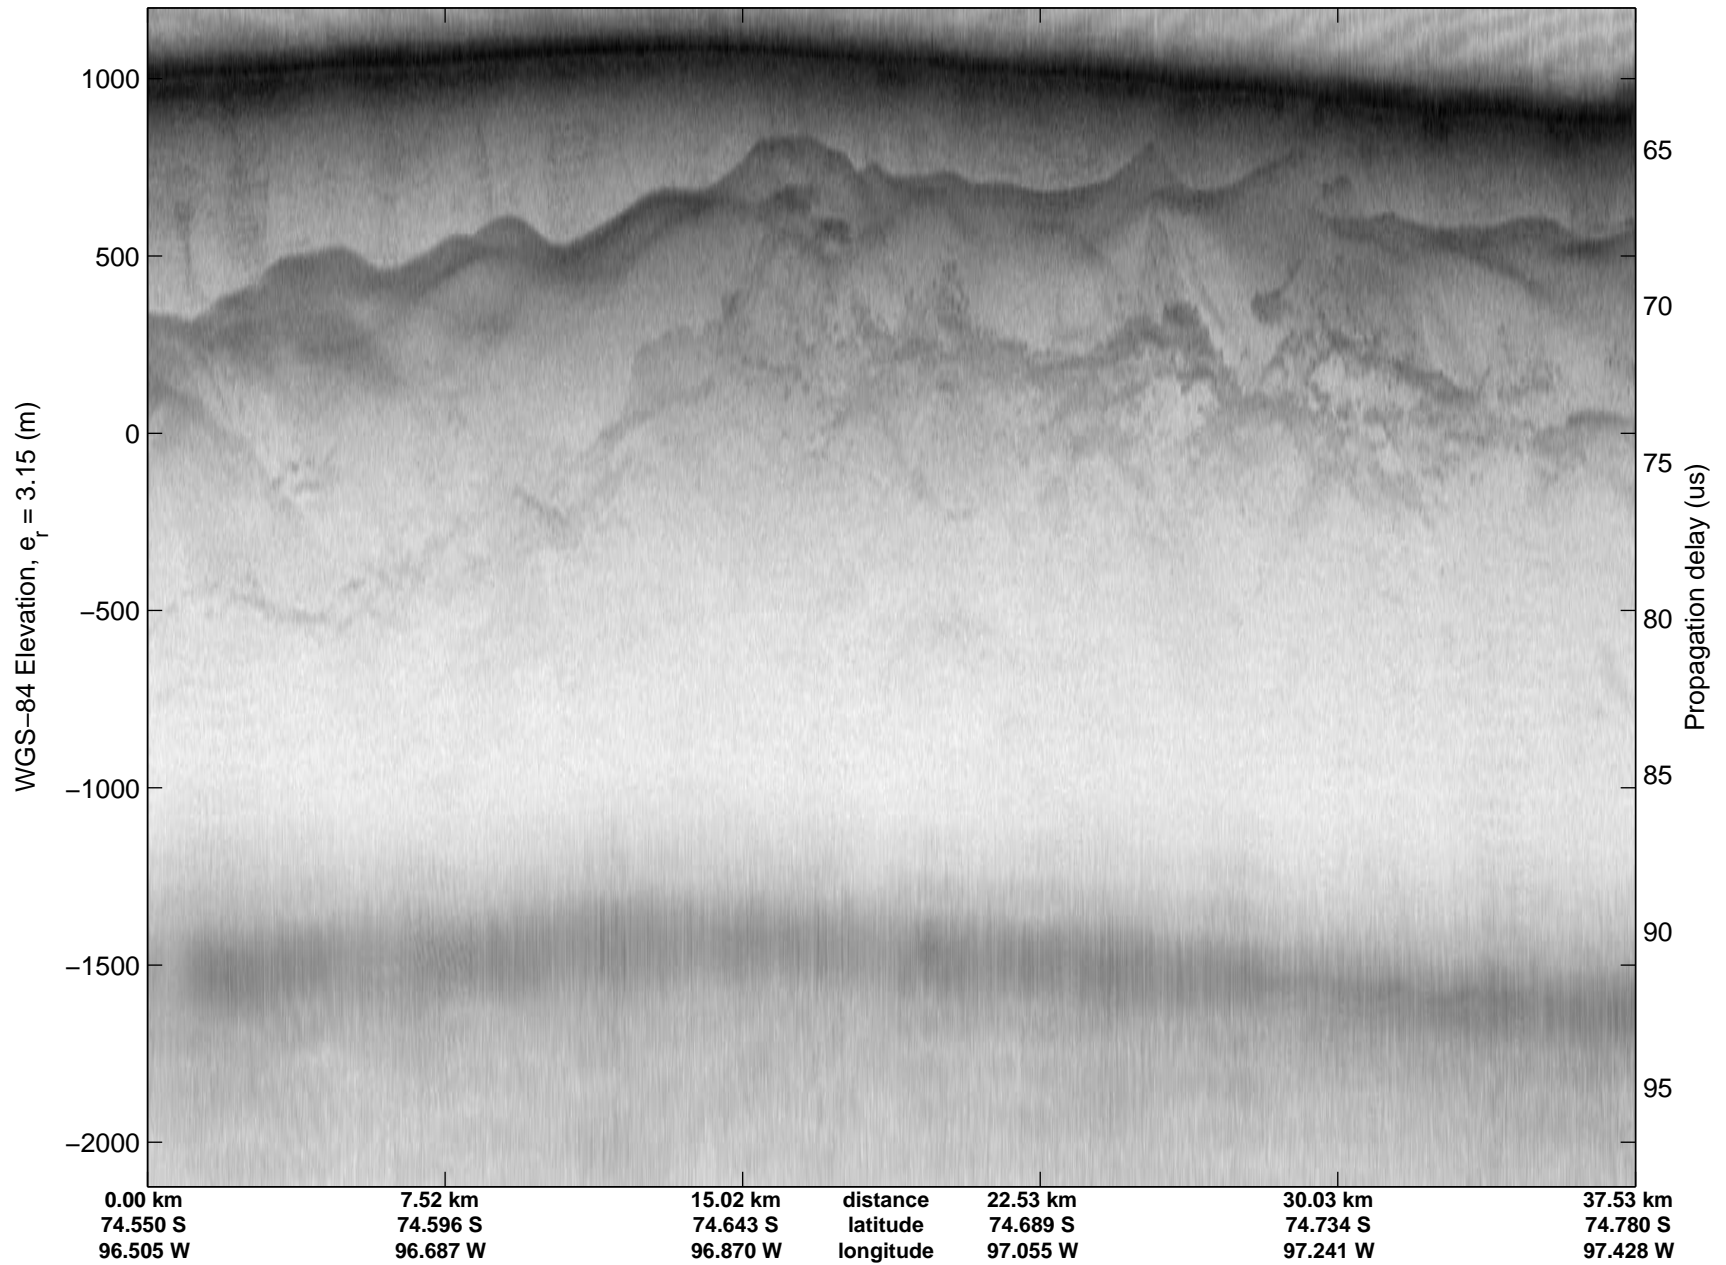

LVIS PIG
20091020_01_001
Polar Stereograph -71N/0E

mcords 2009_Antarctica_DC8: "LVIS PIG" 20091020_01_001: 15:11:33.9 to 15:15:15.1 GPS

mcords 2009_Antarctica_DC8: "LVIS PIG" 20091020_01_001: 15:11:33.9 to 15:15:15.1 GPS

LVIS PIG
20091020_01_002
Polar Stereograph -71N/0E

mcords 2009_Antarctica_DC8: "LVIS PIG" 20091020_01_002: 15:15:15.3 to 15:18:55.7 GPS

mcords 2009_Antarctica_DC8: "LVIS PIG" 20091020_01_002: 15:15:15.3 to 15:18:55.7 GPS

LVIS PIG
20091020_01_003
Polar Stereograph -71N/0E

mcords 2009_Antarctica_DC8: "LVIS PIG" 20091020_01_003: 15:18:55.8 to 15:21:41.9 GPS

mcords 2009_Antarctica_DC8: "LVIS PIG" 20091020_01_003: 15:18:55.8 to 15:21:41.9 GPS