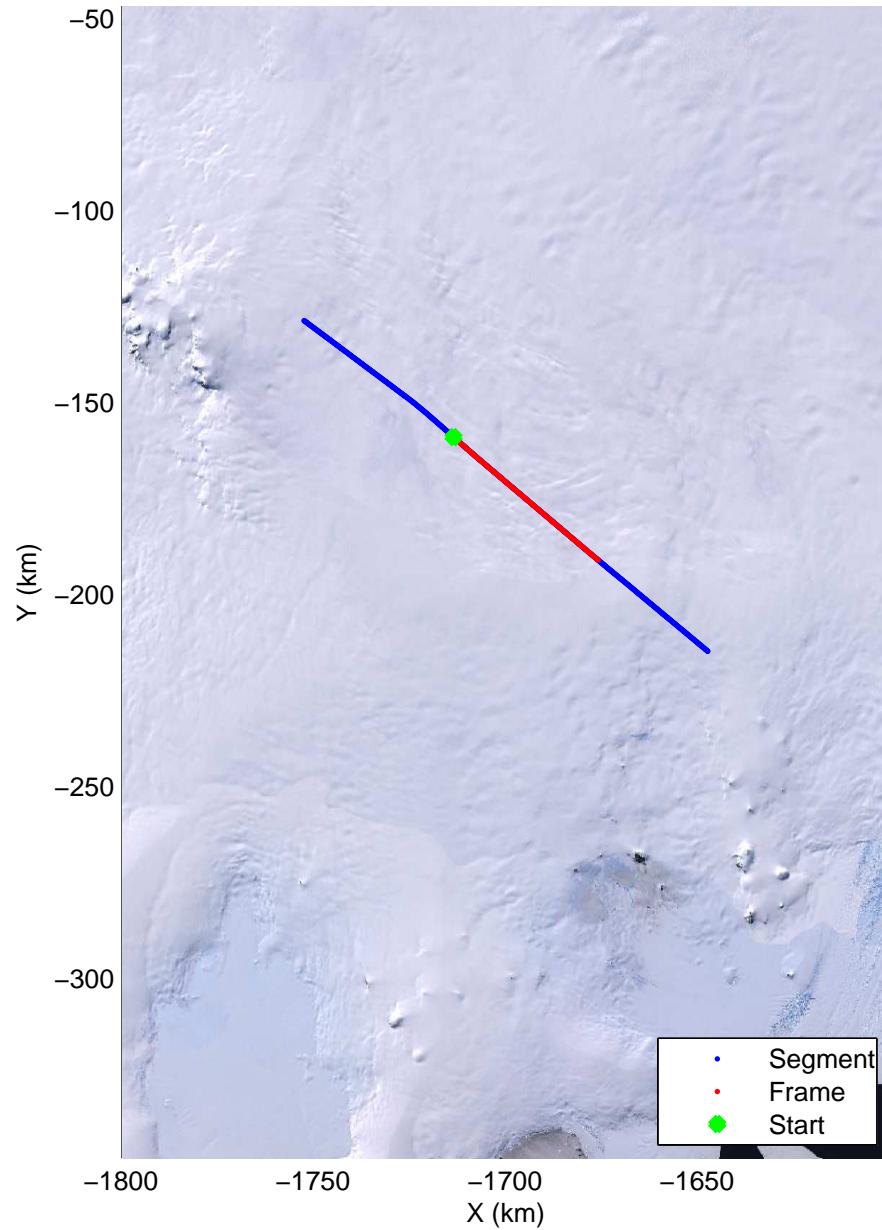

LVIS PIG
20091020_01_001
Polar Stereograph -71N/0E

mcords 2009_Antarctica_DC8: "LVIS PIG" 20091020_01_001: 15:11:33.9 to 15:15:15.1 GPS

mcords 2009_Antarctica_DC8: "LVIS PIG" 20091020_01_001: 15:11:33.9 to 15:15:15.1 GPS

LVIS PIG
20091020_01_002
Polar Stereograph -71N/0E

mcords 2009_Antarctica_DC8: "LVIS PIG" 20091020_01_002: 15:15:15.3 to 15:18:55.7 GPS

mcords 2009_Antarctica_DC8: "LVIS PIG" 20091020_01_002: 15:15:15.3 to 15:18:55.7 GPS

LVIS PIG
20091020_01_003
Polar Stereograph -71N/0E

mcords 2009_Antarctica_DC8: "LVIS PIG" 20091020_01_003: 15:18:55.8 to 15:21:41.9 GPS

mcords 2009_Antarctica_DC8: "LVIS PIG" 20091020_01_003: 15:18:55.8 to 15:21:41.9 GPS