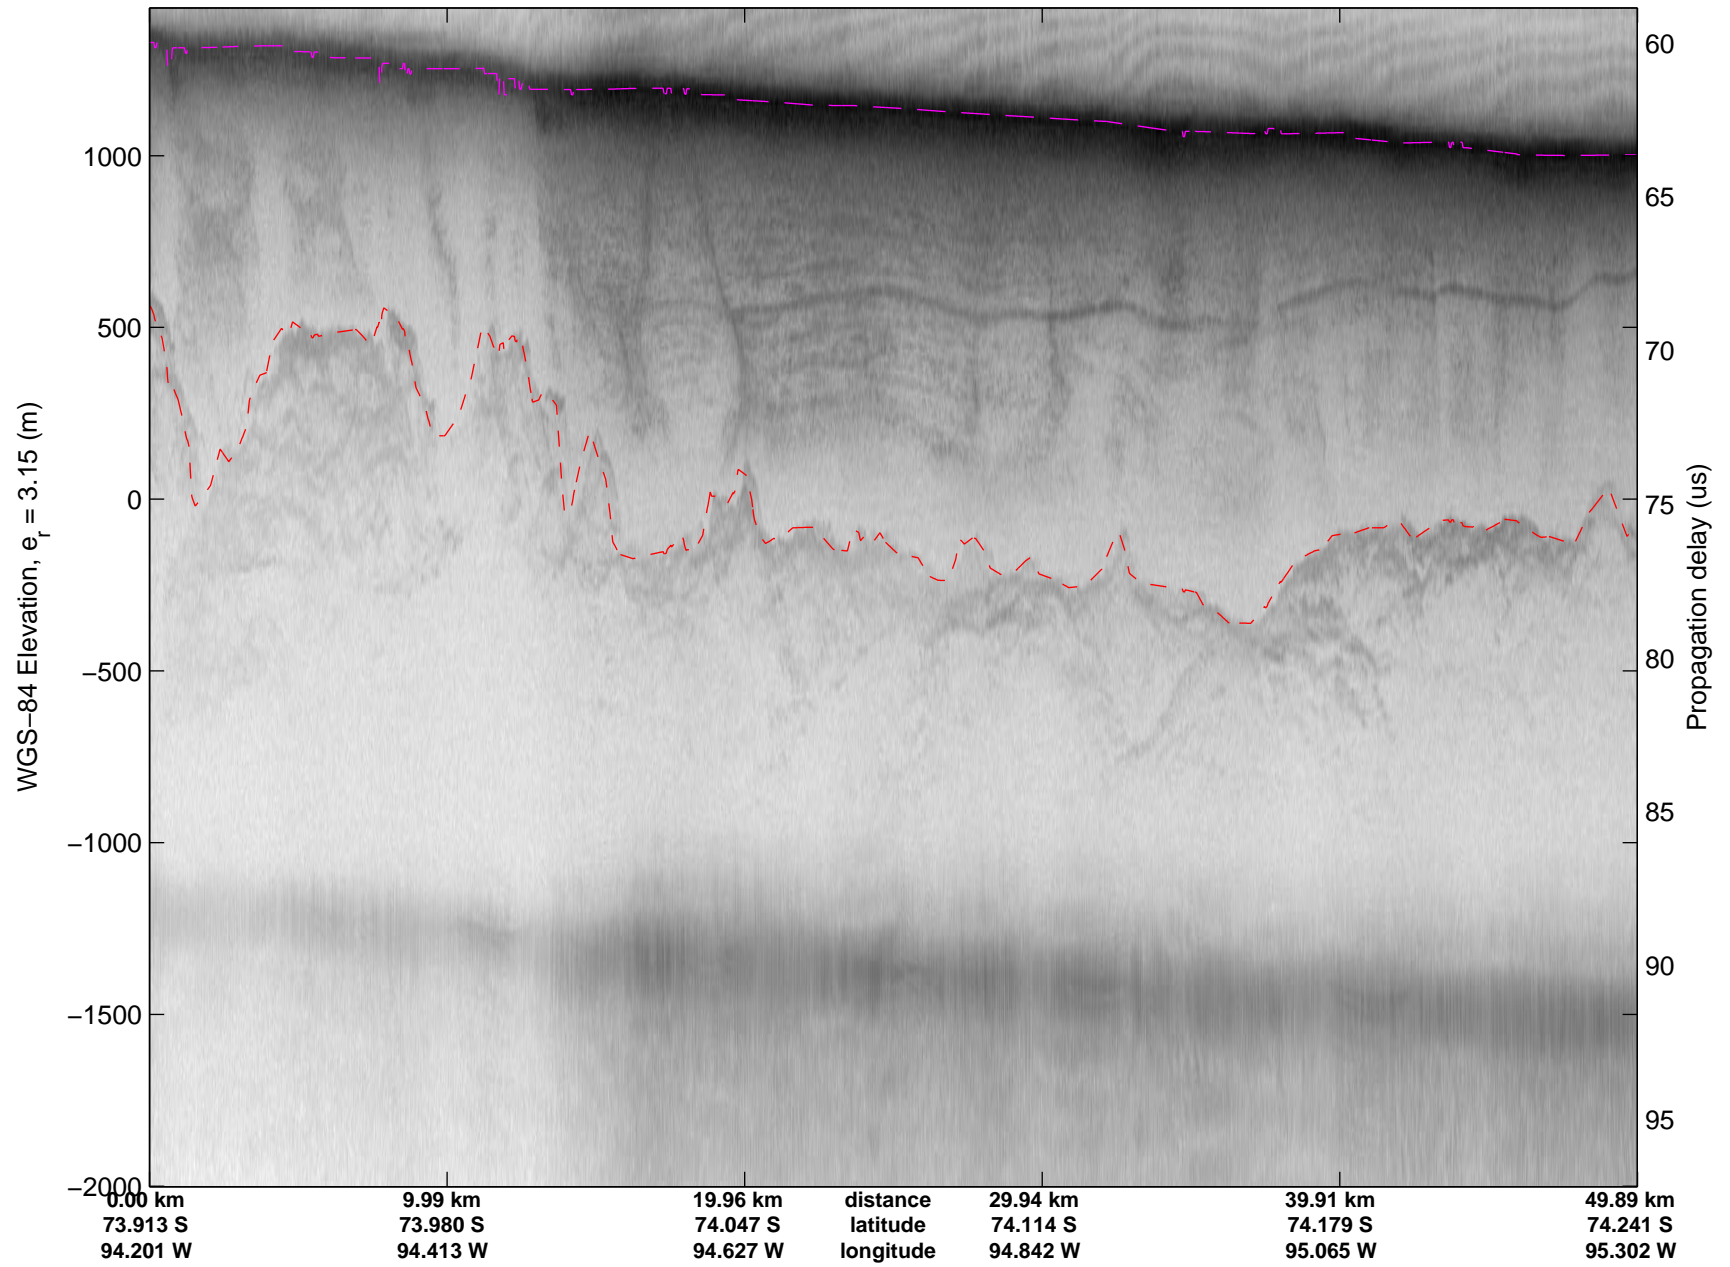

LVIS PIG
20091020_01_001
Polar Stereograph -71N/0E

mcords 2009_Antarctica_DC8: "LVIS PIG" 20091020_01_001: 15:11:33.9 to 15:15:15.1 GPS

mcords 2009_Antarctica_DC8: "LVIS PIG" 20091020_01_001: 15:11:33.9 to 15:15:15.1 GPS

LVIS PIG
20091020_01_002
Polar Stereograph -71N/0E

mcords 2009_Antarctica_DC8: "LVIS PIG" 20091020_01_002: 15:15:15.3 to 15:18:55.7 GPS

mcords 2009_Antarctica_DC8: "LVIS PIG" 20091020_01_002: 15:15:15.3 to 15:18:55.7 GPS

LVIS PIG
20091020_01_003
Polar Stereograph -71N/0E

mcords 2009_Antarctica_DC8: "LVIS PIG" 20091020_01_003: 15:18:55.8 to 15:21:41.9 GPS

mcords 2009_Antarctica_DC8: "LVIS PIG" 20091020_01_003: 15:18:55.8 to 15:21:41.9 GPS