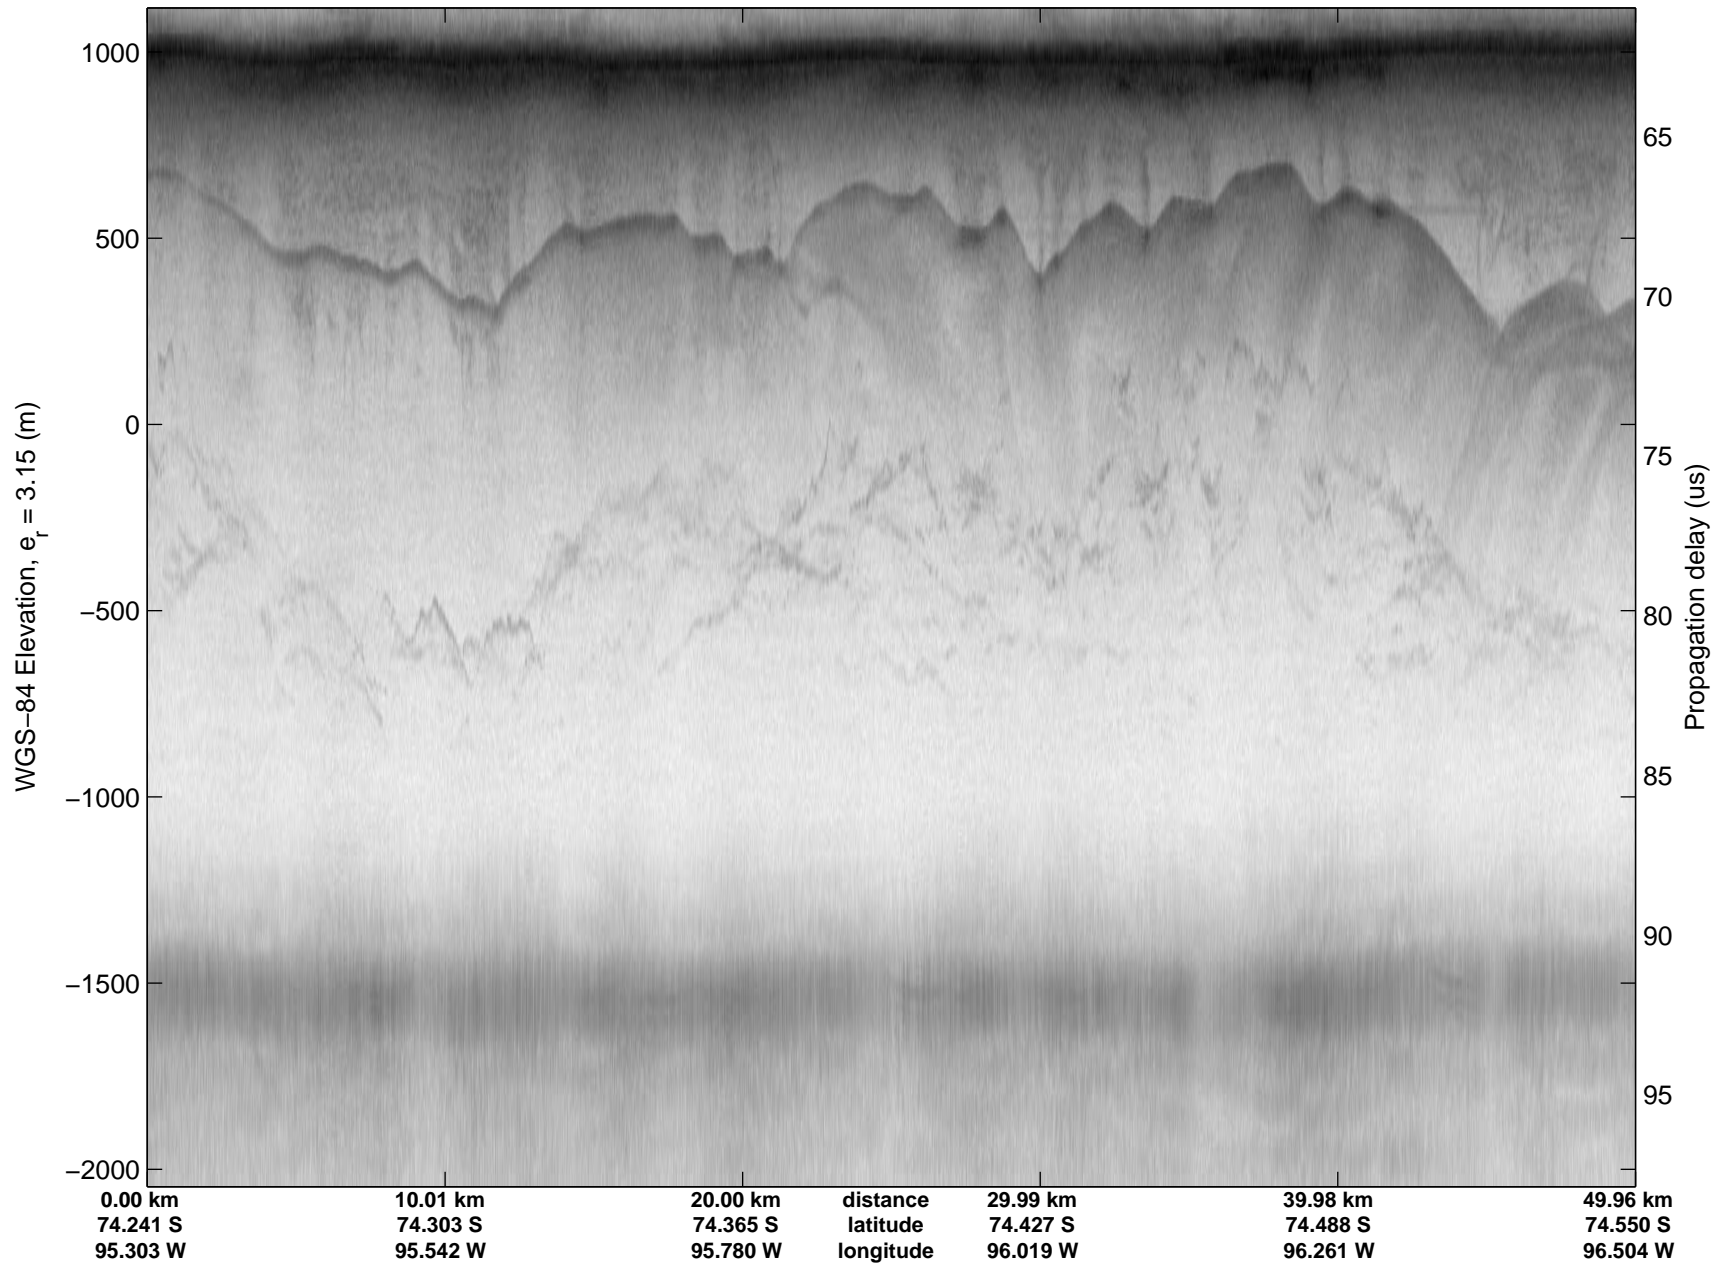

LVIS PIG
20091020_01_001
Polar Stereograph -71N/0E

mcords 2009_Antarctica_DC8: "LVIS PIG" 20091020_01_001: 15:11:33.9 to 15:15:15.1 GPS

mcords 2009_Antarctica_DC8: "LVIS PIG" 20091020_01_001: 15:11:33.9 to 15:15:15.1 GPS

LVIS PIG
20091020_01_002
Polar Stereograph -71N/0E

mcords 2009_Antarctica_DC8: "LVIS PIG" 20091020_01_002: 15:15:15.3 to 15:18:55.7 GPS

mcords 2009_Antarctica_DC8: "LVIS PIG" 20091020_01_002: 15:15:15.3 to 15:18:55.7 GPS

LVIS PIG
20091020_01_003
Polar Stereograph -71N/0E

mcords 2009_Antarctica_DC8: "LVIS PIG" 20091020_01_003: 15:18:55.8 to 15:21:41.9 GPS

mcords 2009_Antarctica_DC8: "LVIS PIG" 20091020_01_003: 15:18:55.8 to 15:21:41.9 GPS