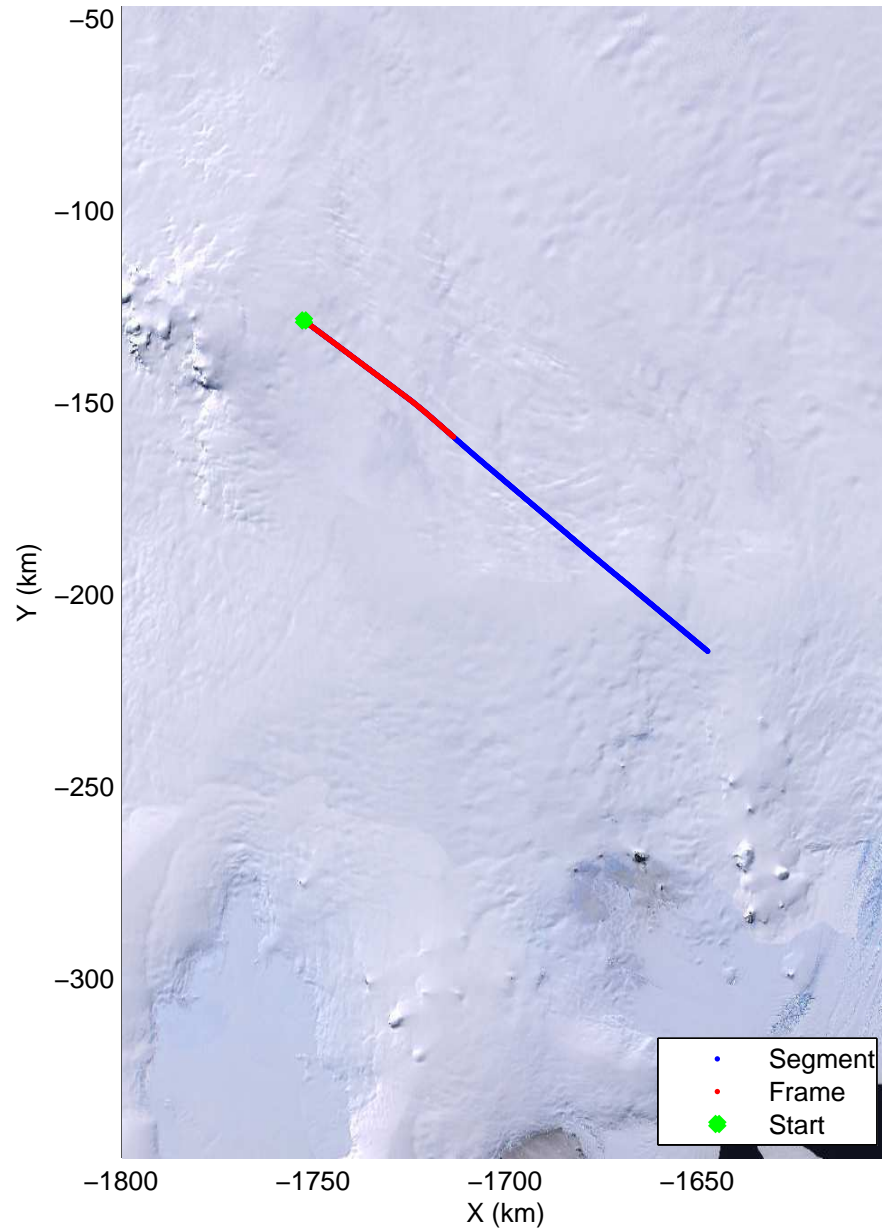

LVIS PIG
20091020_01_001
Polar Stereograph -71N/0E

mcords 2009_Antarctica_DC8: "LVIS PIG" 20091020_01_001: 15:11:33.9 to 15:15:15.1 GPS

mcords 2009_Antarctica_DC8: "LVIS PIG" 20091020_01_001: 15:11:33.9 to 15:15:15.1 GPS

LVIS PIG
20091020_01_002
Polar Stereograph -71N/0E

mcords 2009_Antarctica_DC8: "LVIS PIG" 20091020_01_002: 15:15:15.3 to 15:18:55.7 GPS

mcords 2009_Antarctica_DC8: "LVIS PIG" 20091020_01_002: 15:15:15.3 to 15:18:55.7 GPS

LVIS PIG
20091020_01_003
Polar Stereograph -71N/0E

mcords 2009_Antarctica_DC8: "LVIS PIG" 20091020_01_003: 15:18:55.8 to 15:21:41.9 GPS

mcords 2009_Antarctica_DC8: "LVIS PIG" 20091020_01_003: 15:18:55.8 to 15:21:41.9 GPS