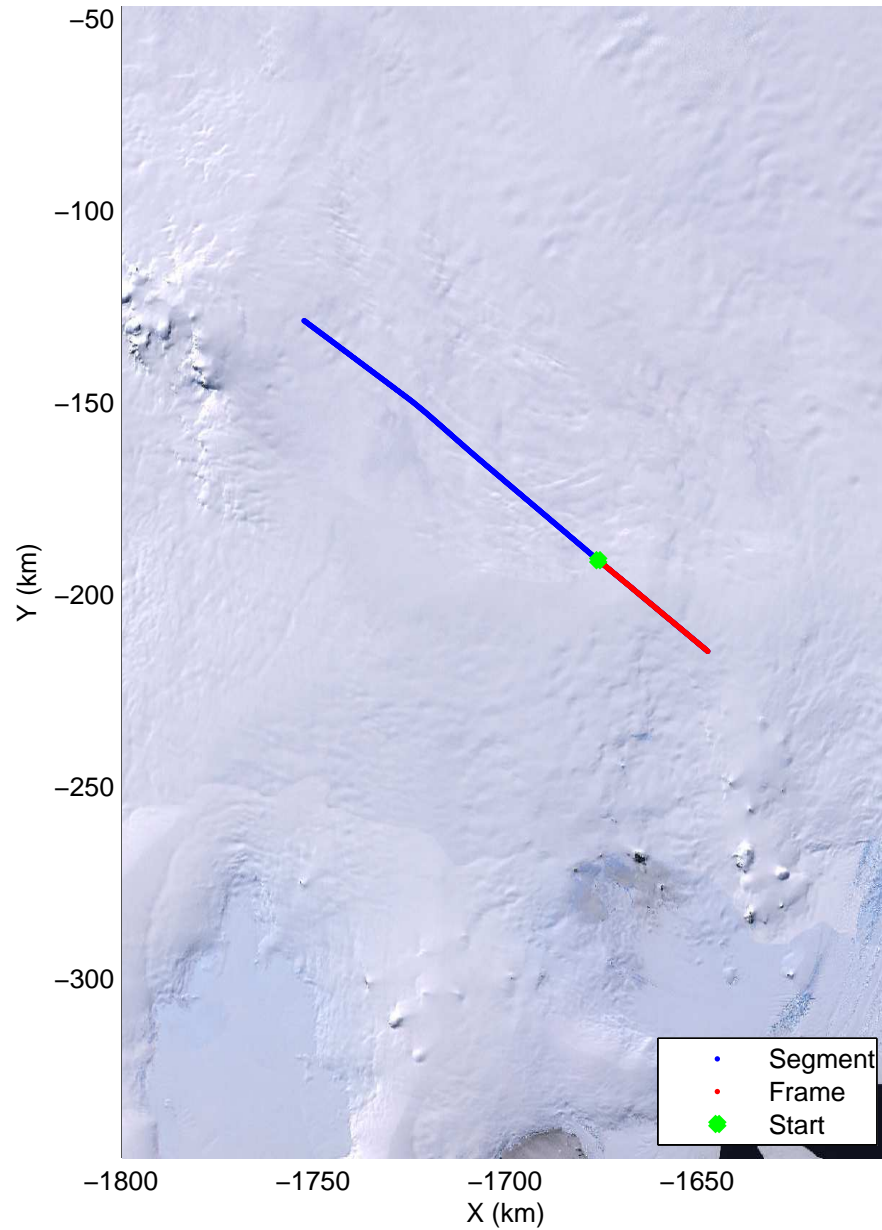

LVIS PIG
20091020_01_001
Polar Stereograph -71N/0E

mcords 2009_Antarctica_DC8: "LVIS PIG" 20091020_01_001: 15:11:33.9 to 15:15:15.1 GPS

mcords 2009_Antarctica_DC8: "LVIS PIG" 20091020_01_001: 15:11:33.9 to 15:15:15.1 GPS

LVIS PIG
20091020_01_002
Polar Stereograph -71N/0E

mcords 2009_Antarctica_DC8: "LVIS PIG" 20091020_01_002: 15:15:15.3 to 15:18:55.7 GPS

mcords 2009_Antarctica_DC8: "LVIS PIG" 20091020_01_002: 15:15:15.3 to 15:18:55.7 GPS

LVIS PIG
20091020_01_003
Polar Stereograph -71N/0E

mcords 2009_Antarctica_DC8: "LVIS PIG" 20091020_01_003: 15:18:55.8 to 15:21:41.9 GPS

mcords 2009_Antarctica_DC8: "LVIS PIG" 20091020_01_003: 15:18:55.8 to 15:21:41.9 GPS