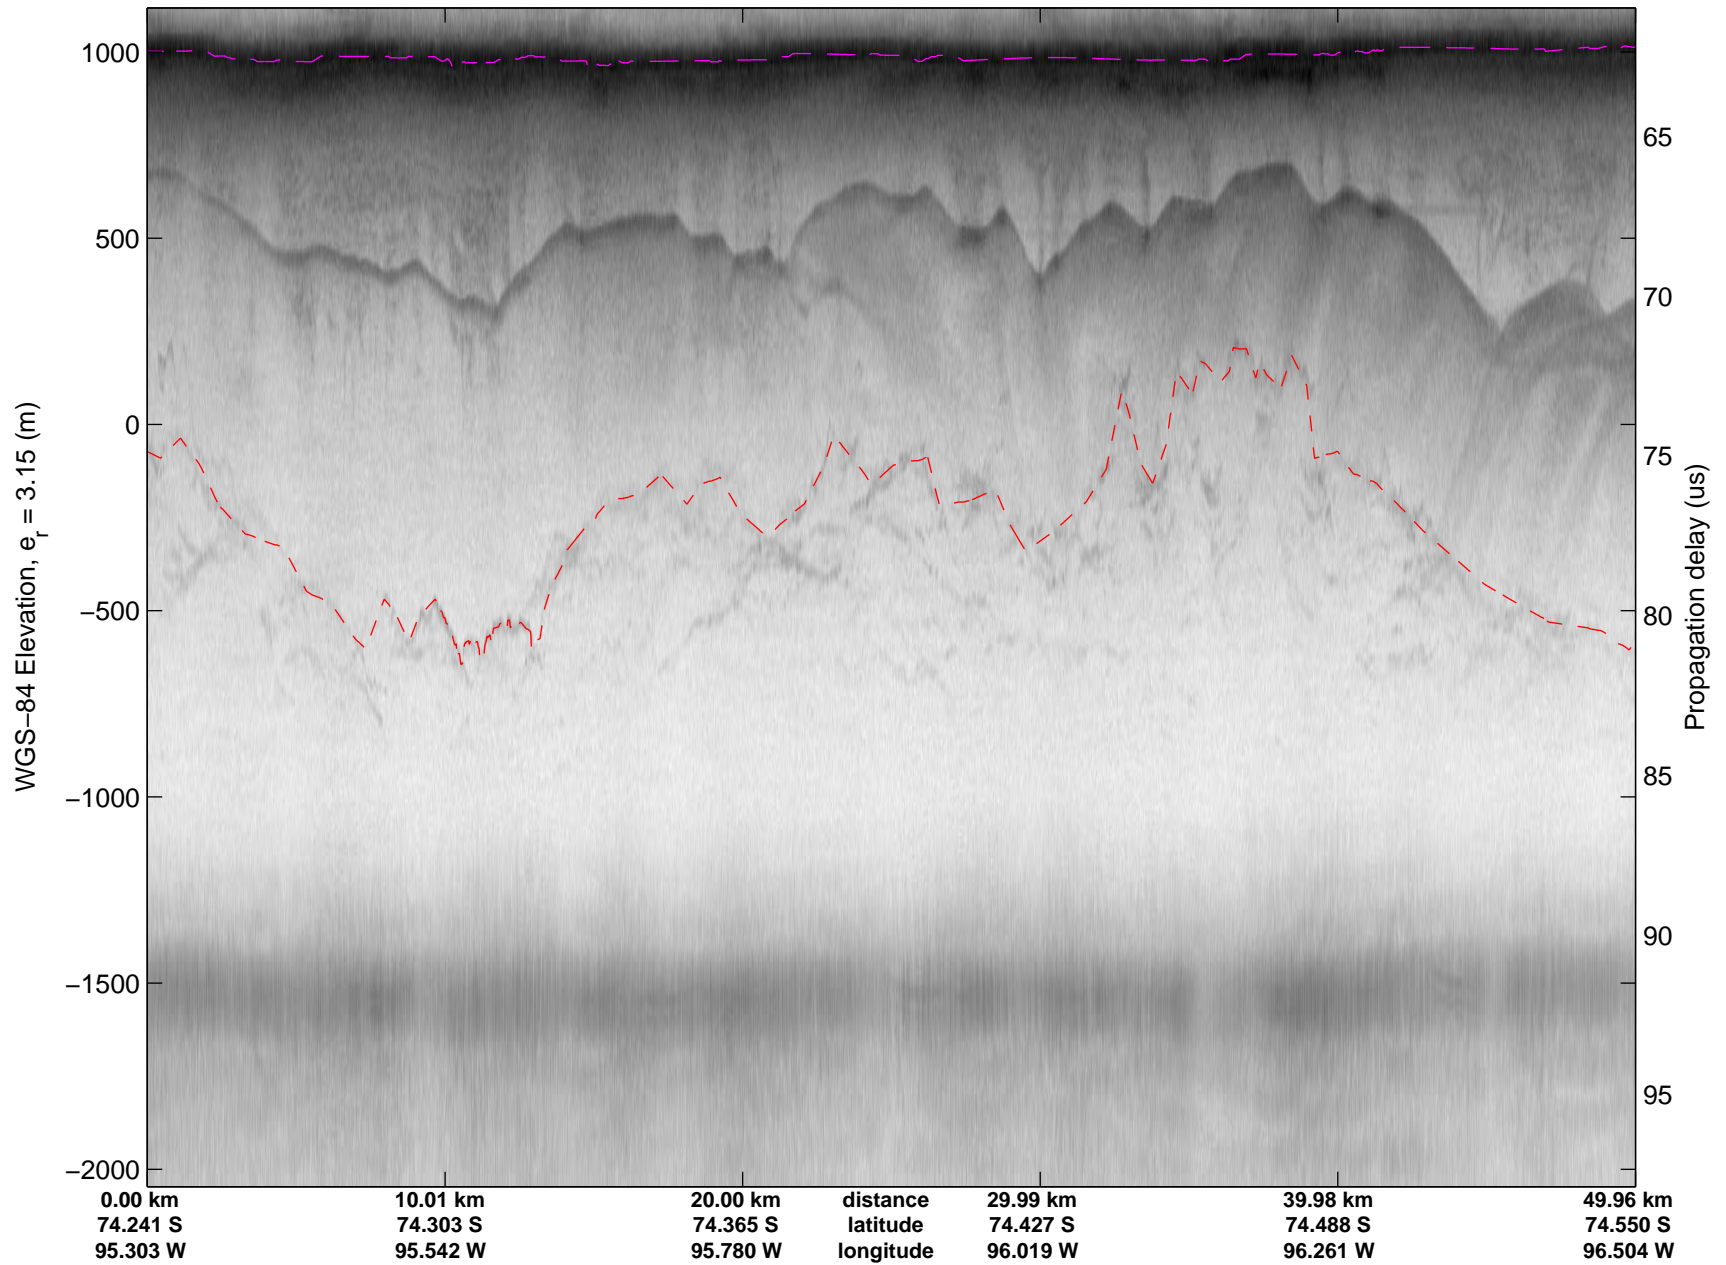

LVIS PIG
20091020_01_001
Polar Stereograph -71N/0E

mcords 2009_Antarctica_DC8: "LVIS PIG" 20091020_01_001: 15:11:33.9 to 15:15:15.1 GPS

mcords 2009_Antarctica_DC8: "LVIS PIG" 20091020_01_001: 15:11:33.9 to 15:15:15.1 GPS

LVIS PIG
20091020_01_002
Polar Stereograph -71N/0E

mcords 2009_Antarctica_DC8: "LVIS PIG" 20091020_01_002: 15:15:15.3 to 15:18:55.7 GPS

mcords 2009_Antarctica_DC8: "LVIS PIG" 20091020_01_002: 15:15:15.3 to 15:18:55.7 GPS

LVIS PIG
20091020_01_003
Polar Stereograph -71N/0E

mcords 2009_Antarctica_DC8: "LVIS PIG" 20091020_01_003: 15:18:55.8 to 15:21:41.9 GPS

mcords 2009_Antarctica_DC8: "LVIS PIG" 20091020_01_003: 15:18:55.8 to 15:21:41.9 GPS