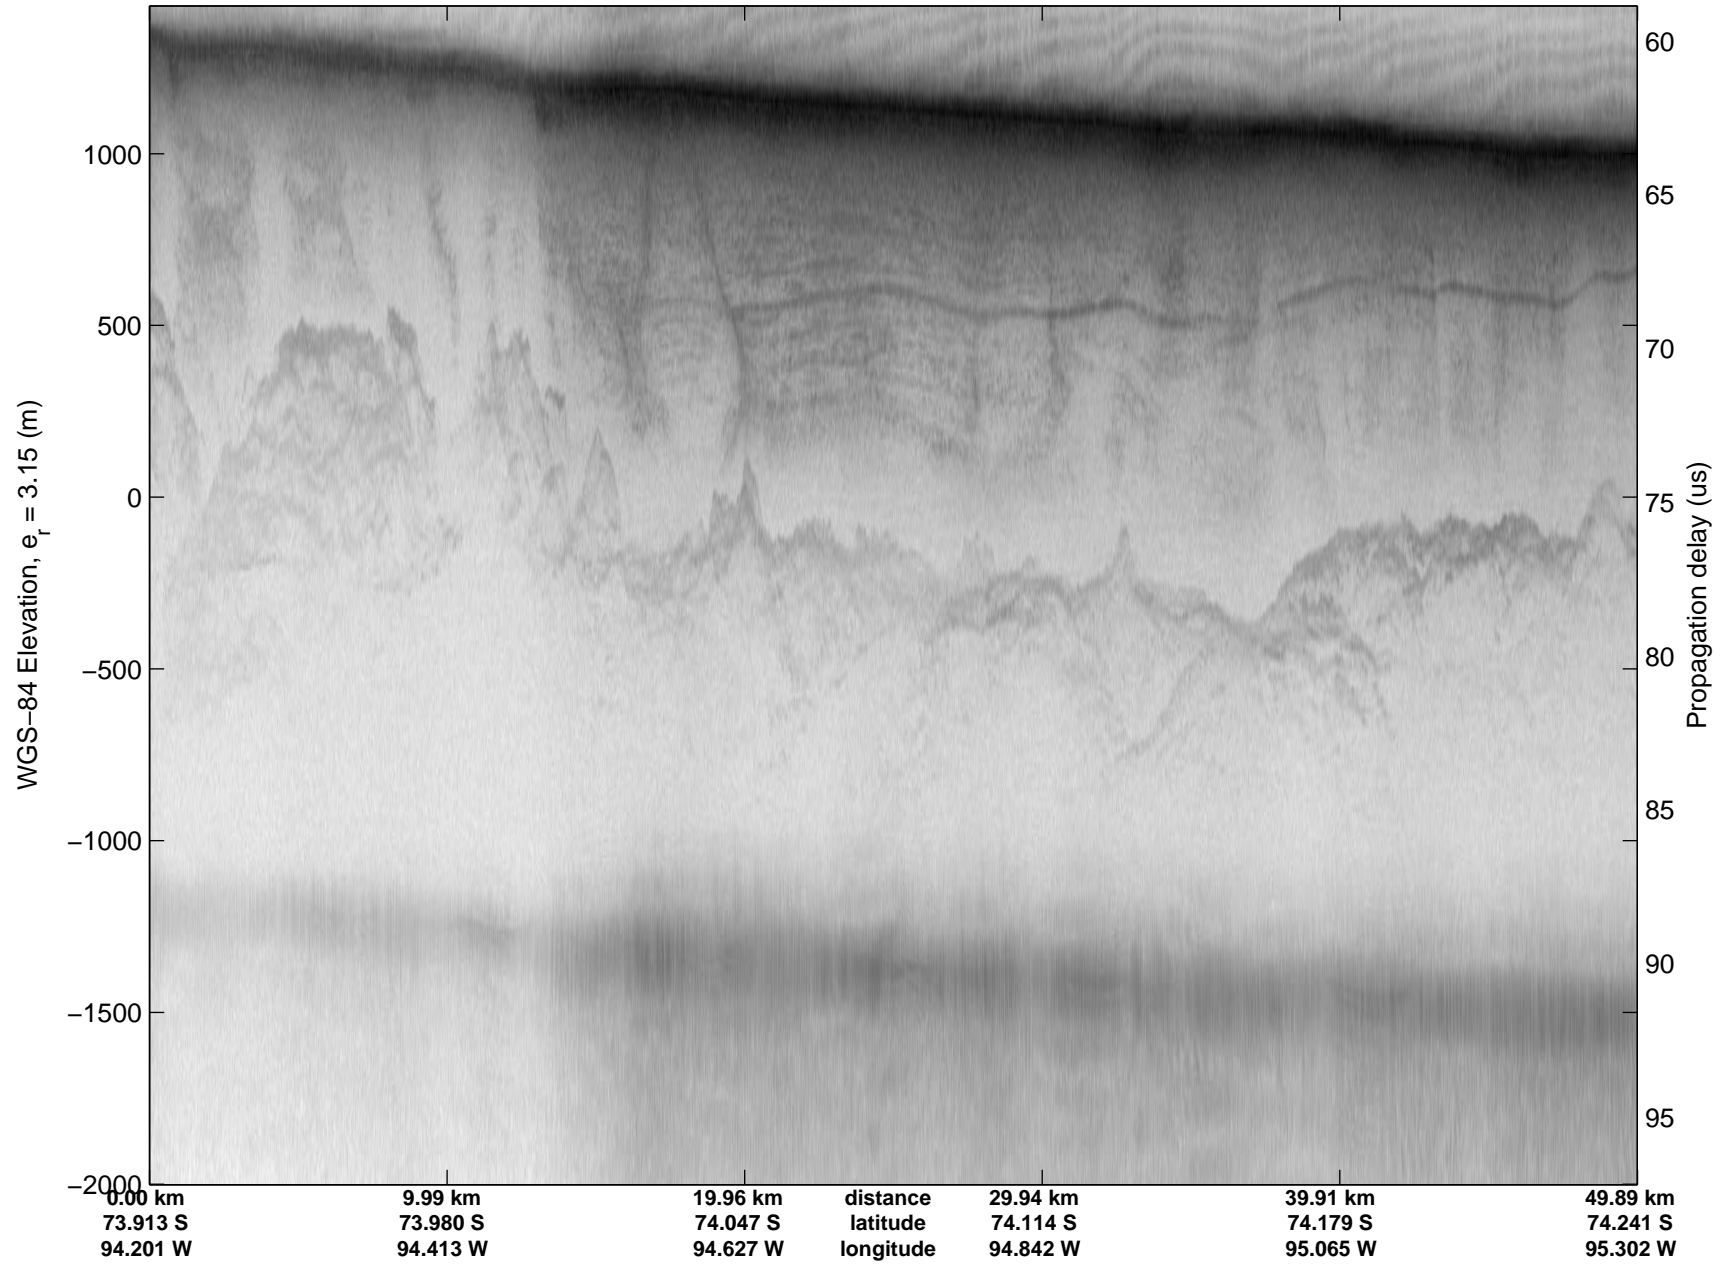

LVIS PIG
20091020_01_001
Polar Stereograph -71N/0E

mcords 2009_Antarctica_DC8: "LVIS PIG" 20091020_01_001: 15:11:33.9 to 15:15:15.1 GPS

mcords 2009_Antarctica_DC8: "LVIS PIG" 20091020_01_001: 15:11:33.9 to 15:15:15.1 GPS

LVIS PIG
20091020_01_002
Polar Stereograph -71N/0E

mcords 2009_Antarctica_DC8: "LVIS PIG" 20091020_01_002: 15:15:15.3 to 15:18:55.7 GPS

mcords 2009_Antarctica_DC8: "LVIS PIG" 20091020_01_002: 15:15:15.3 to 15:18:55.7 GPS

LVIS PIG
20091020_01_003
Polar Stereograph -71N/0E

mcords 2009_Antarctica_DC8: "LVIS PIG" 20091020_01_003: 15:18:55.8 to 15:21:41.9 GPS

mcords 2009_Antarctica_DC8: "LVIS PIG" 20091020_01_003: 15:18:55.8 to 15:21:41.9 GPS