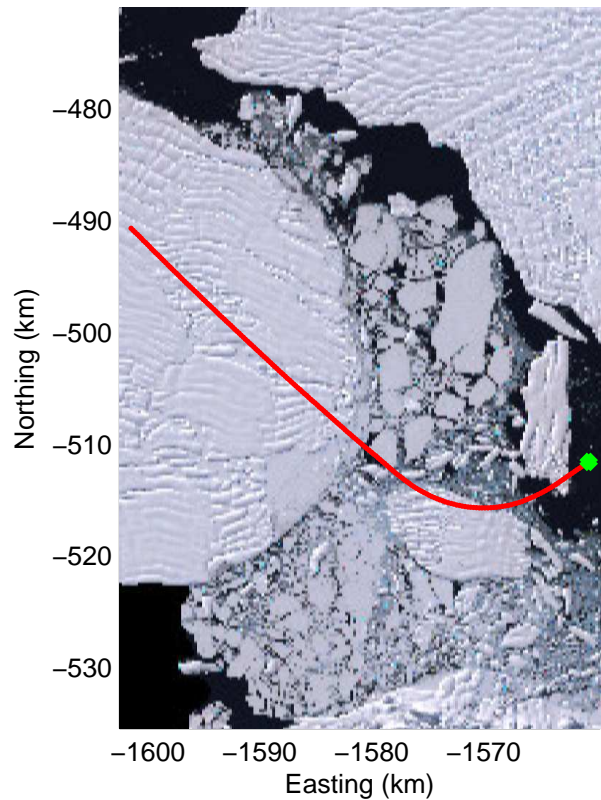

Data Frame ID: 20091018_07_011

Data Frame ID: 20091018_07_012

Data Frame ID: 20091018_07_012

Data Frame ID: 20091018_07_013

Data Frame ID: 20091018_07_013

0.00 km	10.42 km	20.85 km	Distance	31.26 km	41.69 km	52.10 km
75.391 S	75.302 S	75.213 S	Latitude	75.124 S	75.034 S	74.945 S
107.641 W	107.747 W	107.852 W	Longitude	107.957 W	108.060 W	108.162 W