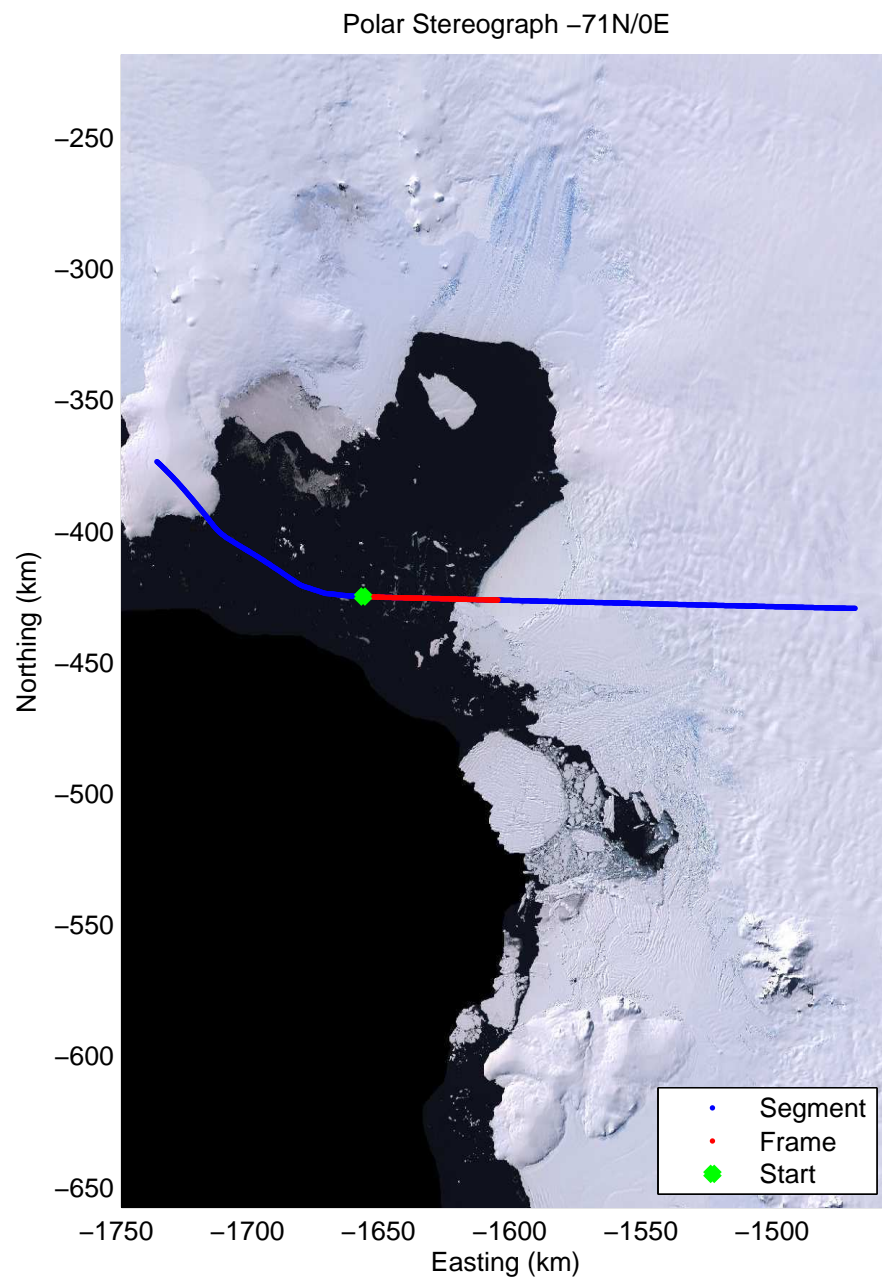

Data Frame ID: 20091018_04_001

Data Frame ID: 20091018_04_001

Data Frame ID: 20091018_04_002

Data Frame ID: 20091018_04_002

Data Frame ID: 20091018_04_003

Data Frame ID: 20091018_04_003

Data Frame ID: 20091018_04_004

Data Frame ID: 20091018_04_004

Distance	Latitude	Longitude
0.00 km	74.765 S	104.838 W
10.40 km	74.854 S	104.938 W
20.80 km	74.943 S	105.039 W
31.20 km	75.033 S	105.141 W
41.59 km	75.122 S	105.244 W
51.98 km	75.211 S	105.348 W