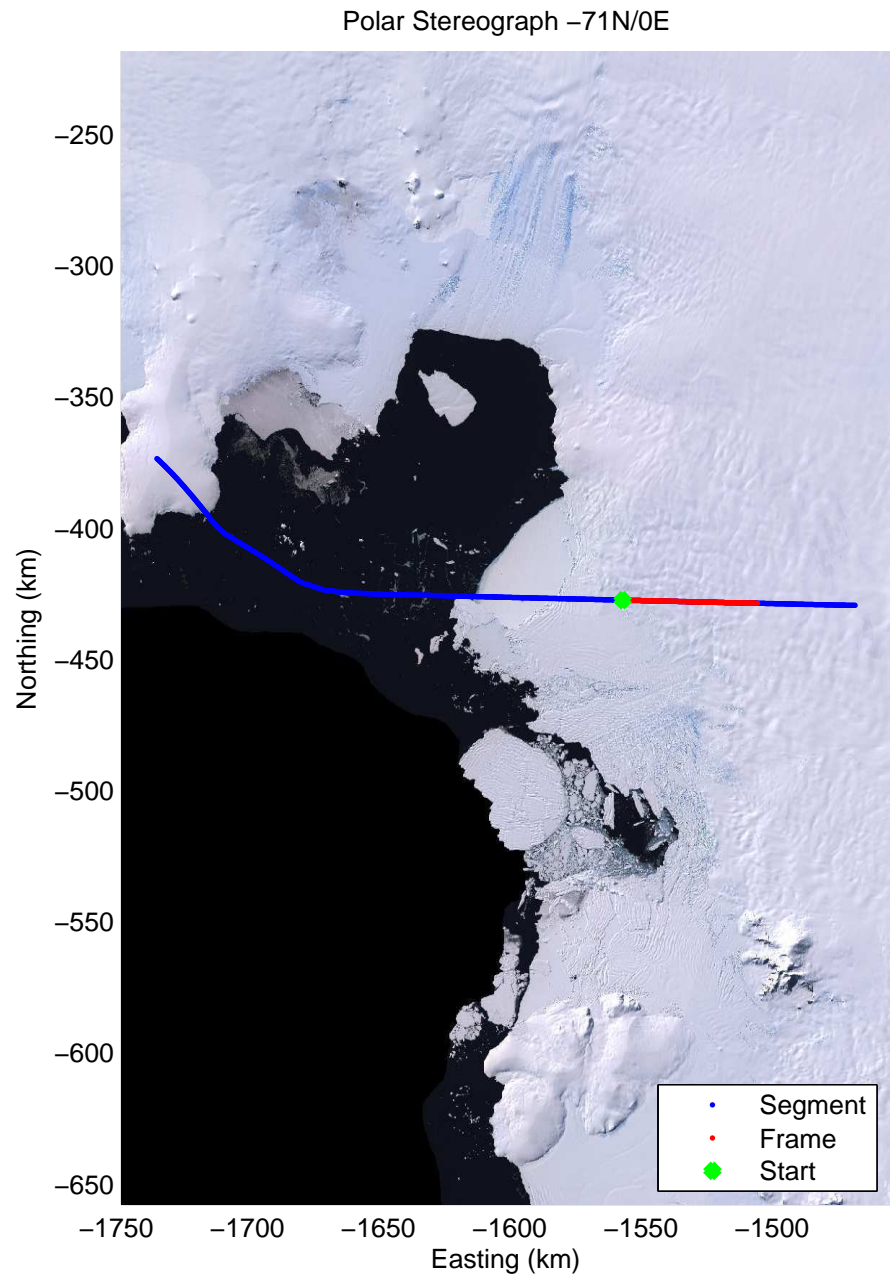

Data Frame ID: 20091018_04_001

Data Frame ID: 20091018_04_001

Data Frame ID: 20091018_04_002

Data Frame ID: 20091018_04_002

Data Frame ID: 20091018_04_003

Data Frame ID: 20091018_04_003

Data Frame ID: 20091018_04_004

Data Frame ID: 20091018_04_004

Distance	Latitude	Longitude
0.00 km	74.765 S	104.838 W
10.40 km	74.854 S	104.938 W
20.80 km	74.943 S	105.039 W
31.20 km	75.033 S	105.141 W
41.59 km	75.122 S	105.244 W
51.98 km	75.211 S	105.348 W