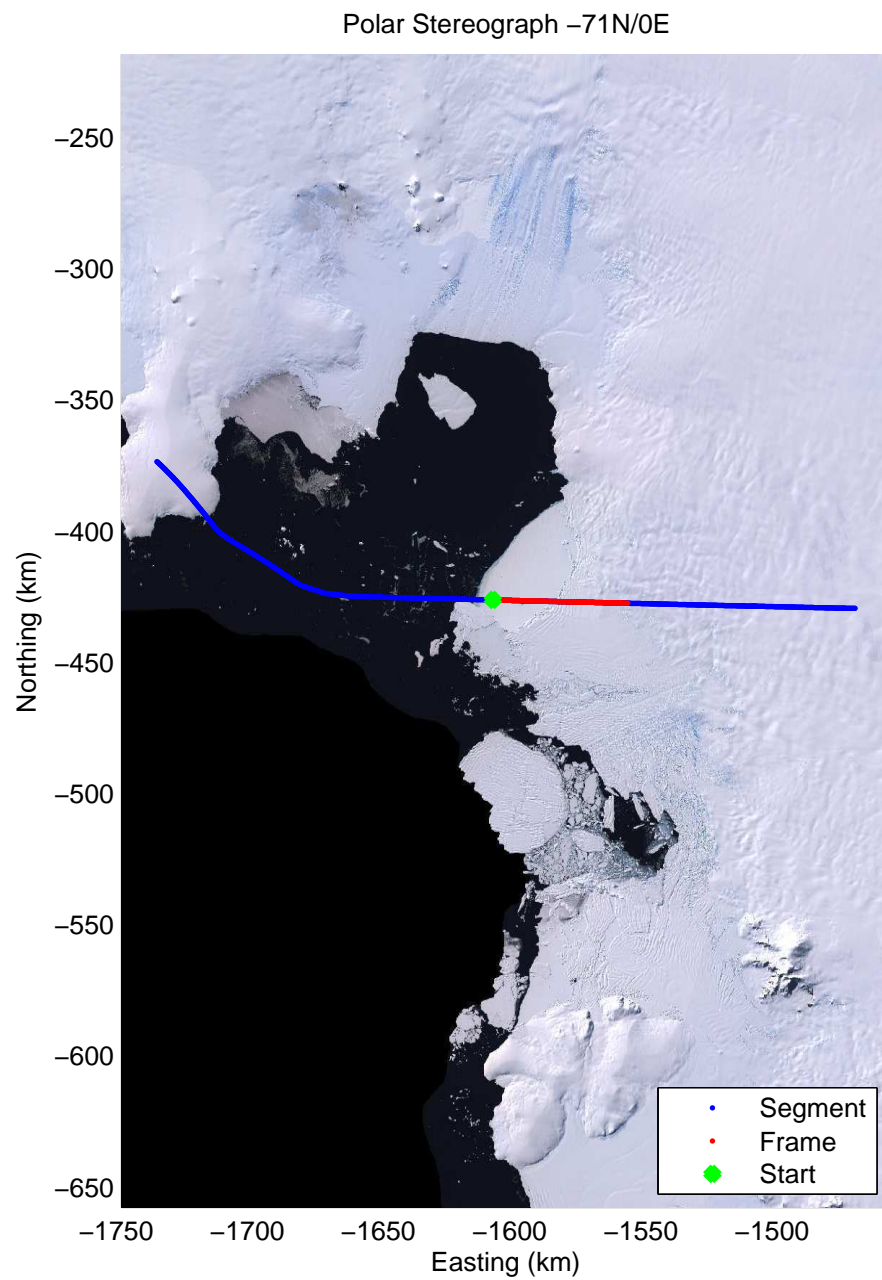

Data Frame ID: 20091018_04_001

Data Frame ID: 20091018_04_001

Data Frame ID: 20091018_04_002

Data Frame ID: 20091018_04_002

Data Frame ID: 20091018_04_003

Data Frame ID: 20091018_04_003

Data Frame ID: 20091018_04_004

Data Frame ID: 20091018_04_004

Distance	Latitude	Longitude
0.00 km	74.765 S	104.838 W
10.40 km	74.854 S	104.938 W
20.80 km	74.943 S	105.039 W
31.20 km	75.033 S	105.141 W
41.59 km	75.122 S	105.244 W
51.98 km	75.211 S	105.348 W