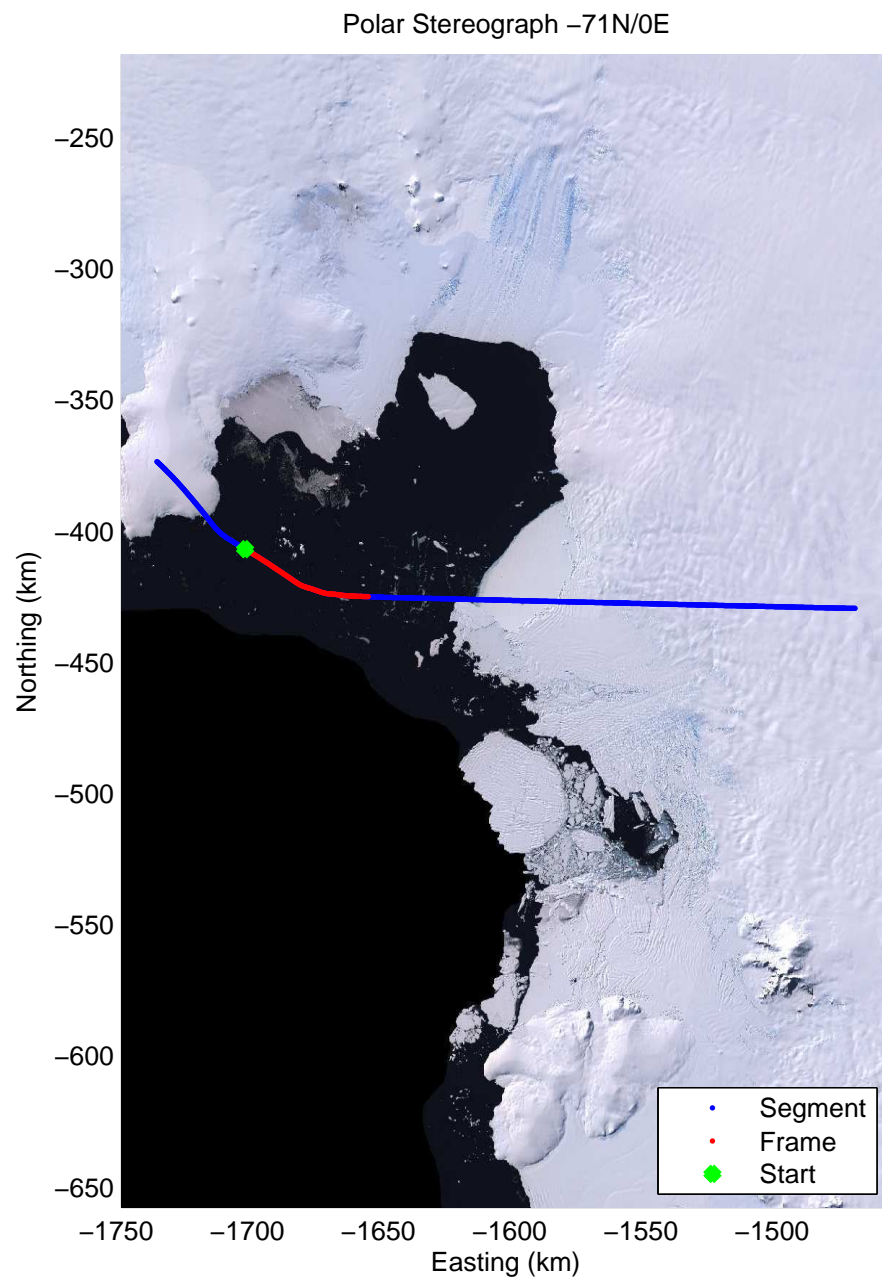

Data Frame ID: 20091018_04_001

Data Frame ID: 20091018_04_001

Data Frame ID: 20091018_04_002

Data Frame ID: 20091018_04_002

Data Frame ID: 20091018_04_003

Data Frame ID: 20091018_04_003

Data Frame ID: 20091018_04_004

Data Frame ID: 20091018_04_004

Distance	Latitude	Longitude
0.00 km	74.765 S	104.838 W
10.40 km	74.854 S	104.938 W
20.80 km	74.943 S	105.039 W
31.20 km	75.033 S	105.141 W
41.59 km	75.122 S	105.244 W
51.98 km	75.211 S	105.348 W