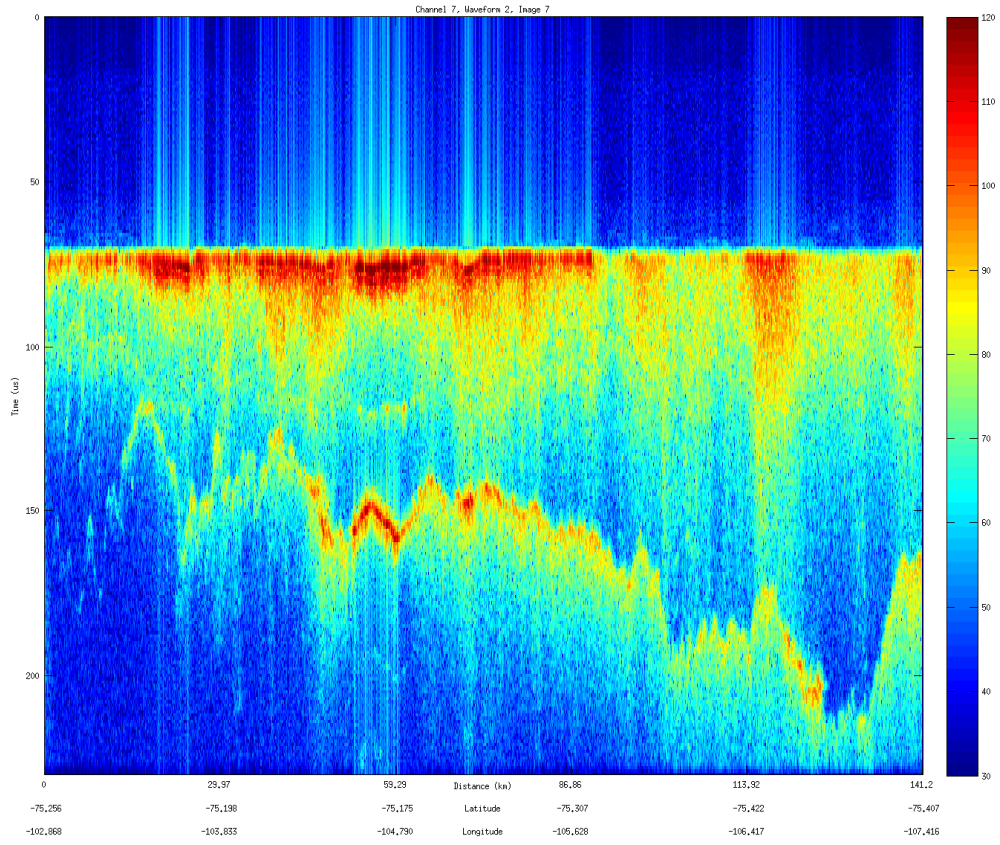

Flight: 1008
Date: 10/28/2009

Bed Image(s)