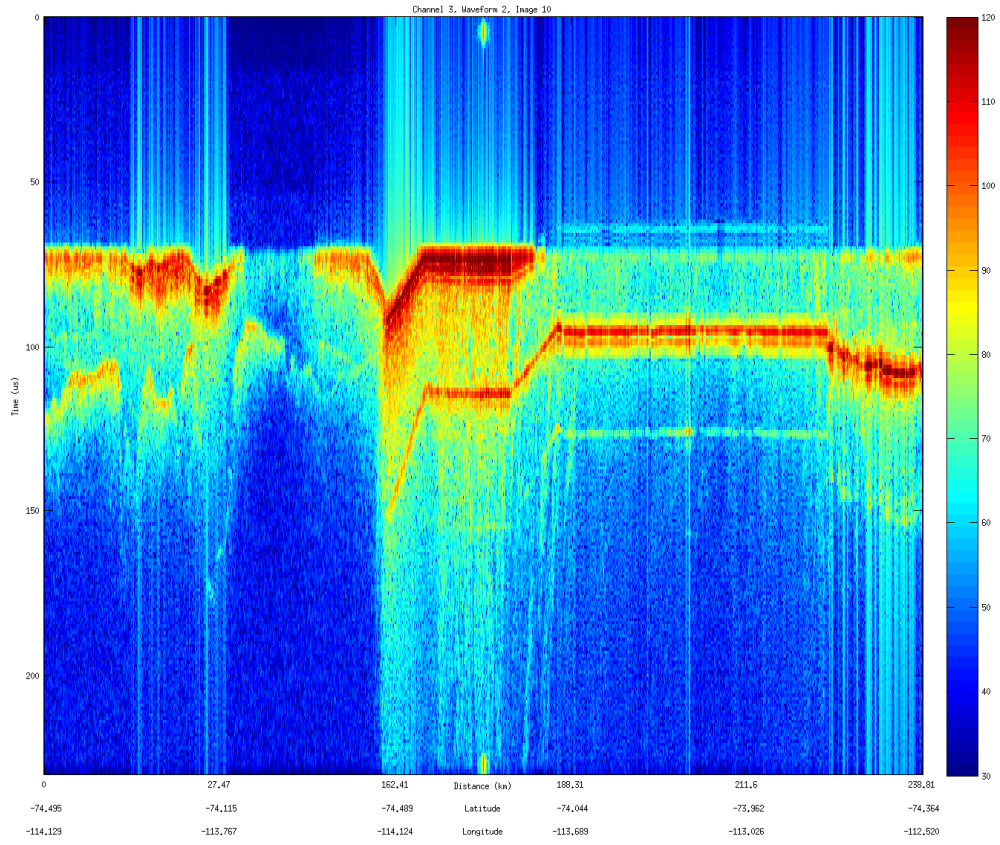

Flight: 1008
Date: 10/28/2009

Bed Image(s)