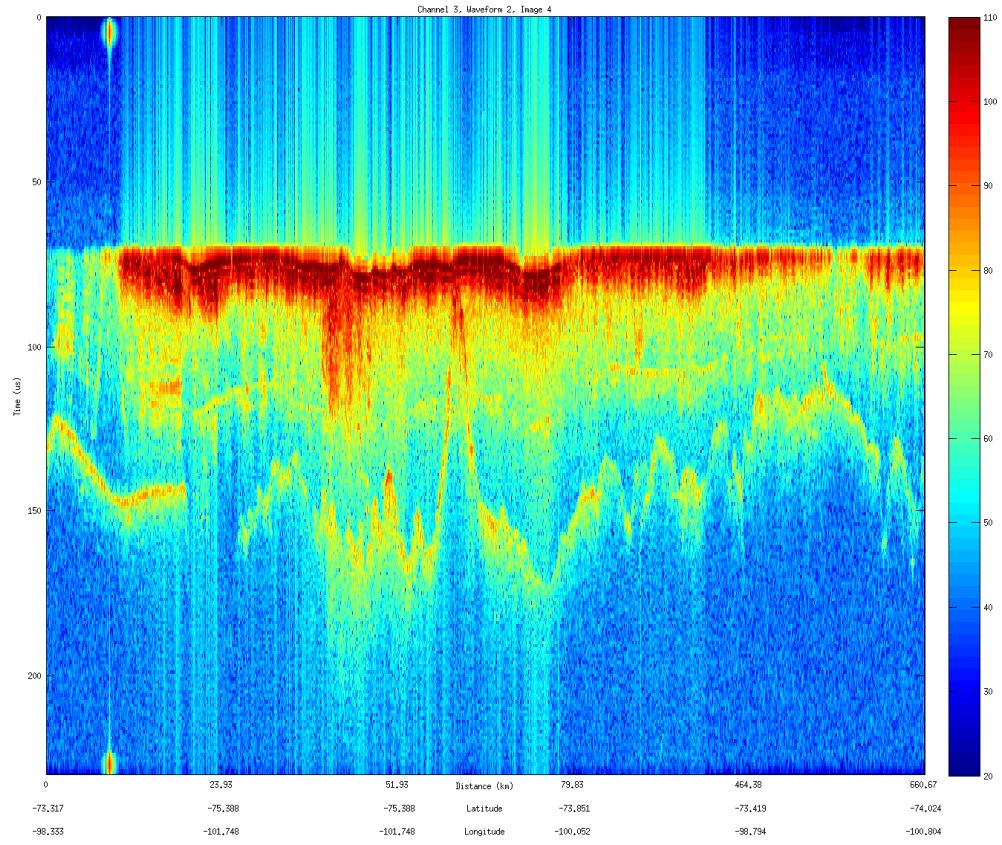

Flight: 1008
Date: 10/28/2009

Bed Image(s)