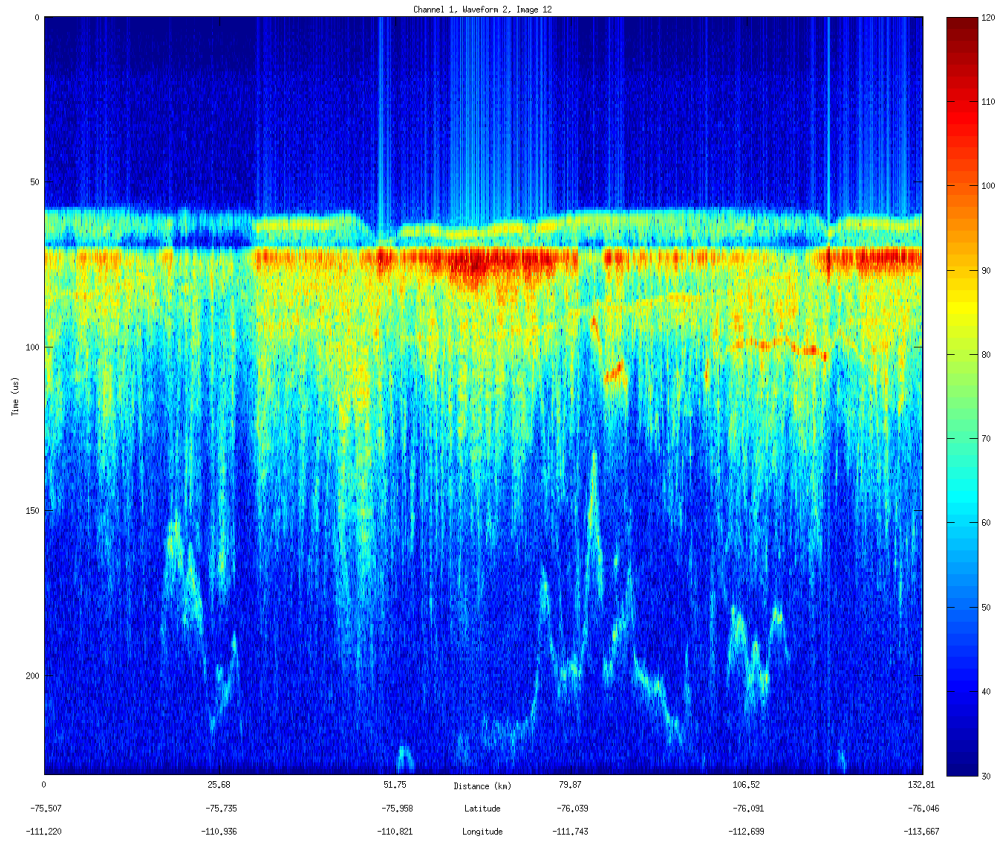

Flight: 1008
Date: 10/28/2009

Bed Image(s)