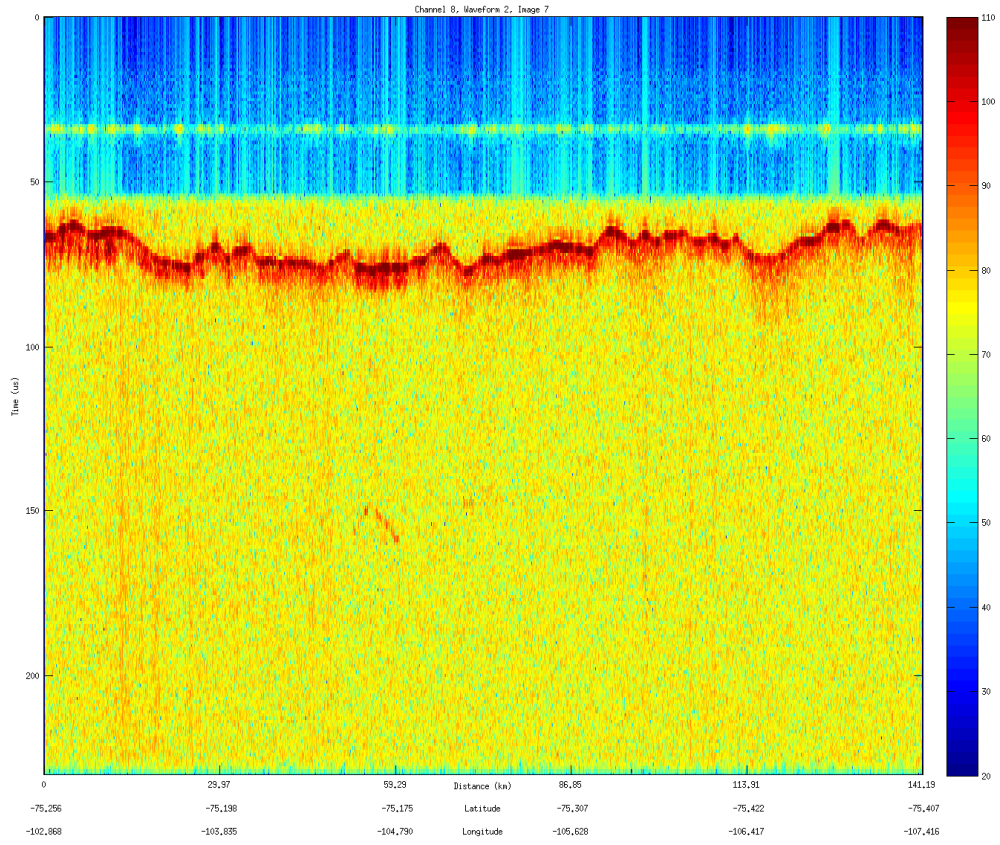

Flight: 1008
Date: 10/28/2009

Surface Image(s)