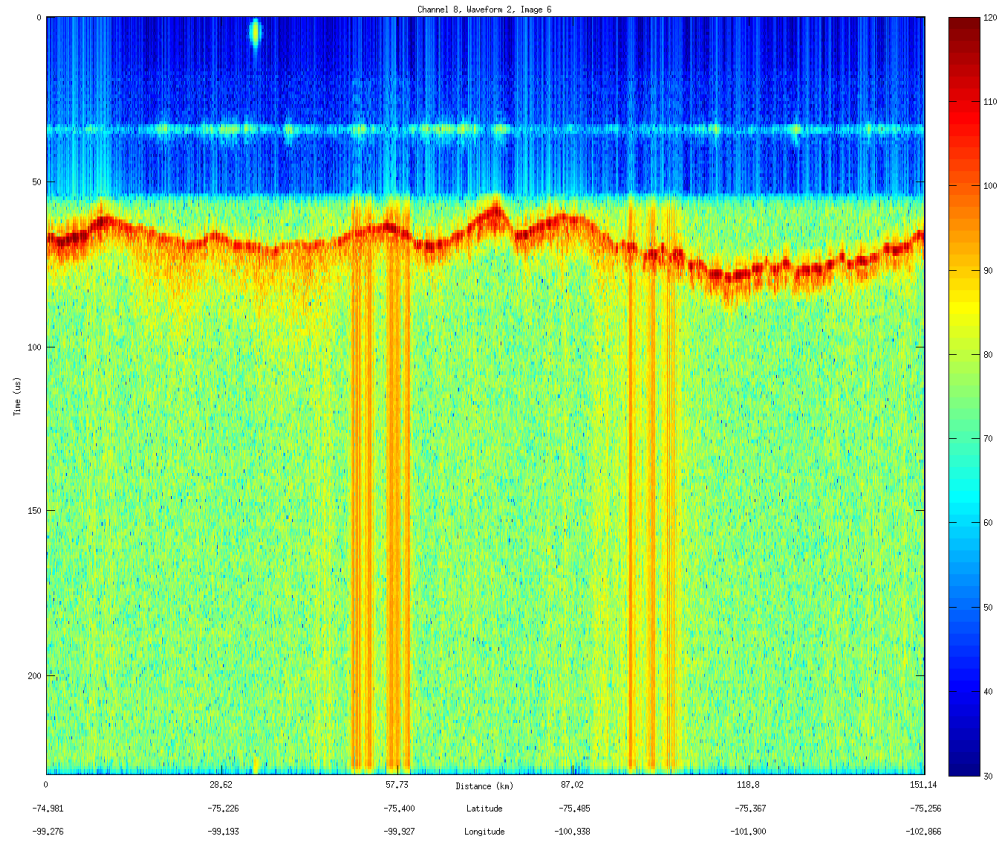

Flight: 1008
Date: 10/28/2009

Surface Image(s)