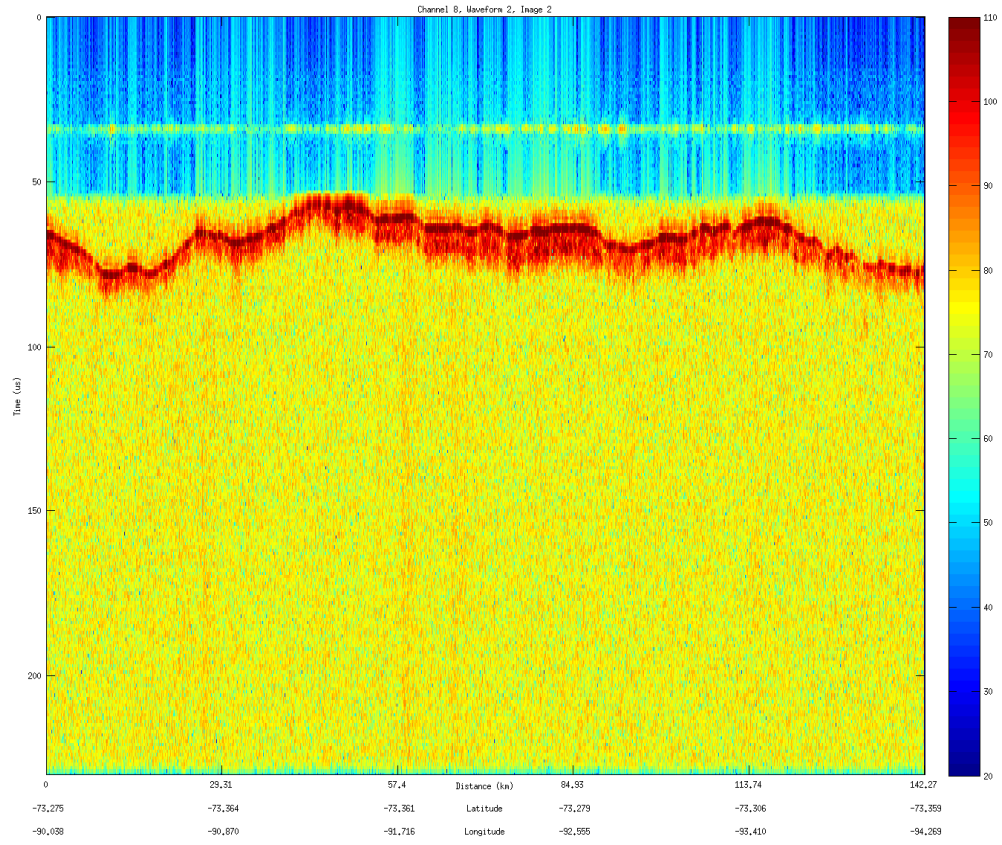

Flight: 1008
Date: 10/28/2009

Surface Image(s)