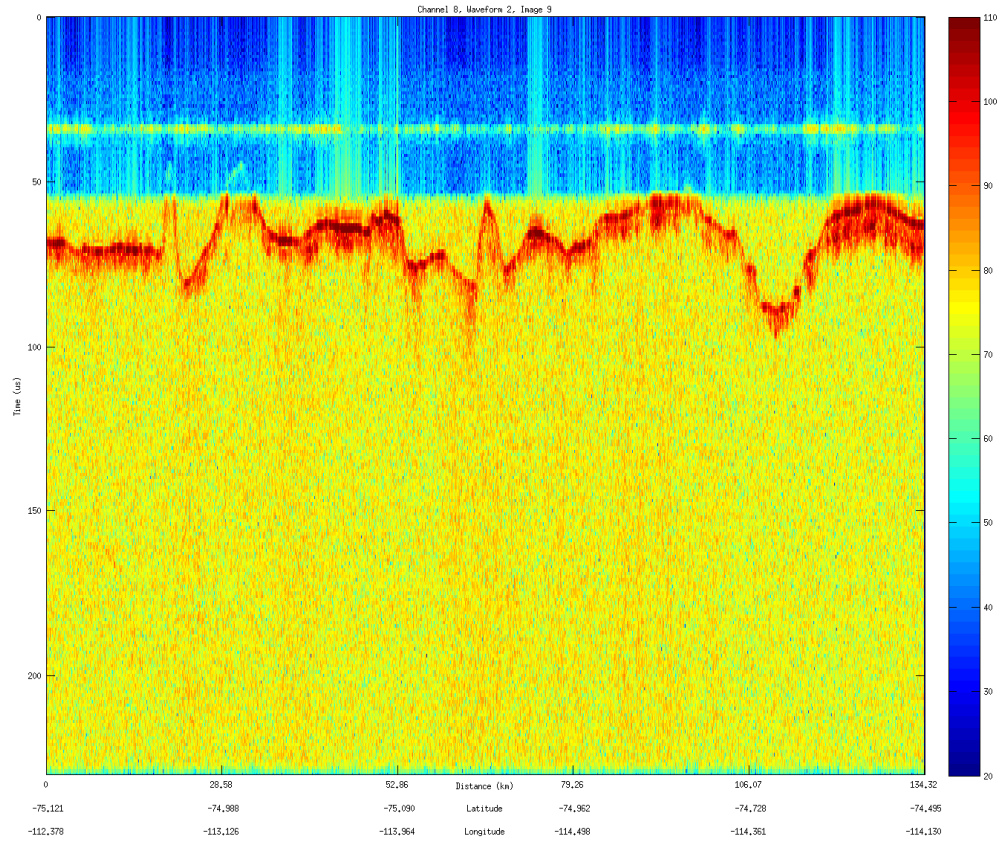

Flight: 1008
Date: 10/28/2009

Surface Image(s)