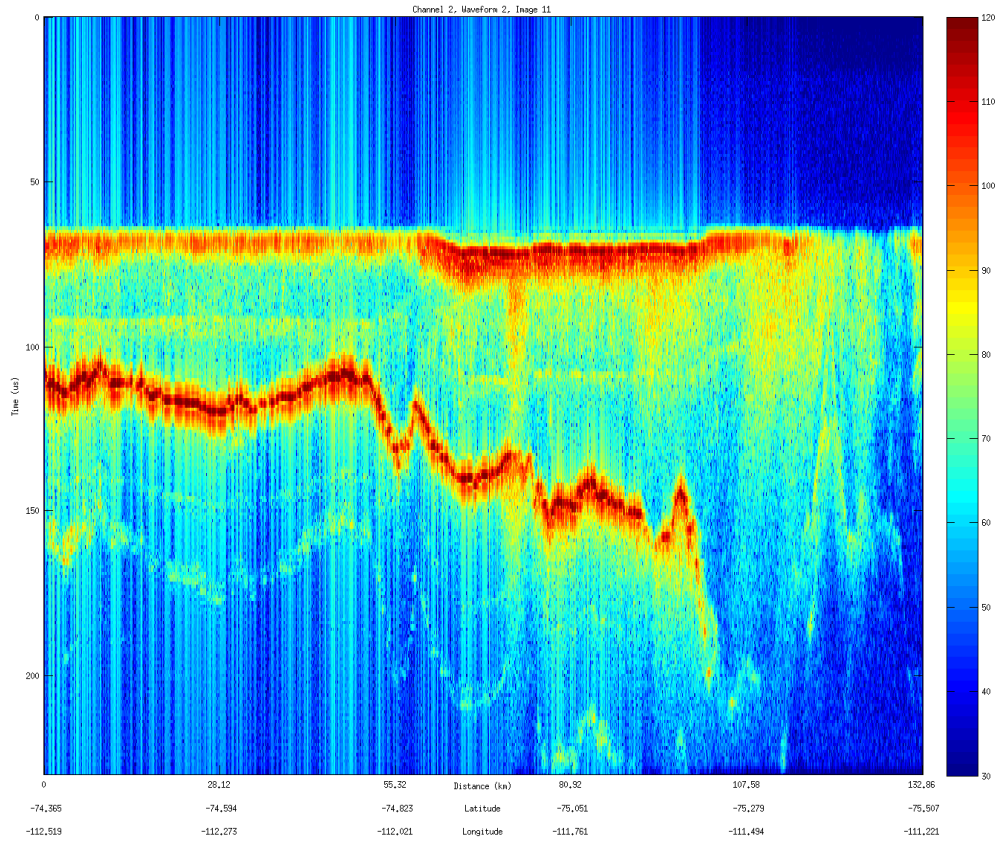

Flight: 1008
Date: 10/28/2009

Bed Image(s)