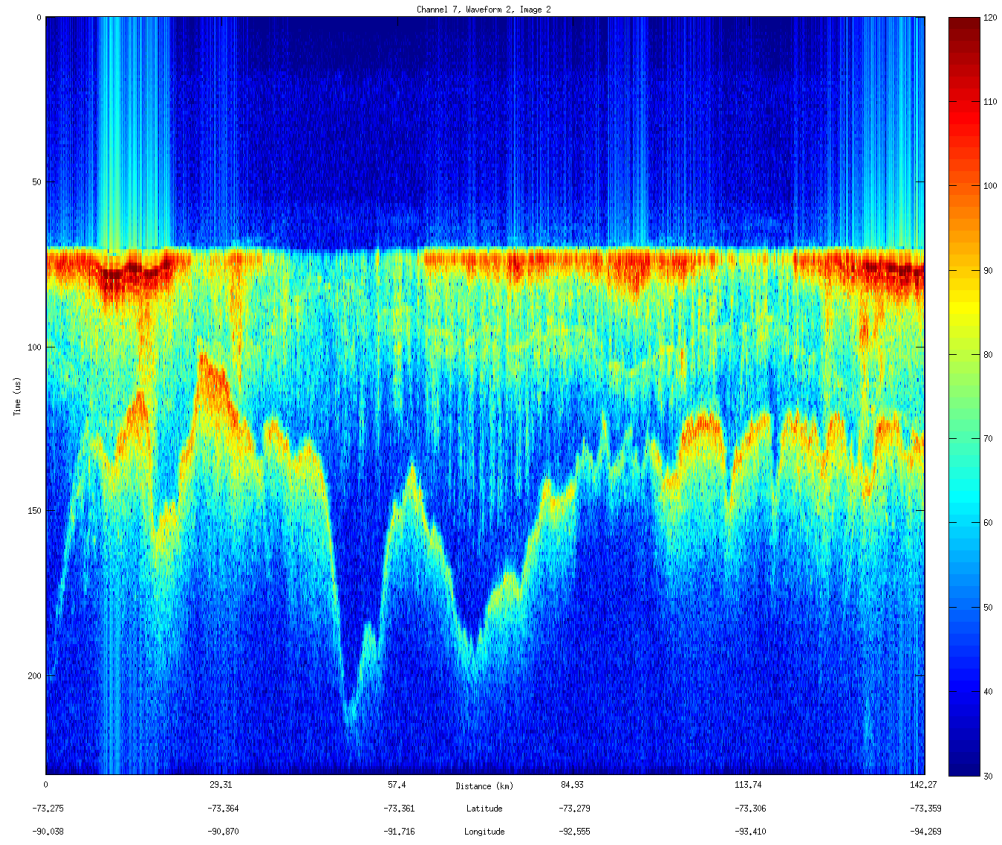

Flight: 1008
Date: 10/28/2009

Bed Image(s)