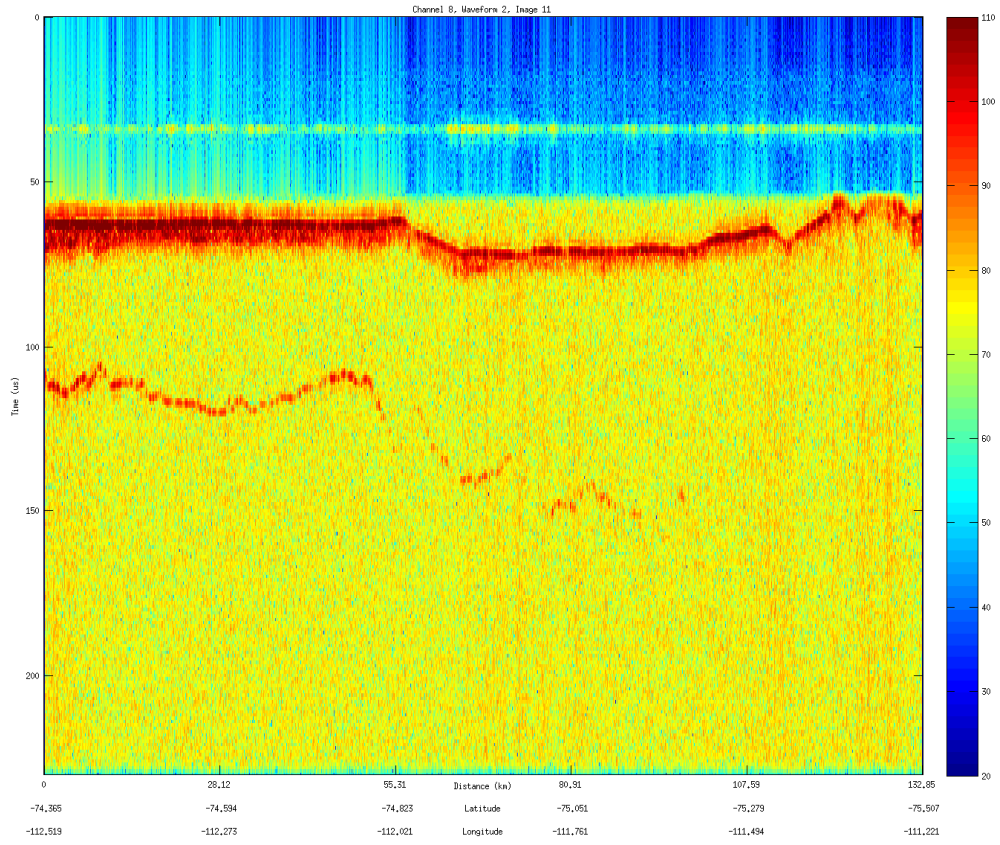

Flight: 1008
Date: 10/28/2009

Surface Image(s)