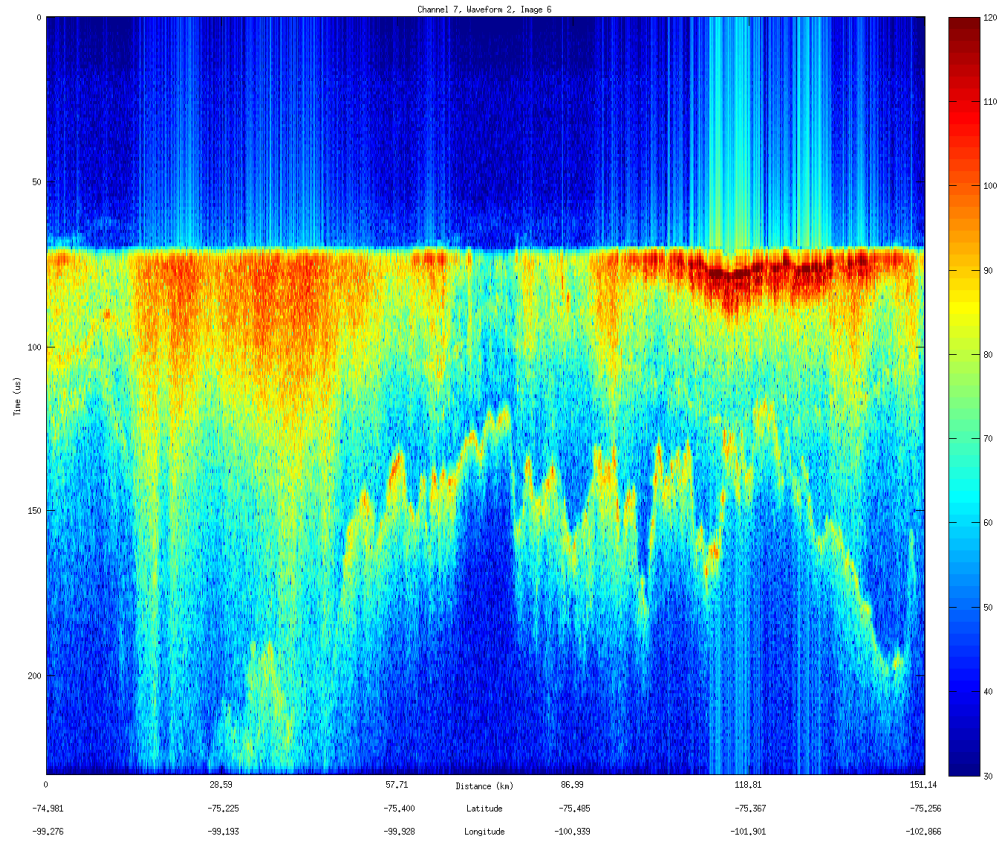

Flight: 1008
Date: 10/28/2009

Bed Image(s)