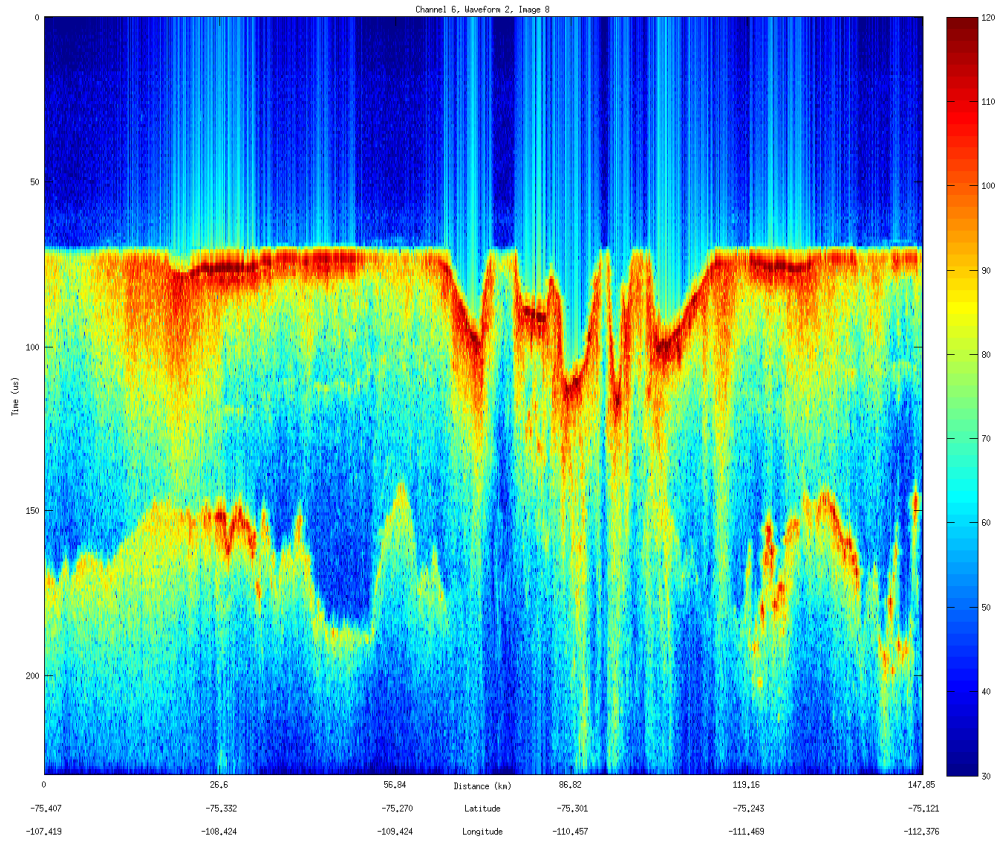

Flight: 1008
Date: 10/28/2009

Bed Image(s)