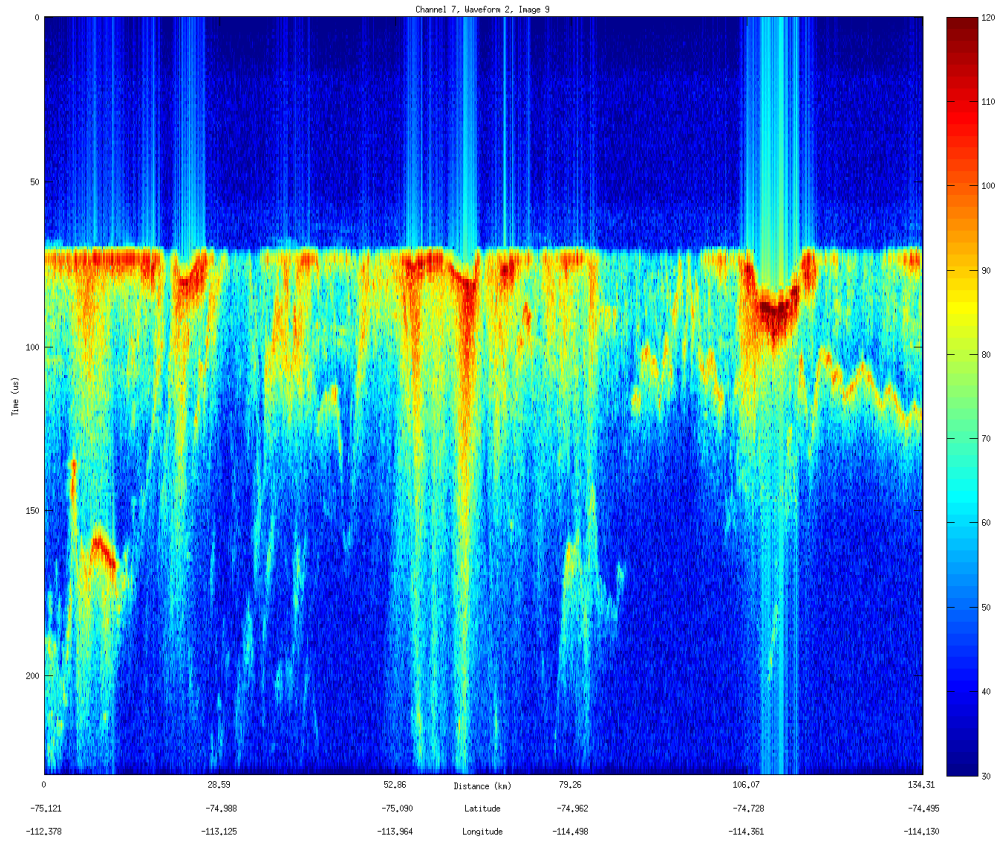

Flight: 1008
Date: 10/28/2009

Bed Image(s)