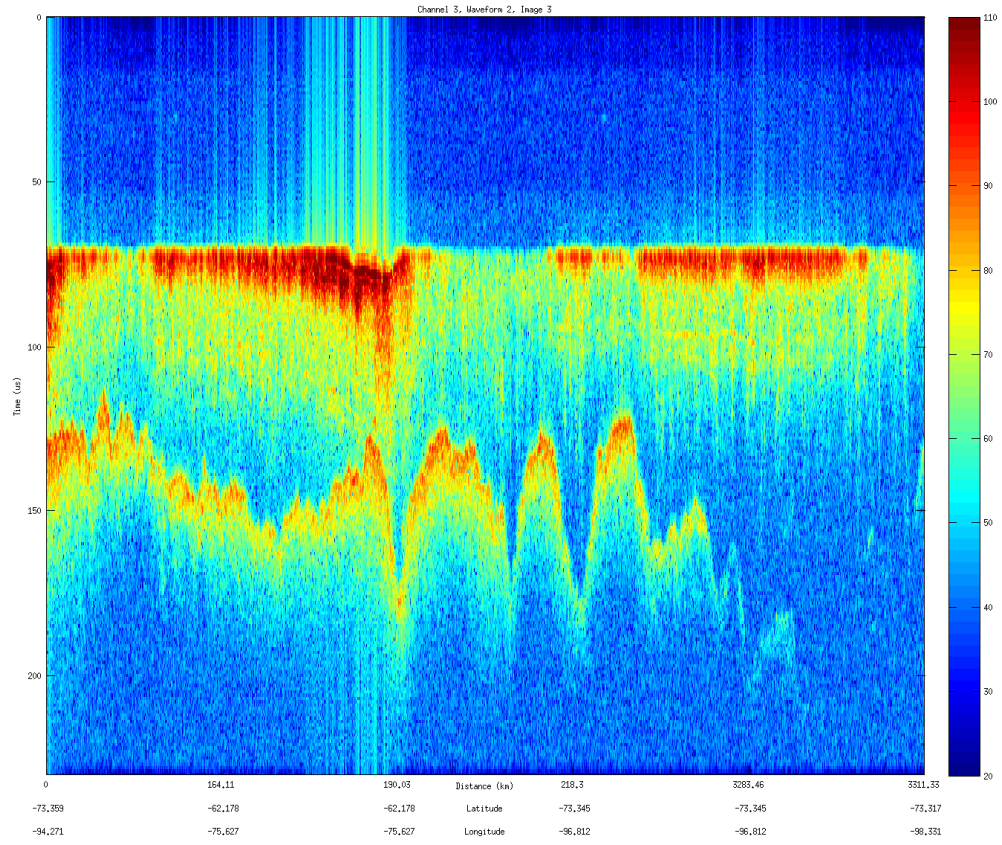

Flight: 1008
Date: 10/28/2009

Bed Image(s)