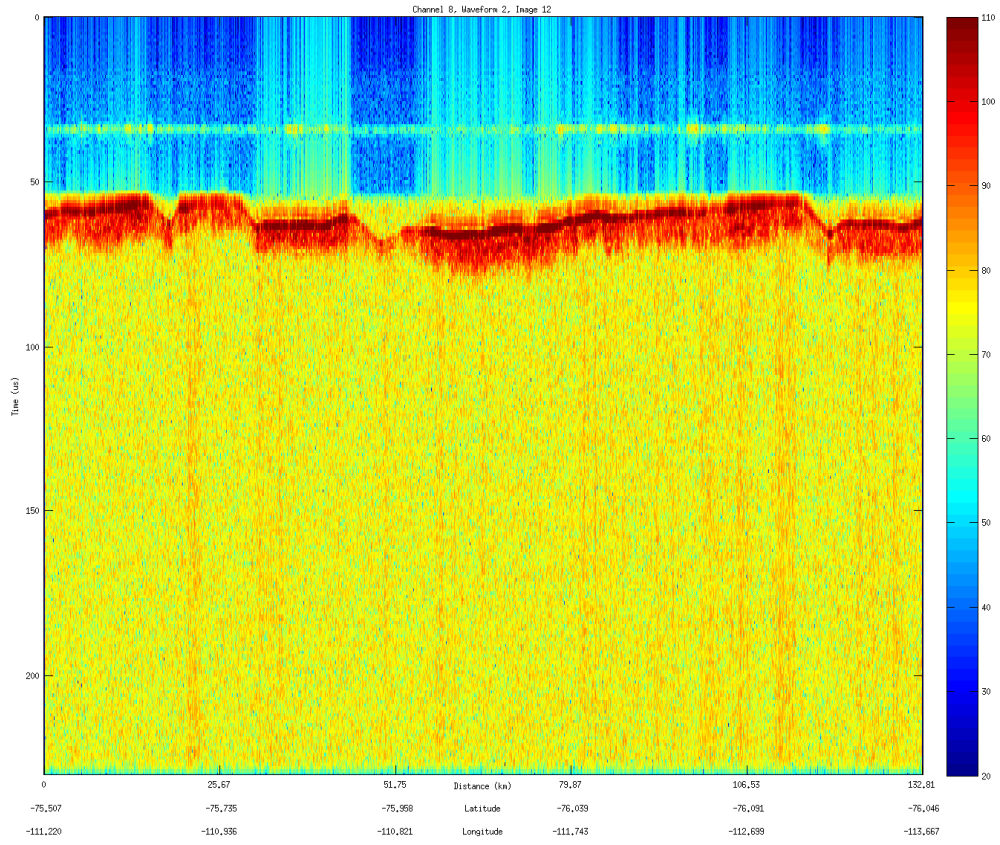

Flight: 1008
Date: 10/28/2009

Surface Image(s)