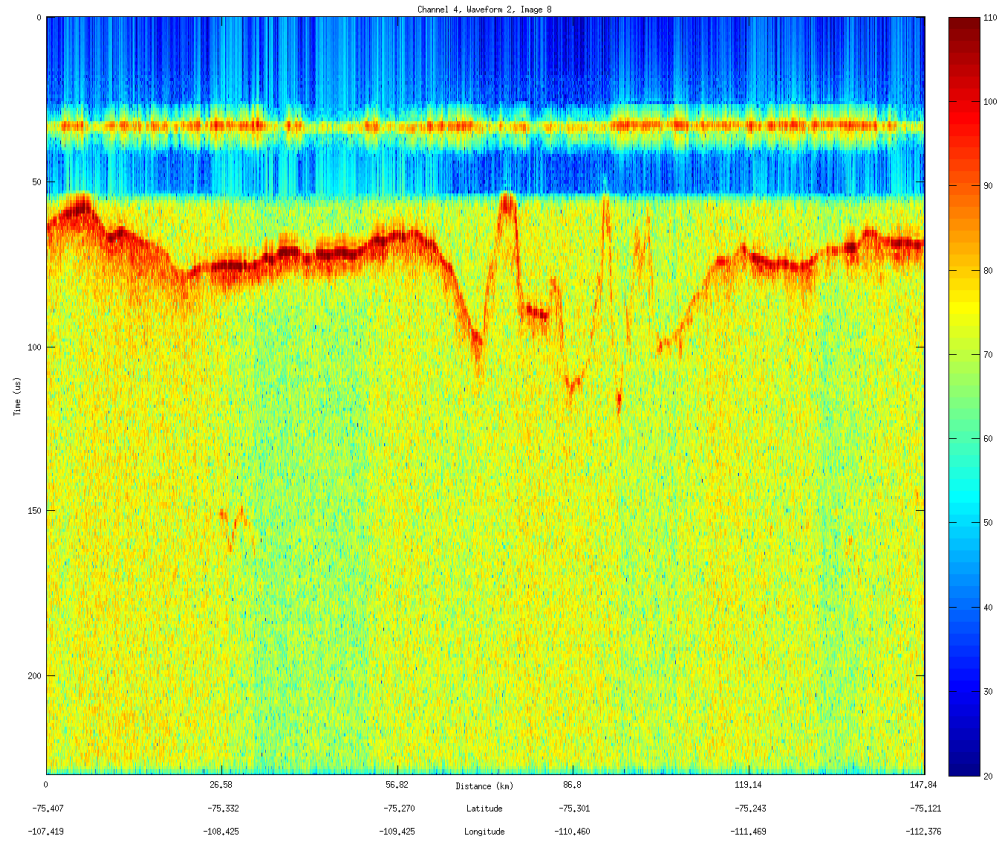

Flight: 1008
Date: 10/28/2009

Surface Image(s)