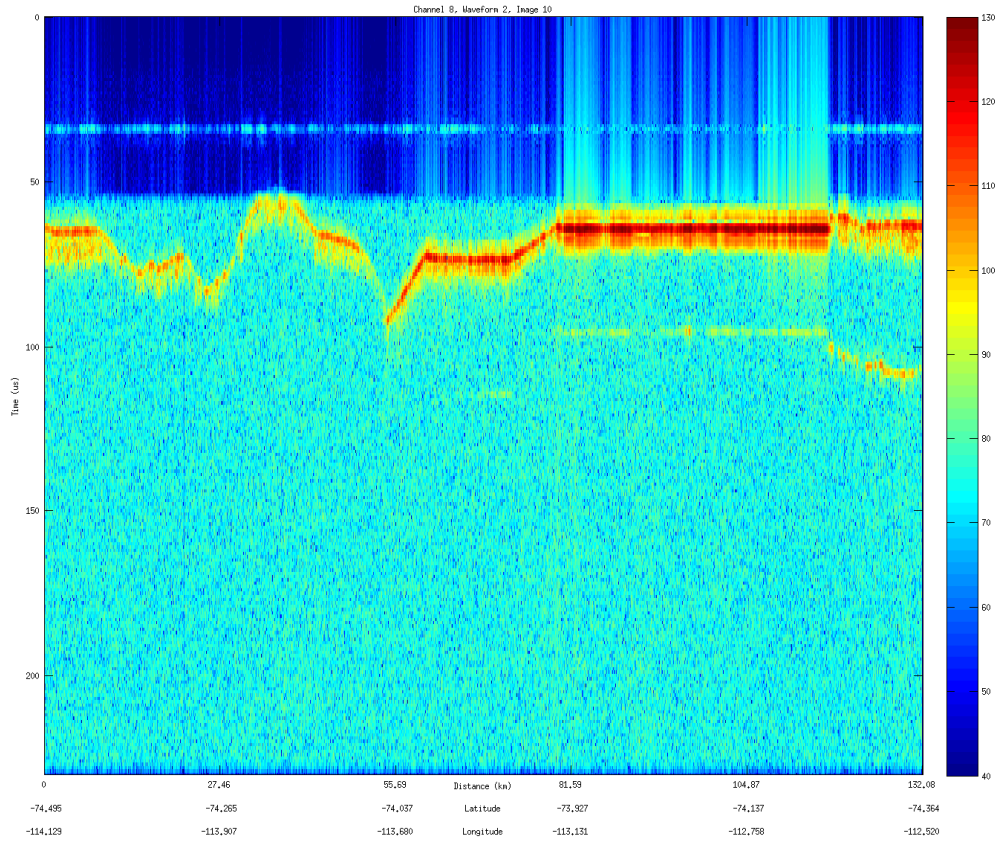

Flight: 1008
Date: 10/28/2009

Surface Image(s)