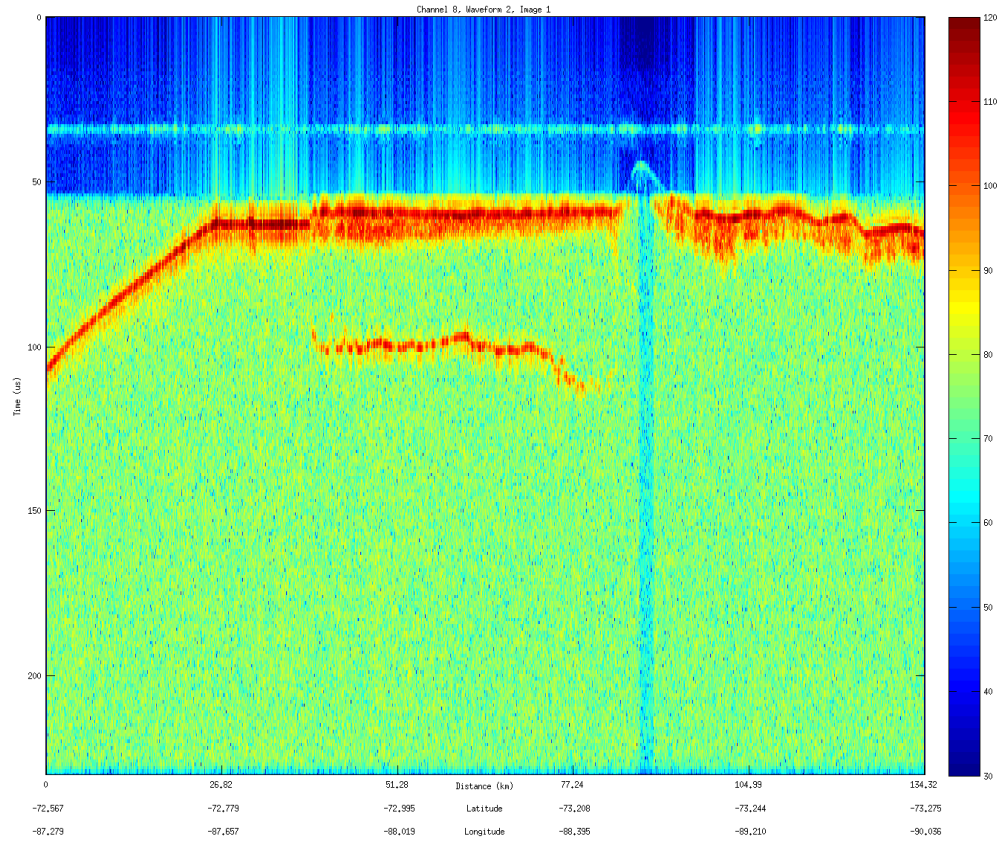

Flight: 1008
Date: 10/28/2009

Surface Image(s)