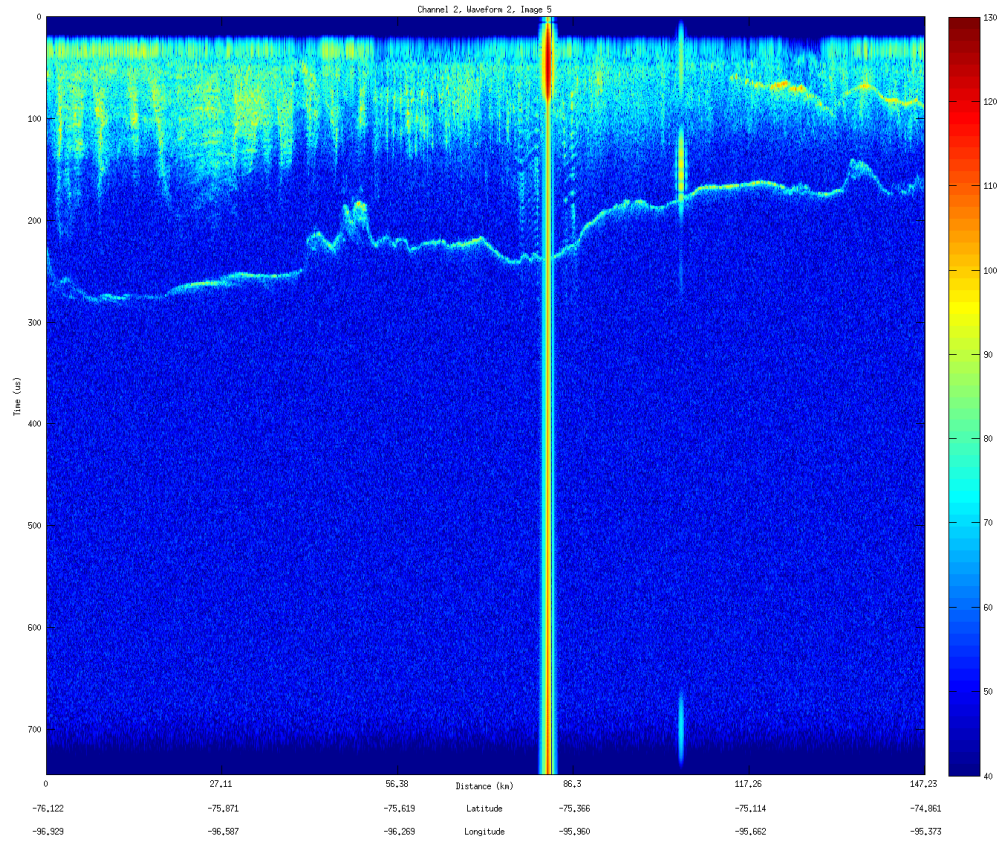

Flight: 1007
Date: 10/27/2009

Bed Image(s)