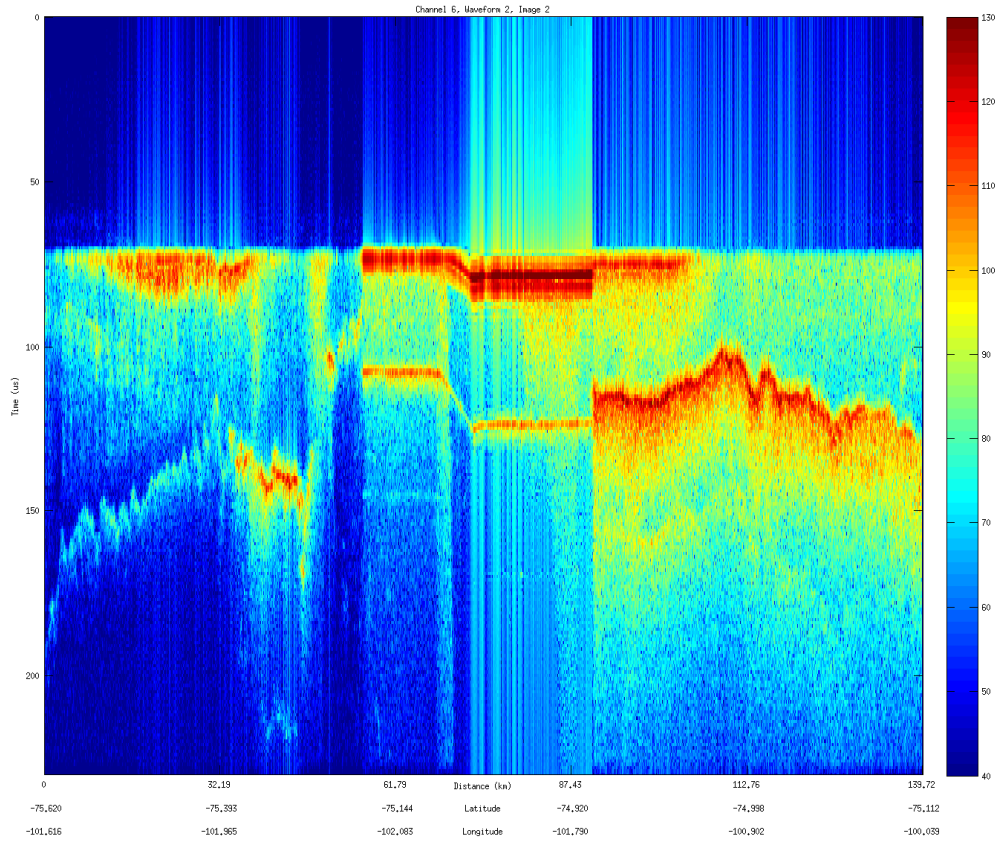

Flight: 1007
Date: 10/27/2009

Bed Image(s)