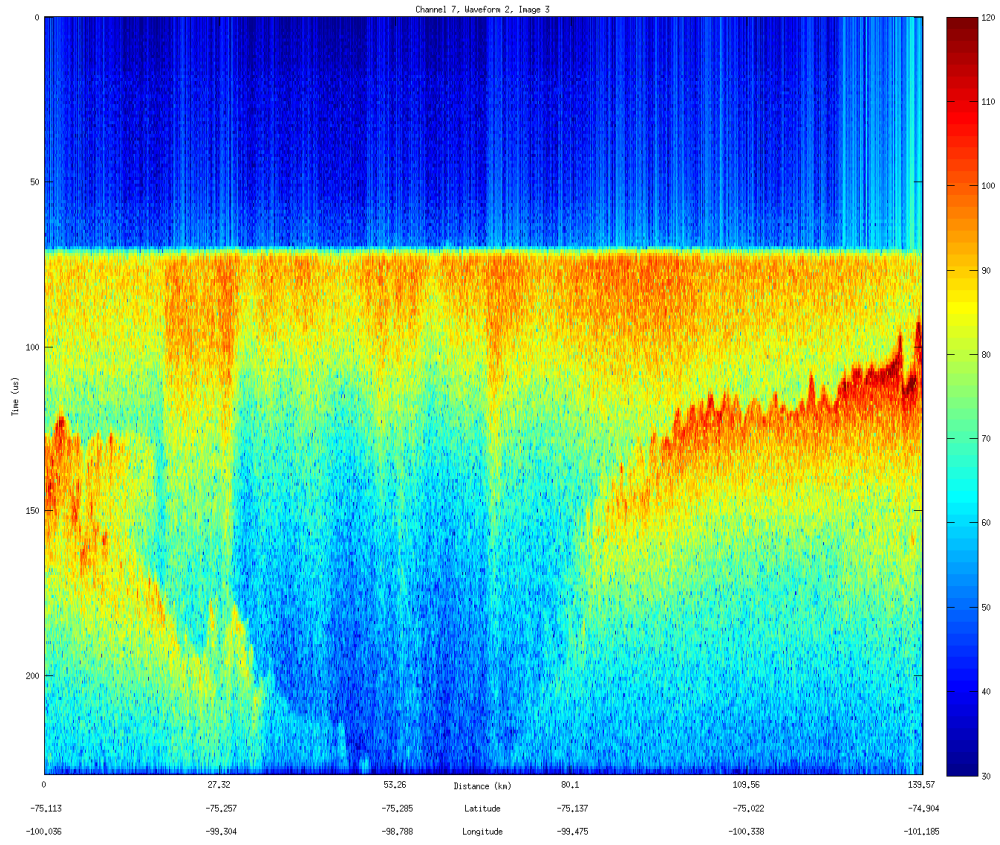

### Surface Image(s)

Flight: 1007  
Date: 10/27/2009

### Bed Image(s)

Flight: 1007  
Date: 10/27/2009

**Data 03**  
Flight Path

Flight: 1007  
Date: 10/27/2009

### Bed Image(s)

Flight: 1007  
Date: 10/27/2009

**Data 04**  
Flight Path

Flight: 1007  
Date: 10/27/2009