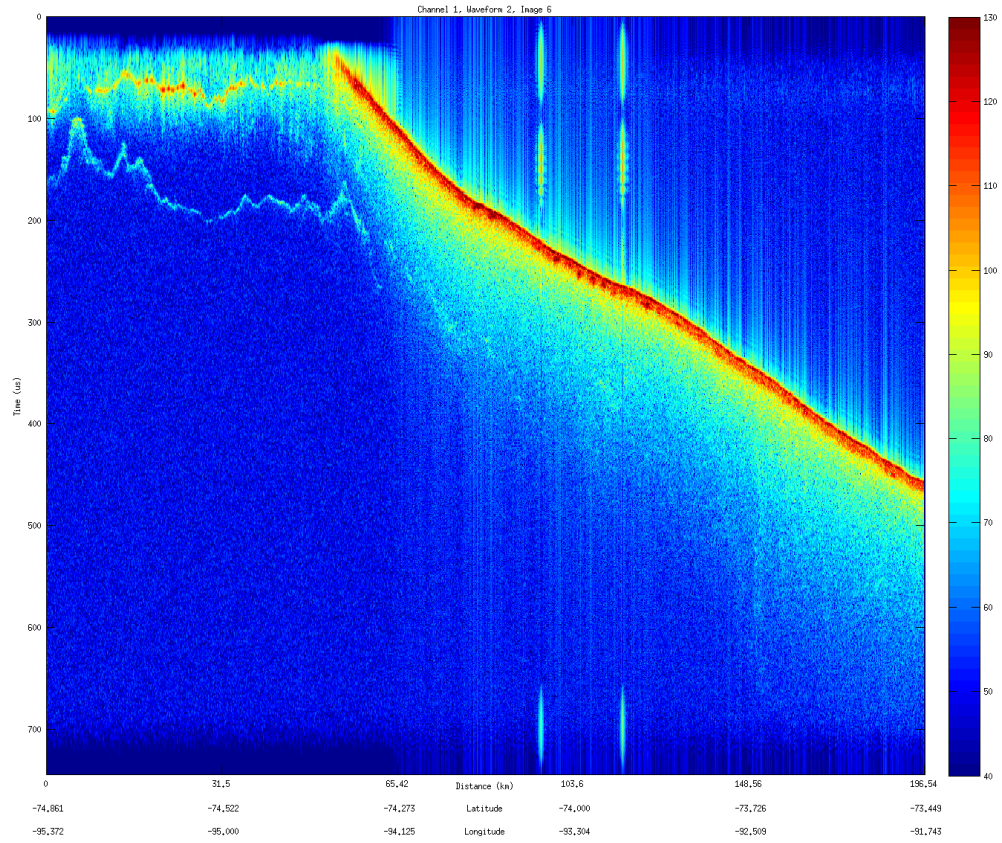

Flight: 1007
Date: 10/27/2009

Bed Image(s)