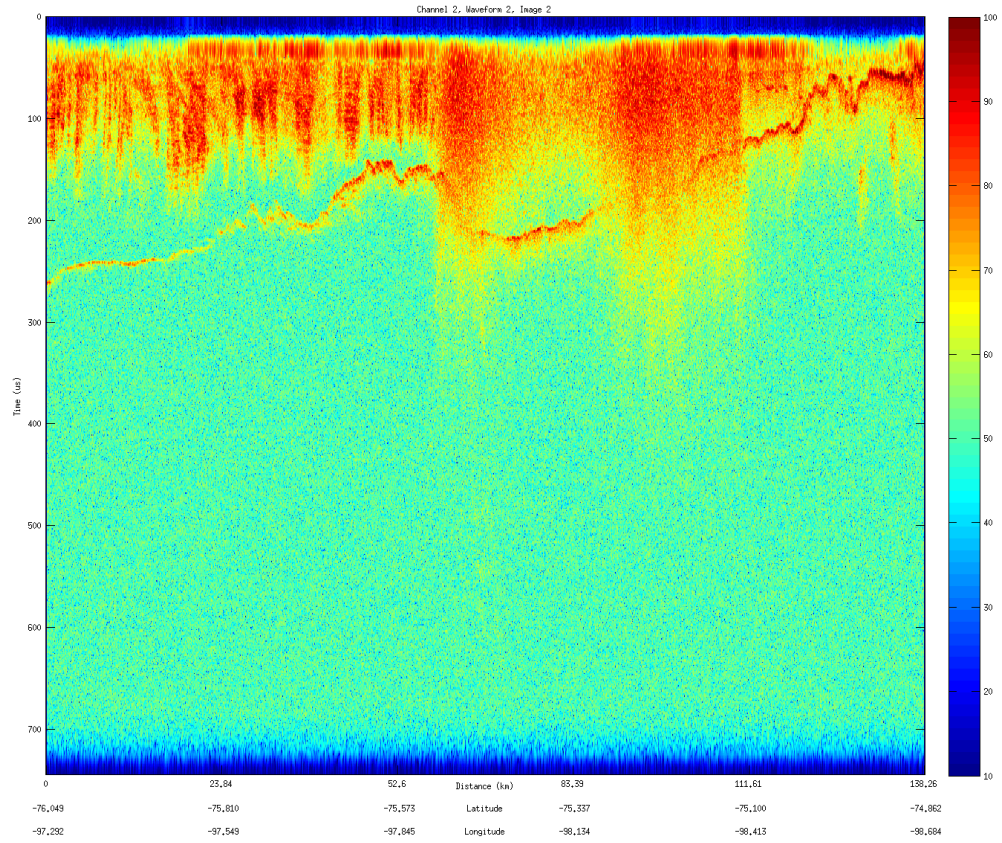

Flight: 1007
Date: 10/27/2009

Bed Image(s)