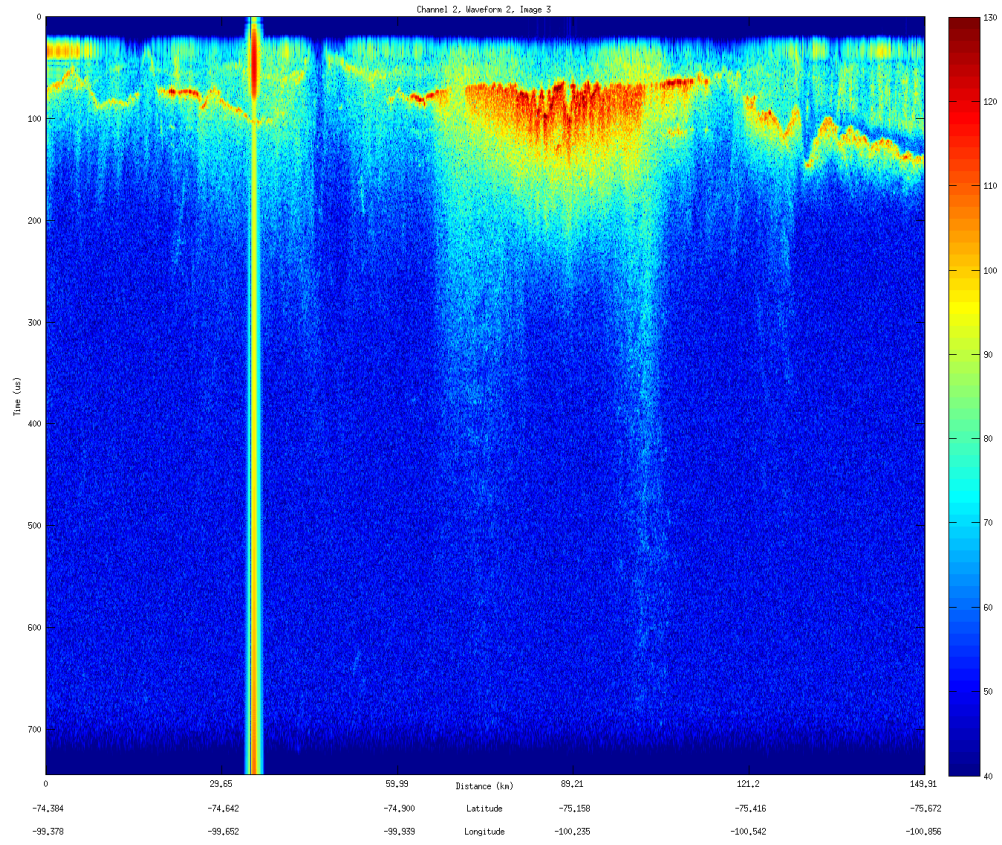

### Bed Image(s)

Flight: 1007  
Date: 10/27/2009

**Data 02**  
Flight Path

Flight: 1007  
Date: 10/27/2009

Surface Image(s)  
No Surface

Flight: 1007  
Date: 10/27/2009

### Bed Image(s)

Flight: 1007  
Date: 10/27/2009

**Data 03**  
Flight Path

Flight: 1007  
Date: 10/27/2009

Surface Image(s)  
No Surface

Flight: 1007  
Date: 10/27/2009

### Bed Image(s)

Flight: 1007  
Date: 10/27/2009

**Rec6**  
**Data 01**  
Flight Path

Flight: 1007  
Date: 10/27/2009

Surface Image(s)  
No Surface

Flight: 1007  
Date: 10/27/2009