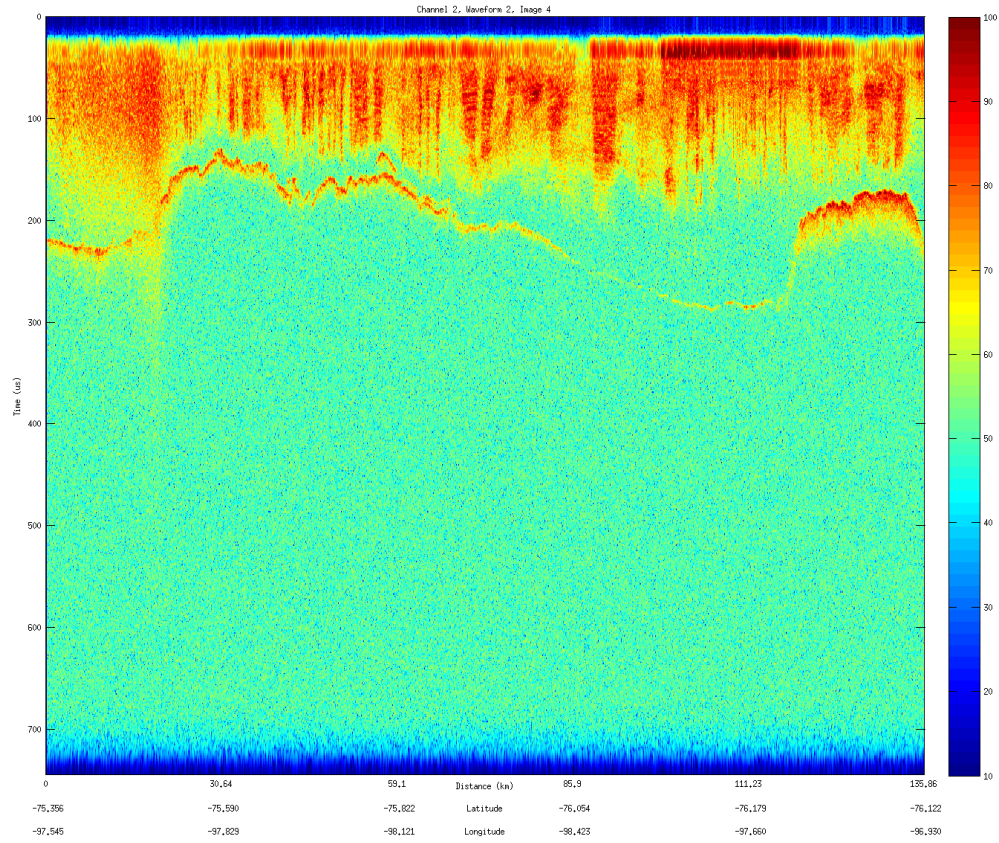

Flight: 1007
Date: 10/27/2009

Bed Image(s)