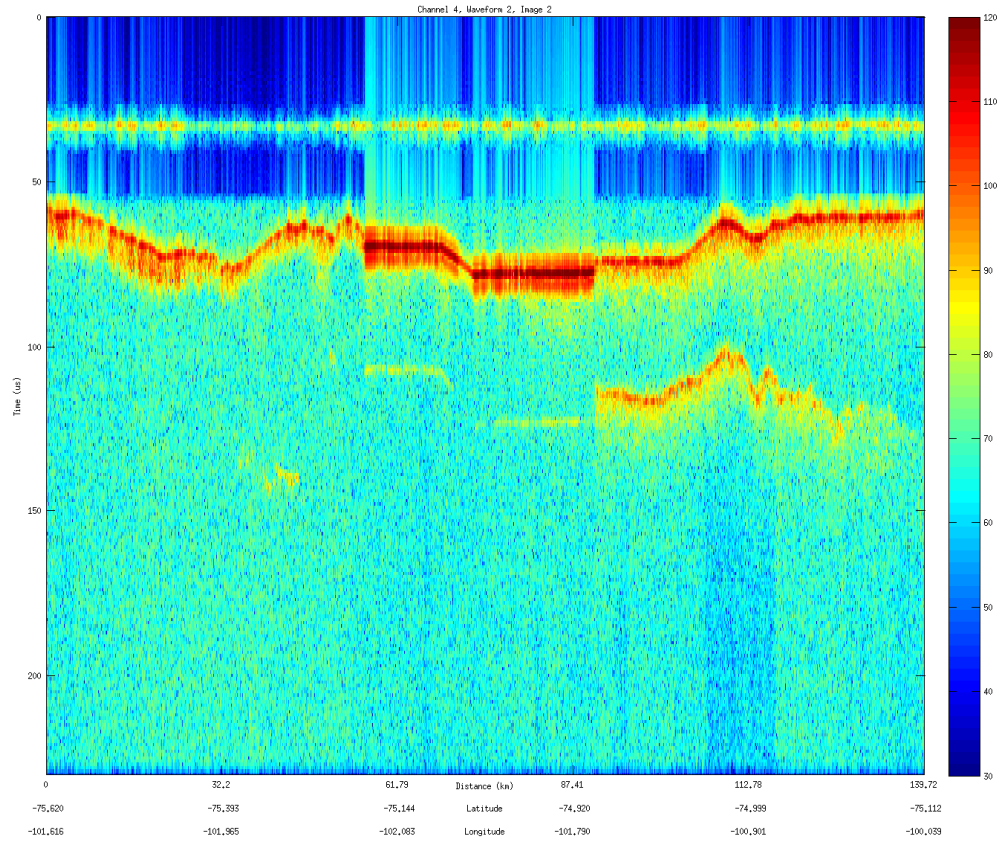

### Surface Image(s)

Flight: 1007  
Date: 10/27/2009

### Bed Image(s)

Flight: 1007  
Date: 10/27/2009

**Data 02**  
Flight Path

Flight: 1007  
Date: 10/27/2009

### Bed Image(s)

Flight: 1007  
Date: 10/27/2009

**Data 03**  
Flight Path

Flight: 1007  
Date: 10/27/2009