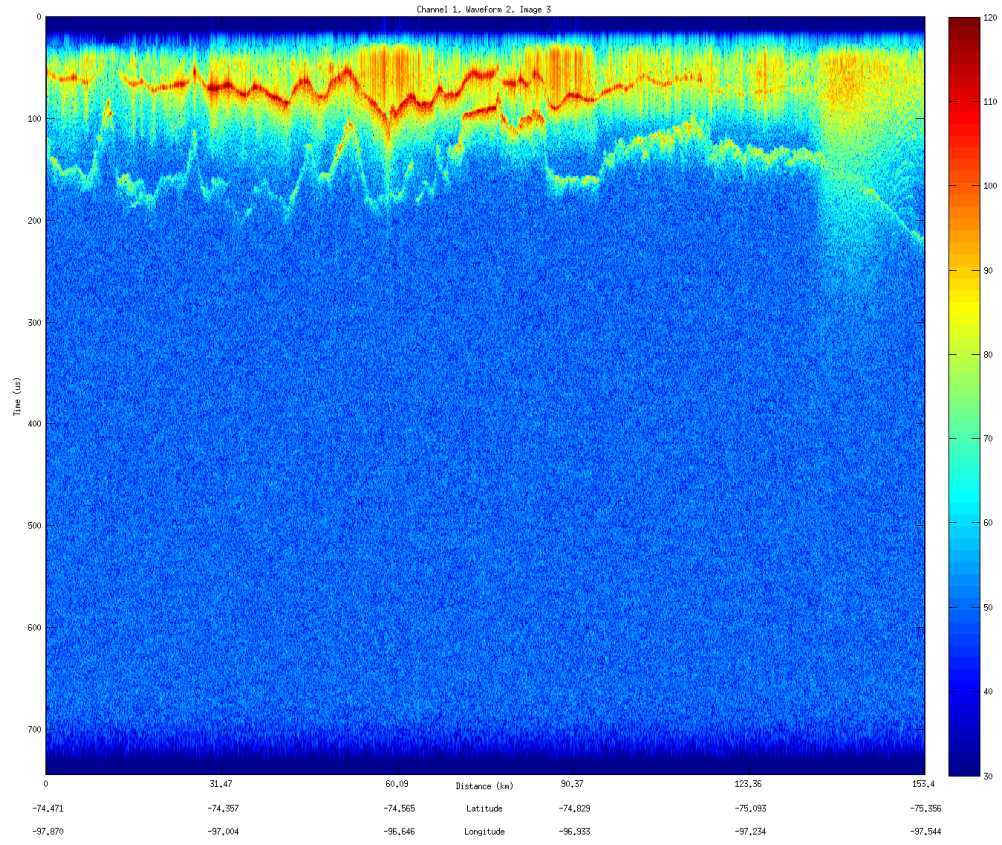

Flight: 1007
Date: 10/27/2009

Bed Image(s)