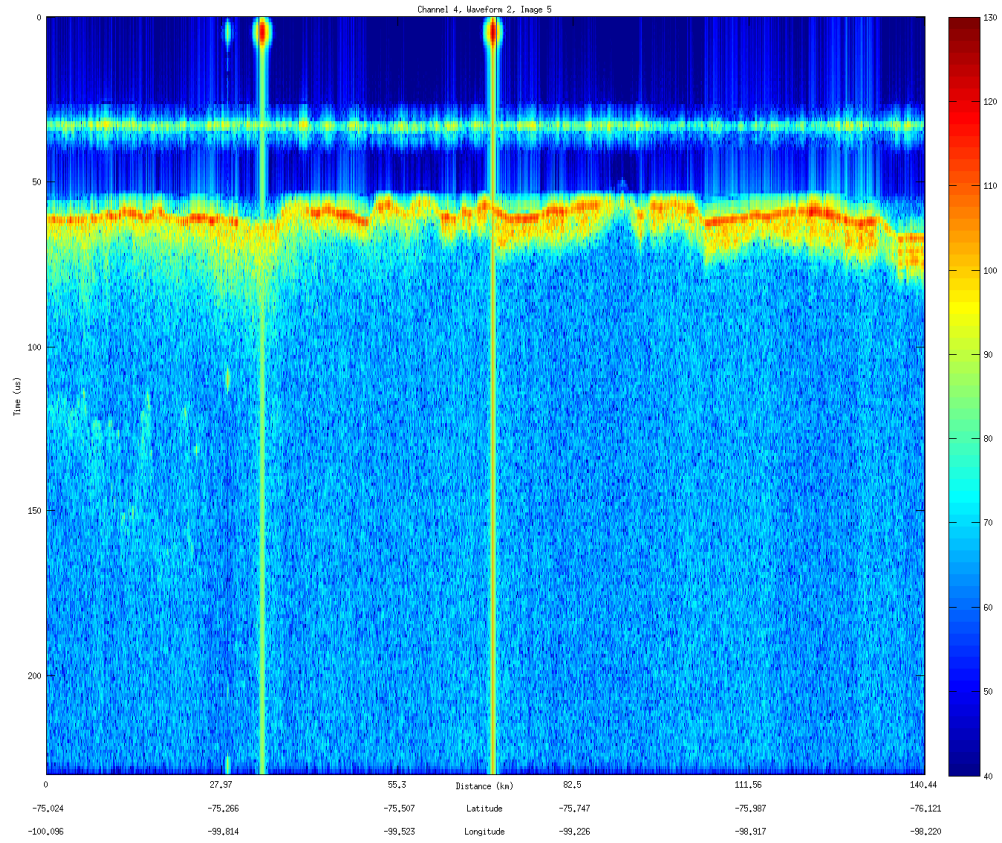

### Surface Image(s)

Flight: 1007  
Date: 10/27/2009

### Bed Image(s)

Flight: 1007  
Date: 10/27/2009

**Data 05**  
Flight Path

Flight: 1007  
Date: 10/27/2009

Surface Image(s)

Flight: 1007  
Date: 10/27/2009

### Bed Image(s)

Flight: 1007  
Date: 10/27/2009

**Rec45**  
**Data 01**  
Flight Path

Flight: 1007  
Date: 10/27/2009

Surface Image(s)  
No Surface

Flight: 1007  
Date: 10/27/2009

### Bed Image(s)

Flight: 1007  
Date: 10/27/2009

**Data 02**  
Flight Path

Flight: 1007  
Date: 10/27/2009

Surface Image(s)  
No Surface

Flight: 1007  
Date: 10/27/2009