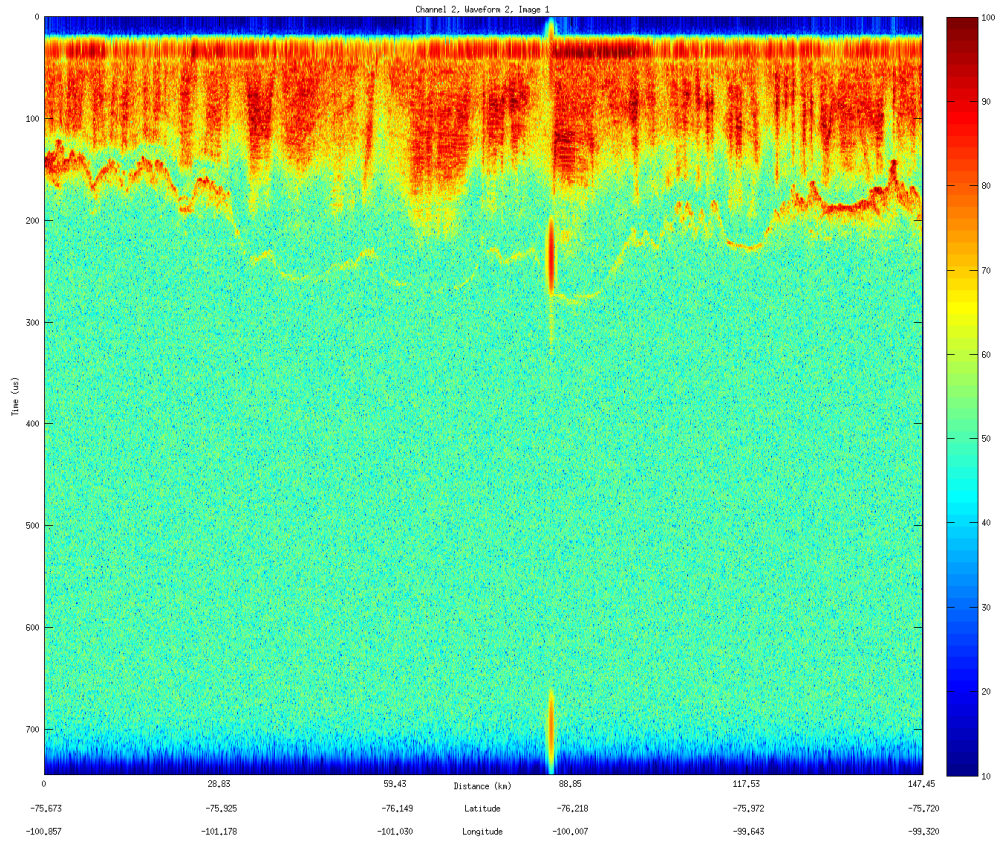

### Bed Image(s)

Flight: 1007  
Date: 10/27/2009

**Data 03**  
Flight Path

Flight: 1007  
Date: 10/27/2009

Surface Image(s)  
No Surface

Flight: 1007  
Date: 10/27/2009

### Bed Image(s)

Flight: 1007  
Date: 10/27/2009

**Rec6**  
**Data 01**  
Flight Path

Flight: 1007  
Date: 10/27/2009

Surface Image(s)  
No Surface

Flight: 1007  
Date: 10/27/2009

### Bed Image(s)

Flight: 1007  
Date: 10/27/2009

**Data 02**  
Flight Path

Flight: 1007  
Date: 10/27/2009

Surface Image(s)  
No Surface

Flight: 1007  
Date: 10/27/2009