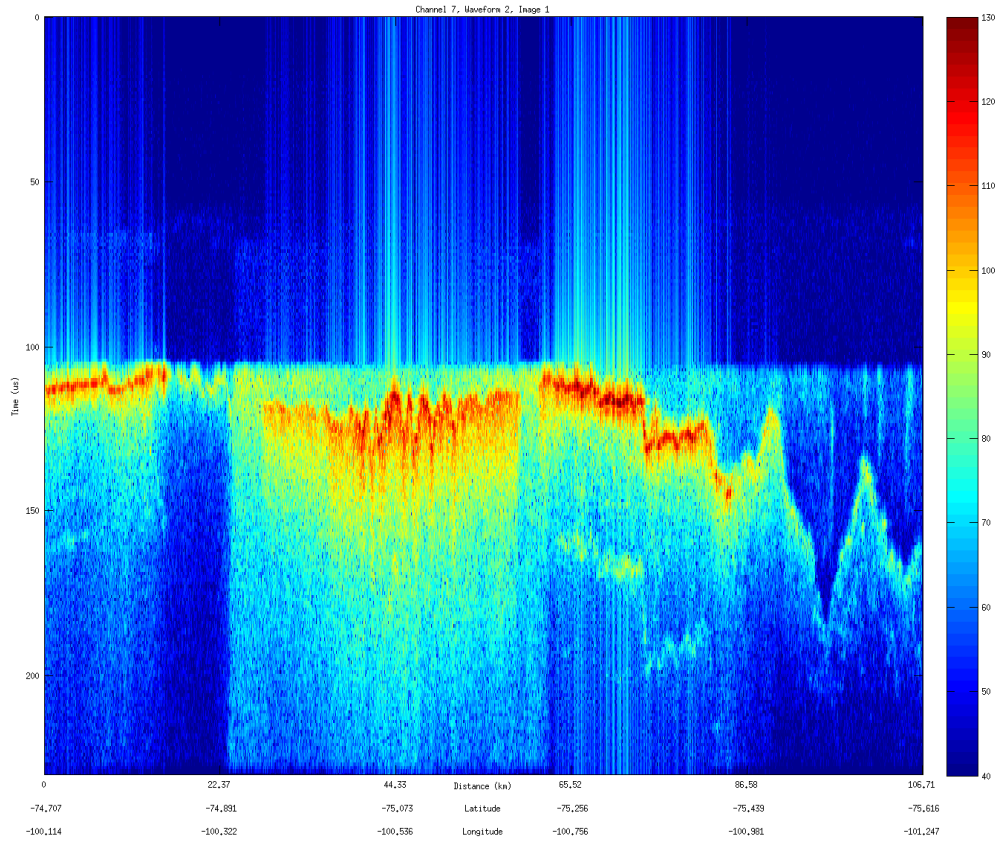

# Rec123

**Data 01**

Flight Path

Flight: 1007  
Date: 10/27/2009

### Surface Image(s)

Flight: 1007  
Date: 10/27/2009

### Bed Image(s)

Flight: 1007  
Date: 10/27/2009

**Data 02**  
Flight Path

Flight: 1007  
Date: 10/27/2009