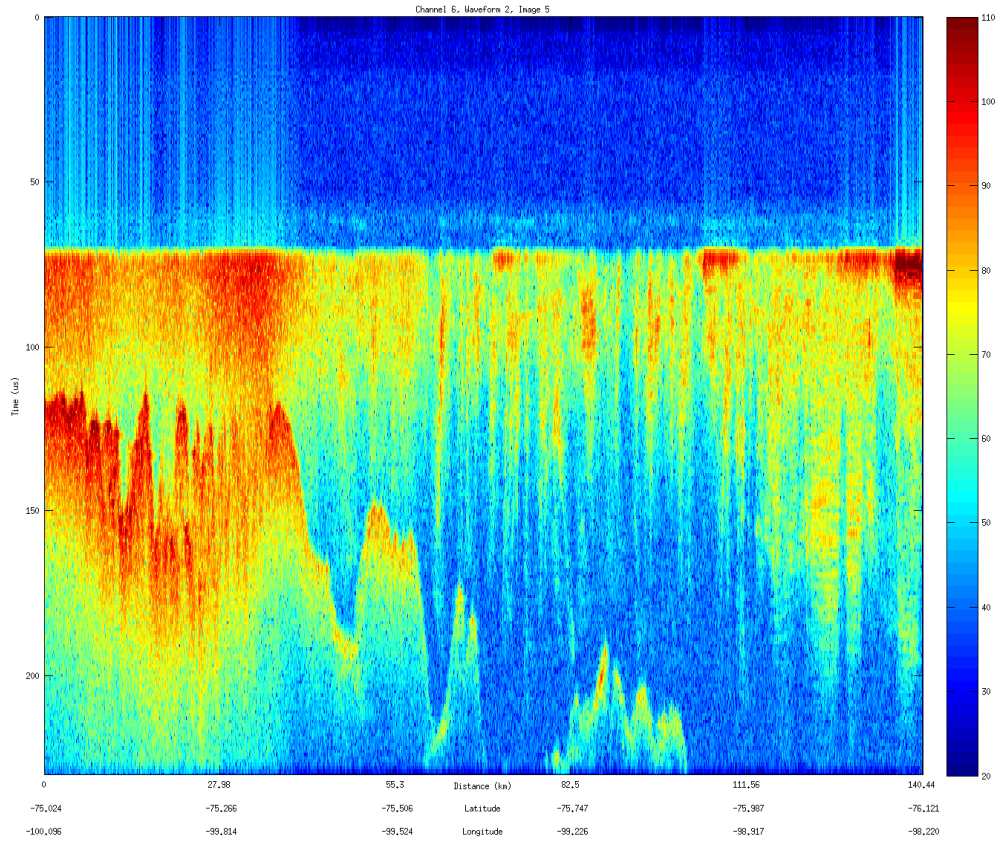

### Surface Image(s)

Flight: 1007  
Date: 10/27/2009

### Bed Image(s)

Flight: 1007  
Date: 10/27/2009

**Data 05**  
Flight Path

Flight: 1007  
Date: 10/27/2009

Surface Image(s)

Flight: 1007  
Date: 10/27/2009

### Bed Image(s)

Flight: 1007  
Date: 10/27/2009

**Rec45**  
**Data 01**  
Flight Path

Flight: 1007  
Date: 10/27/2009

Surface Image(s)  
No Surface

Flight: 1007  
Date: 10/27/2009

### Bed Image(s)

Flight: 1007  
Date: 10/27/2009

**Data 02**  
Flight Path

Flight: 1007  
Date: 10/27/2009

Surface Image(s)  
No Surface

Flight: 1007  
Date: 10/27/2009