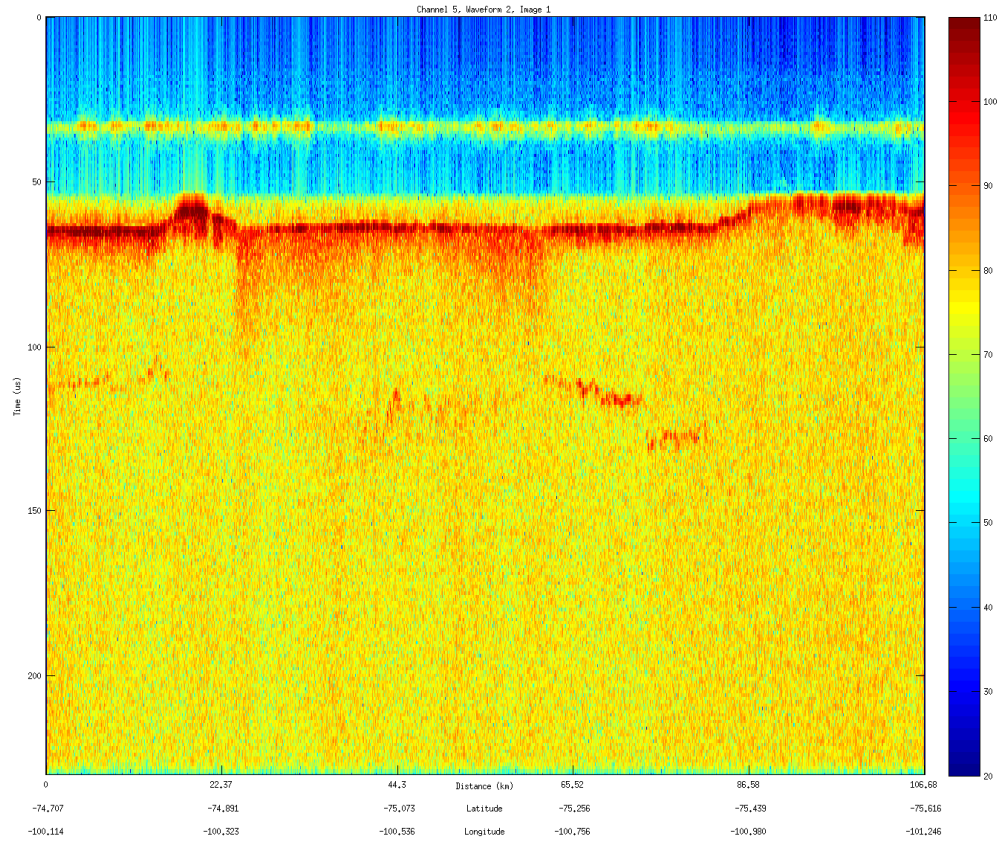

# Rec123

**Data 01**

Flight Path

Flight: 1007  
Date: 10/27/2009

### Surface Image(s)

Flight: 1007  
Date: 10/27/2009

### Bed Image(s)

Flight: 1007  
Date: 10/27/2009

**Data 02**  
Flight Path

Flight: 1007  
Date: 10/27/2009