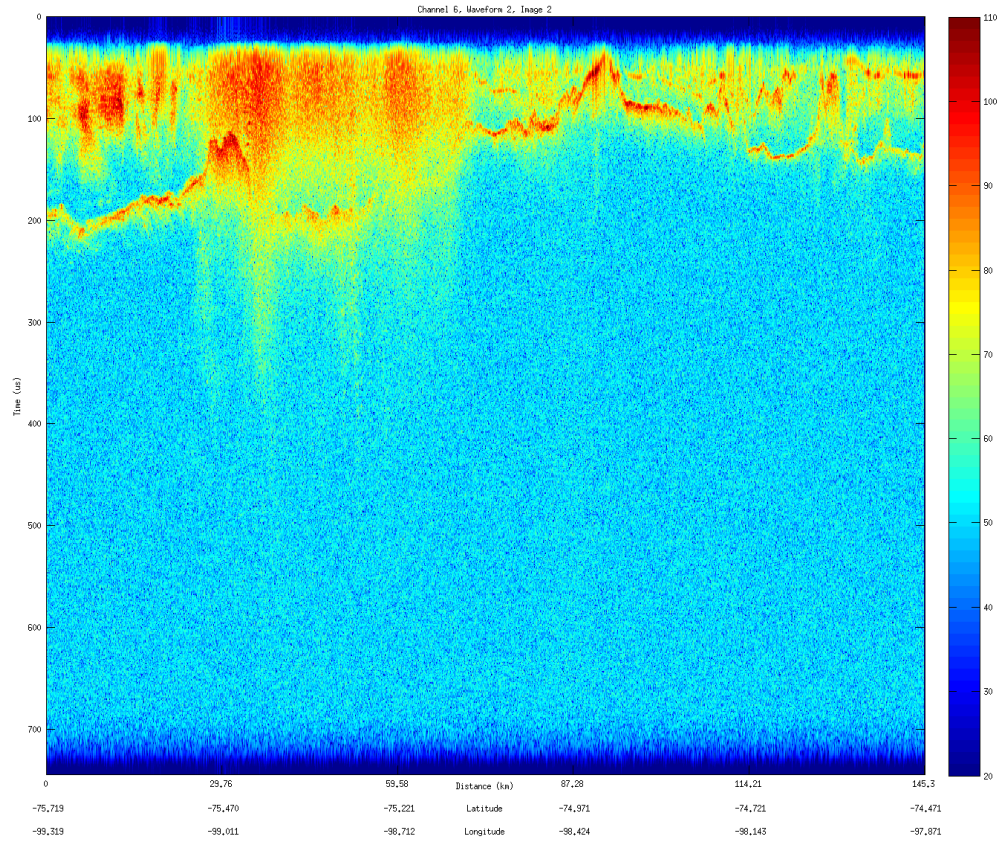

Flight: 1007
Date: 10/27/2009

Bed Image(s)