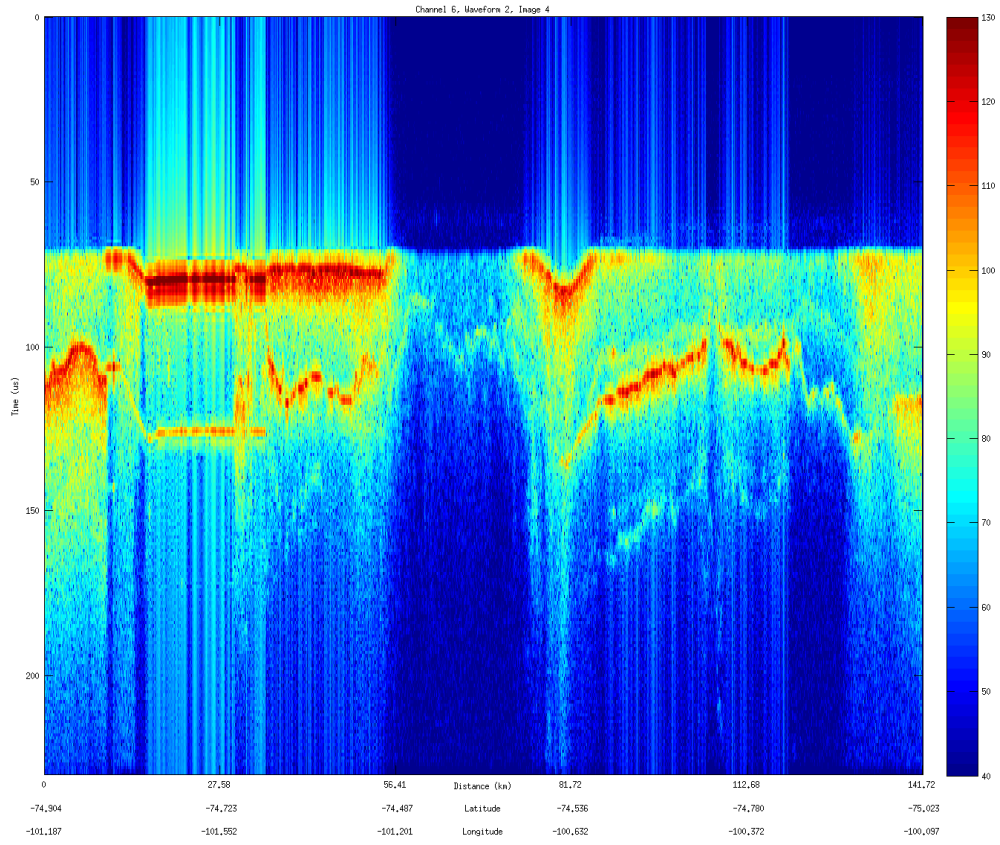

### Surface Image(s)

Flight: 1007  
Date: 10/27/2009

### Bed Image(s)

Flight: 1007  
Date: 10/27/2009

**Data 04**  
Flight Path

Flight: 1007  
Date: 10/27/2009

### Bed Image(s)

Flight: 1007  
Date: 10/27/2009

**Data 05**  
Flight Path

Flight: 1007  
Date: 10/27/2009

Surface Image(s)

Flight: 1007  
Date: 10/27/2009