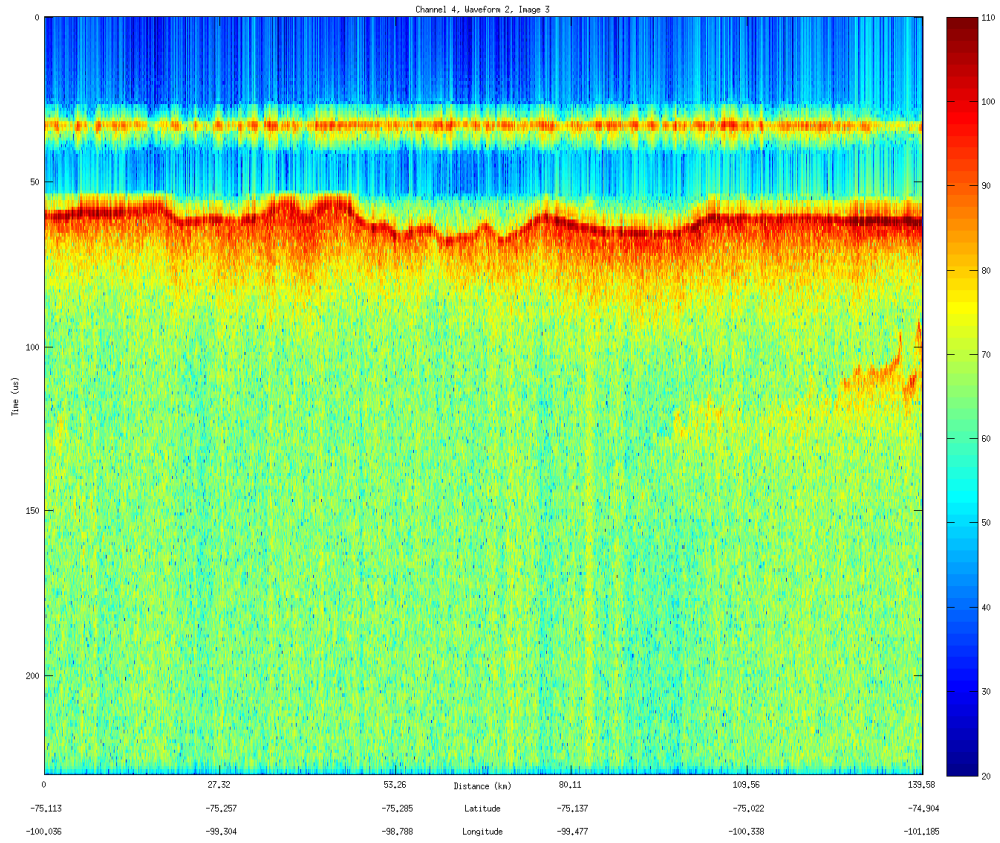

### Surface Image(s)

Flight: 1007  
Date: 10/27/2009

### Bed Image(s)

Flight: 1007  
Date: 10/27/2009

**Data 03**  
Flight Path

Flight: 1007  
Date: 10/27/2009

### Bed Image(s)

Flight: 1007  
Date: 10/27/2009

**Data 04**  
Flight Path

Flight: 1007  
Date: 10/27/2009