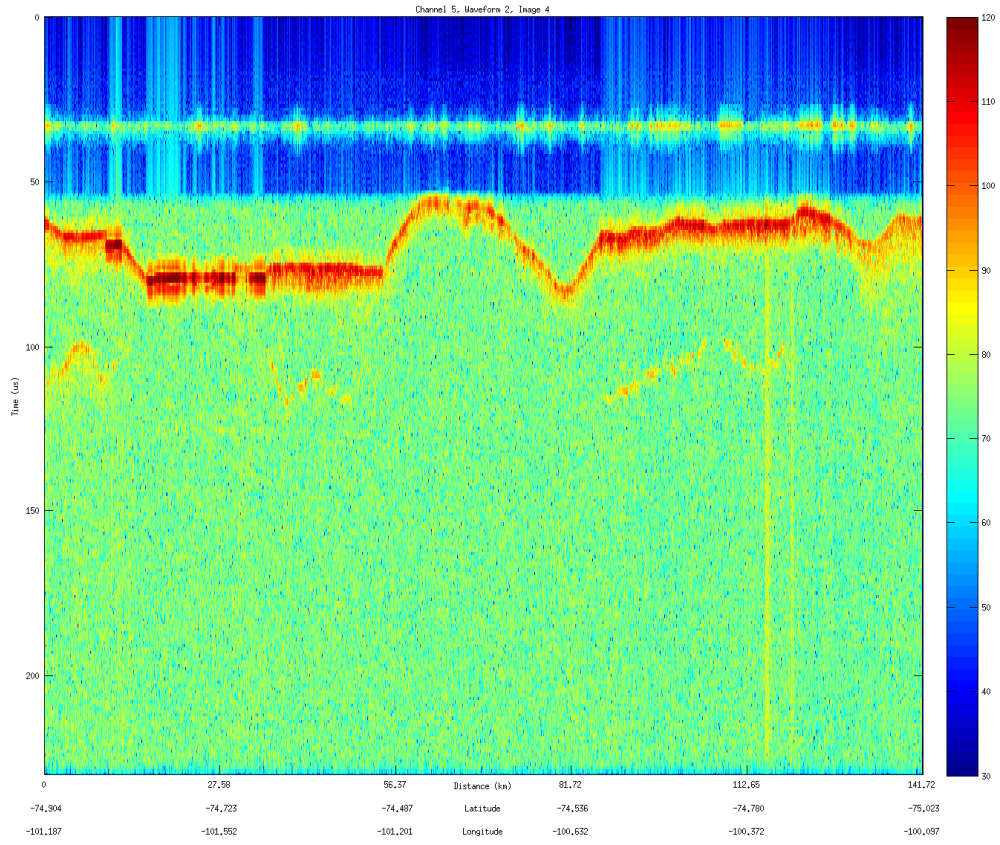

### Surface Image(s)

Flight: 1007  
Date: 10/27/2009

### Bed Image(s)

Flight: 1007  
Date: 10/27/2009

**Data 04**  
Flight Path

Flight: 1007  
Date: 10/27/2009

### Bed Image(s)

Flight: 1007  
Date: 10/27/2009

**Data 05**  
Flight Path

Flight: 1007  
Date: 10/27/2009

Surface Image(s)

Flight: 1007  
Date: 10/27/2009