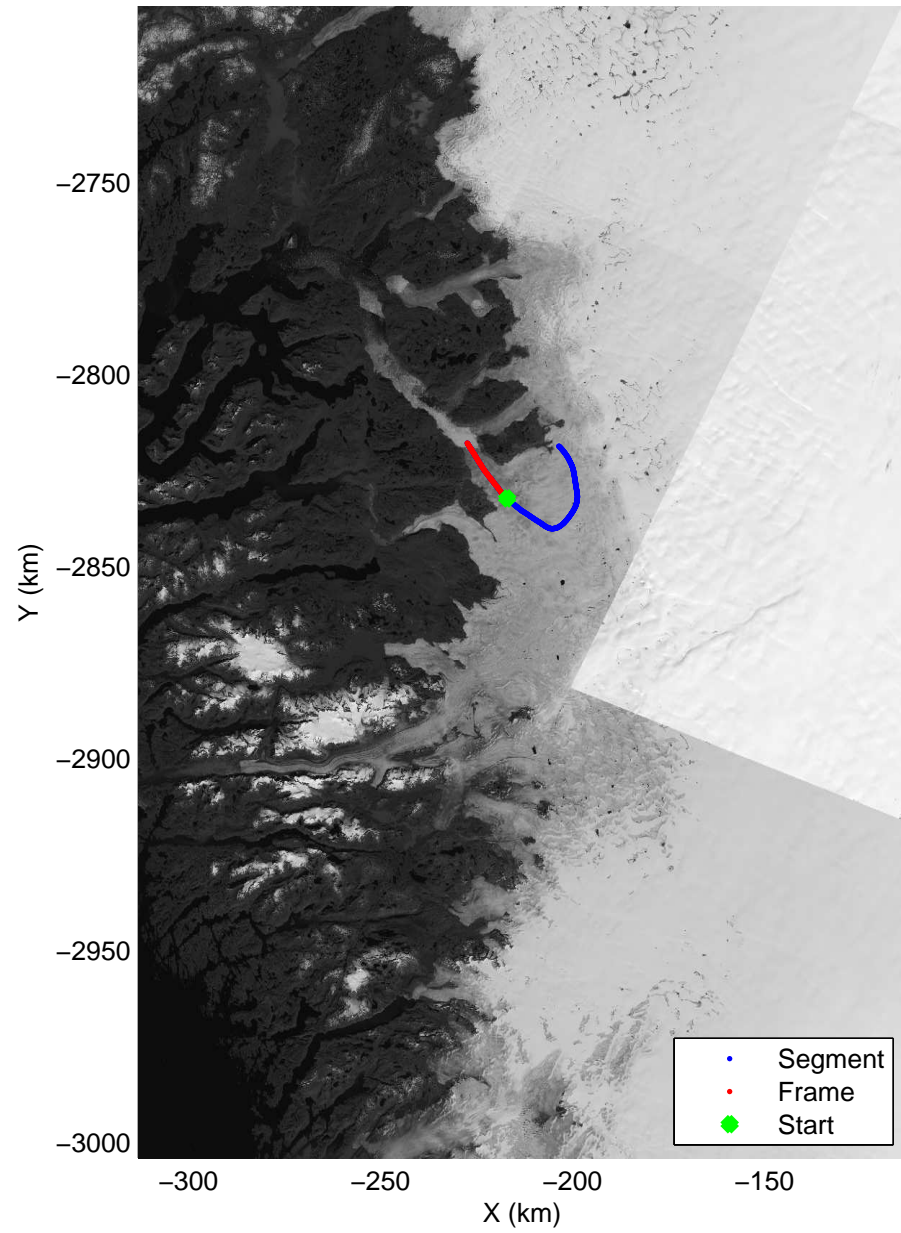

Polar Stereograph 70N/-45E

mcrds 2008_Greenland_TO: "Nuuk" 20080802_05_001: 17:53:17.9 to 18:02:22.3 GPS

mcrds 2008_Greenland_TO: "Nuuk" 20080802_05_001: 17:53:17.9 to 18:02:22.3 GPS

Polar Stereograph 70N/-45E

mcrds 2008_Greenland_TO: "Nuuk" 20080802_05_002: 18:02:23.1 to 18:06:18.2 GPS

mcrds 2008_Greenland_TO: "Nuuk" 20080802_05_002: 18:02:23.1 to 18:06:18.2 GPS