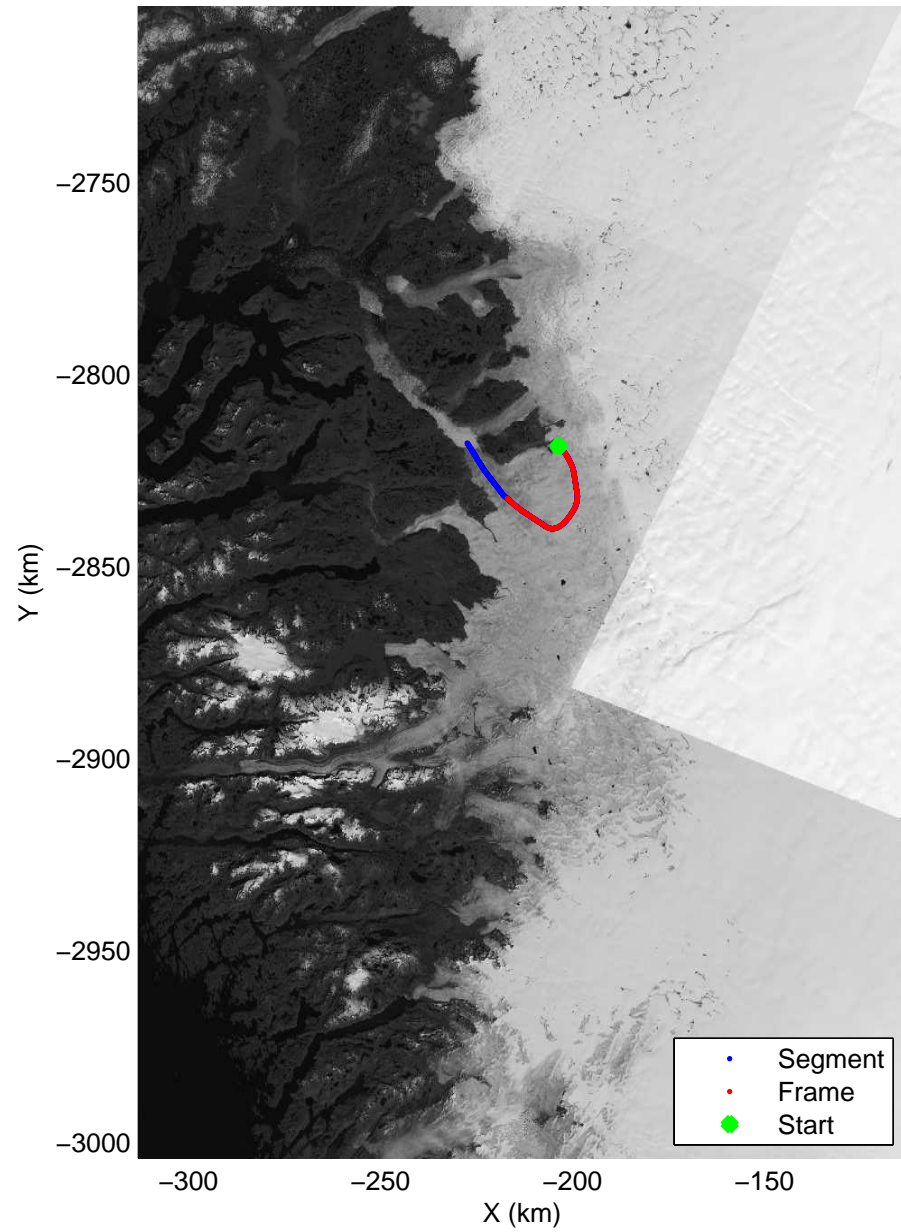

Polar Stereograph 70N/-45E

mcrds 2008_Greenland_TO: "Nuuk" 20080802_05_001: 17:53:17.9 to 18:02:22.3 GPS

mcrds 2008_Greenland_TO: "Nuuk" 20080802_05_001: 17:53:17.9 to 18:02:22.3 GPS

Polar Stereograph 70N/-45E

mcrds 2008_Greenland_TO: "Nuuk" 20080802_05_002: 18:02:23.1 to 18:06:18.2 GPS

mcrds 2008_Greenland_TO: "Nuuk" 20080802_05_002: 18:02:23.1 to 18:06:18.2 GPS