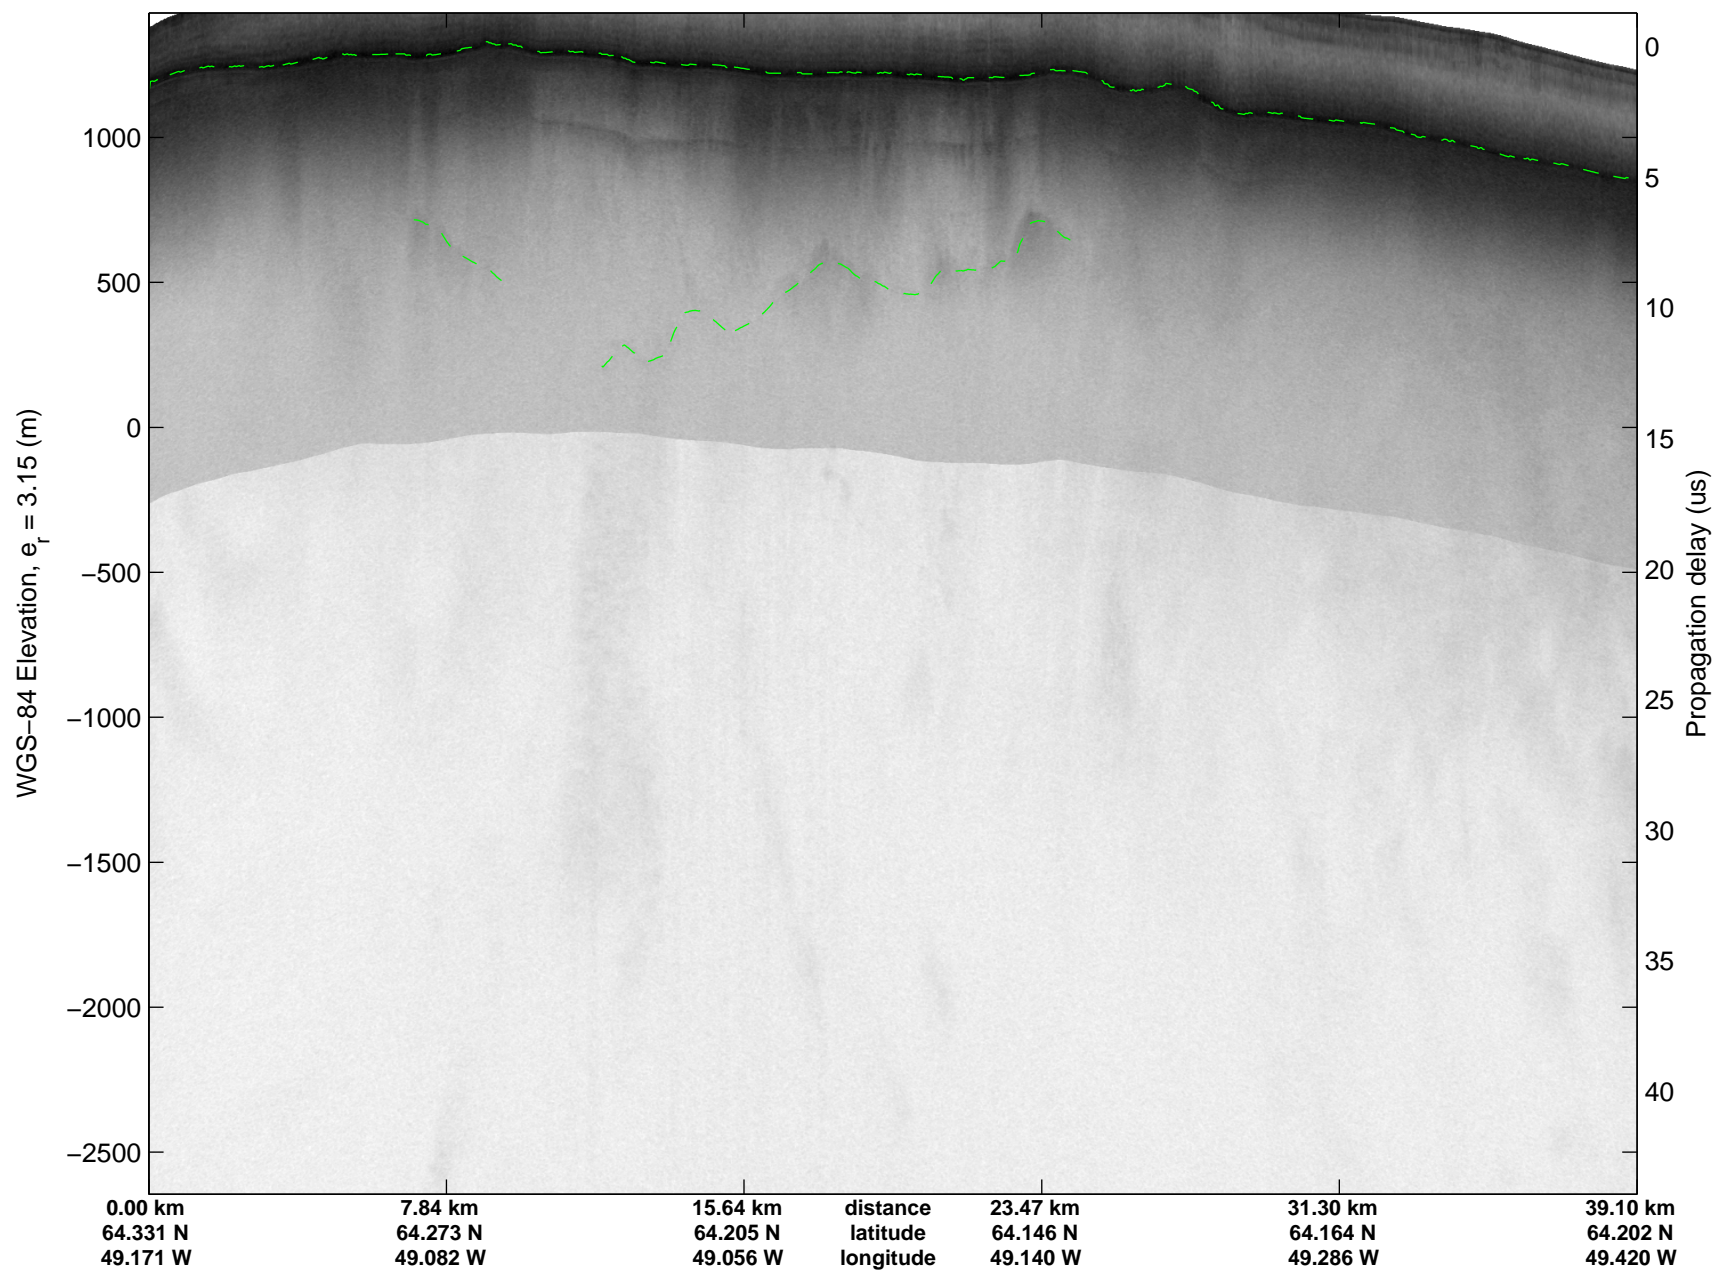

Polar Stereograph 70N/-45E

mcrds 2008_Greenland_TO: "Nuuk" 20080802_05_001: 17:53:17.9 to 18:02:22.3 GPS

mcrds 2008_Greenland_TO: "Nuuk" 20080802_05_001: 17:53:17.9 to 18:02:22.3 GPS

Polar Stereograph 70N/-45E

mcrds 2008_Greenland_TO: "Nuuk" 20080802_05_002: 18:02:23.1 to 18:06:18.2 GPS

mcrds 2008_Greenland_TO: "Nuuk" 20080802_05_002: 18:02:23.1 to 18:06:18.2 GPS