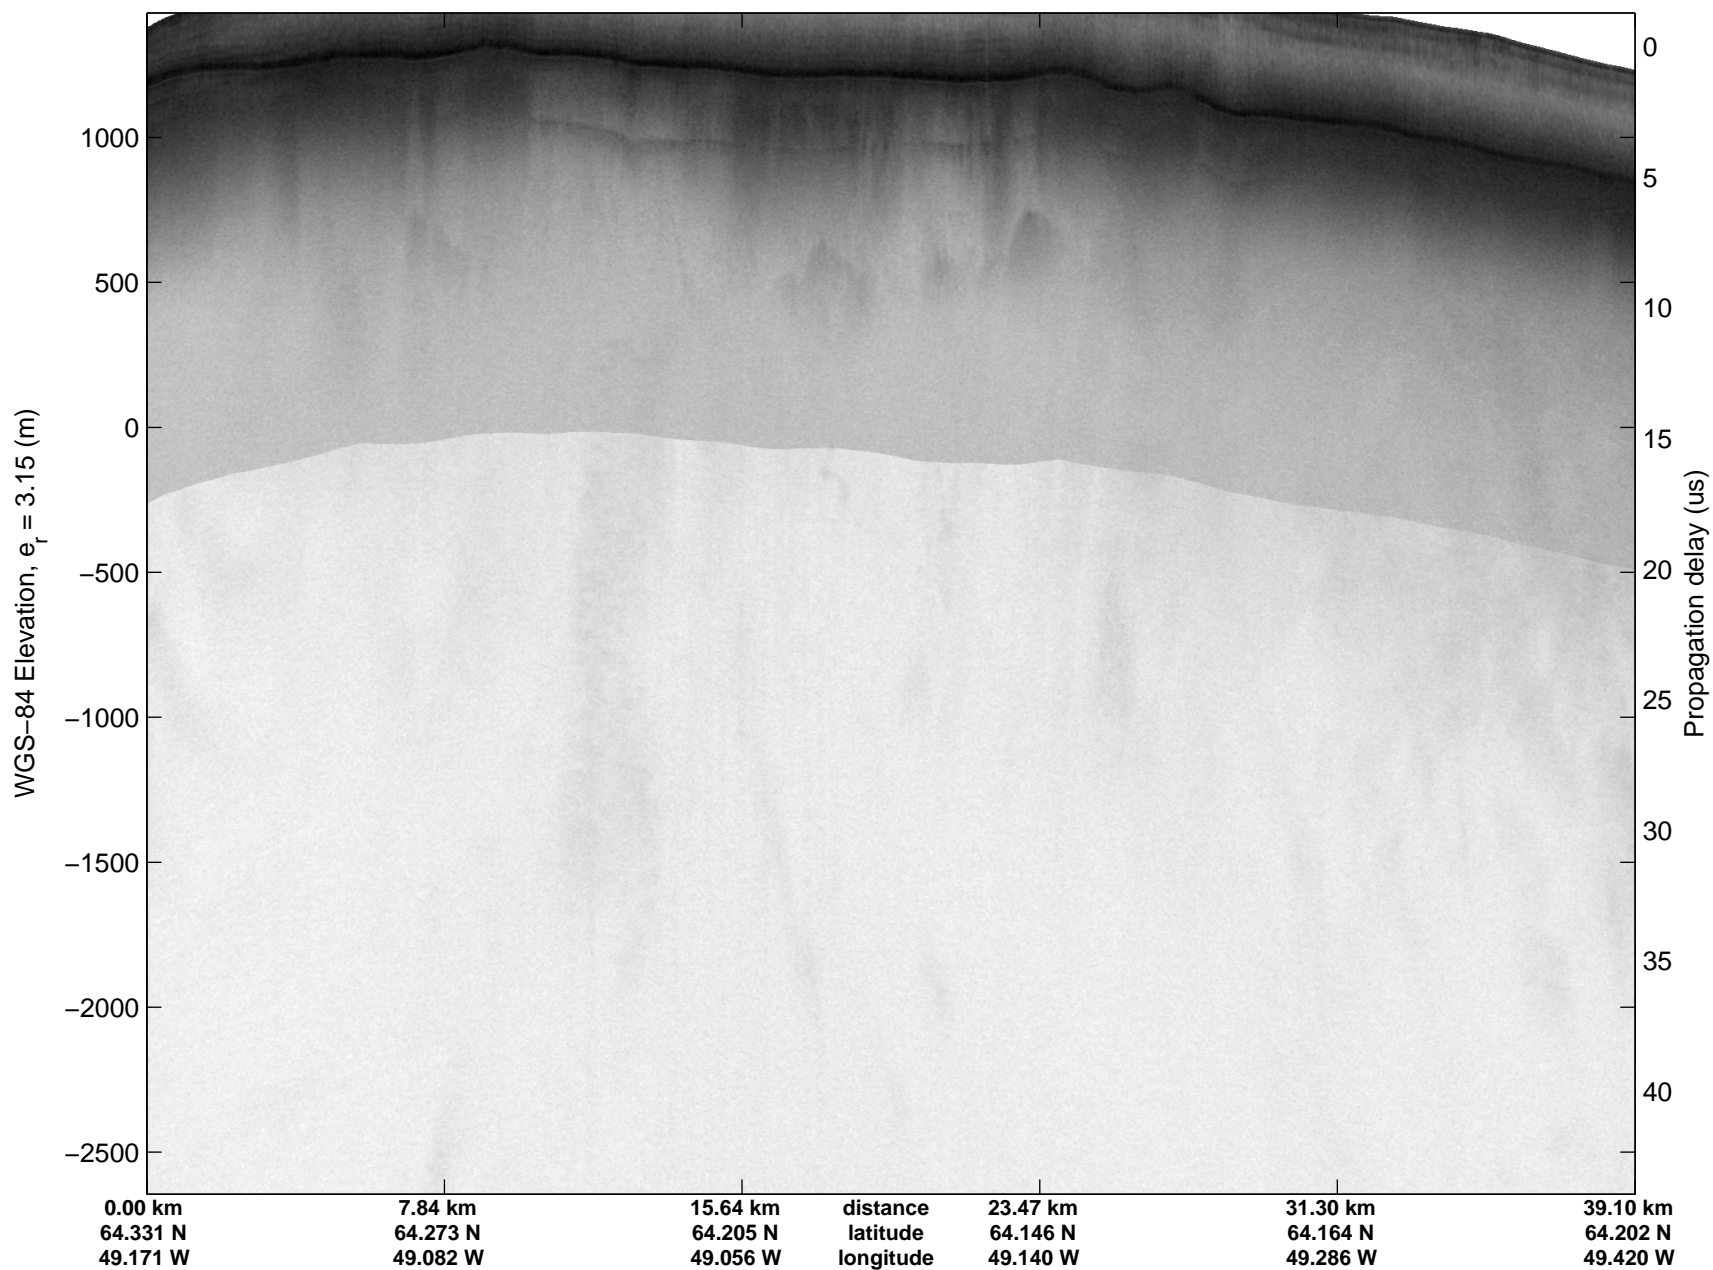

Polar Stereograph 70N/-45E

mcrds 2008_Greenland_TO: "Nuuk" 20080802_05_001: 17:53:17.9 to 18:02:22.3 GPS

mcrds 2008_Greenland_TO: "Nuuk" 20080802_05_001: 17:53:17.9 to 18:02:22.3 GPS

Polar Stereograph 70N/-45E

mcrds 2008_Greenland_TO: "Nuuk" 20080802_05_002: 18:02:23.1 to 18:06:18.2 GPS

mcrds 2008_Greenland_TO: "Nuuk" 20080802_05_002: 18:02:23.1 to 18:06:18.2 GPS