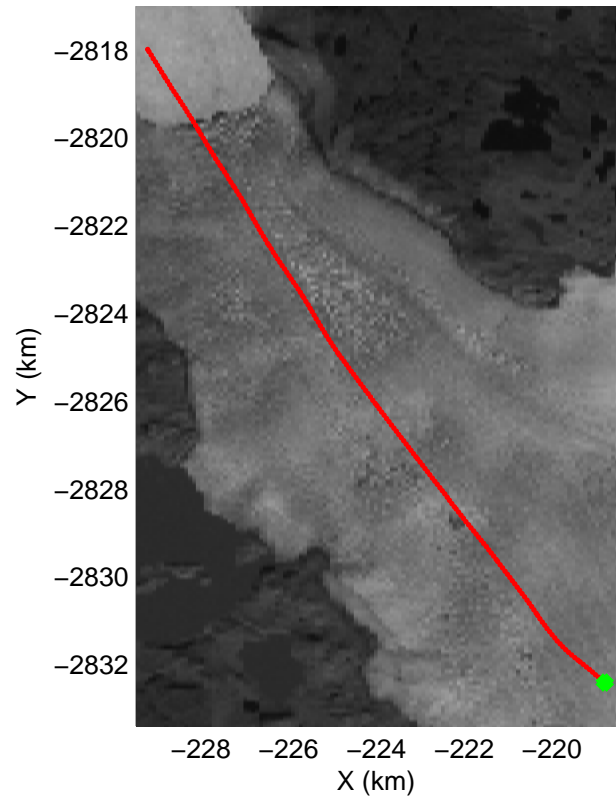

Polar Stereograph 70N/-45E

mcrds 2008_Greenland_TO: "Nuuk" 20080802_05_001: 17:53:17.9 to 18:02:22.3 GPS

mcrds 2008_Greenland_TO: "Nuuk" 20080802_05_001: 17:53:17.9 to 18:02:22.3 GPS

Polar Stereograph 70N/-45E

mcrds 2008_Greenland_TO: "Nuuk" 20080802_05_002: 18:02:23.1 to 18:06:18.2 GPS

mcrds 2008_Greenland_TO: "Nuuk" 20080802_05_002: 18:02:23.1 to 18:06:18.2 GPS