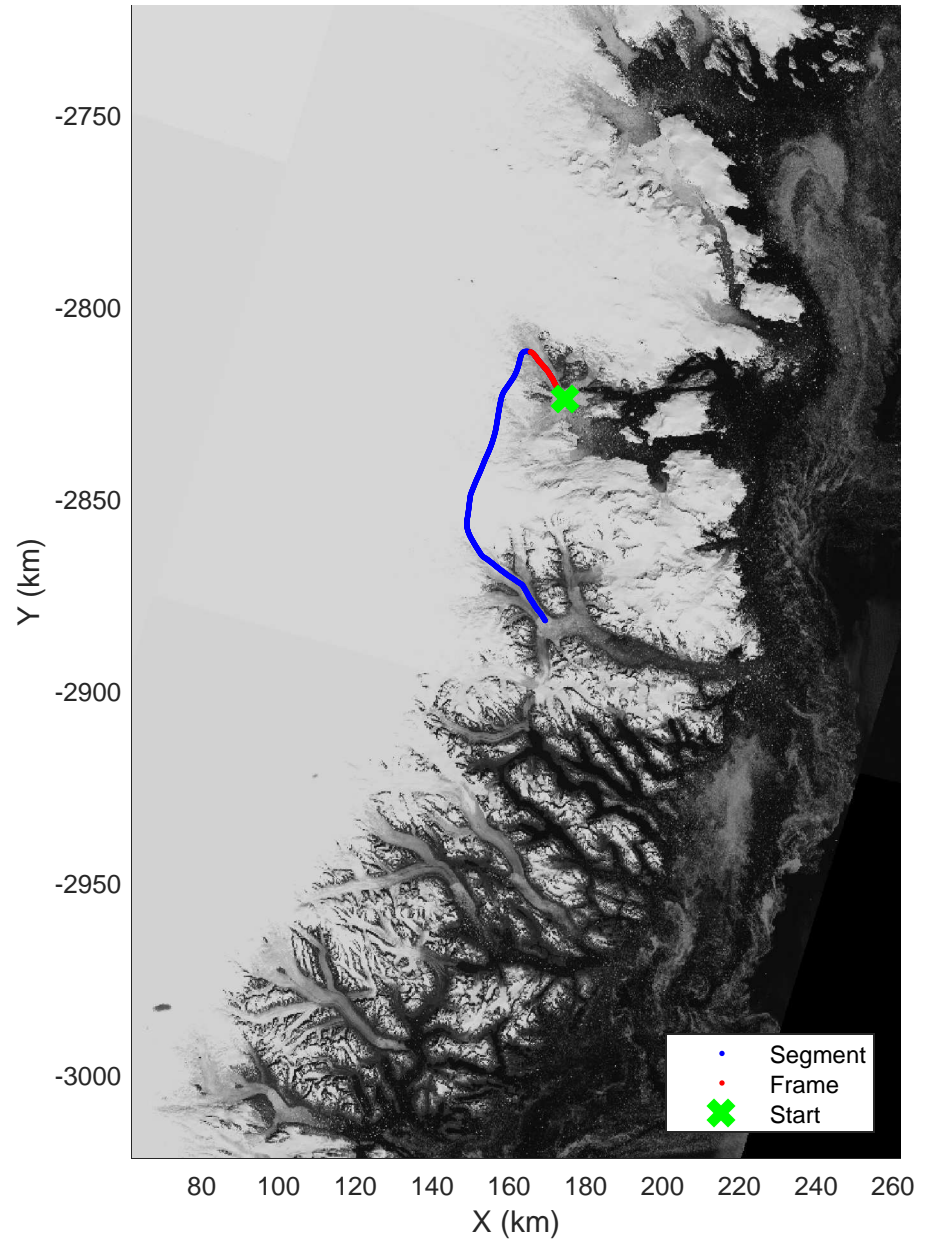

Southeast Greenland
20080802_04_001
Polar Stereograph 70N/-45E

mcrds 2008_Greenland_TO: "Southeast Greenland" 20080802_04_001: 13:15:18.1 to 13:19:01.9 GPS

mcrds 2008_Greenland_TO: "Southeast Greenland" 20080802_04_001: 13:15:18.1 to 13:19:01.9 GPS

Southeast Greenland
20080802_04_002
Polar Stereograph 70N/-45E

mcrds 2008_Greenland_TO: "Southeast Greenland" 20080802_04_002: 13:19:03.2 to 13:28:18.7 GPS

mcrds 2008_Greenland_TO: "Southeast Greenland" 20080802_04_002: 13:19:03.2 to 13:28:18.7 GPS

mcrds 2008_Greenland_TO: "Southeast Greenland" 20080802_04_003: 13:28:19.6 to 13:31:45.8 GPS

mcrds 2008_Greenland_TO: "Southeast Greenland" 20080802_04_003: 13:28:19.6 to 13:31:45.8 GPS

Southeast Greenland
20080802_04_004
Polar Stereograph 70N/-45E

mcrds 2008_Greenland_TO: "Southeast Greenland" 20080802_04_004: 13:31:46.8 to 13:34:43.1 GPS

mcrds 2008_Greenland_TO: "Southeast Greenland" 20080802_04_004: 13:31:46.8 to 13:34:43.1 GPS

Southeast Greenland
20080802_04_005
Polar Stereograph 70N/-45E