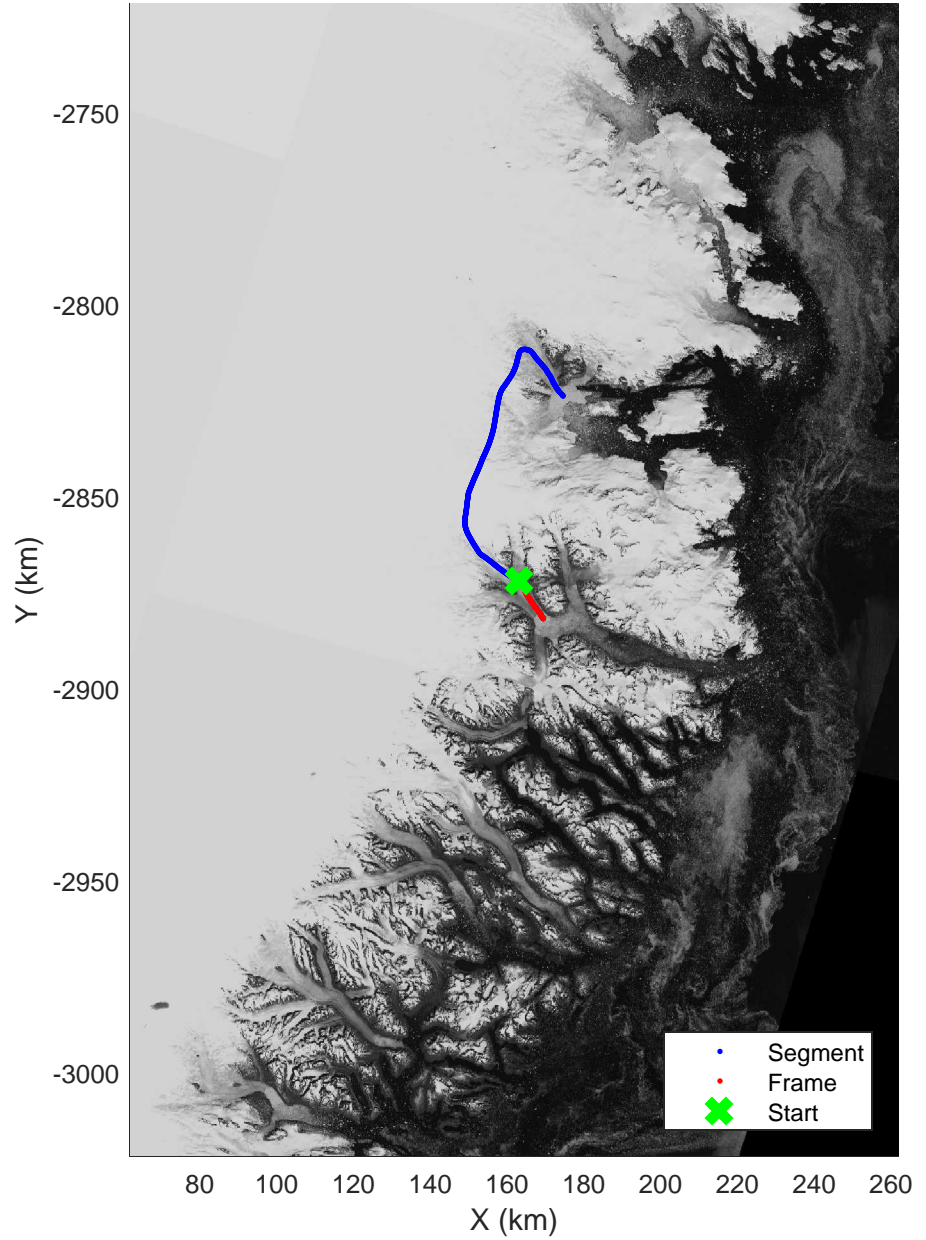

Southeast Greenland
20080802_04_002
Polar Stereograph 70N/-45E

mcrds 2008_Greenland_TO: "Southeast Greenland" 20080802_04_002: 13:19:03.2 to 13:28:18.7 GPS

mcrds 2008_Greenland_TO: "Southeast Greenland" 20080802_04_002: 13:19:03.2 to 13:28:18.7 GPS

mcrds 2008_Greenland_TO: "Southeast Greenland" 20080802_04_003: 13:28:19.6 to 13:31:45.8 GPS

mcrds 2008_Greenland_TO: "Southeast Greenland" 20080802_04_003: 13:28:19.6 to 13:31:45.8 GPS

Southeast Greenland
20080802_04_004
Polar Stereograph 70N/-45E

mcrds 2008_Greenland_TO: "Southeast Greenland" 20080802_04_004: 13:31:46.8 to 13:34:43.1 GPS

mcrds 2008_Greenland_TO: "Southeast Greenland" 20080802_04_004: 13:31:46.8 to 13:34:43.1 GPS

Southeast Greenland
20080802_04_005
Polar Stereograph 70N/-45E

mcrds 2008_Greenland_TO: "Southeast Greenland" 20080802_04_005: 13:34:44.1 to 13:37:28.0 GPS

mcrds 2008_Greenland_TO: "Southeast Greenland" 20080802_04_005: 13:34:44.1 to 13:37:28.0 GPS