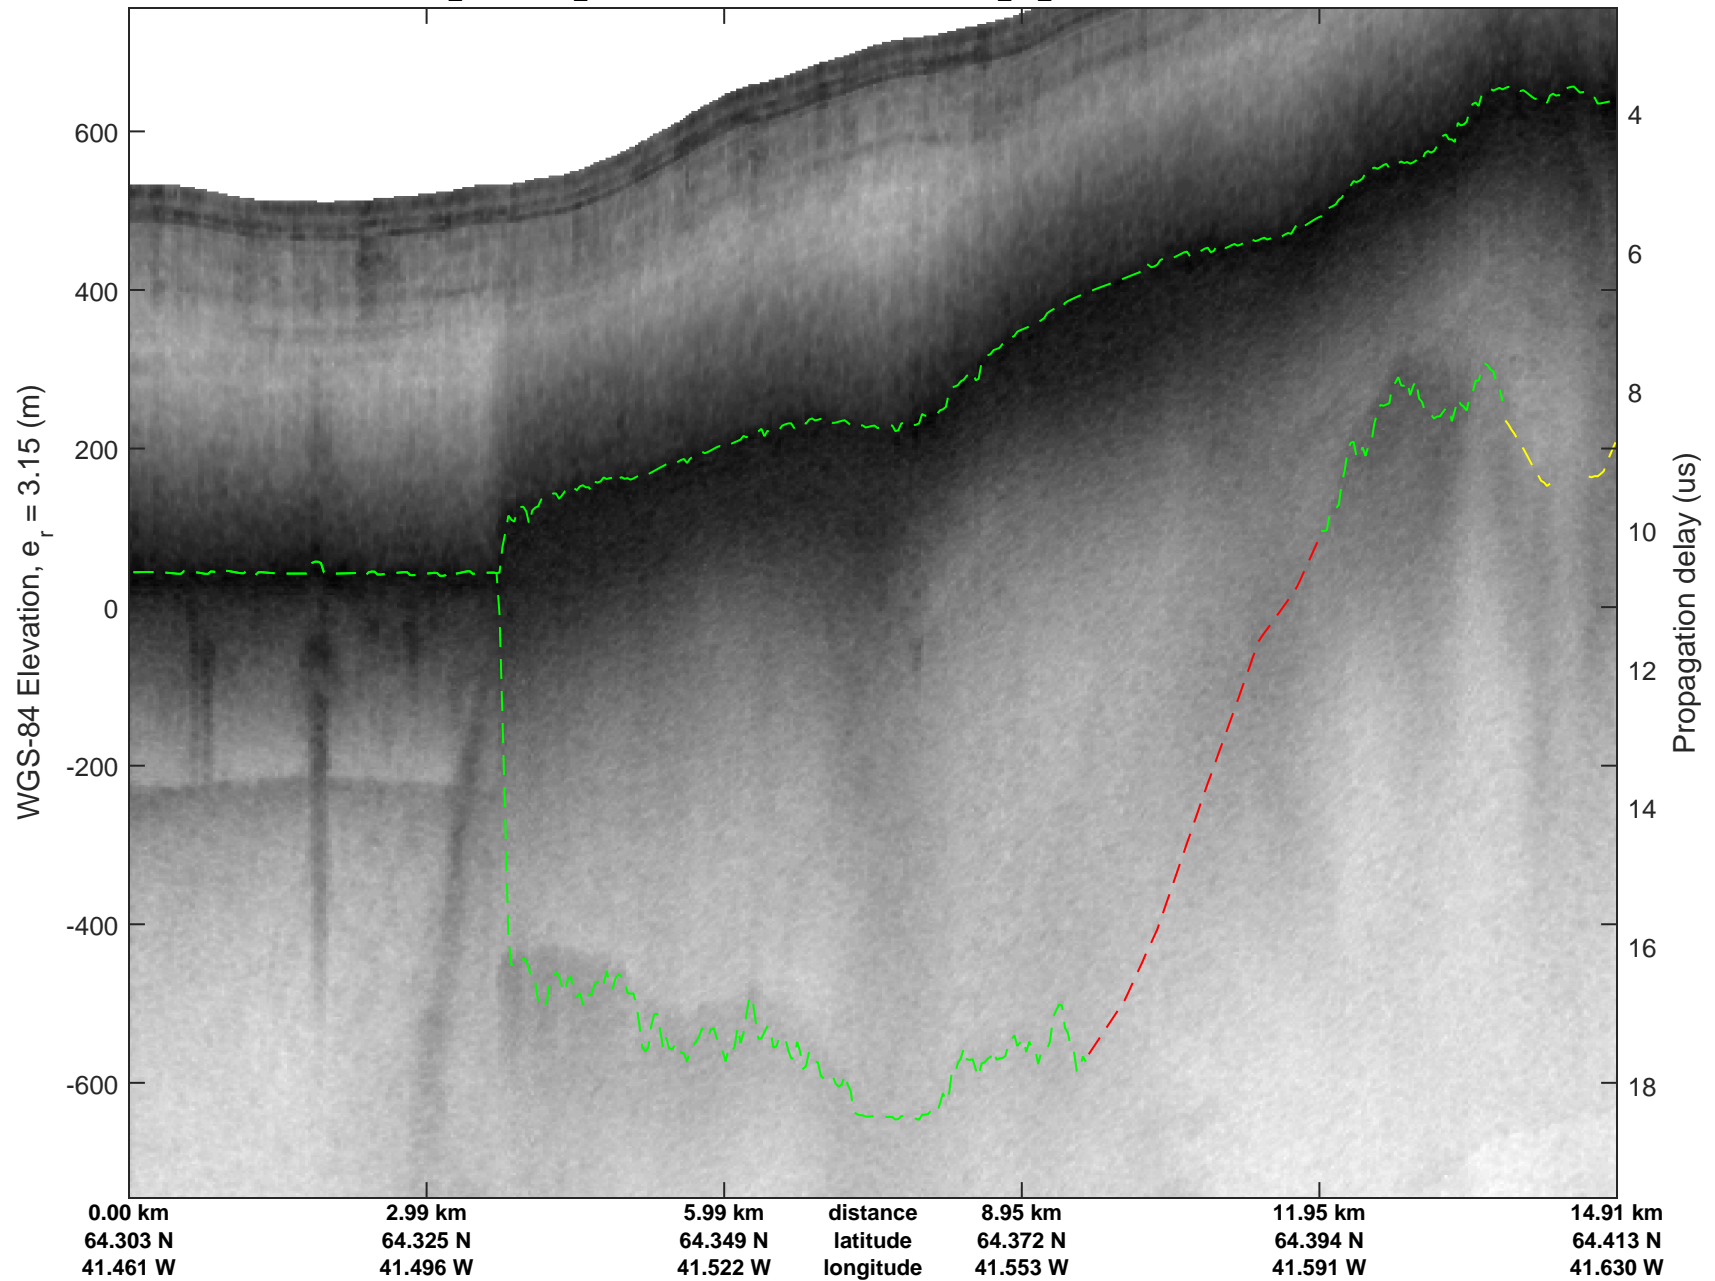

Southeast Greenland
20080802_04_001
Polar Stereograph 70N/-45E

mcrds 2008_Greenland_TO: "Southeast Greenland" 20080802_04_001: 13:15:18.1 to 13:19:01.9 GPS

mcrds 2008_Greenland_TO: "Southeast Greenland" 20080802_04_001: 13:15:18.1 to 13:19:01.9 GPS

Southeast Greenland
20080802_04_002
Polar Stereograph 70N/-45E

mcrds 2008_Greenland_TO: "Southeast Greenland" 20080802_04_002: 13:19:03.2 to 13:28:18.7 GPS

mcrds 2008_Greenland_TO: "Southeast Greenland" 20080802_04_002: 13:19:03.2 to 13:28:18.7 GPS

mcrds 2008_Greenland_TO: "Southeast Greenland" 20080802_04_003: 13:28:19.6 to 13:31:45.8 GPS

mcrds 2008_Greenland_TO: "Southeast Greenland" 20080802_04_003: 13:28:19.6 to 13:31:45.8 GPS

Southeast Greenland
20080802_04_004
Polar Stereograph 70N/-45E

mcrds 2008_Greenland_TO: "Southeast Greenland" 20080802_04_004: 13:31:46.8 to 13:34:43.1 GPS

mcrds 2008_Greenland_TO: "Southeast Greenland" 20080802_04_004: 13:31:46.8 to 13:34:43.1 GPS

Southeast Greenland
20080802_04_005
Polar Stereograph 70N/-45E