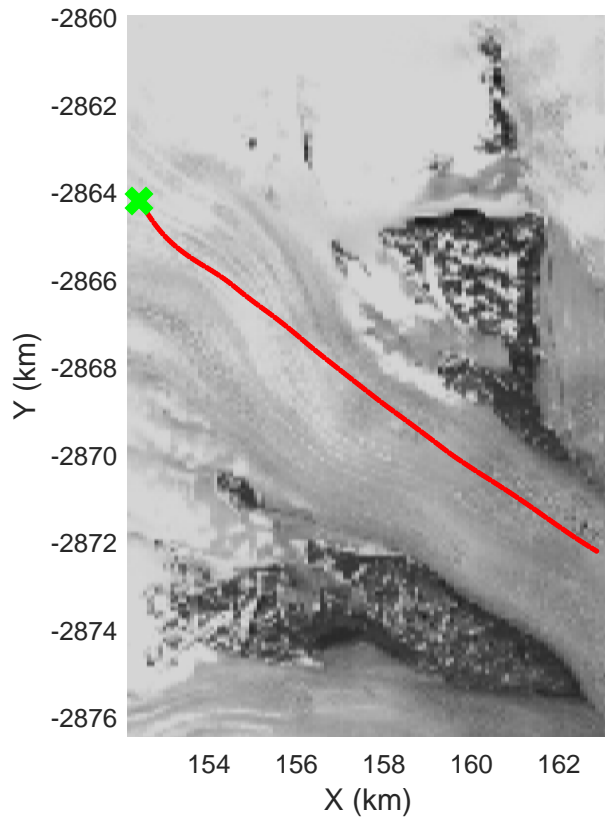

Southeast Greenland
20080802_04_001
Polar Stereograph 70N/-45E

mcrds 2008_Greenland_TO: "Southeast Greenland" 20080802_04_001: 13:15:18.1 to 13:19:01.9 GPS

mcrds 2008_Greenland_TO: "Southeast Greenland" 20080802_04_001: 13:15:18.1 to 13:19:01.9 GPS

Southeast Greenland
20080802_04_002
Polar Stereograph 70N/-45E

mcrds 2008_Greenland_TO: "Southeast Greenland" 20080802_04_002: 13:19:03.2 to 13:28:18.7 GPS

mcrds 2008_Greenland_TO: "Southeast Greenland" 20080802_04_002: 13:19:03.2 to 13:28:18.7 GPS

mcrds 2008_Greenland_TO: "Southeast Greenland" 20080802_04_003: 13:28:19.6 to 13:31:45.8 GPS

mcrds 2008_Greenland_TO: "Southeast Greenland" 20080802_04_003: 13:28:19.6 to 13:31:45.8 GPS

Southeast Greenland
20080802_04_004
Polar Stereograph 70N/-45E