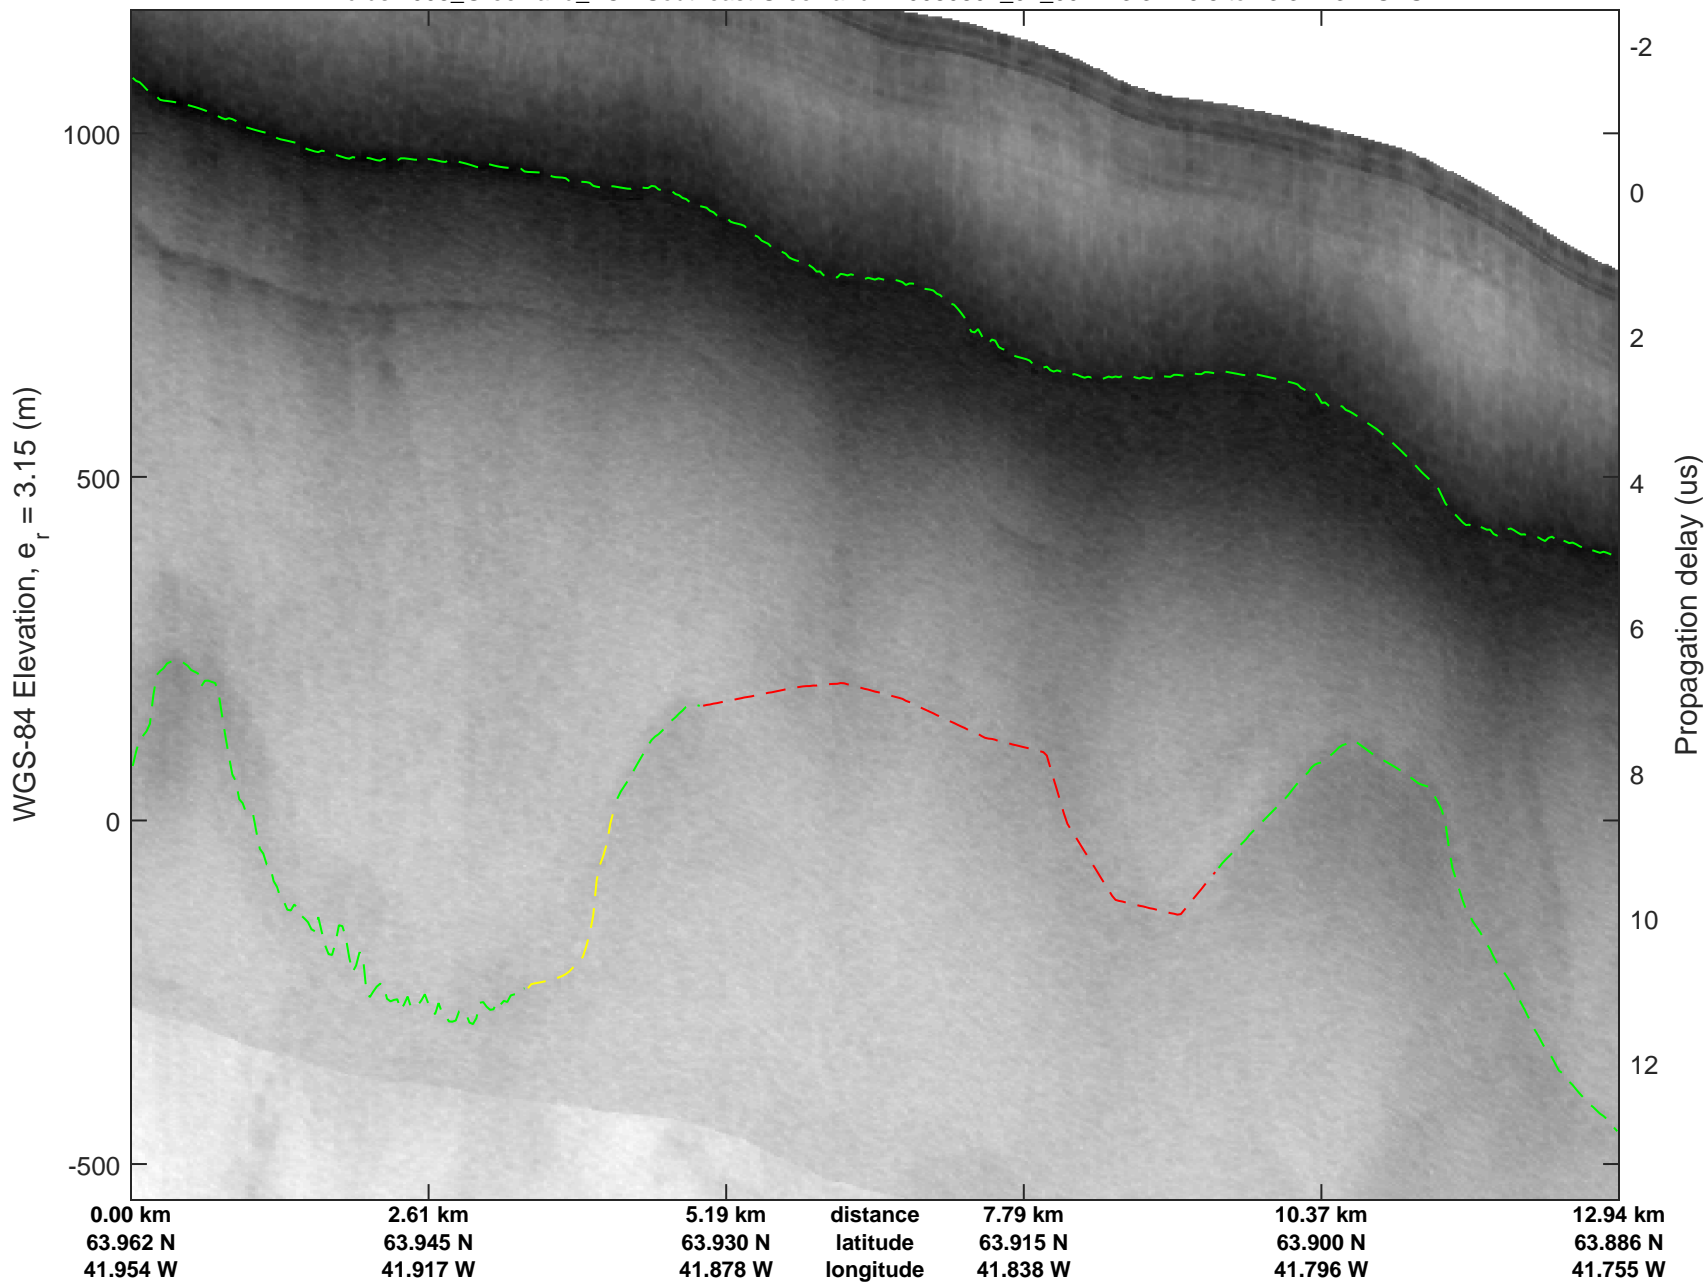

Southeast Greenland
20080802_04_002
Polar Stereograph 70N/-45E

mcrds 2008_Greenland_TO: "Southeast Greenland" 20080802_04_002: 13:19:03.2 to 13:28:18.7 GPS

mcrds 2008_Greenland_TO: "Southeast Greenland" 20080802_04_002: 13:19:03.2 to 13:28:18.7 GPS

mcrds 2008_Greenland_TO: "Southeast Greenland" 20080802_04_003: 13:28:19.6 to 13:31:45.8 GPS

mcrds 2008_Greenland_TO: "Southeast Greenland" 20080802_04_003: 13:28:19.6 to 13:31:45.8 GPS

Southeast Greenland
20080802_04_004
Polar Stereograph 70N/-45E

mcrds 2008_Greenland_TO: "Southeast Greenland" 20080802_04_004: 13:31:46.8 to 13:34:43.1 GPS

mcrds 2008_Greenland_TO: "Southeast Greenland" 20080802_04_004: 13:31:46.8 to 13:34:43.1 GPS

Southeast Greenland
20080802_04_005
Polar Stereograph 70N/-45E

mcrds 2008_Greenland_TO: "Southeast Greenland" 20080802_04_005: 13:34:44.1 to 13:37:28.0 GPS

mcrds 2008_Greenland_TO: "Southeast Greenland" 20080802_04_005: 13:34:44.1 to 13:37:28.0 GPS