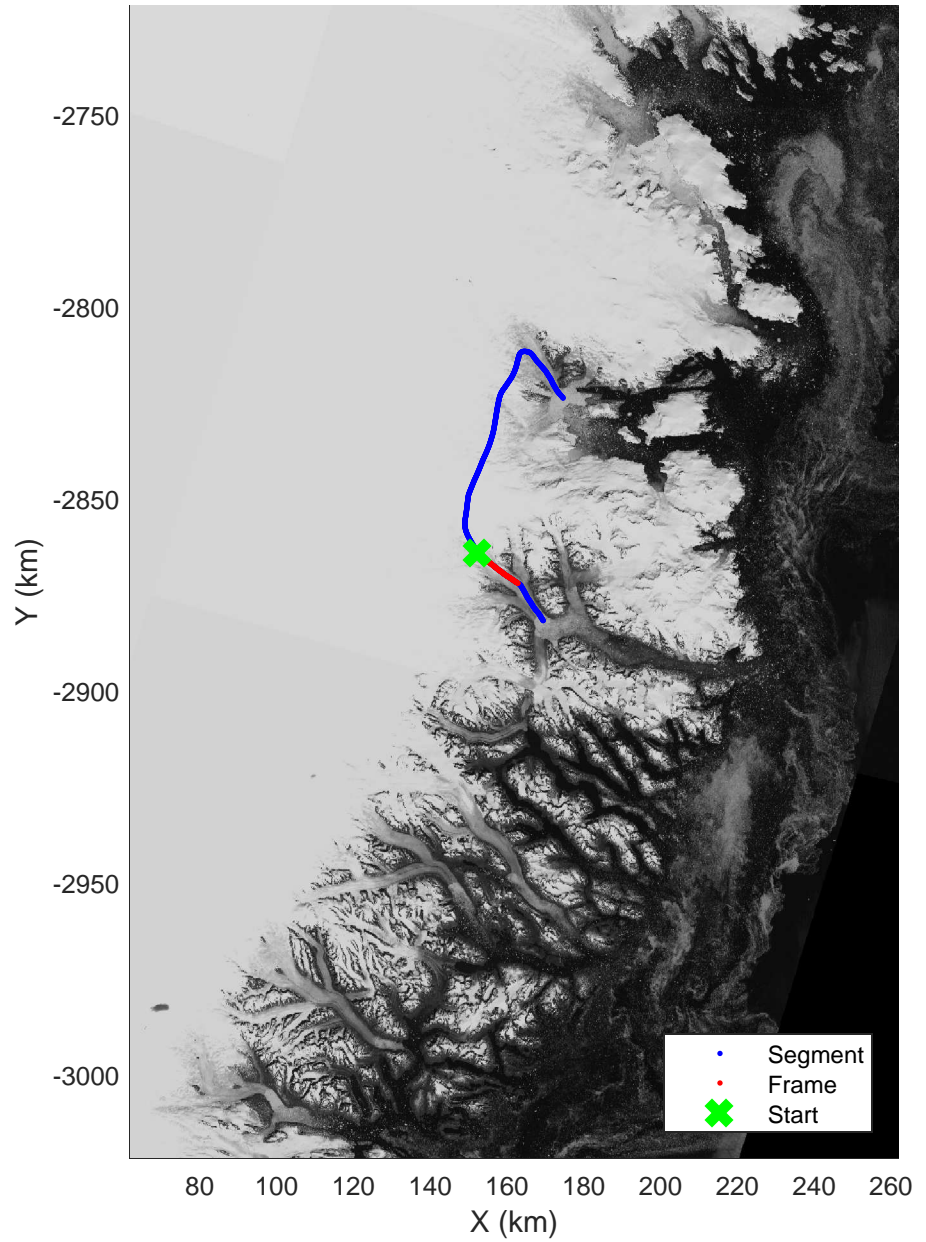

Southeast Greenland
20080802_04_002
Polar Stereograph 70N/-45E

mcrds 2008_Greenland_TO: "Southeast Greenland" 20080802_04_002: 13:19:03.2 to 13:28:18.7 GPS

mcrds 2008_Greenland_TO: "Southeast Greenland" 20080802_04_002: 13:19:03.2 to 13:28:18.7 GPS

mcrds 2008_Greenland_TO: "Southeast Greenland" 20080802_04_003: 13:28:19.6 to 13:31:45.8 GPS

mcrds 2008_Greenland_TO: "Southeast Greenland" 20080802_04_003: 13:28:19.6 to 13:31:45.8 GPS

Southeast Greenland
20080802_04_004
Polar Stereograph 70N/-45E

mcrds 2008_Greenland_TO: "Southeast Greenland" 20080802_04_004: 13:31:46.8 to 13:34:43.1 GPS

mcrds 2008_Greenland_TO: "Southeast Greenland" 20080802_04_004: 13:31:46.8 to 13:34:43.1 GPS

Southeast Greenland
20080802_04_005
Polar Stereograph 70N/-45E

mcrds 2008_Greenland_TO: "Southeast Greenland" 20080802_04_005: 13:34:44.1 to 13:37:28.0 GPS

mcrds 2008_Greenland_TO: "Southeast Greenland" 20080802_04_005: 13:34:44.1 to 13:37:28.0 GPS