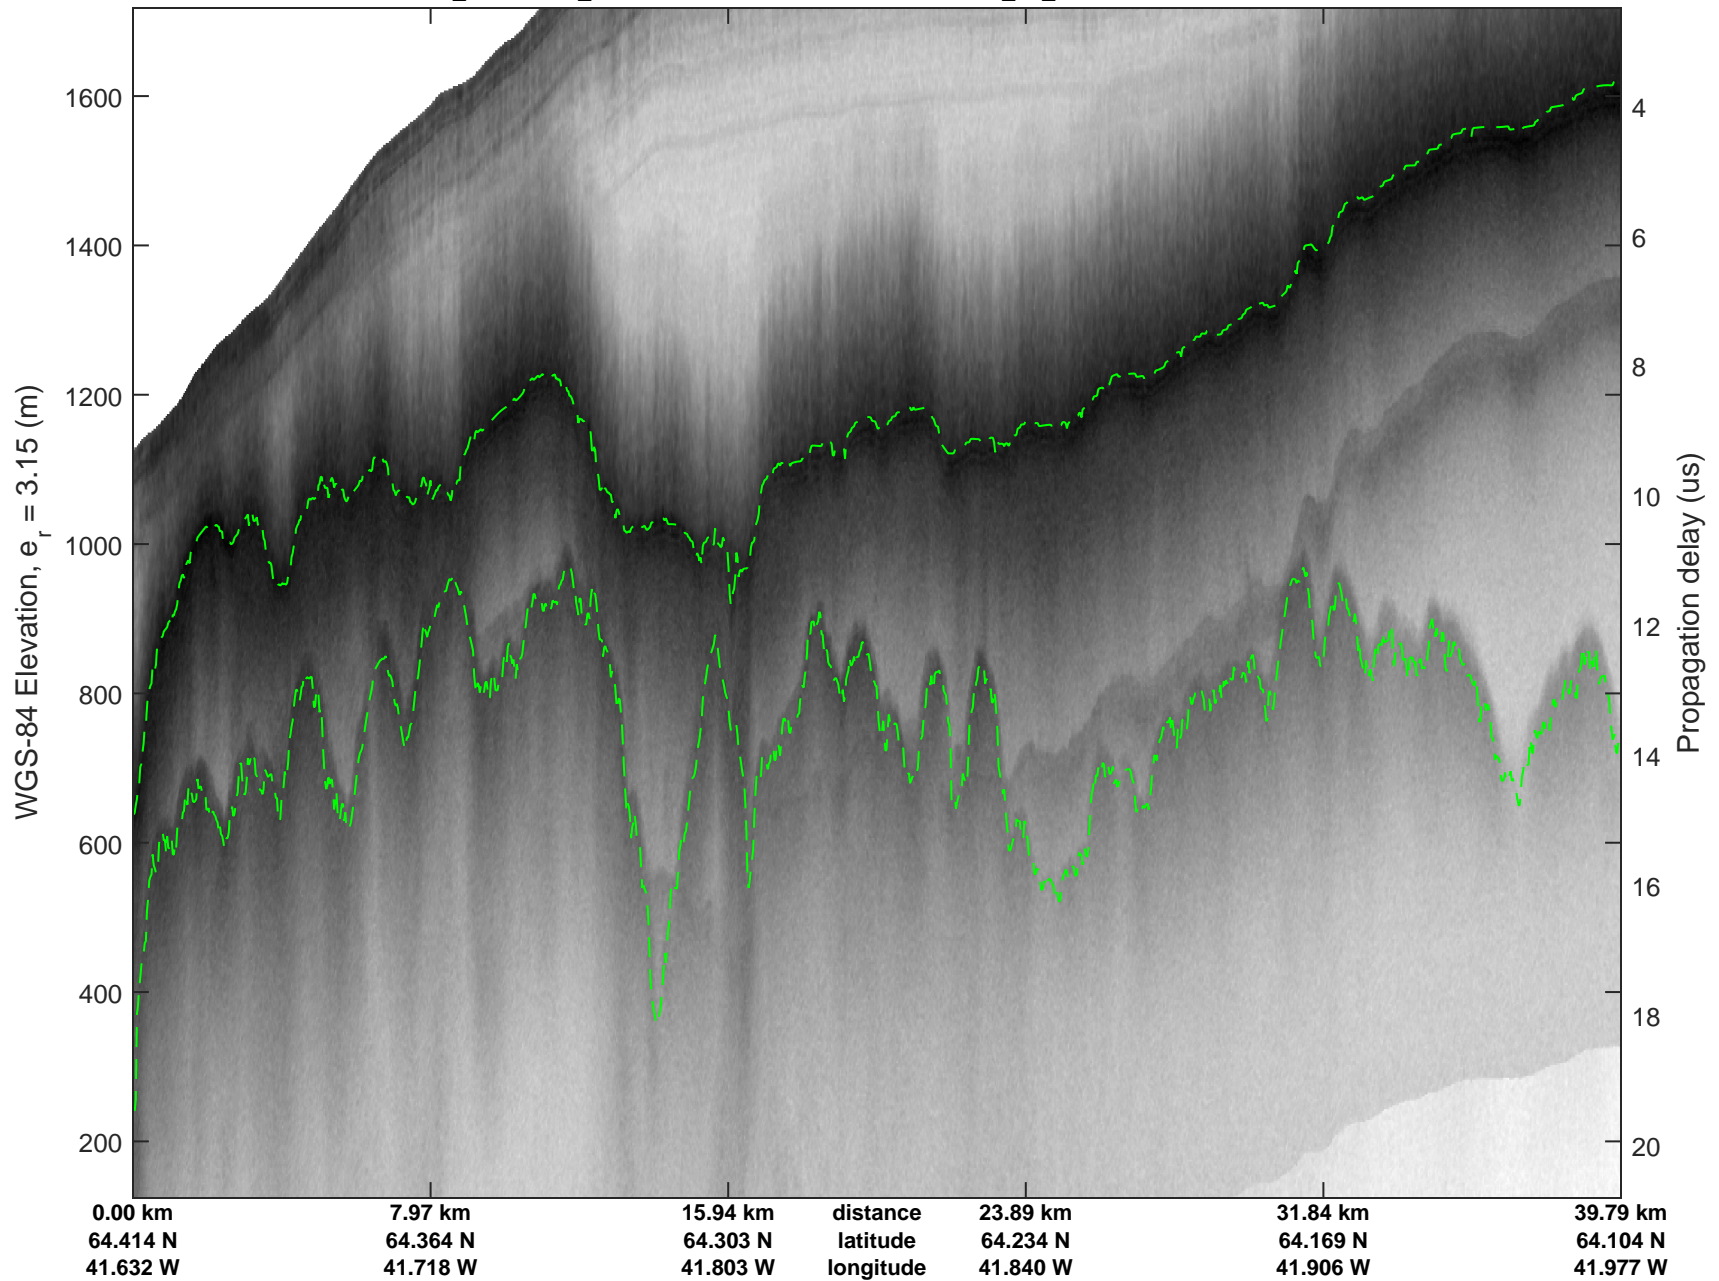

Southeast Greenland
20080802_04_001
Polar Stereograph 70N/-45E

mcrds 2008_Greenland_TO: "Southeast Greenland" 20080802_04_001: 13:15:18.1 to 13:19:01.9 GPS

mcrds 2008_Greenland_TO: "Southeast Greenland" 20080802_04_001: 13:15:18.1 to 13:19:01.9 GPS

Southeast Greenland
20080802_04_002
Polar Stereograph 70N/-45E

mcrds 2008_Greenland_TO: "Southeast Greenland" 20080802_04_002: 13:19:03.2 to 13:28:18.7 GPS

mcrds 2008_Greenland_TO: "Southeast Greenland" 20080802_04_002: 13:19:03.2 to 13:28:18.7 GPS

mcrds 2008_Greenland_TO: "Southeast Greenland" 20080802_04_004: 13:31:46.8 to 13:34:43.1 GPS

mcrds 2008_Greenland_TO: "Southeast Greenland" 20080802_04_004: 13:31:46.8 to 13:34:43.1 GPS

Southeast Greenland
20080802_04_005
Polar Stereograph 70N/-45E

mcrds 2008_Greenland_TO: "Southeast Greenland" 20080802_04_005: 13:34:44.1 to 13:37:28.0 GPS

mcrds 2008_Greenland_TO: "Southeast Greenland" 20080802_04_005: 13:34:44.1 to 13:37:28.0 GPS