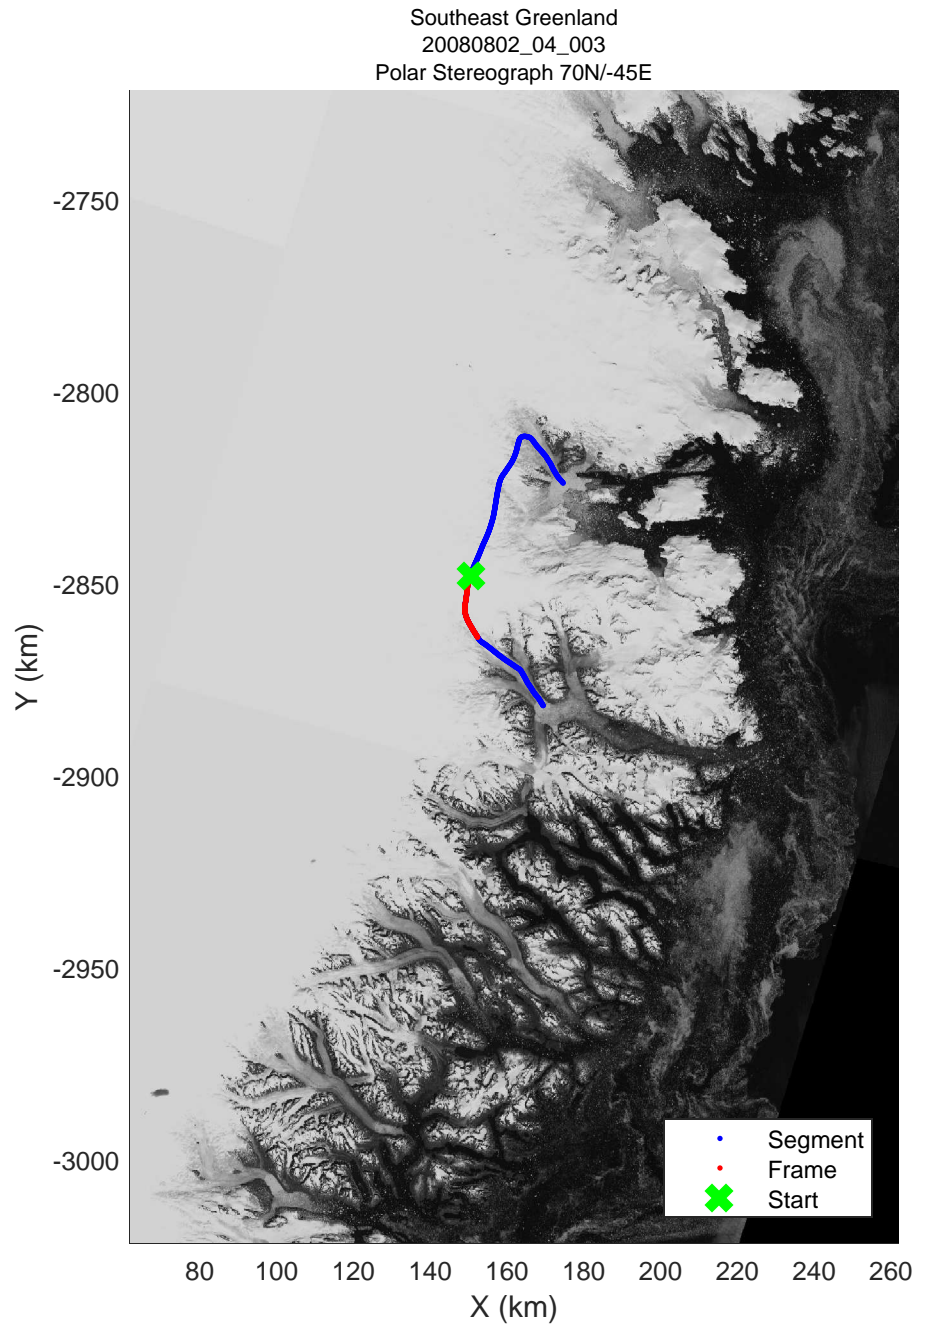

Southeast Greenland
20080802_04_001
Polar Stereograph 70N/-45E

mcrds 2008_Greenland_TO: "Southeast Greenland" 20080802_04_001: 13:15:18.1 to 13:19:01.9 GPS

mcrds 2008_Greenland_TO: "Southeast Greenland" 20080802_04_001: 13:15:18.1 to 13:19:01.9 GPS

Southeast Greenland
20080802_04_002
Polar Stereograph 70N/-45E

mcrds 2008_Greenland_TO: "Southeast Greenland" 20080802_04_002: 13:19:03.2 to 13:28:18.7 GPS

mcrds 2008_Greenland_TO: "Southeast Greenland" 20080802_04_002: 13:19:03.2 to 13:28:18.7 GPS

mcrds 2008_Greenland_TO: "Southeast Greenland" 20080802_04_003: 13:28:19.6 to 13:31:45.8 GPS

mcrds 2008_Greenland_TO: "Southeast Greenland" 20080802_04_003: 13:28:19.6 to 13:31:45.8 GPS

Southeast Greenland
20080802_04_004
Polar Stereograph 70N/-45E

mcrds 2008_Greenland_TO: "Southeast Greenland" 20080802_04_004: 13:31:46.8 to 13:34:43.1 GPS

mcrds 2008_Greenland_TO: "Southeast Greenland" 20080802_04_004: 13:31:46.8 to 13:34:43.1 GPS

Southeast Greenland
20080802_04_005
Polar Stereograph 70N/-45E