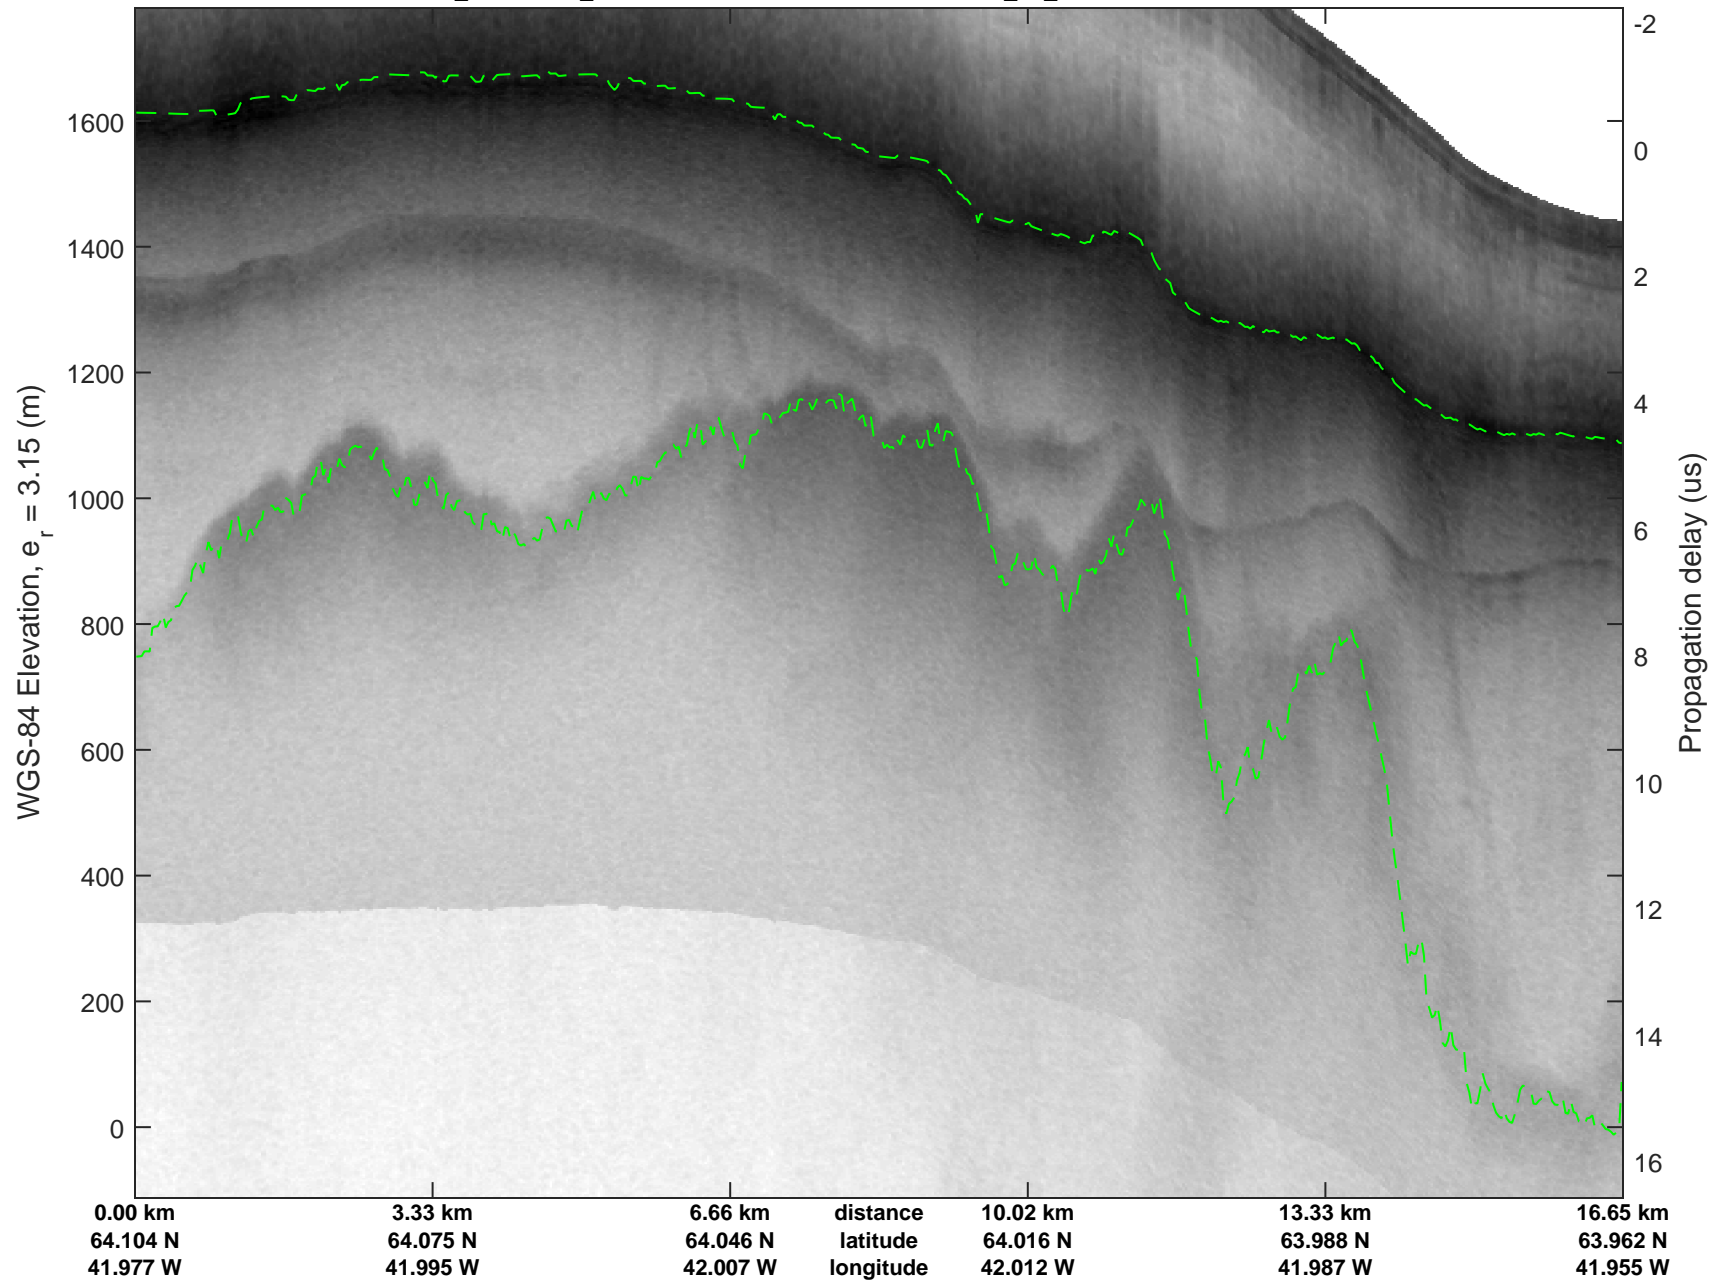

Southeast Greenland
20080802_04_002
Polar Stereograph 70N/-45E

mcrds 2008_Greenland_TO: "Southeast Greenland" 20080802_04_002: 13:19:03.2 to 13:28:18.7 GPS

mcrds 2008_Greenland_TO: "Southeast Greenland" 20080802_04_002: 13:19:03.2 to 13:28:18.7 GPS

mcrds 2008_Greenland_TO: "Southeast Greenland" 20080802_04_003: 13:28:19.6 to 13:31:45.8 GPS

mcrds 2008_Greenland_TO: "Southeast Greenland" 20080802_04_003: 13:28:19.6 to 13:31:45.8 GPS

Southeast Greenland
20080802_04_004
Polar Stereograph 70N/-45E

mcrds 2008_Greenland_TO: "Southeast Greenland" 20080802_04_004: 13:31:46.8 to 13:34:43.1 GPS

mcrds 2008_Greenland_TO: "Southeast Greenland" 20080802_04_004: 13:31:46.8 to 13:34:43.1 GPS

Southeast Greenland
20080802_04_005
Polar Stereograph 70N/-45E

mcrds 2008_Greenland_TO: "Southeast Greenland" 20080802_04_005: 13:34:44.1 to 13:37:28.0 GPS

mcrds 2008_Greenland_TO: "Southeast Greenland" 20080802_04_005: 13:34:44.1 to 13:37:28.0 GPS