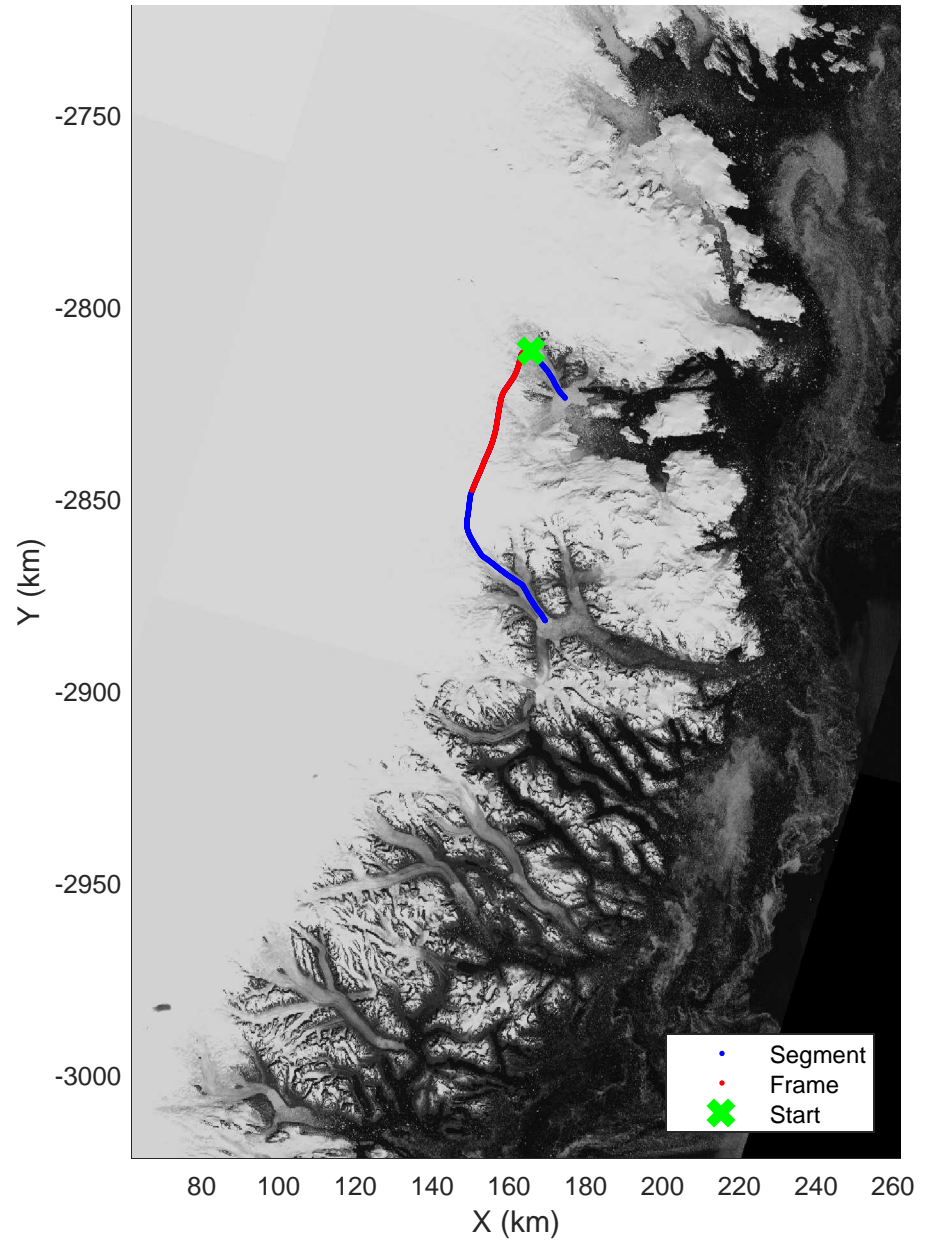

Southeast Greenland
20080802_04_001
Polar Stereograph 70N/-45E

mcrds 2008_Greenland_TO: "Southeast Greenland" 20080802_04_001: 13:15:18.1 to 13:19:01.9 GPS

mcrds 2008_Greenland_TO: "Southeast Greenland" 20080802_04_001: 13:15:18.1 to 13:19:01.9 GPS

Southeast Greenland
20080802_04_002
Polar Stereograph 70N/-45E

mcrds 2008_Greenland_TO: "Southeast Greenland" 20080802_04_002: 13:19:03.2 to 13:28:18.7 GPS

mcrds 2008_Greenland_TO: "Southeast Greenland" 20080802_04_002: 13:19:03.2 to 13:28:18.7 GPS

mcrds 2008_Greenland_TO: "Southeast Greenland" 20080802_04_003: 13:28:19.6 to 13:31:45.8 GPS

mcrds 2008_Greenland_TO: "Southeast Greenland" 20080802_04_003: 13:28:19.6 to 13:31:45.8 GPS

Southeast Greenland
20080802_04_004
Polar Stereograph 70N/-45E

mcrds 2008_Greenland_TO: "Southeast Greenland" 20080802_04_004: 13:31:46.8 to 13:34:43.1 GPS

mcrds 2008_Greenland_TO: "Southeast Greenland" 20080802_04_004: 13:31:46.8 to 13:34:43.1 GPS

Southeast Greenland
20080802_04_005
Polar Stereograph 70N/-45E