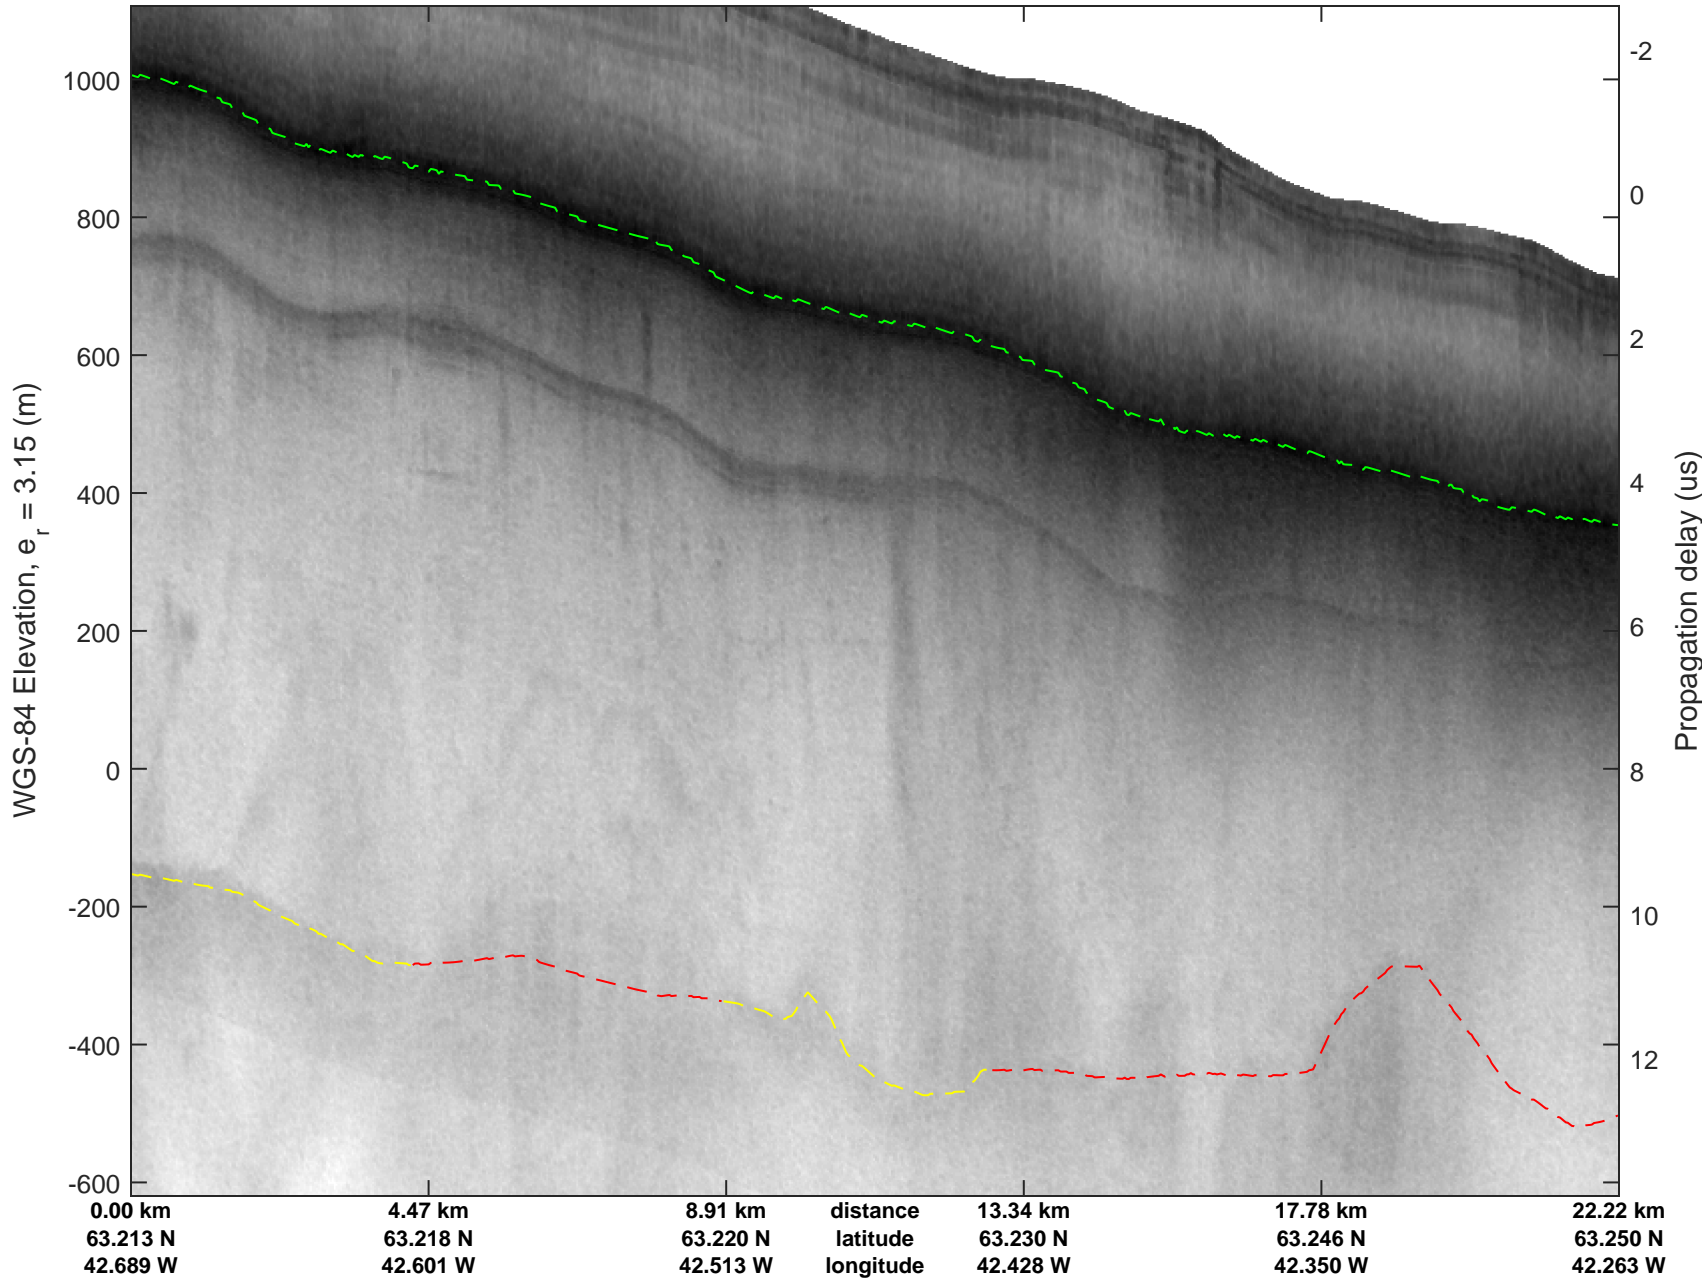

mcrds 2008_Greenland_TO: "Southeast Greenland" 20080802_02_003: 12:07:46.6 to 12:10:06.1 GPS

Southeast Greenland
20080802_02_004
Polar Stereograph 70N/-45E

mcrds 2008_Greenland_TO: "Southeast Greenland" 20080802_02_004: 12:10:07.0 to 12:16:00.1 GPS

mcrds 2008_Greenland_TO: "Southeast Greenland" 20080802_02_004: 12:10:07.0 to 12:16:00.1 GPS

Southeast Greenland
20080802_02_005
Polar Stereograph 70N/-45E

mcrds 2008_Greenland_TO: "Southeast Greenland" 20080802_02_005: 12:16:01.0 to 12:20:58.0 GPS

mcrds 2008_Greenland_TO: "Southeast Greenland" 20080802_02_005: 12:16:01.0 to 12:20:58.0 GPS

mcrds 2008_Greenland_TO: "Southeast Greenland" 20080802_02_006: 12:20:59.0 to 12:23:43.5 GPS

mcrds 2008_Greenland_TO: "Southeast Greenland" 20080802_02_006: 12:20:59.0 to 12:23:43.5 GPS