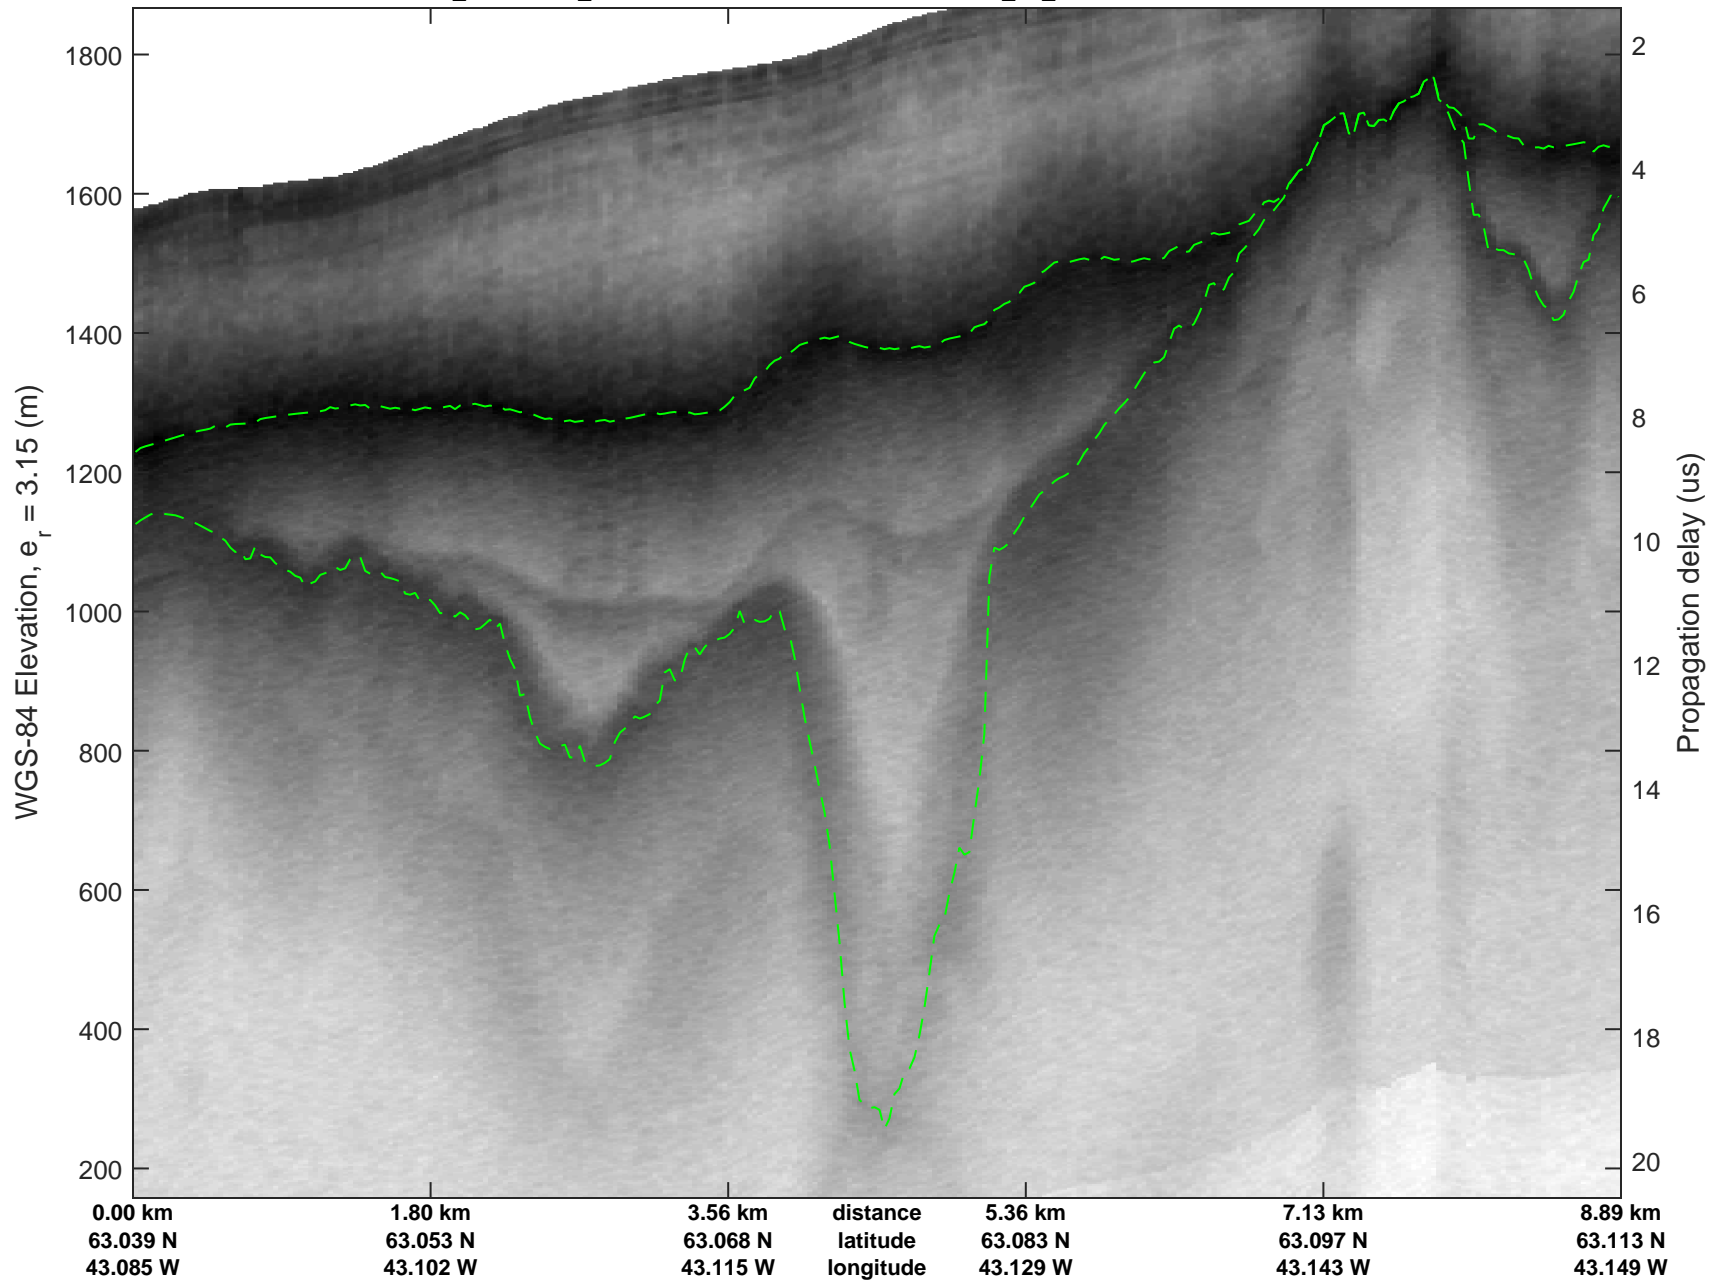

mcrds 2008_Greenland_TO: "Southeast Greenland" 20080802_02_002: 12:02:11.9 to 12:07:45.4 GPS

mcrds 2008_Greenland_TO: "Southeast Greenland" 20080802_02_002: 12:02:11.9 to 12:07:45.4 GPS

mcrds 2008_Greenland_TO: "Southeast Greenland" 20080802_02_003: 12:07:46.6 to 12:10:06.1 GPS

mcrds 2008_Greenland_TO: "Southeast Greenland" 20080802_02_003: 12:07:46.6 to 12:10:06.1 GPS

Southeast Greenland
20080802_02_004
Polar Stereograph 70N/-45E

mcrds 2008_Greenland_TO: "Southeast Greenland" 20080802_02_004: 12:10:07.0 to 12:16:00.1 GPS

mcrds 2008_Greenland_TO: "Southeast Greenland" 20080802_02_004: 12:10:07.0 to 12:16:00.1 GPS

Southeast Greenland
20080802_02_005
Polar Stereograph 70N/-45E

mcrds 2008_Greenland_TO: "Southeast Greenland" 20080802_02_005: 12:16:01.0 to 12:20:58.0 GPS

mcrds 2008_Greenland_TO: "Southeast Greenland" 20080802_02_005: 12:16:01.0 to 12:20:58.0 GPS

mcrds 2008_Greenland_TO: "Southeast Greenland" 20080802_02_006: 12:20:59.0 to 12:23:43.5 GPS

mcrds 2008_Greenland_TO: "Southeast Greenland" 20080802_02_006: 12:20:59.0 to 12:23:43.5 GPS