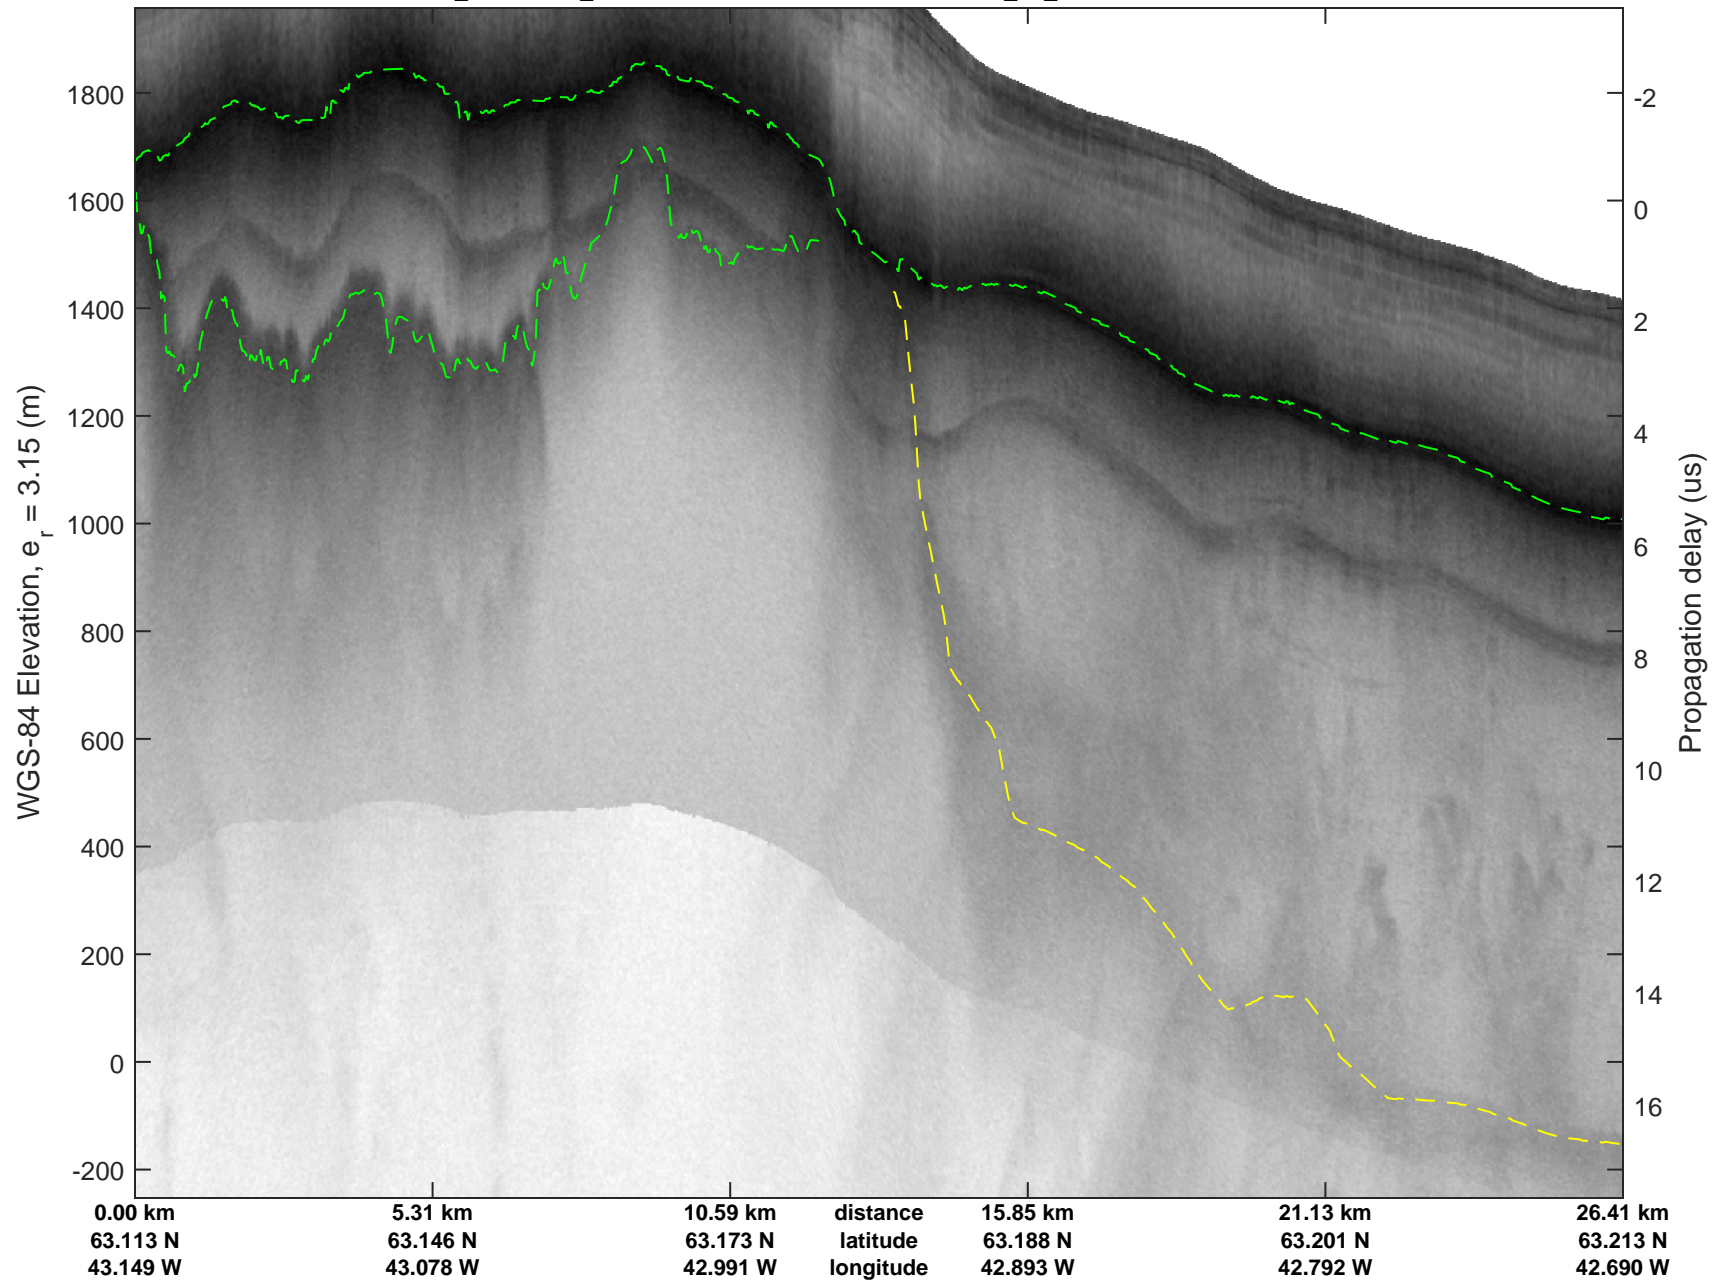

mcrds 2008_Greenland_TO: "Southeast Greenland" 20080802_02_002: 12:02:11.9 to 12:07:45.4 GPS

mcrds 2008_Greenland_TO: "Southeast Greenland" 20080802_02_002: 12:02:11.9 to 12:07:45.4 GPS

mcrds 2008_Greenland_TO: "Southeast Greenland" 20080802_02_003: 12:07:46.6 to 12:10:06.1 GPS

mcrds 2008_Greenland_TO: "Southeast Greenland" 20080802_02_003: 12:07:46.6 to 12:10:06.1 GPS

Southeast Greenland
20080802_02_004
Polar Stereograph 70N/-45E

mcrds 2008_Greenland_TO: "Southeast Greenland" 20080802_02_004: 12:10:07.0 to 12:16:00.1 GPS

mcrds 2008_Greenland_TO: "Southeast Greenland" 20080802_02_004: 12:10:07.0 to 12:16:00.1 GPS

Southeast Greenland
20080802_02_005
Polar Stereograph 70N/-45E

mcrds 2008_Greenland_TO: "Southeast Greenland" 20080802_02_005: 12:16:01.0 to 12:20:58.0 GPS

mcrds 2008_Greenland_TO: "Southeast Greenland" 20080802_02_005: 12:16:01.0 to 12:20:58.0 GPS

mcrds 2008_Greenland_TO: "Southeast Greenland" 20080802_02_006: 12:20:59.0 to 12:23:43.5 GPS

mcrds 2008_Greenland_TO: "Southeast Greenland" 20080802_02_006: 12:20:59.0 to 12:23:43.5 GPS