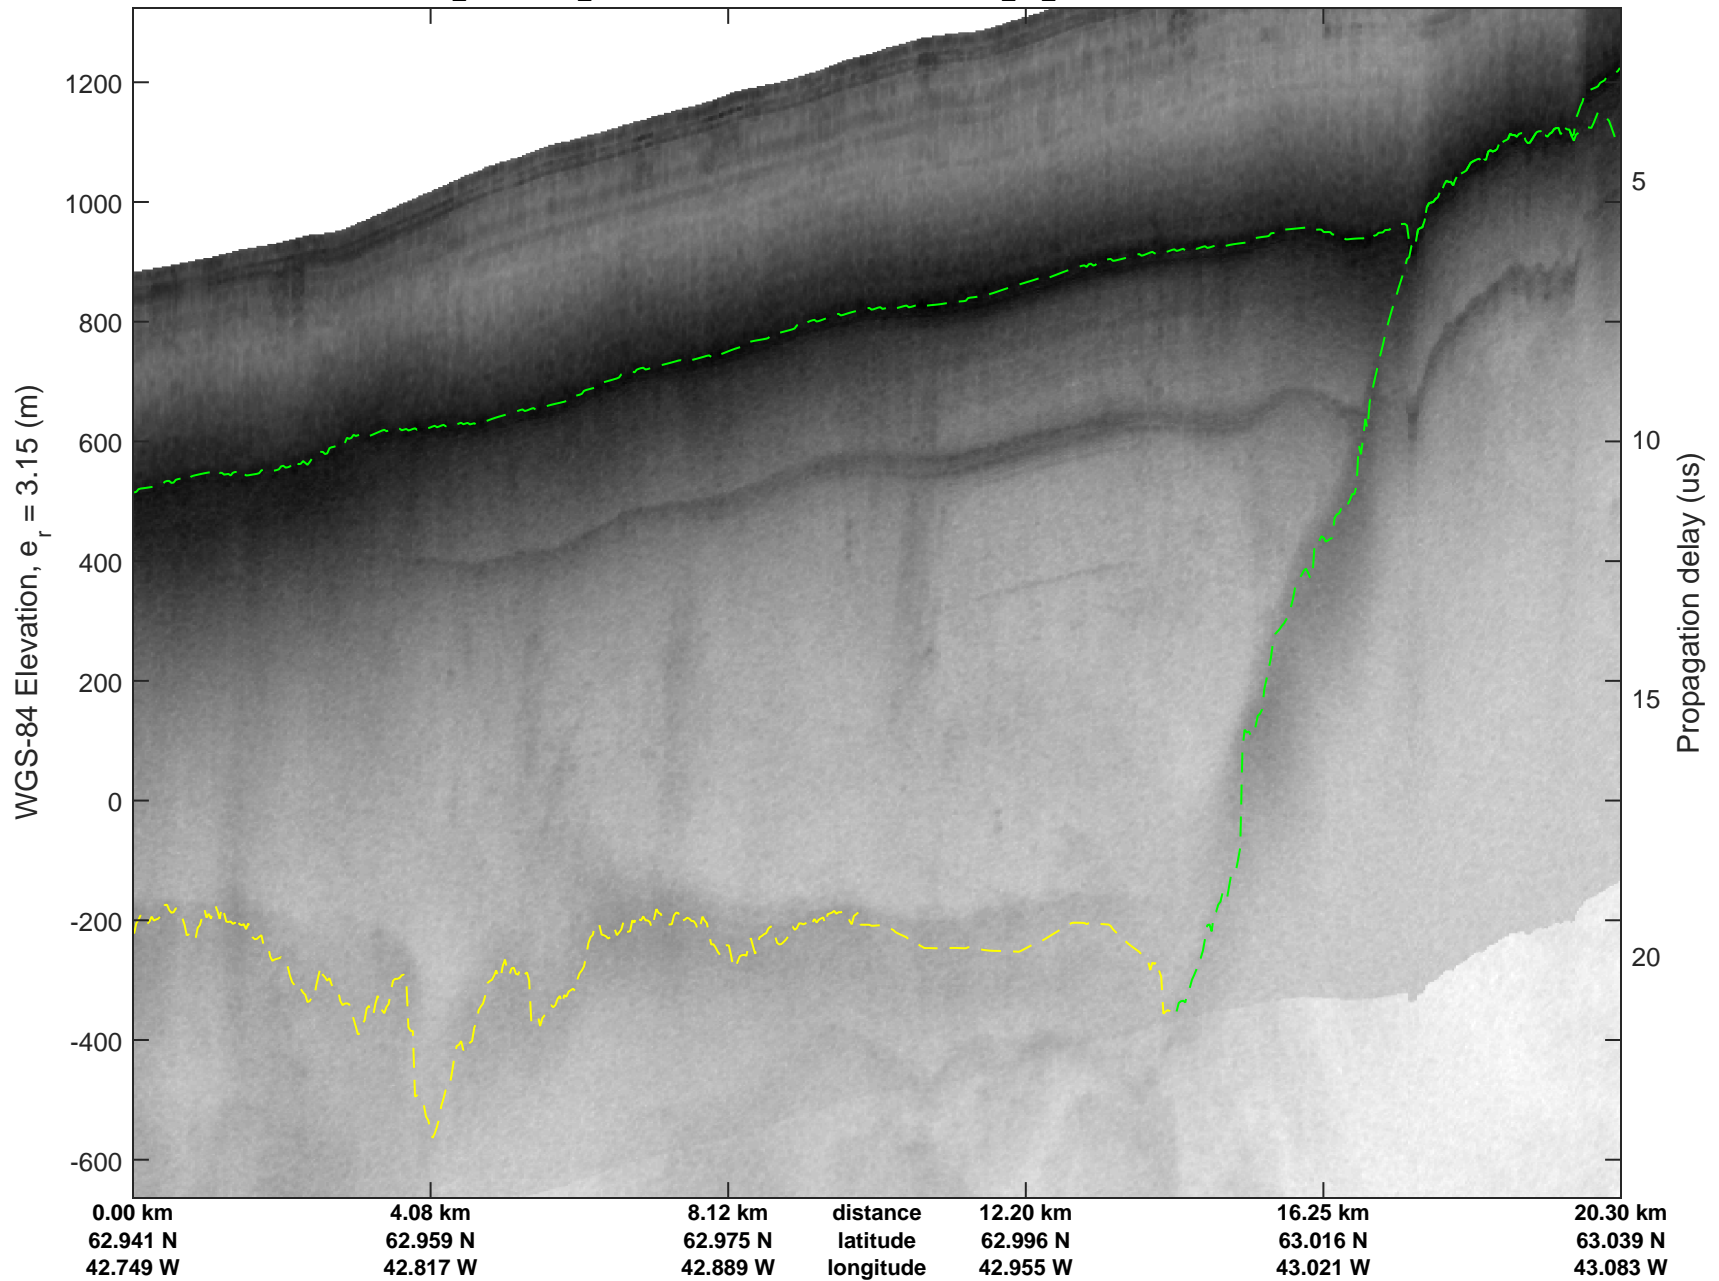

mcrds 2008_Greenland_TO: "Southeast Greenland" 20080802_02_001: 11:58:27.0 to 12:02:11.0 GPS

mcrds 2008_Greenland_TO: "Southeast Greenland" 20080802_02_001: 11:58:27.0 to 12:02:11.0 GPS

Southeast Greenland
20080802_02_002
Polar Stereograph 70N/-45E

mcrds 2008_Greenland_TO: "Southeast Greenland" 20080802_02_002: 12:02:11.9 to 12:07:45.4 GPS

mcrds 2008_Greenland_TO: "Southeast Greenland" 20080802_02_002: 12:02:11.9 to 12:07:45.4 GPS

mcrds 2008_Greenland_TO: "Southeast Greenland" 20080802_02_003: 12:07:46.6 to 12:10:06.1 GPS

mcrds 2008_Greenland_TO: "Southeast Greenland" 20080802_02_003: 12:07:46.6 to 12:10:06.1 GPS

Southeast Greenland
20080802_02_004
Polar Stereograph 70N/-45E

mcrds 2008_Greenland_TO: "Southeast Greenland" 20080802_02_004: 12:10:07.0 to 12:16:00.1 GPS

mcrds 2008_Greenland_TO: "Southeast Greenland" 20080802_02_004: 12:10:07.0 to 12:16:00.1 GPS

Southeast Greenland
20080802_02_005
Polar Stereograph 70N/-45E

mcrds 2008_Greenland_TO: "Southeast Greenland" 20080802_02_005: 12:16:01.0 to 12:20:58.0 GPS