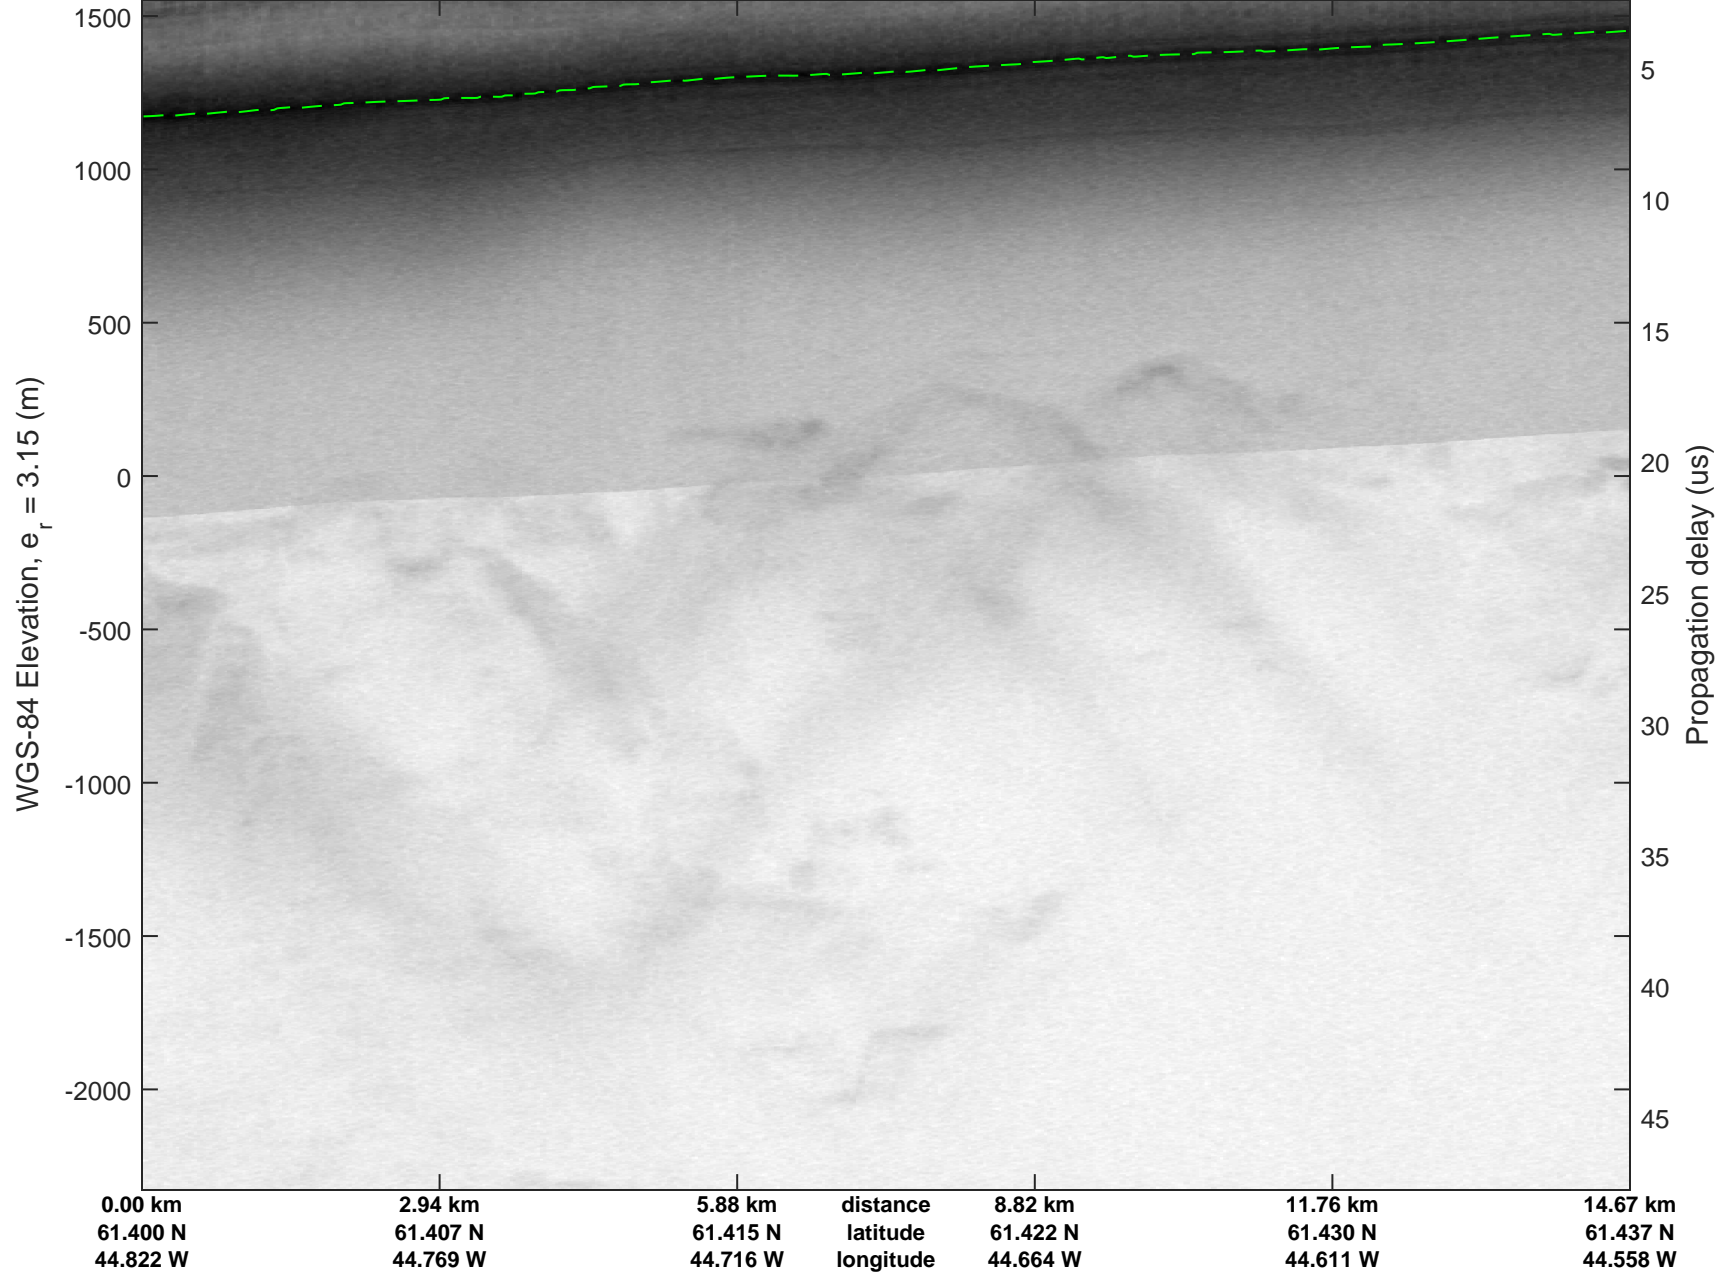

mcrds 2008\_Greenland\_TO: "Southeast Greenland" 20080802\_01\_003: 11:00:54.4 to 11:02:51.4 GPS

mcrds 2008\_Greenland\_TO: "Southeast Greenland" 20080802\_01\_003: 11:00:54.4 to 11:02:51.4 GPS

Southeast Greenland  
20080802\_01\_004  
Polar Stereograph 70N/-45E

mcrds 2008\_Greenland\_TO: "Southeast Greenland" 20080802\_01\_004: 11:02:52.3 to 11:07:13.5 GPS

mcrds 2008\_Greenland\_TO: "Southeast Greenland" 20080802\_01\_004: 11:02:52.3 to 11:07:13.5 GPS

Southeast Greenland  
20080802\_01\_005  
Polar Stereograph 70N/-45E

mcrds 2008\_Greenland\_TO: "Southeast Greenland" 20080802\_01\_005: 11:07:14.7 to 11:11:04.8 GPS

mcrds 2008\_Greenland\_TO: "Southeast Greenland" 20080802\_01\_005: 11:07:14.7 to 11:11:04.8 GPS

Southeast Greenland  
20080802\_01\_006  
Polar Stereograph 70N/-45E