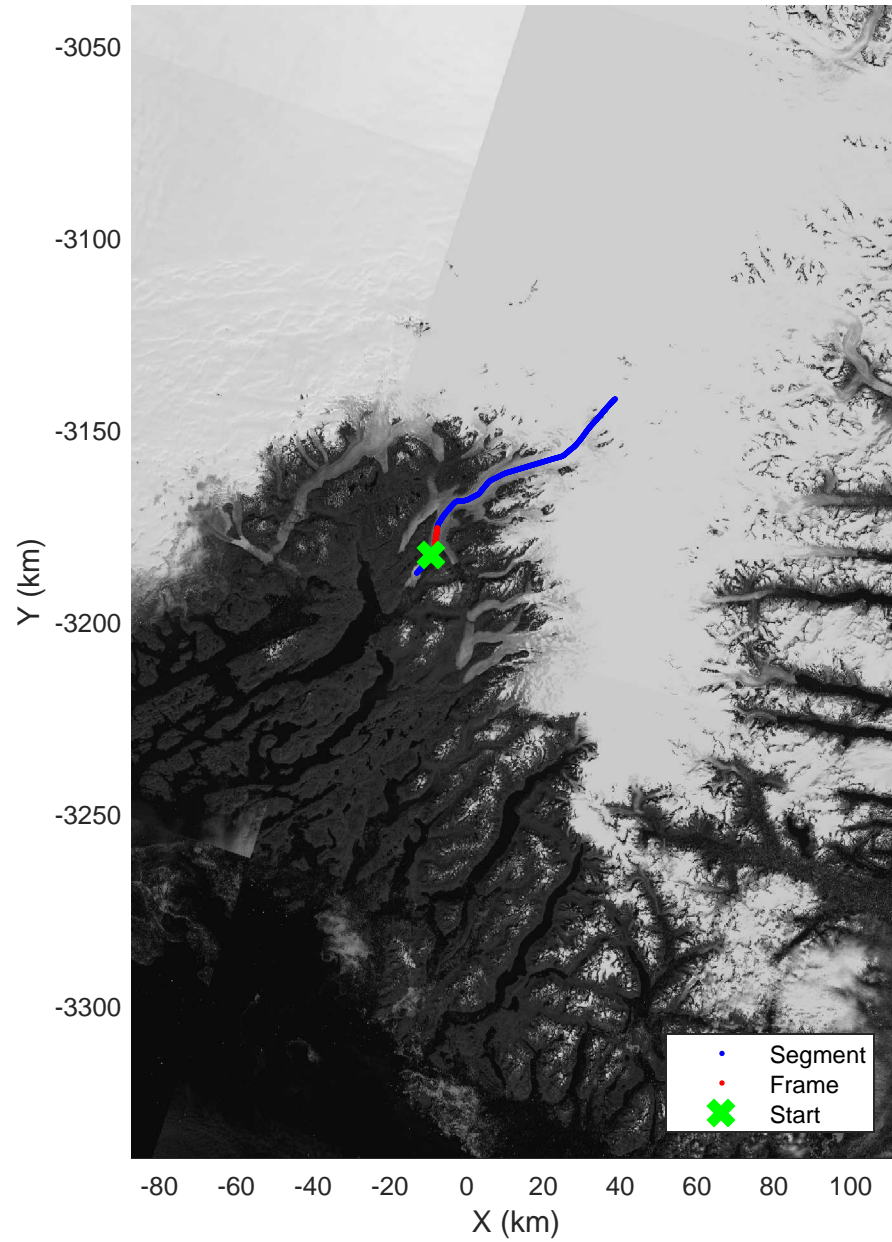

mcrds 2008\_Greenland\_TO: "Southeast Greenland" 20080802\_01\_001: 10:57:19.7 to 10:58:45.1 GPS

mcrds 2008\_Greenland\_TO: "Southeast Greenland" 20080802\_01\_001: 10:57:19.7 to 10:58:45.1 GPS

Southeast Greenland  
20080802\_01\_002  
Polar Stereograph 70N/-45E

mcrds 2008\_Greenland\_TO: "Southeast Greenland" 20080802\_01\_002: 10:58:46.0 to 11:00:53.1 GPS

mcrds 2008\_Greenland\_TO: "Southeast Greenland" 20080802\_01\_002: 10:58:46.0 to 11:00:53.1 GPS

Southeast Greenland  
20080802\_01\_003  
Polar Stereograph 70N/-45E

mcrds 2008\_Greenland\_TO: "Southeast Greenland" 20080802\_01\_003: 11:00:54.4 to 11:02:51.4 GPS

mcrds 2008\_Greenland\_TO: "Southeast Greenland" 20080802\_01\_003: 11:00:54.4 to 11:02:51.4 GPS

Southeast Greenland  
20080802\_01\_004  
Polar Stereograph 70N/-45E

mcrds 2008\_Greenland\_TO: "Southeast Greenland" 20080802\_01\_004: 11:02:52.3 to 11:07:13.5 GPS

mcrds 2008\_Greenland\_TO: "Southeast Greenland" 20080802\_01\_004: 11:02:52.3 to 11:07:13.5 GPS

Southeast Greenland  
20080802\_01\_005  
Polar Stereograph 70N/-45E