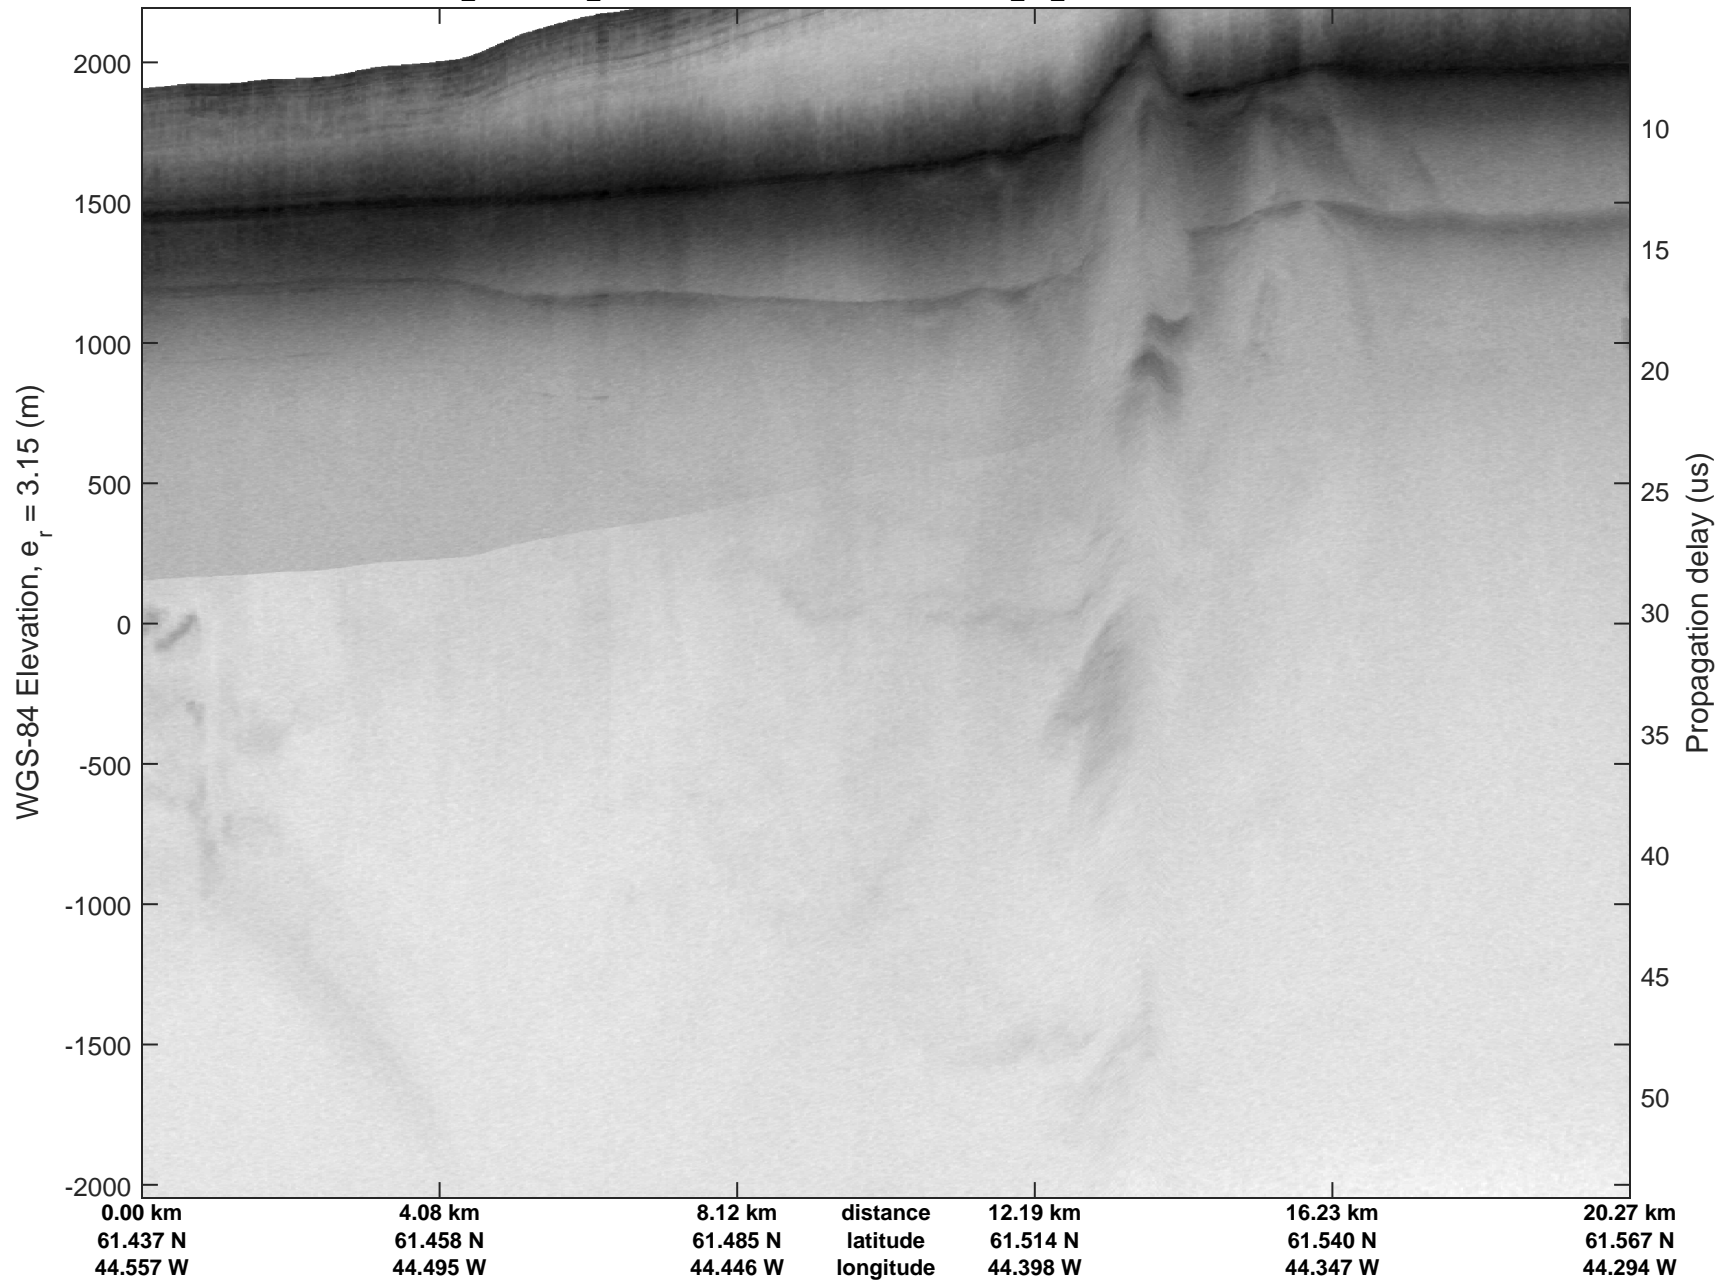

mcrds 2008_Greenland_TO: "Southeast Greenland" 20080802_01_006: 11:11:05.9 to 11:17:11.9 GPS