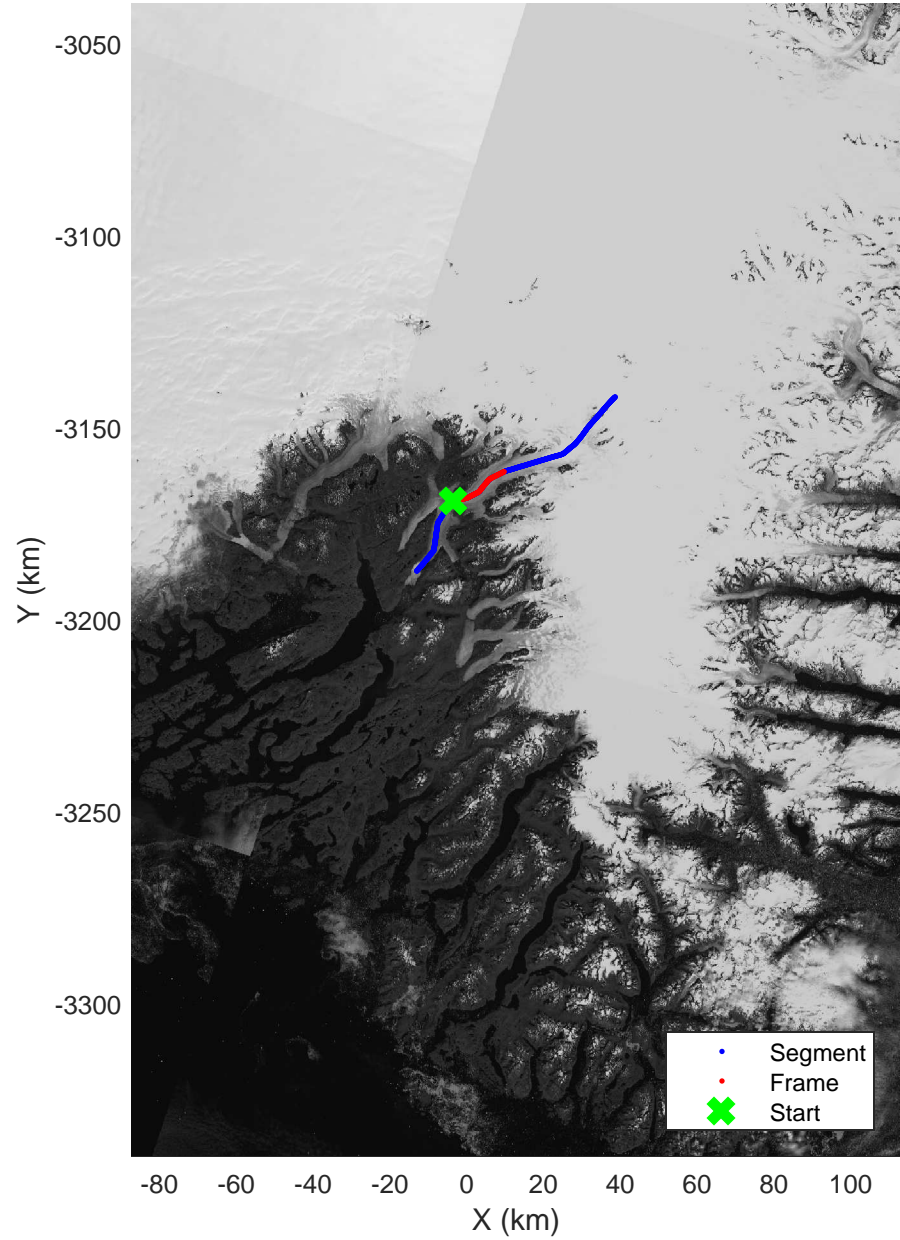

mcrds 2008\_Greenland\_TO: "Southeast Greenland" 20080802\_01\_002: 10:58:46.0 to 11:00:53.1 GPS

mcrds 2008\_Greenland\_TO: "Southeast Greenland" 20080802\_01\_002: 10:58:46.0 to 11:00:53.1 GPS

Southeast Greenland  
20080802\_01\_003  
Polar Stereograph 70N/-45E

mcrds 2008\_Greenland\_TO: "Southeast Greenland" 20080802\_01\_003: 11:00:54.4 to 11:02:51.4 GPS

mcrds 2008\_Greenland\_TO: "Southeast Greenland" 20080802\_01\_003: 11:00:54.4 to 11:02:51.4 GPS

Southeast Greenland  
20080802\_01\_004  
Polar Stereograph 70N/-45E

mcrds 2008\_Greenland\_TO: "Southeast Greenland" 20080802\_01\_004: 11:02:52.3 to 11:07:13.5 GPS

mcrds 2008\_Greenland\_TO: "Southeast Greenland" 20080802\_01\_004: 11:02:52.3 to 11:07:13.5 GPS

Southeast Greenland  
20080802\_01\_005  
Polar Stereograph 70N/-45E

mcrds 2008\_Greenland\_TO: "Southeast Greenland" 20080802\_01\_005: 11:07:14.7 to 11:11:04.8 GPS

mcrds 2008\_Greenland\_TO: "Southeast Greenland" 20080802\_01\_005: 11:07:14.7 to 11:11:04.8 GPS

Southeast Greenland  
20080802\_01\_006  
Polar Stereograph 70N/-45E