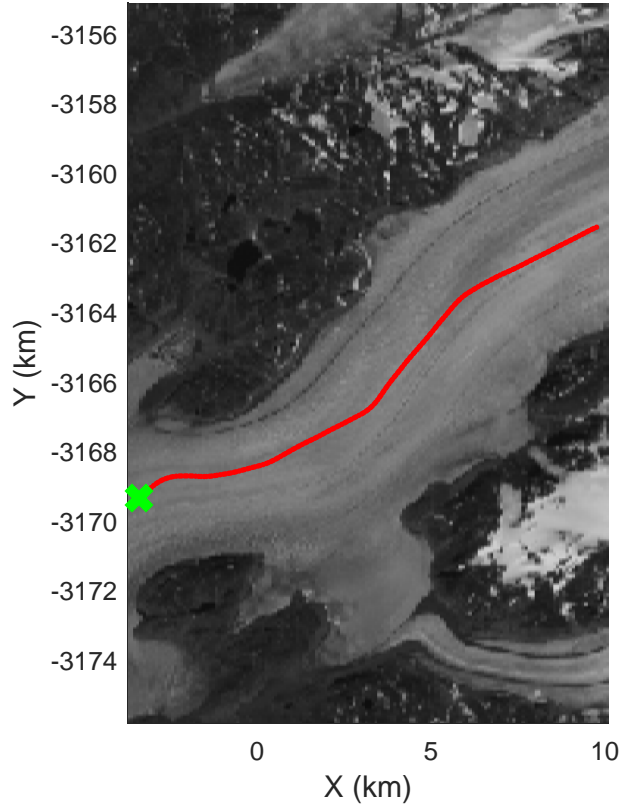

mcrds 2008\_Greenland\_TO: "Southeast Greenland" 20080802\_01\_002: 10:58:46.0 to 11:00:53.1 GPS

mcrds 2008\_Greenland\_TO: "Southeast Greenland" 20080802\_01\_002: 10:58:46.0 to 11:00:53.1 GPS

Southeast Greenland  
20080802\_01\_003  
Polar Stereograph 70N/-45E

mcrds 2008\_Greenland\_TO: "Southeast Greenland" 20080802\_01\_003: 11:00:54.4 to 11:02:51.4 GPS

mcrds 2008\_Greenland\_TO: "Southeast Greenland" 20080802\_01\_003: 11:00:54.4 to 11:02:51.4 GPS

Southeast Greenland  
20080802\_01\_004  
Polar Stereograph 70N/-45E