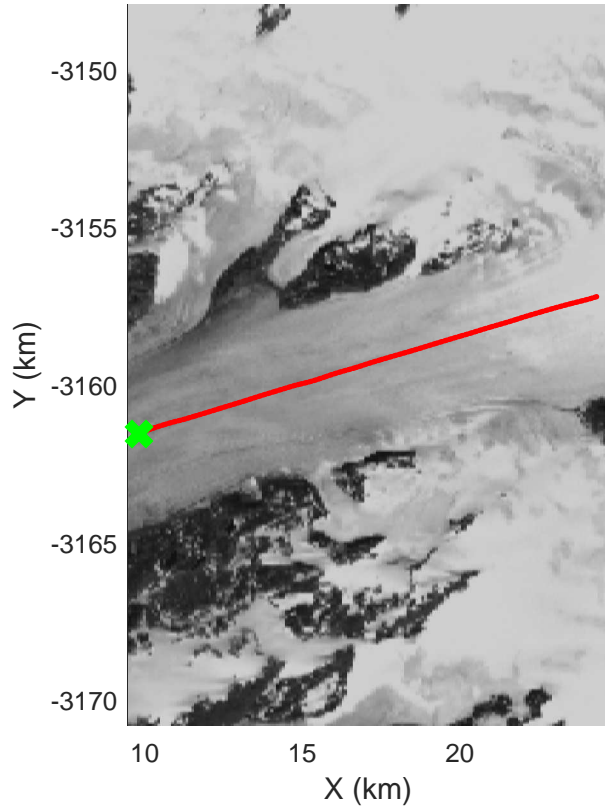

mcrds 2008\_Greenland\_TO: "Southeast Greenland" 20080802\_01\_003: 11:00:54.4 to 11:02:51.4 GPS

mcrds 2008\_Greenland\_TO: "Southeast Greenland" 20080802\_01\_003: 11:00:54.4 to 11:02:51.4 GPS

Southeast Greenland  
20080802\_01\_004  
Polar Stereograph 70N/-45E

mcrds 2008\_Greenland\_TO: "Southeast Greenland" 20080802\_01\_004: 11:02:52.3 to 11:07:13.5 GPS

mcrds 2008\_Greenland\_TO: "Southeast Greenland" 20080802\_01\_004: 11:02:52.3 to 11:07:13.5 GPS

Southeast Greenland  
20080802\_01\_005  
Polar Stereograph 70N/-45E