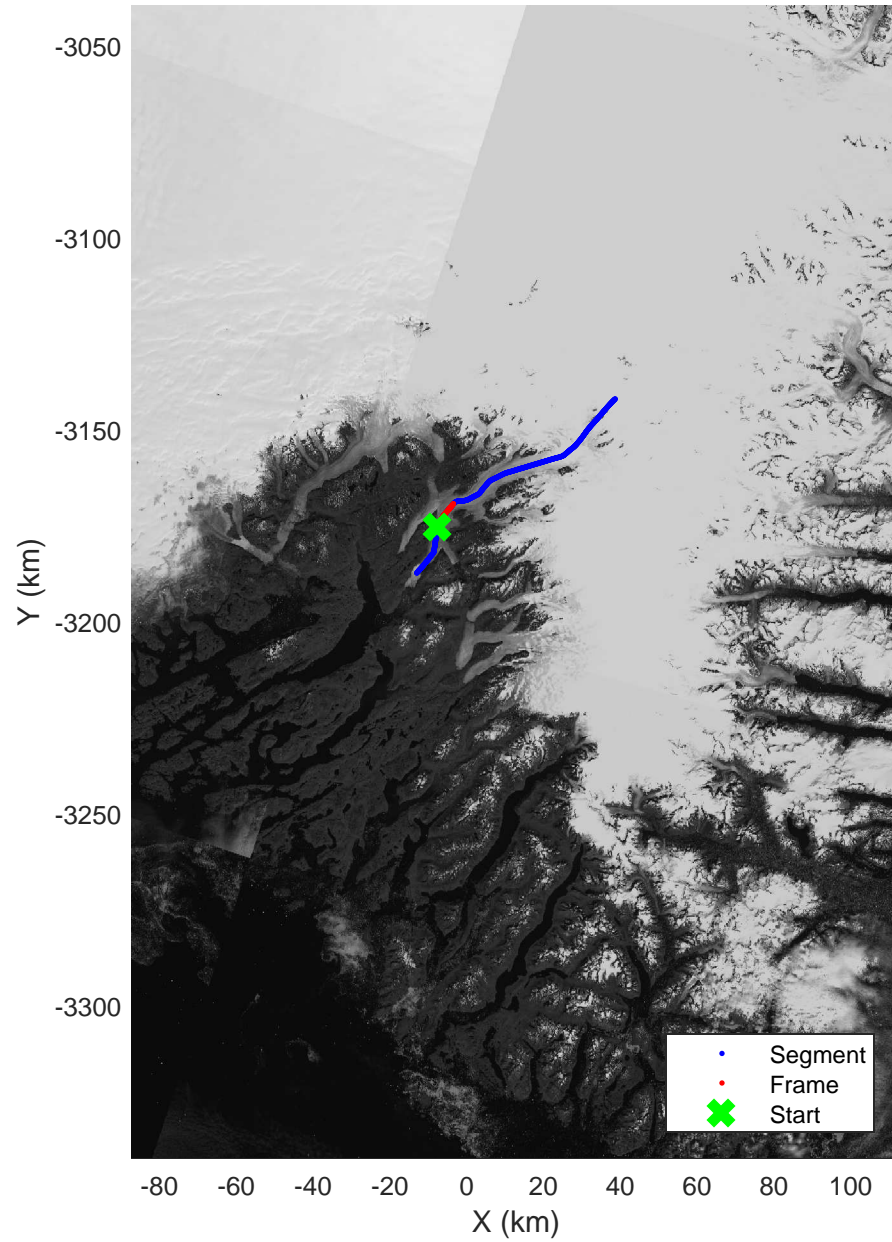

mcrds 2008\_Greenland\_TO: "Southeast Greenland" 20080802\_01\_001: 10:57:19.7 to 10:58:45.1 GPS

mcrds 2008\_Greenland\_TO: "Southeast Greenland" 20080802\_01\_001: 10:57:19.7 to 10:58:45.1 GPS

Southeast Greenland  
20080802\_01\_002  
Polar Stereograph 70N/-45E

mcrds 2008\_Greenland\_TO: "Southeast Greenland" 20080802\_01\_002: 10:58:46.0 to 11:00:53.1 GPS

mcrds 2008\_Greenland\_TO: "Southeast Greenland" 20080802\_01\_002: 10:58:46.0 to 11:00:53.1 GPS

Southeast Greenland  
20080802\_01\_003  
Polar Stereograph 70N/-45E

mcrds 2008\_Greenland\_TO: "Southeast Greenland" 20080802\_01\_003: 11:00:54.4 to 11:02:51.4 GPS

mcrds 2008\_Greenland\_TO: "Southeast Greenland" 20080802\_01\_003: 11:00:54.4 to 11:02:51.4 GPS

Southeast Greenland  
20080802\_01\_004  
Polar Stereograph 70N/-45E

mcrds 2008\_Greenland\_TO: "Southeast Greenland" 20080802\_01\_004: 11:02:52.3 to 11:07:13.5 GPS

mcrds 2008\_Greenland\_TO: "Southeast Greenland" 20080802\_01\_004: 11:02:52.3 to 11:07:13.5 GPS

Southeast Greenland  
20080802\_01\_005  
Polar Stereograph 70N/-45E