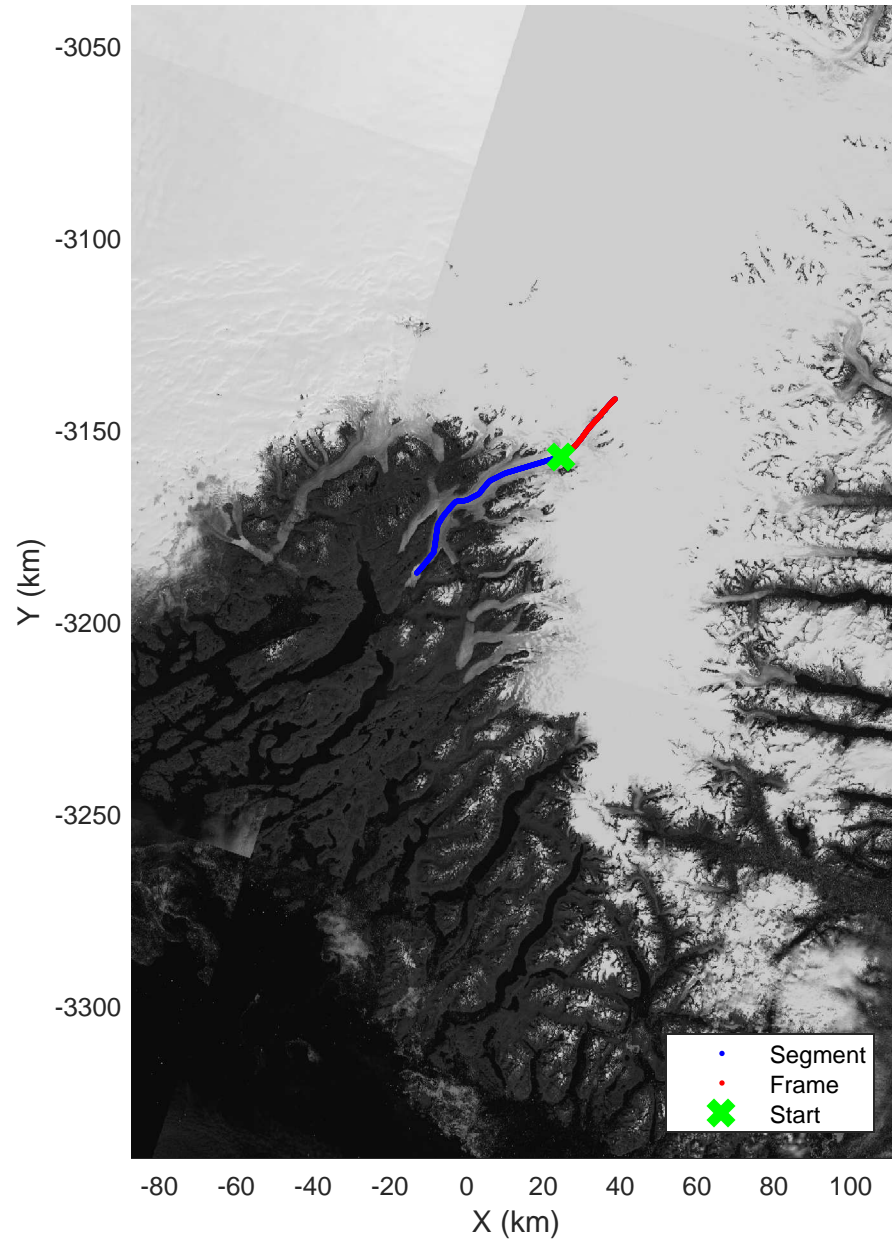

mcrds 2008\_Greenland\_TO: "Southeast Greenland" 20080802\_01\_003: 11:00:54.4 to 11:02:51.4 GPS

mcrds 2008\_Greenland\_TO: "Southeast Greenland" 20080802\_01\_003: 11:00:54.4 to 11:02:51.4 GPS

Southeast Greenland  
20080802\_01\_004  
Polar Stereograph 70N/-45E

mcrds 2008\_Greenland\_TO: "Southeast Greenland" 20080802\_01\_004: 11:02:52.3 to 11:07:13.5 GPS

mcrds 2008\_Greenland\_TO: "Southeast Greenland" 20080802\_01\_004: 11:02:52.3 to 11:07:13.5 GPS

Southeast Greenland  
20080802\_01\_005  
Polar Stereograph 70N/-45E

mcrds 2008\_Greenland\_TO: "Southeast Greenland" 20080802\_01\_005: 11:07:14.7 to 11:11:04.8 GPS

mcrds 2008\_Greenland\_TO: "Southeast Greenland" 20080802\_01\_005: 11:07:14.7 to 11:11:04.8 GPS

Southeast Greenland  
20080802\_01\_006  
Polar Stereograph 70N/-45E

mcrds 2008\_Greenland\_TO: "Southeast Greenland" 20080802\_01\_006: 11:11:05.9 to 11:17:11.9 GPS

mcrds 2008\_Greenland\_TO: "Southeast Greenland" 20080802\_01\_006: 11:11:05.9 to 11:17:11.9 GPS