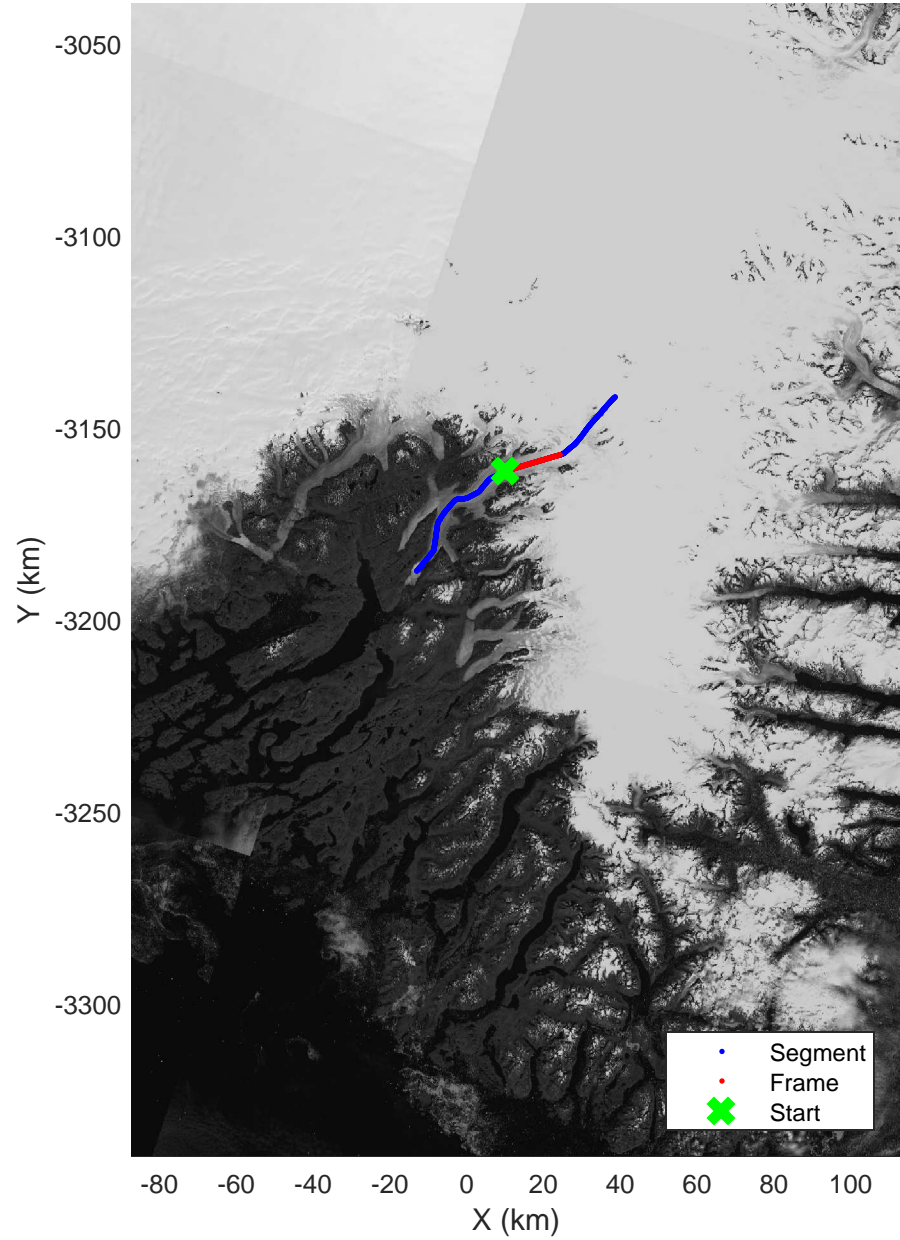

mcrds 2008\_Greenland\_TO: "Southeast Greenland" 20080802\_01\_003: 11:00:54.4 to 11:02:51.4 GPS

mcrds 2008\_Greenland\_TO: "Southeast Greenland" 20080802\_01\_003: 11:00:54.4 to 11:02:51.4 GPS

Southeast Greenland  
20080802\_01\_004  
Polar Stereograph 70N/-45E

mcrds 2008\_Greenland\_TO: "Southeast Greenland" 20080802\_01\_004: 11:02:52.3 to 11:07:13.5 GPS

mcrds 2008\_Greenland\_TO: "Southeast Greenland" 20080802\_01\_004: 11:02:52.3 to 11:07:13.5 GPS

Southeast Greenland  
20080802\_01\_005  
Polar Stereograph 70N/-45E

mcrds 2008\_Greenland\_TO: "Southeast Greenland" 20080802\_01\_005: 11:07:14.7 to 11:11:04.8 GPS

mcrds 2008\_Greenland\_TO: "Southeast Greenland" 20080802\_01\_005: 11:07:14.7 to 11:11:04.8 GPS

Southeast Greenland  
20080802\_01\_006  
Polar Stereograph 70N/-45E