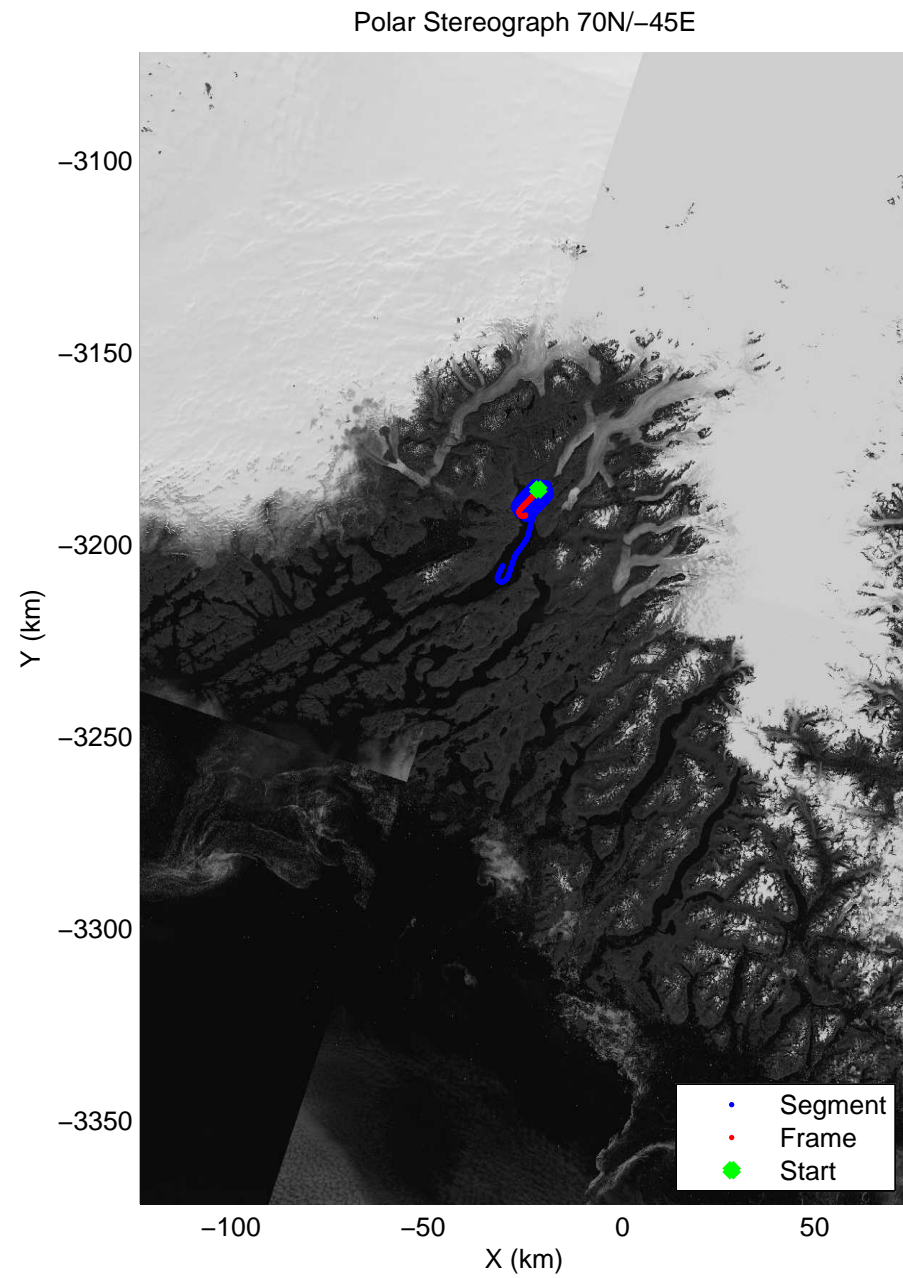

Polar Stereograph 70N/-45E

mcrds 2008\_Greenland\_TO: "Southeast Greenland" 20080801\_06\_005: 16:59:48.8 to 17:02:32.6 GPS

mcrds 2008\_Greenland\_TO: "Southeast Greenland" 20080801\_06\_005: 16:59:48.8 to 17:02:32.6 GPS

mcrds 2008\_Greenland\_TO: "Southeast Greenland" 20080801\_06\_006: 17:02:33.4 to 17:05:06.8 GPS

mcrds 2008\_Greenland\_TO: "Southeast Greenland" 20080801\_06\_006: 17:02:33.4 to 17:05:06.8 GPS

mcrds 2008\_Greenland\_TO: "Southeast Greenland" 20080801\_06\_007: 17:05:08.0 to 17:08:13.7 GPS