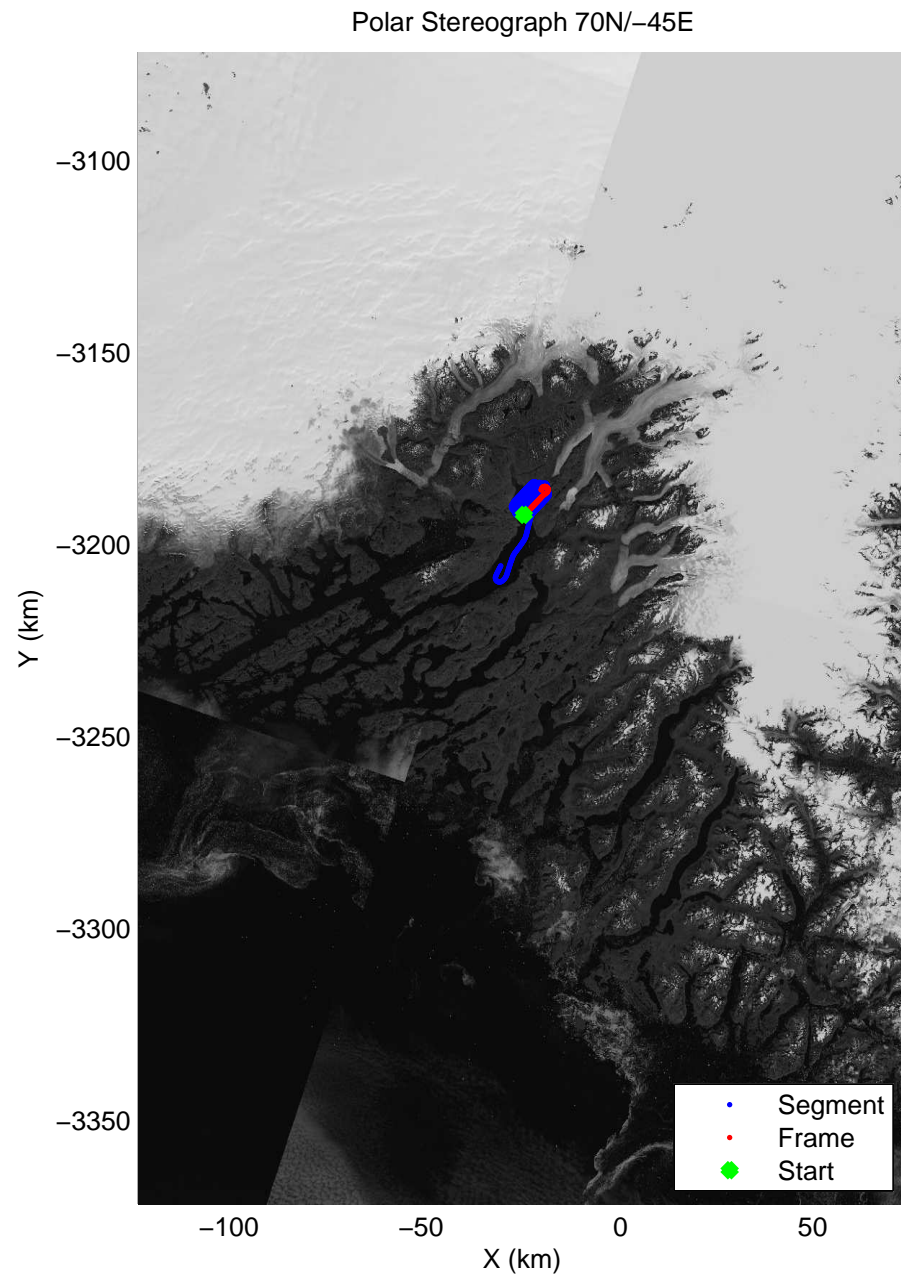

Polar Stereograph 70N/-45E

mcrds 2008\_Greenland\_TO: "Southeast Greenland" 20080801\_06\_005: 16:59:48.8 to 17:02:32.6 GPS

mcrds 2008\_Greenland\_TO: "Southeast Greenland" 20080801\_06\_005: 16:59:48.8 to 17:02:32.6 GPS

mcrds 2008\_Greenland\_TO: "Southeast Greenland" 20080801\_06\_006: 17:02:33.4 to 17:05:06.8 GPS

mcrds 2008\_Greenland\_TO: "Southeast Greenland" 20080801\_06\_006: 17:02:33.4 to 17:05:06.8 GPS

mcrds 2008\_Greenland\_TO: "Southeast Greenland" 20080801\_06\_007: 17:05:08.0 to 17:08:13.7 GPS