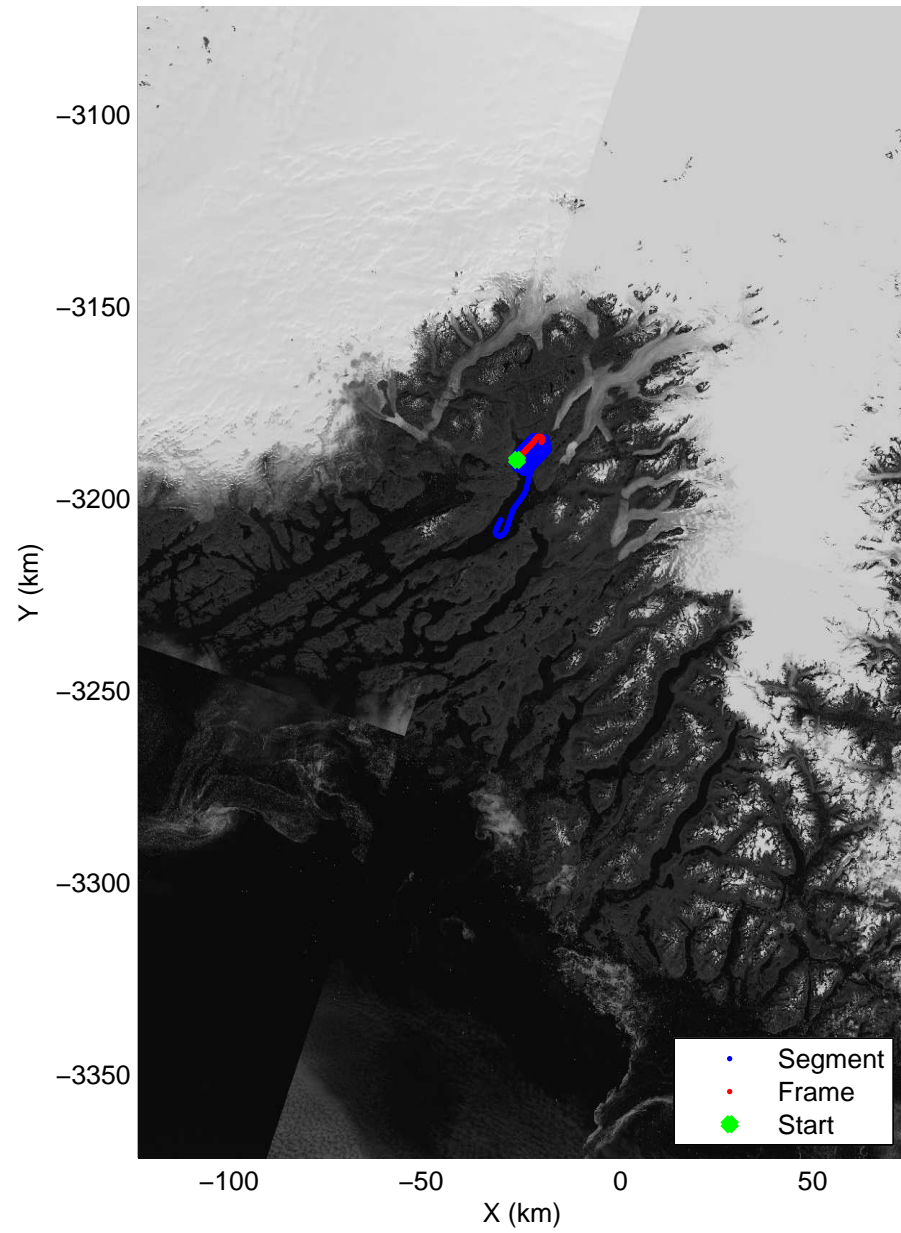

mcrds 2008\_Greenland\_TO: "Southeast Greenland" 20080801\_06\_001: 16:49:45.2 to 16:51:23.5 GPS

mcrds 2008\_Greenland\_TO: "Southeast Greenland" 20080801\_06\_001: 16:49:45.2 to 16:51:23.5 GPS

mcrds 2008\_Greenland\_TO: "Southeast Greenland" 20080801\_06\_002: 16:51:24.4 to 16:54:21.9 GPS

mcrds 2008\_Greenland\_TO: "Southeast Greenland" 20080801\_06\_002: 16:51:24.4 to 16:54:21.9 GPS

Polar Stereograph 70N/-45E

mcrds 2008\_Greenland\_TO: "Southeast Greenland" 20080801\_06\_003: 16:54:22.7 to 16:57:01.4 GPS

Polar Stereograph 70N/-45E

mcrds 2008\_Greenland\_TO: "Southeast Greenland" 20080801\_06\_005: 16:59:48.8 to 17:02:32.6 GPS

mcrds 2008\_Greenland\_TO: "Southeast Greenland" 20080801\_06\_005: 16:59:48.8 to 17:02:32.6 GPS

mcrds 2008\_Greenland\_TO: "Southeast Greenland" 20080801\_06\_013: 17:25:10.6 to 17:27:01.7 GPS