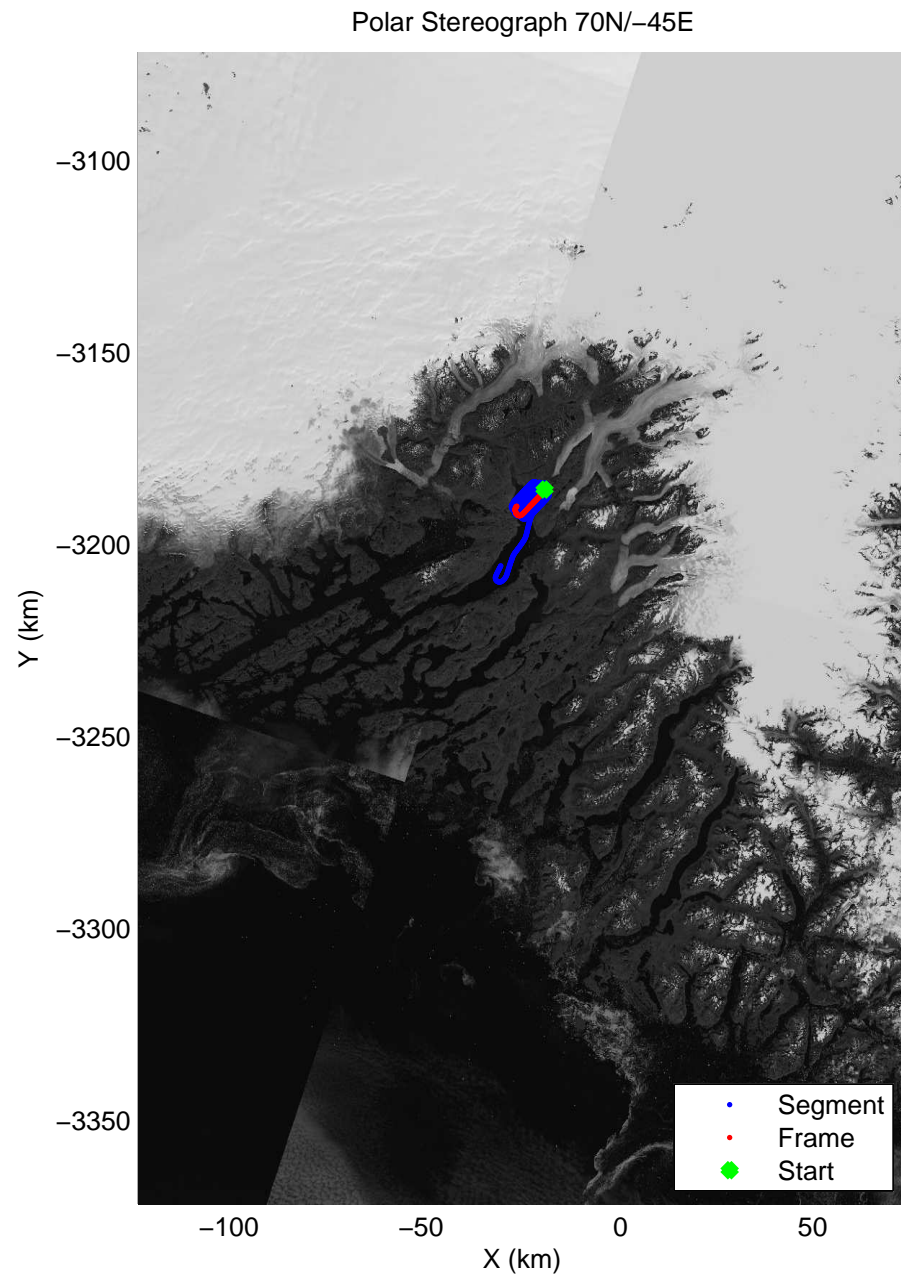

mcrds 2008\_Greenland\_TO: "Southeast Greenland" 20080801\_06\_001: 16:49:45.2 to 16:51:23.5 GPS

mcrds 2008\_Greenland\_TO: "Southeast Greenland" 20080801\_06\_001: 16:49:45.2 to 16:51:23.5 GPS

mcrds 2008\_Greenland\_TO: "Southeast Greenland" 20080801\_06\_002: 16:51:24.4 to 16:54:21.9 GPS

mcrds 2008\_Greenland\_TO: "Southeast Greenland" 20080801\_06\_002: 16:51:24.4 to 16:54:21.9 GPS

Polar Stereograph 70N/-45E

mcrds 2008\_Greenland\_TO: "Southeast Greenland" 20080801\_06\_003: 16:54:22.7 to 16:57:01.4 GPS

Polar Stereograph 70N/-45E

mcrds 2008\_Greenland\_TO: "Southeast Greenland" 20080801\_06\_005: 16:59:48.8 to 17:02:32.6 GPS

mcrds 2008\_Greenland\_TO: "Southeast Greenland" 20080801\_06\_005: 16:59:48.8 to 17:02:32.6 GPS

mcrds 2008\_Greenland\_TO: "Southeast Greenland" 20080801\_06\_013: 17:25:10.6 to 17:27:01.7 GPS