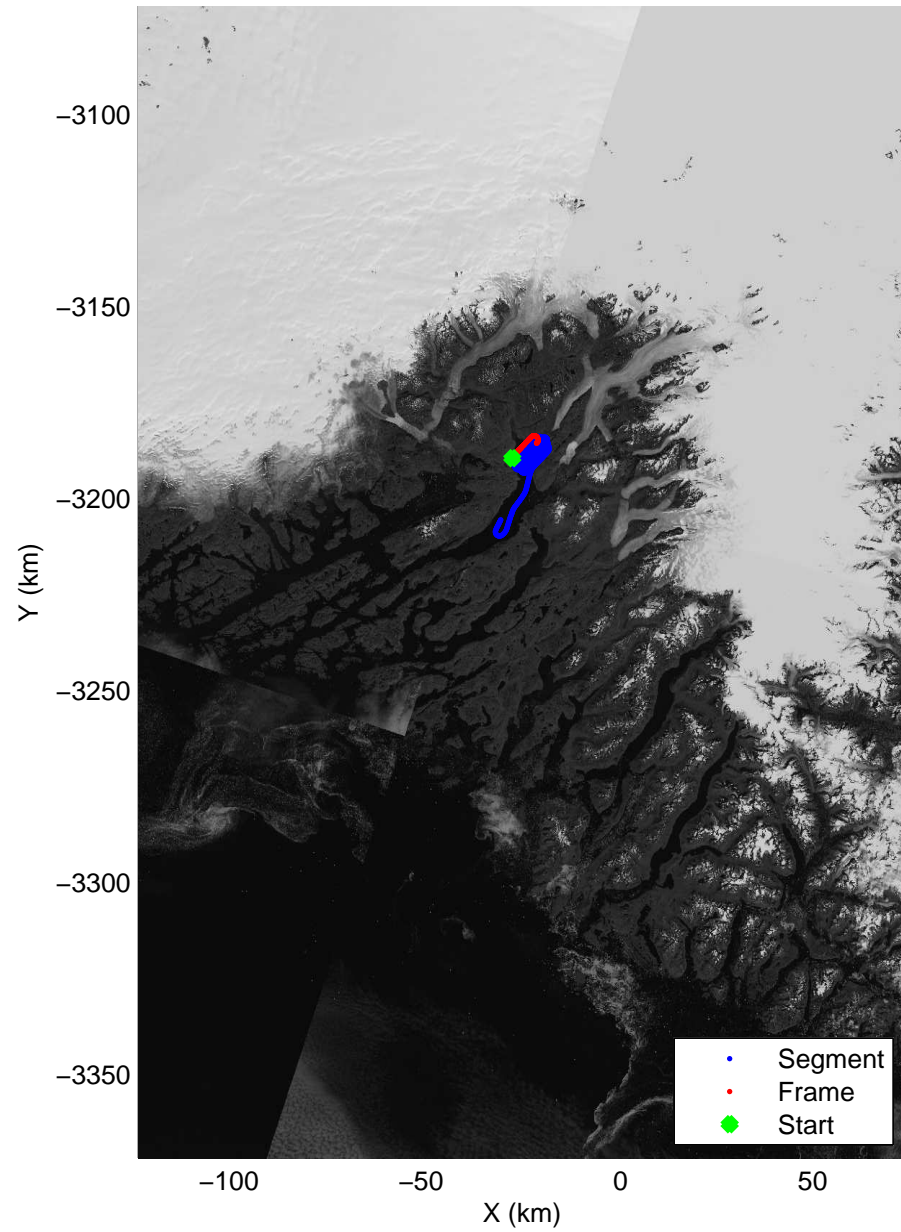

mcrds 2008\_Greenland\_TO: "Southeast Greenland" 20080801\_06\_002: 16:51:24.4 to 16:54:21.9 GPS

Polar Stereograph 70N/-45E

mcrds 2008\_Greenland\_TO: "Southeast Greenland" 20080801\_06\_003: 16:54:22.7 to 16:57:01.4 GPS

mcrds 2008\_Greenland\_TO: "Southeast Greenland" 20080801\_06\_003: 16:54:22.7 to 16:57:01.4 GPS

mcrds 2008\_Greenland\_TO: "Southeast Greenland" 20080801\_06\_004: 16:57:02.4 to 16:59:48.0 GPS

mcrds 2008\_Greenland\_TO: "Southeast Greenland" 20080801\_06\_004: 16:57:02.4 to 16:59:48.0 GPS

Polar Stereograph 70N/-45E

mcrds 2008\_Greenland\_TO: "Southeast Greenland" 20080801\_06\_005: 16:59:48.8 to 17:02:32.6 GPS

mcrds 2008\_Greenland\_TO: "Southeast Greenland" 20080801\_06\_005: 16:59:48.8 to 17:02:32.6 GPS