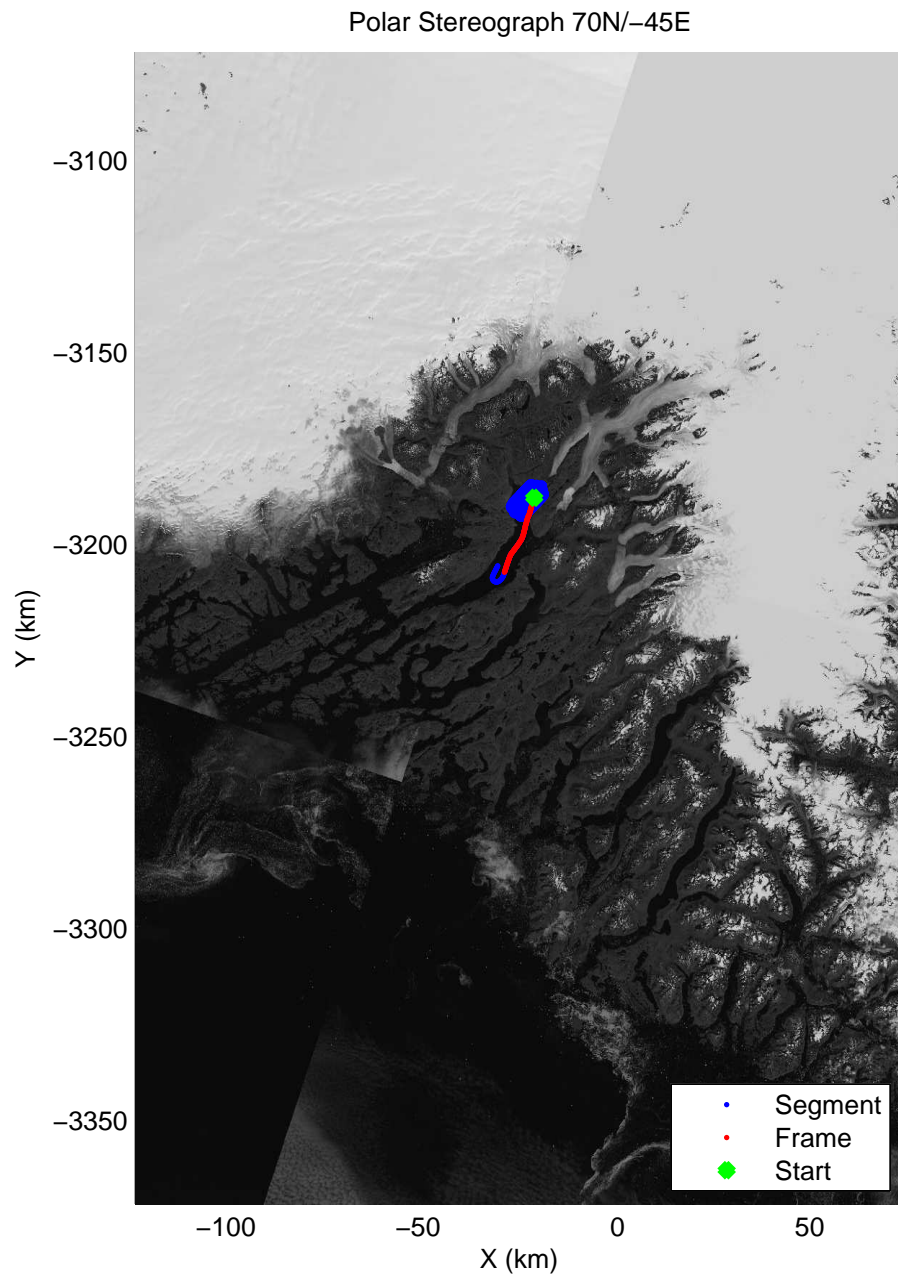

mcrds 2008\_Greenland\_TO: "Southeast Greenland" 20080801\_06\_010: 17:13:42.8 to 17:16:35.9 GPS

mcrds 2008\_Greenland\_TO: "Southeast Greenland" 20080801\_06\_011: 17:16:36.9 to 17:20:25.8 GPS

mcrds 2008\_Greenland\_TO: "Southeast Greenland" 20080801\_06\_011: 17:16:36.9 to 17:20:25.8 GPS