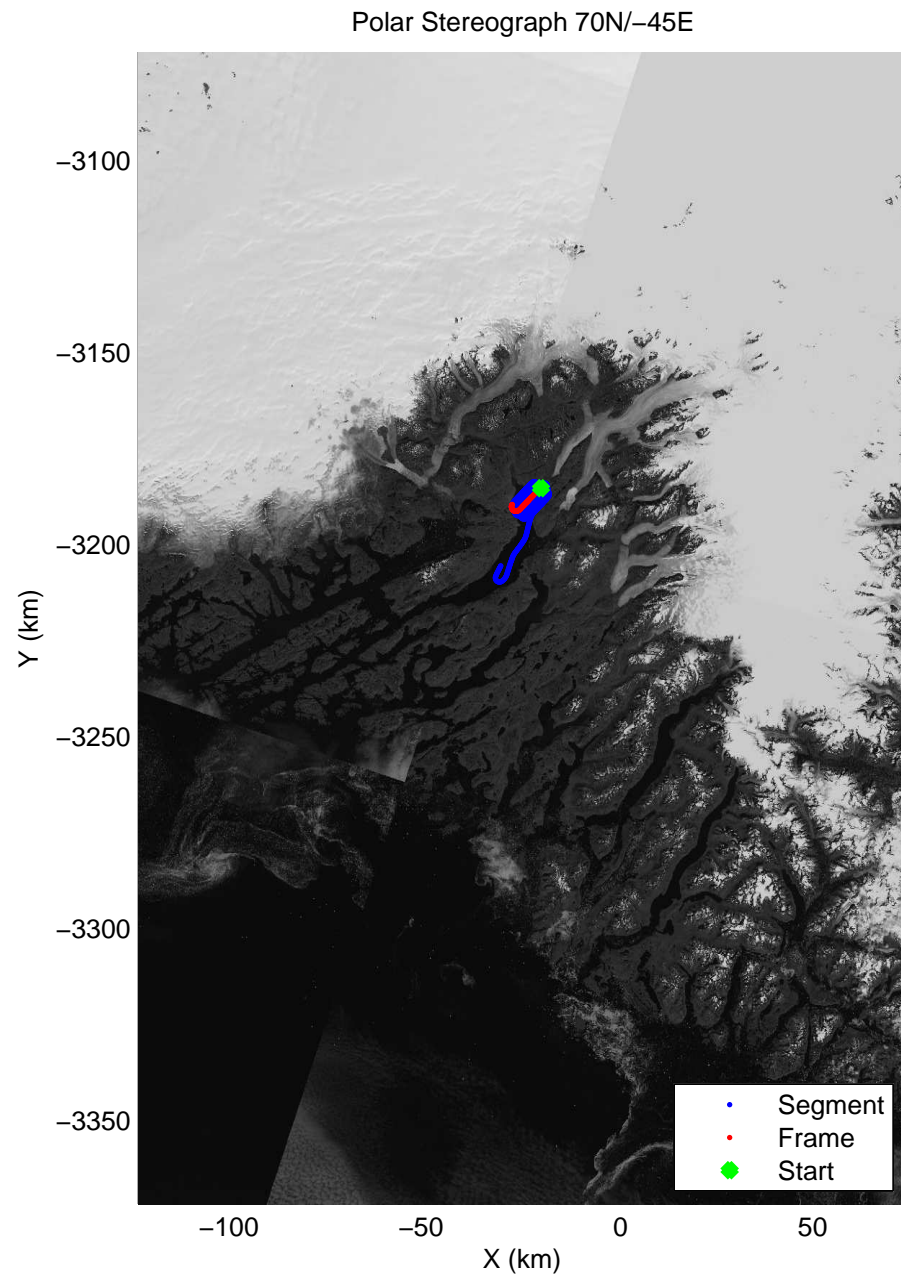

mcrds 2008\_Greenland\_TO: "Southeast Greenland" 20080801\_06\_002: 16:51:24.4 to 16:54:21.9 GPS

Polar Stereograph 70N/-45E

mcrds 2008\_Greenland\_TO: "Southeast Greenland" 20080801\_06\_003: 16:54:22.7 to 16:57:01.4 GPS

mcrds 2008\_Greenland\_TO: "Southeast Greenland" 20080801\_06\_003: 16:54:22.7 to 16:57:01.4 GPS

mcrds 2008\_Greenland\_TO: "Southeast Greenland" 20080801\_06\_004: 16:57:02.4 to 16:59:48.0 GPS

mcrds 2008\_Greenland\_TO: "Southeast Greenland" 20080801\_06\_004: 16:57:02.4 to 16:59:48.0 GPS

Polar Stereograph 70N/-45E

mcrds 2008\_Greenland\_TO: "Southeast Greenland" 20080801\_06\_005: 16:59:48.8 to 17:02:32.6 GPS

mcrds 2008\_Greenland\_TO: "Southeast Greenland" 20080801\_06\_005: 16:59:48.8 to 17:02:32.6 GPS