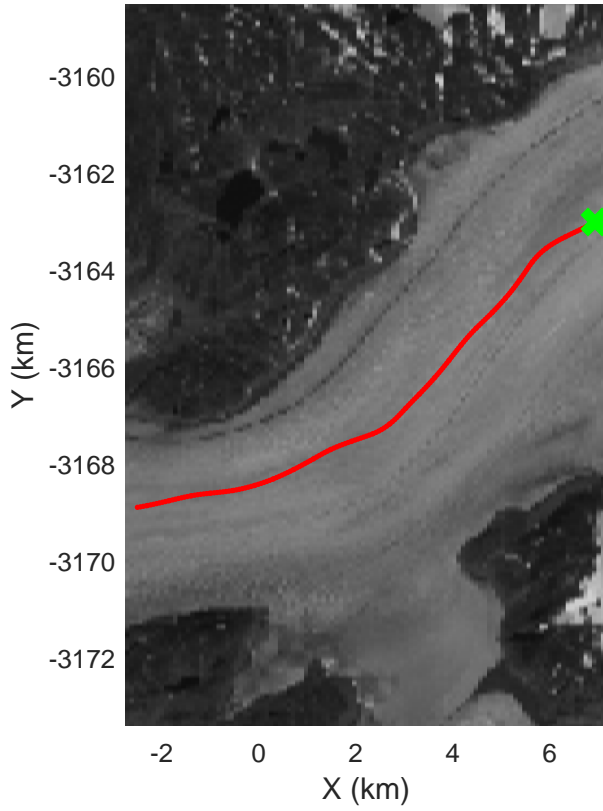

Southeast Greenland
20080801_05_001
Polar Stereograph 70N/-45E

mcrds 2008_Greenland_TO: "Southeast Greenland" 20080801_05_001: 14:55:34.6 to 14:57:02.5 GPS

mcrds 2008_Greenland_TO: "Southeast Greenland" 20080801_05_001: 14:55:34.6 to 14:57:02.5 GPS

mcrds 2008_Greenland_TO: "Southeast Greenland" 20080801_05_002: 14:57:03.6 to 15:01:12.4 GPS

mcrds 2008_Greenland_TO: "Southeast Greenland" 20080801_05_002: 14:57:03.6 to 15:01:12.4 GPS

Southeast Greenland
20080801_05_003
Polar Stereograph 70N/-45E

mcrds 2008_Greenland_TO: "Southeast Greenland" 20080801_05_003: 15:01:13.2 to 15:03:45.1 GPS

mcrds 2008_Greenland_TO: "Southeast Greenland" 20080801_05_003: 15:01:13.2 to 15:03:45.1 GPS

mcrds 2008_Greenland_TO: "Southeast Greenland" 20080801_05_004: 15:03:45.9 to 15:05:20.9 GPS

mcrds 2008_Greenland_TO: "Southeast Greenland" 20080801_05_006: 15:06:59.4 to 15:08:10.1 GPS