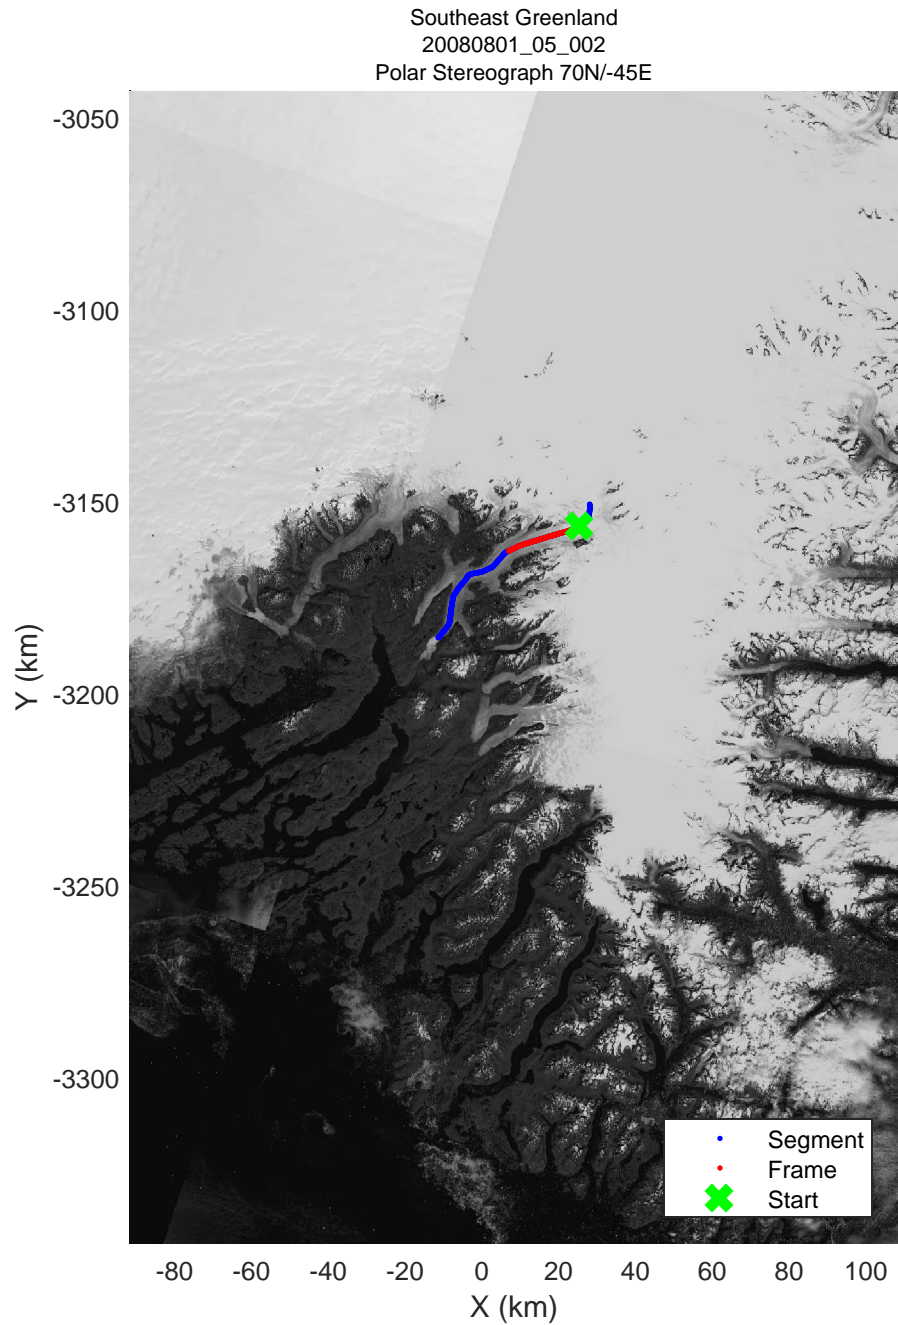

Southeast Greenland
20080801_05_001
Polar Stereograph 70N/-45E

mcrds 2008_Greenland_TO: "Southeast Greenland" 20080801_05_001: 14:55:34.6 to 14:57:02.5 GPS

mcrds 2008_Greenland_TO: "Southeast Greenland" 20080801_05_001: 14:55:34.6 to 14:57:02.5 GPS

mcrds 2008_Greenland_TO: "Southeast Greenland" 20080801_05_002: 14:57:03.6 to 15:01:12.4 GPS

mcrds 2008_Greenland_TO: "Southeast Greenland" 20080801_05_002: 14:57:03.6 to 15:01:12.4 GPS

Southeast Greenland
20080801_05_003
Polar Stereograph 70N/-45E

mcrds 2008_Greenland_TO: "Southeast Greenland" 20080801_05_004: 15:03:45.9 to 15:05:20.9 GPS

Southeast Greenland
20080801_05_005
Polar Stereograph 70N/-45E

mcrds 2008_Greenland_TO: "Southeast Greenland" 20080801_05_005: 15:05:21.8 to 15:06:58.3 GPS

mcrds 2008_Greenland_TO: "Southeast Greenland" 20080801_05_006: 15:06:59.4 to 15:08:10.1 GPS