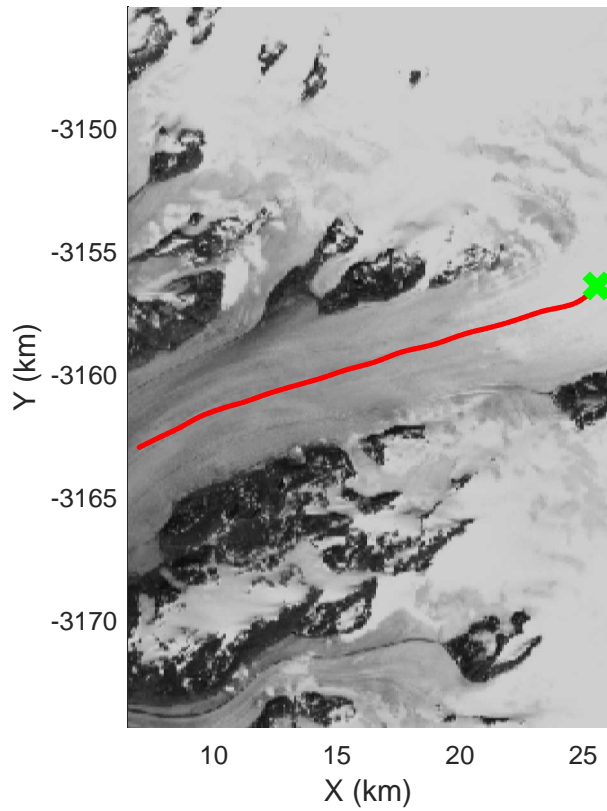

Southeast Greenland
20080801_05_001
Polar Stereograph 70N/-45E

mcrds 2008_Greenland_TO: "Southeast Greenland" 20080801_05_001: 14:55:34.6 to 14:57:02.5 GPS

mcrds 2008_Greenland_TO: "Southeast Greenland" 20080801_05_001: 14:55:34.6 to 14:57:02.5 GPS

mcrds 2008_Greenland_TO: "Southeast Greenland" 20080801_05_002: 14:57:03.6 to 15:01:12.4 GPS

mcrds 2008_Greenland_TO: "Southeast Greenland" 20080801_05_002: 14:57:03.6 to 15:01:12.4 GPS

Southeast Greenland
20080801_05_003
Polar Stereograph 70N/-45E

mcrds 2008_Greenland_TO: "Southeast Greenland" 20080801_05_004: 15:03:45.9 to 15:05:20.9 GPS

Southeast Greenland
20080801_05_005
Polar Stereograph 70N/-45E

mcrds 2008_Greenland_TO: "Southeast Greenland" 20080801_05_005: 15:05:21.8 to 15:06:58.3 GPS

mcrds 2008_Greenland_TO: "Southeast Greenland" 20080801_05_006: 15:06:59.4 to 15:08:10.1 GPS