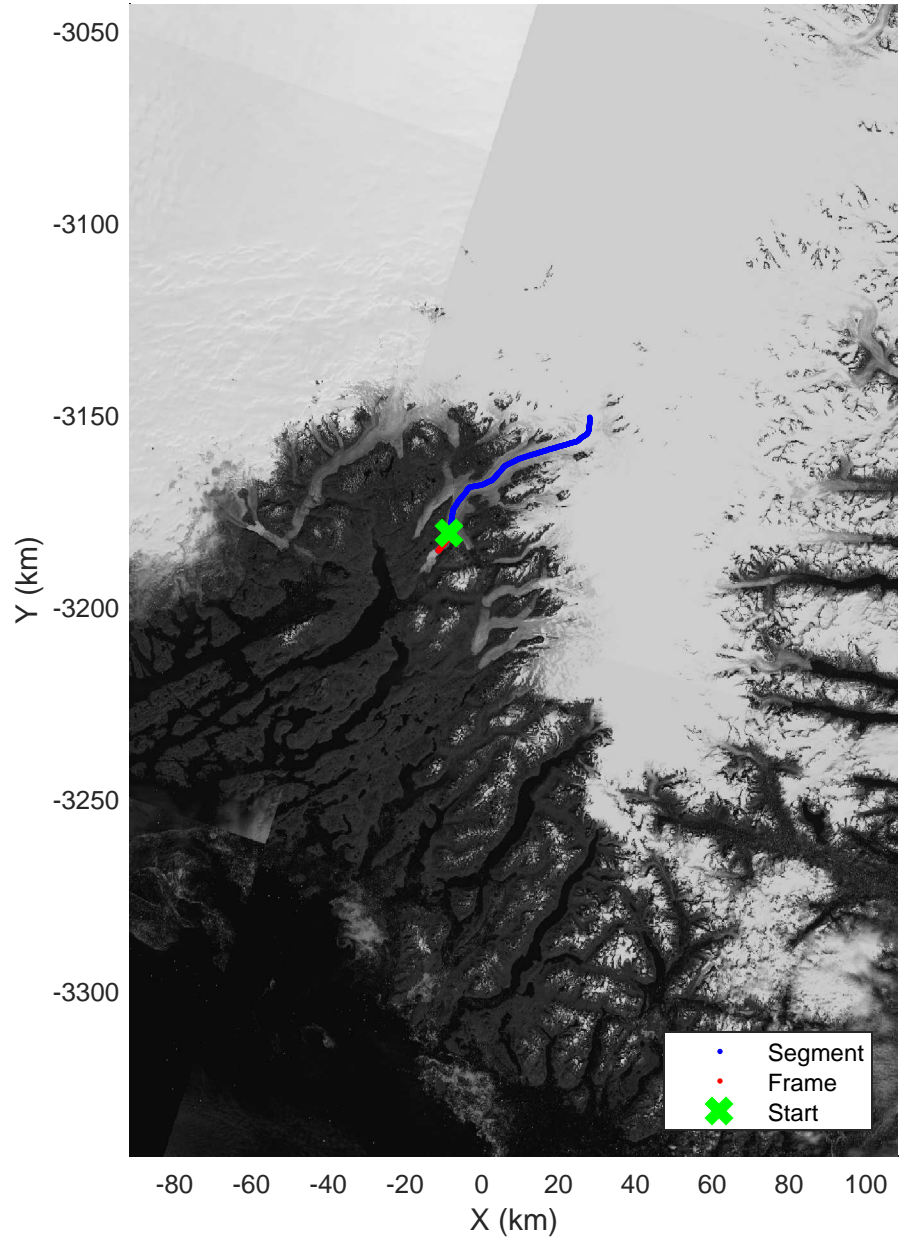

mcrds 2008_Greenland_TO: "Southeast Greenland" 20080801_05_003: 15:01:13.2 to 15:03:45.1 GPS

mcrds 2008_Greenland_TO: "Southeast Greenland" 20080801_05_003: 15:01:13.2 to 15:03:45.1 GPS

mcrds 2008_Greenland_TO: "Southeast Greenland" 20080801_05_004: 15:03:45.9 to 15:05:20.9 GPS

mcrds 2008_Greenland_TO: "Southeast Greenland" 20080801_05_004: 15:03:45.9 to 15:05:20.9 GPS

Southeast Greenland
20080801_05_005
Polar Stereograph 70N/-45E

mcrds 2008_Greenland_TO: "Southeast Greenland" 20080801_05_005: 15:05:21.8 to 15:06:58.3 GPS

mcrds 2008_Greenland_TO: "Southeast Greenland" 20080801_05_005: 15:05:21.8 to 15:06:58.3 GPS

Southeast Greenland
20080801_05_006
Polar Stereograph 70N/-45E

mcrds 2008_Greenland_TO: "Southeast Greenland" 20080801_05_006: 15:06:59.4 to 15:08:10.1 GPS

mcrds 2008_Greenland_TO: "Southeast Greenland" 20080801_05_006: 15:06:59.4 to 15:08:10.1 GPS