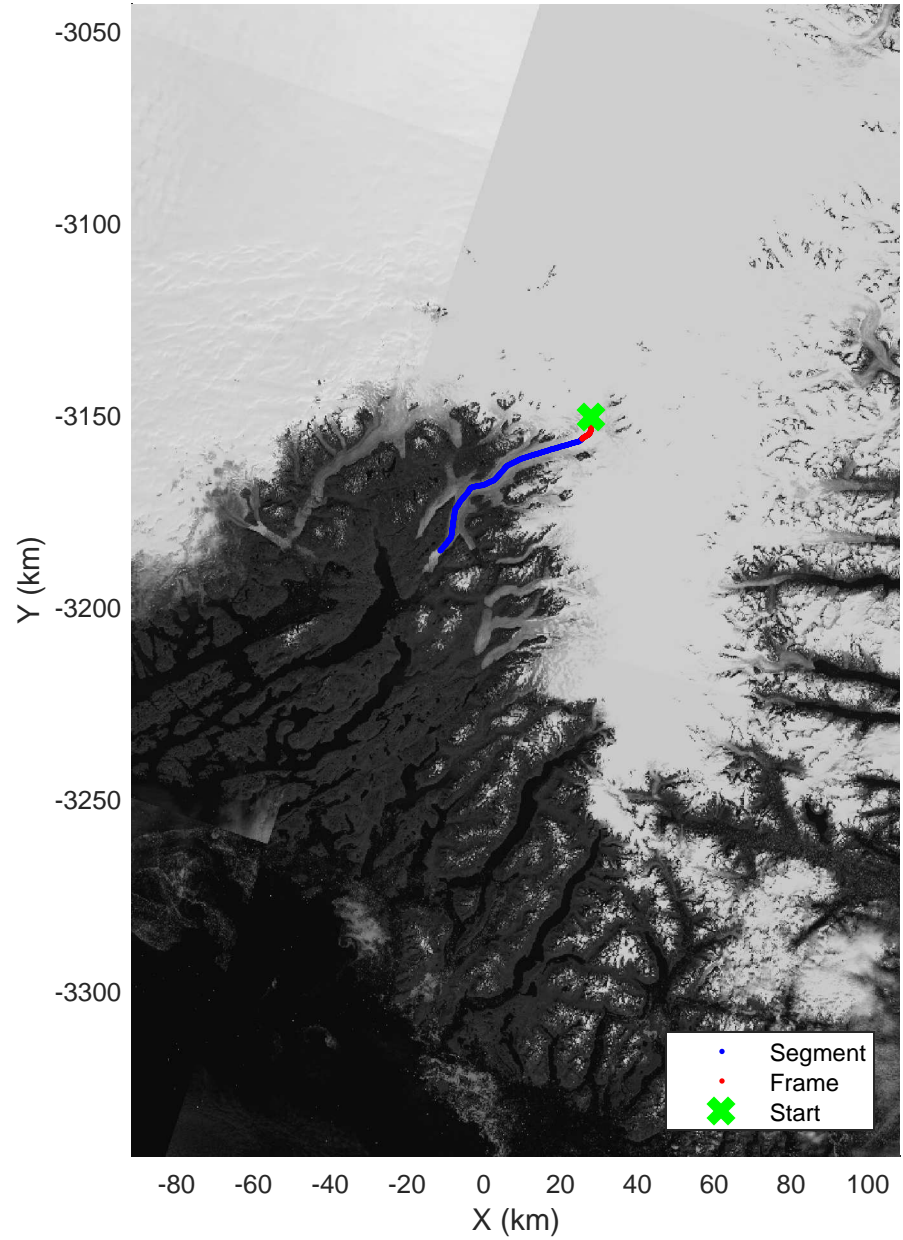

Southeast Greenland
20080801_05_001
Polar Stereograph 70N/-45E

mcrds 2008_Greenland_TO: "Southeast Greenland" 20080801_05_001: 14:55:34.6 to 14:57:02.5 GPS

mcrds 2008_Greenland_TO: "Southeast Greenland" 20080801_05_001: 14:55:34.6 to 14:57:02.5 GPS

mcrds 2008_Greenland_TO: "Southeast Greenland" 20080801_05_002: 14:57:03.6 to 15:01:12.4 GPS

mcrds 2008_Greenland_TO: "Southeast Greenland" 20080801_05_002: 14:57:03.6 to 15:01:12.4 GPS

Southeast Greenland
20080801_05_003
Polar Stereograph 70N/-45E

mcrds 2008_Greenland_TO: "Southeast Greenland" 20080801_05_004: 15:03:45.9 to 15:05:20.9 GPS

Southeast Greenland
20080801_05_005
Polar Stereograph 70N/-45E

mcrds 2008_Greenland_TO: "Southeast Greenland" 20080801_05_005: 15:05:21.8 to 15:06:58.3 GPS

mcrds 2008_Greenland_TO: "Southeast Greenland" 20080801_05_006: 15:06:59.4 to 15:08:10.1 GPS