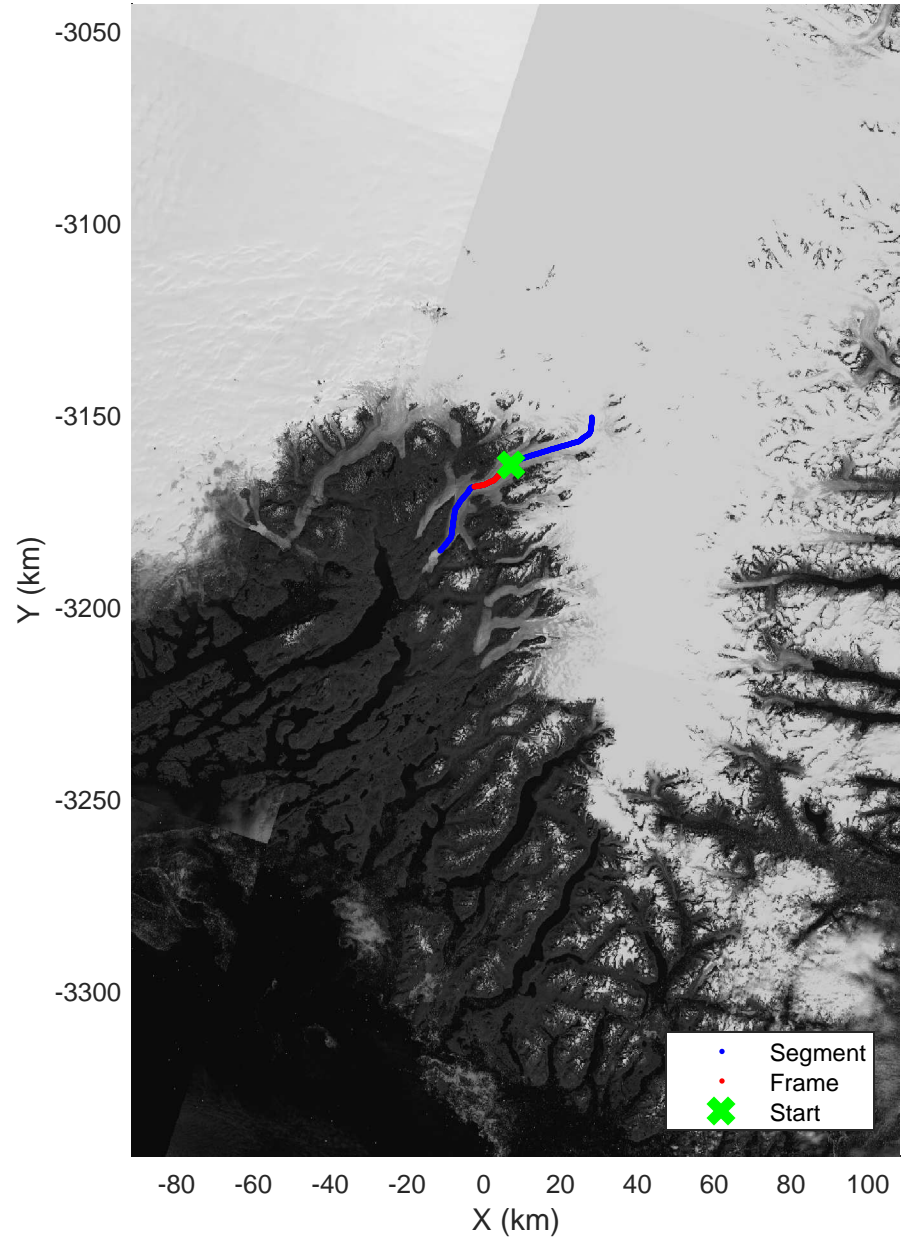

Southeast Greenland
20080801_05_001
Polar Stereograph 70N/-45E

mcrds 2008_Greenland_TO: "Southeast Greenland" 20080801_05_001: 14:55:34.6 to 14:57:02.5 GPS

mcrds 2008_Greenland_TO: "Southeast Greenland" 20080801_05_001: 14:55:34.6 to 14:57:02.5 GPS

mcrds 2008_Greenland_TO: "Southeast Greenland" 20080801_05_002: 14:57:03.6 to 15:01:12.4 GPS

mcrds 2008_Greenland_TO: "Southeast Greenland" 20080801_05_002: 14:57:03.6 to 15:01:12.4 GPS

Southeast Greenland
20080801_05_003
Polar Stereograph 70N/-45E

mcrds 2008_Greenland_TO: "Southeast Greenland" 20080801_05_004: 15:03:45.9 to 15:05:20.9 GPS

Southeast Greenland
20080801_05_005
Polar Stereograph 70N/-45E

mcrds 2008_Greenland_TO: "Southeast Greenland" 20080801_05_005: 15:05:21.8 to 15:06:58.3 GPS

mcrds 2008_Greenland_TO: "Southeast Greenland" 20080801_05_005: 15:05:21.8 to 15:06:58.3 GPS

Southeast Greenland
20080801_05_006
Polar Stereograph 70N/-45E

mcrds 2008_Greenland_TO: "Southeast Greenland" 20080801_05_006: 15:06:59.4 to 15:08:10.1 GPS