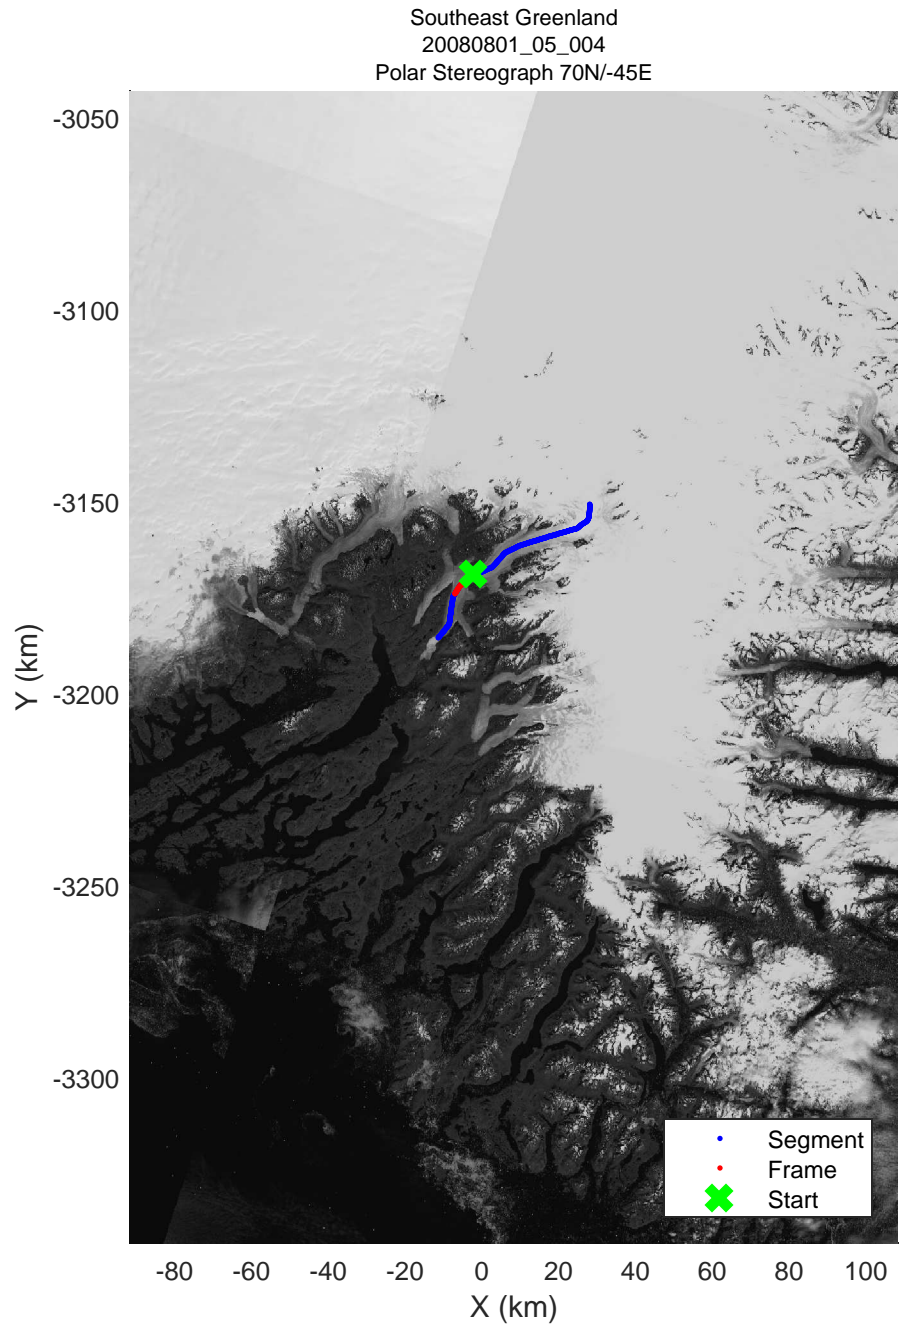

Southeast Greenland
20080801_05_001
Polar Stereograph 70N/-45E

mcrds 2008_Greenland_TO: "Southeast Greenland" 20080801_05_001: 14:55:34.6 to 14:57:02.5 GPS

mcrds 2008_Greenland_TO: "Southeast Greenland" 20080801_05_001: 14:55:34.6 to 14:57:02.5 GPS

mcrds 2008_Greenland_TO: "Southeast Greenland" 20080801_05_002: 14:57:03.6 to 15:01:12.4 GPS

mcrds 2008_Greenland_TO: "Southeast Greenland" 20080801_05_002: 14:57:03.6 to 15:01:12.4 GPS

Southeast Greenland
20080801_05_003
Polar Stereograph 70N/-45E

mcrds 2008_Greenland_TO: "Southeast Greenland" 20080801_05_003: 15:01:13.2 to 15:03:45.1 GPS

mcrds 2008_Greenland_TO: "Southeast Greenland" 20080801_05_003: 15:01:13.2 to 15:03:45.1 GPS

mcrds 2008_Greenland_TO: "Southeast Greenland" 20080801_05_004: 15:03:45.9 to 15:05:20.9 GPS

mcrds 2008_Greenland_TO: "Southeast Greenland" 20080801_05_004: 15:03:45.9 to 15:05:20.9 GPS

Southeast Greenland
20080801_05_005
Polar Stereograph 70N/-45E

mcrds 2008_Greenland_TO: "Southeast Greenland" 20080801_05_005: 15:05:21.8 to 15:06:58.3 GPS