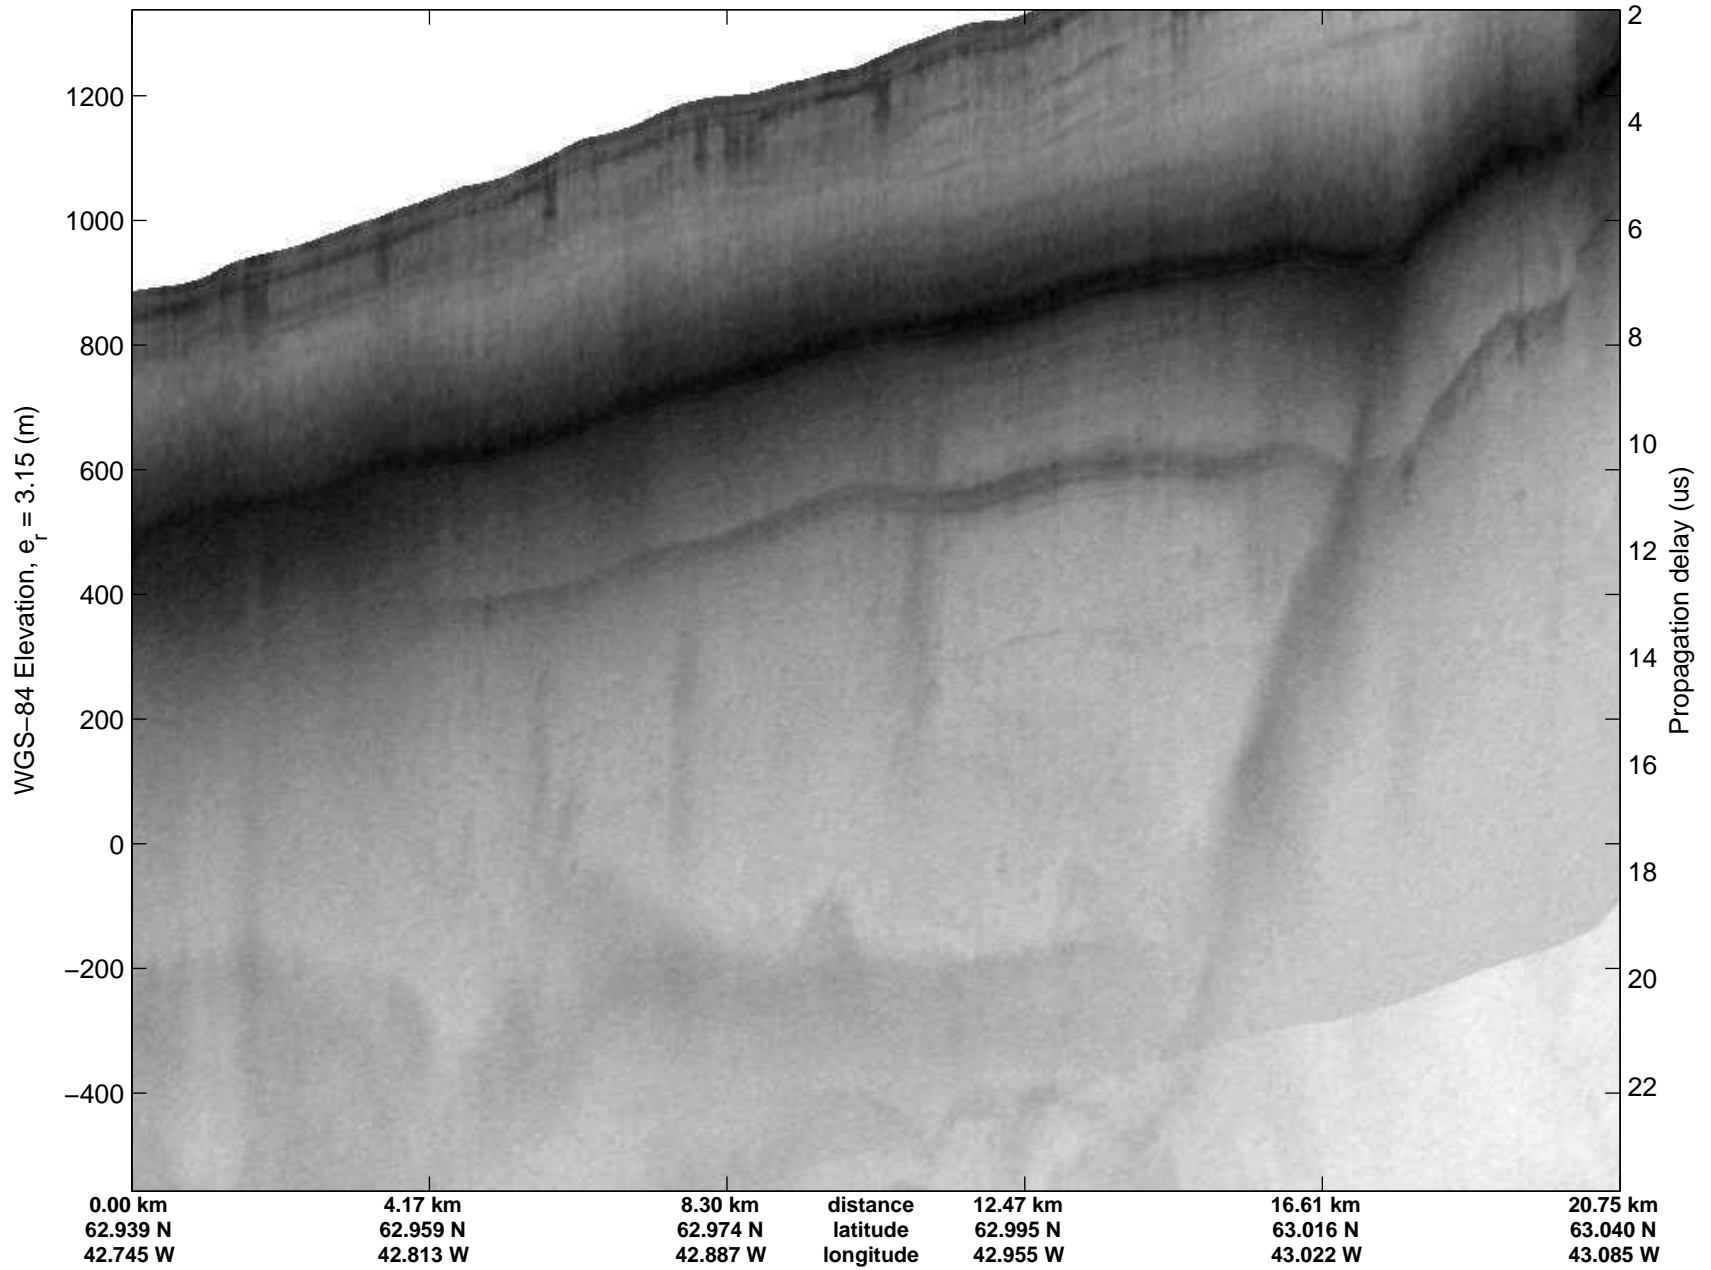

mcrds 2008_Greenland_TO: "Southeast Greenland" 20080801_03_001: 13:37:46.9 to 13:41:19.8 GPS

mcrds 2008_Greenland_TO: "Southeast Greenland" 20080801_03_001: 13:37:46.9 to 13:41:19.8 GPS

mcrds 2008_Greenland_TO: "Southeast Greenland" 20080801_03_002: 13:41:20.7 to 13:46:54.0 GPS

mcrds 2008_Greenland_TO: "Southeast Greenland" 20080801_03_002: 13:41:20.7 to 13:46:54.0 GPS

mcrds 2008_Greenland_TO: "Southeast Greenland" 20080801_03_003: 13:46:55.0 to 13:49:12.2 GPS

mcrds 2008_Greenland_TO: "Southeast Greenland" 20080801_03_003: 13:46:55.0 to 13:49:12.2 GPS

mcrds 2008_Greenland_TO: "Southeast Greenland" 20080801_03_004: 13:49:13.1 to 13:50:47.1 GPS

mcrds 2008_Greenland_TO: "Southeast Greenland" 20080801_03_004: 13:49:13.1 to 13:50:47.1 GPS