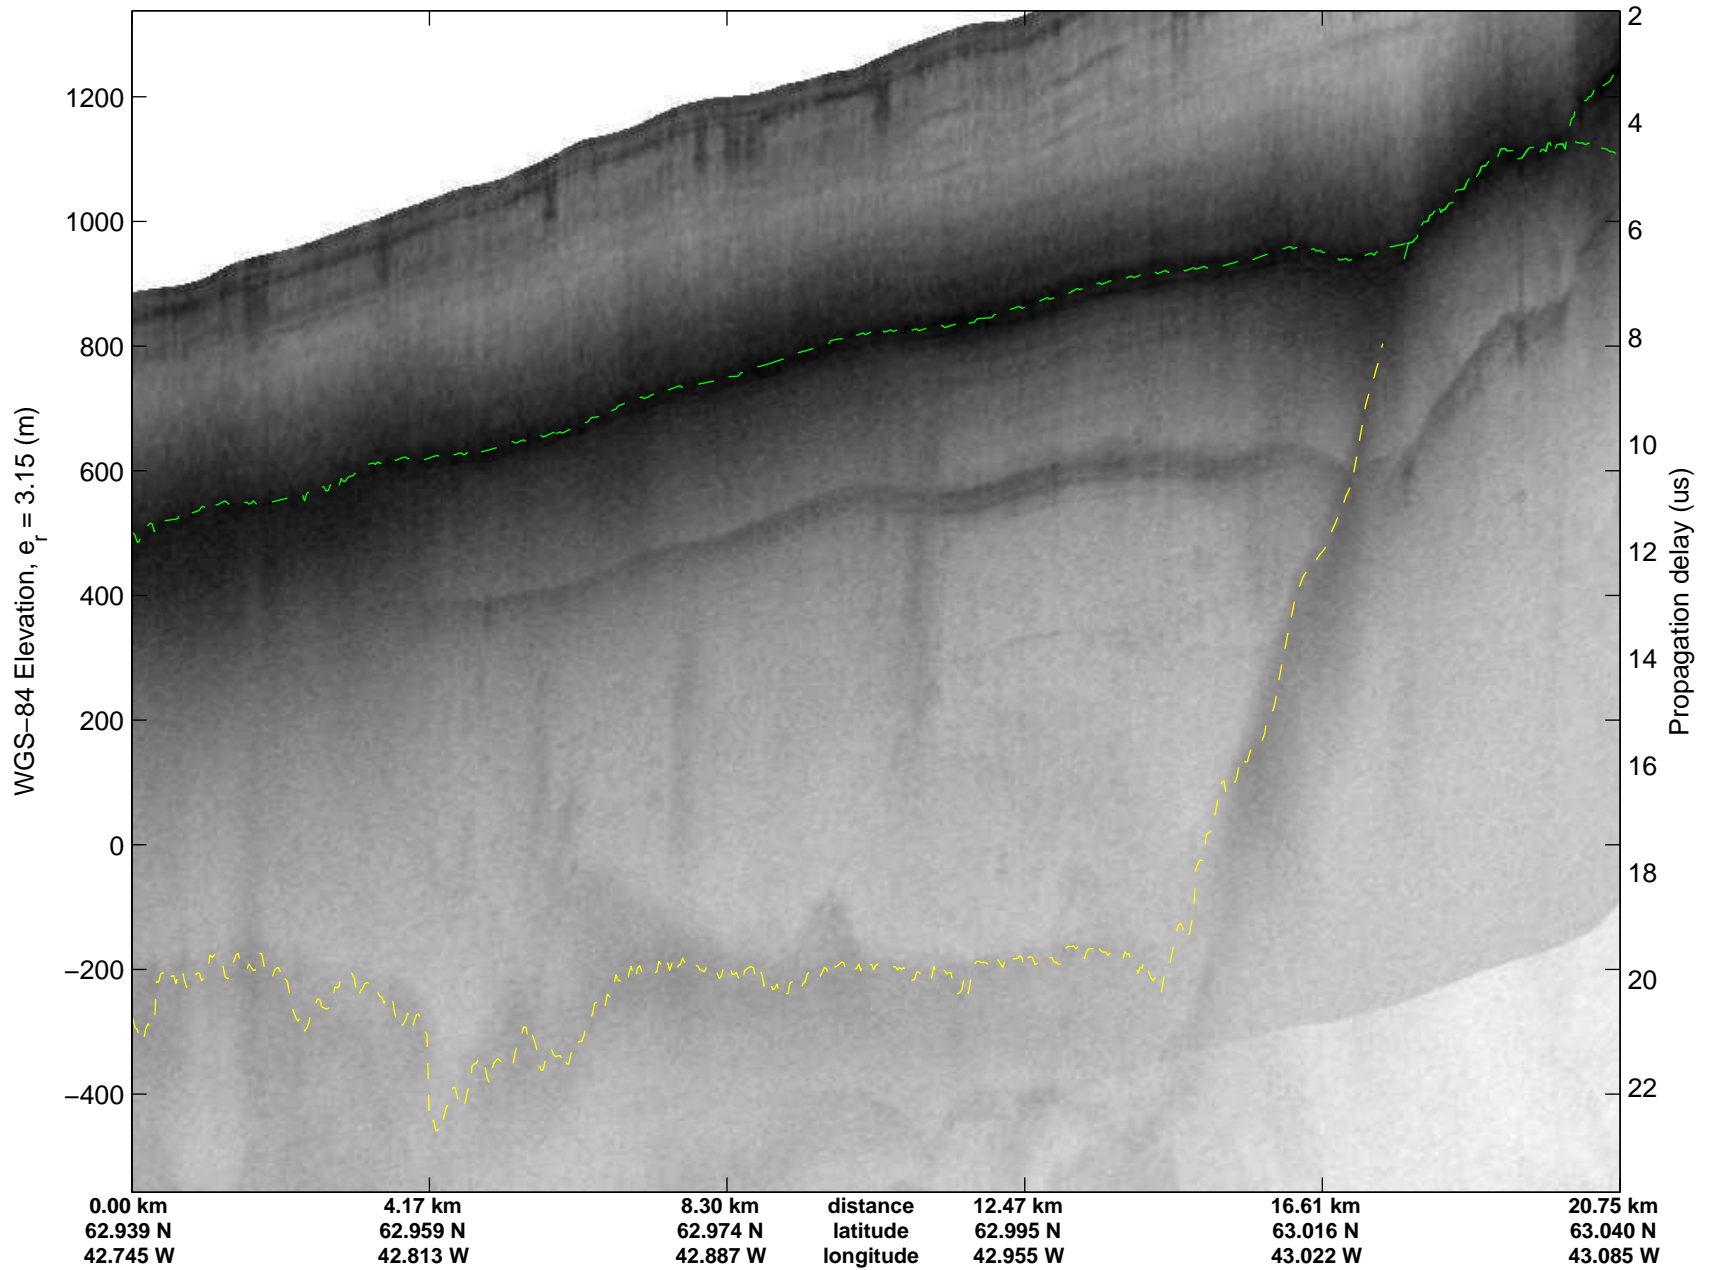

mcrds 2008_Greenland_TO: "Southeast Greenland" 20080801_03_001: 13:37:46.9 to 13:41:19.8 GPS

mcrds 2008_Greenland_TO: "Southeast Greenland" 20080801_03_001: 13:37:46.9 to 13:41:19.8 GPS

mcrds 2008_Greenland_TO: "Southeast Greenland" 20080801_03_002: 13:41:20.7 to 13:46:54.0 GPS

mcrds 2008_Greenland_TO: "Southeast Greenland" 20080801_03_002: 13:41:20.7 to 13:46:54.0 GPS

mcrds 2008_Greenland_TO: "Southeast Greenland" 20080801_03_003: 13:46:55.0 to 13:49:12.2 GPS

mcrds 2008_Greenland_TO: "Southeast Greenland" 20080801_03_003: 13:46:55.0 to 13:49:12.2 GPS

mcrds 2008_Greenland_TO: "Southeast Greenland" 20080801_03_004: 13:49:13.1 to 13:50:47.1 GPS

mcrds 2008_Greenland_TO: "Southeast Greenland" 20080801_03_004: 13:49:13.1 to 13:50:47.1 GPS