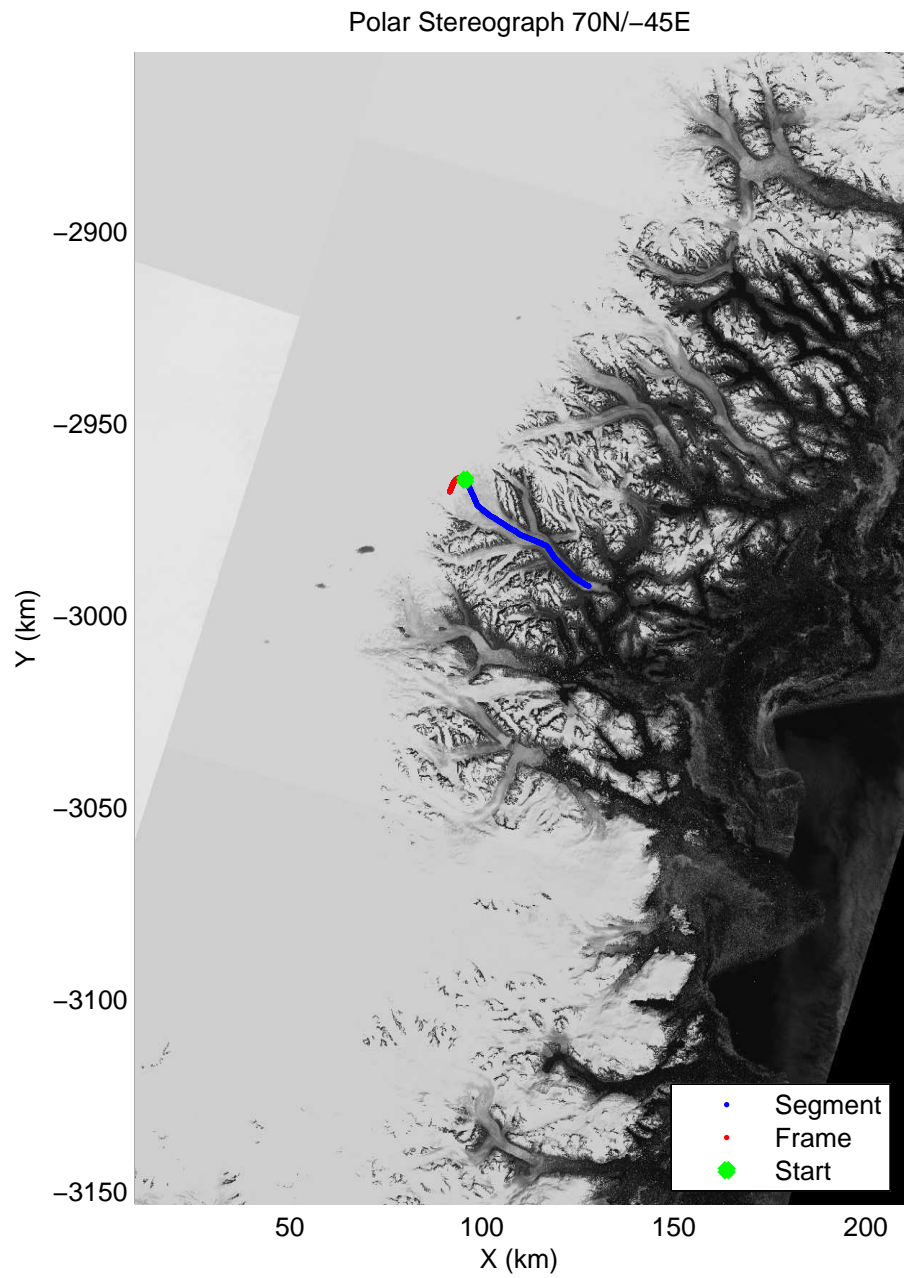

mcrds 2008_Greenland_TO: "Southeast Greenland" 20080801_03_002: 13:41:20.7 to 13:46:54.0 GPS

mcrds 2008_Greenland_TO: "Southeast Greenland" 20080801_03_003: 13:46:55.0 to 13:49:12.2 GPS

mcrds 2008_Greenland_TO: "Southeast Greenland" 20080801_03_003: 13:46:55.0 to 13:49:12.2 GPS

mcrds 2008_Greenland_TO: "Southeast Greenland" 20080801_03_004: 13:49:13.1 to 13:50:47.1 GPS

mcrds 2008_Greenland_TO: "Southeast Greenland" 20080801_03_004: 13:49:13.1 to 13:50:47.1 GPS