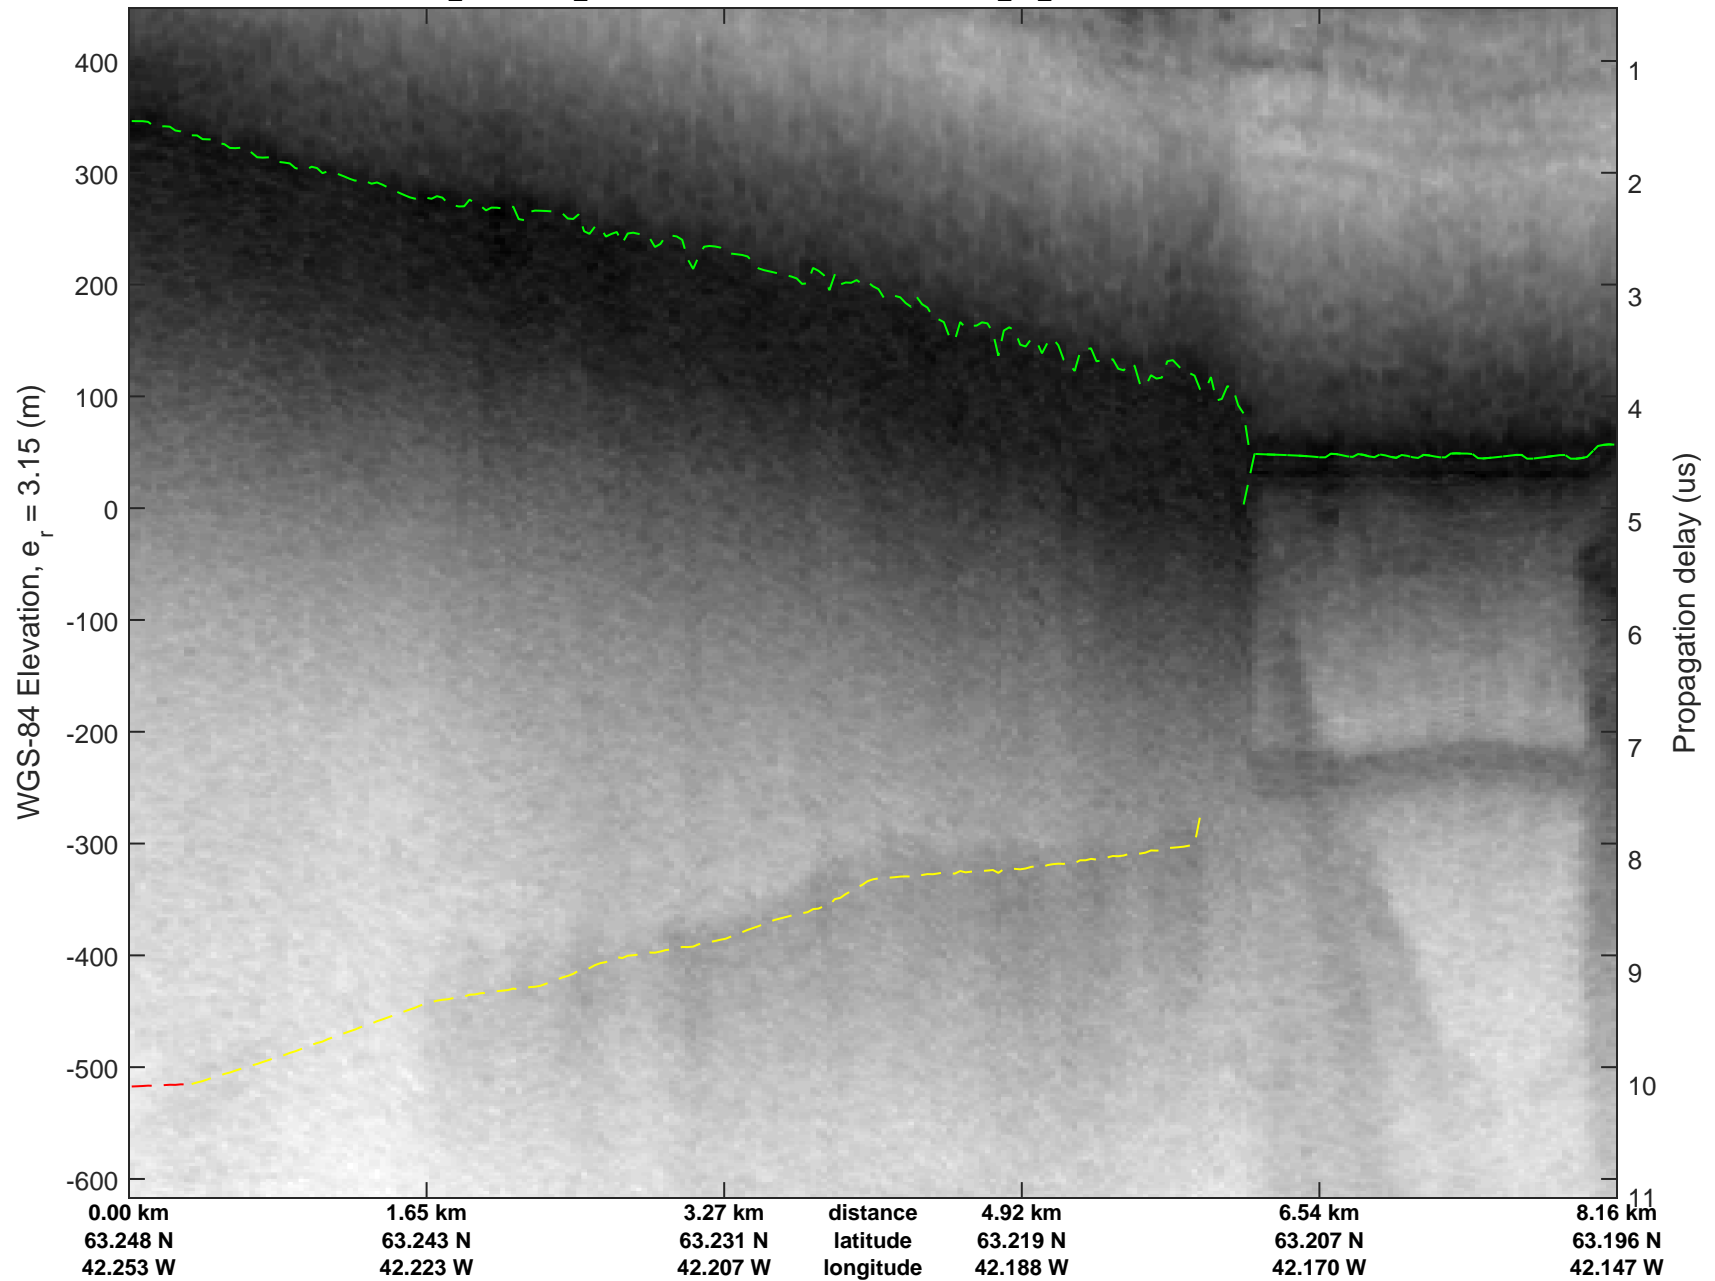

Southeast Greenland  
20080801\_02\_006  
Polar Stereograph 70N/-45E

mcrds 2008\_Greenland\_TO: "Southeast Greenland" 20080801\_02\_006: 13:04:38.3 to 13:06:31.5 GPS

mcrds 2008\_Greenland\_TO: "Southeast Greenland" 20080801\_02\_006: 13:04:38.3 to 13:06:31.5 GPS

mcrds 2008\_Greenland\_TO: "Southeast Greenland" 20080801\_02\_007: 13:06:32.5 to 13:08:14.7 GPS

mcrds 2008\_Greenland\_TO: "Southeast Greenland" 20080801\_02\_007: 13:06:32.5 to 13:08:14.7 GPS

Southeast Greenland  
20080801\_02\_008  
Polar Stereograph 70N/-45E