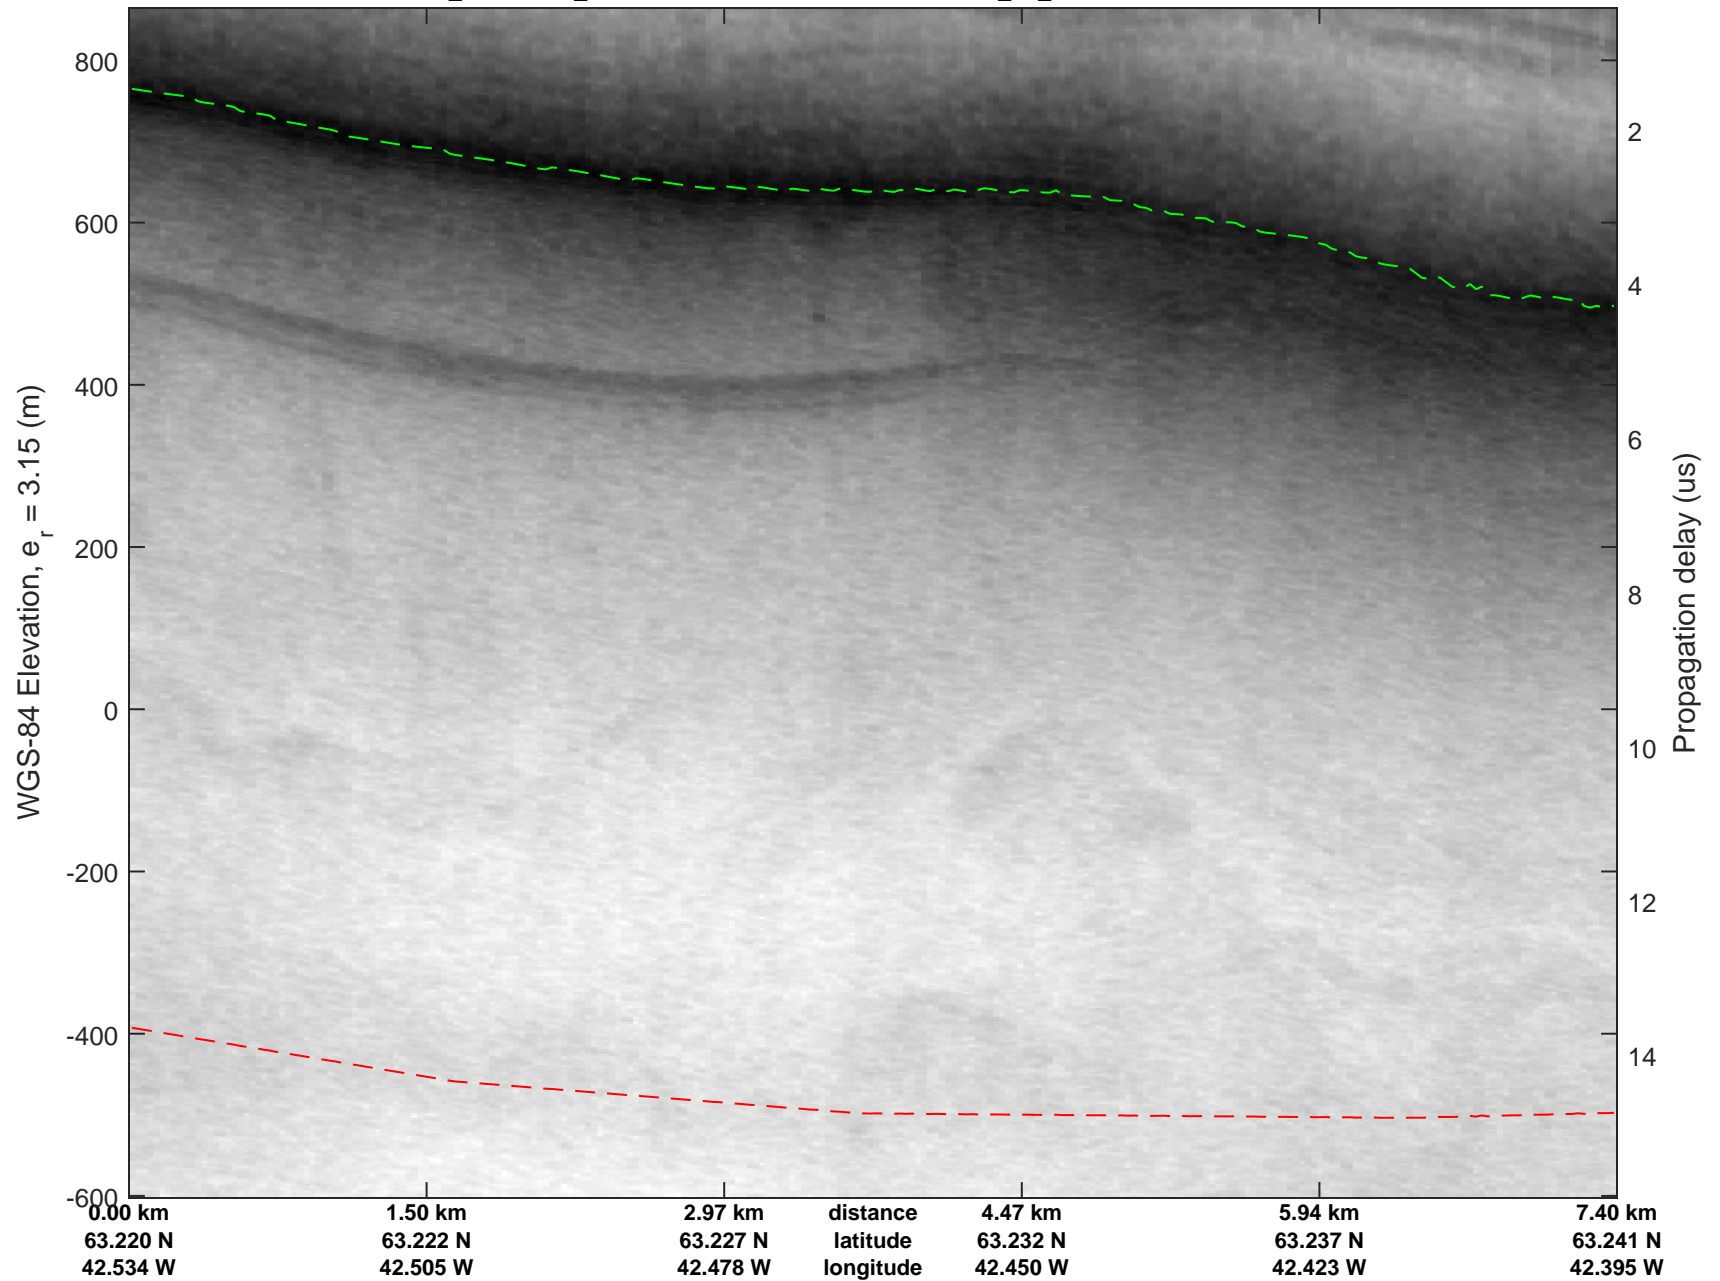

Southeast Greenland  
20080801\_02\_002  
Polar Stereograph 70N/-45E

mcrds 2008\_Greenland\_TO: "Southeast Greenland" 20080801\_02\_002: 12:56:42.3 to 12:59:28.2 GPS

mcrds 2008\_Greenland\_TO: "Southeast Greenland" 20080801\_02\_002: 12:56:42.3 to 12:59:28.2 GPS

Southeast Greenland  
20080801\_02\_003  
Polar Stereograph 70N/-45E

mcrds 2008\_Greenland\_TO: "Southeast Greenland" 20080801\_02\_003: 12:59:29.1 to 13:01:15.5 GPS

mcrds 2008\_Greenland\_TO: "Southeast Greenland" 20080801\_02\_003: 12:59:29.1 to 13:01:15.5 GPS

Southeast Greenland  
20080801\_02\_004  
Polar Stereograph 70N/-45E

mcrds 2008\_Greenland\_TO: "Southeast Greenland" 20080801\_02\_004: 13:01:16.2 to 13:02:57.7 GPS

mcrds 2008\_Greenland\_TO: "Southeast Greenland" 20080801\_02\_004: 13:01:16.2 to 13:02:57.7 GPS