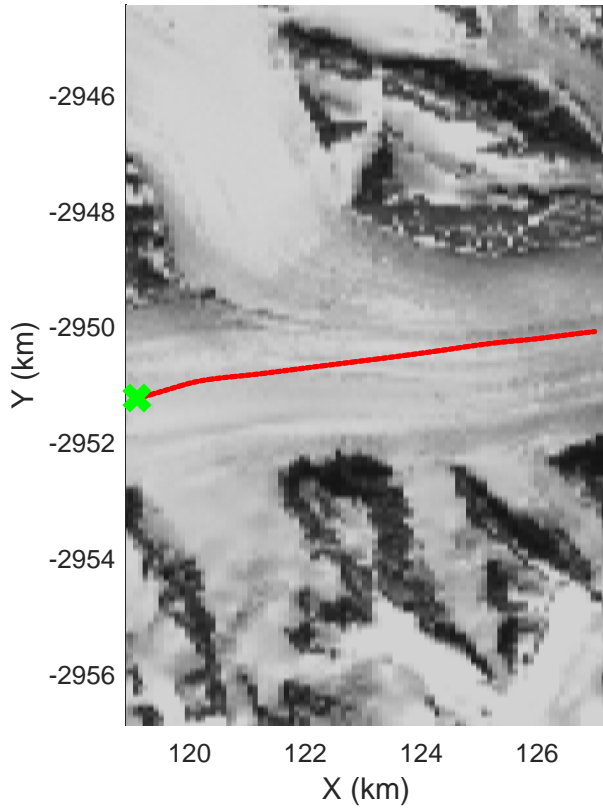

Southeast Greenland  
20080801\_02\_002  
Polar Stereograph 70N/-45E

mcrds 2008\_Greenland\_TO: "Southeast Greenland" 20080801\_02\_002: 12:56:42.3 to 12:59:28.2 GPS

mcrds 2008\_Greenland\_TO: "Southeast Greenland" 20080801\_02\_002: 12:56:42.3 to 12:59:28.2 GPS