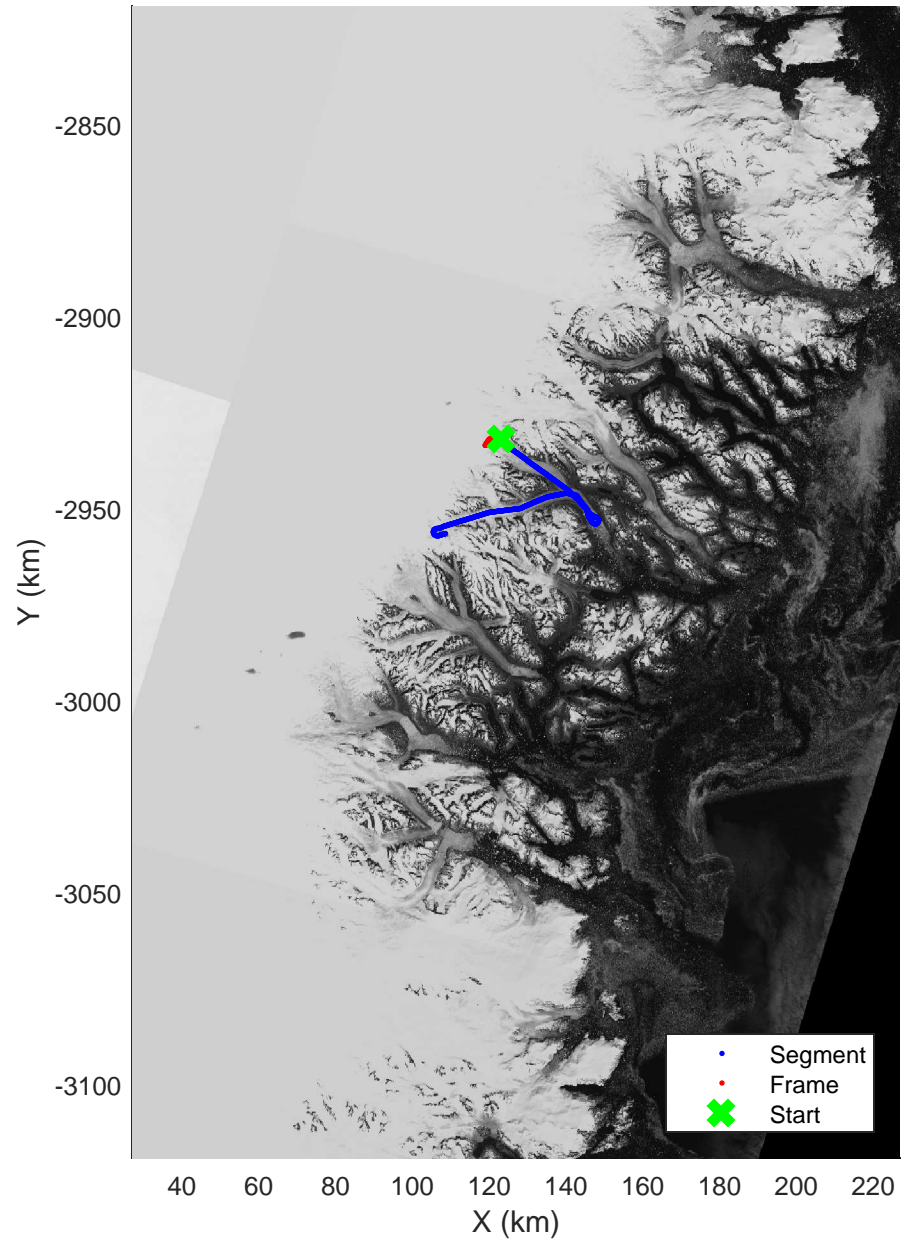

mcrds 2008\_Greenland\_TO: "Southeast Greenland" 20080801\_02\_008: 13:08:15.8 to 13:10:31.1 GPS

mcrds 2008\_Greenland\_TO: "Southeast Greenland" 20080801\_02\_008: 13:08:15.8 to 13:10:31.1 GPS

Southeast Greenland  
20080801\_02\_009  
Polar Stereograph 70N/-45E

mcrds 2008\_Greenland\_TO: "Southeast Greenland" 20080801\_02\_009: 13:10:32.1 to 13:17:05.1 GPS

mcrds 2008\_Greenland\_TO: "Southeast Greenland" 20080801\_02\_009: 13:10:32.1 to 13:17:05.1 GPS

Southeast Greenland  
20080801\_02\_010  
Polar Stereograph 70N/-45E

mcrds 2008\_Greenland\_TO: "Southeast Greenland" 20080801\_02\_010: 13:17:06.0 to 13:18:25.7 GPS

mcrds 2008\_Greenland\_TO: "Southeast Greenland" 20080801\_02\_010: 13:17:06.0 to 13:18:25.7 GPS