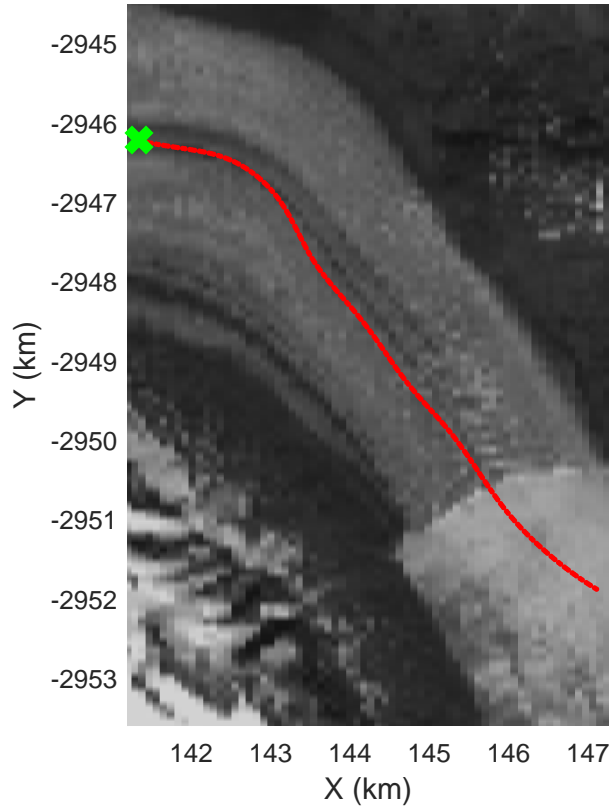

Southeast Greenland  
20080801\_02\_005  
Polar Stereograph 70N/-45E

mcrds 2008\_Greenland\_TO: "Southeast Greenland" 20080801\_02\_005: 13:02:58.5 to 13:04:37.4 GPS

mcrds 2008\_Greenland\_TO: "Southeast Greenland" 20080801\_02\_005: 13:02:58.5 to 13:04:37.4 GPS