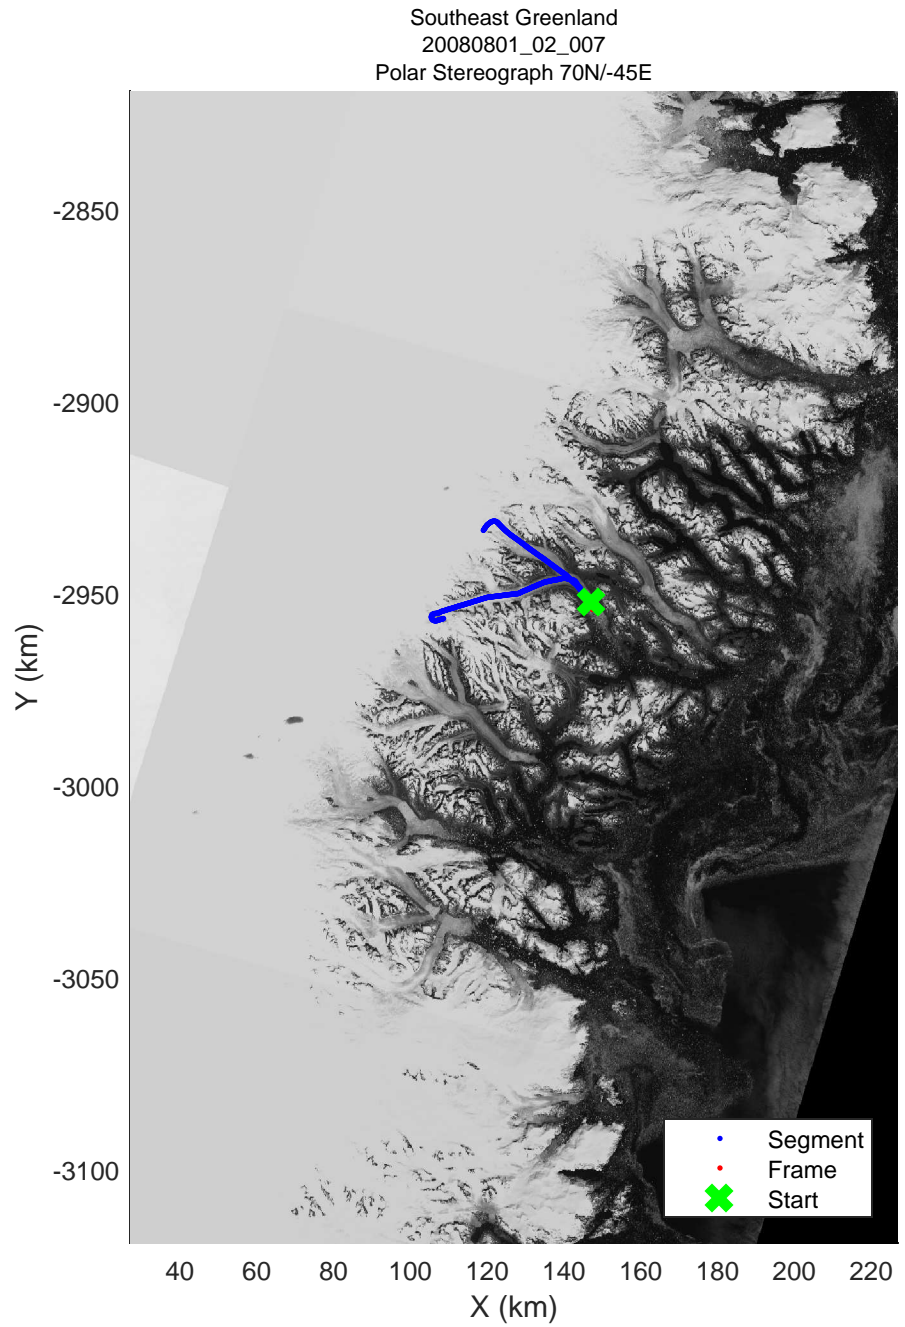

Southeast Greenland  
20080801\_02\_005  
Polar Stereograph 70N/-45E

mcrds 2008\_Greenland\_TO: "Southeast Greenland" 20080801\_02\_005: 13:02:58.5 to 13:04:37.4 GPS

mcrds 2008\_Greenland\_TO: "Southeast Greenland" 20080801\_02\_005: 13:02:58.5 to 13:04:37.4 GPS

Southeast Greenland  
20080801\_02\_006  
Polar Stereograph 70N/-45E

mcrds 2008\_Greenland\_TO: "Southeast Greenland" 20080801\_02\_006: 13:04:38.3 to 13:06:31.5 GPS

mcrds 2008\_Greenland\_TO: "Southeast Greenland" 20080801\_02\_006: 13:04:38.3 to 13:06:31.5 GPS

mcrds 2008\_Greenland\_TO: "Southeast Greenland" 20080801\_02\_007: 13:06:32.5 to 13:08:14.7 GPS

mcrds 2008\_Greenland\_TO: "Southeast Greenland" 20080801\_02\_007: 13:06:32.5 to 13:08:14.7 GPS

Southeast Greenland  
20080801\_02\_008  
Polar Stereograph 70N/-45E