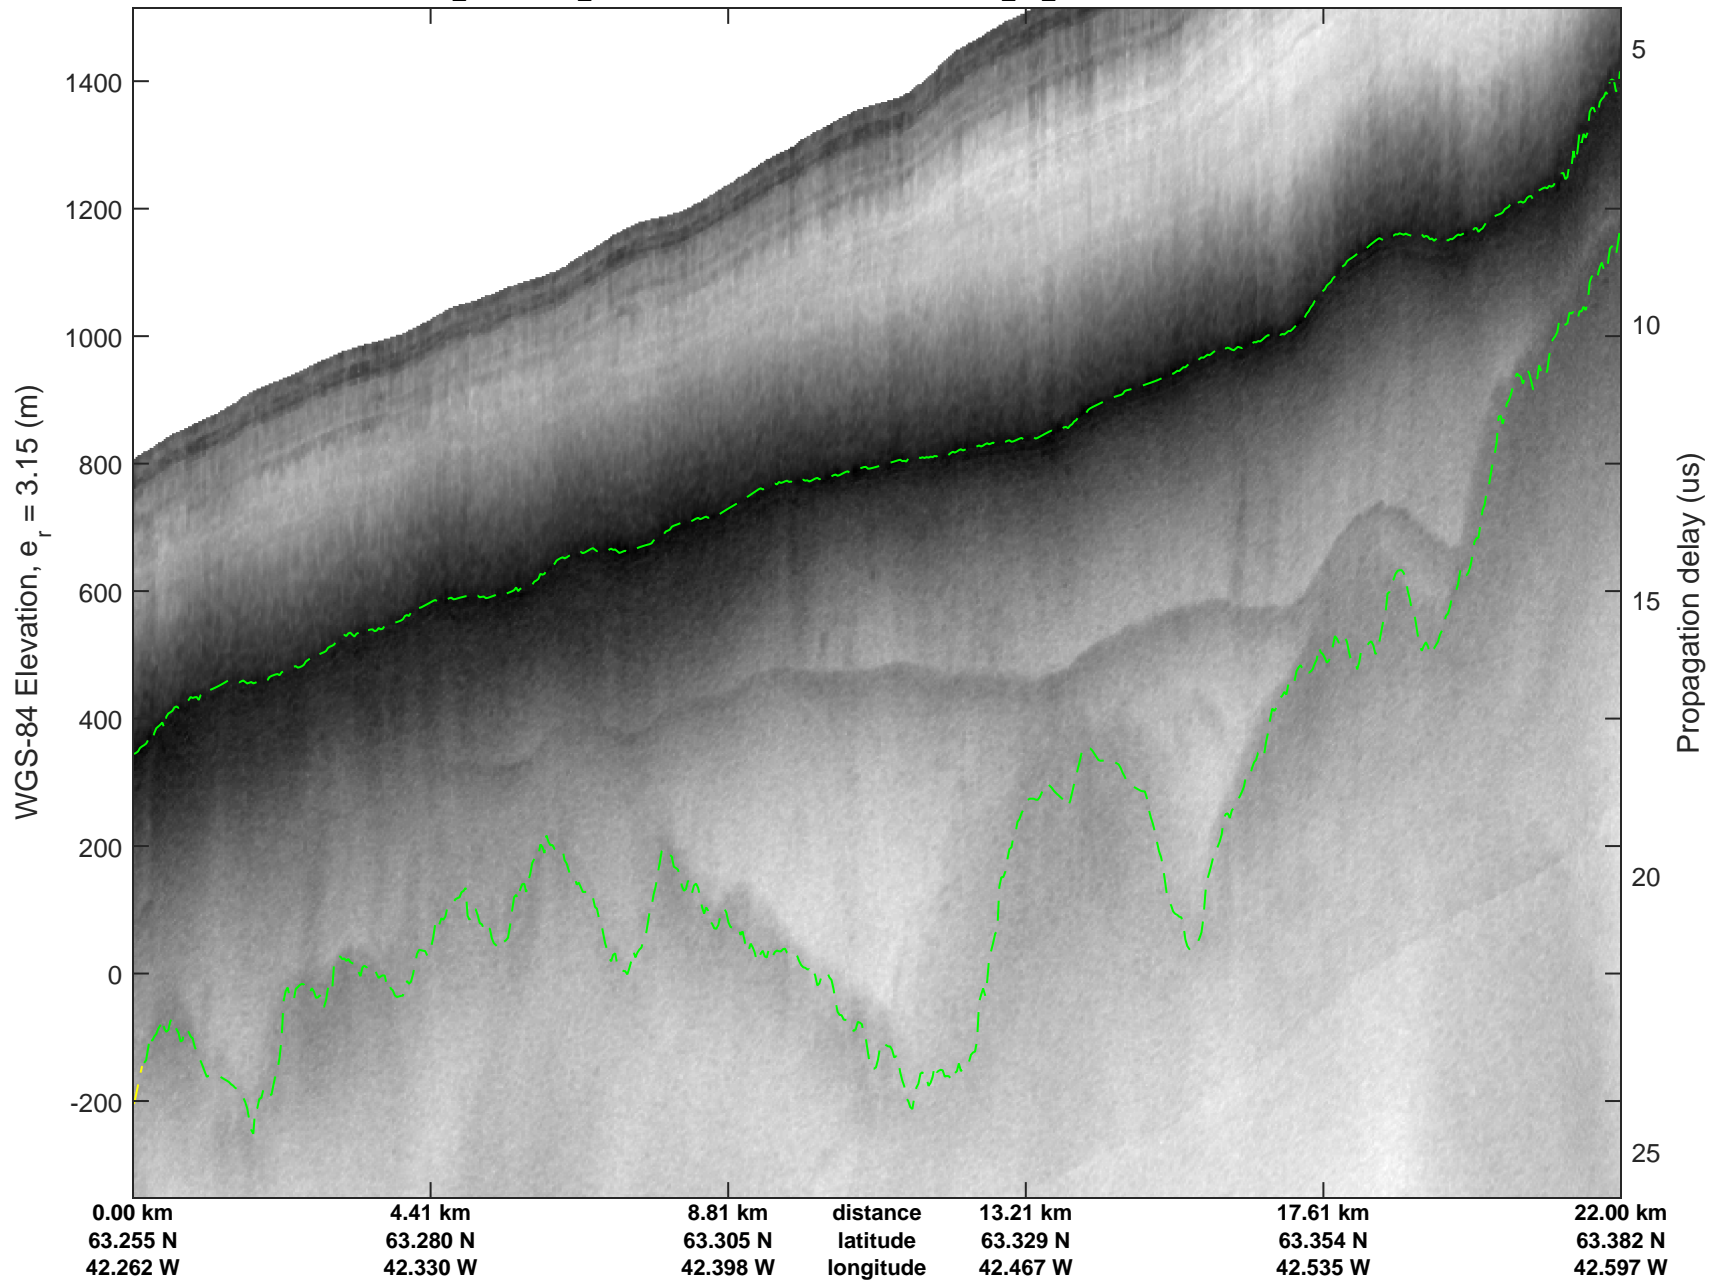

mcrds 2008\_Greenland\_TO: "Southeast Greenland" 20080801\_02\_007: 13:06:32.5 to 13:08:14.7 GPS

mcrds 2008\_Greenland\_TO: "Southeast Greenland" 20080801\_02\_007: 13:06:32.5 to 13:08:14.7 GPS

Southeast Greenland  
20080801\_02\_008  
Polar Stereograph 70N/-45E

mcrds 2008\_Greenland\_TO: "Southeast Greenland" 20080801\_02\_008: 13:08:15.8 to 13:10:31.1 GPS

mcrds 2008\_Greenland\_TO: "Southeast Greenland" 20080801\_02\_008: 13:08:15.8 to 13:10:31.1 GPS

Southeast Greenland  
20080801\_02\_009  
Polar Stereograph 70N/-45E

mcrds 2008\_Greenland\_TO: "Southeast Greenland" 20080801\_02\_009: 13:10:32.1 to 13:17:05.1 GPS

mcrds 2008\_Greenland\_TO: "Southeast Greenland" 20080801\_02\_009: 13:10:32.1 to 13:17:05.1 GPS

Southeast Greenland  
20080801\_02\_010  
Polar Stereograph 70N/-45E