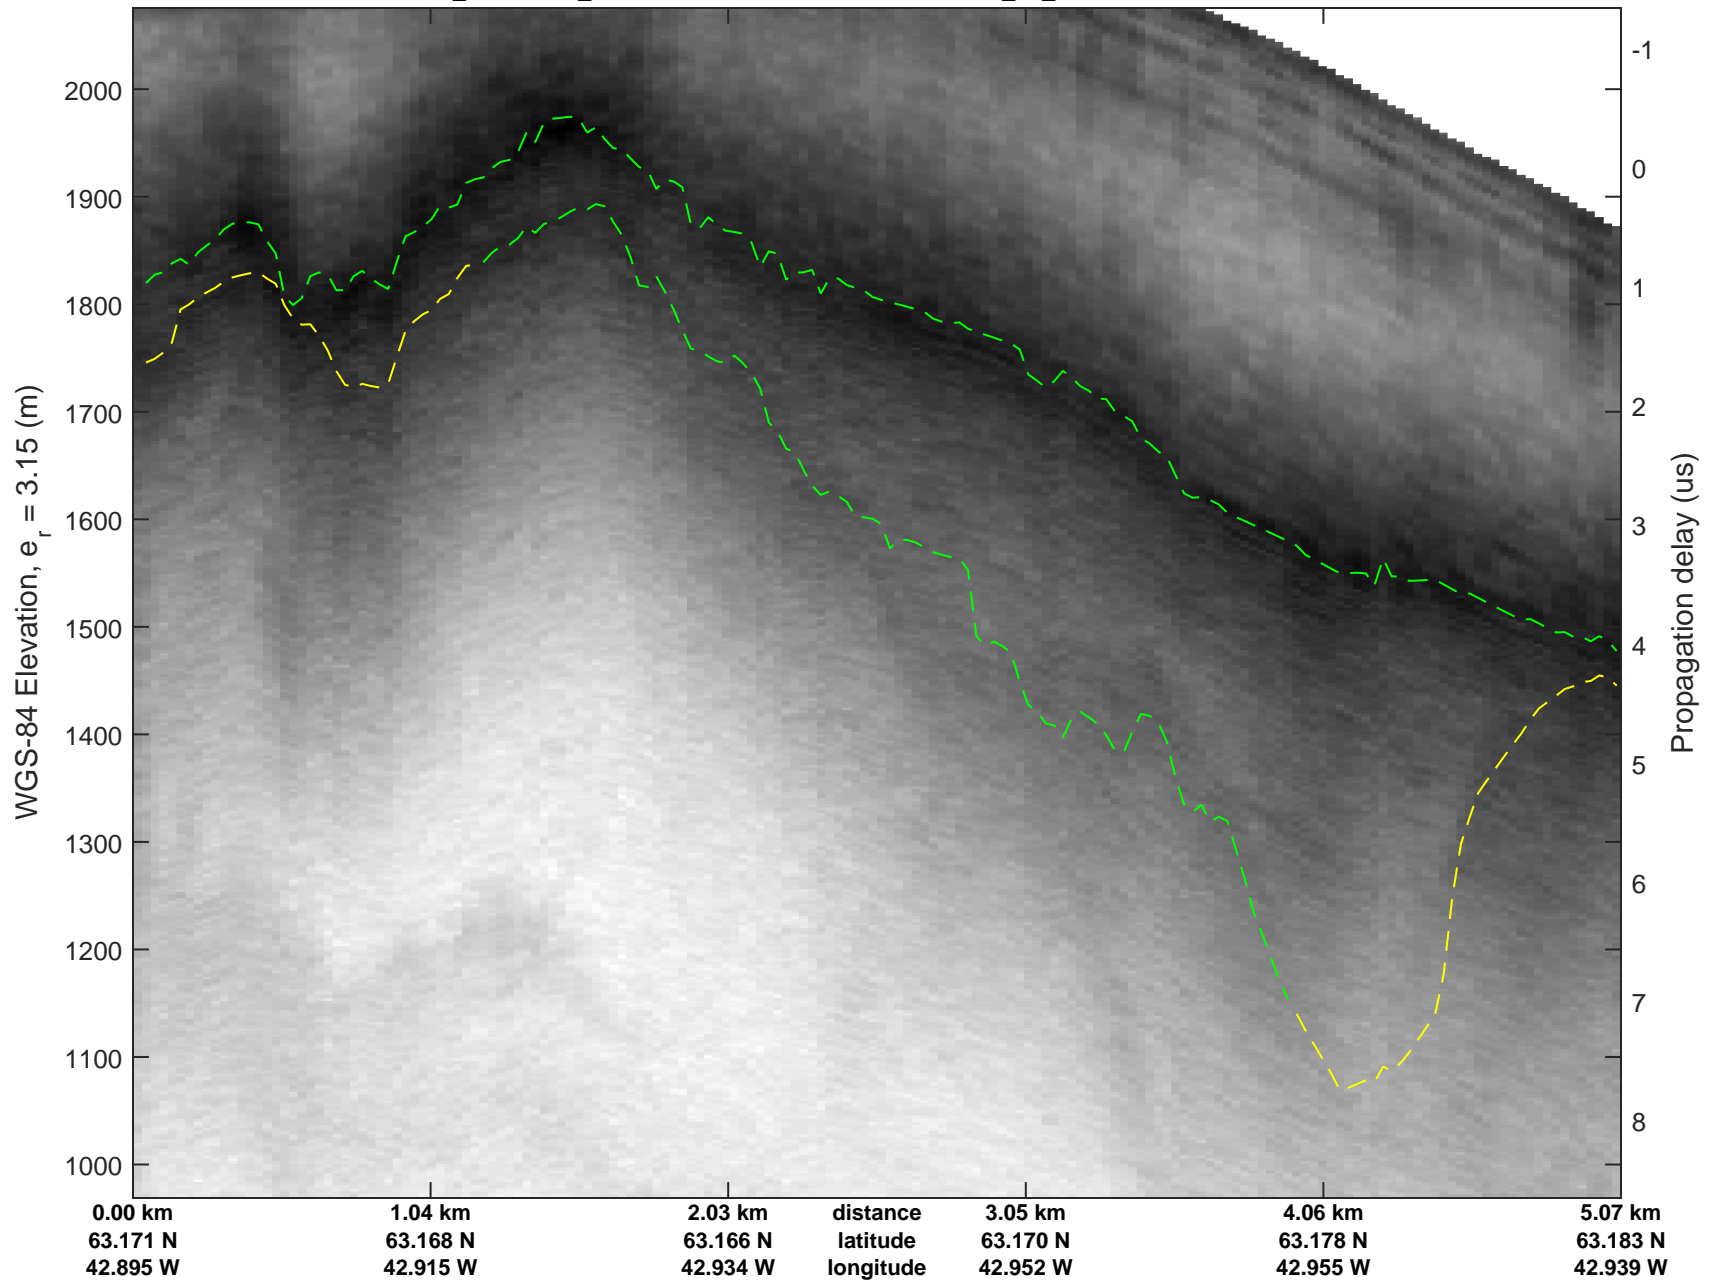

Southeast Greenland  
20080801\_02\_001  
Polar Stereograph 70N/-45E

mcrds 2008\_Greenland\_TO: "Southeast Greenland" 20080801\_02\_001: 12:55:29.2 to 12:56:41.4 GPS

mcrds 2008\_Greenland\_TO: "Southeast Greenland" 20080801\_02\_001: 12:55:29.2 to 12:56:41.4 GPS

Southeast Greenland  
20080801\_02\_002  
Polar Stereograph 70N/-45E

mcrds 2008\_Greenland\_TO: "Southeast Greenland" 20080801\_02\_002: 12:56:42.3 to 12:59:28.2 GPS

mcrds 2008\_Greenland\_TO: "Southeast Greenland" 20080801\_02\_002: 12:56:42.3 to 12:59:28.2 GPS

Southeast Greenland  
20080801\_02\_003  
Polar Stereograph 70N/-45E

mcrds 2008\_Greenland\_TO: "Southeast Greenland" 20080801\_02\_003: 12:59:29.1 to 13:01:15.5 GPS

mcrds 2008\_Greenland\_TO: "Southeast Greenland" 20080801\_02\_003: 12:59:29.1 to 13:01:15.5 GPS