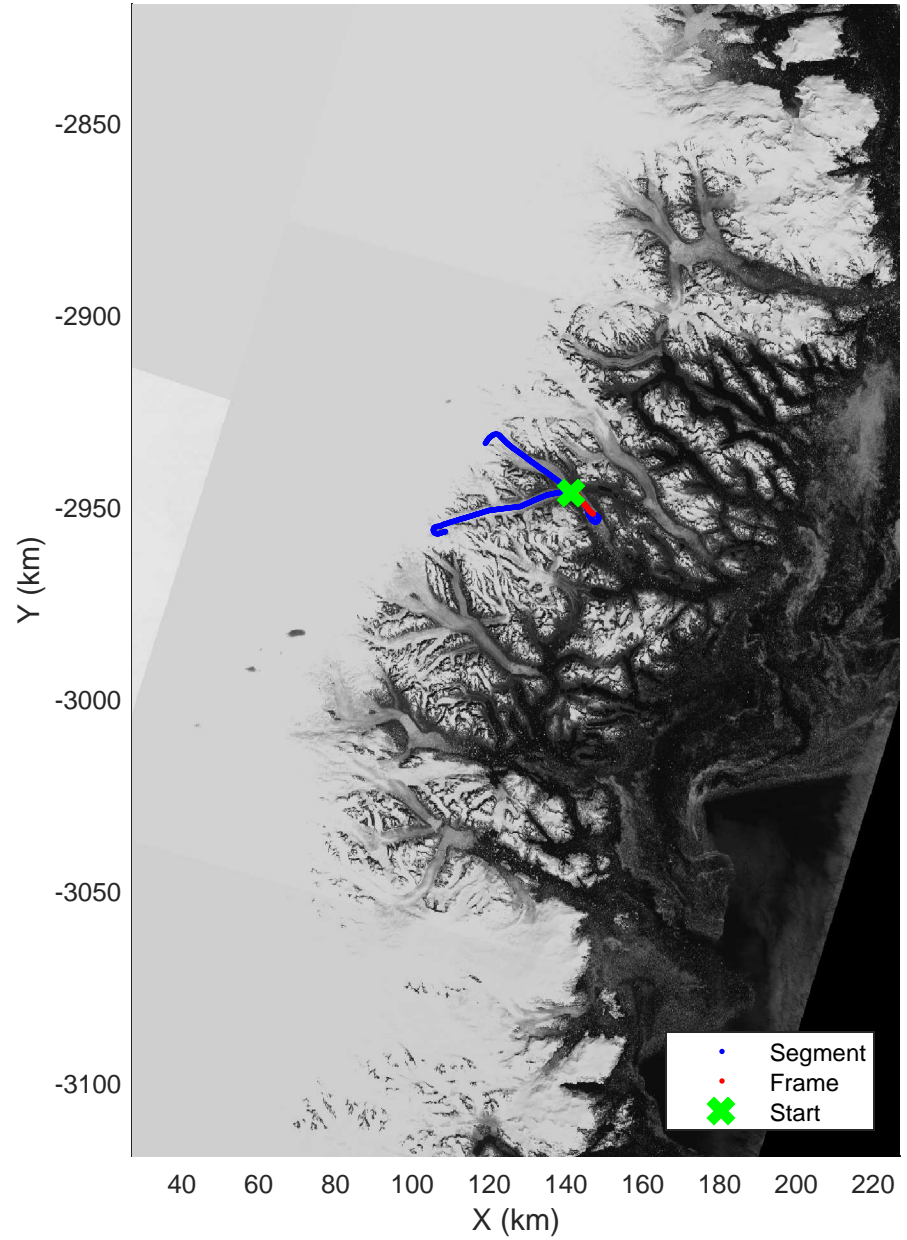

Southeast Greenland  
20080801\_02\_005  
Polar Stereograph 70N/-45E

mcrds 2008\_Greenland\_TO: "Southeast Greenland" 20080801\_02\_005: 13:02:58.5 to 13:04:37.4 GPS

mcrds 2008\_Greenland\_TO: "Southeast Greenland" 20080801\_02\_005: 13:02:58.5 to 13:04:37.4 GPS

Southeast Greenland  
20080801\_02\_006  
Polar Stereograph 70N/-45E

mcrds 2008\_Greenland\_TO: "Southeast Greenland" 20080801\_02\_006: 13:04:38.3 to 13:06:31.5 GPS

mcrds 2008\_Greenland\_TO: "Southeast Greenland" 20080801\_02\_006: 13:04:38.3 to 13:06:31.5 GPS