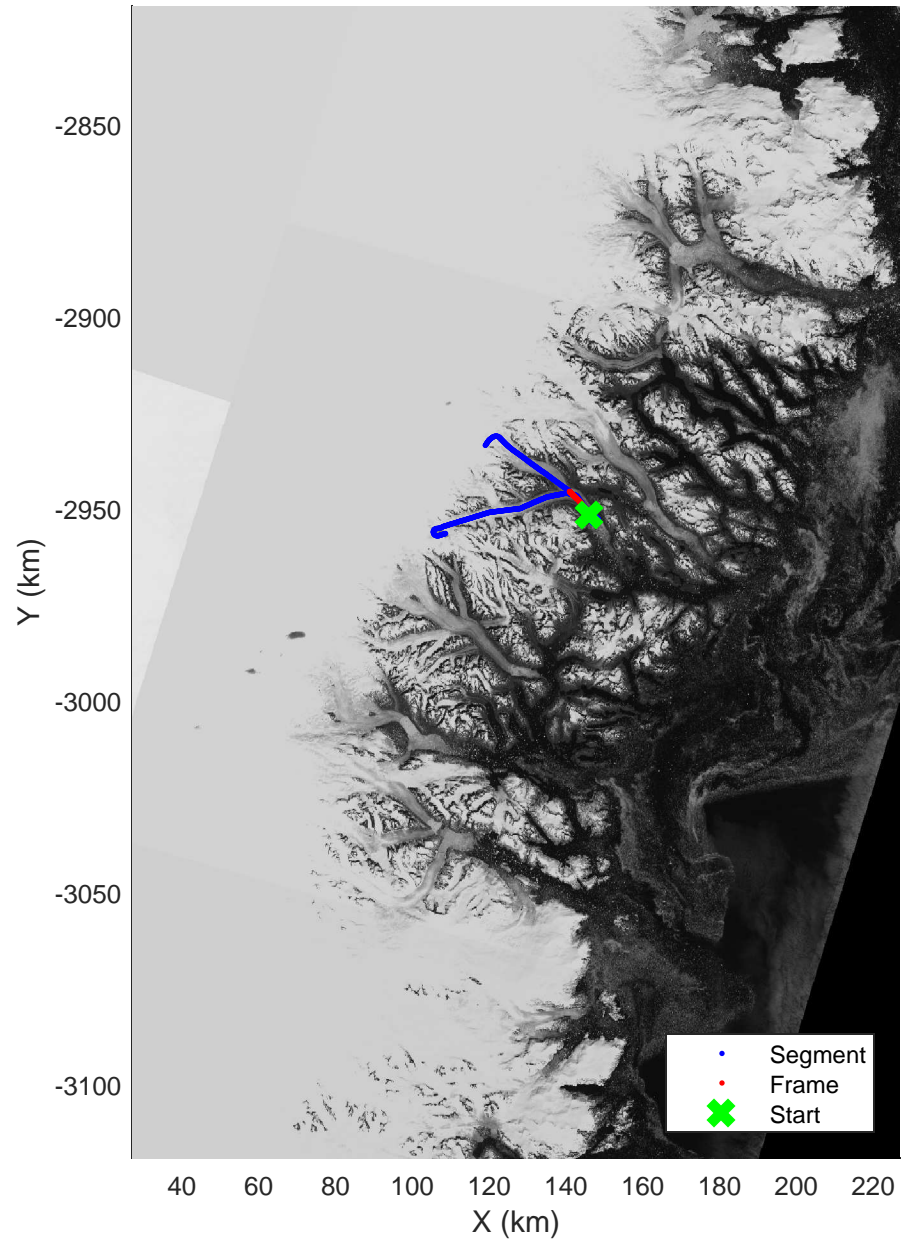

mcrds 2008\_Greenland\_TO: "Southeast Greenland" 20080801\_02\_007: 13:06:32.5 to 13:08:14.7 GPS

mcrds 2008\_Greenland\_TO: "Southeast Greenland" 20080801\_02\_007: 13:06:32.5 to 13:08:14.7 GPS

Southeast Greenland  
20080801\_02\_008  
Polar Stereograph 70N/-45E

mcrds 2008\_Greenland\_TO: "Southeast Greenland" 20080801\_02\_008: 13:08:15.8 to 13:10:31.1 GPS

mcrds 2008\_Greenland\_TO: "Southeast Greenland" 20080801\_02\_008: 13:08:15.8 to 13:10:31.1 GPS

Southeast Greenland  
20080801\_02\_009  
Polar Stereograph 70N/-45E