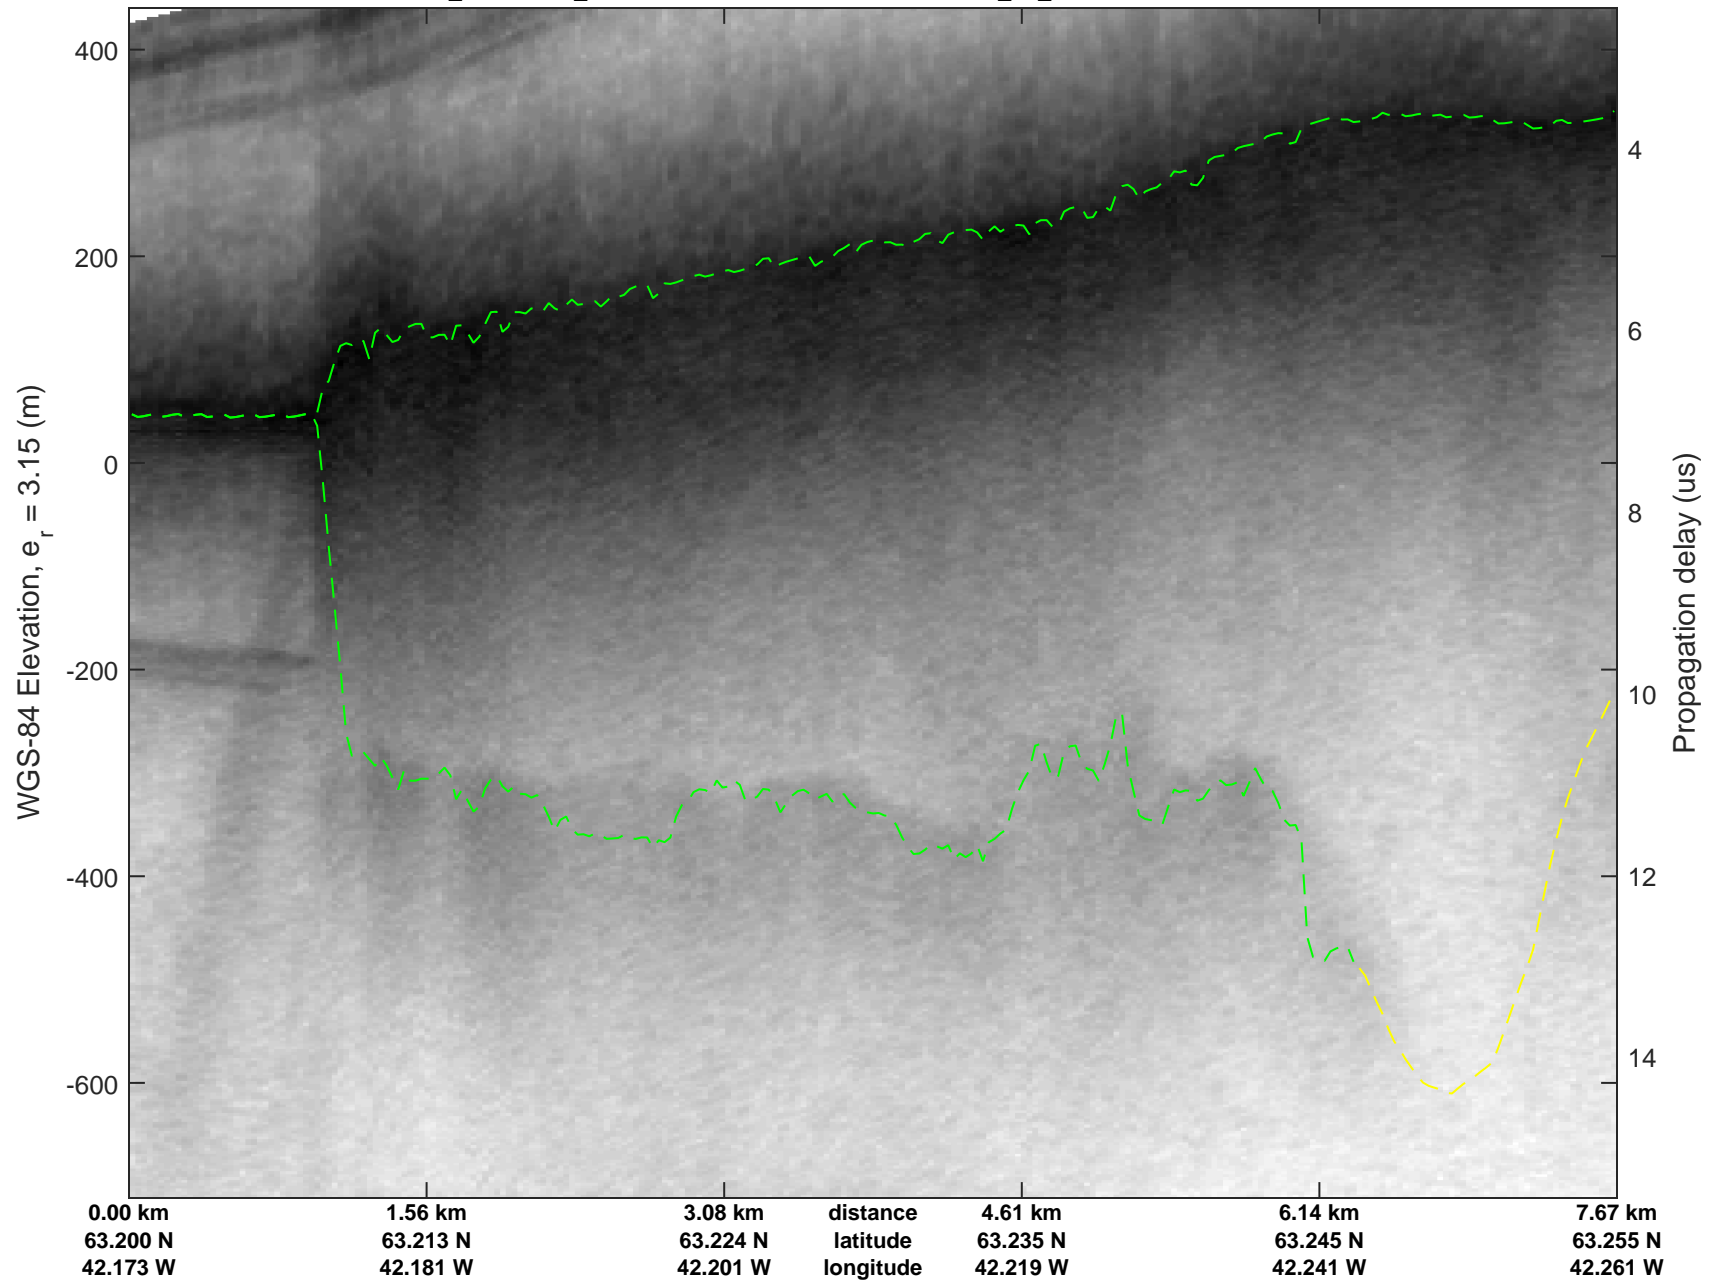

Southeast Greenland  
20080801\_02\_006  
Polar Stereograph 70N/-45E

mcrds 2008\_Greenland\_TO: "Southeast Greenland" 20080801\_02\_006: 13:04:38.3 to 13:06:31.5 GPS

mcrds 2008\_Greenland\_TO: "Southeast Greenland" 20080801\_02\_006: 13:04:38.3 to 13:06:31.5 GPS

mcrds 2008\_Greenland\_TO: "Southeast Greenland" 20080801\_02\_007: 13:06:32.5 to 13:08:14.7 GPS

mcrds 2008\_Greenland\_TO: "Southeast Greenland" 20080801\_02\_007: 13:06:32.5 to 13:08:14.7 GPS

Southeast Greenland  
20080801\_02\_008  
Polar Stereograph 70N/-45E

mcrds 2008\_Greenland\_TO: "Southeast Greenland" 20080801\_02\_008: 13:08:15.8 to 13:10:31.1 GPS

mcrds 2008\_Greenland\_TO: "Southeast Greenland" 20080801\_02\_008: 13:08:15.8 to 13:10:31.1 GPS

Southeast Greenland  
20080801\_02\_009  
Polar Stereograph 70N/-45E

mcrds 2008\_Greenland\_TO: "Southeast Greenland" 20080801\_02\_009: 13:10:32.1 to 13:17:05.1 GPS

mcrds 2008\_Greenland\_TO: "Southeast Greenland" 20080801\_02\_009: 13:10:32.1 to 13:17:05.1 GPS

Southeast Greenland  
20080801\_02\_010  
Polar Stereograph 70N/-45E