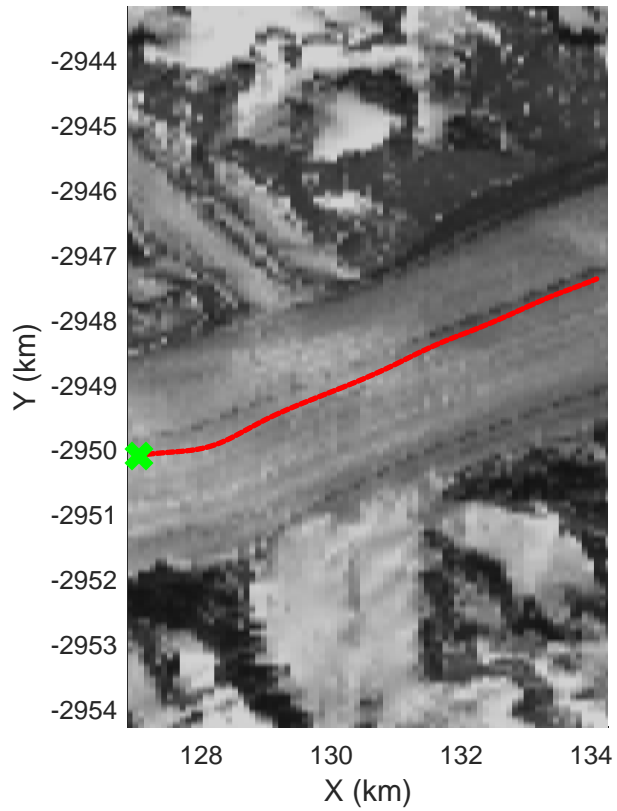

Southeast Greenland  
20080801\_02\_003  
Polar Stereograph 70N/-45E

mcrds 2008\_Greenland\_TO: "Southeast Greenland" 20080801\_02\_003: 12:59:29.1 to 13:01:15.5 GPS

mcrds 2008\_Greenland\_TO: "Southeast Greenland" 20080801\_02\_003: 12:59:29.1 to 13:01:15.5 GPS