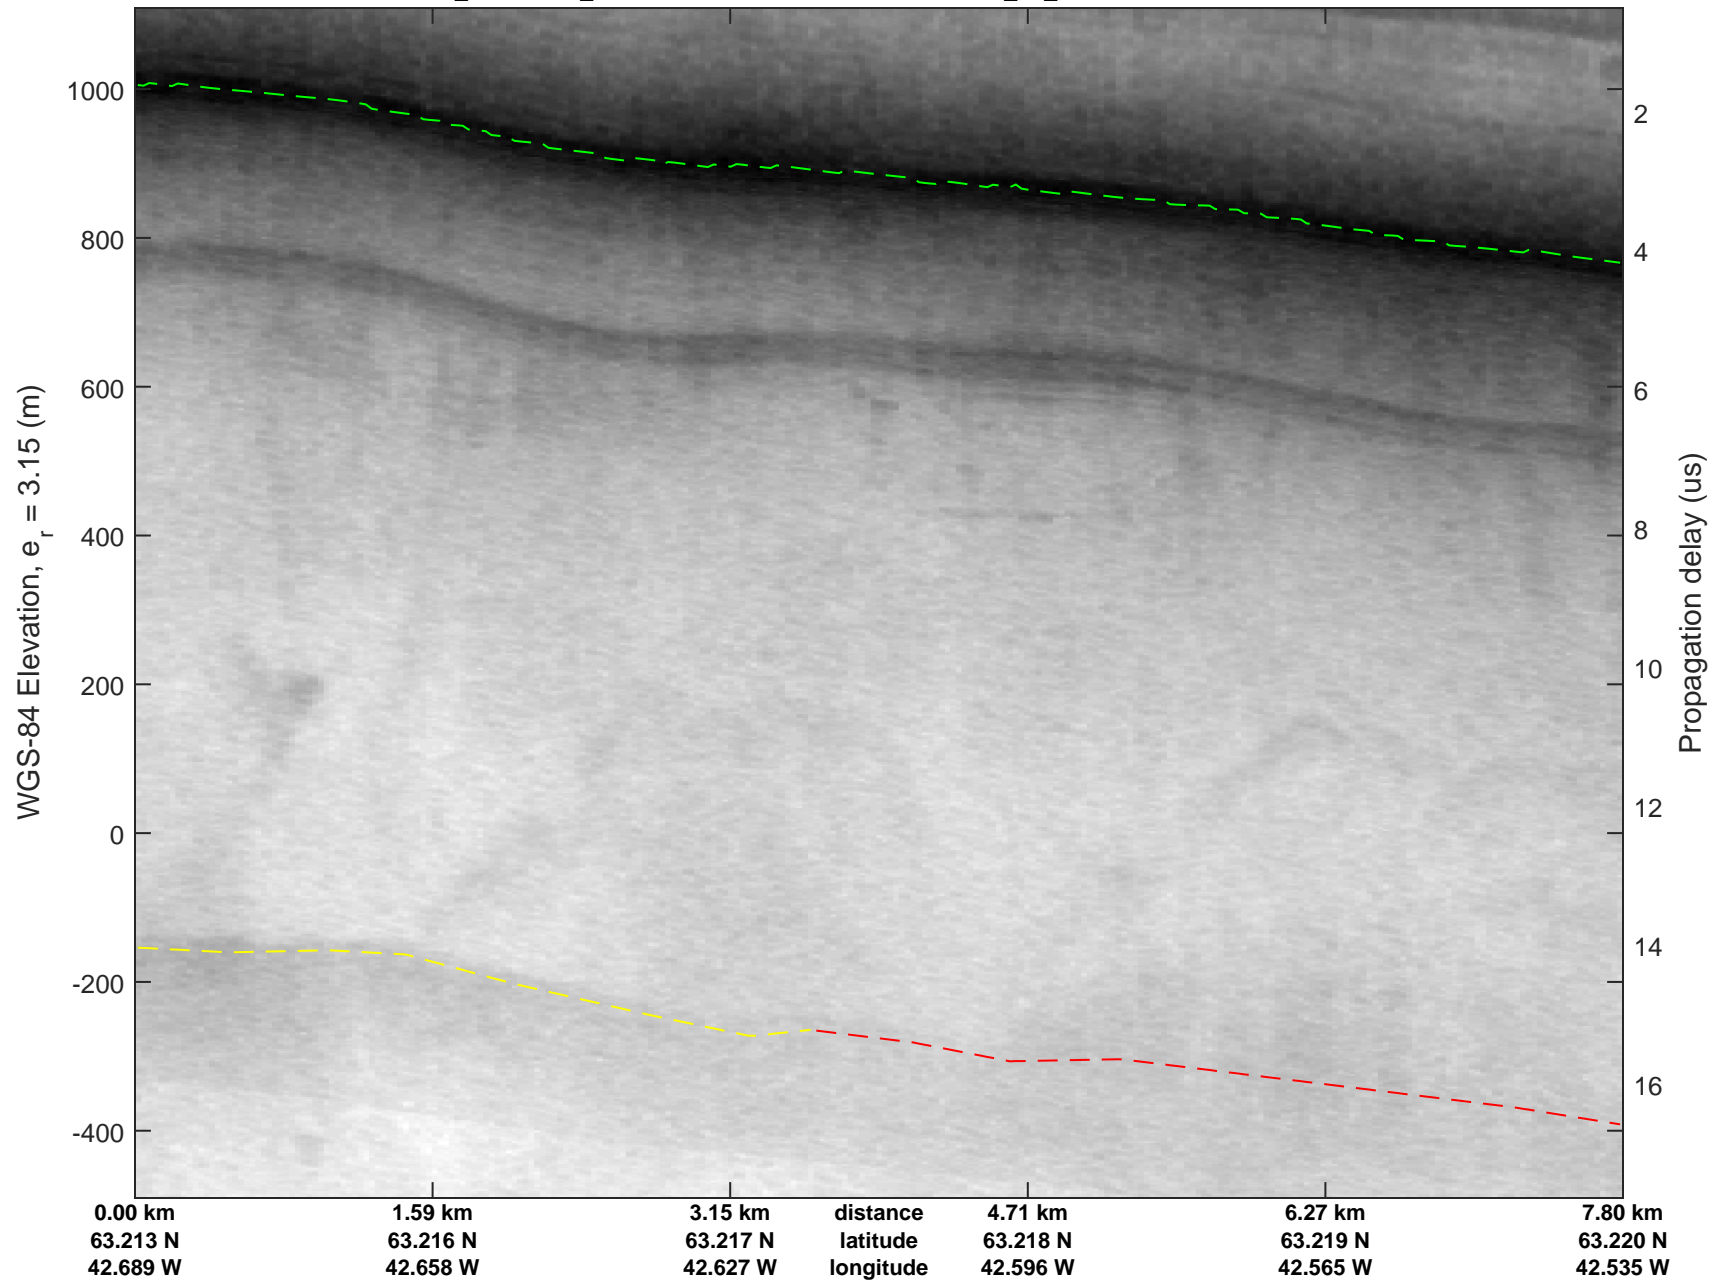

Southeast Greenland  
20080801\_02\_002  
Polar Stereograph 70N/-45E

mcrds 2008\_Greenland\_TO: "Southeast Greenland" 20080801\_02\_002: 12:56:42.3 to 12:59:28.2 GPS

mcrds 2008\_Greenland\_TO: "Southeast Greenland" 20080801\_02\_002: 12:56:42.3 to 12:59:28.2 GPS

Southeast Greenland  
20080801\_02\_003  
Polar Stereograph 70N/-45E

mcrds 2008\_Greenland\_TO: "Southeast Greenland" 20080801\_02\_003: 12:59:29.1 to 13:01:15.5 GPS

mcrds 2008\_Greenland\_TO: "Southeast Greenland" 20080801\_02\_003: 12:59:29.1 to 13:01:15.5 GPS

Southeast Greenland  
20080801\_02\_004  
Polar Stereograph 70N/-45E

mcrds 2008\_Greenland\_TO: "Southeast Greenland" 20080801\_02\_004: 13:01:16.2 to 13:02:57.7 GPS

mcrds 2008\_Greenland\_TO: "Southeast Greenland" 20080801\_02\_004: 13:01:16.2 to 13:02:57.7 GPS