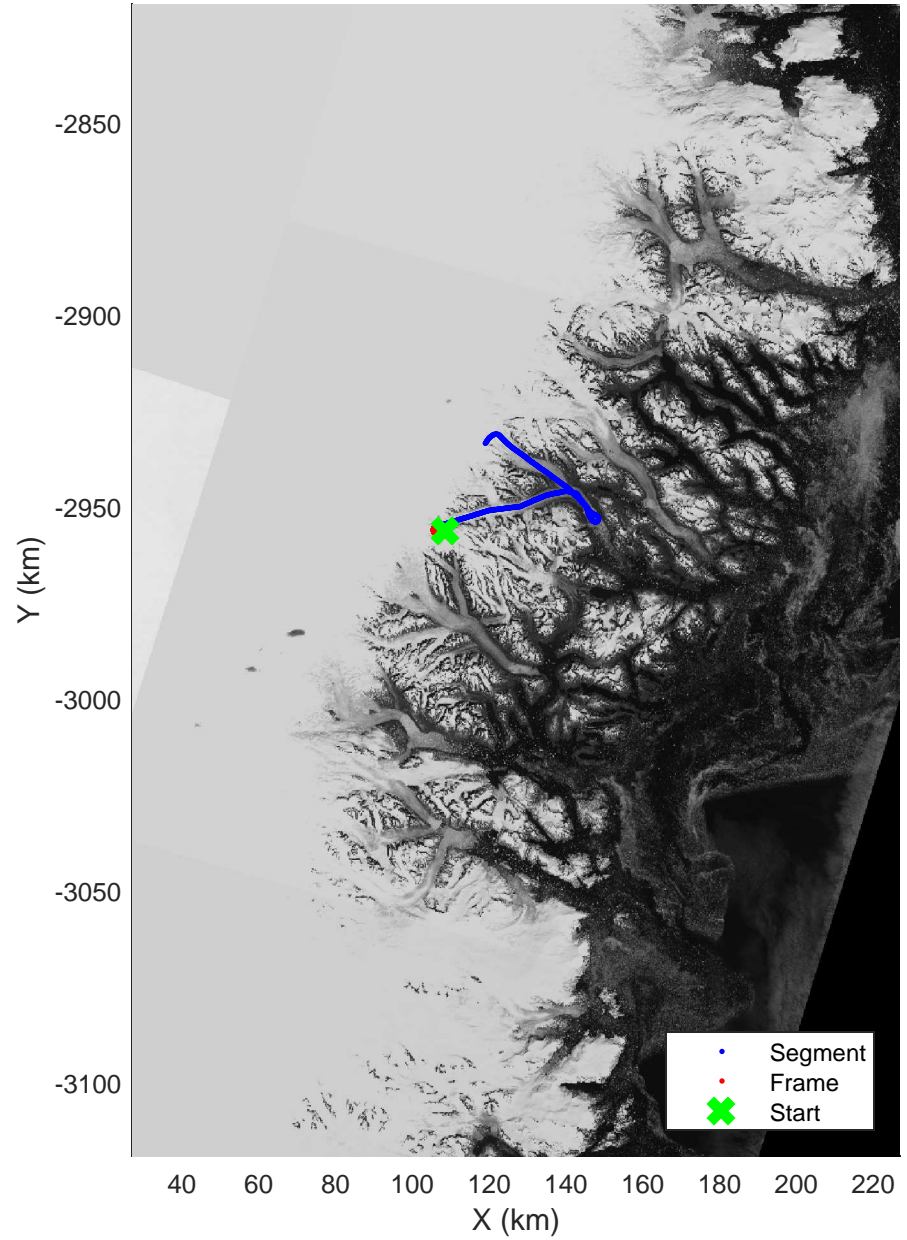

Southeast Greenland  
20080801\_02\_001  
Polar Stereograph 70N/-45E

mcrds 2008\_Greenland\_TO: "Southeast Greenland" 20080801\_02\_001: 12:55:29.2 to 12:56:41.4 GPS

mcrds 2008\_Greenland\_TO: "Southeast Greenland" 20080801\_02\_001: 12:55:29.2 to 12:56:41.4 GPS

Southeast Greenland  
20080801\_02\_002  
Polar Stereograph 70N/-45E

mcrds 2008\_Greenland\_TO: "Southeast Greenland" 20080801\_02\_002: 12:56:42.3 to 12:59:28.2 GPS

mcrds 2008\_Greenland\_TO: "Southeast Greenland" 20080801\_02\_002: 12:56:42.3 to 12:59:28.2 GPS

Southeast Greenland  
20080801\_02\_003  
Polar Stereograph 70N/-45E

mcrds 2008\_Greenland\_TO: "Southeast Greenland" 20080801\_02\_003: 12:59:29.1 to 13:01:15.5 GPS

mcrds 2008\_Greenland\_TO: "Southeast Greenland" 20080801\_02\_003: 12:59:29.1 to 13:01:15.5 GPS

Southeast Greenland  
20080801\_02\_004  
Polar Stereograph 70N/-45E

mcrds 2008\_Greenland\_TO: "Southeast Greenland" 20080801\_02\_004: 13:01:16.2 to 13:02:57.7 GPS

mcrds 2008\_Greenland\_TO: "Southeast Greenland" 20080801\_02\_004: 13:01:16.2 to 13:02:57.7 GPS