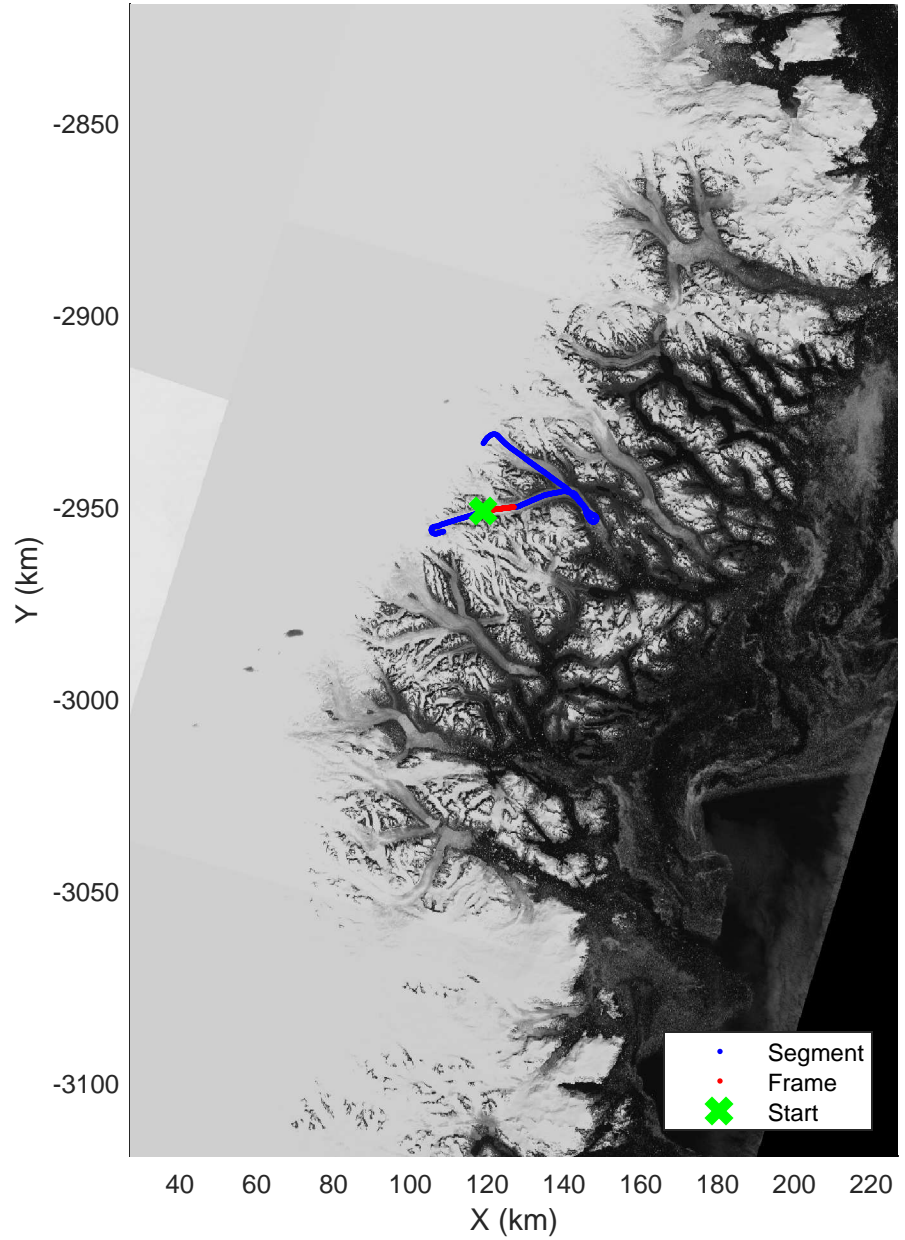

Southeast Greenland  
20080801\_02\_001  
Polar Stereograph 70N/-45E

mcrds 2008\_Greenland\_TO: "Southeast Greenland" 20080801\_02\_001: 12:55:29.2 to 12:56:41.4 GPS

mcrds 2008\_Greenland\_TO: "Southeast Greenland" 20080801\_02\_001: 12:55:29.2 to 12:56:41.4 GPS

Southeast Greenland  
20080801\_02\_002  
Polar Stereograph 70N/-45E

mcrds 2008\_Greenland\_TO: "Southeast Greenland" 20080801\_02\_002: 12:56:42.3 to 12:59:28.2 GPS

mcrds 2008\_Greenland\_TO: "Southeast Greenland" 20080801\_02\_002: 12:56:42.3 to 12:59:28.2 GPS

Southeast Greenland  
20080801\_02\_003  
Polar Stereograph 70N/-45E

mcrds 2008\_Greenland\_TO: "Southeast Greenland" 20080801\_02\_003: 12:59:29.1 to 13:01:15.5 GPS

mcrds 2008\_Greenland\_TO: "Southeast Greenland" 20080801\_02\_003: 12:59:29.1 to 13:01:15.5 GPS

Southeast Greenland  
20080801\_02\_004  
Polar Stereograph 70N/-45E

mcrds 2008\_Greenland\_TO: "Southeast Greenland" 20080801\_02\_004: 13:01:16.2 to 13:02:57.7 GPS

mcrds 2008\_Greenland\_TO: "Southeast Greenland" 20080801\_02\_004: 13:01:16.2 to 13:02:57.7 GPS