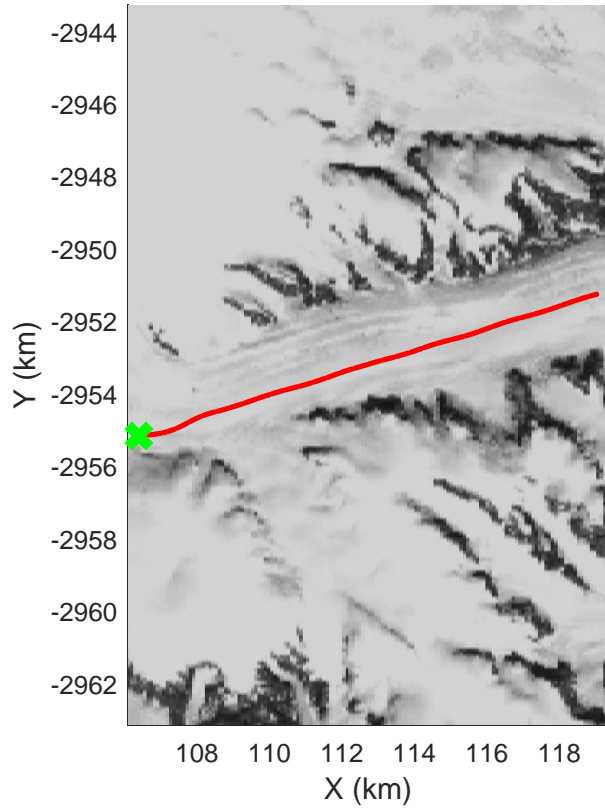

Southeast Greenland  
20080801\_02\_001  
Polar Stereograph 70N/-45E

mcrds 2008\_Greenland\_TO: "Southeast Greenland" 20080801\_02\_001: 12:55:29.2 to 12:56:41.4 GPS

mcrds 2008\_Greenland\_TO: "Southeast Greenland" 20080801\_02\_001: 12:55:29.2 to 12:56:41.4 GPS

Southeast Greenland  
20080801\_02\_002  
Polar Stereograph 70N/-45E

mcrds 2008\_Greenland\_TO: "Southeast Greenland" 20080801\_02\_002: 12:56:42.3 to 12:59:28.2 GPS

mcrds 2008\_Greenland\_TO: "Southeast Greenland" 20080801\_02\_002: 12:56:42.3 to 12:59:28.2 GPS