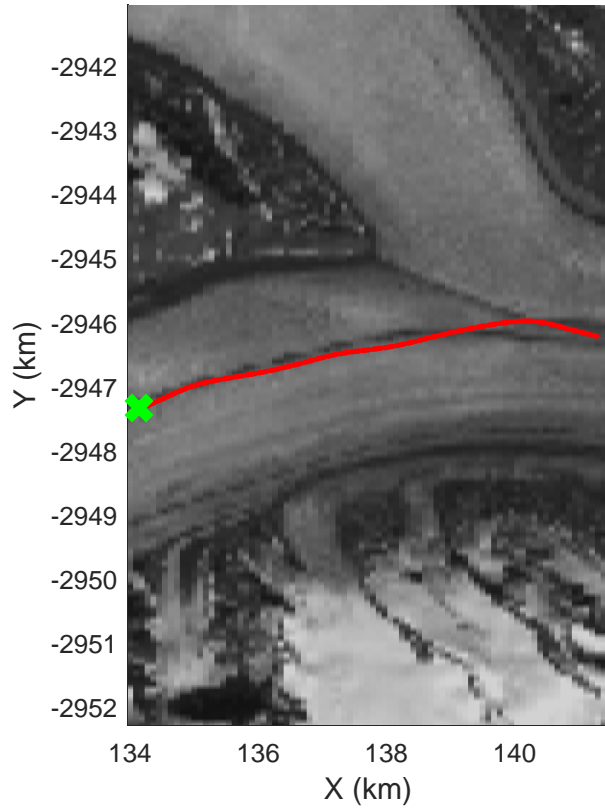

Southeast Greenland  
20080801\_02\_004  
Polar Stereograph 70N/-45E

mcrds 2008\_Greenland\_TO: "Southeast Greenland" 20080801\_02\_004: 13:01:16.2 to 13:02:57.7 GPS

mcrds 2008\_Greenland\_TO: "Southeast Greenland" 20080801\_02\_004: 13:01:16.2 to 13:02:57.7 GPS