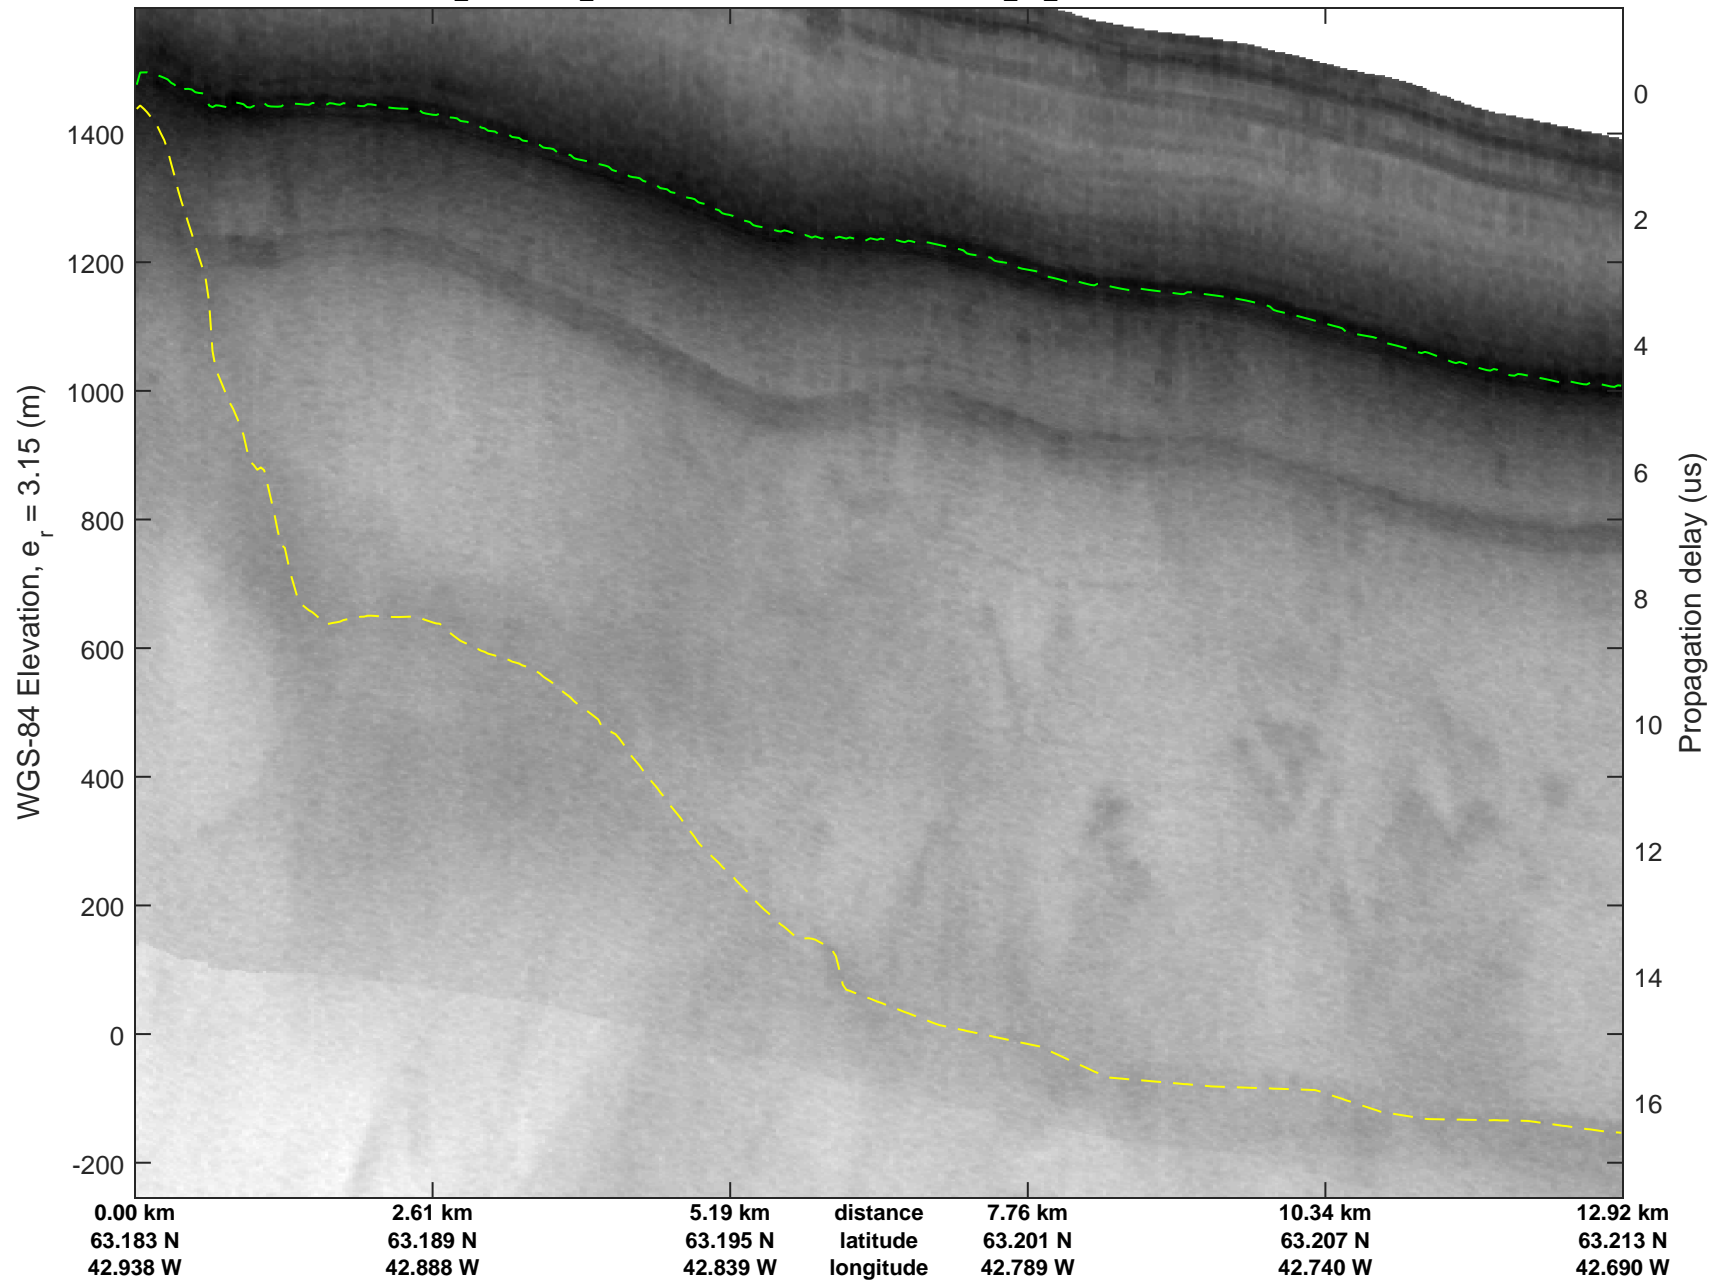

Southeast Greenland  
20080801\_02\_001  
Polar Stereograph 70N/-45E

mcrds 2008\_Greenland\_TO: "Southeast Greenland" 20080801\_02\_001: 12:55:29.2 to 12:56:41.4 GPS

mcrds 2008\_Greenland\_TO: "Southeast Greenland" 20080801\_02\_001: 12:55:29.2 to 12:56:41.4 GPS

Southeast Greenland  
20080801\_02\_002  
Polar Stereograph 70N/-45E

mcrds 2008\_Greenland\_TO: "Southeast Greenland" 20080801\_02\_002: 12:56:42.3 to 12:59:28.2 GPS

mcrds 2008\_Greenland\_TO: "Southeast Greenland" 20080801\_02\_002: 12:56:42.3 to 12:59:28.2 GPS