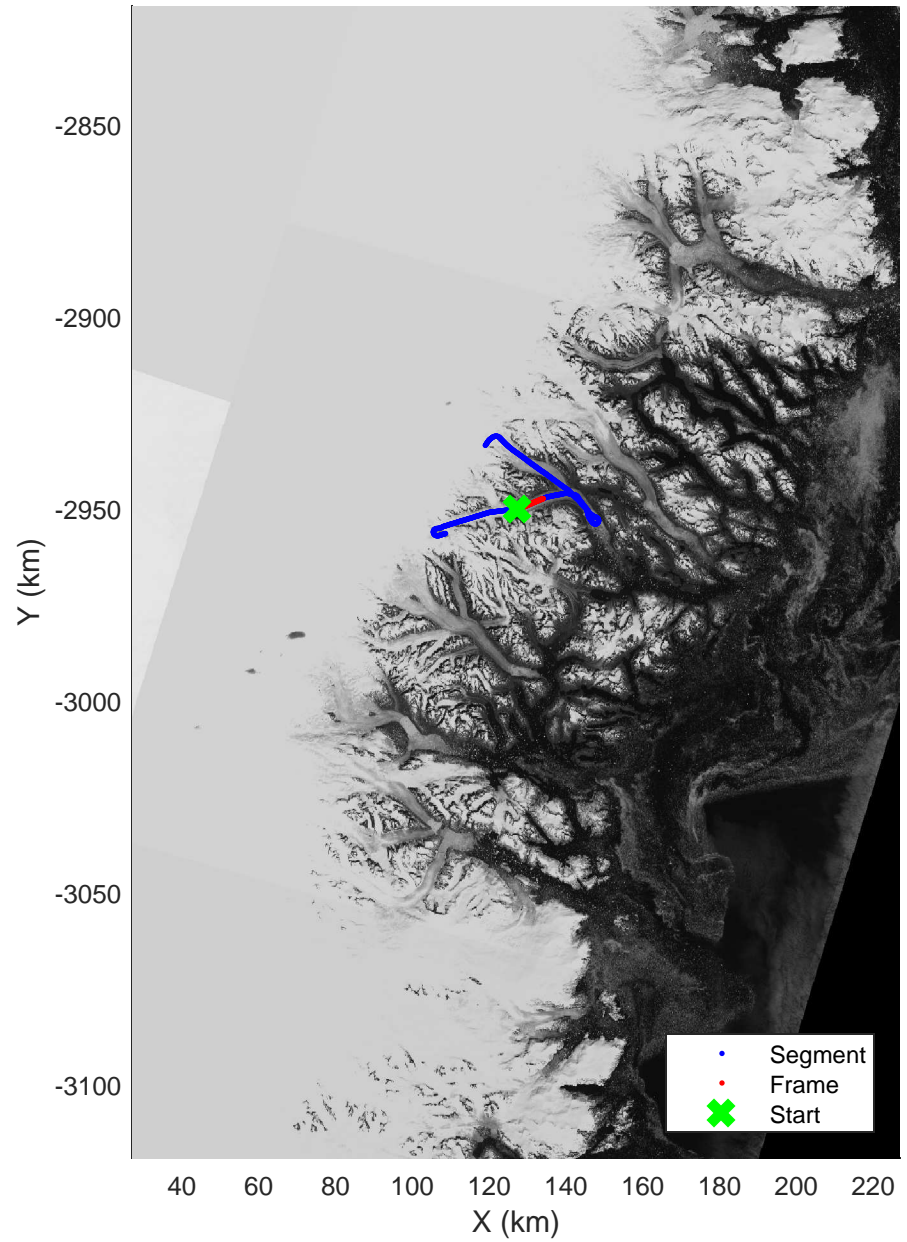

Southeast Greenland  
20080801\_02\_002  
Polar Stereograph 70N/-45E

mcrds 2008\_Greenland\_TO: "Southeast Greenland" 20080801\_02\_002: 12:56:42.3 to 12:59:28.2 GPS

mcrds 2008\_Greenland\_TO: "Southeast Greenland" 20080801\_02\_002: 12:56:42.3 to 12:59:28.2 GPS

Southeast Greenland  
20080801\_02\_003  
Polar Stereograph 70N/-45E

mcrds 2008\_Greenland\_TO: "Southeast Greenland" 20080801\_02\_003: 12:59:29.1 to 13:01:15.5 GPS

mcrds 2008\_Greenland\_TO: "Southeast Greenland" 20080801\_02\_003: 12:59:29.1 to 13:01:15.5 GPS

Southeast Greenland  
20080801\_02\_004  
Polar Stereograph 70N/-45E

mcrds 2008\_Greenland\_TO: "Southeast Greenland" 20080801\_02\_004: 13:01:16.2 to 13:02:57.7 GPS

mcrds 2008\_Greenland\_TO: "Southeast Greenland" 20080801\_02\_004: 13:01:16.2 to 13:02:57.7 GPS