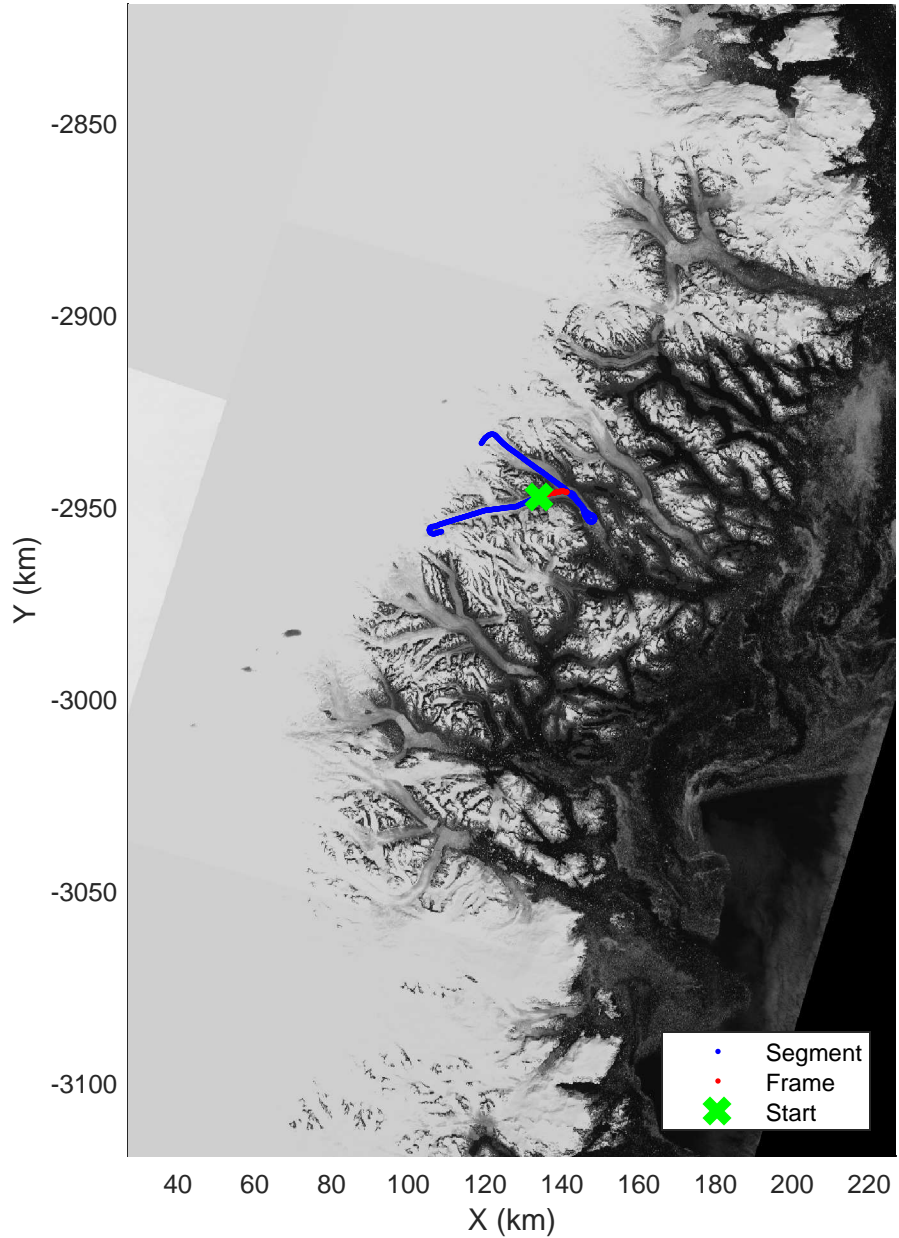

Southeast Greenland  
20080801\_02\_004  
Polar Stereograph 70N/-45E

mcrds 2008\_Greenland\_TO: "Southeast Greenland" 20080801\_02\_004: 13:01:16.2 to 13:02:57.7 GPS

mcrds 2008\_Greenland\_TO: "Southeast Greenland" 20080801\_02\_004: 13:01:16.2 to 13:02:57.7 GPS

Southeast Greenland  
20080801\_02\_005  
Polar Stereograph 70N/-45E

mcrds 2008\_Greenland\_TO: "Southeast Greenland" 20080801\_02\_005: 13:02:58.5 to 13:04:37.4 GPS

mcrds 2008\_Greenland\_TO: "Southeast Greenland" 20080801\_02\_005: 13:02:58.5 to 13:04:37.4 GPS