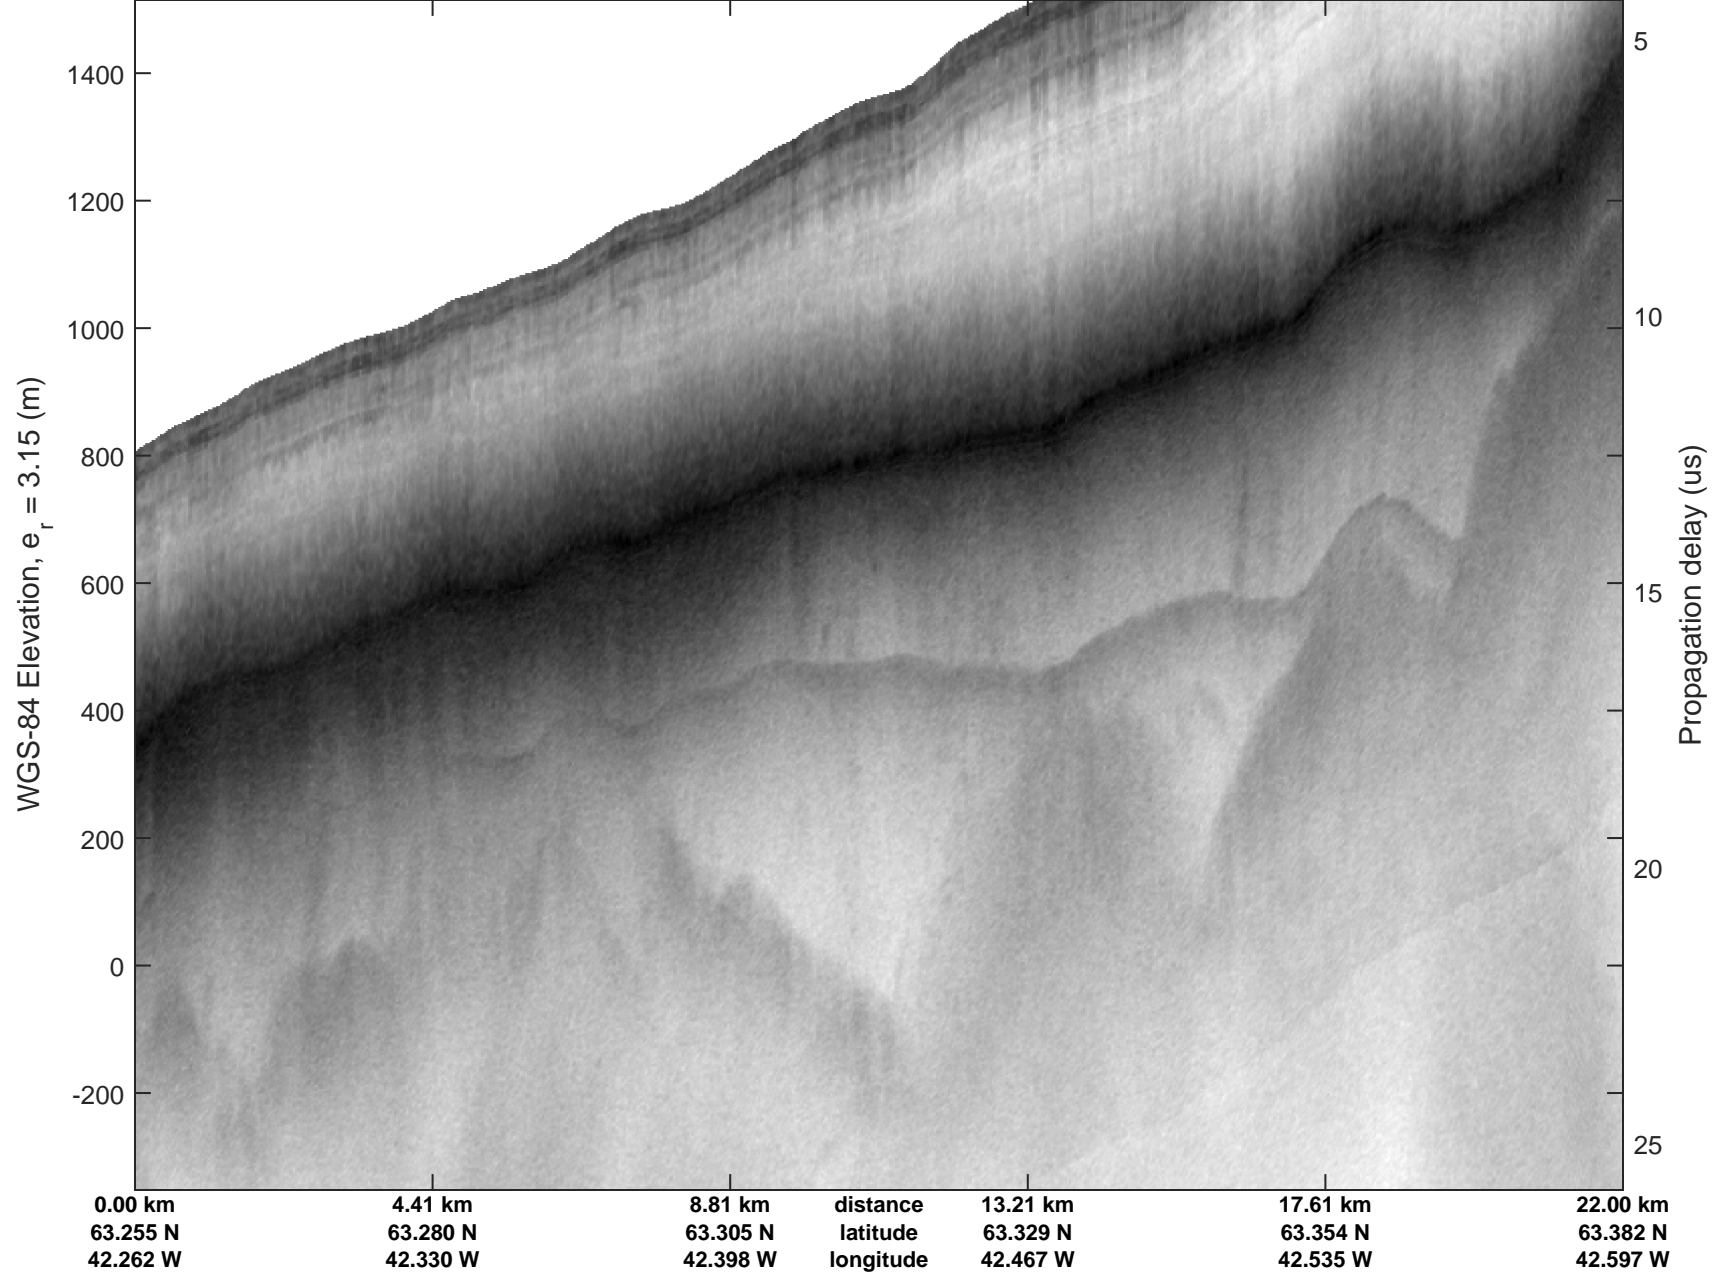

mcrds 2008\_Greenland\_TO: "Southeast Greenland" 20080801\_02\_007: 13:06:32.5 to 13:08:14.7 GPS

mcrds 2008\_Greenland\_TO: "Southeast Greenland" 20080801\_02\_007: 13:06:32.5 to 13:08:14.7 GPS

Southeast Greenland  
20080801\_02\_008  
Polar Stereograph 70N/-45E

mcrds 2008\_Greenland\_TO: "Southeast Greenland" 20080801\_02\_008: 13:08:15.8 to 13:10:31.1 GPS

mcrds 2008\_Greenland\_TO: "Southeast Greenland" 20080801\_02\_008: 13:08:15.8 to 13:10:31.1 GPS

Southeast Greenland  
20080801\_02\_009  
Polar Stereograph 70N/-45E

mcrds 2008\_Greenland\_TO: "Southeast Greenland" 20080801\_02\_009: 13:10:32.1 to 13:17:05.1 GPS

mcrds 2008\_Greenland\_TO: "Southeast Greenland" 20080801\_02\_009: 13:10:32.1 to 13:17:05.1 GPS

Southeast Greenland  
20080801\_02\_010  
Polar Stereograph 70N/-45E