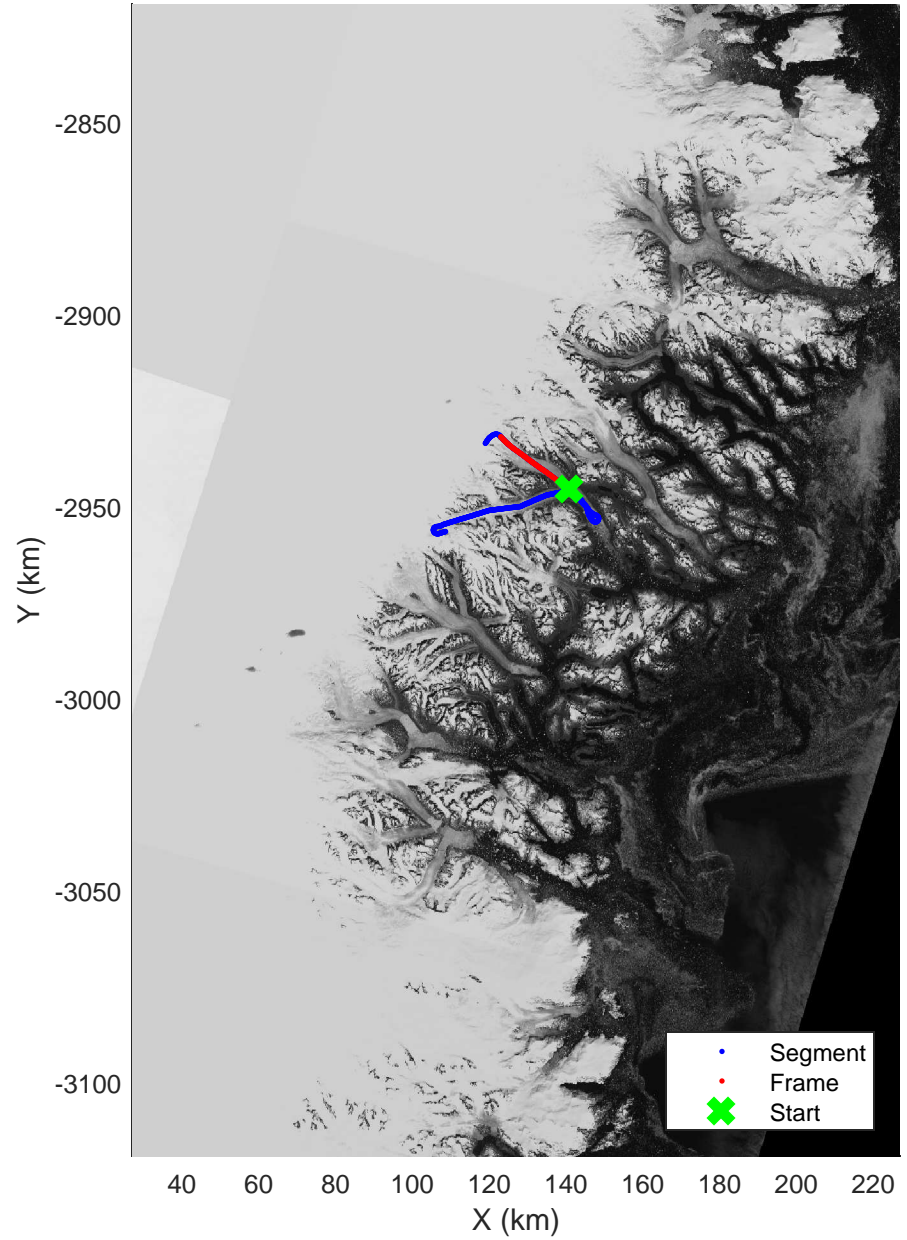

mcrds 2008\_Greenland\_TO: "Southeast Greenland" 20080801\_02\_007: 13:06:32.5 to 13:08:14.7 GPS

mcrds 2008\_Greenland\_TO: "Southeast Greenland" 20080801\_02\_007: 13:06:32.5 to 13:08:14.7 GPS

Southeast Greenland  
20080801\_02\_008  
Polar Stereograph 70N/-45E

mcrds 2008\_Greenland\_TO: "Southeast Greenland" 20080801\_02\_008: 13:08:15.8 to 13:10:31.1 GPS

mcrds 2008\_Greenland\_TO: "Southeast Greenland" 20080801\_02\_008: 13:08:15.8 to 13:10:31.1 GPS

Southeast Greenland  
20080801\_02\_009  
Polar Stereograph 70N/-45E

mcrds 2008\_Greenland\_TO: "Southeast Greenland" 20080801\_02\_009: 13:10:32.1 to 13:17:05.1 GPS

mcrds 2008\_Greenland\_TO: "Southeast Greenland" 20080801\_02\_009: 13:10:32.1 to 13:17:05.1 GPS

Southeast Greenland  
20080801\_02\_010  
Polar Stereograph 70N/-45E