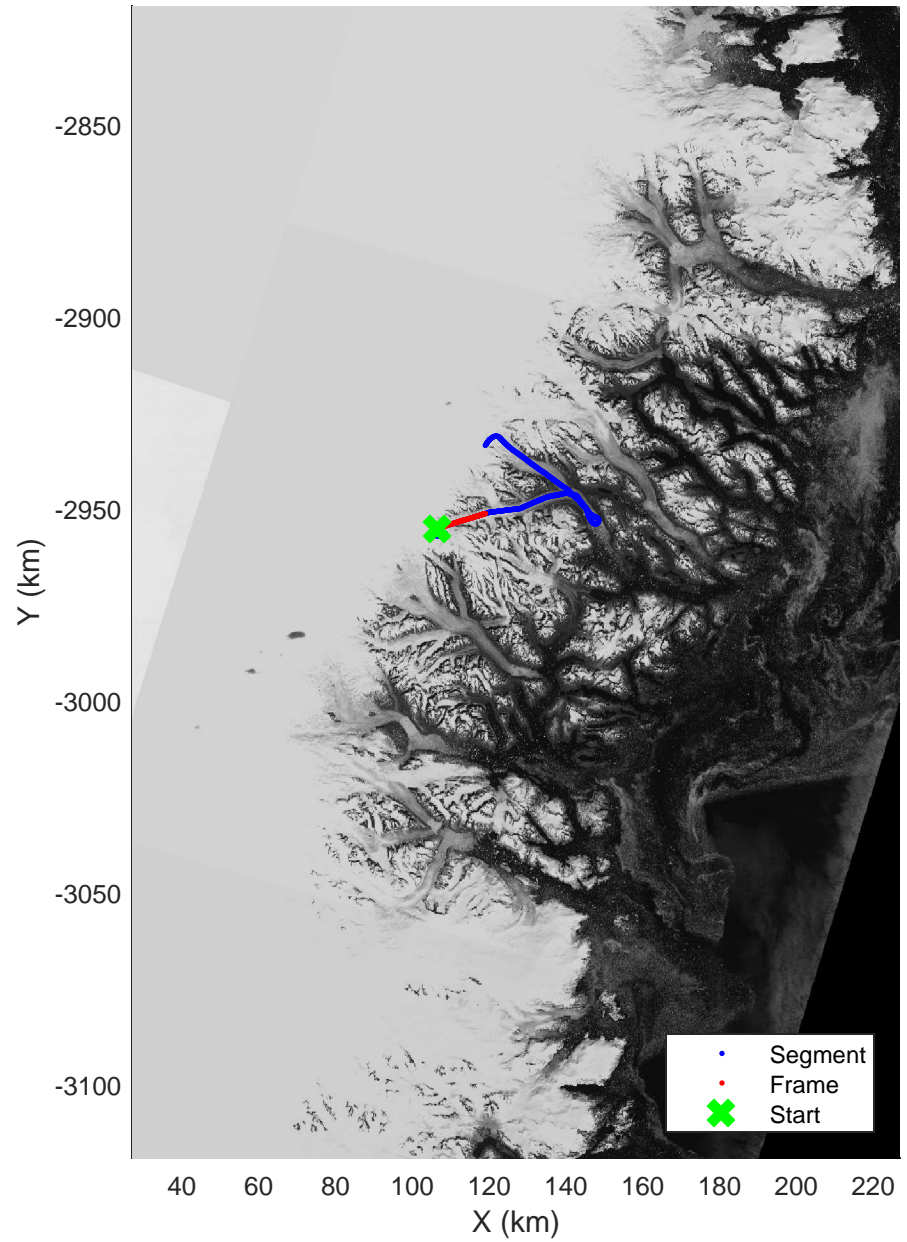

Southeast Greenland  
20080801\_02\_001  
Polar Stereograph 70N/-45E

mcrds 2008\_Greenland\_TO: "Southeast Greenland" 20080801\_02\_001: 12:55:29.2 to 12:56:41.4 GPS

mcrds 2008\_Greenland\_TO: "Southeast Greenland" 20080801\_02\_001: 12:55:29.2 to 12:56:41.4 GPS

Southeast Greenland  
20080801\_02\_002  
Polar Stereograph 70N/-45E

mcrds 2008\_Greenland\_TO: "Southeast Greenland" 20080801\_02\_002: 12:56:42.3 to 12:59:28.2 GPS

mcrds 2008\_Greenland\_TO: "Southeast Greenland" 20080801\_02\_002: 12:56:42.3 to 12:59:28.2 GPS

Southeast Greenland  
20080801\_02\_003  
Polar Stereograph 70N/-45E

mcrds 2008\_Greenland\_TO: "Southeast Greenland" 20080801\_02\_003: 12:59:29.1 to 13:01:15.5 GPS

mcrds 2008\_Greenland\_TO: "Southeast Greenland" 20080801\_02\_003: 12:59:29.1 to 13:01:15.5 GPS

Southeast Greenland  
20080801\_02\_004  
Polar Stereograph 70N/-45E

mcrds 2008\_Greenland\_TO: "Southeast Greenland" 20080801\_02\_004: 13:01:16.2 to 13:02:57.7 GPS

mcrds 2008\_Greenland\_TO: "Southeast Greenland" 20080801\_02\_004: 13:01:16.2 to 13:02:57.7 GPS