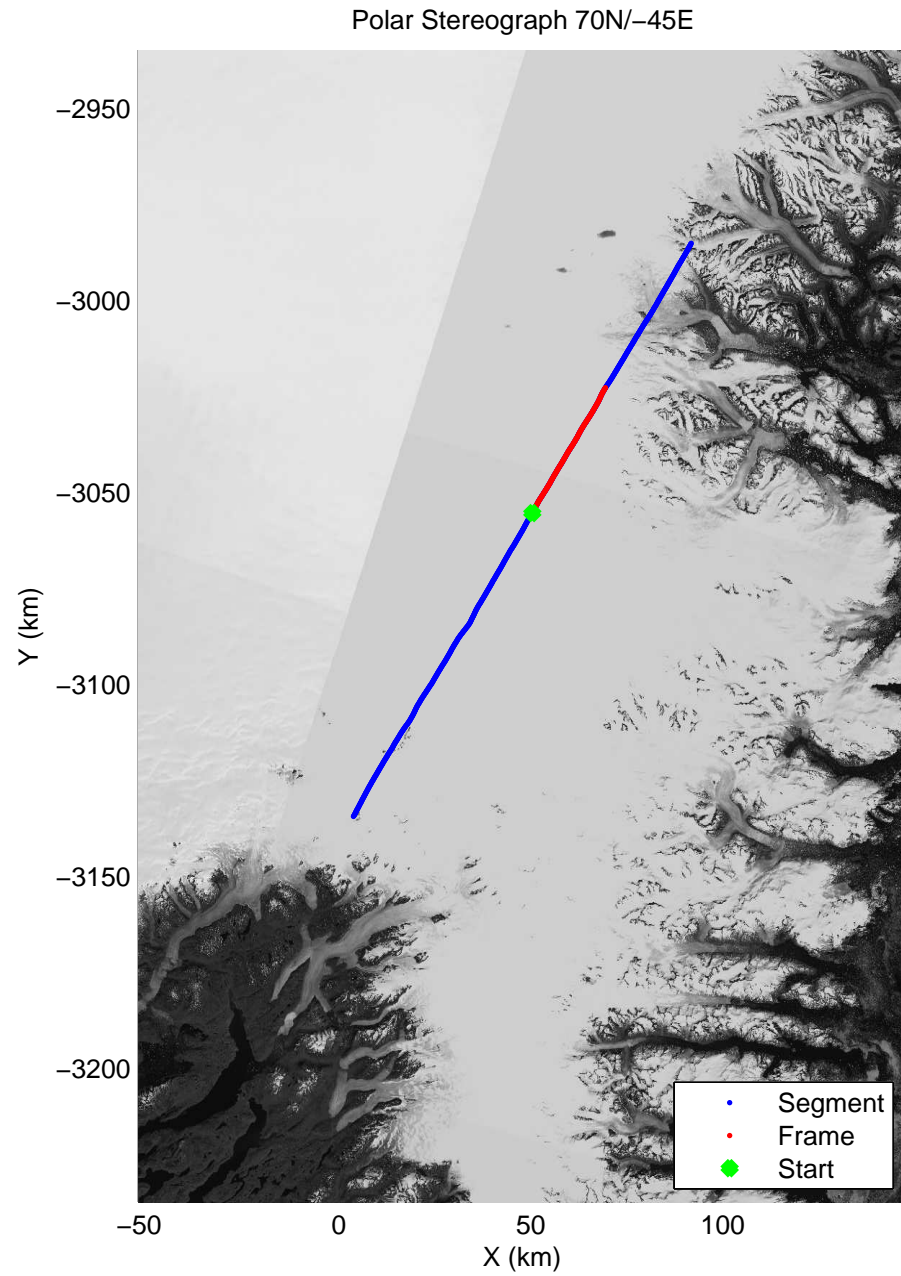

mcrds 2008_Greenland_TO: "Southeast Greenland" 20080801_01_001: 11:40:26.0 to 11:51:14.9 GPS

mcrds 2008_Greenland_TO: "Southeast Greenland" 20080801_01_001: 11:40:26.0 to 11:51:14.9 GPS

mcrds 2008_Greenland_TO: "Southeast Greenland" 20080801_01_002: 11:51:15.9 to 12:00:42.7 GPS

mcrds 2008_Greenland_TO: "Southeast Greenland" 20080801_01_002: 11:51:15.9 to 12:00:42.7 GPS

mcrds 2008_Greenland_TO: "Southeast Greenland" 20080801_01_003: 12:00:43.4 to 12:08:53.7 GPS

mcrds 2008_Greenland_TO: "Southeast Greenland" 20080801_01_003: 12:00:43.4 to 12:08:53.7 GPS

mcrds 2008_Greenland_TO: "Southeast Greenland" 20080801_01_004: 12:08:54.5 to 12:17:59.0 GPS

mcrds 2008_Greenland_TO: "Southeast Greenland" 20080801_01_004: 12:08:54.5 to 12:17:59.0 GPS