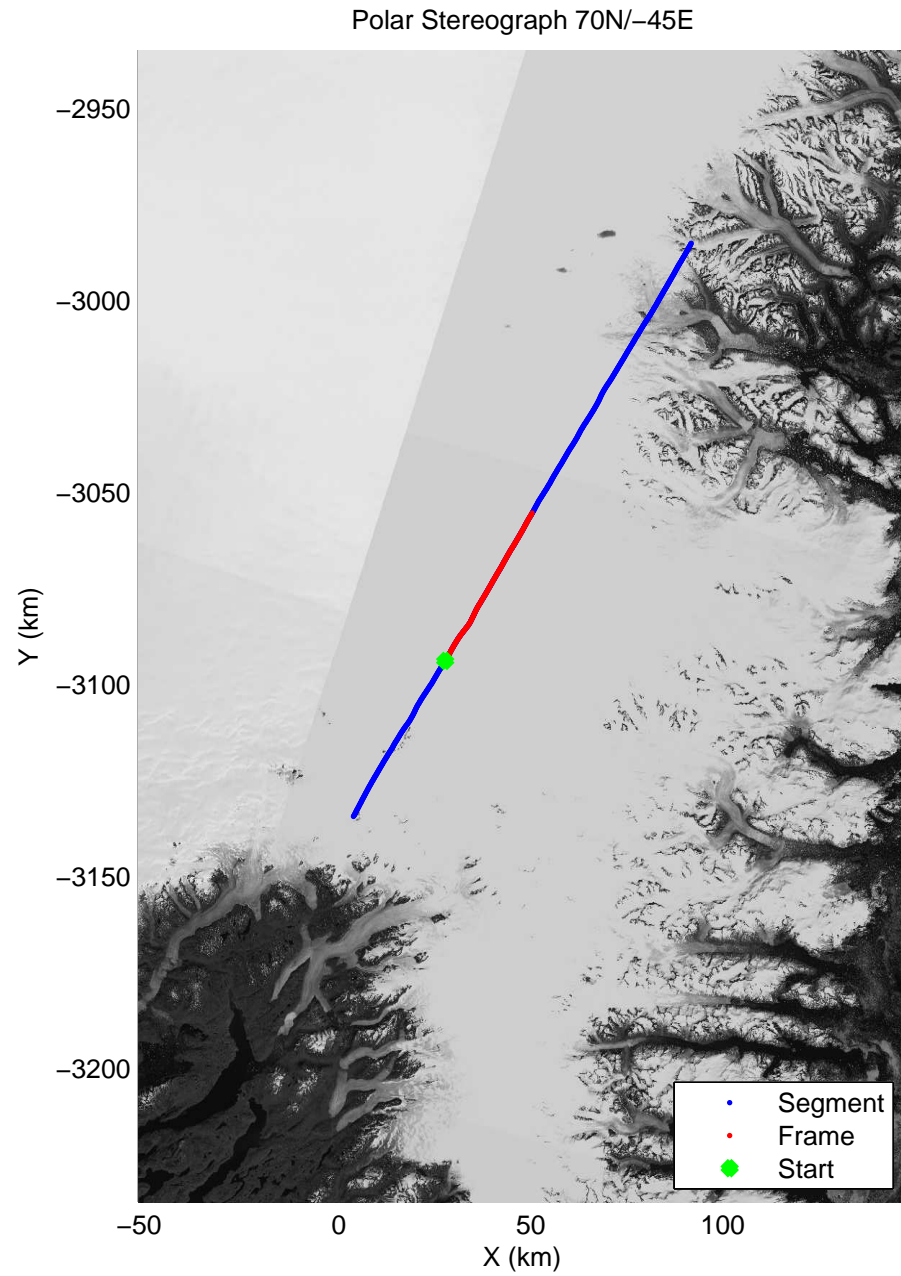

mcrds 2008_Greenland_TO: "Southeast Greenland" 20080801_01_001: 11:40:26.0 to 11:51:14.9 GPS

mcrds 2008_Greenland_TO: "Southeast Greenland" 20080801_01_001: 11:40:26.0 to 11:51:14.9 GPS

mcrds 2008_Greenland_TO: "Southeast Greenland" 20080801_01_002: 11:51:15.9 to 12:00:42.7 GPS

mcrds 2008_Greenland_TO: "Southeast Greenland" 20080801_01_002: 11:51:15.9 to 12:00:42.7 GPS

mcrds 2008_Greenland_TO: "Southeast Greenland" 20080801_01_003: 12:00:43.4 to 12:08:53.7 GPS

mcrds 2008_Greenland_TO: "Southeast Greenland" 20080801_01_003: 12:00:43.4 to 12:08:53.7 GPS

mcrds 2008_Greenland_TO: "Southeast Greenland" 20080801_01_004: 12:08:54.5 to 12:17:59.0 GPS

mcrds 2008_Greenland_TO: "Southeast Greenland" 20080801_01_004: 12:08:54.5 to 12:17:59.0 GPS