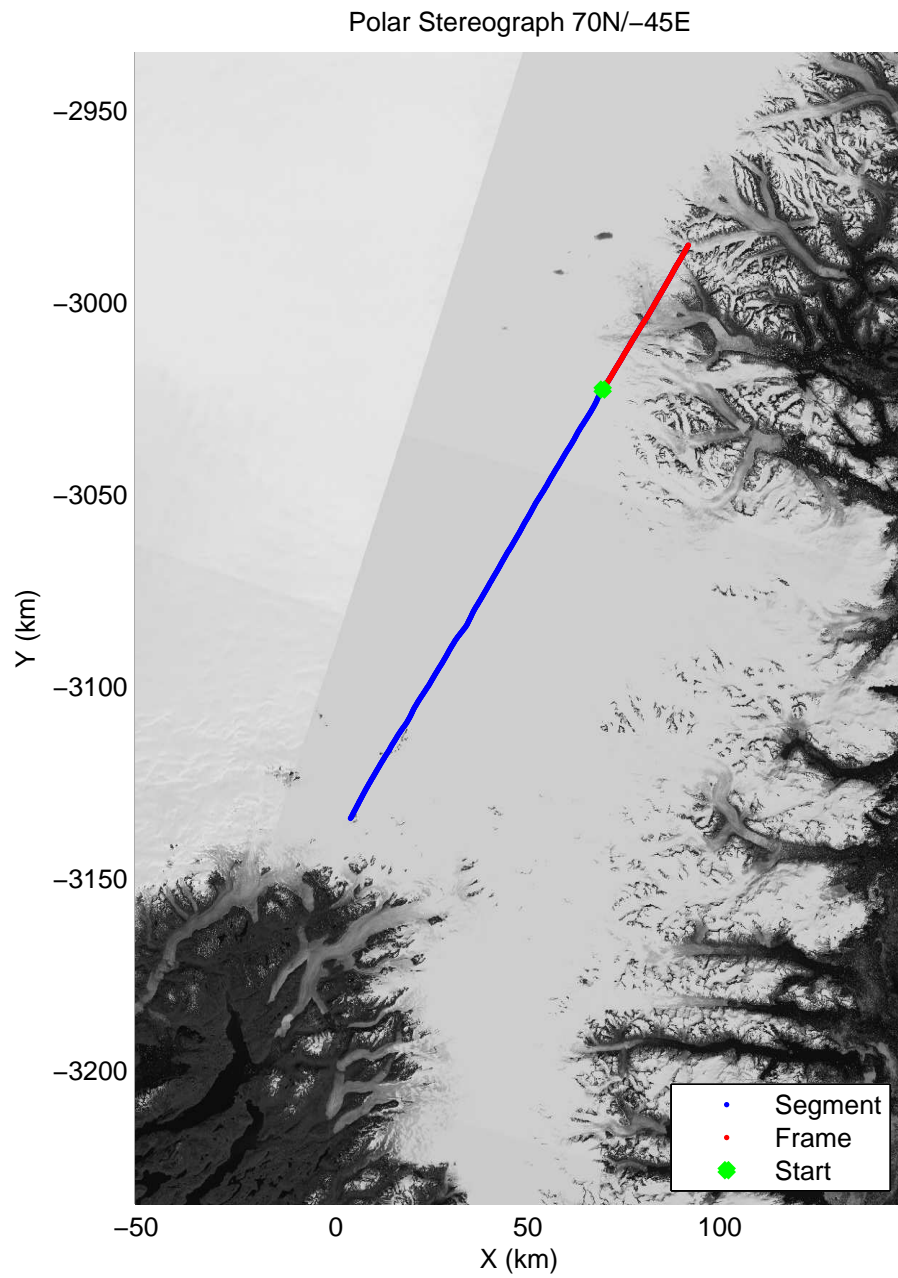

mcrds 2008_Greenland_TO: "Southeast Greenland" 20080801_01_001: 11:40:26.0 to 11:51:14.9 GPS

mcrds 2008_Greenland_TO: "Southeast Greenland" 20080801_01_001: 11:40:26.0 to 11:51:14.9 GPS

mcrds 2008_Greenland_TO: "Southeast Greenland" 20080801_01_002: 11:51:15.9 to 12:00:42.7 GPS

mcrds 2008_Greenland_TO: "Southeast Greenland" 20080801_01_002: 11:51:15.9 to 12:00:42.7 GPS

mcrds 2008_Greenland_TO: "Southeast Greenland" 20080801_01_003: 12:00:43.4 to 12:08:53.7 GPS

mcrds 2008_Greenland_TO: "Southeast Greenland" 20080801_01_003: 12:00:43.4 to 12:08:53.7 GPS

mcrds 2008_Greenland_TO: "Southeast Greenland" 20080801_01_004: 12:08:54.5 to 12:17:59.0 GPS

mcrds 2008_Greenland_TO: "Southeast Greenland" 20080801_01_004: 12:08:54.5 to 12:17:59.0 GPS