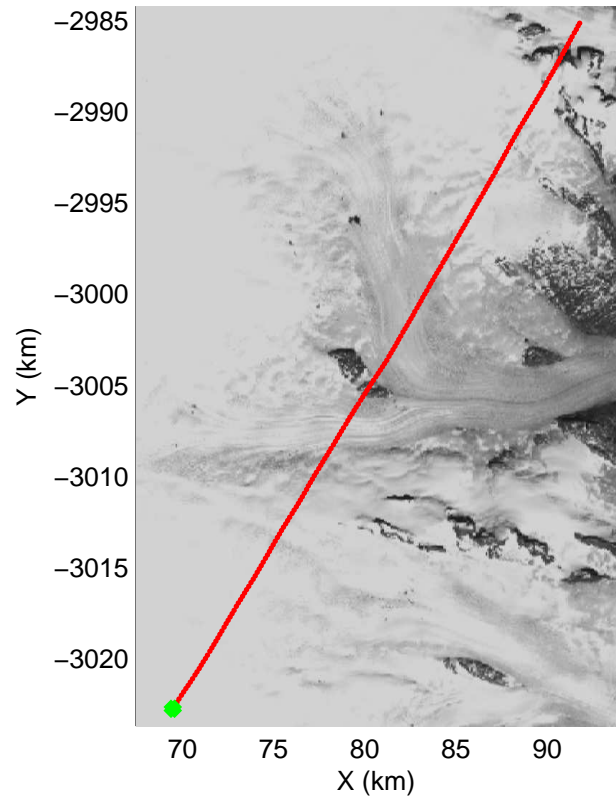

mcrds 2008_Greenland_TO: "Southeast Greenland" 20080801_01_001: 11:40:26.0 to 11:51:14.9 GPS

mcrds 2008_Greenland_TO: "Southeast Greenland" 20080801_01_001: 11:40:26.0 to 11:51:14.9 GPS

mcrds 2008_Greenland_TO: "Southeast Greenland" 20080801_01_002: 11:51:15.9 to 12:00:42.7 GPS

mcrds 2008_Greenland_TO: "Southeast Greenland" 20080801_01_002: 11:51:15.9 to 12:00:42.7 GPS

mcrds 2008_Greenland_TO: "Southeast Greenland" 20080801_01_003: 12:00:43.4 to 12:08:53.7 GPS

mcrds 2008_Greenland_TO: "Southeast Greenland" 20080801_01_003: 12:00:43.4 to 12:08:53.7 GPS

mcrds 2008_Greenland_TO: "Southeast Greenland" 20080801_01_004: 12:08:54.5 to 12:17:59.0 GPS

mcrds 2008_Greenland_TO: "Southeast Greenland" 20080801_01_004: 12:08:54.5 to 12:17:59.0 GPS