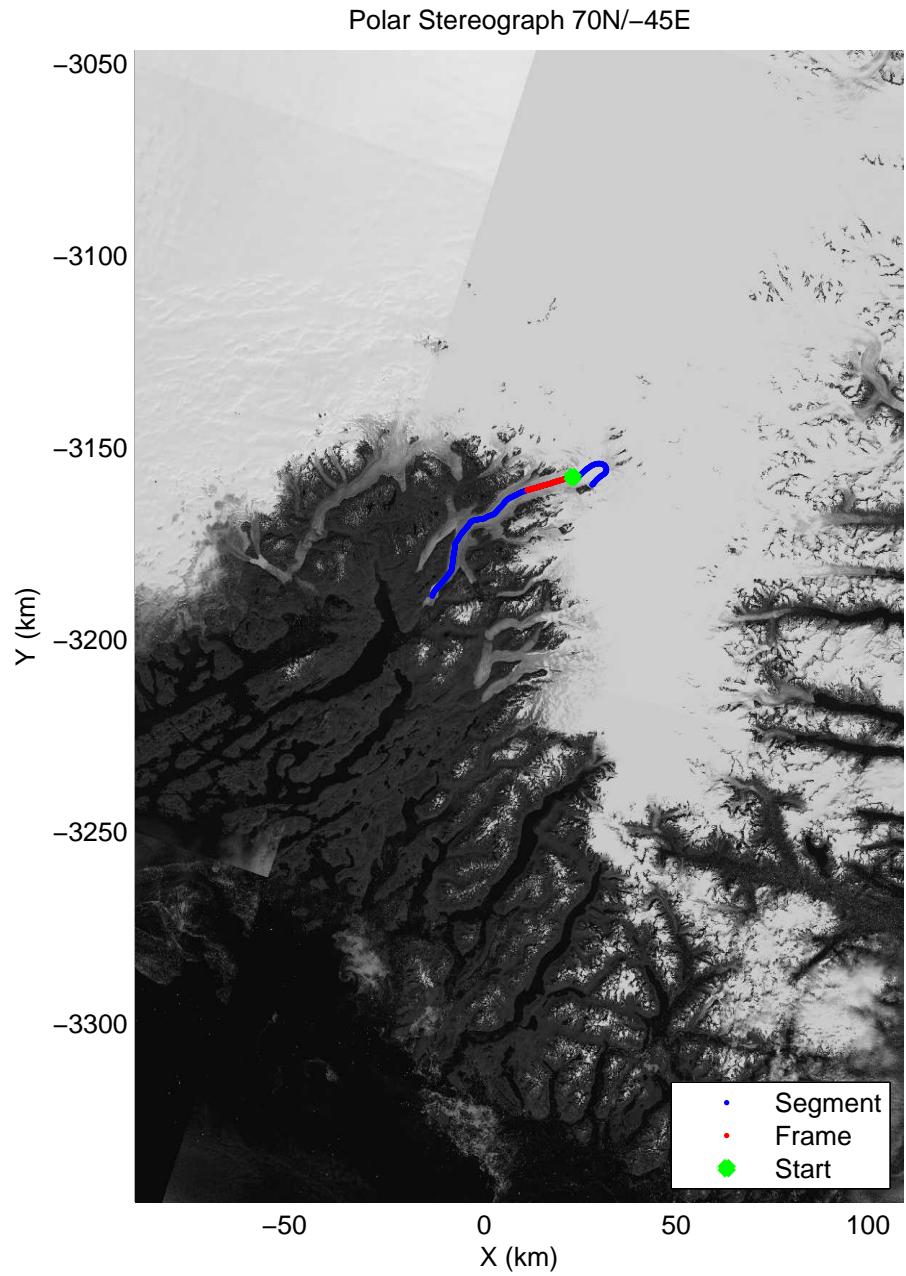

mcrds 2008\_Greenland\_TO: "Southeast Greenland" 20080731\_06\_001: 19:09:06.1 to 19:12:12.5 GPS

mcrds 2008\_Greenland\_TO: "Southeast Greenland" 20080731\_06\_001: 19:09:06.1 to 19:12:12.5 GPS

mcrds 2008\_Greenland\_TO: "Southeast Greenland" 20080731\_06\_002: 19:12:13.4 to 19:14:23.5 GPS

mcrds 2008\_Greenland\_TO: "Southeast Greenland" 20080731\_06\_002: 19:12:13.4 to 19:14:23.5 GPS

mcrds 2008\_Greenland\_TO: "Southeast Greenland" 20080731\_06\_003: 19:14:24.2 to 19:22:03.8 GPS

mcrds 2008\_Greenland\_TO: "Southeast Greenland" 20080731\_06\_003: 19:14:24.2 to 19:22:03.8 GPS