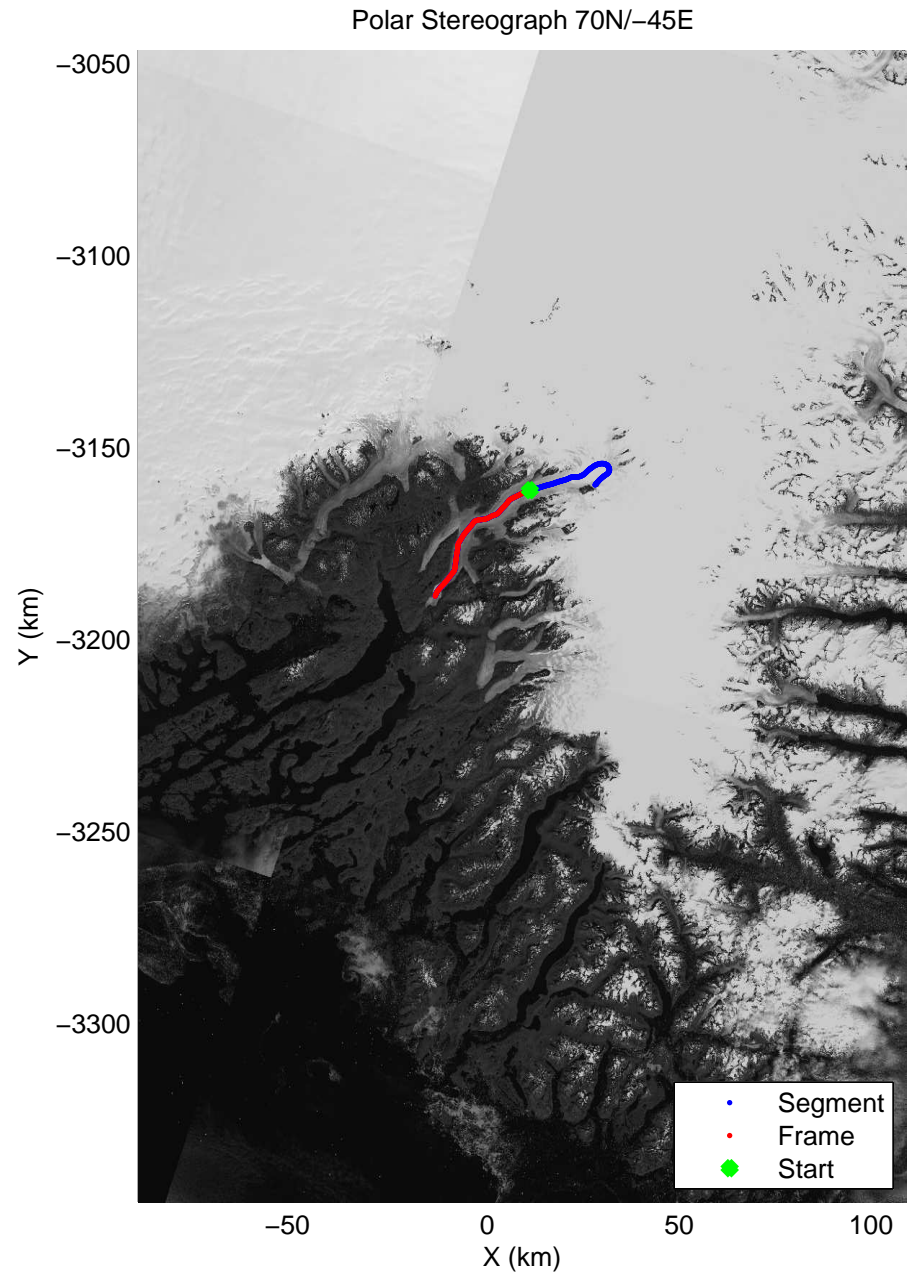

mcrds 2008\_Greenland\_TO: "Southeast Greenland" 20080731\_06\_001: 19:09:06.1 to 19:12:12.5 GPS

mcrds 2008\_Greenland\_TO: "Southeast Greenland" 20080731\_06\_001: 19:09:06.1 to 19:12:12.5 GPS

mcrds 2008\_Greenland\_TO: "Southeast Greenland" 20080731\_06\_002: 19:12:13.4 to 19:14:23.5 GPS

mcrds 2008\_Greenland\_TO: "Southeast Greenland" 20080731\_06\_002: 19:12:13.4 to 19:14:23.5 GPS

mcrds 2008\_Greenland\_TO: "Southeast Greenland" 20080731\_06\_003: 19:14:24.2 to 19:22:03.8 GPS

mcrds 2008\_Greenland\_TO: "Southeast Greenland" 20080731\_06\_003: 19:14:24.2 to 19:22:03.8 GPS