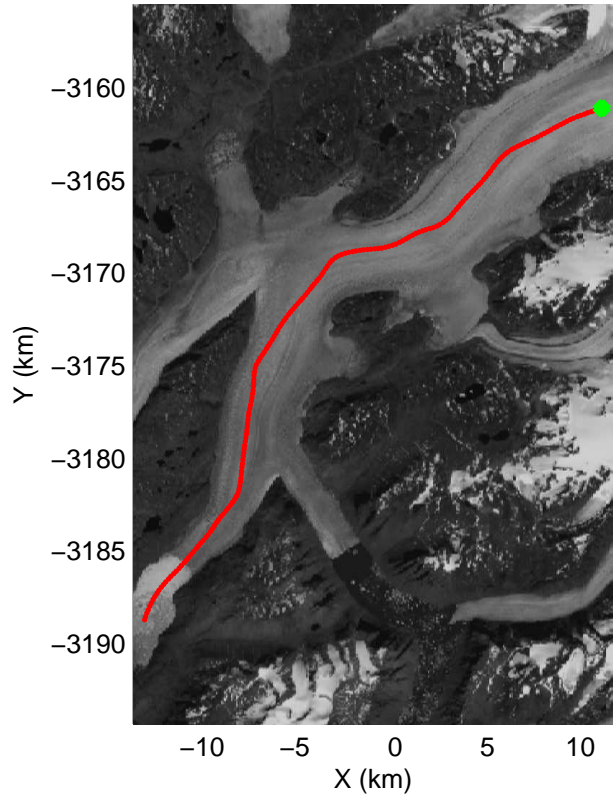

mcrds 2008\_Greenland\_TO: "Southeast Greenland" 20080731\_06\_001: 19:09:06.1 to 19:12:12.5 GPS

mcrds 2008\_Greenland\_TO: "Southeast Greenland" 20080731\_06\_001: 19:09:06.1 to 19:12:12.5 GPS

mcrds 2008\_Greenland\_TO: "Southeast Greenland" 20080731\_06\_002: 19:12:13.4 to 19:14:23.5 GPS

mcrds 2008\_Greenland\_TO: "Southeast Greenland" 20080731\_06\_002: 19:12:13.4 to 19:14:23.5 GPS

mcrds 2008\_Greenland\_TO: "Southeast Greenland" 20080731\_06\_003: 19:14:24.2 to 19:22:03.8 GPS

mcrds 2008\_Greenland\_TO: "Southeast Greenland" 20080731\_06\_003: 19:14:24.2 to 19:22:03.8 GPS