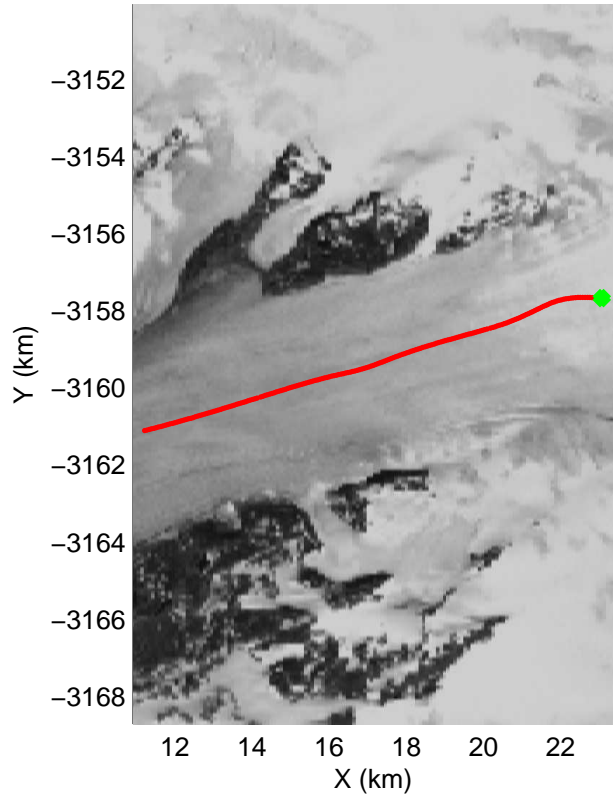

mcrds 2008\_Greenland\_TO: "Southeast Greenland" 20080731\_06\_001: 19:09:06.1 to 19:12:12.5 GPS

mcrds 2008\_Greenland\_TO: "Southeast Greenland" 20080731\_06\_001: 19:09:06.1 to 19:12:12.5 GPS

mcrds 2008\_Greenland\_TO: "Southeast Greenland" 20080731\_06\_002: 19:12:13.4 to 19:14:23.5 GPS

mcrds 2008\_Greenland\_TO: "Southeast Greenland" 20080731\_06\_002: 19:12:13.4 to 19:14:23.5 GPS

mcrds 2008\_Greenland\_TO: "Southeast Greenland" 20080731\_06\_003: 19:14:24.2 to 19:22:03.8 GPS

mcrds 2008\_Greenland\_TO: "Southeast Greenland" 20080731\_06\_003: 19:14:24.2 to 19:22:03.8 GPS