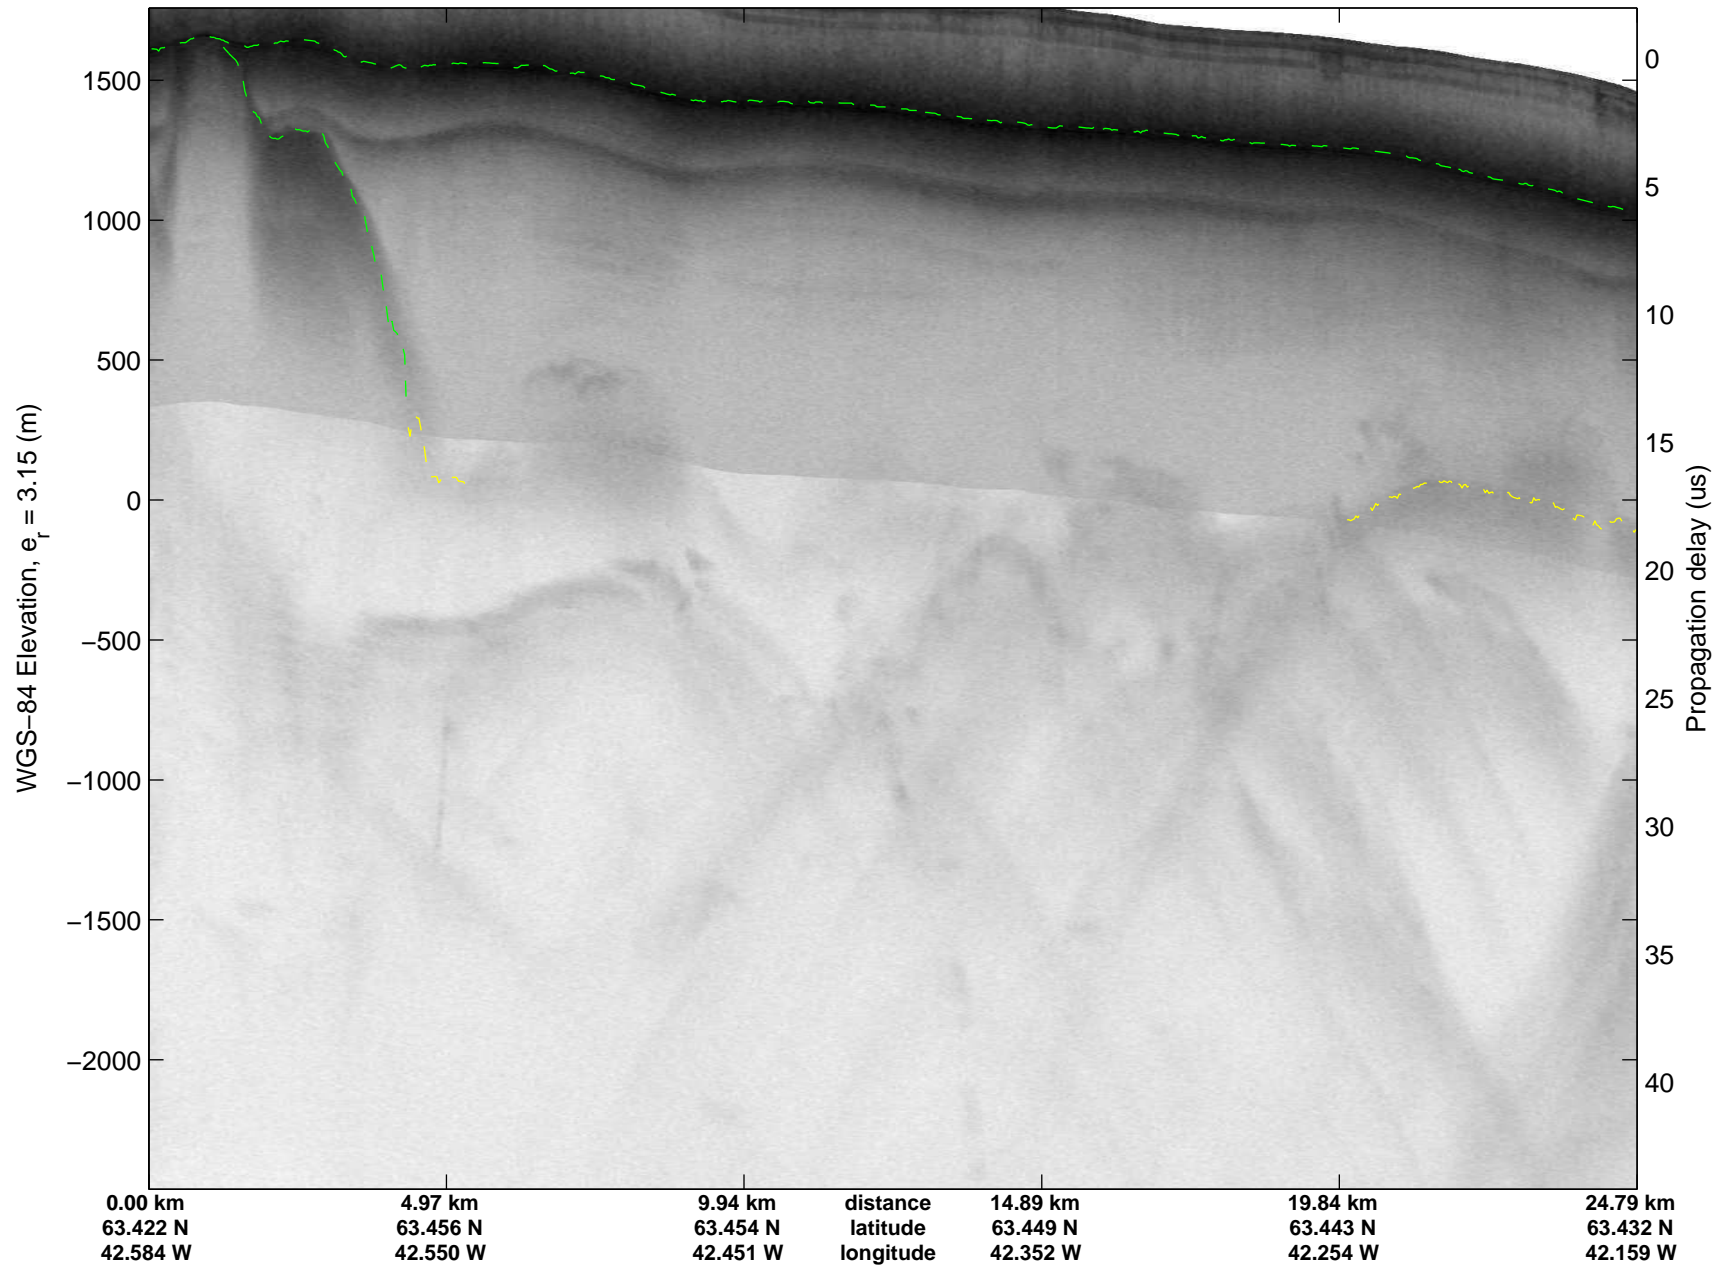

mcrds 2008_Greenland_TO: "Southeast Greenland" 20080731_04_001: 17:30:39.5 to 17:36:07.8 GPS

mcrds 2008_Greenland_TO: "Southeast Greenland" 20080731_04_001: 17:30:39.5 to 17:36:07.8 GPS

mcrds 2008_Greenland_TO: "Southeast Greenland" 20080731_04_002: 17:36:08.6 to 17:43:00.3 GPS

mcrds 2008_Greenland_TO: "Southeast Greenland" 20080731_04_002: 17:36:08.6 to 17:43:00.3 GPS