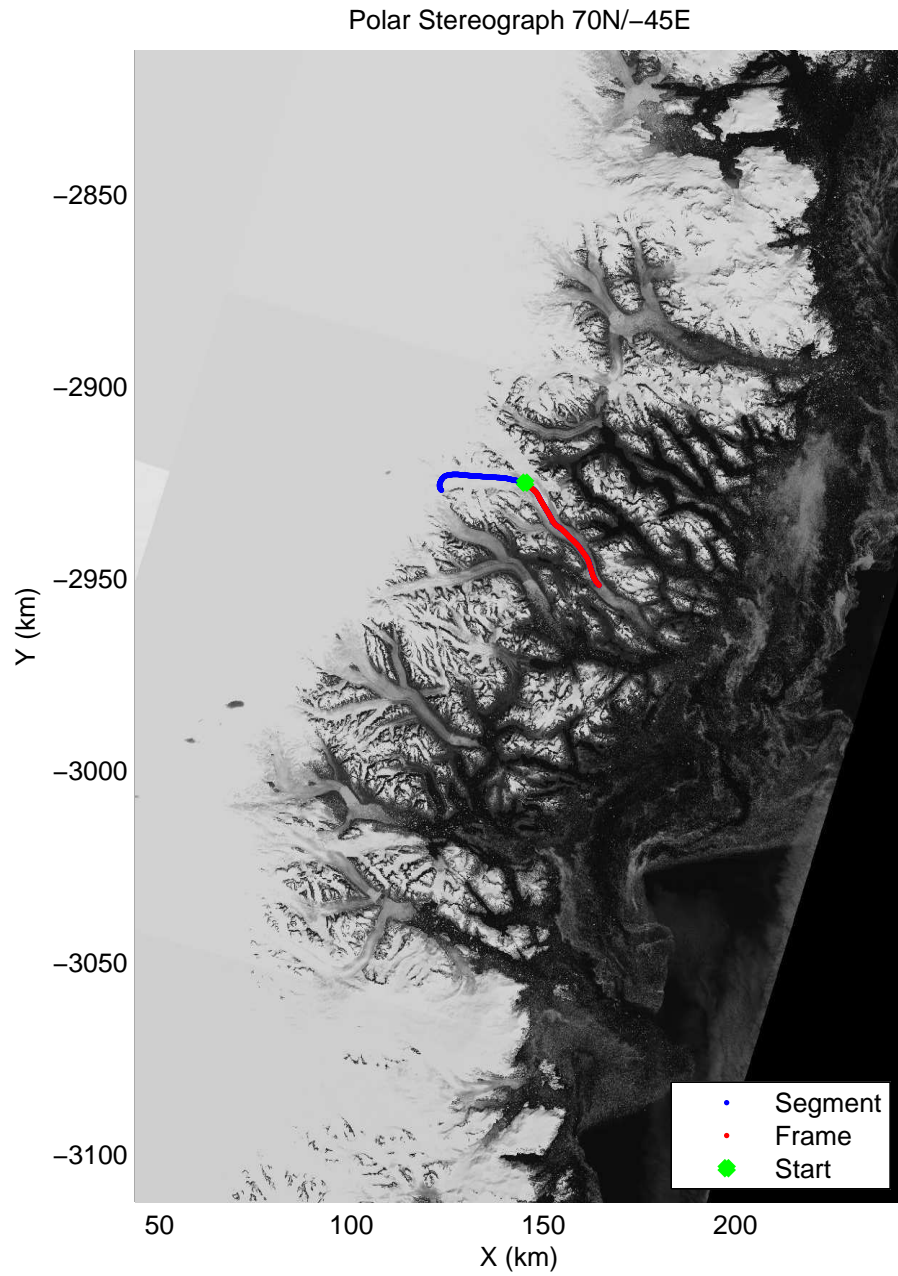

mcrds 2008_Greenland_TO: "Southeast Greenland" 20080731_04_001: 17:30:39.5 to 17:36:07.8 GPS

mcrds 2008_Greenland_TO: "Southeast Greenland" 20080731_04_001: 17:30:39.5 to 17:36:07.8 GPS

mcrds 2008_Greenland_TO: "Southeast Greenland" 20080731_04_002: 17:36:08.6 to 17:43:00.3 GPS

mcrds 2008_Greenland_TO: "Southeast Greenland" 20080731_04_002: 17:36:08.6 to 17:43:00.3 GPS