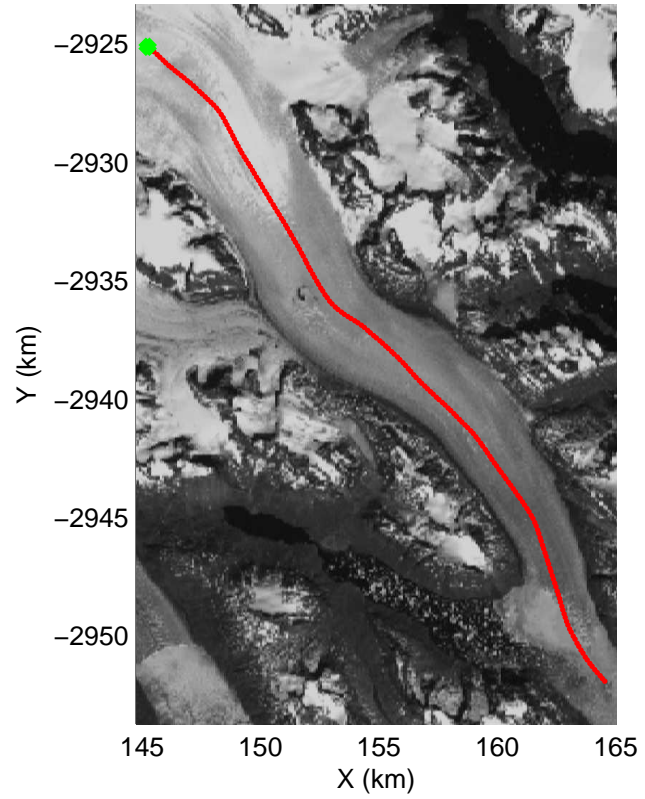

mcrds 2008_Greenland_TO: "Southeast Greenland" 20080731_04_001: 17:30:39.5 to 17:36:07.8 GPS

mcrds 2008_Greenland_TO: "Southeast Greenland" 20080731_04_001: 17:30:39.5 to 17:36:07.8 GPS

mcrds 2008_Greenland_TO: "Southeast Greenland" 20080731_04_002: 17:36:08.6 to 17:43:00.3 GPS

mcrds 2008_Greenland_TO: "Southeast Greenland" 20080731_04_002: 17:36:08.6 to 17:43:00.3 GPS