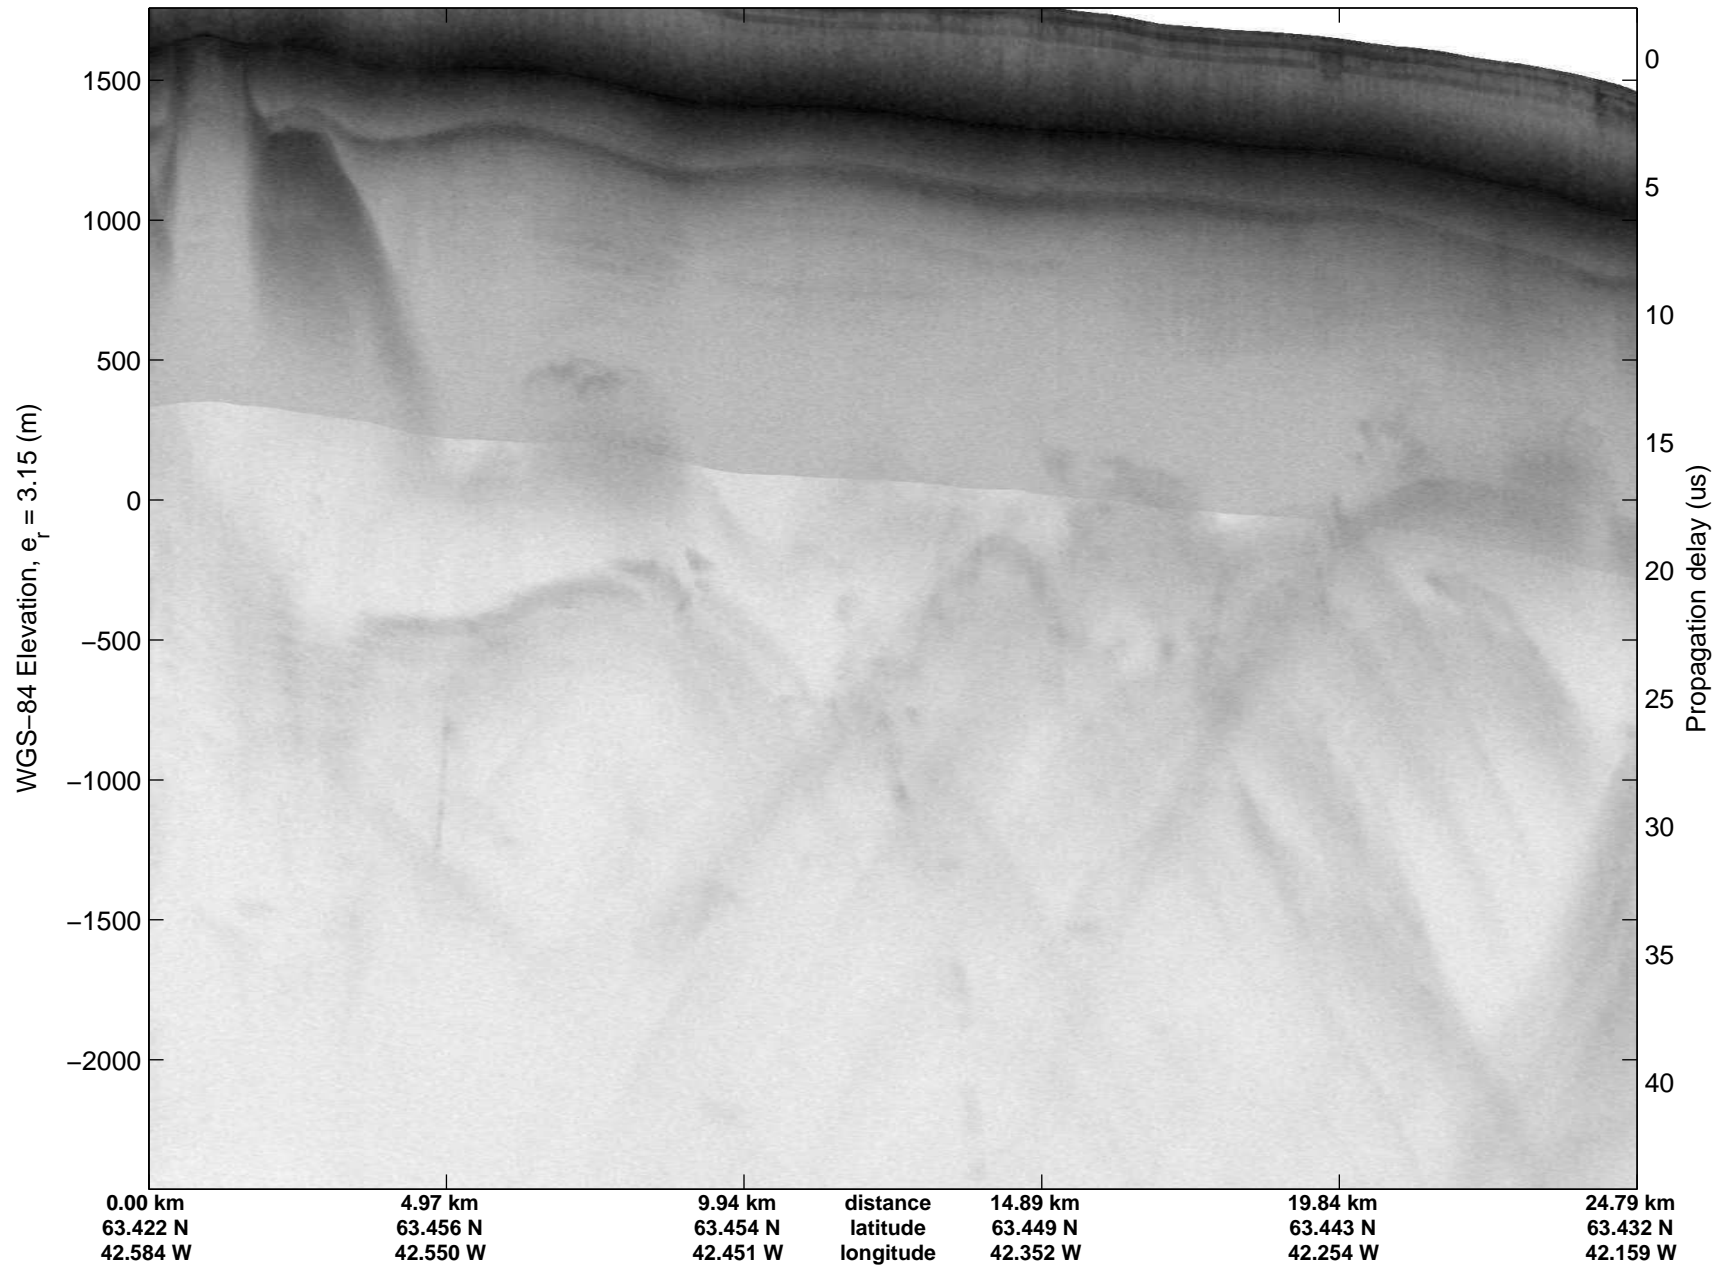

mcrds 2008_Greenland_TO: "Southeast Greenland" 20080731_04_001: 17:30:39.5 to 17:36:07.8 GPS

mcrds 2008_Greenland_TO: "Southeast Greenland" 20080731_04_001: 17:30:39.5 to 17:36:07.8 GPS

mcrds 2008_Greenland_TO: "Southeast Greenland" 20080731_04_002: 17:36:08.6 to 17:43:00.3 GPS

mcrds 2008_Greenland_TO: "Southeast Greenland" 20080731_04_002: 17:36:08.6 to 17:43:00.3 GPS