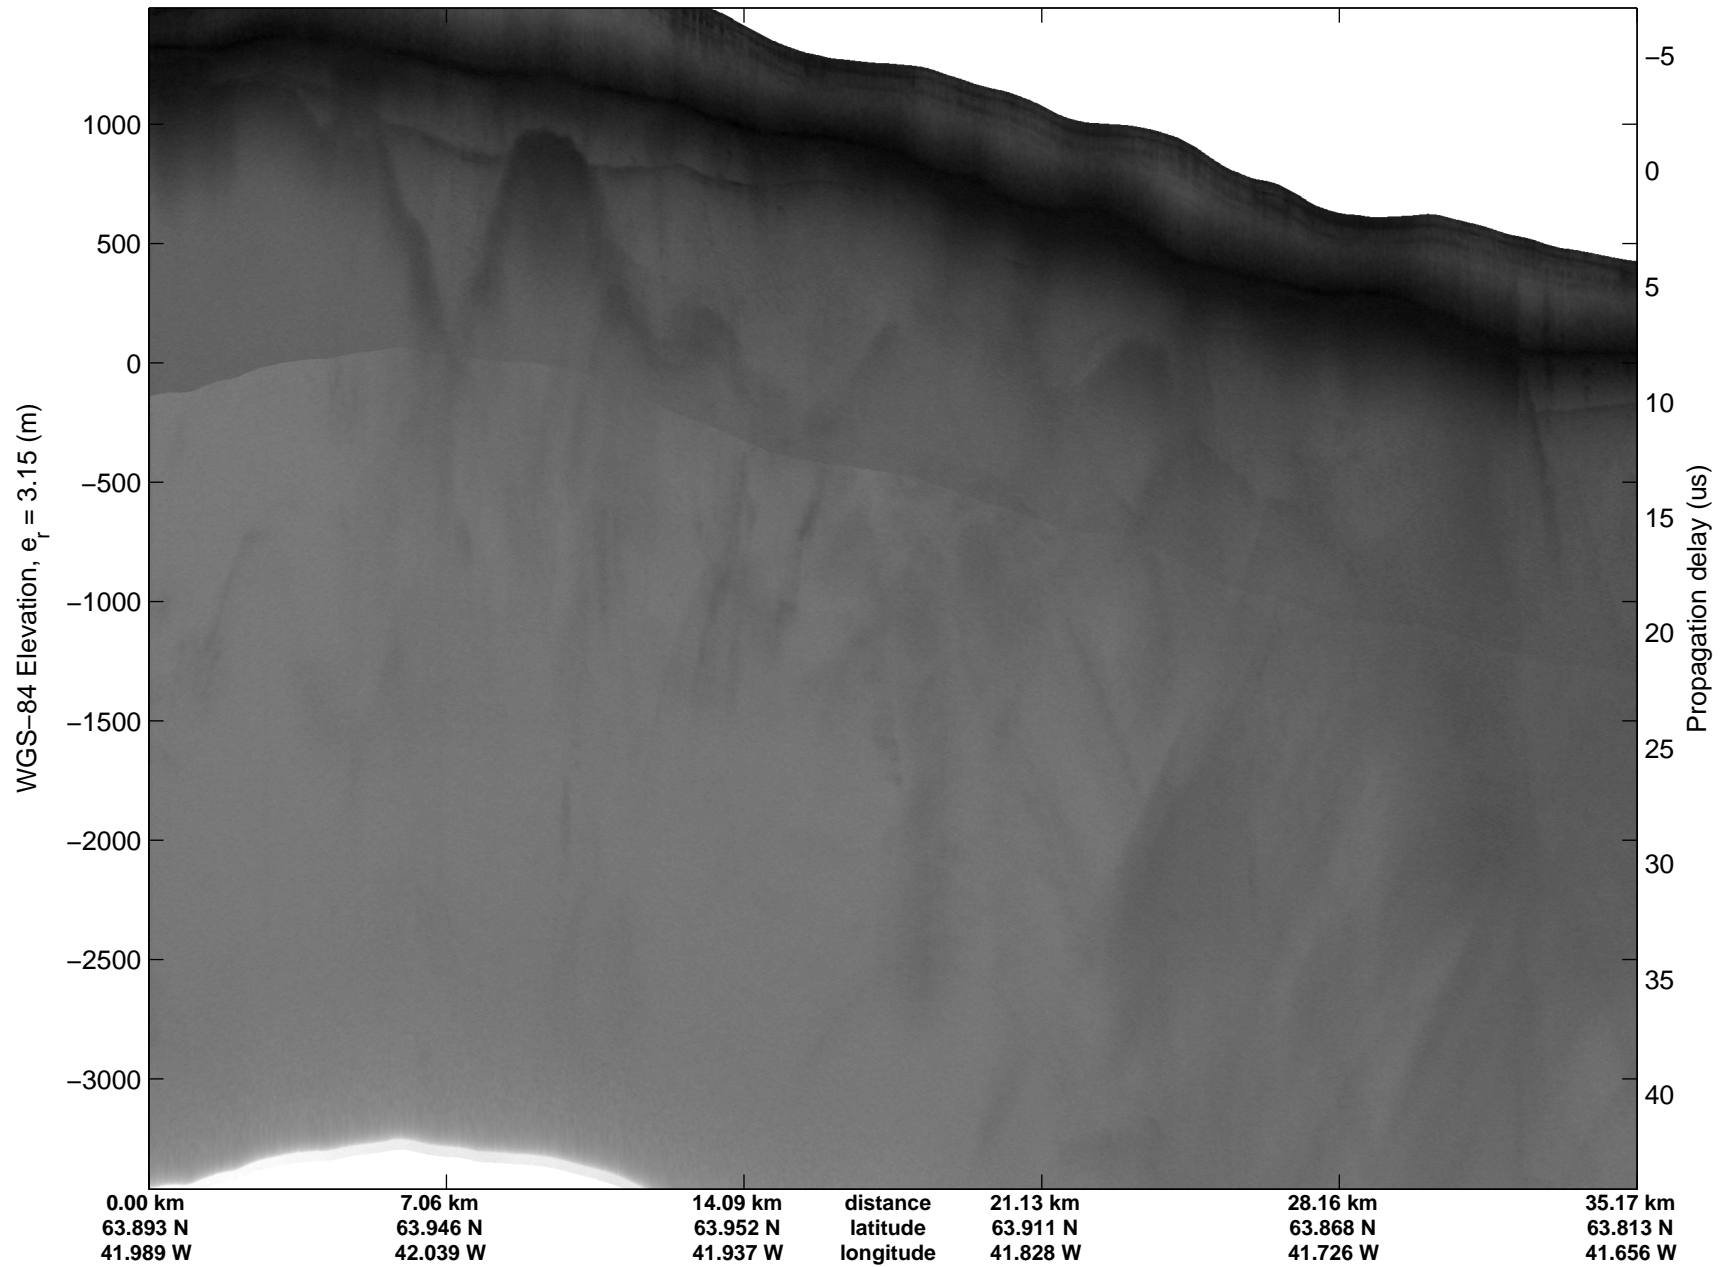

mcrds 2008\_Greenland\_TO: "Southeast Greenland" 20080731\_03\_001: 16:47:12.5 to 16:55:37.9 GPS

mcrds 2008\_Greenland\_TO: "Southeast Greenland" 20080731\_03\_001: 16:47:12.5 to 16:55:37.9 GPS