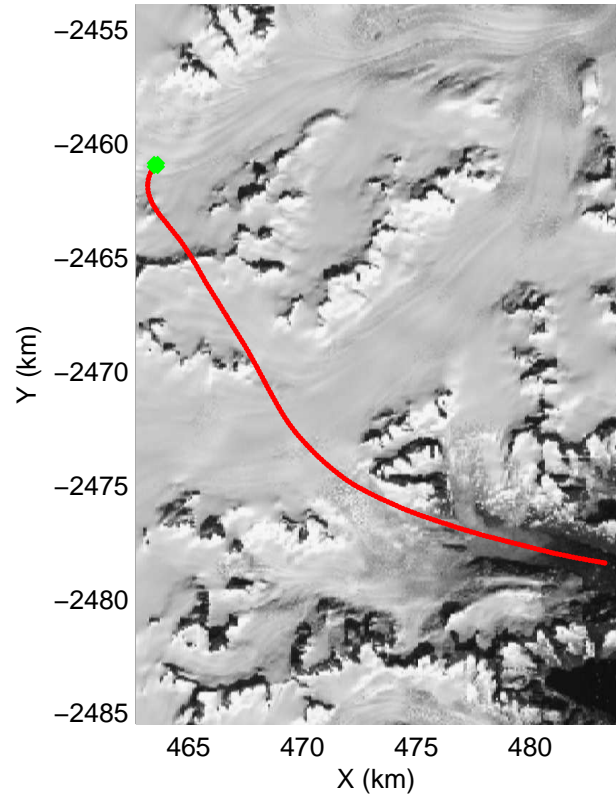

mcrds 2008_Greenland_TO: "Southeast Greenland" 20080731_02_001: 13:21:51.5 to 13:30:35.4 GPS

mcrds 2008_Greenland_TO: "Southeast Greenland" 20080731_02_001: 13:21:51.5 to 13:30:35.4 GPS

Polar Stereograph 70N/-45E

mcrds 2008_Greenland_TO: "Southeast Greenland" 20080731_02_002: 13:30:36.5 to 13:36:15.6 GPS

mcrds 2008_Greenland_TO: "Southeast Greenland" 20080731_02_002: 13:30:36.5 to 13:36:15.6 GPS