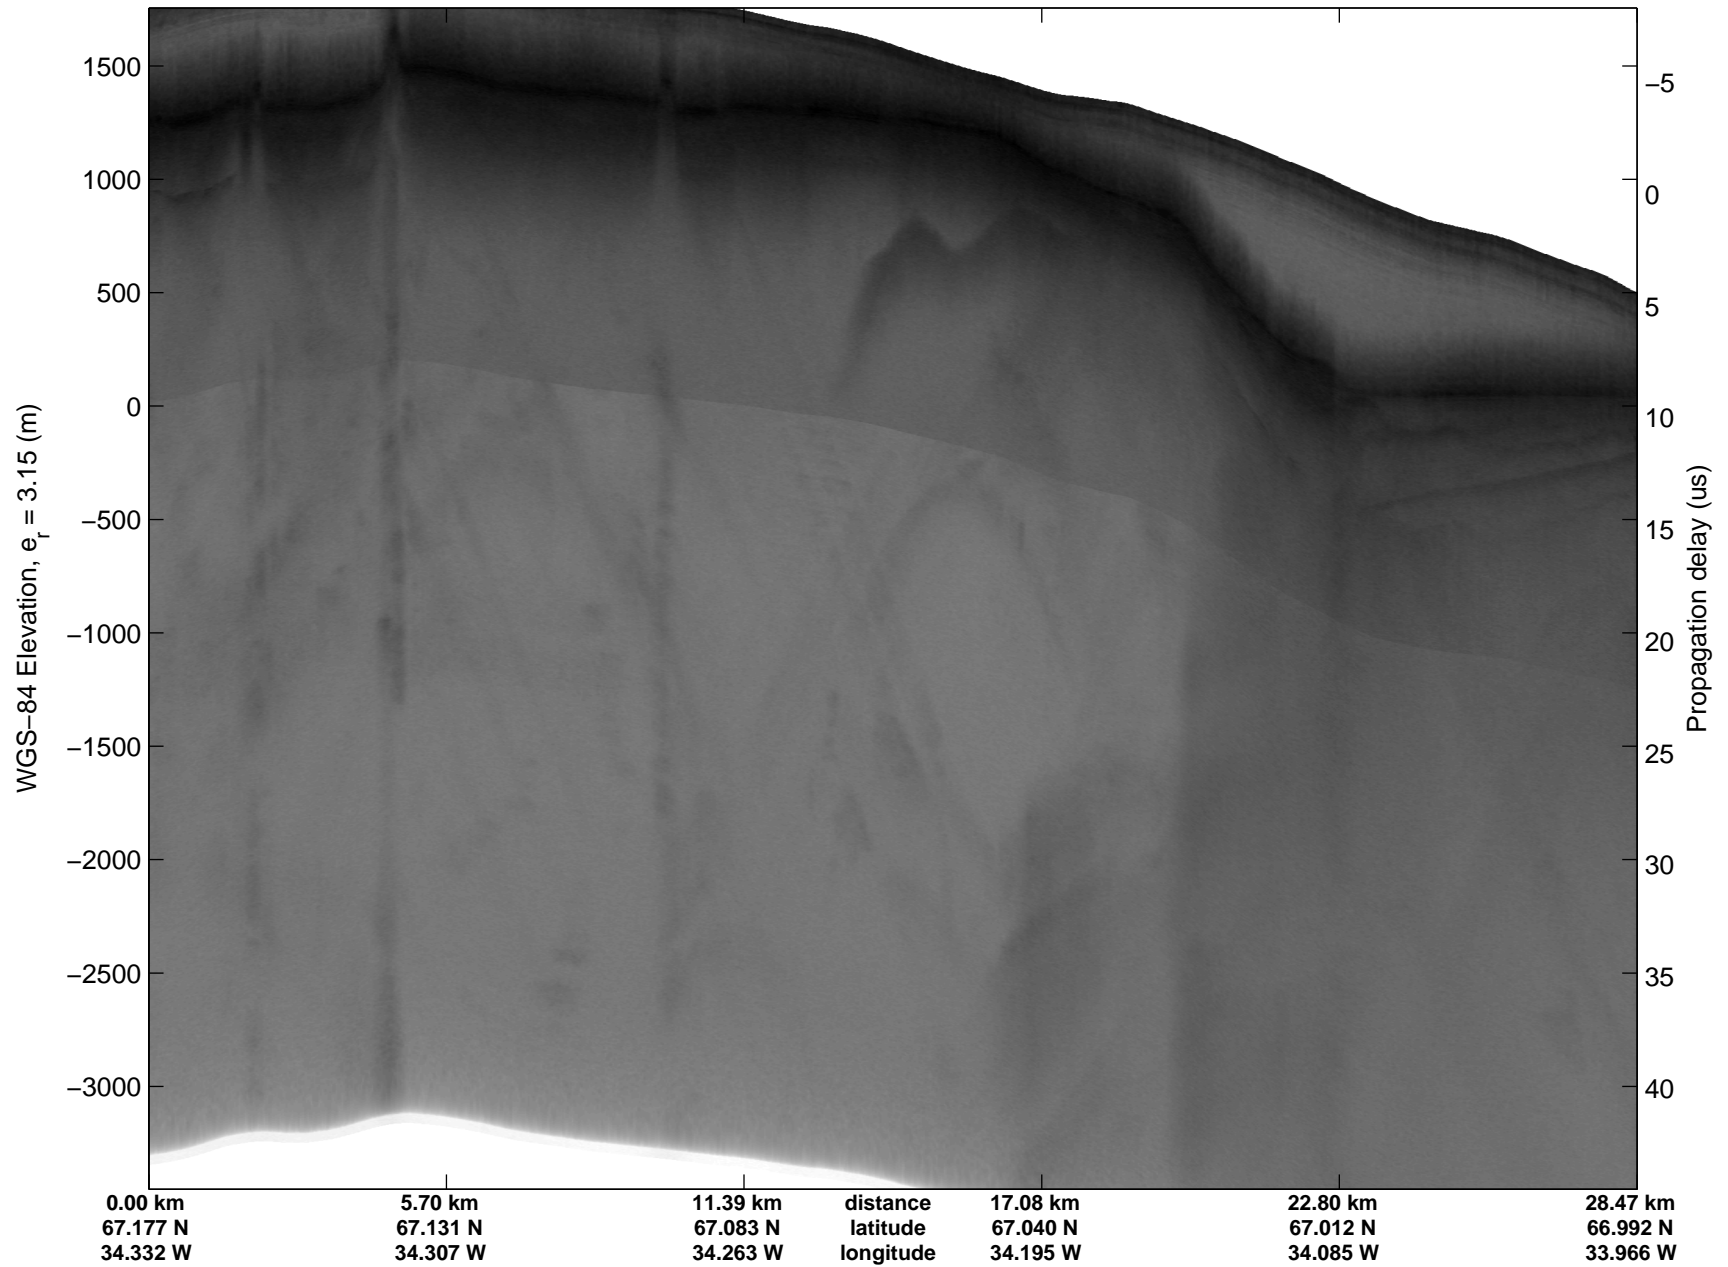

mcrds 2008_Greenland_TO: "Southeast Greenland" 20080731_02_001: 13:21:51.5 to 13:30:35.4 GPS

mcrds 2008_Greenland_TO: "Southeast Greenland" 20080731_02_001: 13:21:51.5 to 13:30:35.4 GPS

Polar Stereograph 70N/-45E

mcrds 2008_Greenland_TO: "Southeast Greenland" 20080731_02_002: 13:30:36.5 to 13:36:15.6 GPS

mcrds 2008_Greenland_TO: "Southeast Greenland" 20080731_02_002: 13:30:36.5 to 13:36:15.6 GPS