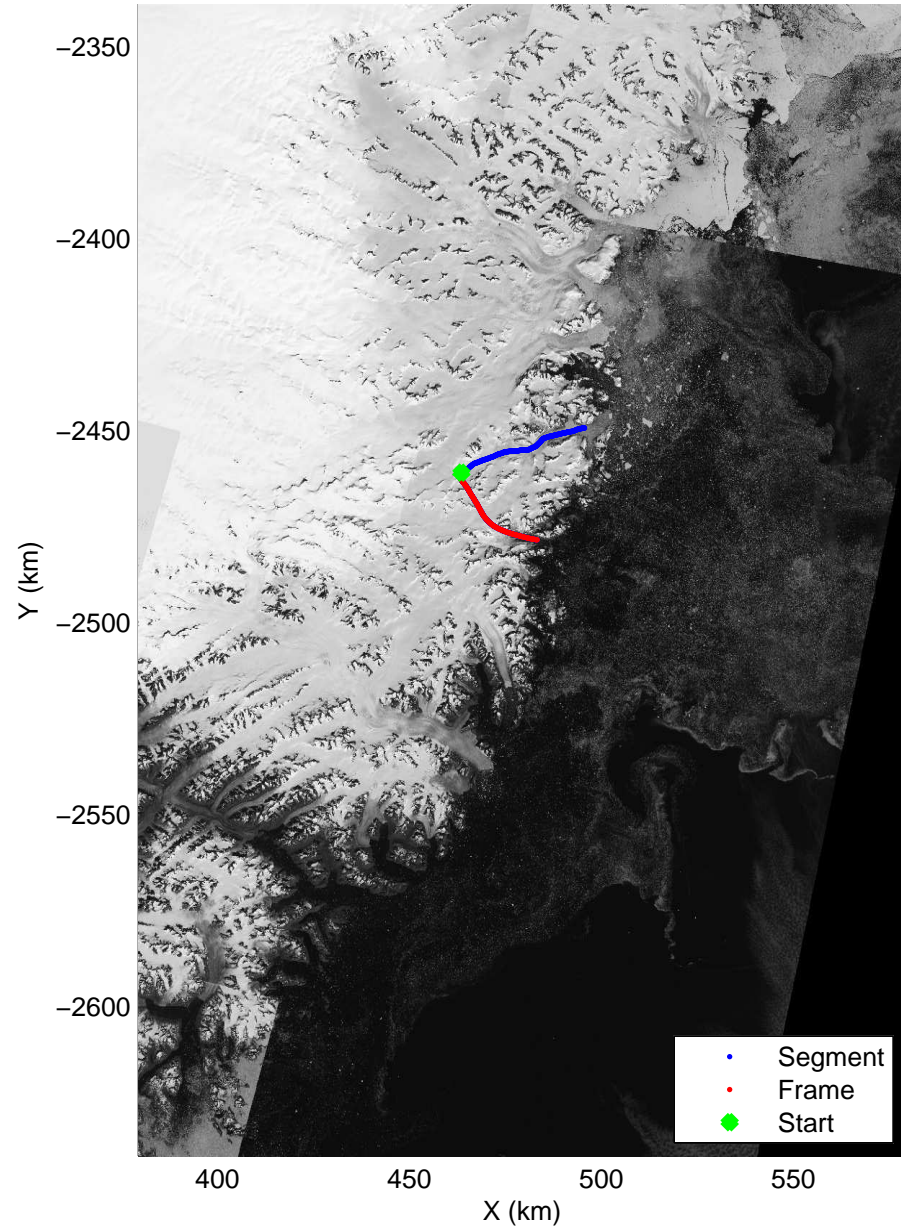

mcrds 2008_Greenland_TO: "Southeast Greenland" 20080731_02_001: 13:21:51.5 to 13:30:35.4 GPS

mcrds 2008_Greenland_TO: "Southeast Greenland" 20080731_02_001: 13:21:51.5 to 13:30:35.4 GPS

Polar Stereograph 70N/-45E

mcrds 2008_Greenland_TO: "Southeast Greenland" 20080731_02_002: 13:30:36.5 to 13:36:15.6 GPS

mcrds 2008_Greenland_TO: "Southeast Greenland" 20080731_02_002: 13:30:36.5 to 13:36:15.6 GPS