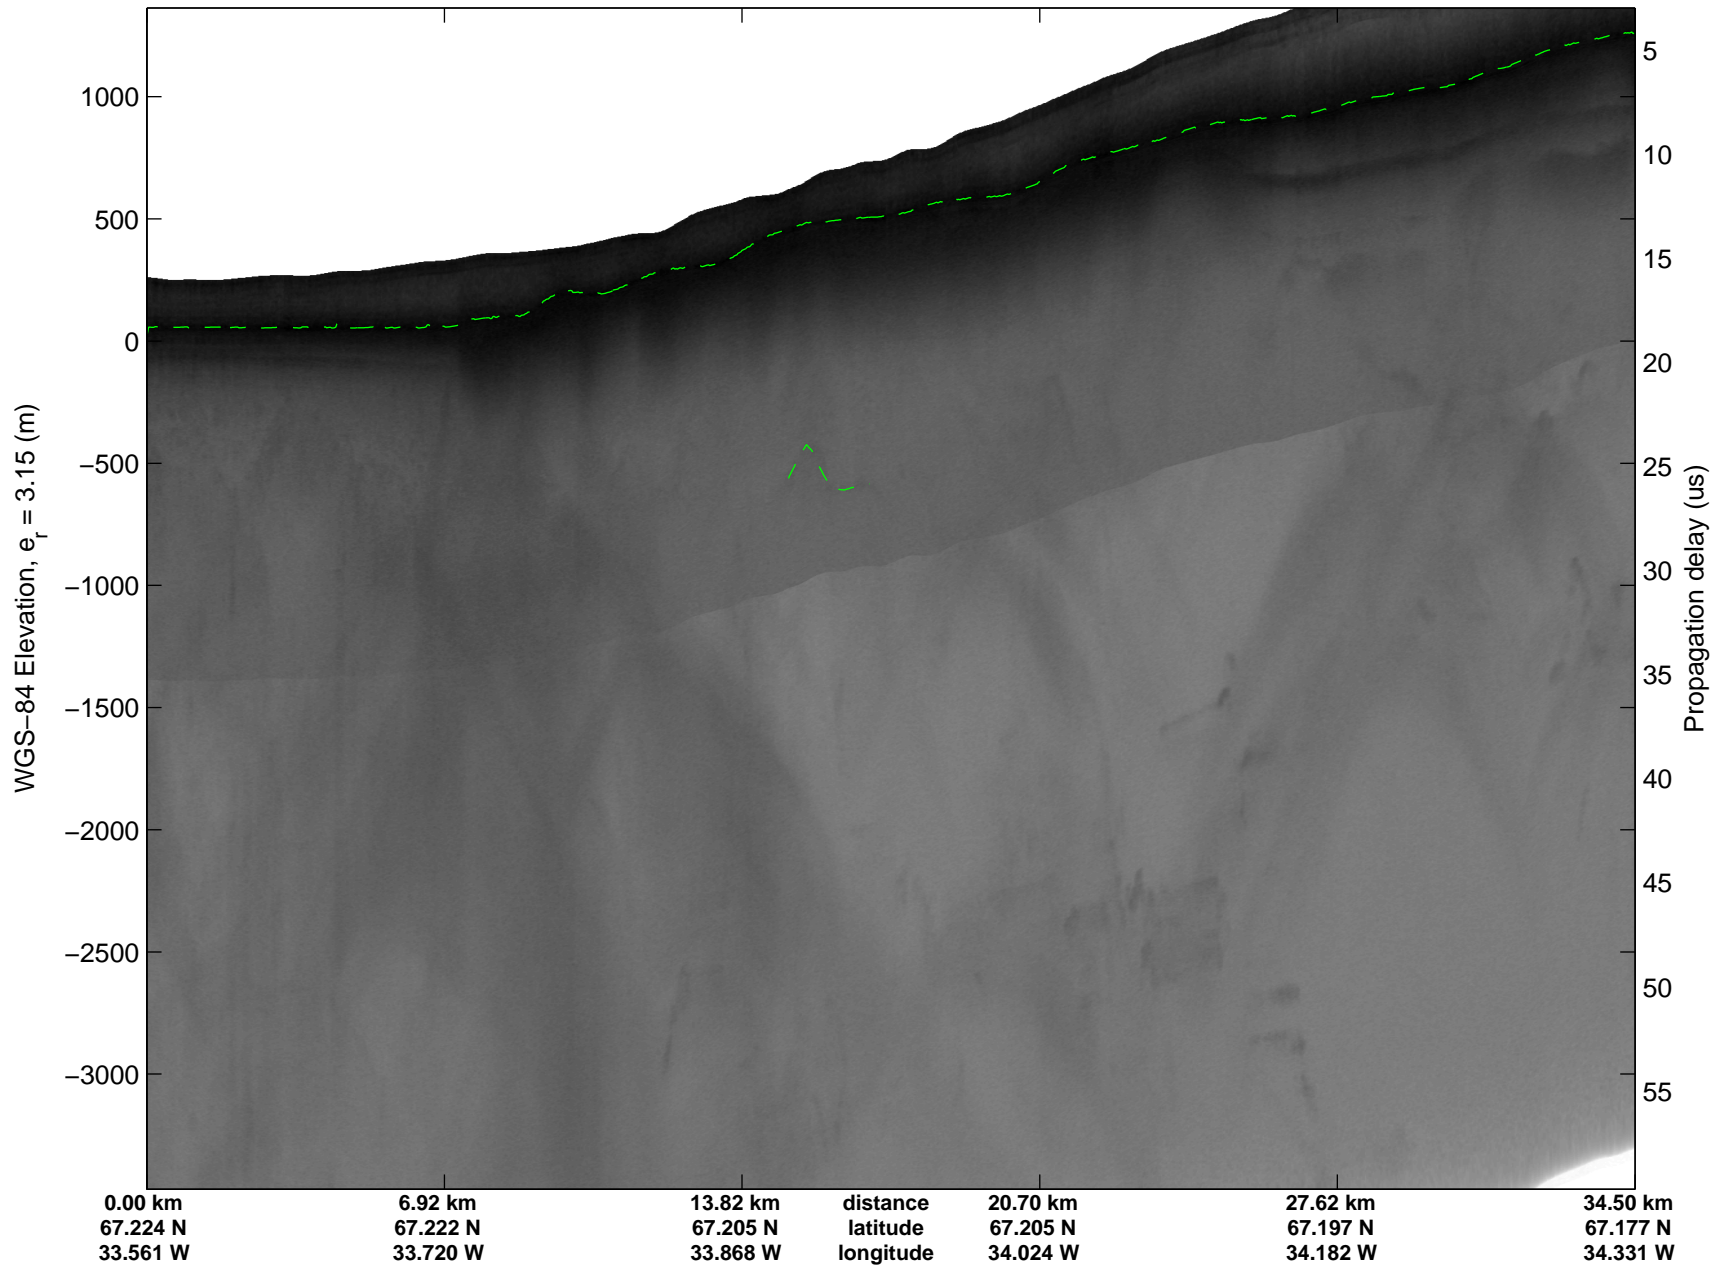

mcrds 2008_Greenland_TO: "Southeast Greenland" 20080731_02_001: 13:21:51.5 to 13:30:35.4 GPS

mcrds 2008_Greenland_TO: "Southeast Greenland" 20080731_02_001: 13:21:51.5 to 13:30:35.4 GPS

Polar Stereograph 70N/-45E

mcrds 2008_Greenland_TO: "Southeast Greenland" 20080731_02_002: 13:30:36.5 to 13:36:15.6 GPS

mcrds 2008_Greenland_TO: "Southeast Greenland" 20080731_02_002: 13:30:36.5 to 13:36:15.6 GPS