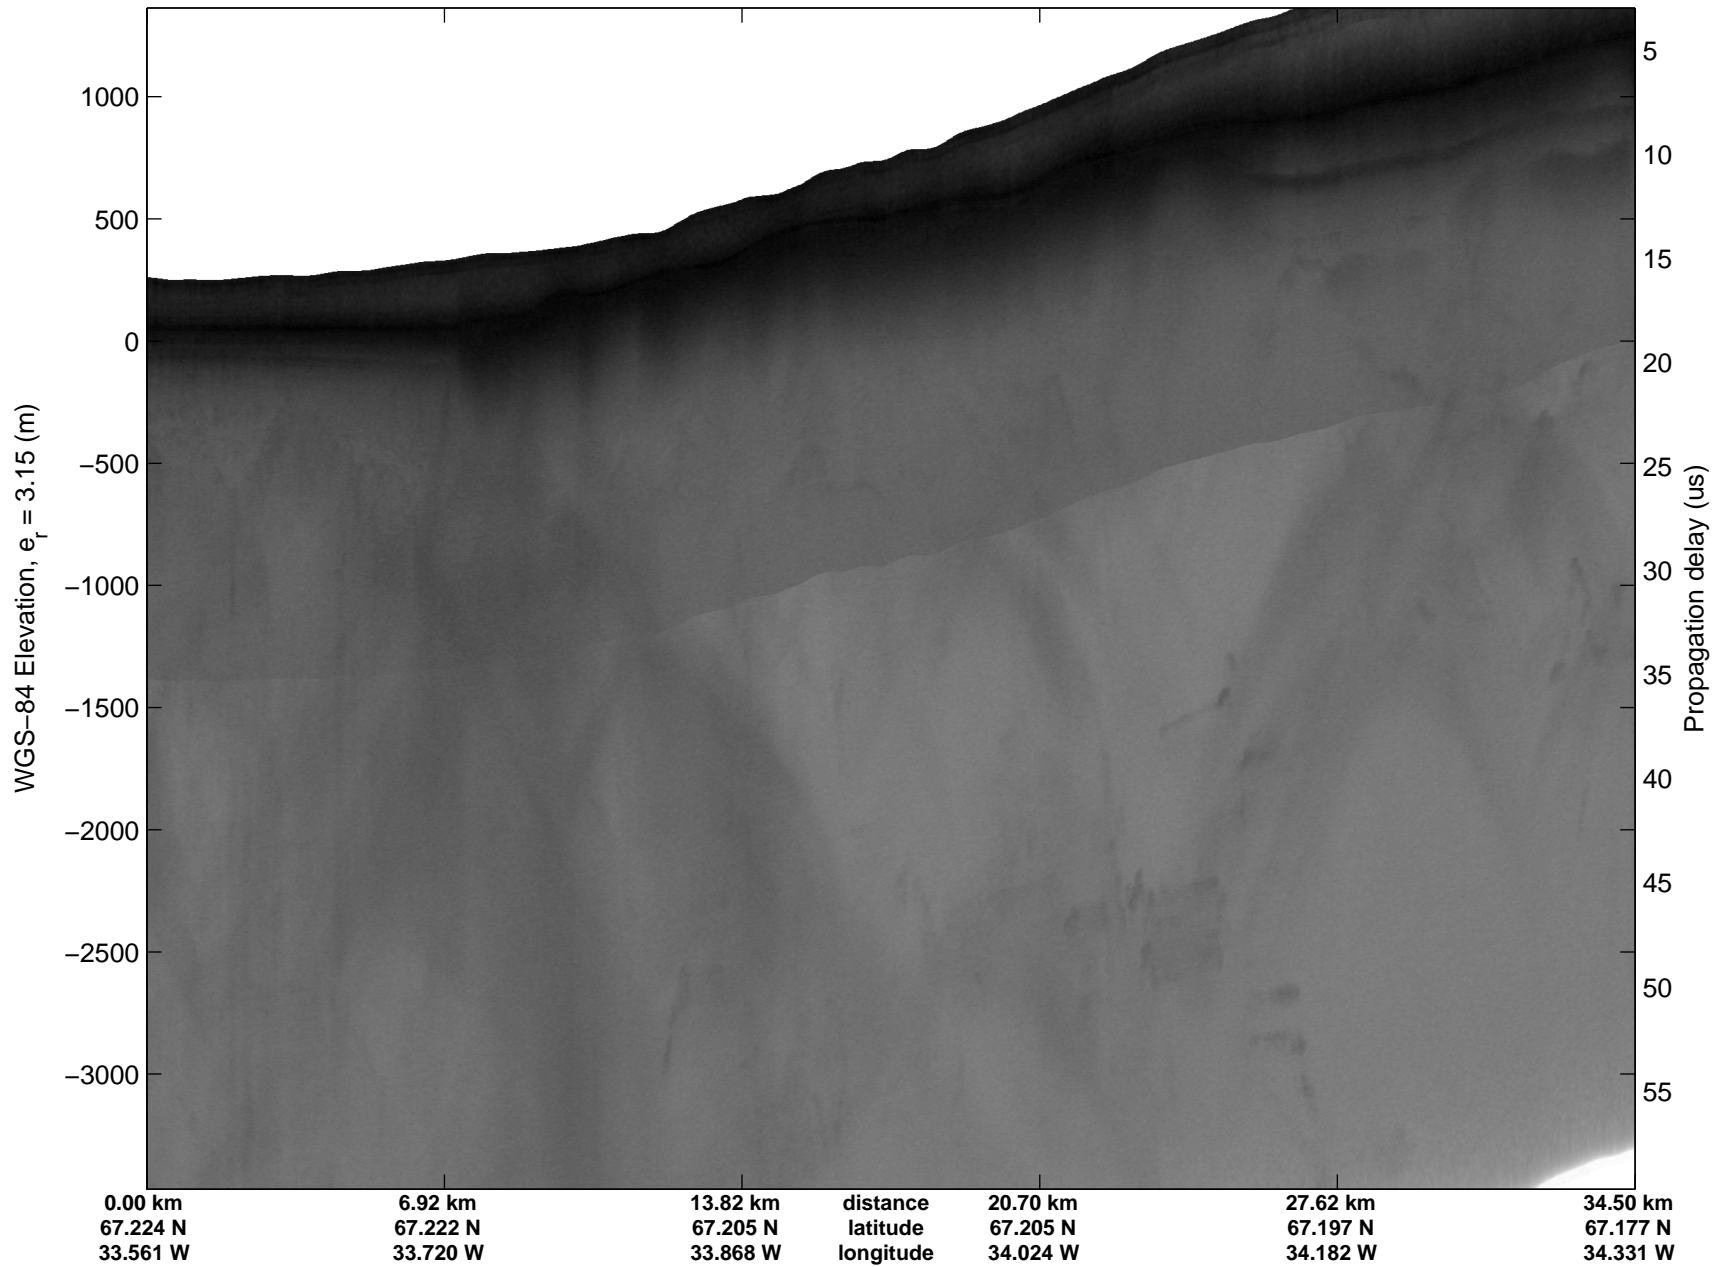

mcrds 2008_Greenland_TO: "Southeast Greenland" 20080731_02_001: 13:21:51.5 to 13:30:35.4 GPS

mcrds 2008_Greenland_TO: "Southeast Greenland" 20080731_02_001: 13:21:51.5 to 13:30:35.4 GPS

Polar Stereograph 70N/-45E

mcrds 2008_Greenland_TO: "Southeast Greenland" 20080731_02_002: 13:30:36.5 to 13:36:15.6 GPS

mcrds 2008_Greenland_TO: "Southeast Greenland" 20080731_02_002: 13:30:36.5 to 13:36:15.6 GPS