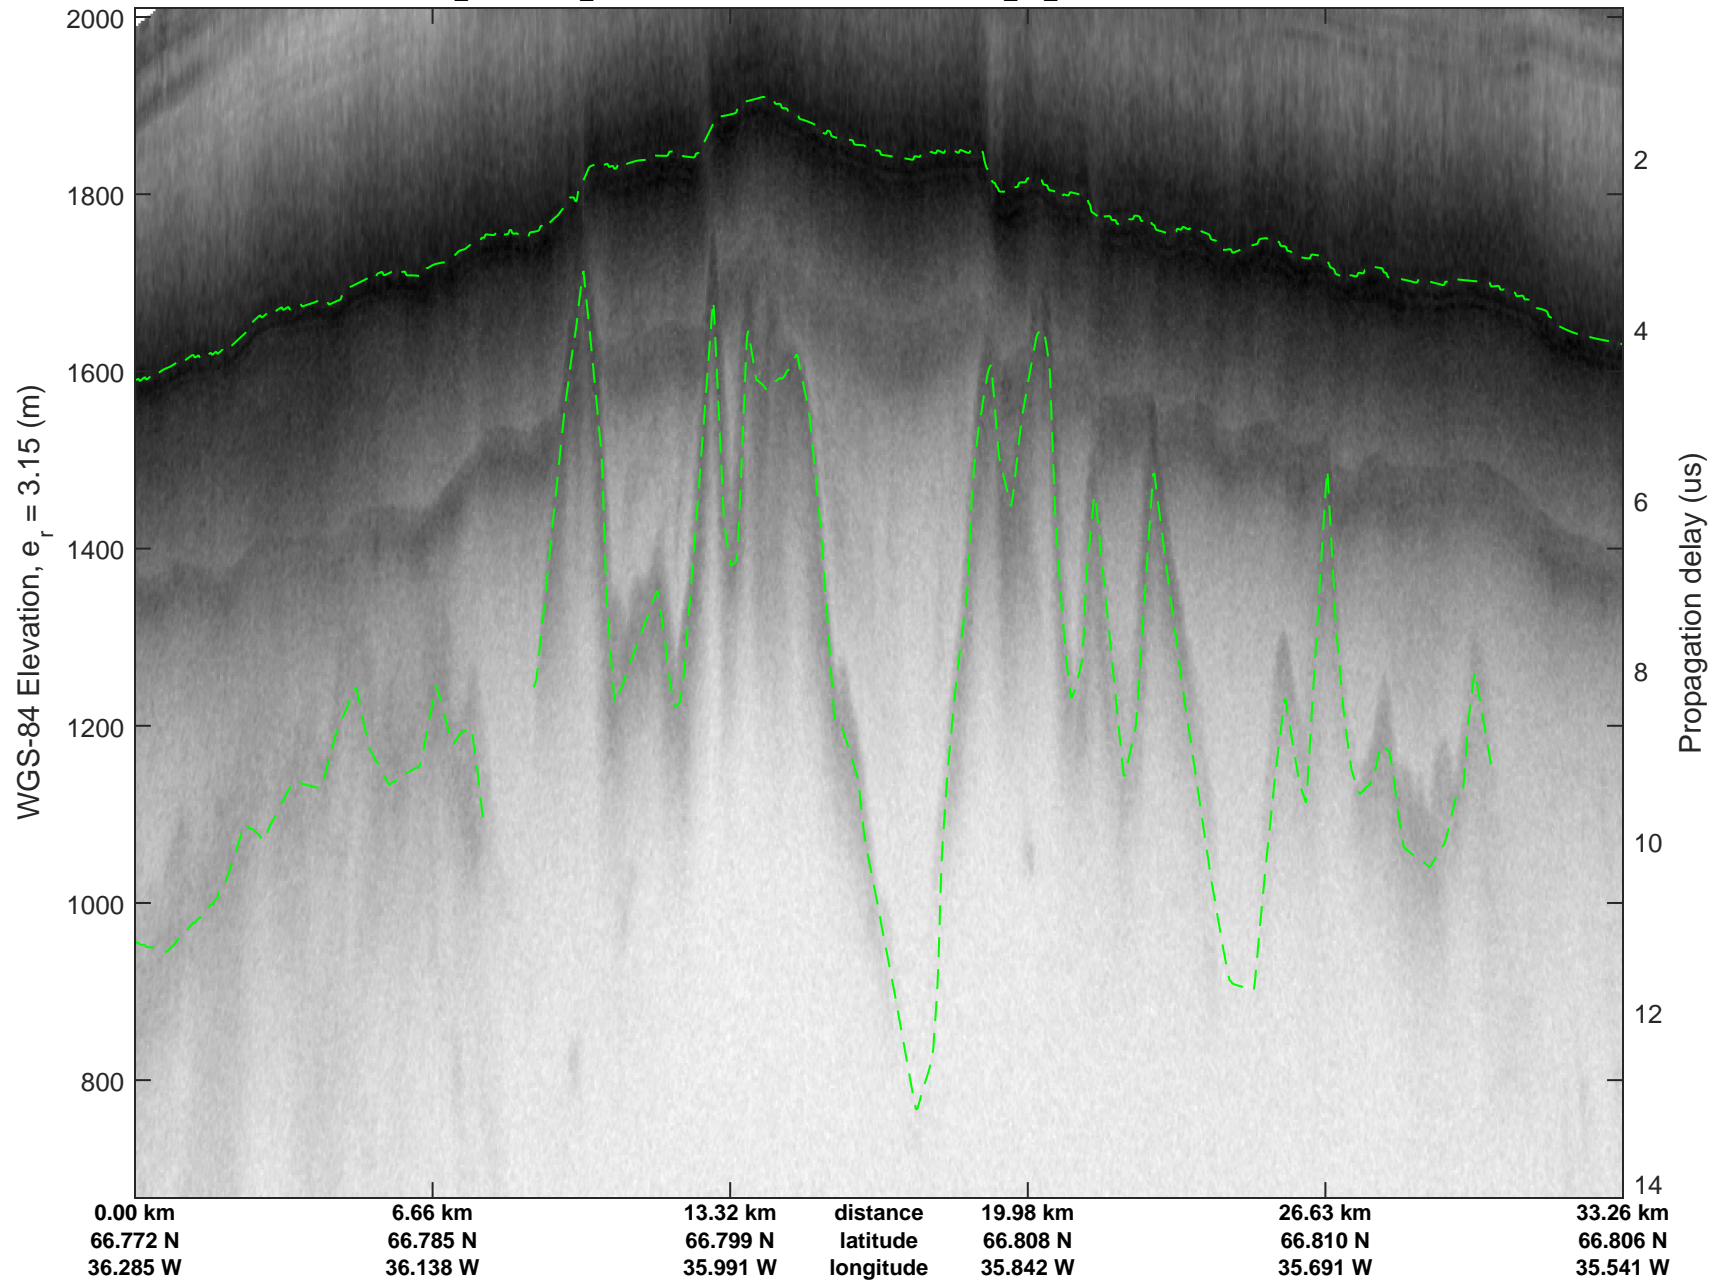

mcrds 2008_Greenland_TO: "Southeast Greenland" 20080731_01_008: 12:27:32.7 to 12:29:56.5 GPS

Southeast Greenland
20080731_01_009
Polar Stereograph 70N/-45E

mcrds 2008_Greenland_TO: "Southeast Greenland" 20080731_01_009: 12:29:57.4 to 12:33:38.8 GPS

mcrds 2008_Greenland_TO: "Southeast Greenland" 20080731_01_009: 12:29:57.4 to 12:33:38.8 GPS

Southeast Greenland
20080731_01_010
Polar Stereograph 70N/-45E

mcrds 2008_Greenland_TO: "Southeast Greenland" 20080731_01_010: 12:33:40.0 to 12:41:10.1 GPS

mcrds 2008_Greenland_TO: "Southeast Greenland" 20080731_01_010: 12:33:40.0 to 12:41:10.1 GPS

Southeast Greenland
20080731_01_011
Polar Stereograph 70N/-45E

mcrds 2008_Greenland_TO: "Southeast Greenland" 20080731_01_011: 12:41:10.9 to 12:46:02.2 GPS

mcrds 2008_Greenland_TO: "Southeast Greenland" 20080731_01_011: 12:41:10.9 to 12:46:02.2 GPS

Southeast Greenland
20080731_01_012
Polar Stereograph 70N/-45E

mcrds 2008_Greenland_TO: "Southeast Greenland" 20080731_01_012: 12:46:03.1 to 12:55:15.9 GPS