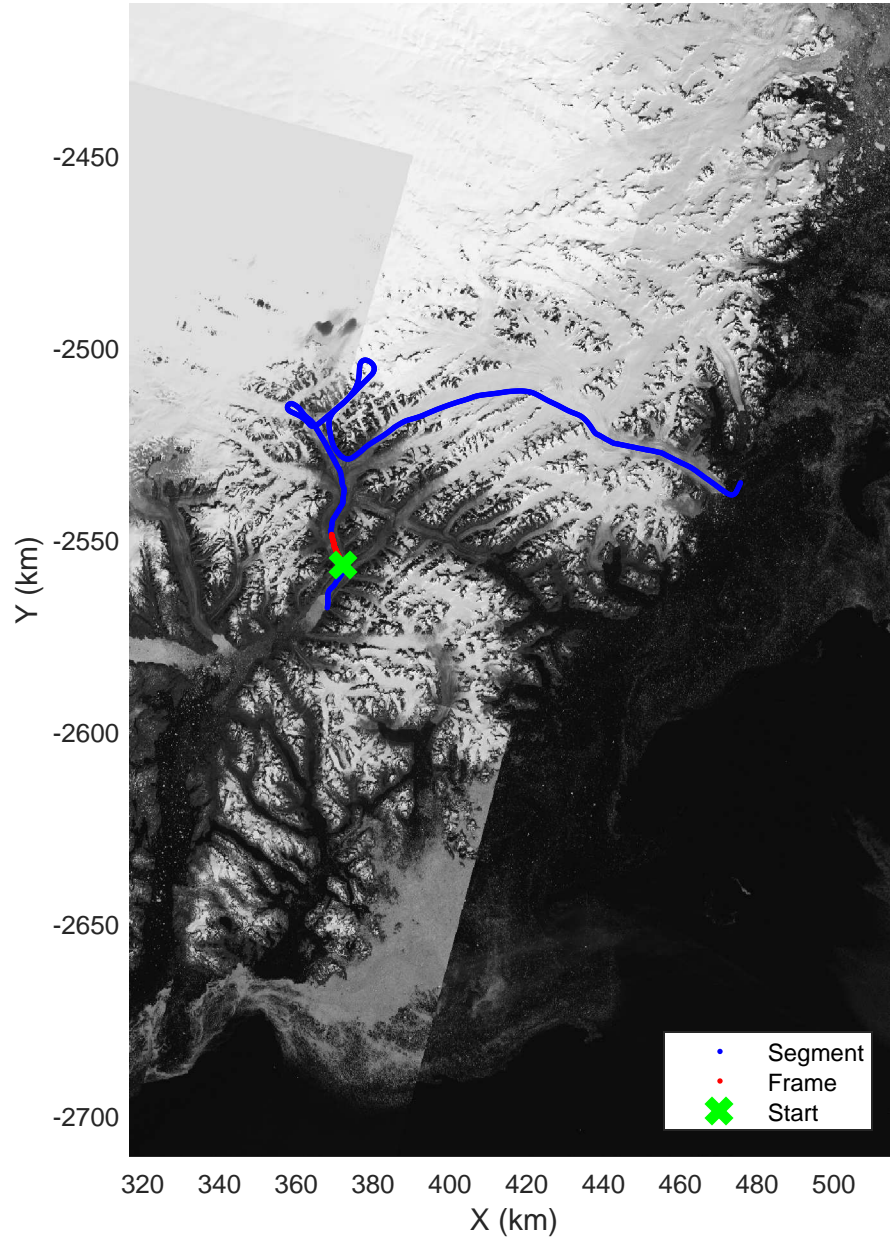

mcrds 2008_Greenland_TO: "Southeast Greenland" 20080731_01_001: 11:59:47.4 to 12:02:32.7 GPS

mcrds 2008_Greenland_TO: "Southeast Greenland" 20080731_01_001: 11:59:47.4 to 12:02:32.7 GPS

Southeast Greenland
20080731_01_002
Polar Stereograph 70N/-45E

mcrds 2008_Greenland_TO: "Southeast Greenland" 20080731_01_002: 12:02:33.8 to 12:04:55.8 GPS

mcrds 2008_Greenland_TO: "Southeast Greenland" 20080731_01_002: 12:02:33.8 to 12:04:55.8 GPS

Southeast Greenland
20080731_01_003
Polar Stereograph 70N/-45E

mcrds 2008_Greenland_TO: "Southeast Greenland" 20080731_01_003: 12:04:57.1 to 12:09:12.5 GPS

mcrds 2008_Greenland_TO: "Southeast Greenland" 20080731_01_003: 12:04:57.1 to 12:09:12.5 GPS

Southeast Greenland
20080731_01_004
Polar Stereograph 70N/-45E

mcrds 2008_Greenland_TO: "Southeast Greenland" 20080731_01_012: 12:46:03.1 to 12:55:15.9 GPS