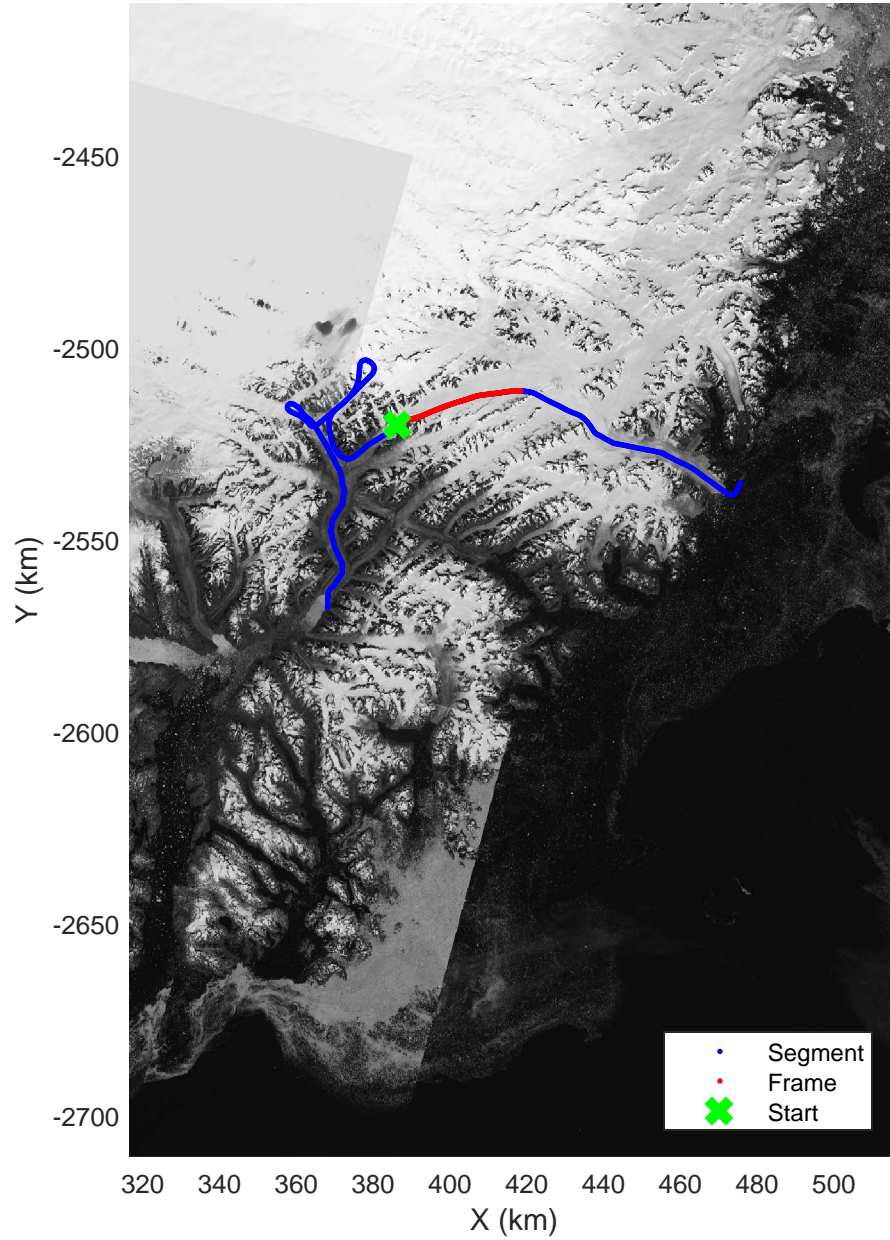

mcrds 2008_Greenland_TO: "Southeast Greenland" 20080731_01_007: 12:23:27.0 to 12:27:31.9 GPS

Southeast Greenland
20080731_01_008
Polar Stereograph 70N/-45E

mcrds 2008_Greenland_TO: "Southeast Greenland" 20080731_01_008: 12:27:32.7 to 12:29:56.5 GPS

mcrds 2008_Greenland_TO: "Southeast Greenland" 20080731_01_008: 12:27:32.7 to 12:29:56.5 GPS

Southeast Greenland
20080731_01_009
Polar Stereograph 70N/-45E

mcrds 2008_Greenland_TO: "Southeast Greenland" 20080731_01_009: 12:29:57.4 to 12:33:38.8 GPS

mcrds 2008_Greenland_TO: "Southeast Greenland" 20080731_01_009: 12:29:57.4 to 12:33:38.8 GPS

Southeast Greenland
20080731_01_010
Polar Stereograph 70N/-45E

mcrds 2008_Greenland_TO: "Southeast Greenland" 20080731_01_010: 12:33:40.0 to 12:41:10.1 GPS

mcrds 2008_Greenland_TO: "Southeast Greenland" 20080731_01_010: 12:33:40.0 to 12:41:10.1 GPS

Southeast Greenland
20080731_01_011
Polar Stereograph 70N/-45E

mcrds 2008_Greenland_TO: "Southeast Greenland" 20080731_01_011: 12:41:10.9 to 12:46:02.2 GPS