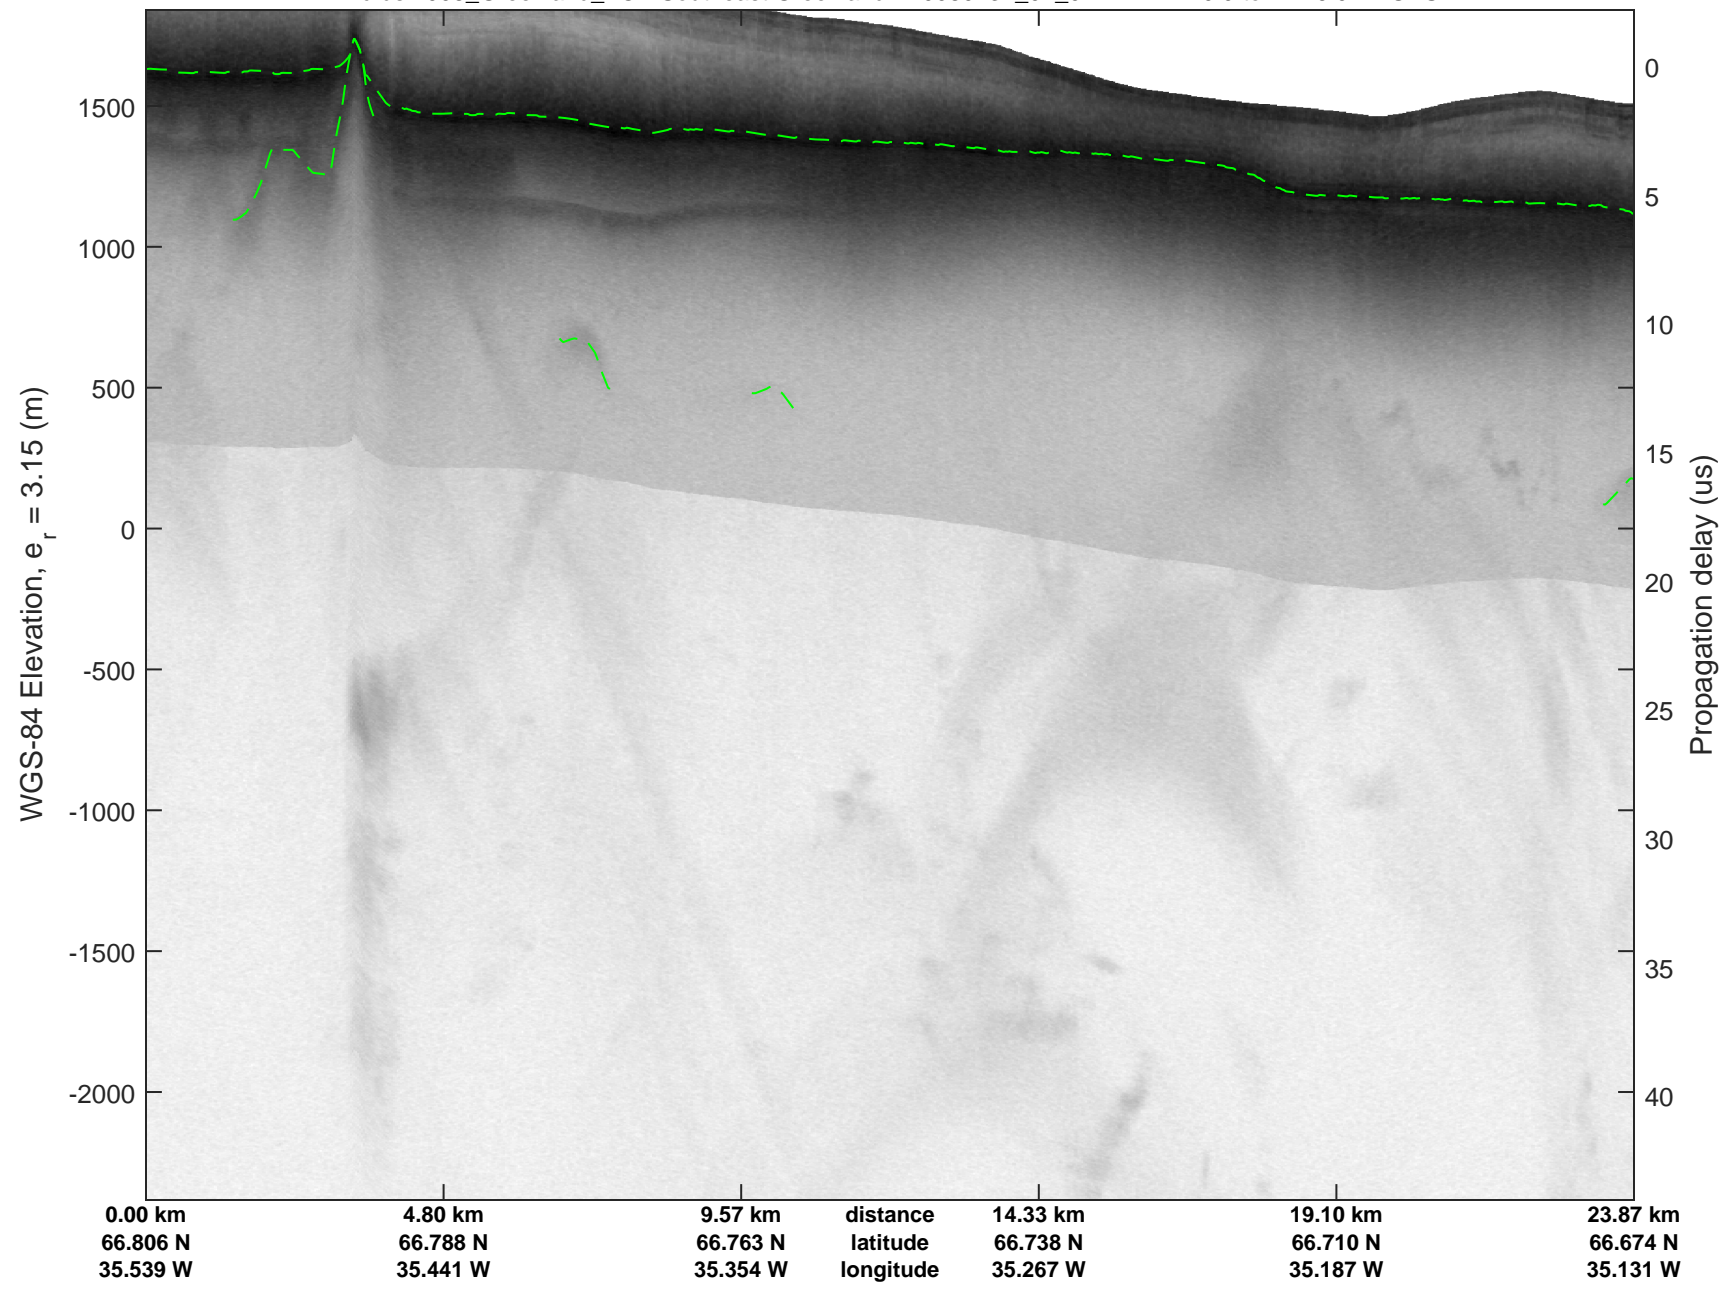

mcrds 2008_Greenland_TO: "Southeast Greenland" 20080731_01_009: 12:29:57.4 to 12:33:38.8 GPS

Southeast Greenland
20080731_01_010
Polar Stereograph 70N/-45E

mcrds 2008_Greenland_TO: "Southeast Greenland" 20080731_01_010: 12:33:40.0 to 12:41:10.1 GPS

mcrds 2008_Greenland_TO: "Southeast Greenland" 20080731_01_010: 12:33:40.0 to 12:41:10.1 GPS

Southeast Greenland
20080731_01_011
Polar Stereograph 70N/-45E

mcrds 2008_Greenland_TO: "Southeast Greenland" 20080731_01_011: 12:41:10.9 to 12:46:02.2 GPS

mcrds 2008_Greenland_TO: "Southeast Greenland" 20080731_01_011: 12:41:10.9 to 12:46:02.2 GPS

Southeast Greenland
20080731_01_012
Polar Stereograph 70N/-45E

mcrds 2008_Greenland_TO: "Southeast Greenland" 20080731_01_012: 12:46:03.1 to 12:55:15.9 GPS

mcrds 2008_Greenland_TO: "Southeast Greenland" 20080731_01_012: 12:46:03.1 to 12:55:15.9 GPS