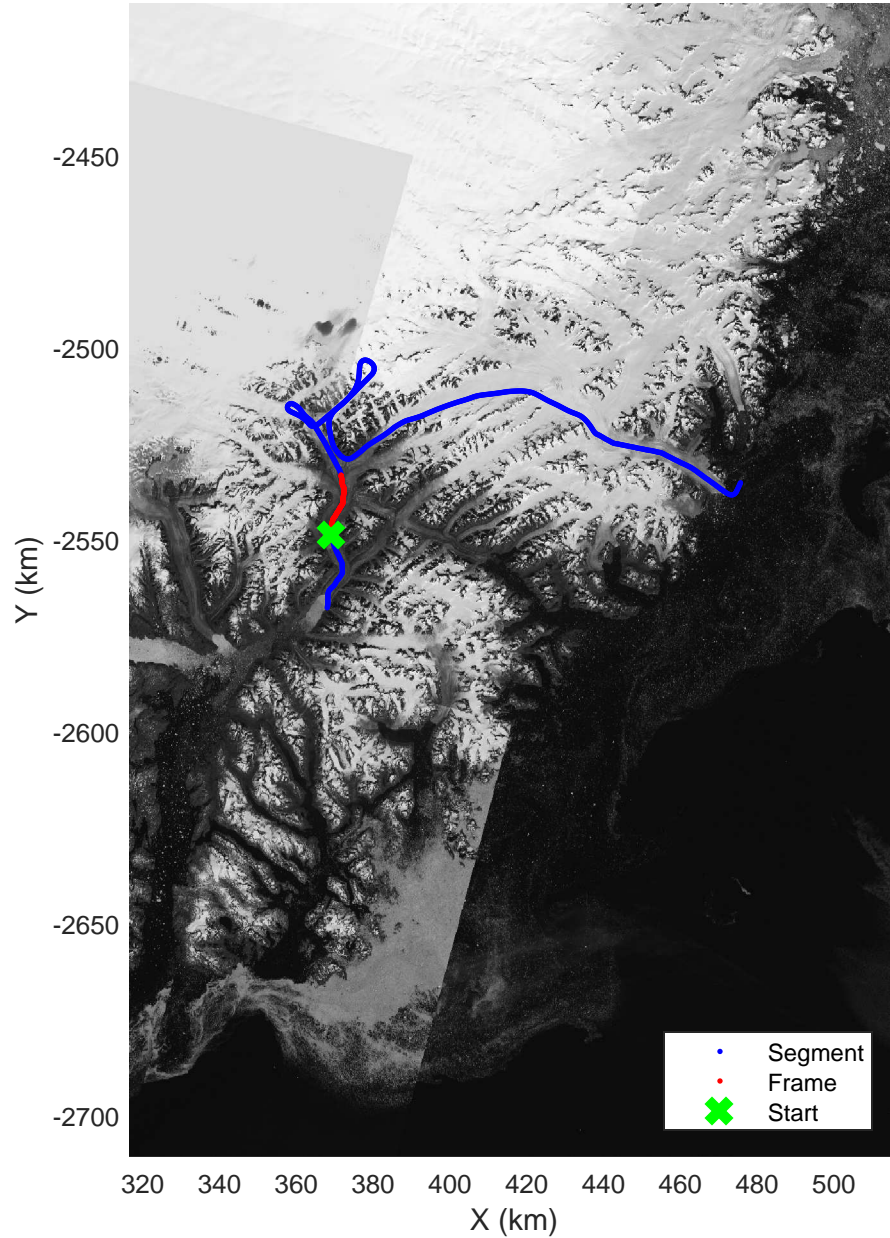

mcrds 2008_Greenland_TO: "Southeast Greenland" 20080731_01_001: 11:59:47.4 to 12:02:32.7 GPS

mcrds 2008_Greenland_TO: "Southeast Greenland" 20080731_01_001: 11:59:47.4 to 12:02:32.7 GPS

Southeast Greenland
20080731_01_002
Polar Stereograph 70N/-45E

mcrds 2008_Greenland_TO: "Southeast Greenland" 20080731_01_002: 12:02:33.8 to 12:04:55.8 GPS

mcrds 2008_Greenland_TO: "Southeast Greenland" 20080731_01_002: 12:02:33.8 to 12:04:55.8 GPS

Southeast Greenland
20080731_01_003
Polar Stereograph 70N/-45E

mcrds 2008_Greenland_TO: "Southeast Greenland" 20080731_01_003: 12:04:57.1 to 12:09:12.5 GPS

mcrds 2008_Greenland_TO: "Southeast Greenland" 20080731_01_003: 12:04:57.1 to 12:09:12.5 GPS

Southeast Greenland
20080731_01_004
Polar Stereograph 70N/-45E

mcrds 2008_Greenland_TO: "Southeast Greenland" 20080731_01_012: 12:46:03.1 to 12:55:15.9 GPS