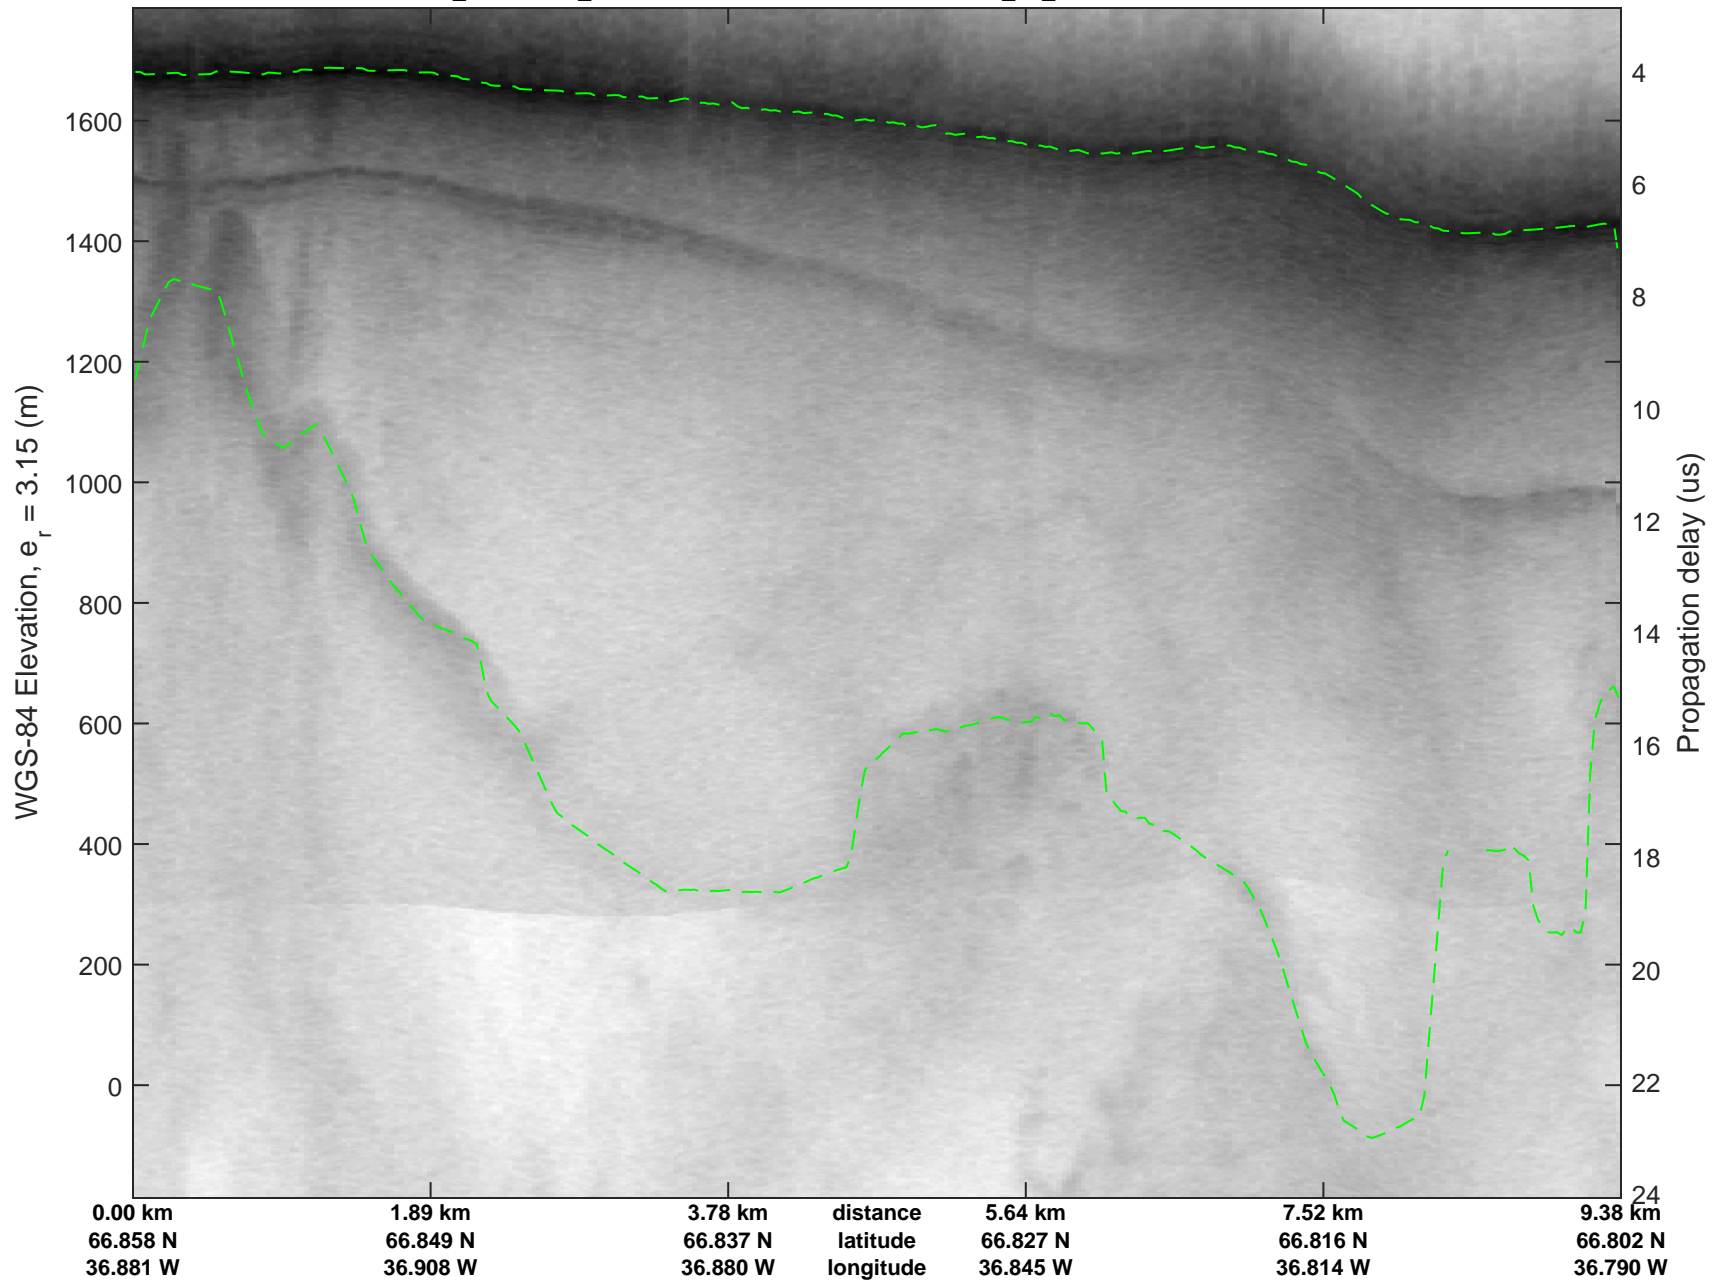

mcrds 2008_Greenland_TO: "Southeast Greenland" 20080731_01_004: 12:09:13.7 to 12:14:37.9 GPS

mcrds 2008_Greenland_TO: "Southeast Greenland" 20080731_01_004: 12:09:13.7 to 12:14:37.9 GPS

Southeast Greenland
20080731_01_005
Polar Stereograph 70N/-45E

mcrds 2008_Greenland_TO: "Southeast Greenland" 20080731_01_005: 12:14:39.1 to 12:17:06.6 GPS

mcrds 2008_Greenland_TO: "Southeast Greenland" 20080731_01_005: 12:14:39.1 to 12:17:06.6 GPS

Southeast Greenland
20080731_01_006
Polar Stereograph 70N/-45E