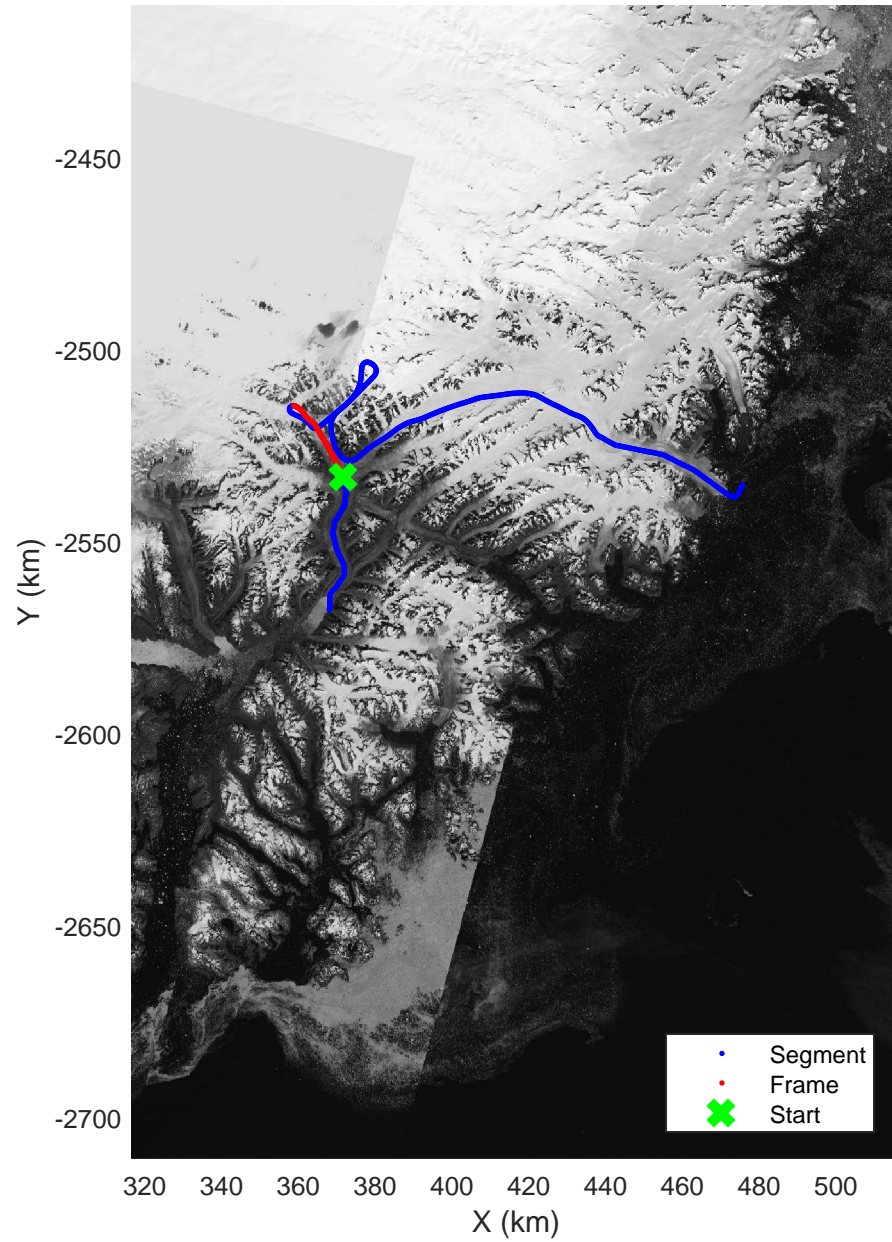

mcrds 2008_Greenland_TO: "Southeast Greenland" 20080731_01_002: 12:02:33.8 to 12:04:55.8 GPS

mcrds 2008_Greenland_TO: "Southeast Greenland" 20080731_01_002: 12:02:33.8 to 12:04:55.8 GPS

Southeast Greenland
20080731_01_003
Polar Stereograph 70N/-45E

mcrds 2008_Greenland_TO: "Southeast Greenland" 20080731_01_003: 12:04:57.1 to 12:09:12.5 GPS

mcrds 2008_Greenland_TO: "Southeast Greenland" 20080731_01_003: 12:04:57.1 to 12:09:12.5 GPS

Southeast Greenland
20080731_01_004
Polar Stereograph 70N/-45E

mcrds 2008_Greenland_TO: "Southeast Greenland" 20080731_01_004: 12:09:13.7 to 12:14:37.9 GPS

mcrds 2008_Greenland_TO: "Southeast Greenland" 20080731_01_004: 12:09:13.7 to 12:14:37.9 GPS

Southeast Greenland
20080731_01_005
Polar Stereograph 70N/-45E

mcrds 2008_Greenland_TO: "Southeast Greenland" 20080731_01_005: 12:14:39.1 to 12:17:06.6 GPS

mcrds 2008_Greenland_TO: "Southeast Greenland" 20080731_01_005: 12:14:39.1 to 12:17:06.6 GPS

Southeast Greenland
20080731_01_006
Polar Stereograph 70N/-45E