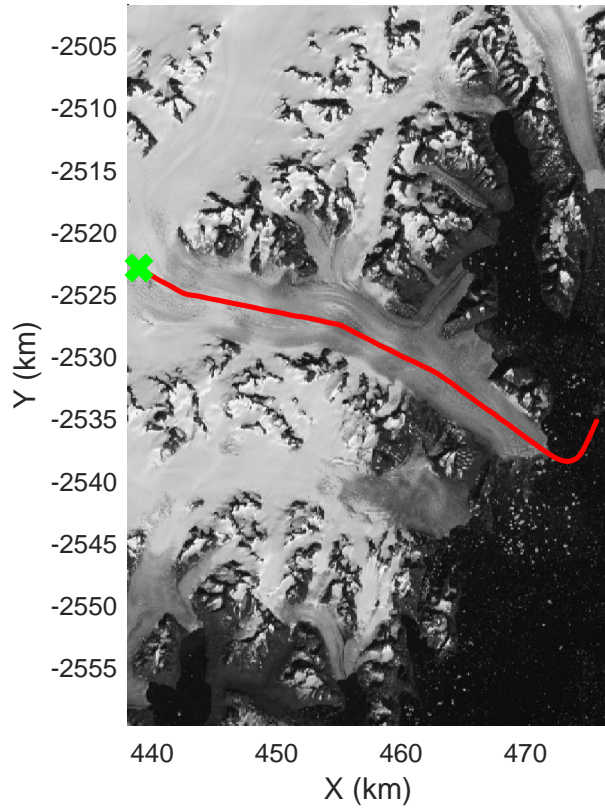

mcrds 2008_Greenland_TO: "Southeast Greenland" 20080731_01_009: 12:29:57.4 to 12:33:38.8 GPS

Southeast Greenland
20080731_01_010
Polar Stereograph 70N/-45E

mcrds 2008_Greenland_TO: "Southeast Greenland" 20080731_01_010: 12:33:40.0 to 12:41:10.1 GPS

mcrds 2008_Greenland_TO: "Southeast Greenland" 20080731_01_010: 12:33:40.0 to 12:41:10.1 GPS

Southeast Greenland
20080731_01_011
Polar Stereograph 70N/-45E

mcrds 2008_Greenland_TO: "Southeast Greenland" 20080731_01_011: 12:41:10.9 to 12:46:02.2 GPS

mcrds 2008_Greenland_TO: "Southeast Greenland" 20080731_01_011: 12:41:10.9 to 12:46:02.2 GPS

Southeast Greenland
20080731_01_012
Polar Stereograph 70N/-45E

mcrds 2008_Greenland_TO: "Southeast Greenland" 20080731_01_012: 12:46:03.1 to 12:55:15.9 GPS