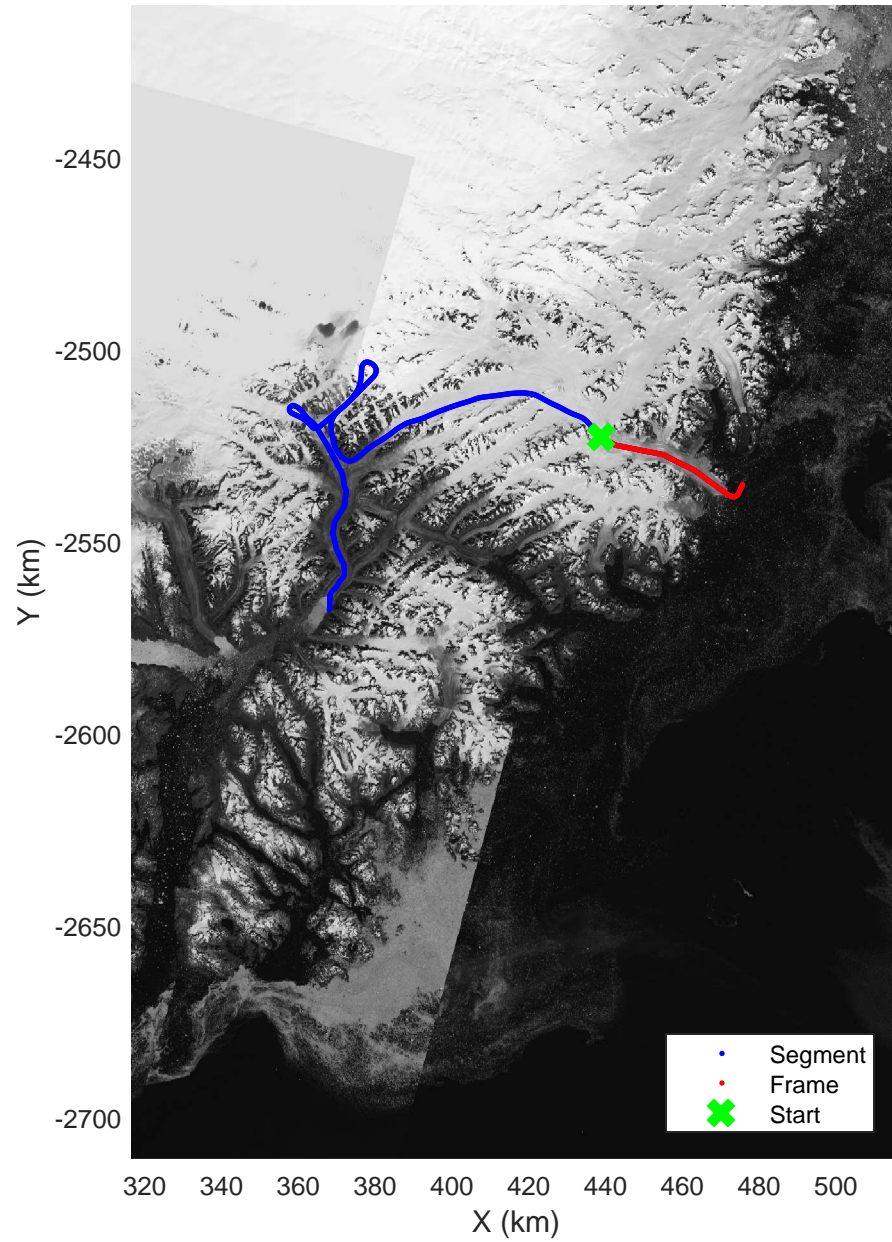

mcrds 2008_Greenland_TO: "Southeast Greenland" 20080731_01_008: 12:27:32.7 to 12:29:56.5 GPS

Southeast Greenland
20080731_01_009
Polar Stereograph 70N/-45E

mcrds 2008_Greenland_TO: "Southeast Greenland" 20080731_01_009: 12:29:57.4 to 12:33:38.8 GPS

mcrds 2008_Greenland_TO: "Southeast Greenland" 20080731_01_009: 12:29:57.4 to 12:33:38.8 GPS

Southeast Greenland
20080731_01_010
Polar Stereograph 70N/-45E

mcrds 2008_Greenland_TO: "Southeast Greenland" 20080731_01_010: 12:33:40.0 to 12:41:10.1 GPS

mcrds 2008_Greenland_TO: "Southeast Greenland" 20080731_01_010: 12:33:40.0 to 12:41:10.1 GPS

Southeast Greenland
20080731_01_011
Polar Stereograph 70N/-45E

mcrds 2008_Greenland_TO: "Southeast Greenland" 20080731_01_011: 12:41:10.9 to 12:46:02.2 GPS

mcrds 2008_Greenland_TO: "Southeast Greenland" 20080731_01_011: 12:41:10.9 to 12:46:02.2 GPS

Southeast Greenland
20080731_01_012
Polar Stereograph 70N/-45E

mcrds 2008_Greenland_TO: "Southeast Greenland" 20080731_01_012: 12:46:03.1 to 12:55:15.9 GPS