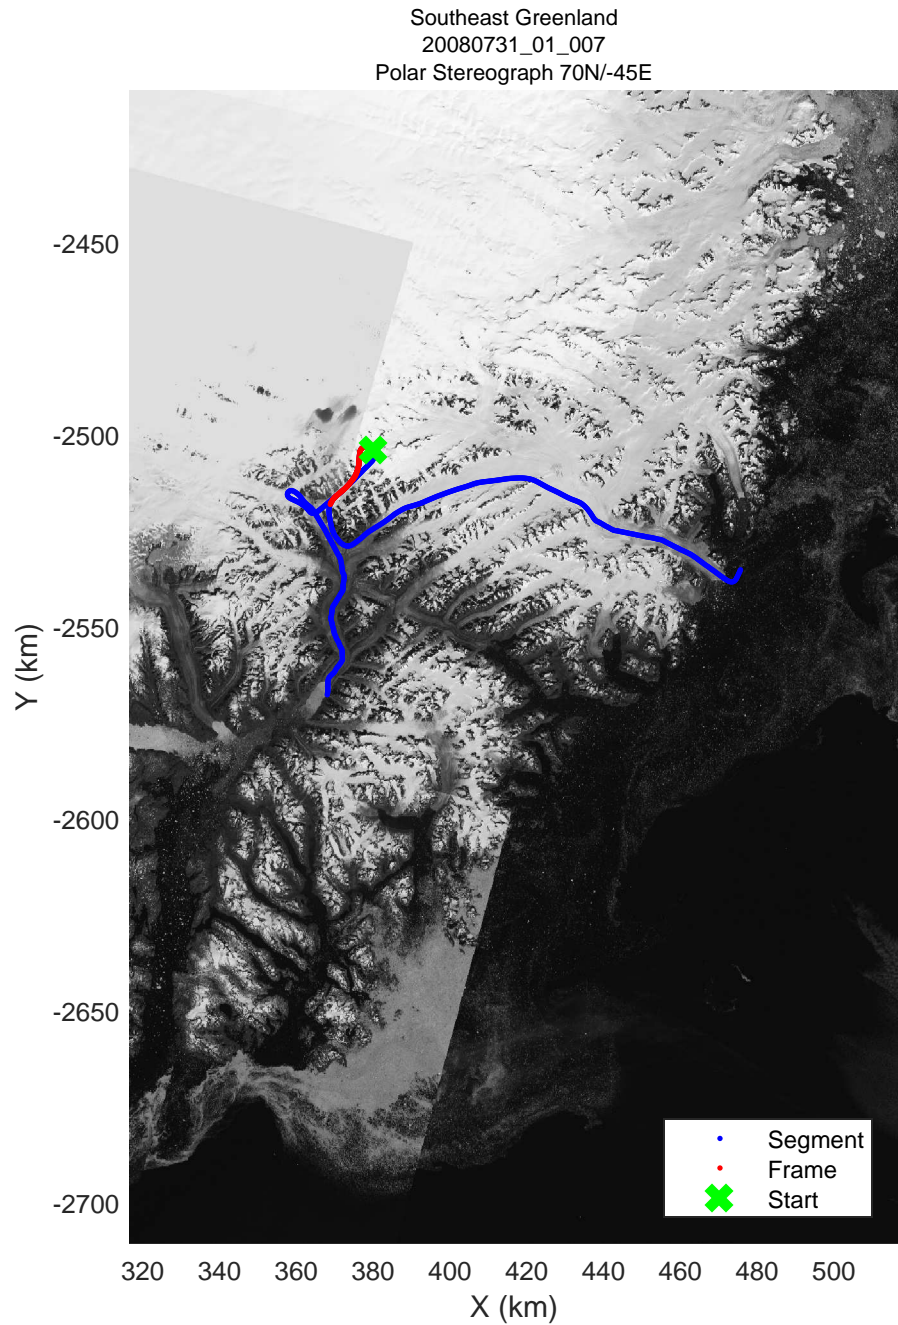

mcrds 2008_Greenland_TO: "Southeast Greenland" 20080731_01_004: 12:09:13.7 to 12:14:37.9 GPS

mcrds 2008_Greenland_TO: "Southeast Greenland" 20080731_01_004: 12:09:13.7 to 12:14:37.9 GPS

Southeast Greenland
20080731_01_005
Polar Stereograph 70N/-45E

mcrds 2008_Greenland_TO: "Southeast Greenland" 20080731_01_005: 12:14:39.1 to 12:17:06.6 GPS

mcrds 2008_Greenland_TO: "Southeast Greenland" 20080731_01_005: 12:14:39.1 to 12:17:06.6 GPS

Southeast Greenland
20080731_01_006
Polar Stereograph 70N/-45E

mcrds 2008_Greenland_TO: "Southeast Greenland" 20080731_01_006: 12:17:07.4 to 12:23:26.2 GPS

mcrds 2008_Greenland_TO: "Southeast Greenland" 20080731_01_006: 12:17:07.4 to 12:23:26.2 GPS

mcrds 2008_Greenland_TO: "Southeast Greenland" 20080731_01_007: 12:23:27.0 to 12:27:31.9 GPS

mcrds 2008_Greenland_TO: "Southeast Greenland" 20080731_01_007: 12:23:27.0 to 12:27:31.9 GPS

Southeast Greenland
20080731_01_008
Polar Stereograph 70N/-45E

mcrds 2008_Greenland_TO: "Southeast Greenland" 20080731_01_008: 12:27:32.7 to 12:29:56.5 GPS