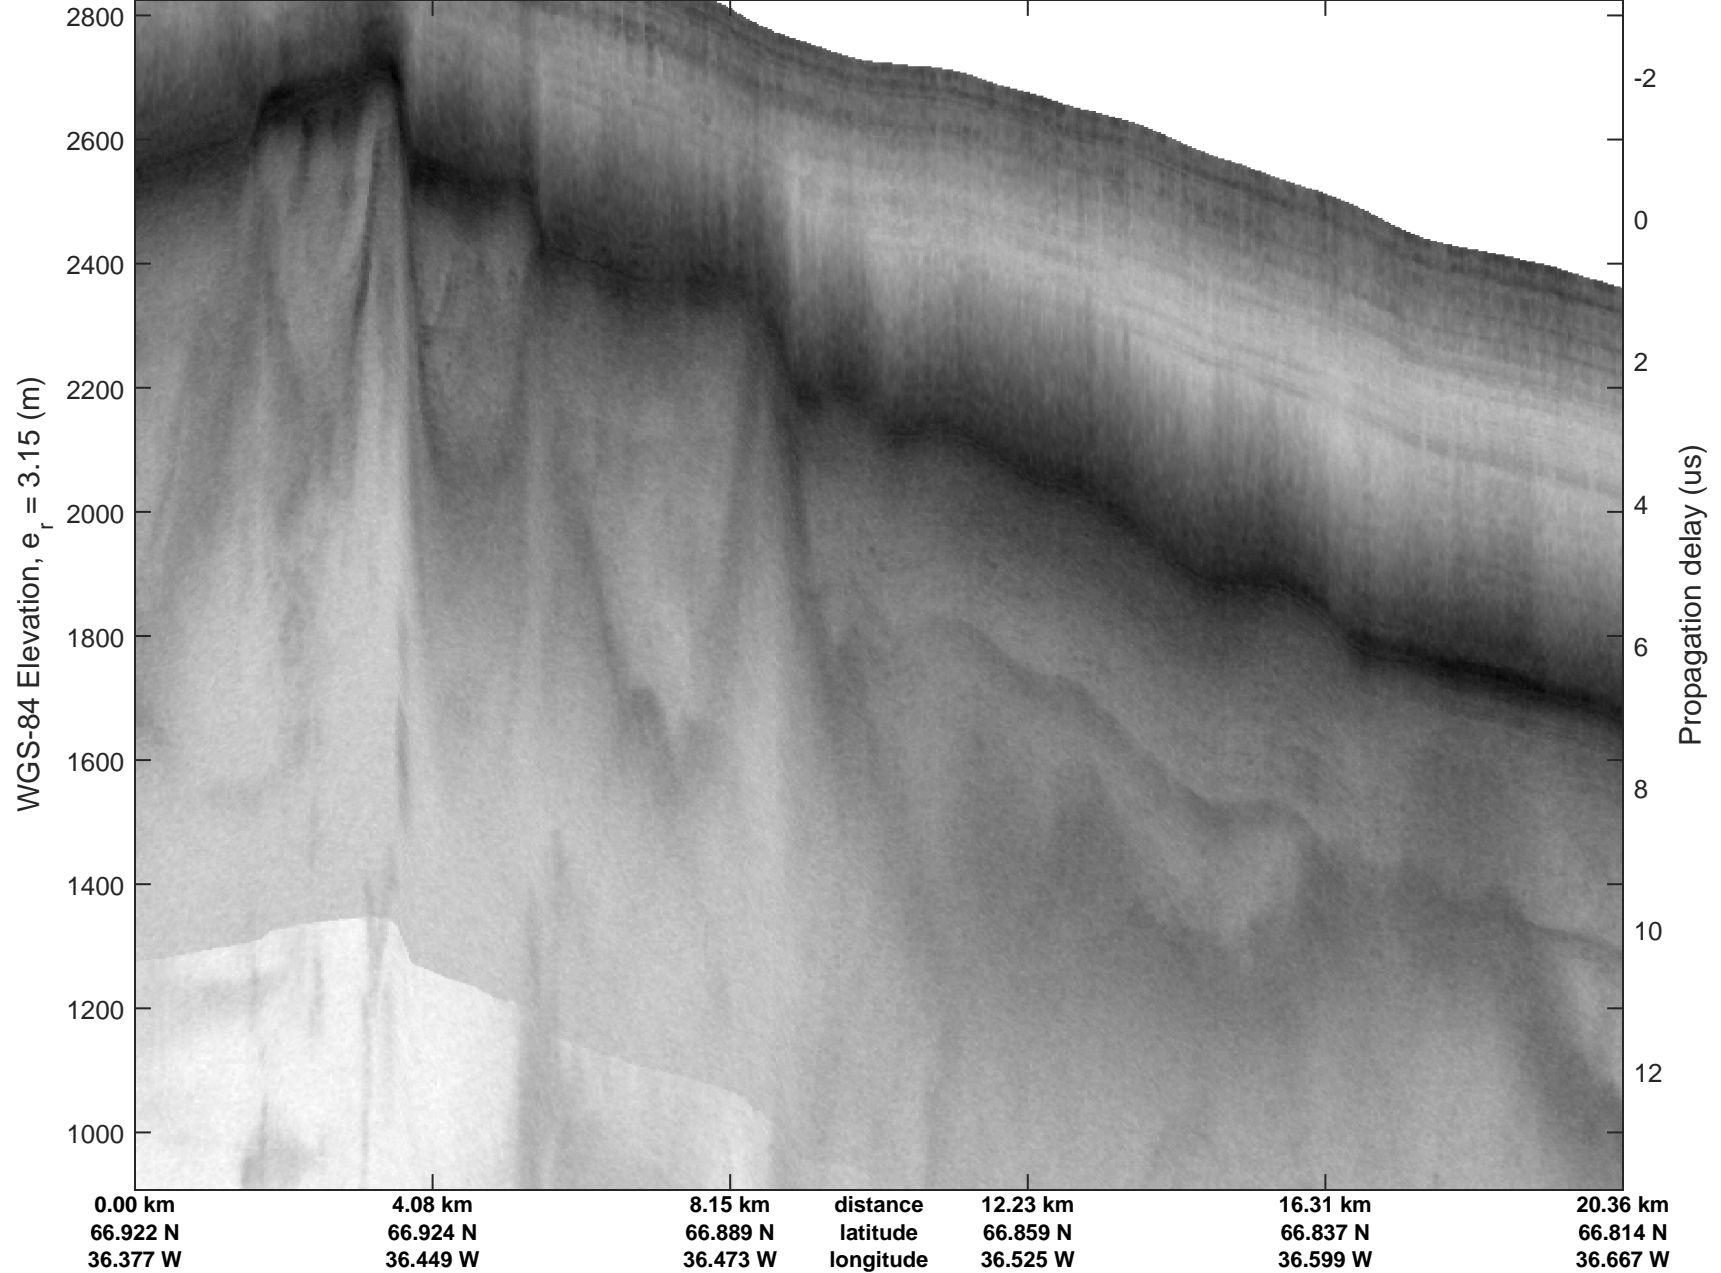

mcrds 2008_Greenland_TO: "Southeast Greenland" 20080731_01_006: 12:17:07.4 to 12:23:26.2 GPS

mcrds 2008_Greenland_TO: "Southeast Greenland" 20080731_01_006: 12:17:07.4 to 12:23:26.2 GPS

mcrds 2008_Greenland_TO: "Southeast Greenland" 20080731_01_007: 12:23:27.0 to 12:27:31.9 GPS

mcrds 2008_Greenland_TO: "Southeast Greenland" 20080731_01_007: 12:23:27.0 to 12:27:31.9 GPS

Southeast Greenland
20080731_01_008
Polar Stereograph 70N/-45E

mcrds 2008_Greenland_TO: "Southeast Greenland" 20080731_01_008: 12:27:32.7 to 12:29:56.5 GPS