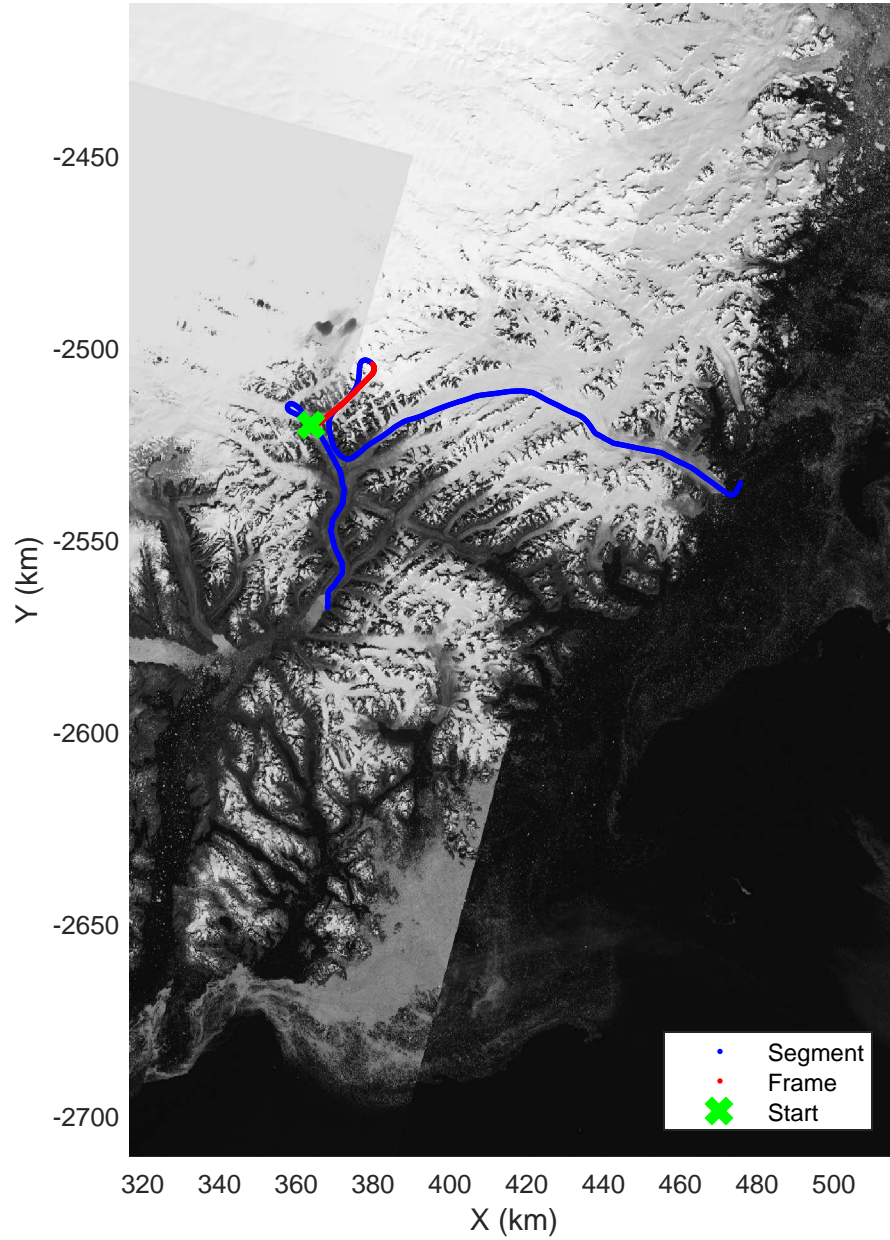

mcrds 2008_Greenland_TO: "Southeast Greenland" 20080731_01_004: 12:09:13.7 to 12:14:37.9 GPS

mcrds 2008_Greenland_TO: "Southeast Greenland" 20080731_01_004: 12:09:13.7 to 12:14:37.9 GPS

Southeast Greenland
20080731_01_005
Polar Stereograph 70N/-45E

mcrds 2008_Greenland_TO: "Southeast Greenland" 20080731_01_005: 12:14:39.1 to 12:17:06.6 GPS

mcrds 2008_Greenland_TO: "Southeast Greenland" 20080731_01_005: 12:14:39.1 to 12:17:06.6 GPS

Southeast Greenland
20080731_01_006
Polar Stereograph 70N/-45E

mcrds 2008_Greenland_TO: "Southeast Greenland" 20080731_01_006: 12:17:07.4 to 12:23:26.2 GPS

mcrds 2008_Greenland_TO: "Southeast Greenland" 20080731_01_006: 12:17:07.4 to 12:23:26.2 GPS

mcrds 2008_Greenland_TO: "Southeast Greenland" 20080731_01_007: 12:23:27.0 to 12:27:31.9 GPS

mcrds 2008_Greenland_TO: "Southeast Greenland" 20080731_01_007: 12:23:27.0 to 12:27:31.9 GPS

Southeast Greenland
20080731_01_008
Polar Stereograph 70N/-45E

mcrds 2008_Greenland_TO: "Southeast Greenland" 20080731_01_008: 12:27:32.7 to 12:29:56.5 GPS