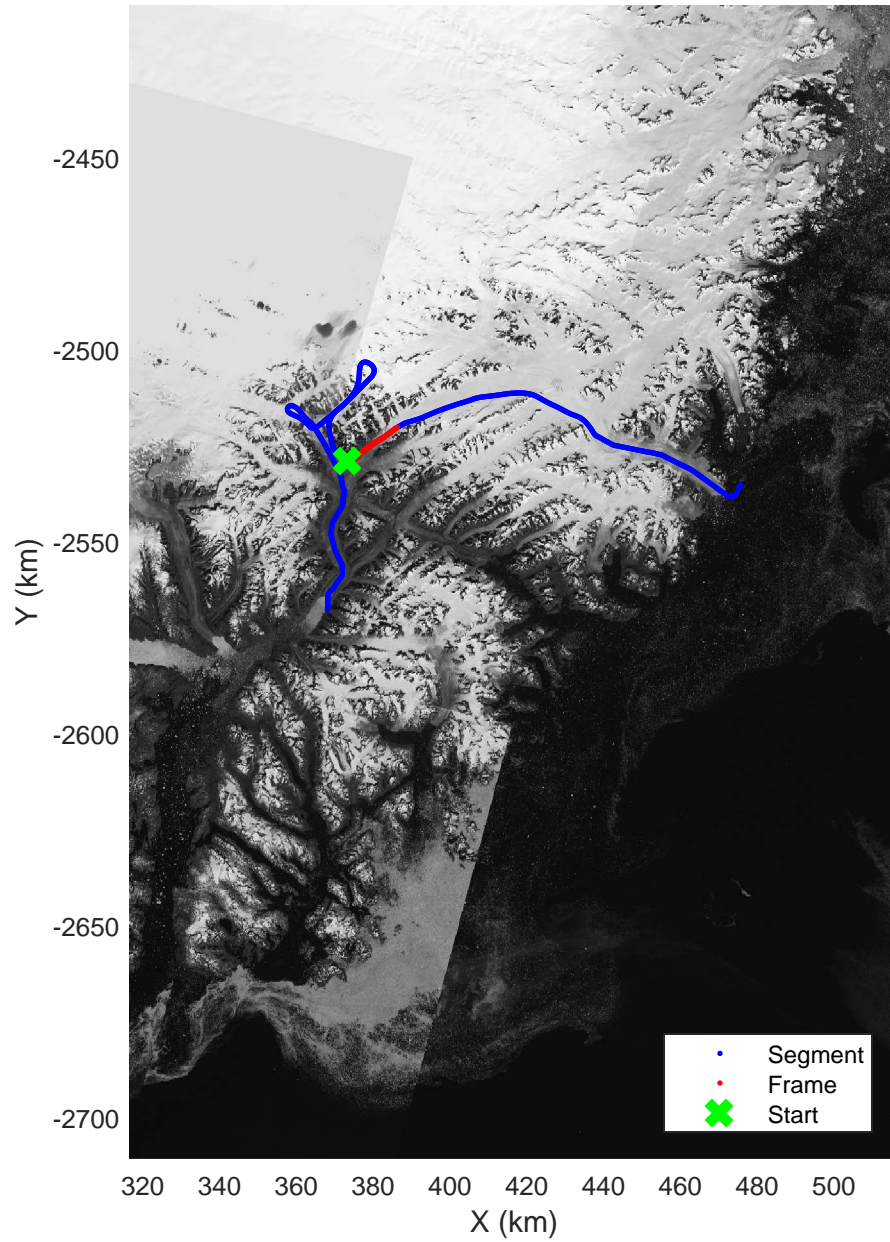

mcrds 2008_Greenland_TO: "Southeast Greenland" 20080731_01_006: 12:17:07.4 to 12:23:26.2 GPS

mcrds 2008_Greenland_TO: "Southeast Greenland" 20080731_01_006: 12:17:07.4 to 12:23:26.2 GPS

mcrds 2008_Greenland_TO: "Southeast Greenland" 20080731_01_007: 12:23:27.0 to 12:27:31.9 GPS

mcrds 2008_Greenland_TO: "Southeast Greenland" 20080731_01_007: 12:23:27.0 to 12:27:31.9 GPS

Southeast Greenland
20080731_01_008
Polar Stereograph 70N/-45E

mcrds 2008_Greenland_TO: "Southeast Greenland" 20080731_01_008: 12:27:32.7 to 12:29:56.5 GPS

mcrds 2008_Greenland_TO: "Southeast Greenland" 20080731_01_008: 12:27:32.7 to 12:29:56.5 GPS

Southeast Greenland
20080731_01_009
Polar Stereograph 70N/-45E

mcrds 2008_Greenland_TO: "Southeast Greenland" 20080731_01_009: 12:29:57.4 to 12:33:38.8 GPS

mcrds 2008_Greenland_TO: "Southeast Greenland" 20080731_01_009: 12:29:57.4 to 12:33:38.8 GPS

Southeast Greenland
20080731_01_010
Polar Stereograph 70N/-45E

mcrds 2008_Greenland_TO: "Southeast Greenland" 20080731_01_010: 12:33:40.0 to 12:41:10.1 GPS