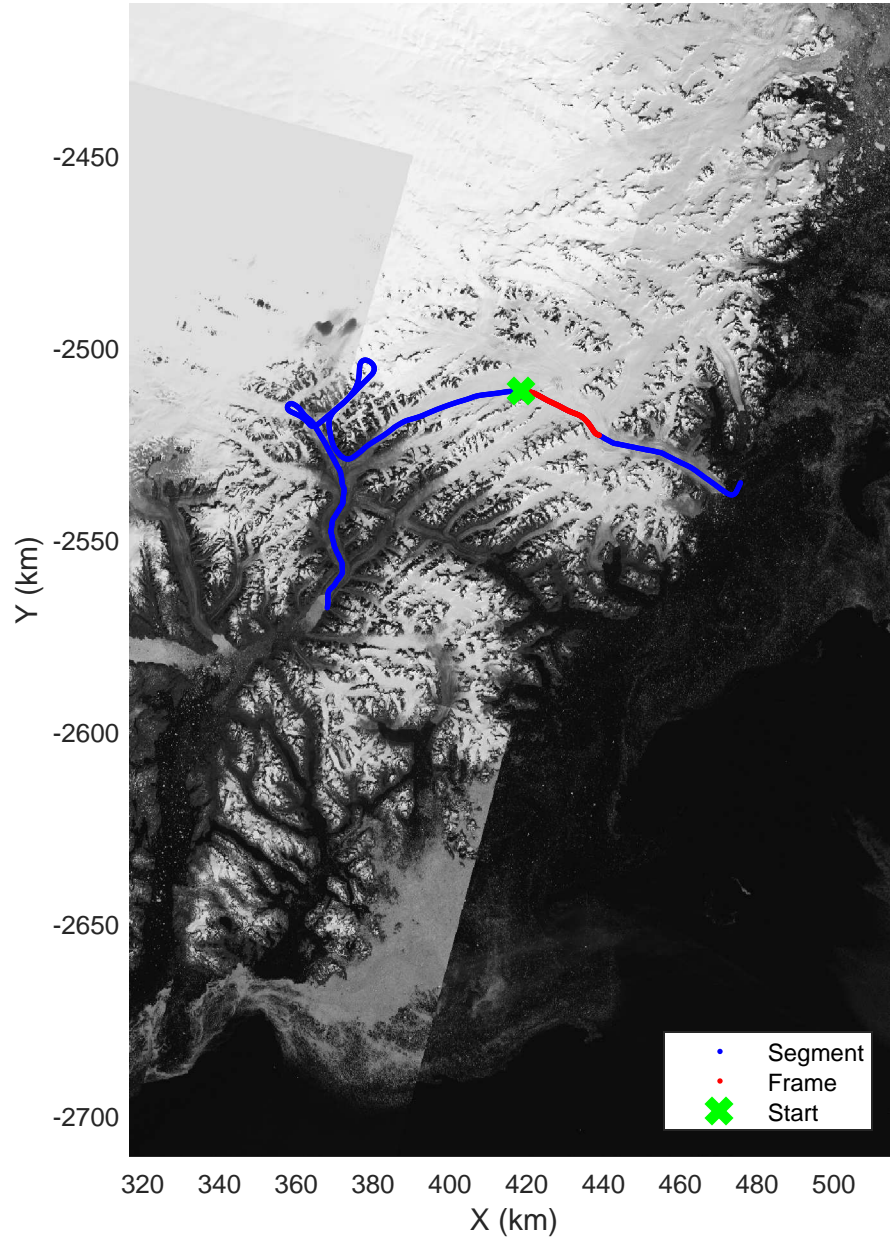

mcrds 2008_Greenland_TO: "Southeast Greenland" 20080731_01_007: 12:23:27.0 to 12:27:31.9 GPS

Southeast Greenland
20080731_01_008
Polar Stereograph 70N/-45E

mcrds 2008_Greenland_TO: "Southeast Greenland" 20080731_01_008: 12:27:32.7 to 12:29:56.5 GPS

mcrds 2008_Greenland_TO: "Southeast Greenland" 20080731_01_008: 12:27:32.7 to 12:29:56.5 GPS

Southeast Greenland
20080731_01_009
Polar Stereograph 70N/-45E

mcrds 2008_Greenland_TO: "Southeast Greenland" 20080731_01_009: 12:29:57.4 to 12:33:38.8 GPS

mcrds 2008_Greenland_TO: "Southeast Greenland" 20080731_01_009: 12:29:57.4 to 12:33:38.8 GPS

Southeast Greenland
20080731_01_010
Polar Stereograph 70N/-45E

mcrds 2008_Greenland_TO: "Southeast Greenland" 20080731_01_010: 12:33:40.0 to 12:41:10.1 GPS

mcrds 2008_Greenland_TO: "Southeast Greenland" 20080731_01_010: 12:33:40.0 to 12:41:10.1 GPS

Southeast Greenland
20080731_01_011
Polar Stereograph 70N/-45E

mcrds 2008_Greenland_TO: "Southeast Greenland" 20080731_01_011: 12:41:10.9 to 12:46:02.2 GPS