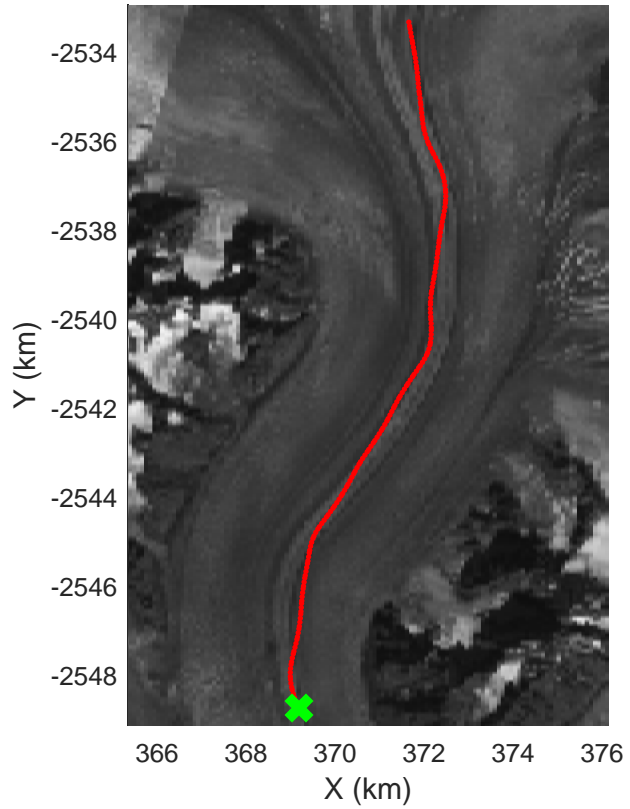

mcrds 2008_Greenland_TO: "Southeast Greenland" 20080731_01_001: 11:59:47.4 to 12:02:32.7 GPS

mcrds 2008_Greenland_TO: "Southeast Greenland" 20080731_01_001: 11:59:47.4 to 12:02:32.7 GPS

Southeast Greenland
20080731_01_002
Polar Stereograph 70N/-45E

mcrds 2008_Greenland_TO: "Southeast Greenland" 20080731_01_002: 12:02:33.8 to 12:04:55.8 GPS

mcrds 2008_Greenland_TO: "Southeast Greenland" 20080731_01_002: 12:02:33.8 to 12:04:55.8 GPS

Southeast Greenland
20080731_01_003
Polar Stereograph 70N/-45E