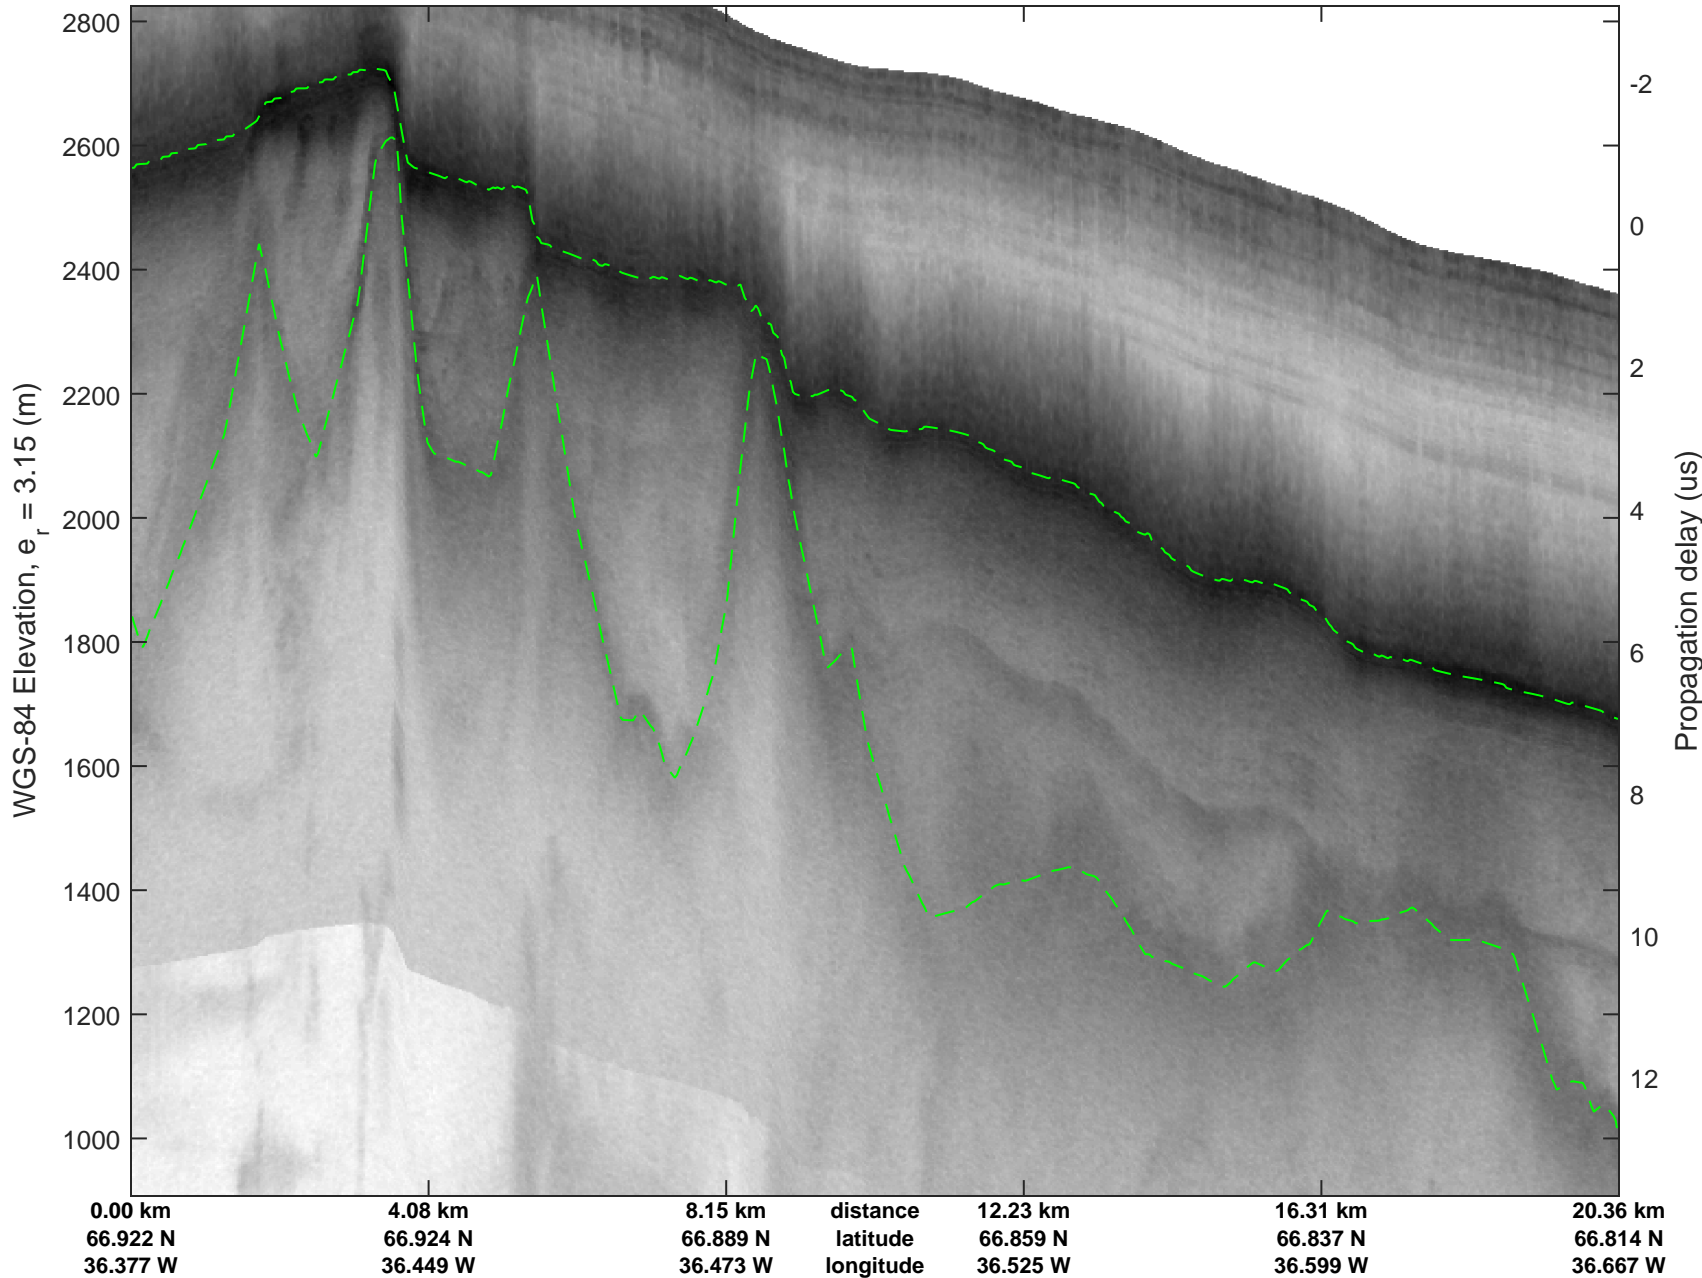

mcrds 2008_Greenland_TO: "Southeast Greenland" 20080731_01_006: 12:17:07.4 to 12:23:26.2 GPS

mcrds 2008_Greenland_TO: "Southeast Greenland" 20080731_01_006: 12:17:07.4 to 12:23:26.2 GPS

mcrds 2008_Greenland_TO: "Southeast Greenland" 20080731_01_007: 12:23:27.0 to 12:27:31.9 GPS

mcrds 2008_Greenland_TO: "Southeast Greenland" 20080731_01_007: 12:23:27.0 to 12:27:31.9 GPS

Southeast Greenland
20080731_01_008
Polar Stereograph 70N/-45E

mcrds 2008_Greenland_TO: "Southeast Greenland" 20080731_01_008: 12:27:32.7 to 12:29:56.5 GPS

mcrds 2008_Greenland_TO: "Southeast Greenland" 20080731_01_008: 12:27:32.7 to 12:29:56.5 GPS

Southeast Greenland
20080731_01_009
Polar Stereograph 70N/-45E

mcrds 2008_Greenland_TO: "Southeast Greenland" 20080731_01_009: 12:29:57.4 to 12:33:38.8 GPS