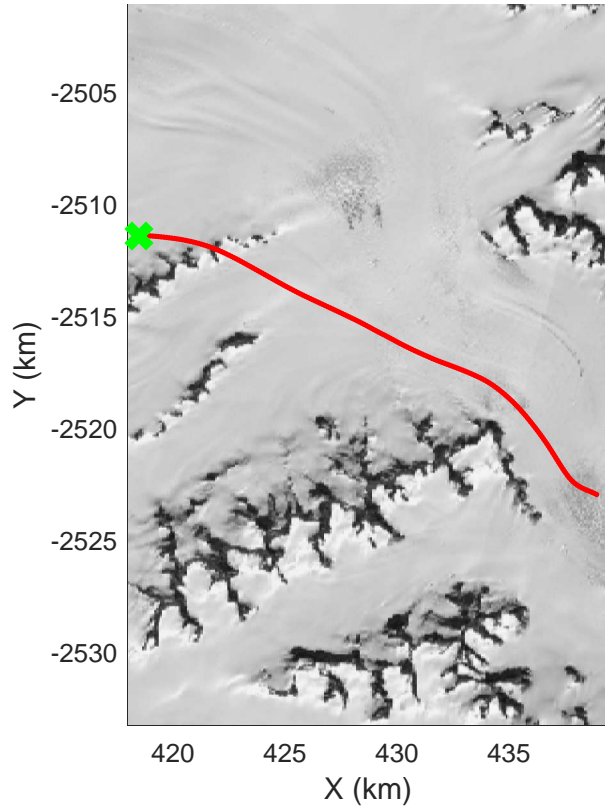

mcrds 2008_Greenland_TO: "Southeast Greenland" 20080731_01_009: 12:29:57.4 to 12:33:38.8 GPS

Southeast Greenland
20080731_01_010
Polar Stereograph 70N/-45E

mcrds 2008_Greenland_TO: "Southeast Greenland" 20080731_01_010: 12:33:40.0 to 12:41:10.1 GPS

mcrds 2008_Greenland_TO: "Southeast Greenland" 20080731_01_010: 12:33:40.0 to 12:41:10.1 GPS

Southeast Greenland
20080731_01_011
Polar Stereograph 70N/-45E

mcrds 2008_Greenland_TO: "Southeast Greenland" 20080731_01_011: 12:41:10.9 to 12:46:02.2 GPS