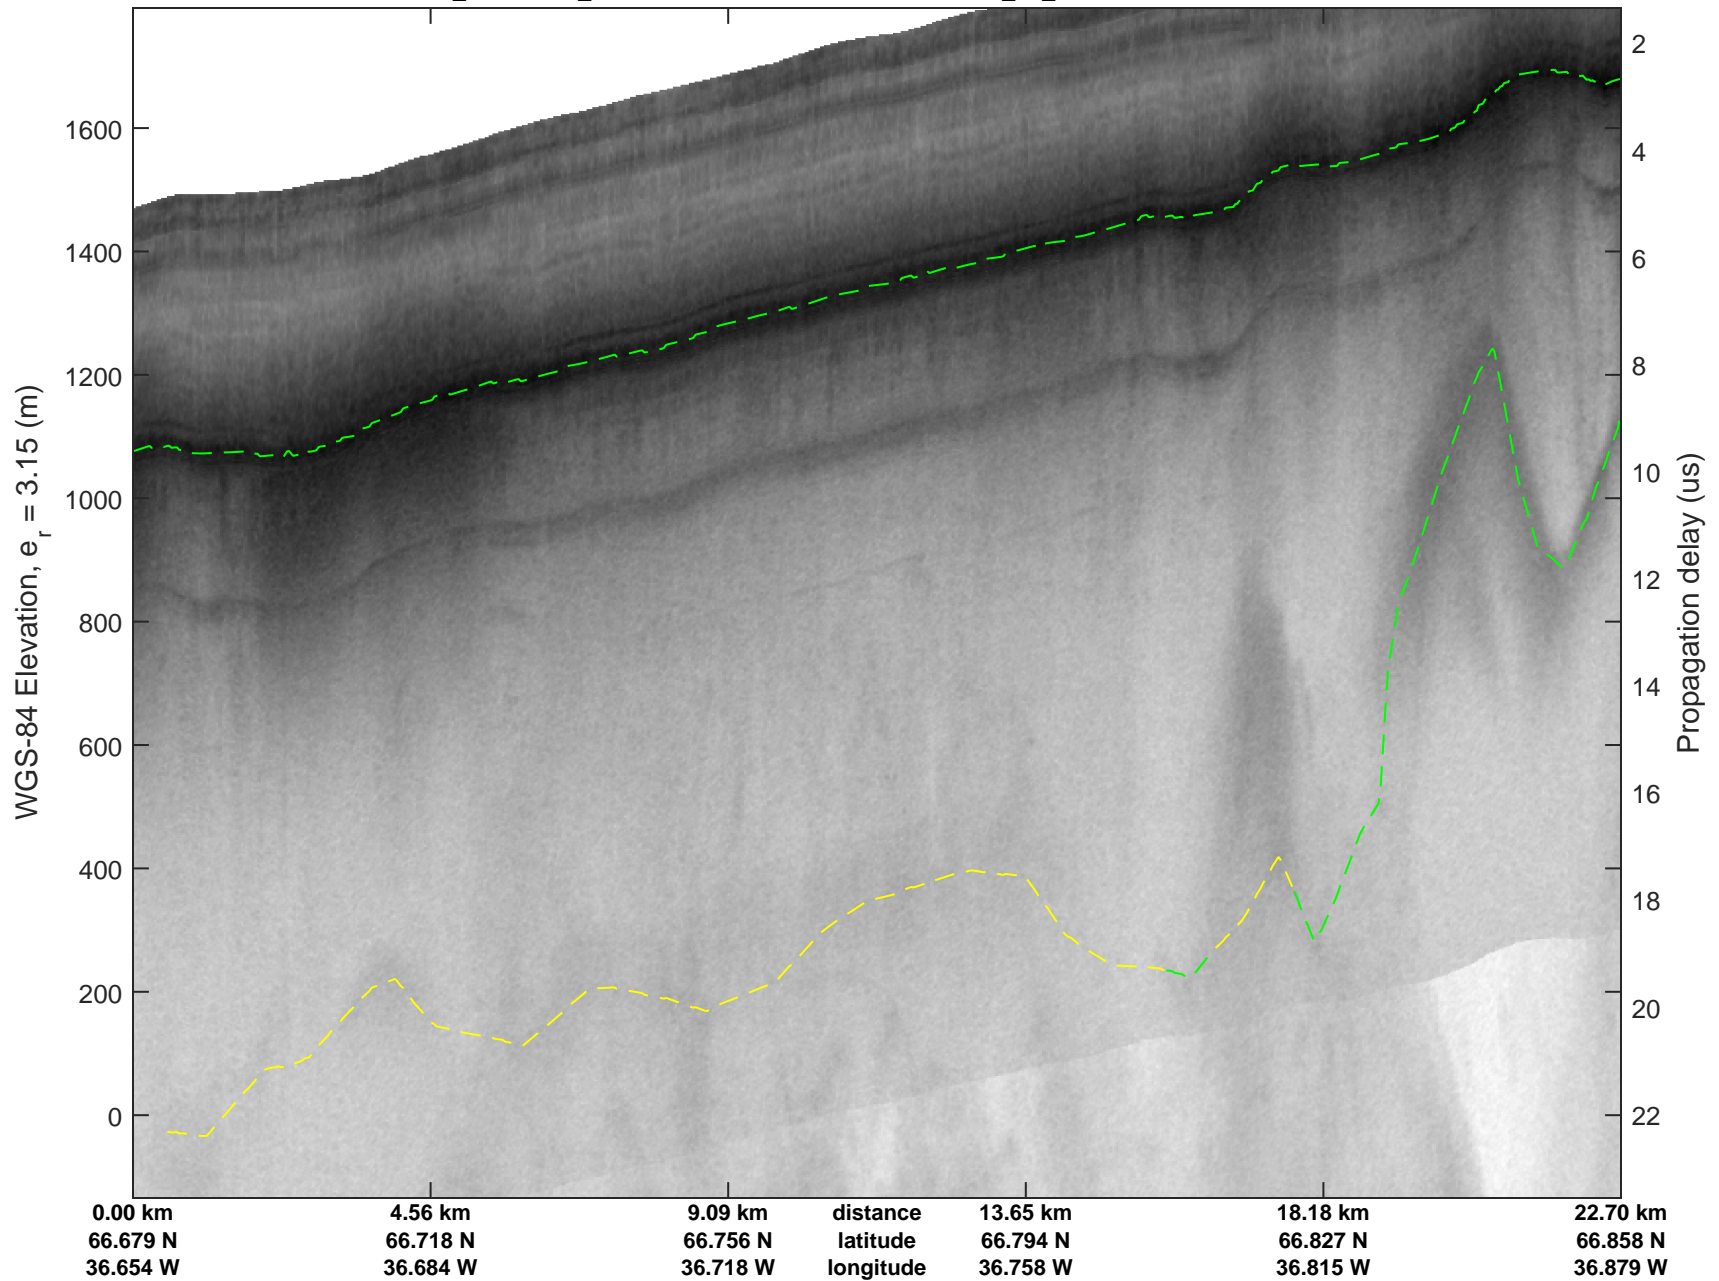

mcrds 2008_Greenland_TO: "Southeast Greenland" 20080731_01_003: 12:04:57.1 to 12:09:12.5 GPS

mcrds 2008_Greenland_TO: "Southeast Greenland" 20080731_01_003: 12:04:57.1 to 12:09:12.5 GPS

Southeast Greenland
20080731_01_004
Polar Stereograph 70N/-45E

mcrds 2008_Greenland_TO: "Southeast Greenland" 20080731_01_004: 12:09:13.7 to 12:14:37.9 GPS

mcrds 2008_Greenland_TO: "Southeast Greenland" 20080731_01_004: 12:09:13.7 to 12:14:37.9 GPS

Southeast Greenland
20080731_01_005
Polar Stereograph 70N/-45E