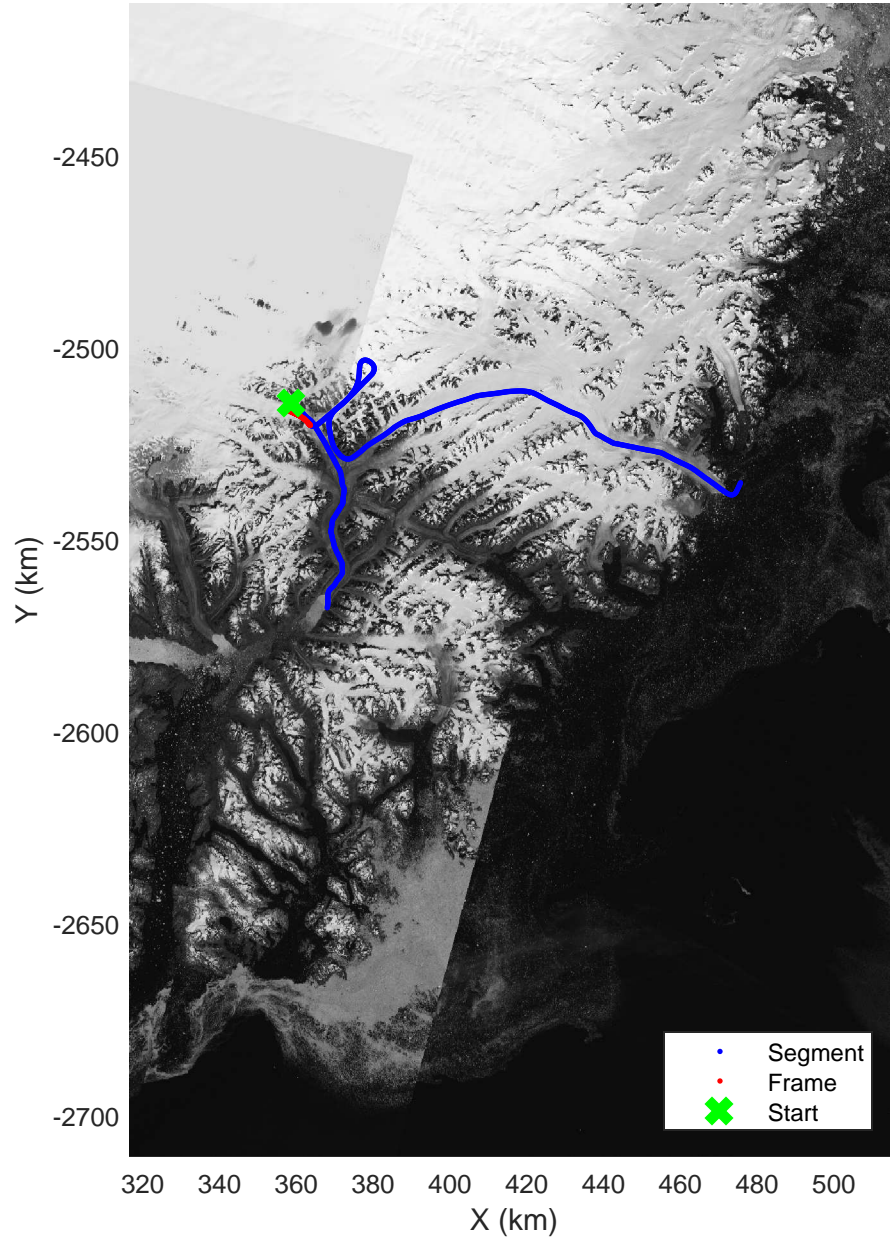

mcrds 2008_Greenland_TO: "Southeast Greenland" 20080731_01_003: 12:04:57.1 to 12:09:12.5 GPS

mcrds 2008_Greenland_TO: "Southeast Greenland" 20080731_01_003: 12:04:57.1 to 12:09:12.5 GPS

Southeast Greenland
20080731_01_004
Polar Stereograph 70N/-45E

mcrds 2008_Greenland_TO: "Southeast Greenland" 20080731_01_004: 12:09:13.7 to 12:14:37.9 GPS

mcrds 2008_Greenland_TO: "Southeast Greenland" 20080731_01_004: 12:09:13.7 to 12:14:37.9 GPS

Southeast Greenland
20080731_01_005
Polar Stereograph 70N/-45E

mcrds 2008_Greenland_TO: "Southeast Greenland" 20080731_01_005: 12:14:39.1 to 12:17:06.6 GPS

mcrds 2008_Greenland_TO: "Southeast Greenland" 20080731_01_005: 12:14:39.1 to 12:17:06.6 GPS

Southeast Greenland
20080731_01_006
Polar Stereograph 70N/-45E

mcrds 2008_Greenland_TO: "Southeast Greenland" 20080731_01_006: 12:17:07.4 to 12:23:26.2 GPS

mcrds 2008_Greenland_TO: "Southeast Greenland" 20080731_01_006: 12:17:07.4 to 12:23:26.2 GPS

mcrds 2008_Greenland_TO: "Southeast Greenland" 20080731_01_007: 12:23:27.0 to 12:27:31.9 GPS