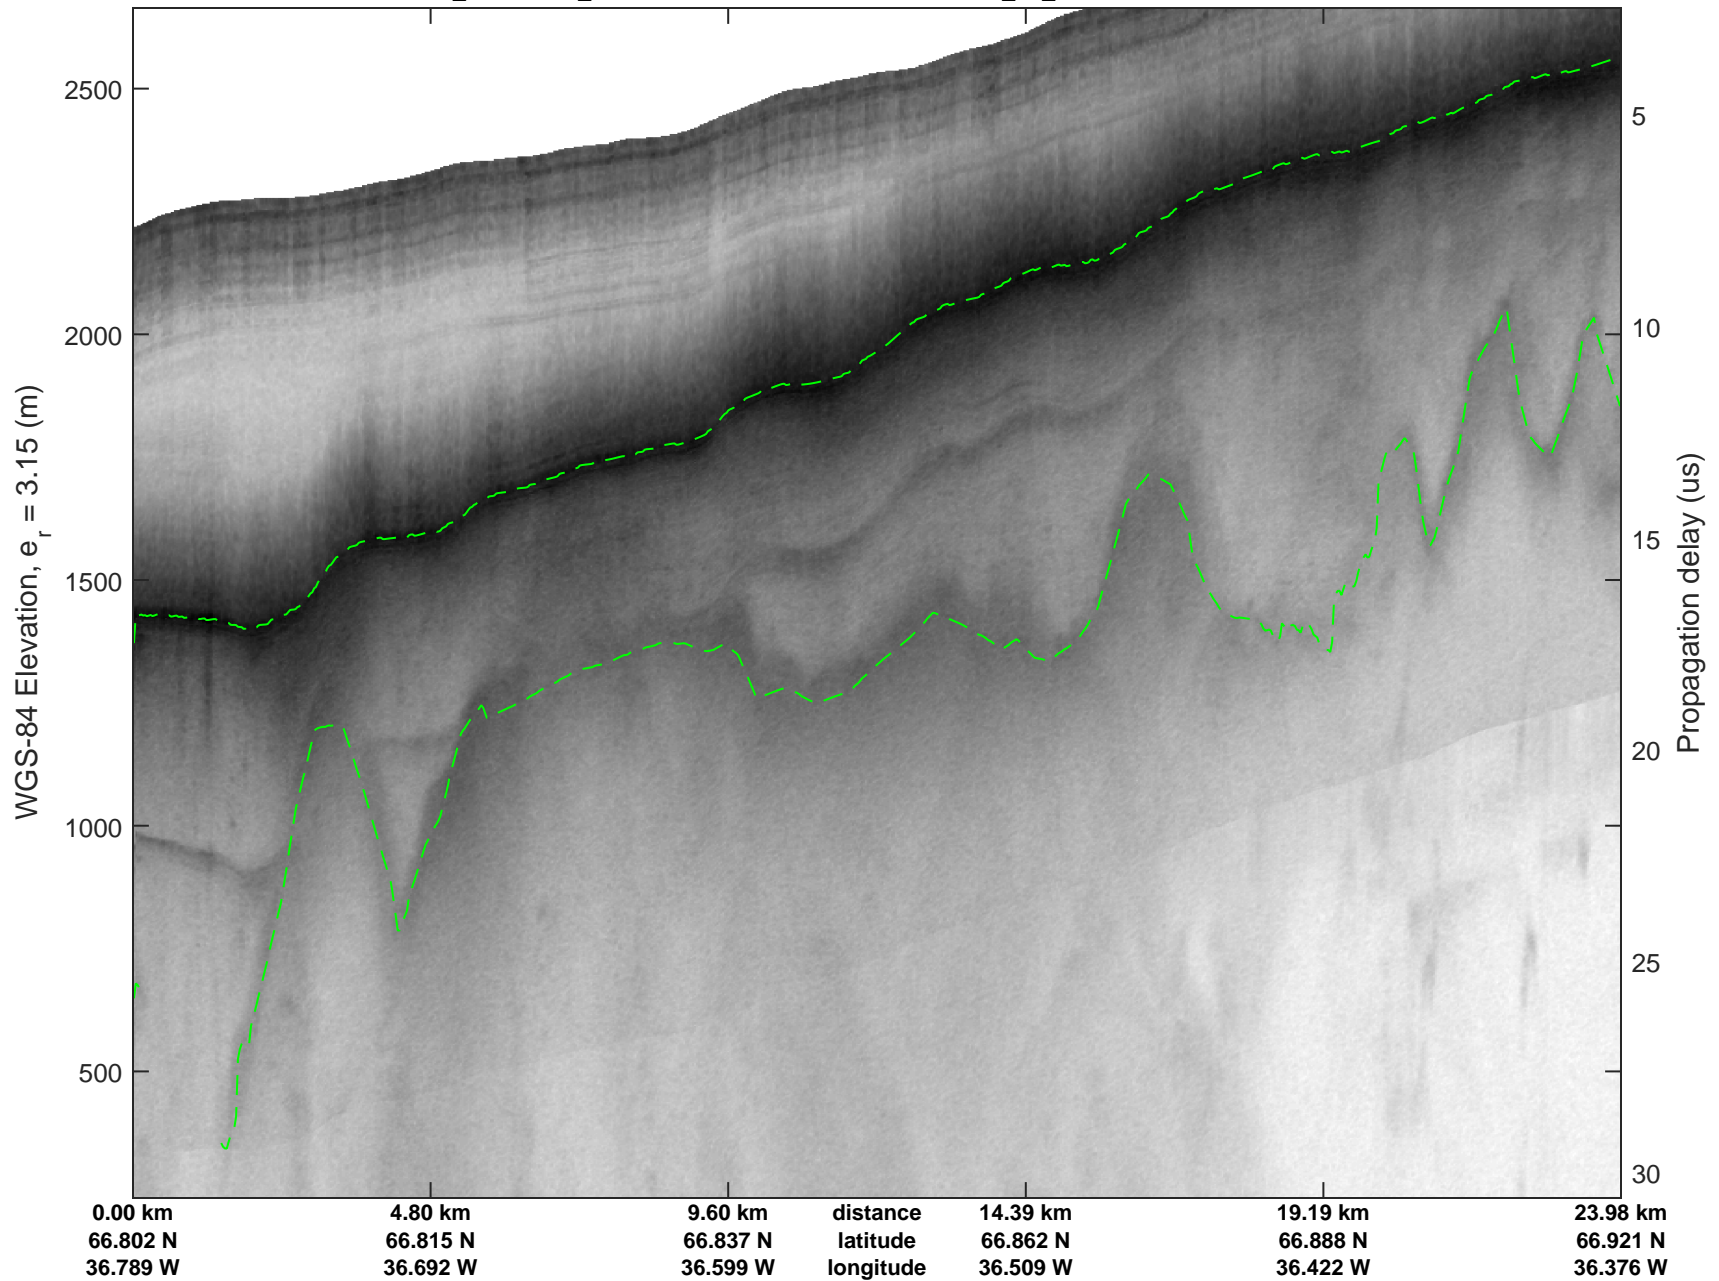

mcrds 2008_Greenland_TO: "Southeast Greenland" 20080731_01_005: 12:14:39.1 to 12:17:06.6 GPS

mcrds 2008_Greenland_TO: "Southeast Greenland" 20080731_01_005: 12:14:39.1 to 12:17:06.6 GPS

Southeast Greenland
20080731_01_006
Polar Stereograph 70N/-45E

mcrds 2008_Greenland_TO: "Southeast Greenland" 20080731_01_006: 12:17:07.4 to 12:23:26.2 GPS

mcrds 2008_Greenland_TO: "Southeast Greenland" 20080731_01_006: 12:17:07.4 to 12:23:26.2 GPS

mcrds 2008_Greenland_TO: "Southeast Greenland" 20080731_01_007: 12:23:27.0 to 12:27:31.9 GPS